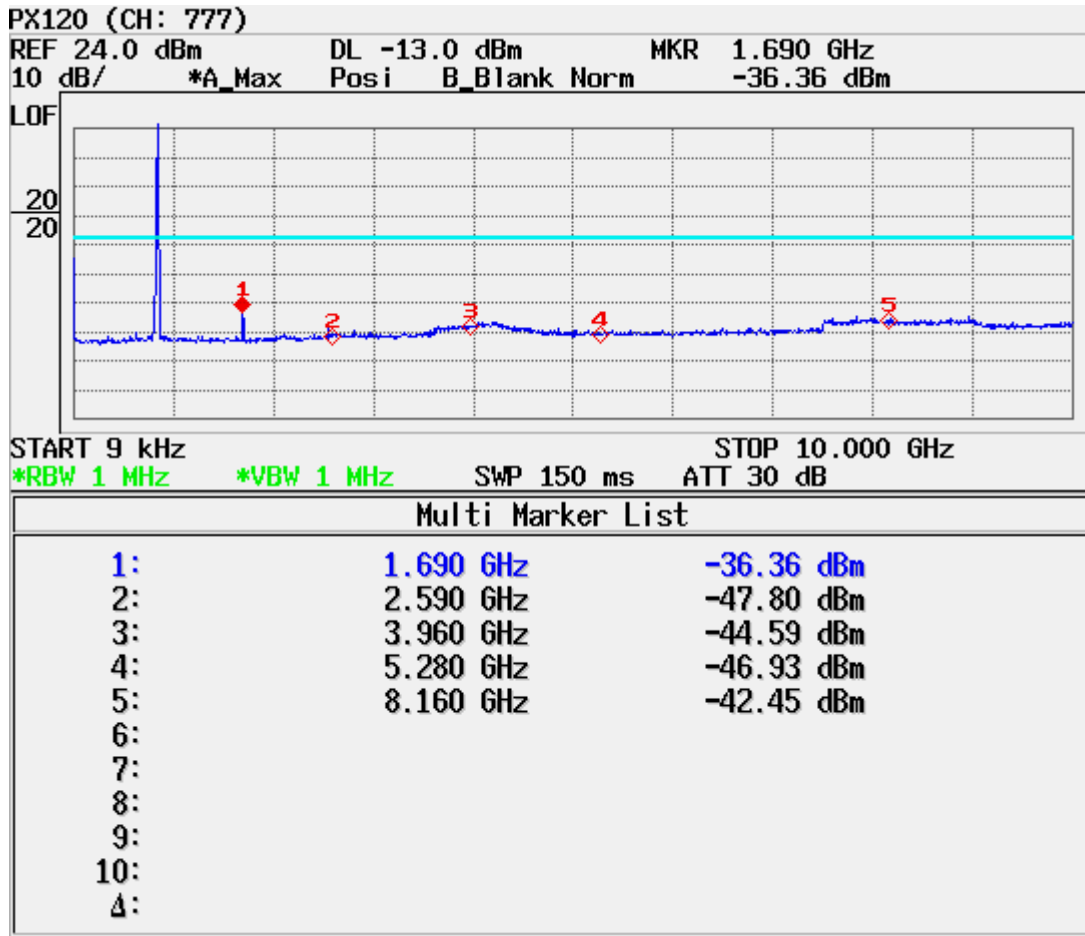

ATTACHMENT D – TEST PLOTS

CDMA MODE (1013 CH.) Conducted Spurious

CDMA MODE (0384 CH.) Conducted Spurious

CDMA MODE (0777 CH.) Conducted Spurious

CDMA MODE (0384 CH.) : Channel Power

CDMA Mode (0384 CH.) : Occupied Bandwidth

CDMA Cellular (1013 CH.) Band Edge

CDMA Cellular (777 CH.) Band Edge

CDMA (1013 CH) Test Mode: POWER OUT

CDMA (0384 CH) Test Mode: POWER OUT

CDMA (0777 CH) Test Mode: POWER OUT