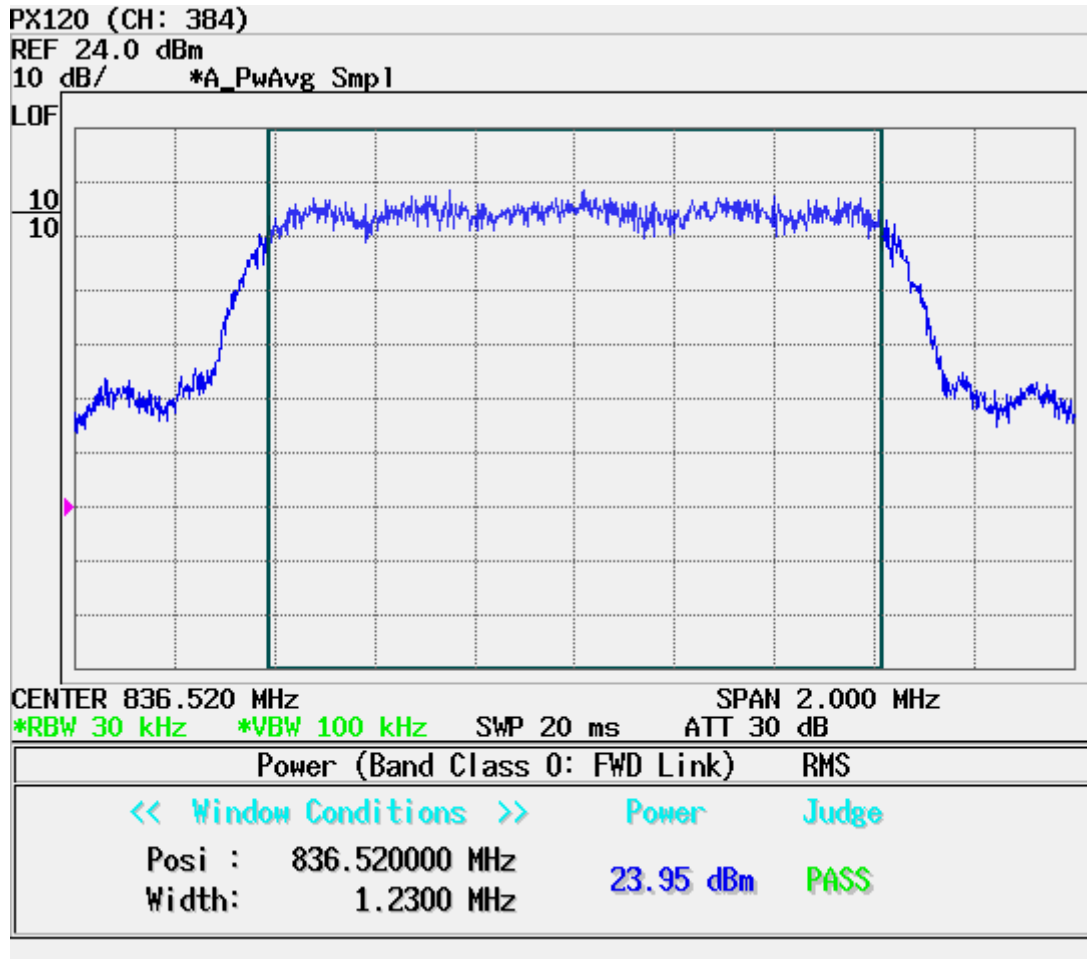

ATTACHMENT D – TEST PLOTS

CDMA MODE (1013 CH.) Conducted Spurious

CDMA MODE (0384 CH.) Conducted Spurious

CDMA MODE (0777 CH.) Conducted Spurious

CDMA MODE (0384 CH.) : Channel Power

CDMA Mode (0384 CH.) : Occupied Bandwidth

CDMA Cellular (1013 CH.) Band Edge

CDMA Cellular (777 CH.) Band Edge

CDMA (1013 CH) Test Mode: POWER OUT

CDMA (0384 CH) Test Mode: POWER OUT

CDMA (0777 CH) Test Mode: POWER OUT