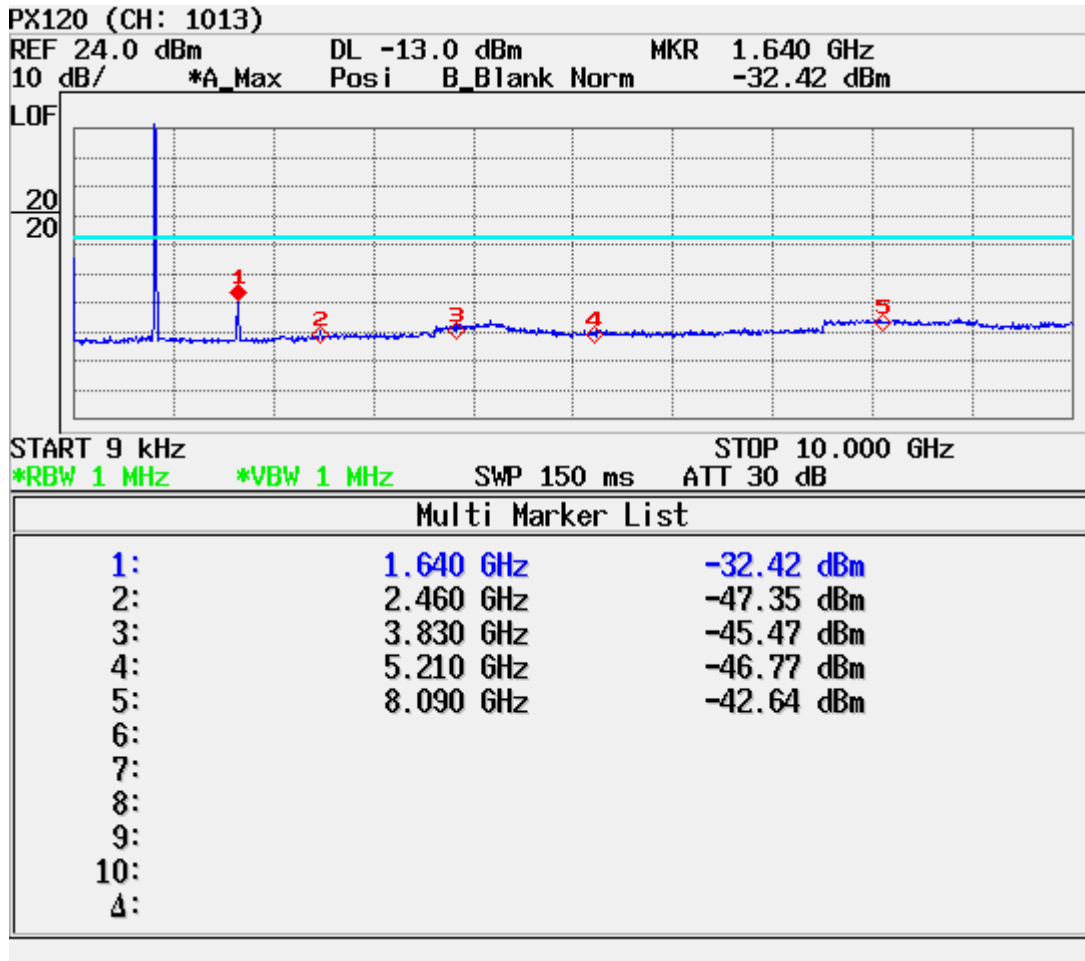

ATTACHMENT D – TEST PLOTS

CDMA MODE (1013 CH.) Conducted Spurious

CDMA MODE (0384 CH.) Conducted Spurious

CDMA MODE (0777 CH.) Conducted Spurious

CDMA MODE (0384 CH.) : Channel Power

CDMA Mode (0384 CH.) : Occupied Bandwidth

CDMA Cellular (1013 CH.) Band Edge

CDMA Cellular (777 CH.) Band Edge

CDMA (1013 CH) Test Mode: POWER OUT

CDMA (0384 CH) Test Mode: POWER OUT

CDMA (0777 CH) Test Mode: POWER OUT