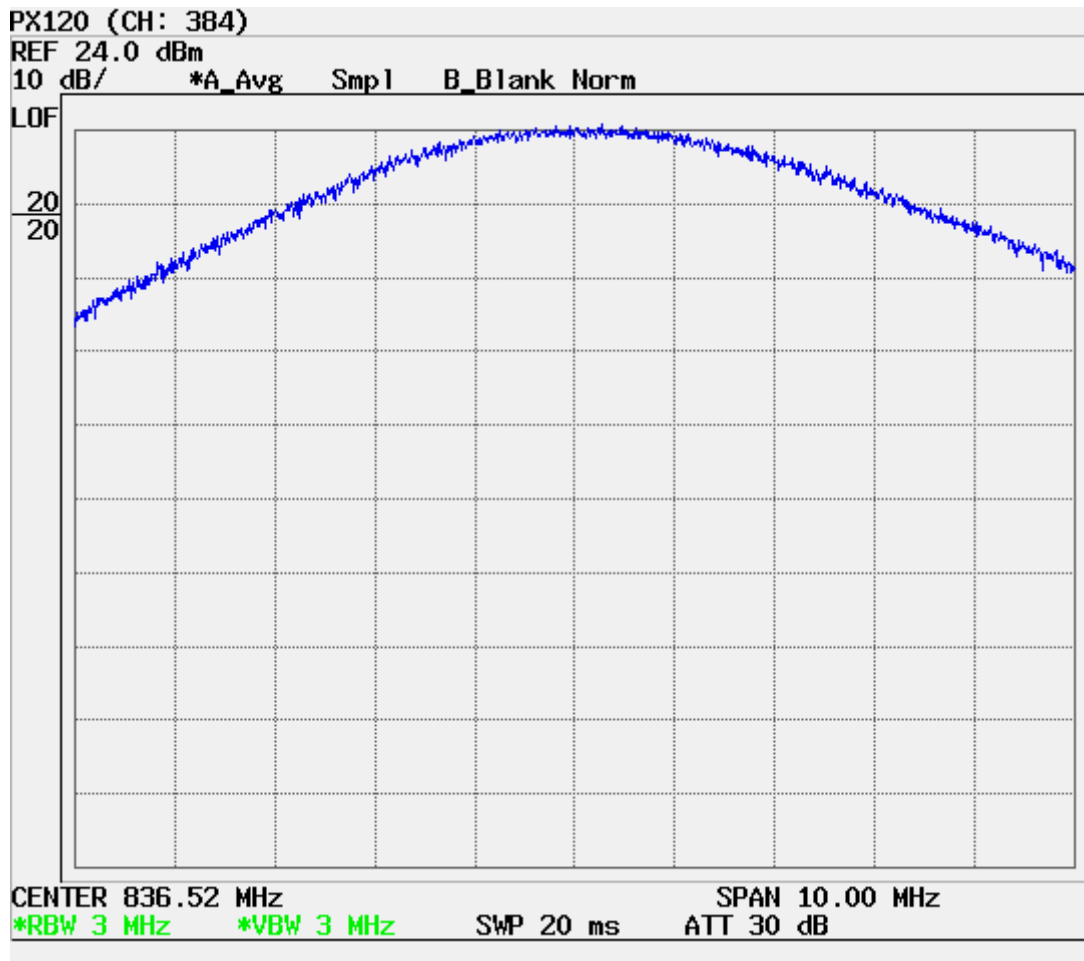

ATTACHMENT D – TEST PLOTS

CDMA MODE (1013 CH.) Conducted Spurious

CDMA MODE (0384 CH.) Conducted Spurious

CDMA MODE (0777 CH.) Conducted Spurious

CDMA MODE (0384 CH.) : Channel Power

CDMA Mode (0384 CH.) : Occupied Bandwidth

CDMA Cellular (1013 CH.) Band Edge

CDMA Cellular (777 CH.) Band Edge

CDMA (1013 CH) Test Mode: POWER OUT

CDMA (0384 CH) Test Mode: POWER OUT

CDMA (0777 CH) Test Mode: POWER OUT