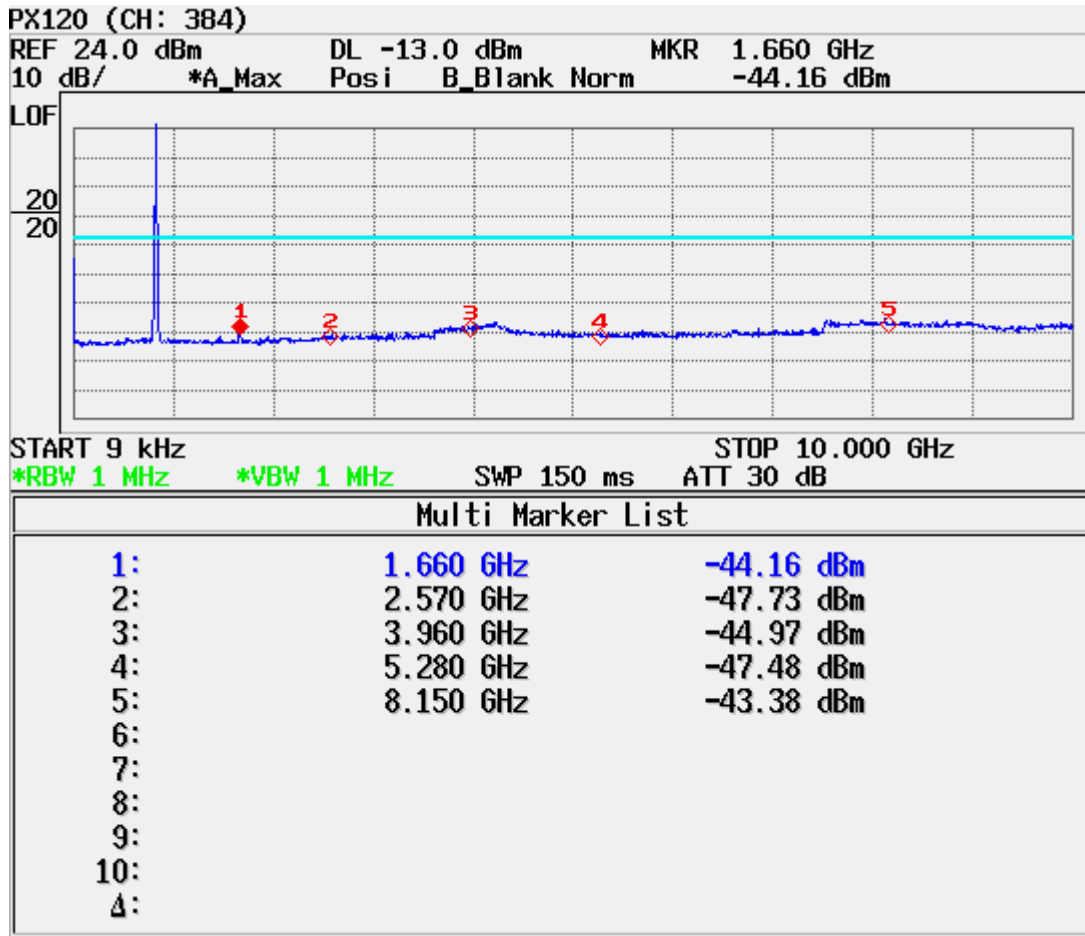

ATTACHMENT D – TEST PLOTS

CDMA MODE (1013 CH.) Conducted Spurious

CDMA MODE (0384 CH.) Conducted Spurious

CDMA MODE (0777 CH.) Conducted Spurious

CDMA MODE (0384 CH.) : Channel Power

CDMA Mode (0384 CH.) : Occupied Bandwidth

CDMA Cellular (1013 CH.) Band Edge

CDMA Cellular (777 CH.) Band Edge

CDMA (1013 CH) Test Mode: POWER OUT

CDMA (0384 CH) Test Mode: POWER OUT

CDMA (0777 CH) Test Mode: POWER OUT