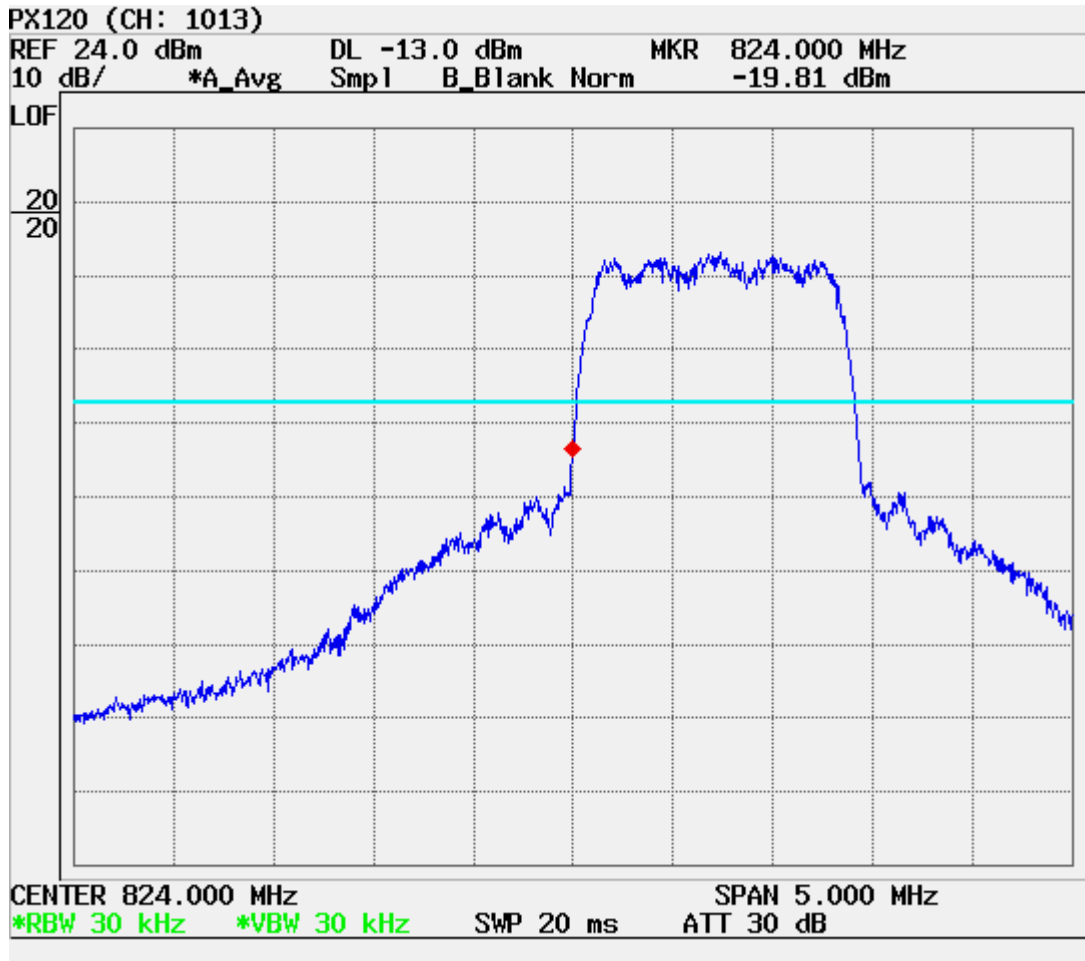

ATTACHMENT D – TEST PLOTS

CDMA MODE (1013 CH.) Conducted Spurious

CDMA MODE (0384 CH.) Conducted Spurious

CDMA MODE (0777 CH.) Conducted Spurious

CDMA MODE (0384 CH.) : Channel Power

CDMA Mode (0384 CH.) : Occupied Bandwidth

CDMA Cellular (1013 CH.) Band Edge

CDMA Cellular (777 CH.) Band Edge

CDMA (1013 CH) Test Mode: POWER OUT

CDMA (0384 CH) Test Mode: POWER OUT

CDMA (0777 CH) Test Mode: POWER OUT