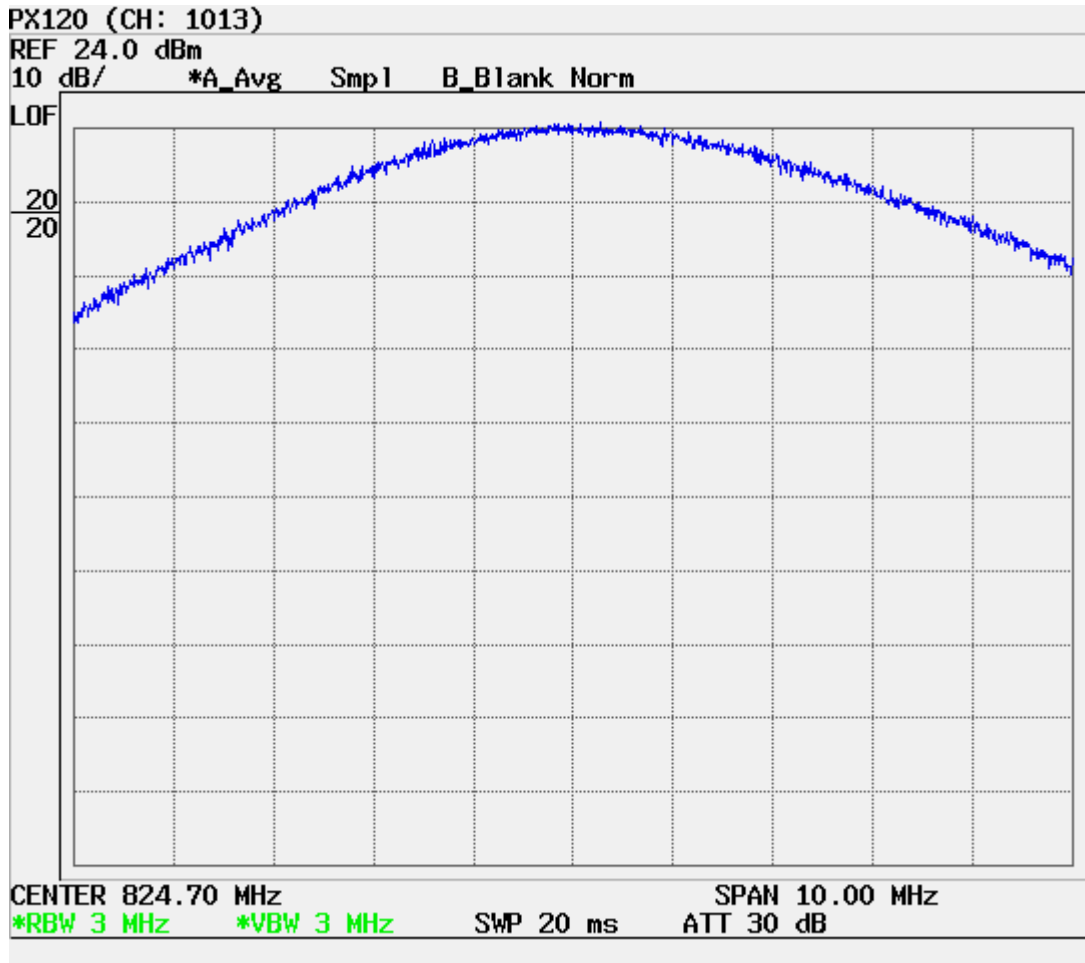

ATTACHMENT D – TEST PLOTS

CDMA MODE (1013 CH.) Conducted Spurious

CDMA MODE (0384 CH.) Conducted Spurious

CDMA MODE (0777 CH.) Conducted Spurious

CDMA MODE (0384 CH.) : Channel Power

CDMA Mode (0384 CH.) : Occupied Bandwidth

CDMA Cellular (1013 CH.) Band Edge

CDMA Cellular (777 CH.) Band Edge

CDMA (1013 CH) Test Mode: POWER OUT

CDMA (0384 CH) Test Mode: POWER OUT

CDMA (0777 CH) Test Mode: POWER OUT