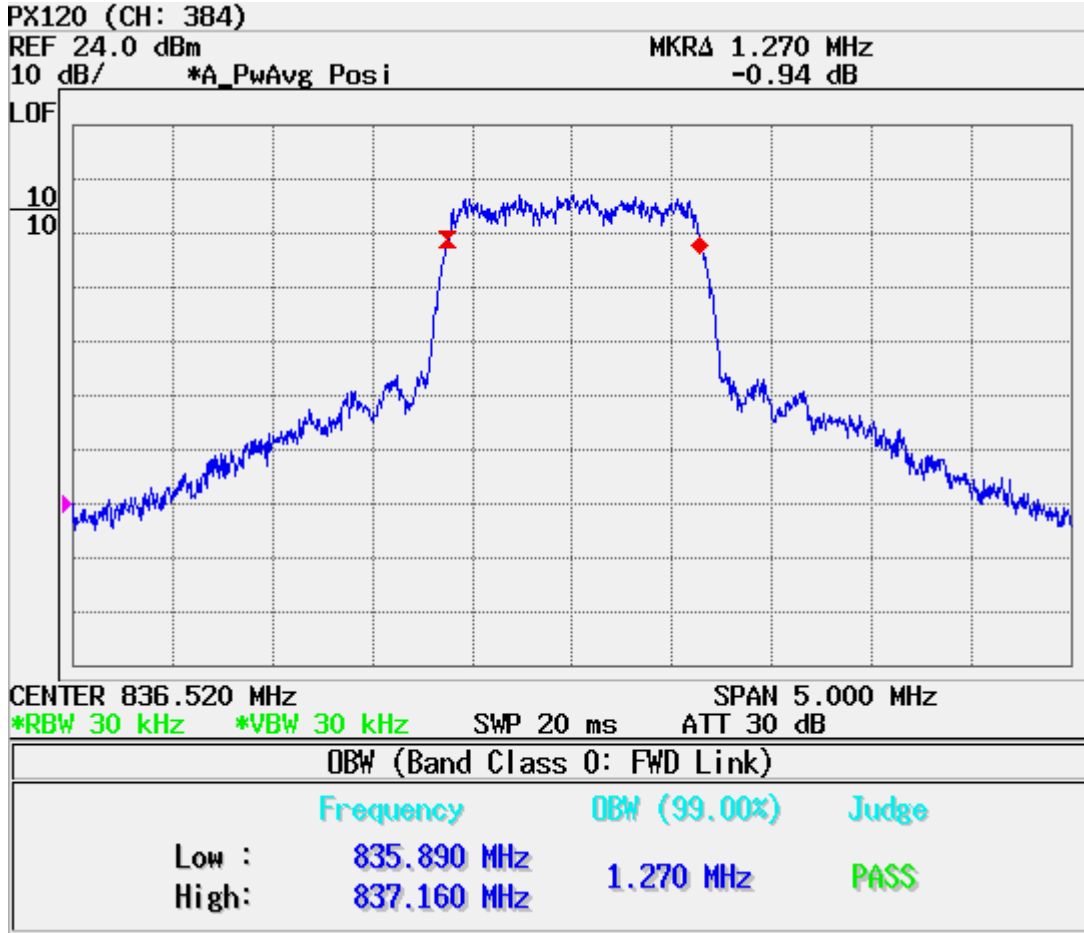

ATTACHMENT D – TEST PLOTS

CDMA MODE (1013 CH.) Conducted Spurious

CDMA MODE (0384 CH.) Conducted Spurious

CDMA MODE (0777 CH.) Conducted Spurious

CDMA MODE (0384 CH.) : Channel Power

CDMA Mode (0384 CH.) : Occupied Bandwidth

CDMA Cellular (1013 CH.) Band Edge

CDMA Cellular (777 CH.) Band Edge

CDMA (1013 CH) Test Mode: POWER OUT

CDMA (0384 CH) Test Mode: POWER OUT

CDMA (0777 CH) Test Mode: POWER OUT