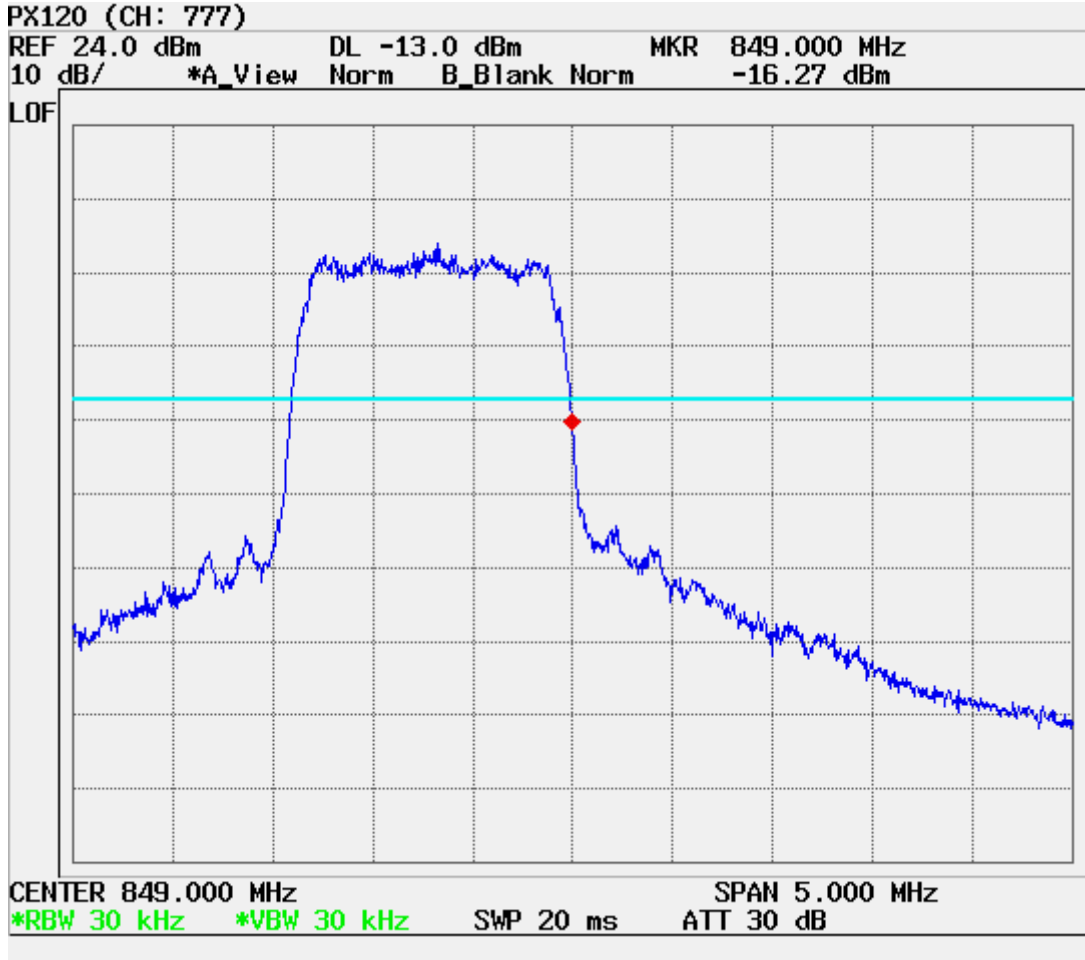

ATTACHMENT D – TEST PLOTS

CDMA MODE (1013 CH.) Conducted Spurious

CDMA MODE (0384 CH.) Conducted Spurious

CDMA MODE (0777 CH.) Conducted Spurious

CDMA MODE (0384 CH.) : Channel Power

CDMA Mode (0384 CH.) : Occupied Bandwidth

CDMA Cellular (1013 CH.) Band Edge

CDMA Cellular (777 CH.) Band Edge

CDMA (1013 CH) Test Mode: POWER OUT

CDMA (0384 CH) Test Mode: POWER OUT

CDMA (0777 CH) Test Mode: POWER OUT