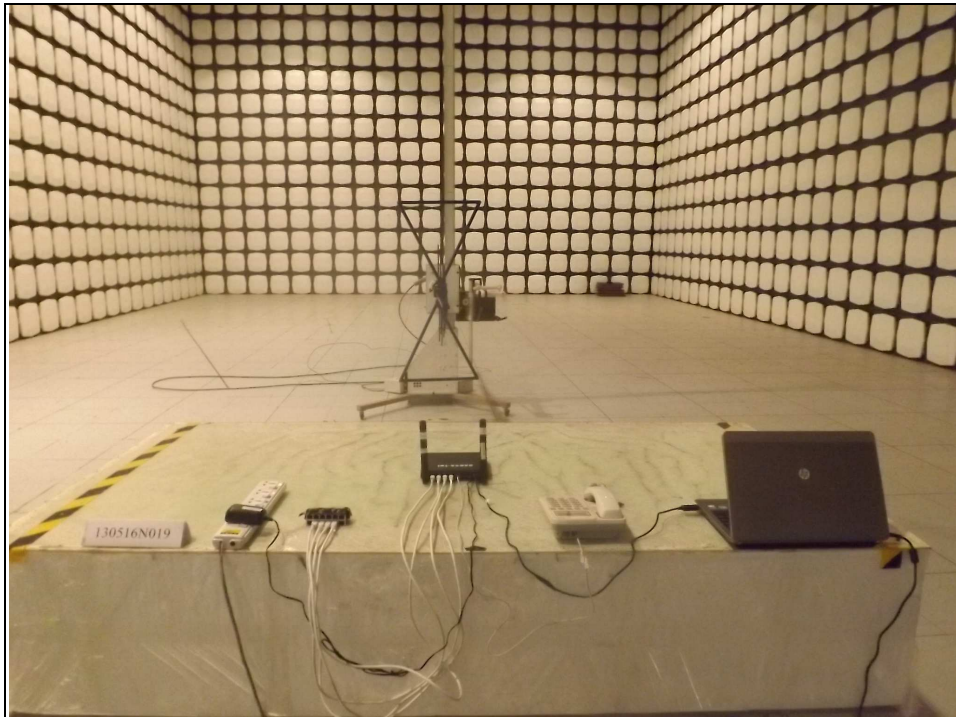

**BUREAU
VERITAS**

Test Report No.: RF130516N019

SET-UP FOR RADIATED EMISSION TEST

Frequency Range < 0.15MHz~30MHz >

Frequency Range < 30MHz~1GHz >

Frequency Range < Above 1GHz >