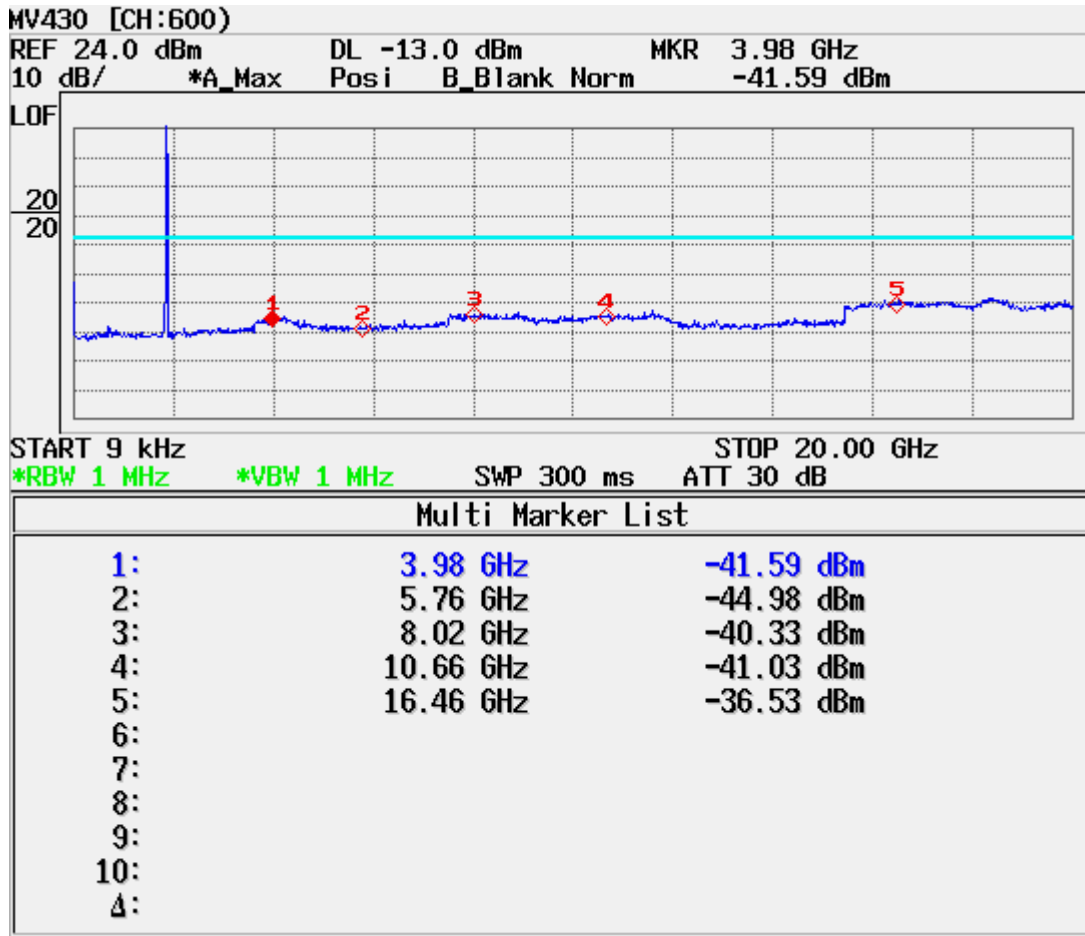

## ATTACHMENT D – TEST PLOTS

---

**PCS CDMA MODE (0025 CH.) Conducted Spurious**

### PCS CDMA MODE (0600 CH.) Conducted Spurious

## PCS CDMA MODE (1175 CH.) Conducted Spurious

PCS CDMA MODE (0600 CH.) : Channel Power

CDMA Mode (0600 CH.) : Occupied Bandwidth