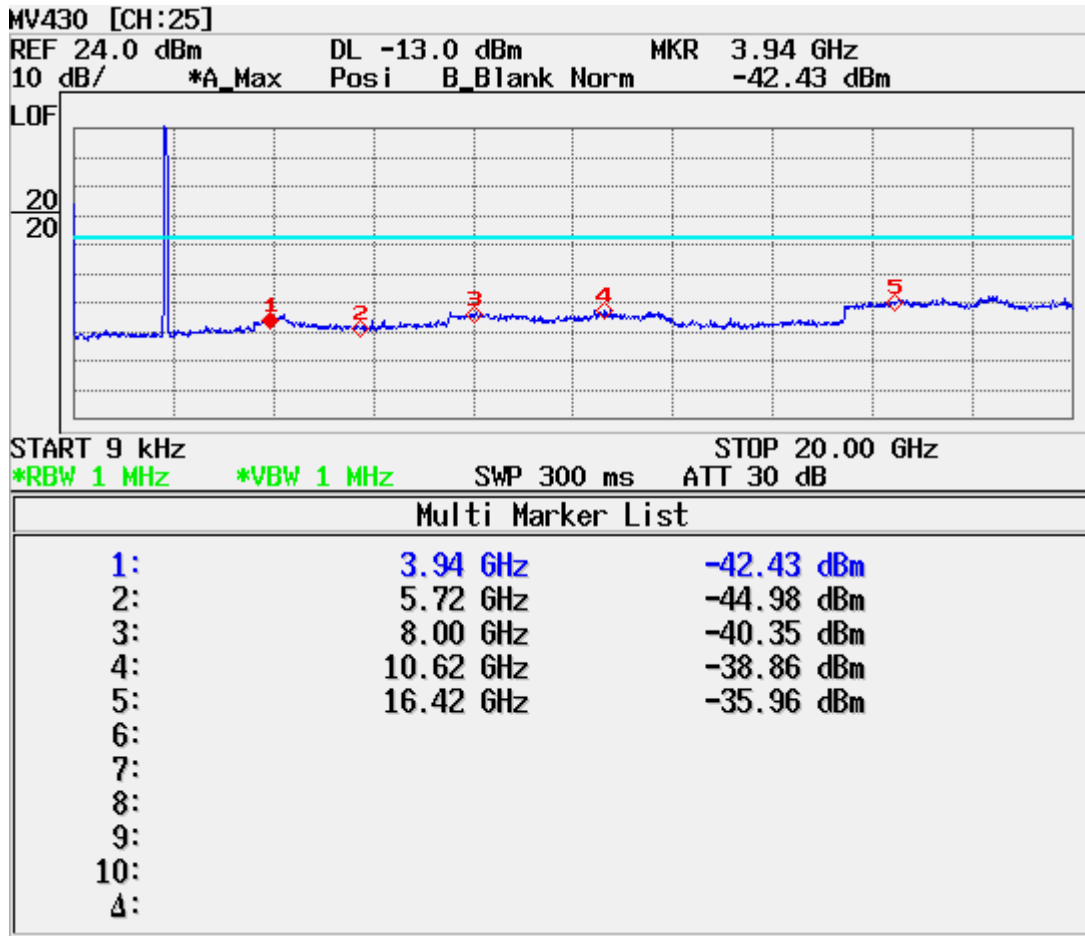

## ATTACHMENT D – TEST PLOTS

---

**PCS CDMA MODE (0025 CH.) Conducted Spurious**

### PCS CDMA MODE (0600 CH.) Conducted Spurious

## PCS CDMA MODE (1175 CH.) Conducted Spurious

PCS CDMA MODE (0600 CH.) : Channel Power

CDMA Mode (0600 CH.) : Occupied Bandwidth