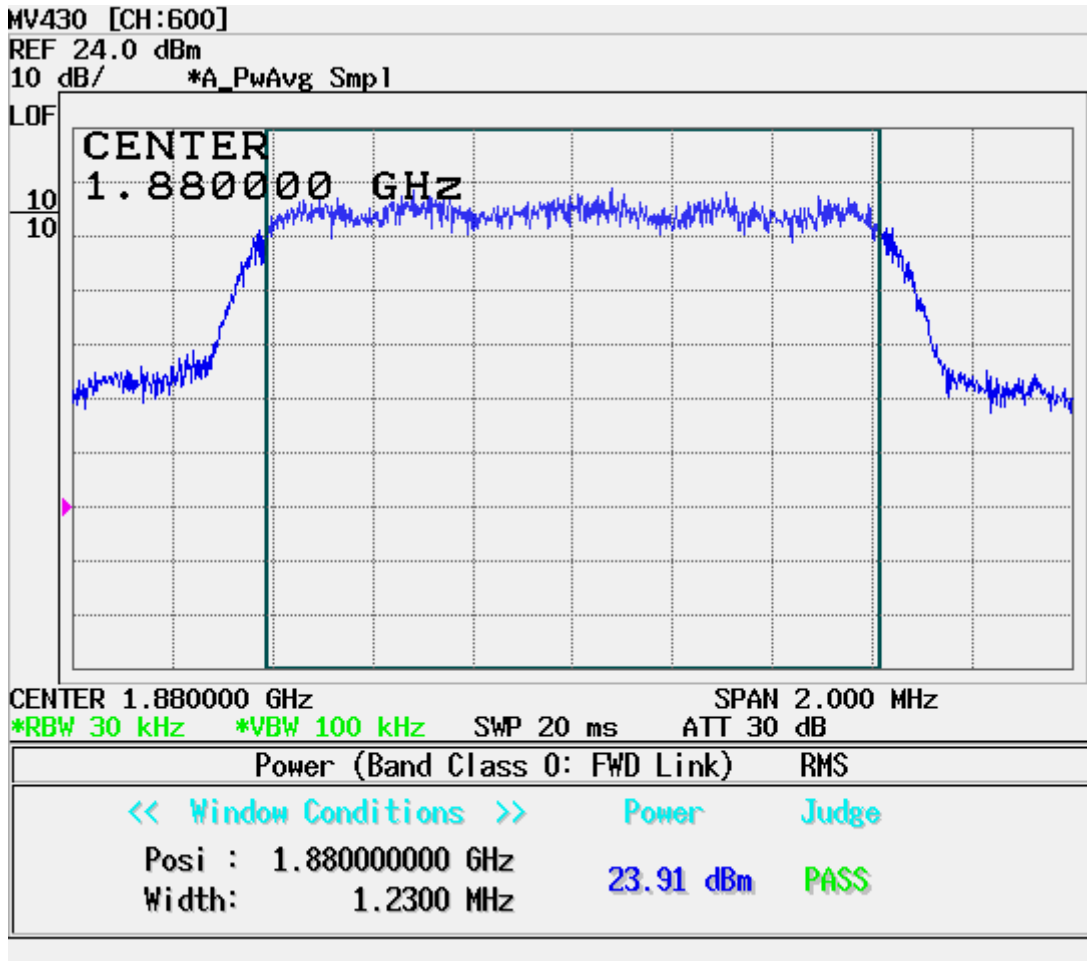

## ATTACHMENT D – TEST PLOTS

---

**PCS CDMA MODE (0025 CH.) Conducted Spurious**

### PCS CDMA MODE (0600 CH.) Conducted Spurious

## PCS CDMA MODE (1175 CH.) Conducted Spurious

PCS CDMA MODE (0600 CH.) : Channel Power

CDMA Mode (0600 CH.) : Occupied Bandwidth