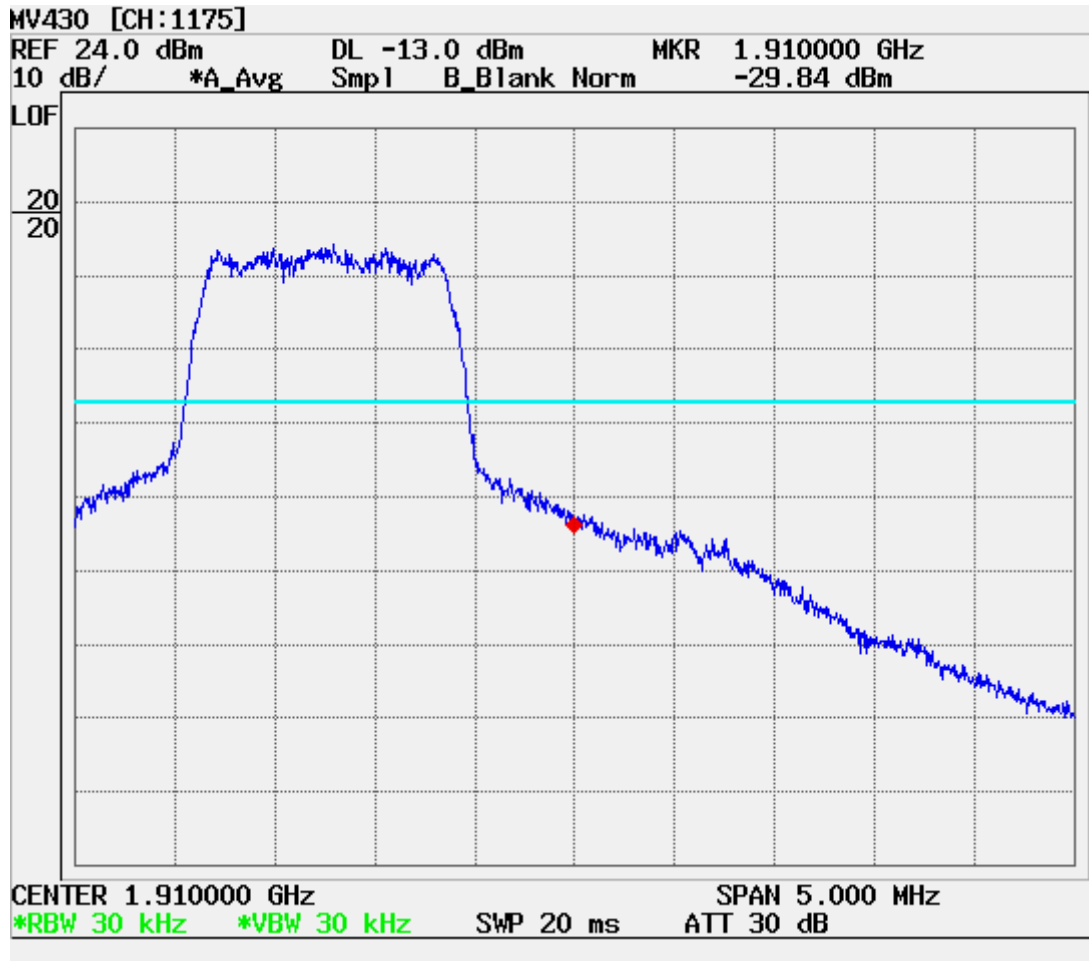

### PCS CDMA MODE (0600 CH.) Conducted Spurious

## PCS CDMA MODE (1175 CH.) Conducted Spurious

PCS CDMA MODE (0600 CH.) : Channel Power

CDMA Mode (0600 CH.) : Occupied Bandwidth

### PCS Mode (25 CH.) Block Edge

### PCS Mode (1175 CH.) Block Edge

PCS CDMA (0025 CH) Test Mode: POWER OUT

PCS CDMA (0600 CH) Test Mode: POWER OUT

PCS CDMA (1175 CH) Test Mode: POWER OUT