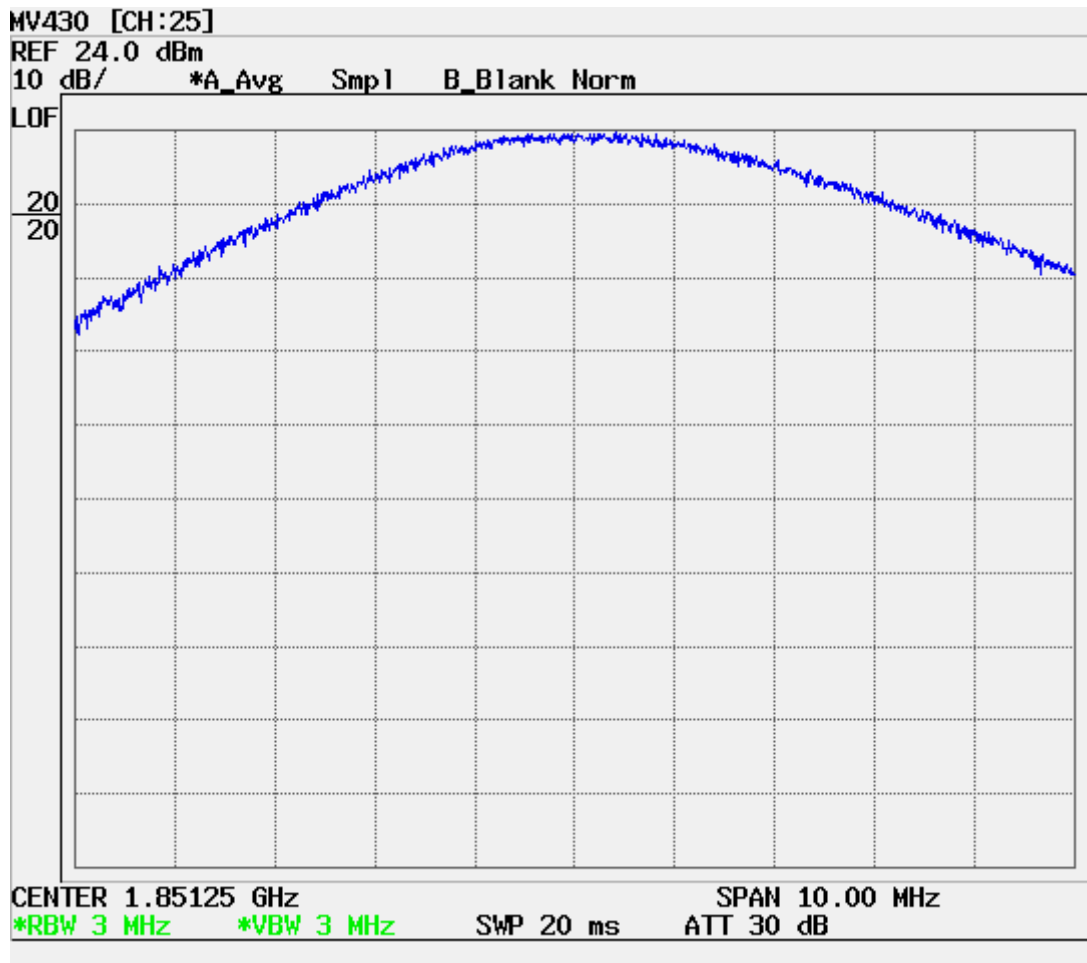

## PCS CDMA MODE (1175 CH.) Conducted Spurious

PCS CDMA MODE (0600 CH.) : Channel Power

CDMA Mode (0600 CH.) : Occupied Bandwidth

### PCS Mode (25 CH.) Block Edge

### PCS Mode (1175 CH.) Block Edge

PCS CDMA (0025 CH) Test Mode: POWER OUT

PCS CDMA (0600 CH) Test Mode: POWER OUT

PCS CDMA (1175 CH) Test Mode: POWER OUT