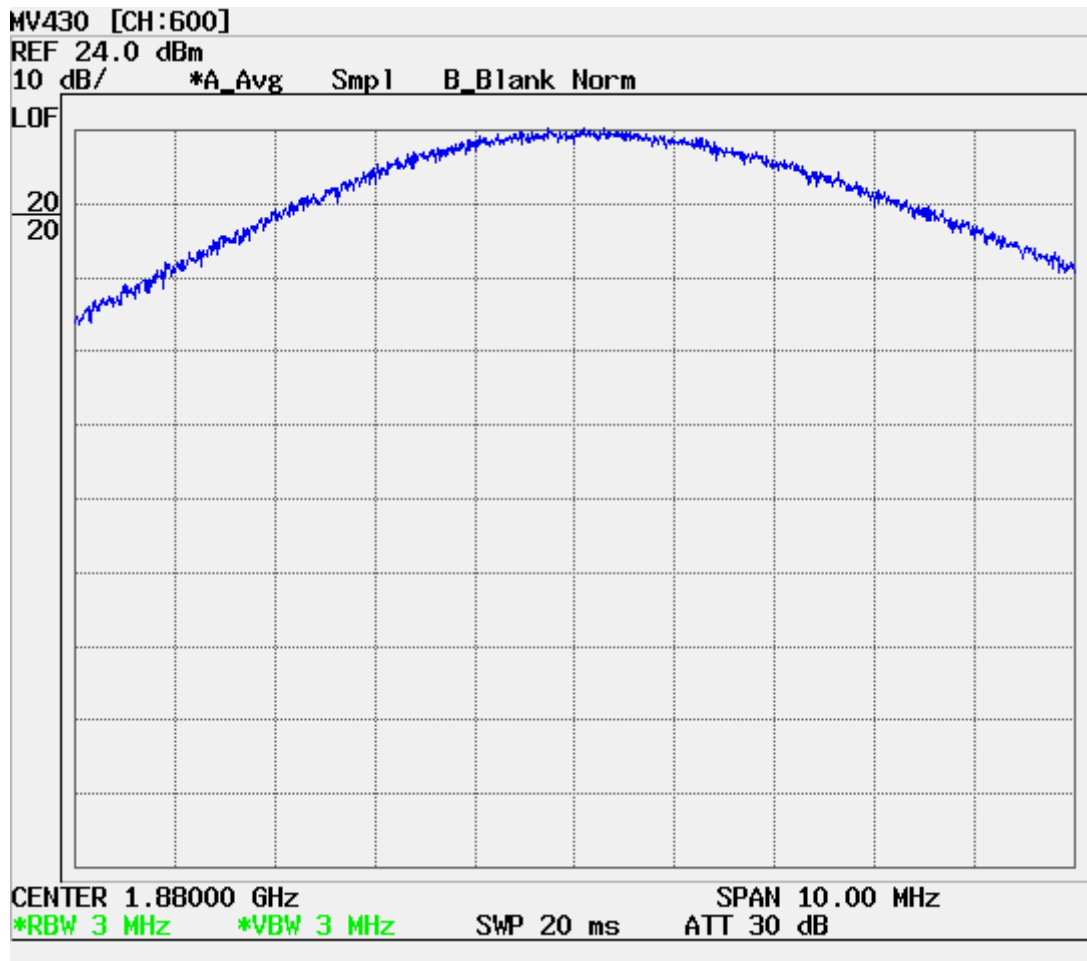

### PCS Mode (1175 CH.) Block Edge

PCS CDMA (0025 CH) Test Mode: POWER OUT

PCS CDMA (0600 CH) Test Mode: POWER OUT

PCS CDMA (1175 CH) Test Mode: POWER OUT