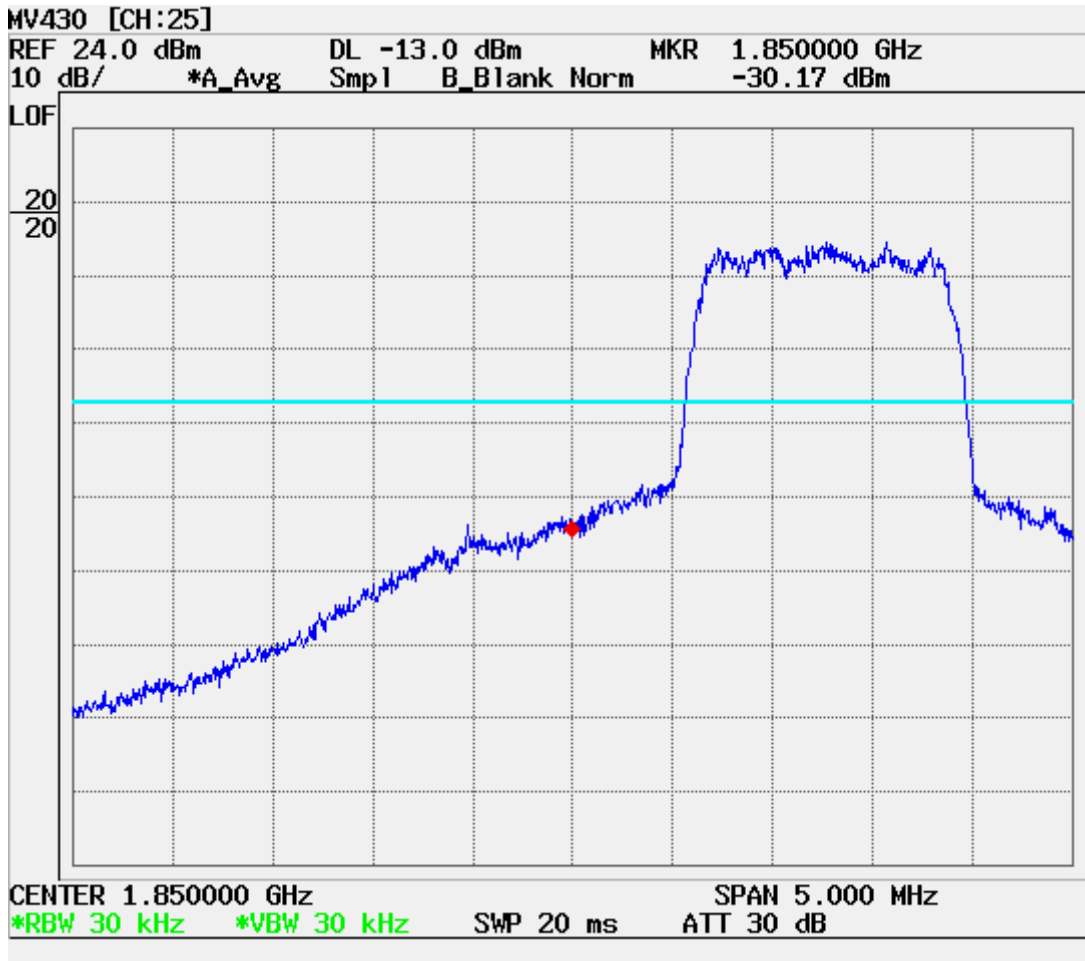

### PCS CDMA MODE (0600 CH.) Conducted Spurious

## PCS CDMA MODE (1175 CH.) Conducted Spurious

PCS CDMA MODE (0600 CH.) : Channel Power

CDMA Mode (0600 CH.) : Occupied Bandwidth

### PCS Mode (25 CH.) Block Edge

### PCS Mode (1175 CH.) Block Edge

PCS CDMA (0025 CH) Test Mode: POWER OUT

PCS CDMA (0600 CH) Test Mode: POWER OUT

PCS CDMA (1175 CH) Test Mode: POWER OUT