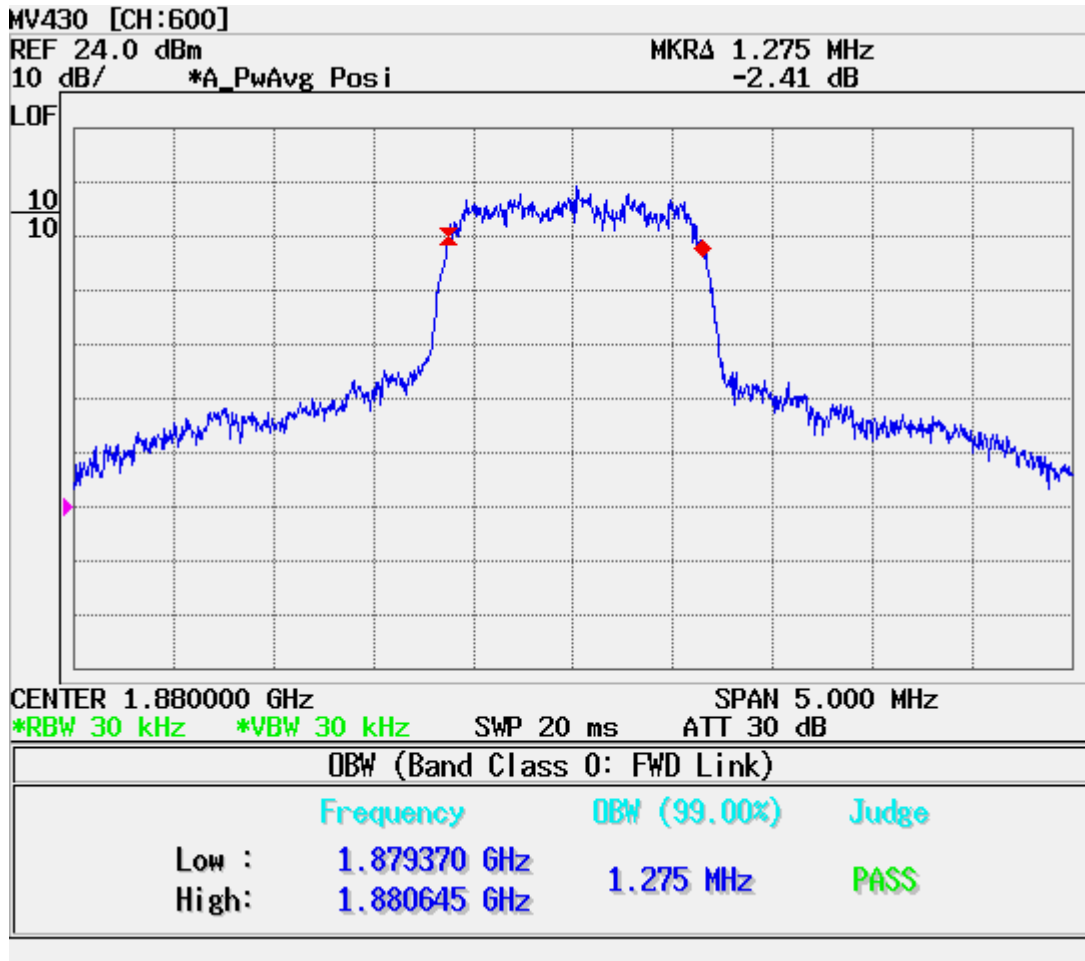

## ATTACHMENT D – TEST PLOTS

---

**PCS CDMA MODE (0025 CH.) Conducted Spurious**

### PCS CDMA MODE (0600 CH.) Conducted Spurious

## PCS CDMA MODE (1175 CH.) Conducted Spurious

PCS CDMA MODE (0600 CH.) : Channel Power

CDMA Mode (0600 CH.) : Occupied Bandwidth