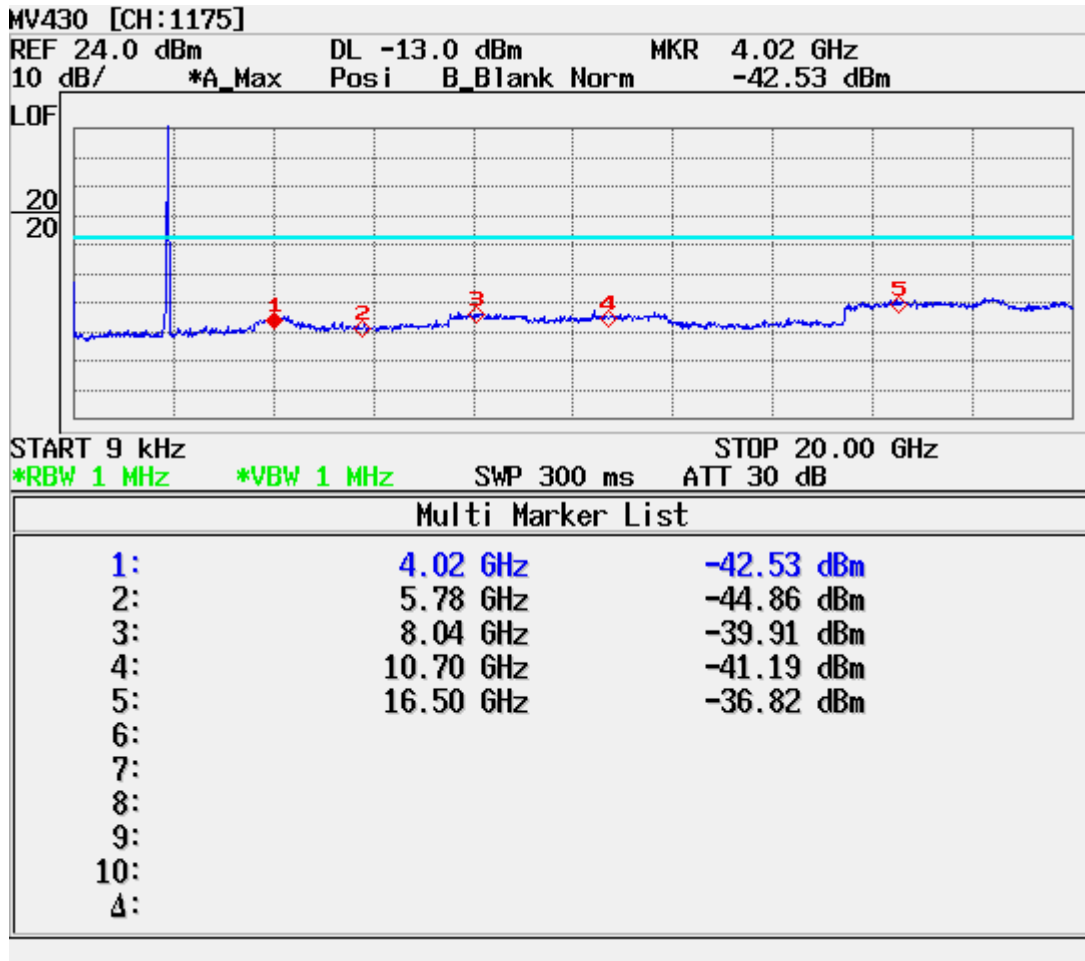

## ATTACHMENT D – TEST PLOTS

---

**PCS CDMA MODE (0025 CH.) Conducted Spurious**

### PCS CDMA MODE (0600 CH.) Conducted Spurious

## PCS CDMA MODE (1175 CH.) Conducted Spurious

PCS CDMA MODE (0600 CH.) : Channel Power

CDMA Mode (0600 CH.) : Occupied Bandwidth