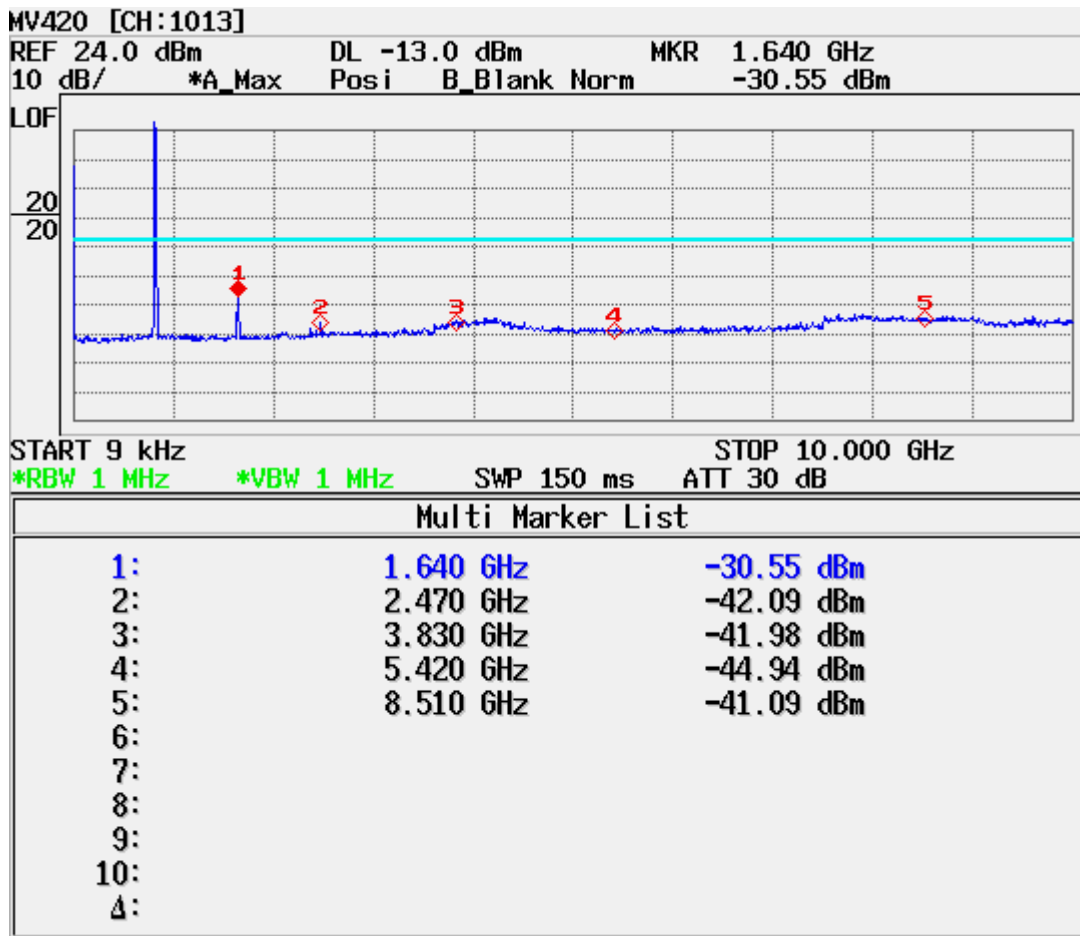

ATTACHMENT D – TEST PLOTS

CDMA MODE (1013 CH.) Conducted Spurious

CDMA MODE (0384 CH.) Conducted Spurious

CDMA MODE (0777 CH.) Conducted Spurious

CDMA MODE (0384 CH.) : Channel Power

CDMA Mode (0384 CH.) : Occupied Bandwidth

CDMA Cellular (1013 CH.) Band Edge

CDMA Cellular (777 CH.) Band Edge

CDMA (1013 CH) Test Mode: POWER OUT

CDMA (0384 CH) Test Mode: POWER OUT

CDMA (0777 CH) Test Mode: POWER OUT