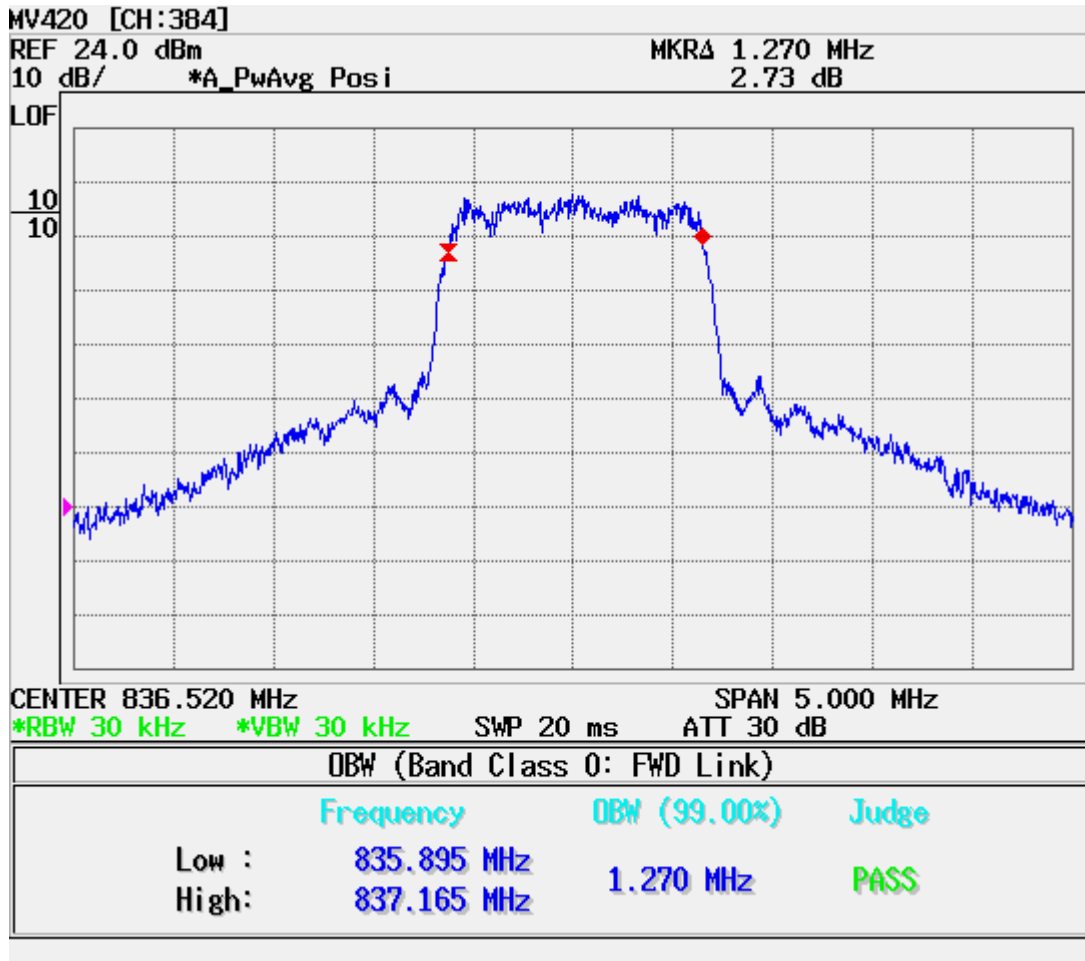

ATTACHMENT D – TEST PLOTS

CDMA MODE (1013 CH.) Conducted Spurious

CDMA MODE (0384 CH.) Conducted Spurious

CDMA MODE (0777 CH.) Conducted Spurious

CDMA MODE (0384 CH.) : Channel Power

CDMA Mode (0384 CH.) : Occupied Bandwidth

CDMA Cellular (1013 CH.) Band Edge

CDMA Cellular (777 CH.) Band Edge

CDMA (1013 CH) Test Mode: POWER OUT

CDMA (0384 CH) Test Mode: POWER OUT

CDMA (0777 CH) Test Mode: POWER OUT