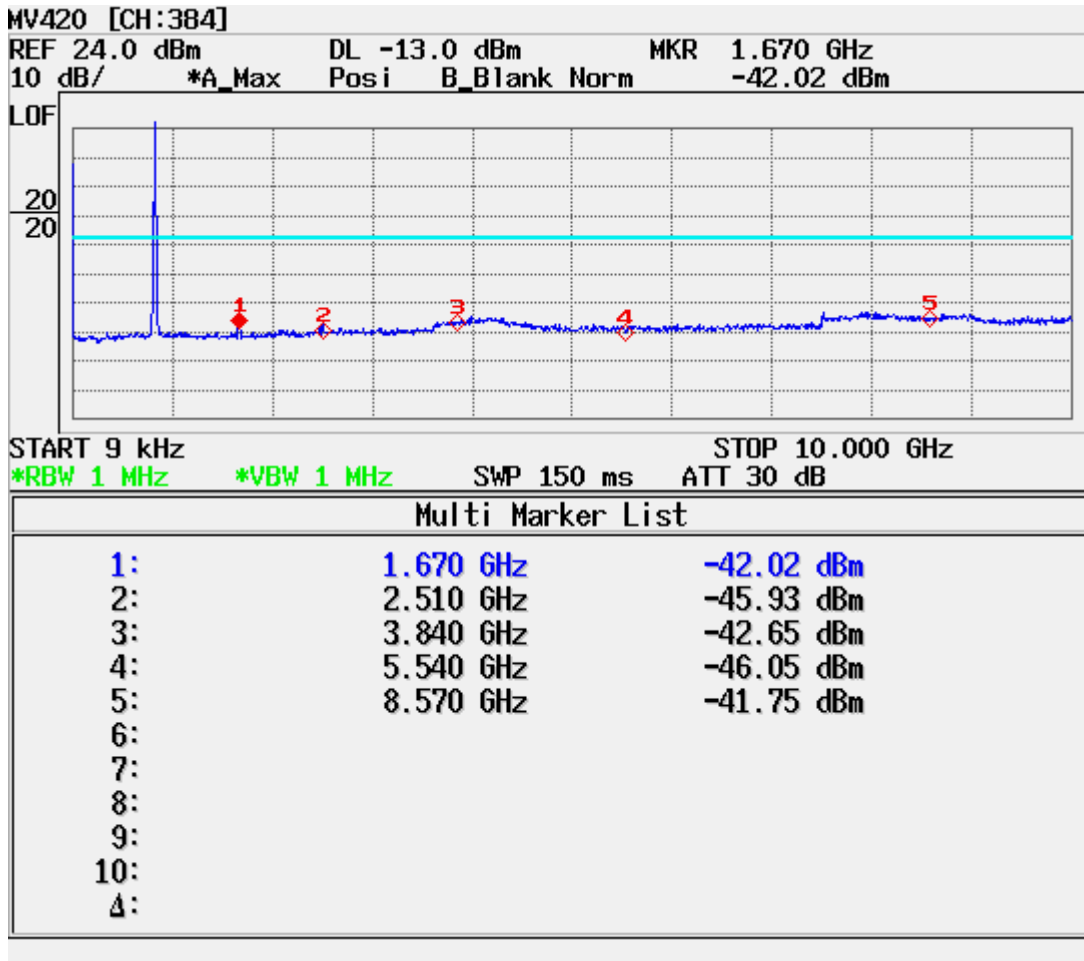

ATTACHMENT D – TEST PLOTS

CDMA MODE (1013 CH.) Conducted Spurious

CDMA MODE (0384 CH.) Conducted Spurious

CDMA MODE (0777 CH.) Conducted Spurious

CDMA MODE (0384 CH.) : Channel Power

CDMA Mode (0384 CH.) : Occupied Bandwidth

CDMA Cellular (1013 CH.) Band Edge

CDMA Cellular (777 CH.) Band Edge

CDMA (1013 CH) Test Mode: POWER OUT

CDMA (0384 CH) Test Mode: POWER OUT

CDMA (0777 CH) Test Mode: POWER OUT