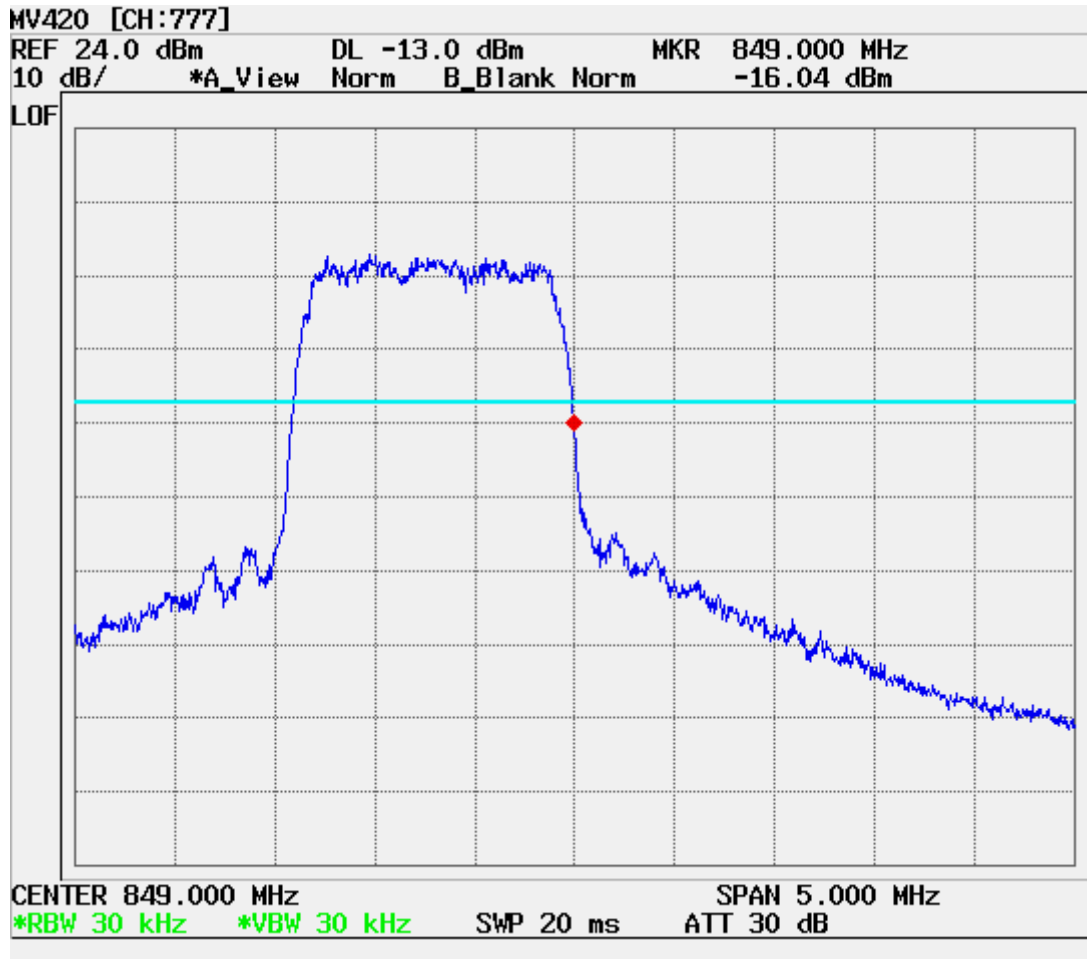

ATTACHMENT D – TEST PLOTS

CDMA MODE (1013 CH.) Conducted Spurious

CDMA MODE (0384 CH.) Conducted Spurious

CDMA MODE (0777 CH.) Conducted Spurious

CDMA MODE (0384 CH.) : Channel Power

CDMA Mode (0384 CH.) : Occupied Bandwidth

CDMA Cellular (1013 CH.) Band Edge

CDMA Cellular (777 CH.) Band Edge

CDMA (1013 CH) Test Mode: POWER OUT

CDMA (0384 CH) Test Mode: POWER OUT

CDMA (0777 CH) Test Mode: POWER OUT