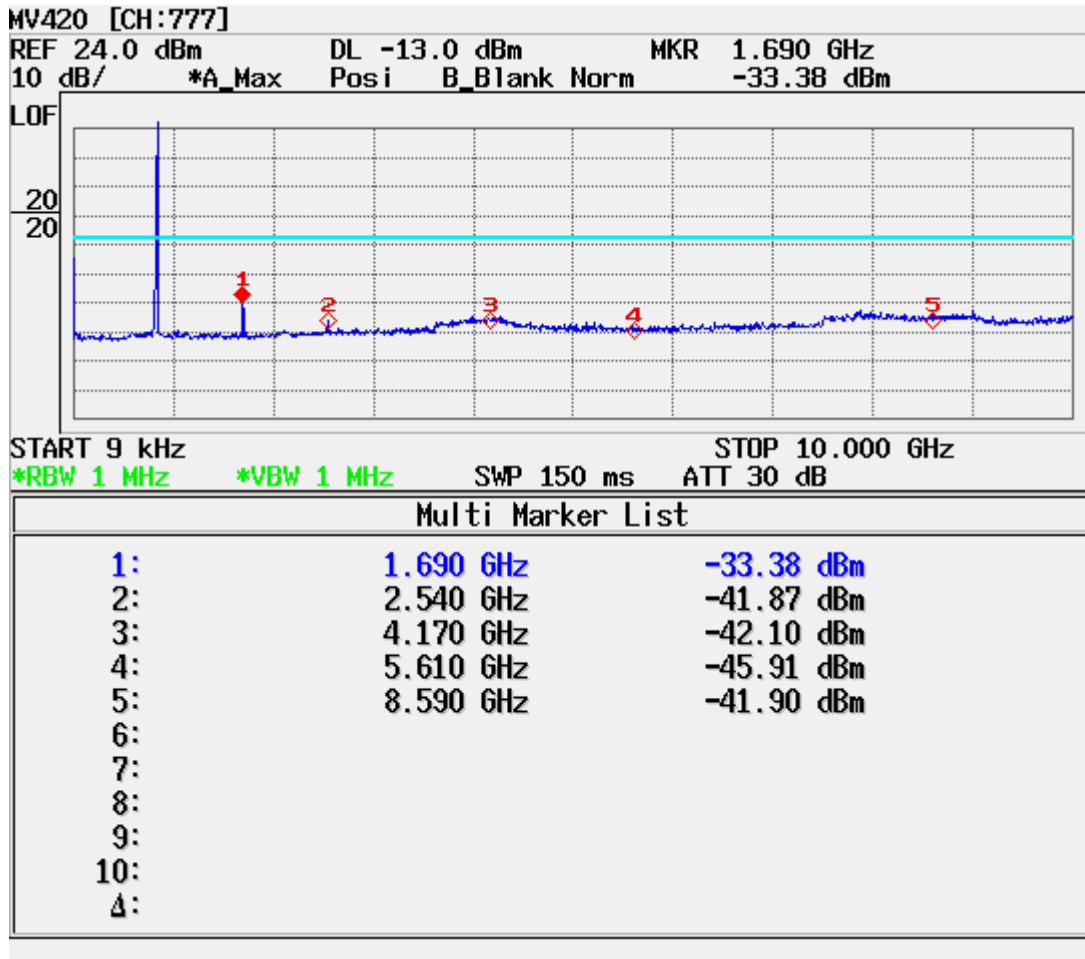

ATTACHMENT D – TEST PLOTS

CDMA MODE (1013 CH.) Conducted Spurious

CDMA MODE (0384 CH.) Conducted Spurious

CDMA MODE (0777 CH.) Conducted Spurious

CDMA MODE (0384 CH.) : Channel Power

CDMA Mode (0384 CH.) : Occupied Bandwidth

CDMA Cellular (1013 CH.) Band Edge

CDMA Cellular (777 CH.) Band Edge

CDMA (1013 CH) Test Mode: POWER OUT

CDMA (0384 CH) Test Mode: POWER OUT

CDMA (0777 CH) Test Mode: POWER OUT