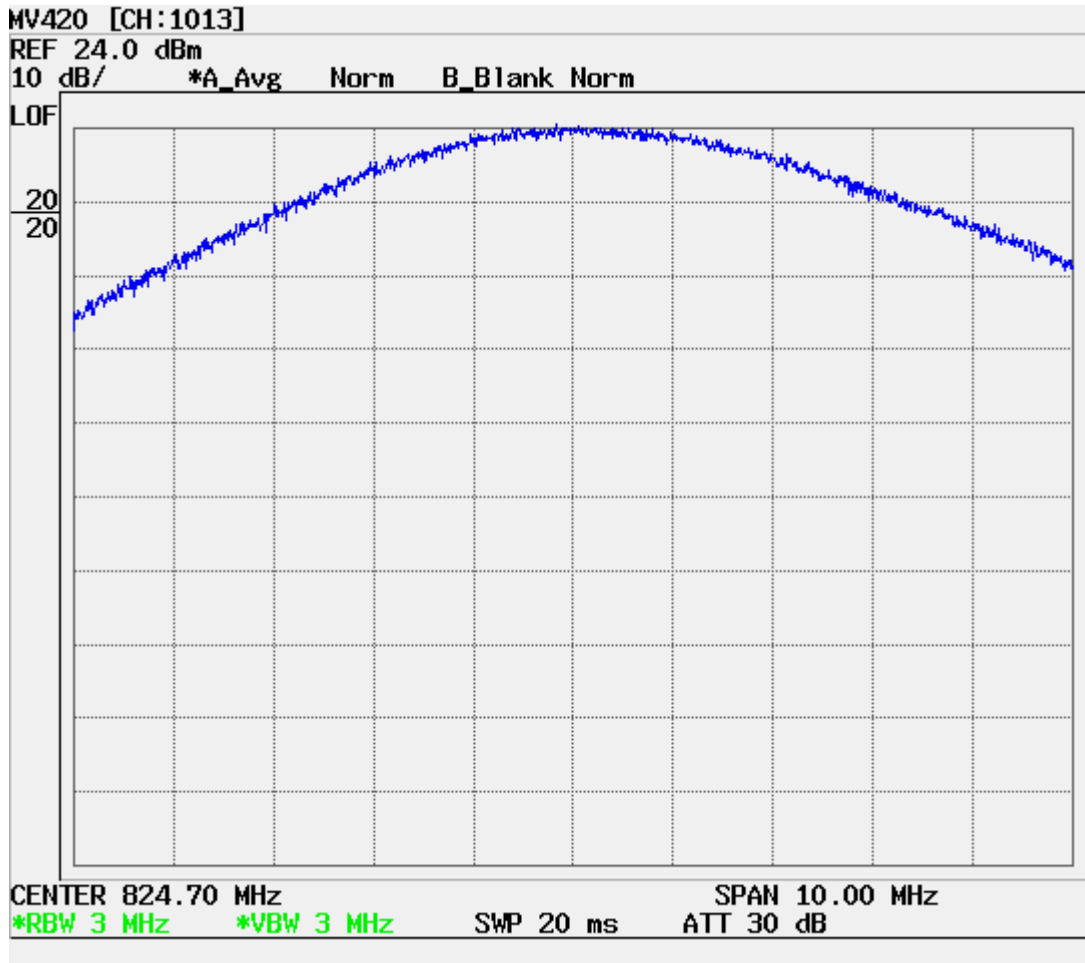

ATTACHMENT D – TEST PLOTS

CDMA MODE (1013 CH.) Conducted Spurious

CDMA MODE (0384 CH.) Conducted Spurious

CDMA MODE (0777 CH.) Conducted Spurious

CDMA MODE (0384 CH.) : Channel Power

CDMA Mode (0384 CH.) : Occupied Bandwidth

CDMA Cellular (1013 CH.) Band Edge

CDMA Cellular (777 CH.) Band Edge

CDMA (1013 CH) Test Mode: POWER OUT

CDMA (0384 CH) Test Mode: POWER OUT

CDMA (0777 CH) Test Mode: POWER OUT