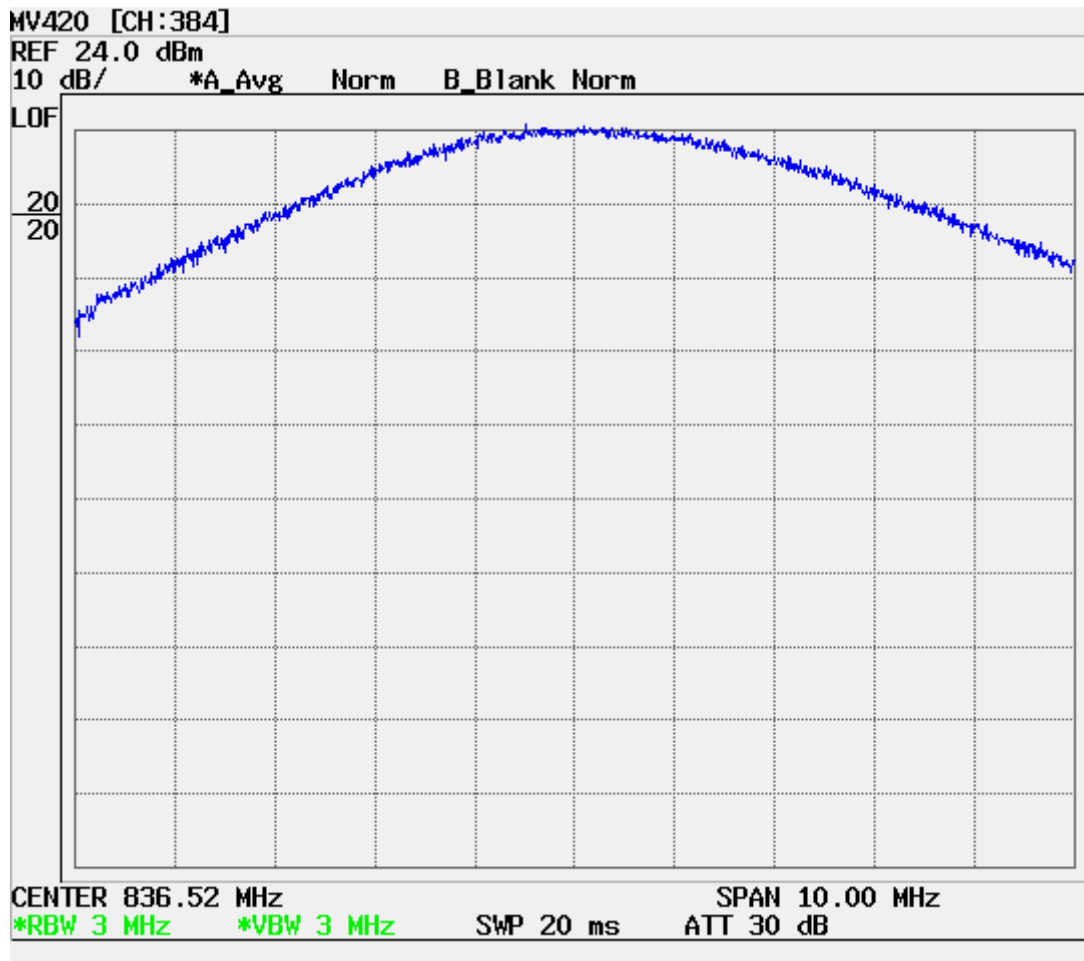

ATTACHMENT D – TEST PLOTS

CDMA MODE (1013 CH.) Conducted Spurious

CDMA MODE (0384 CH.) Conducted Spurious

CDMA MODE (0777 CH.) Conducted Spurious

CDMA MODE (0384 CH.) : Channel Power

CDMA Mode (0384 CH.) : Occupied Bandwidth

CDMA Cellular (1013 CH.) Band Edge

CDMA Cellular (777 CH.) Band Edge

CDMA (1013 CH) Test Mode: POWER OUT

CDMA (0384 CH) Test Mode: POWER OUT

CDMA (0777 CH) Test Mode: POWER OUT