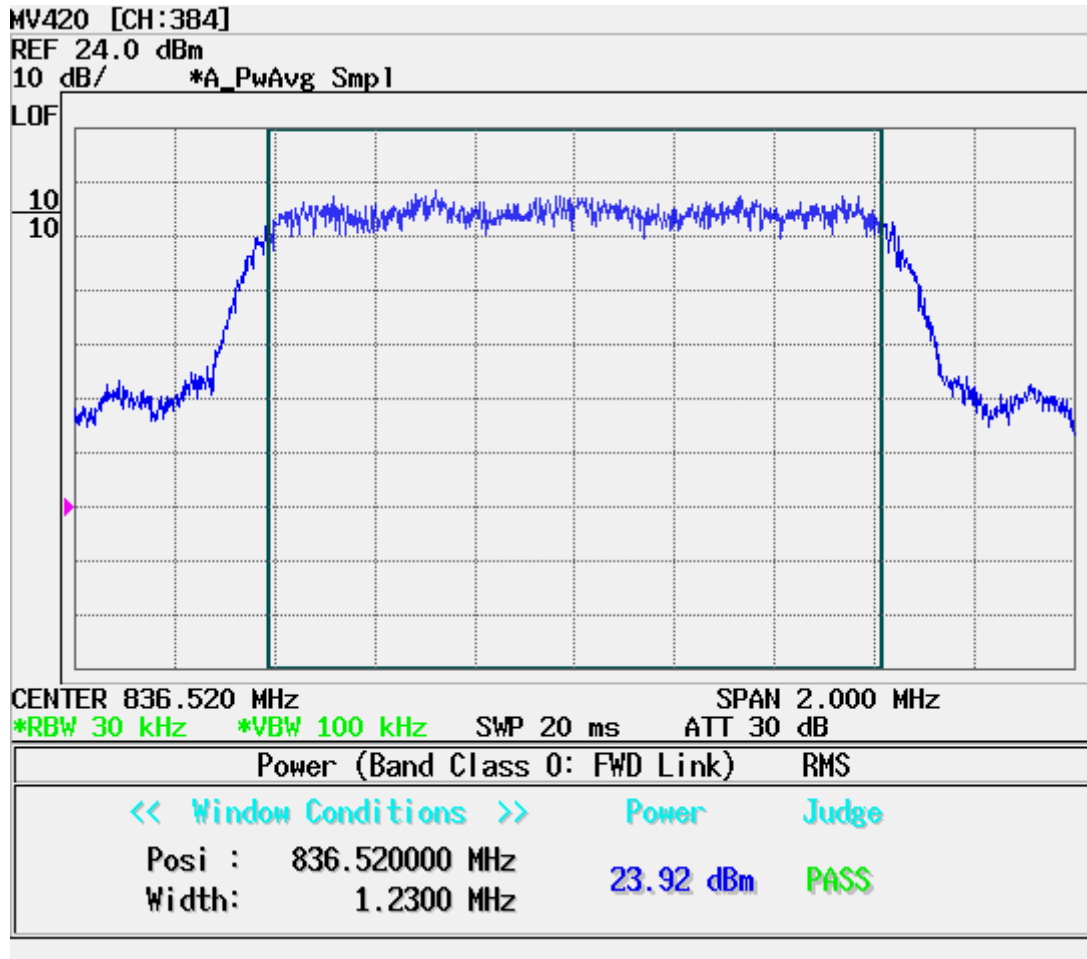

ATTACHMENT D – TEST PLOTS

CDMA MODE (1013 CH.) Conducted Spurious

CDMA MODE (0384 CH.) Conducted Spurious

CDMA MODE (0777 CH.) Conducted Spurious

CDMA MODE (0384 CH.) : Channel Power

CDMA Mode (0384 CH.) : Occupied Bandwidth

CDMA Cellular (1013 CH.) Band Edge

CDMA Cellular (777 CH.) Band Edge

CDMA (1013 CH) Test Mode: POWER OUT

CDMA (0384 CH) Test Mode: POWER OUT

CDMA (0777 CH) Test Mode: POWER OUT