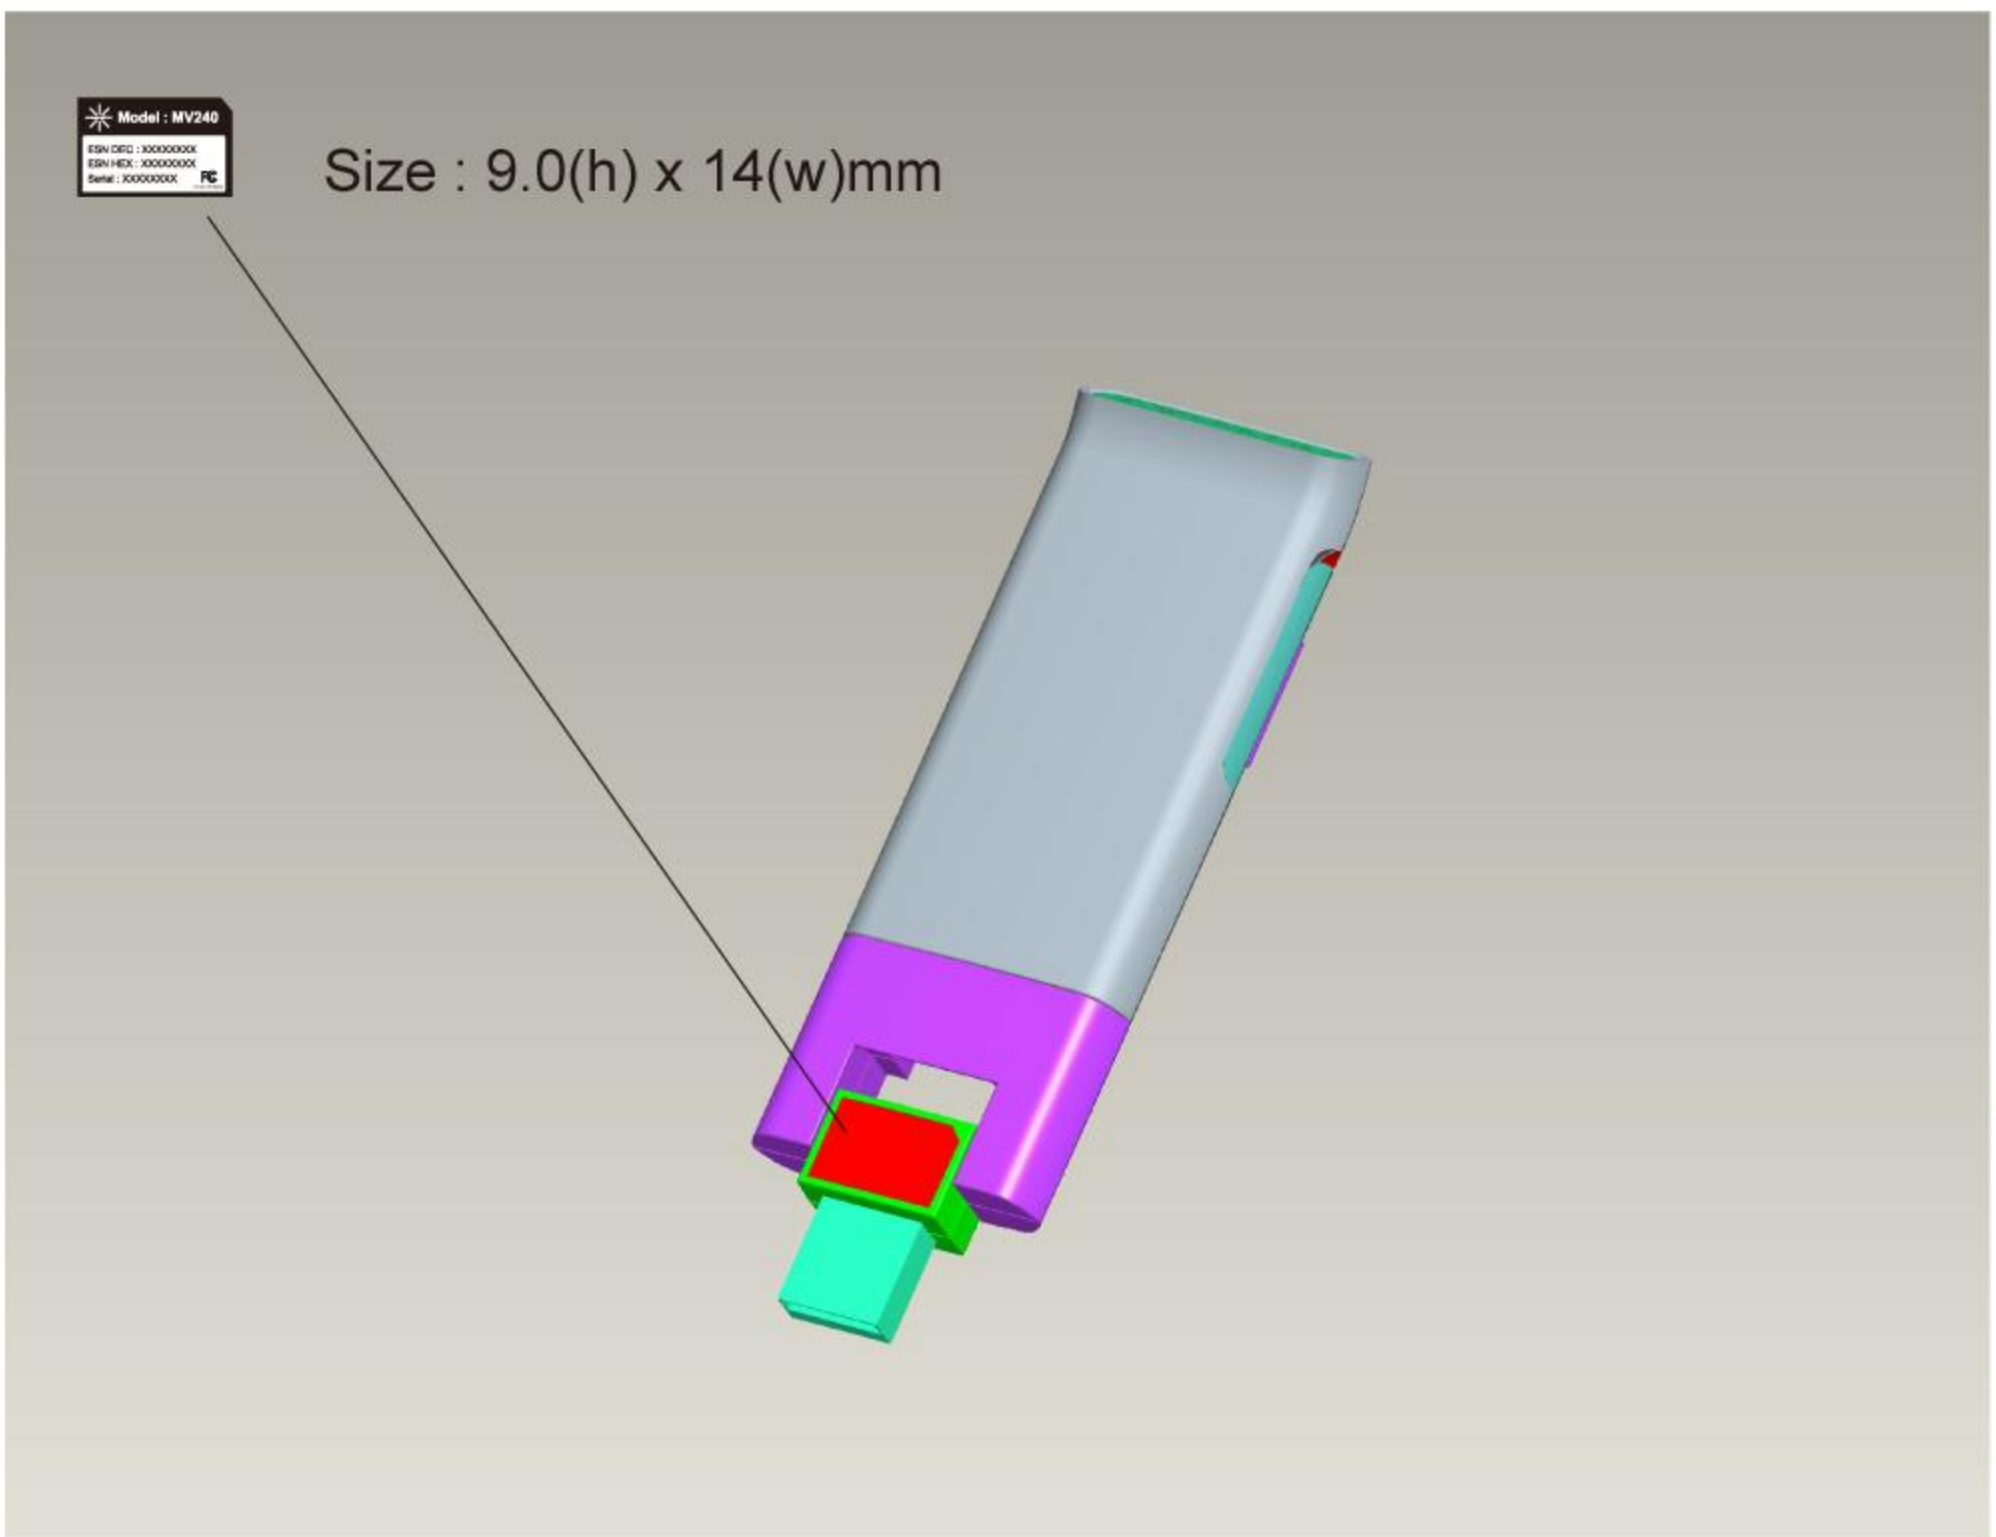

MV240 Main Label

Size : 9.0(h) x 14(w)mm

Note: The FCC Label will be visible at the time of purchase.