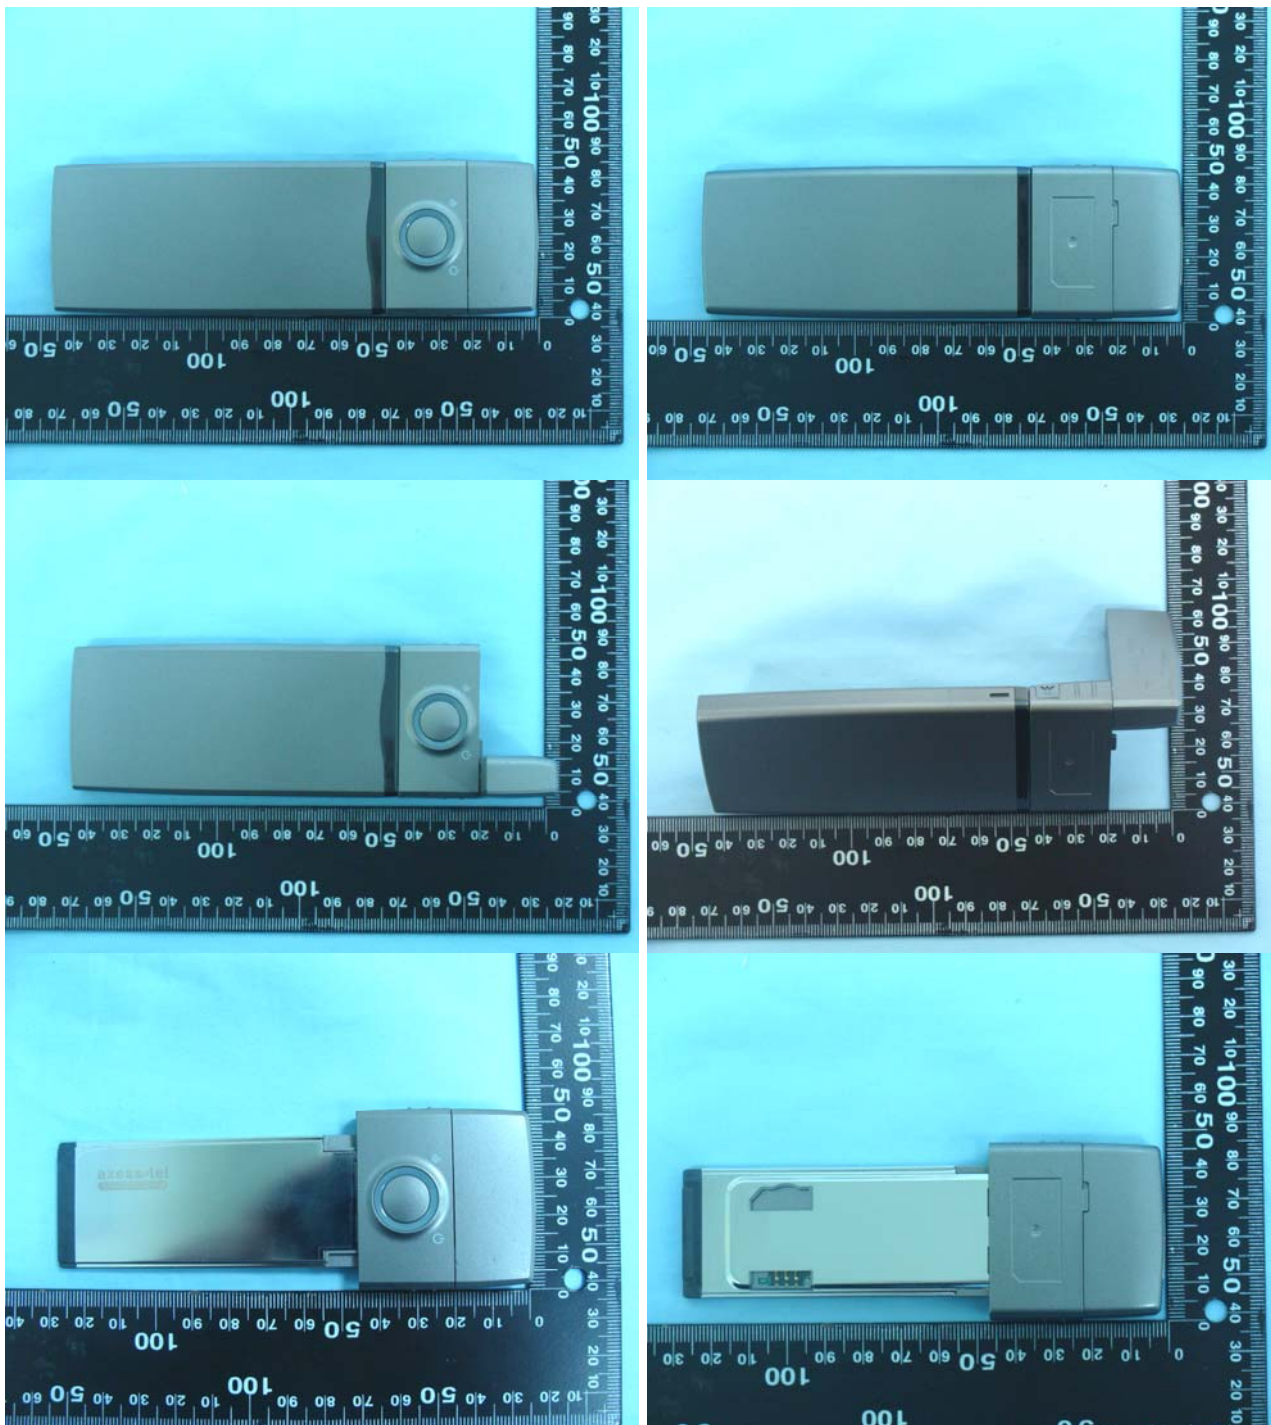

Appendix D - Product Photos

Appendix E - Test Setup Photos

**DUT Bottom with Phantom 1cm Gap
(Antenna in Horizontal Position)**

**DUT Bottom with Phantom 1cm Gap
(Antenna in Vertical Position)**

**DUT Bottom with Phantom 0.5cm Gap
(Antenna in Horizontal Position)**

**DUT Bottom with Phantom 0.5cm Gap
(Antenna in Vertical Position)**

**DUT Left Side with Phantom 0.5cm Gap
(Antenna in Horizontal Position)**

**DUT Left Side with Phantom 0.5cm Gap
(Antenna in Vertical Position)**

**DUT Right Side with Phantom 0.5cm Gap
(Antenna in Horizontal Position)**

**DUT Face with Phantom 0.5cm Gap
(Antenna in Horizontal Position)**