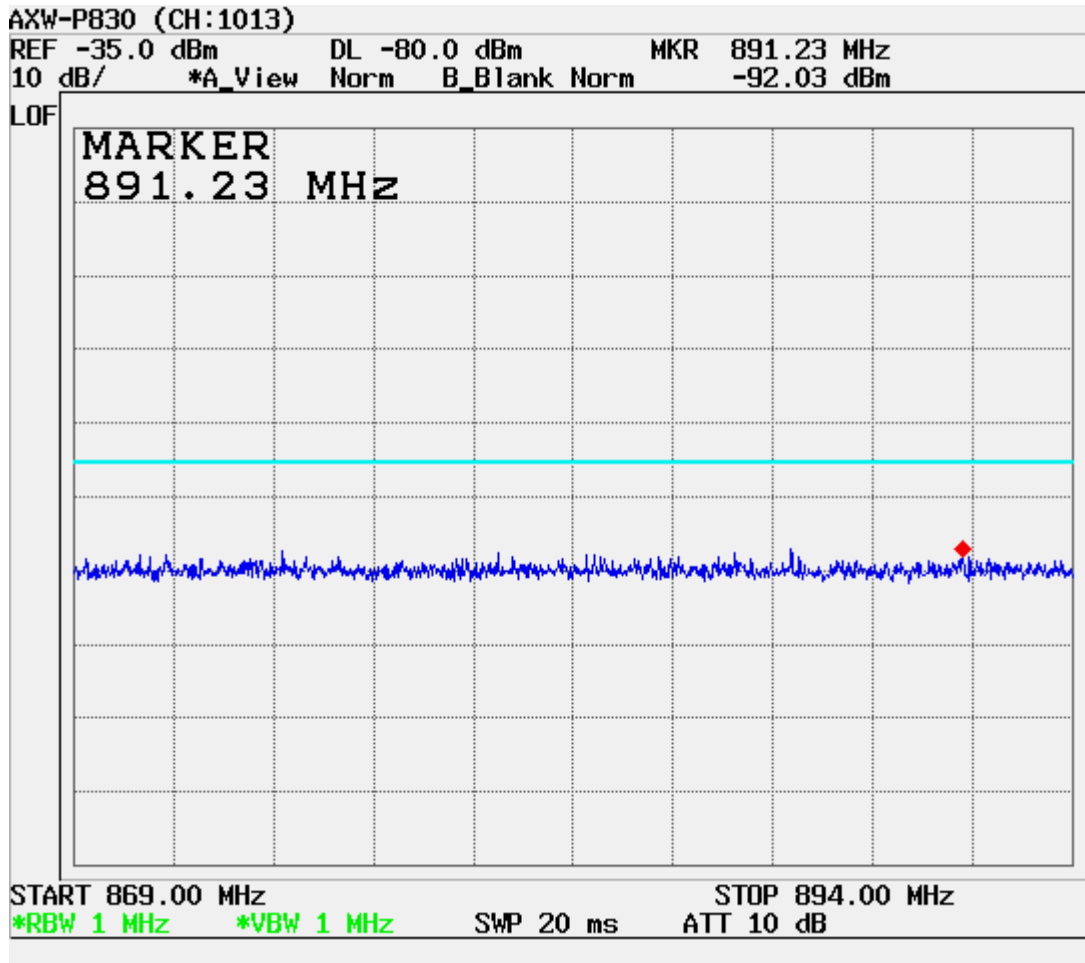

ATTACHMENT D – TEST PLOTS

CDMA MODE (1013 CH.) Conducted Spurious

CDMA MODE (0363 CH.) Conducted Spurious

CDMA MODE (0777 CH.) Conducted Spurious

CDMA MODE (0363 CH.) : Channel Power

CDMA Mode (0363 CH.) : Occupied Bandwidth

CDMA Cellular (1013 CH.) Band Edge

CDMA Cellular (777 CH.) Band Edge

CDMA (1013 CH) Test Mode: POWER OUT

CDMA (0363 CH) Test Mode: POWER OUT

CDMA (0777 CH) Test Mode: POWER OUT