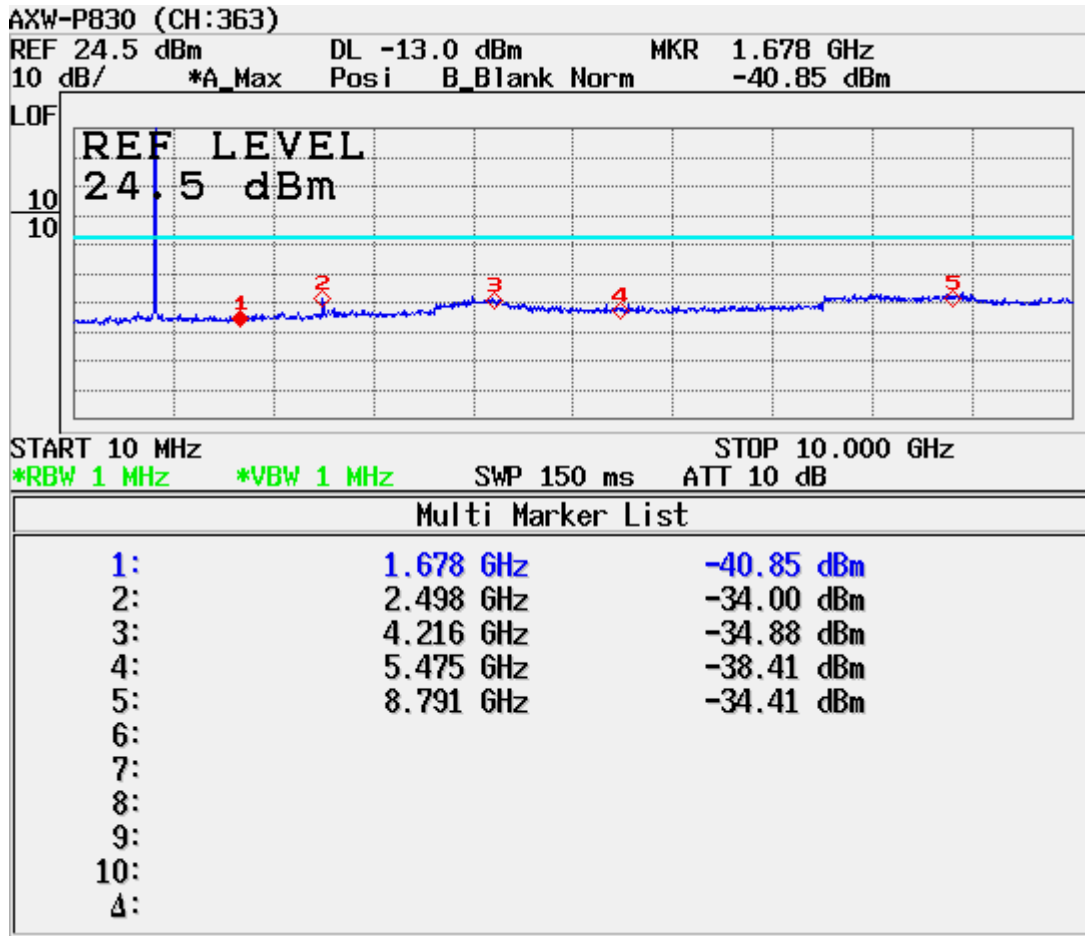

ATTACHMENT D – TEST PLOTS

CDMA MODE (1013 CH.) Conducted Spurious

CDMA MODE (0363 CH.) Conducted Spurious

CDMA MODE (0777 CH.) Conducted Spurious

CDMA MODE (0363 CH.) : Channel Power

CDMA Mode (0363 CH.) : Occupied Bandwidth

CDMA Cellular (1013 CH.) Band Edge

CDMA Cellular (777 CH.) Band Edge

CDMA (1013 CH) Test Mode: POWER OUT

CDMA (0363 CH) Test Mode: POWER OUT

CDMA (0777 CH) Test Mode: POWER OUT