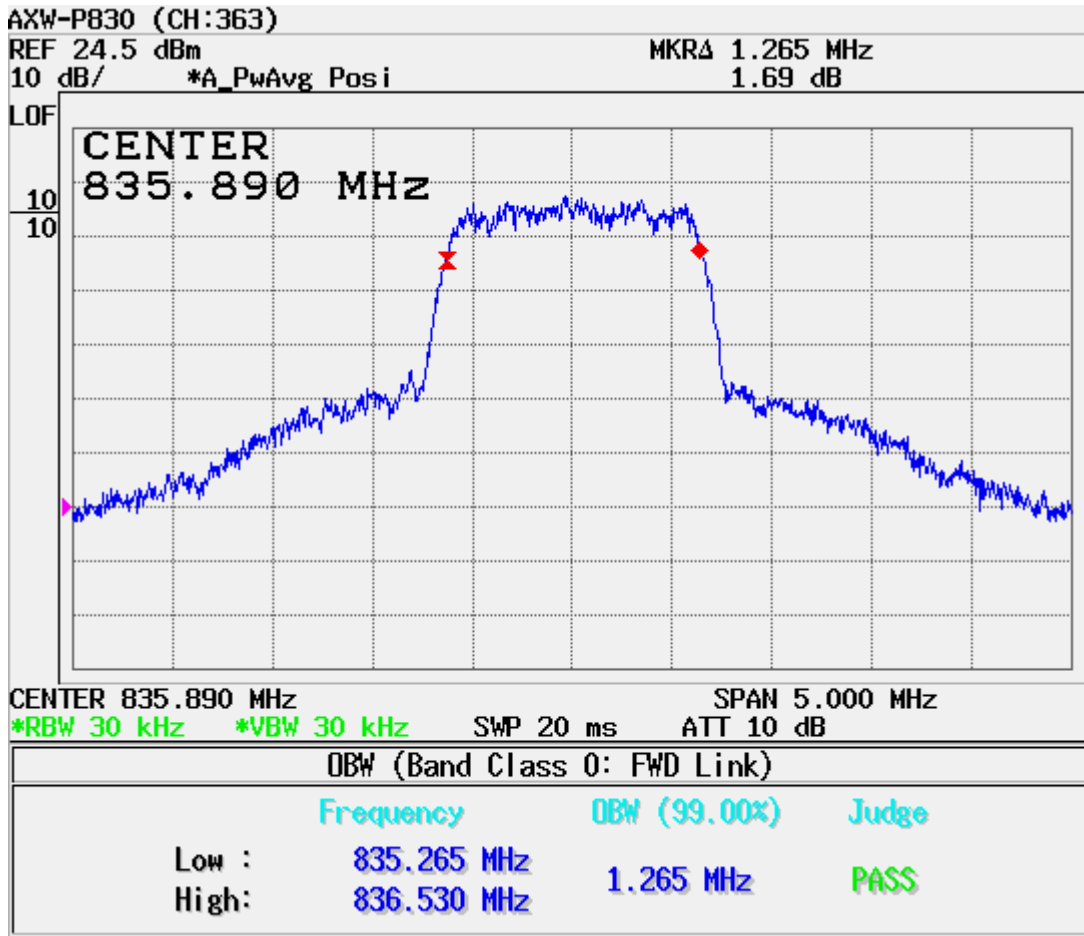

ATTACHMENT D – TEST PLOTS

CDMA MODE (1013 CH.) Conducted Spurious

CDMA MODE (0363 CH.) Conducted Spurious

CDMA MODE (0777 CH.) Conducted Spurious

CDMA MODE (0363 CH.) : Channel Power

CDMA Mode (0363 CH.) : Occupied Bandwidth

CDMA Cellular (1013 CH.) Band Edge

CDMA Cellular (777 CH.) Band Edge

CDMA (1013 CH) Test Mode: POWER OUT

CDMA (0363 CH) Test Mode: POWER OUT

CDMA (0777 CH) Test Mode: POWER OUT