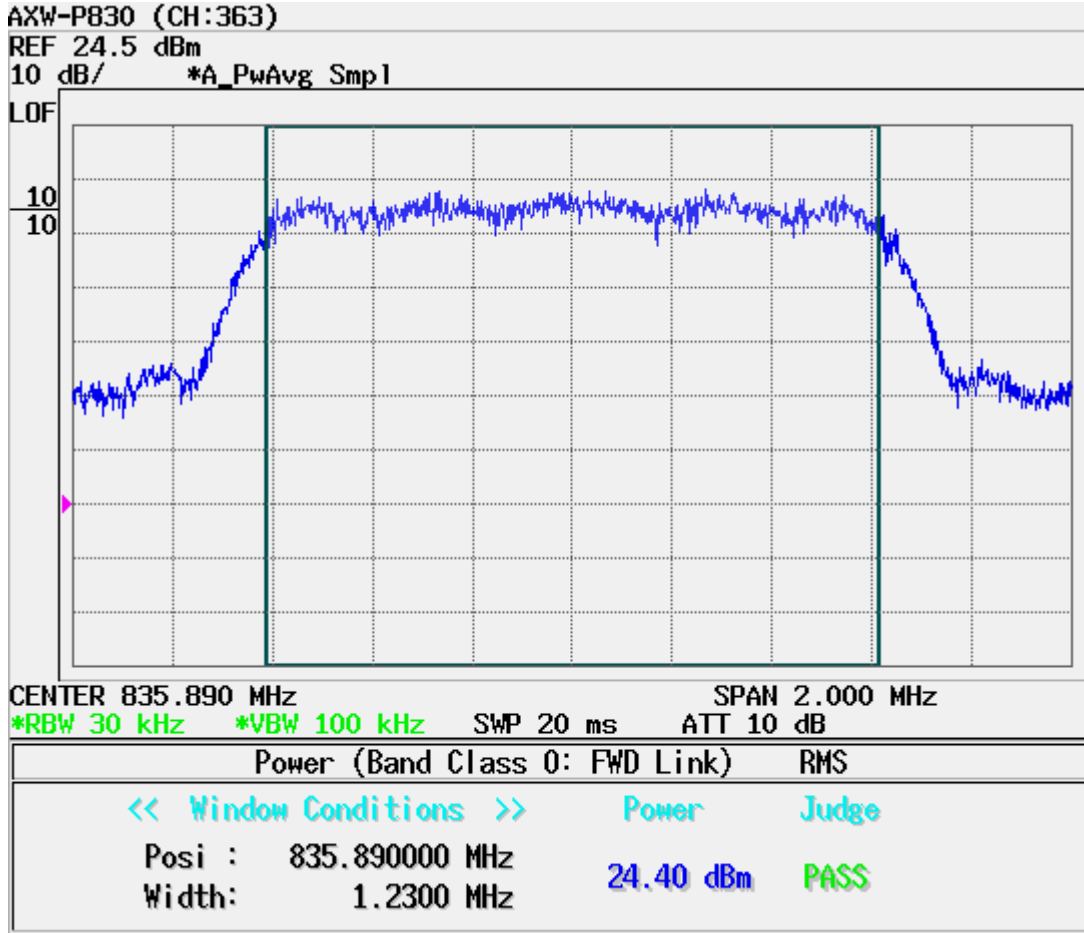

ATTACHMENT D – TEST PLOTS

CDMA MODE (1013 CH.) Conducted Spurious

CDMA MODE (0363 CH.) Conducted Spurious

CDMA MODE (0777 CH.) Conducted Spurious

CDMA MODE (0363 CH.) : Channel Power

CDMA Mode (0363 CH.) : Occupied Bandwidth

CDMA Cellular (1013 CH.) Band Edge

CDMA Cellular (777 CH.) Band Edge

CDMA (1013 CH) Test Mode: POWER OUT

CDMA (0363 CH) Test Mode: POWER OUT

CDMA (0777 CH) Test Mode: POWER OUT