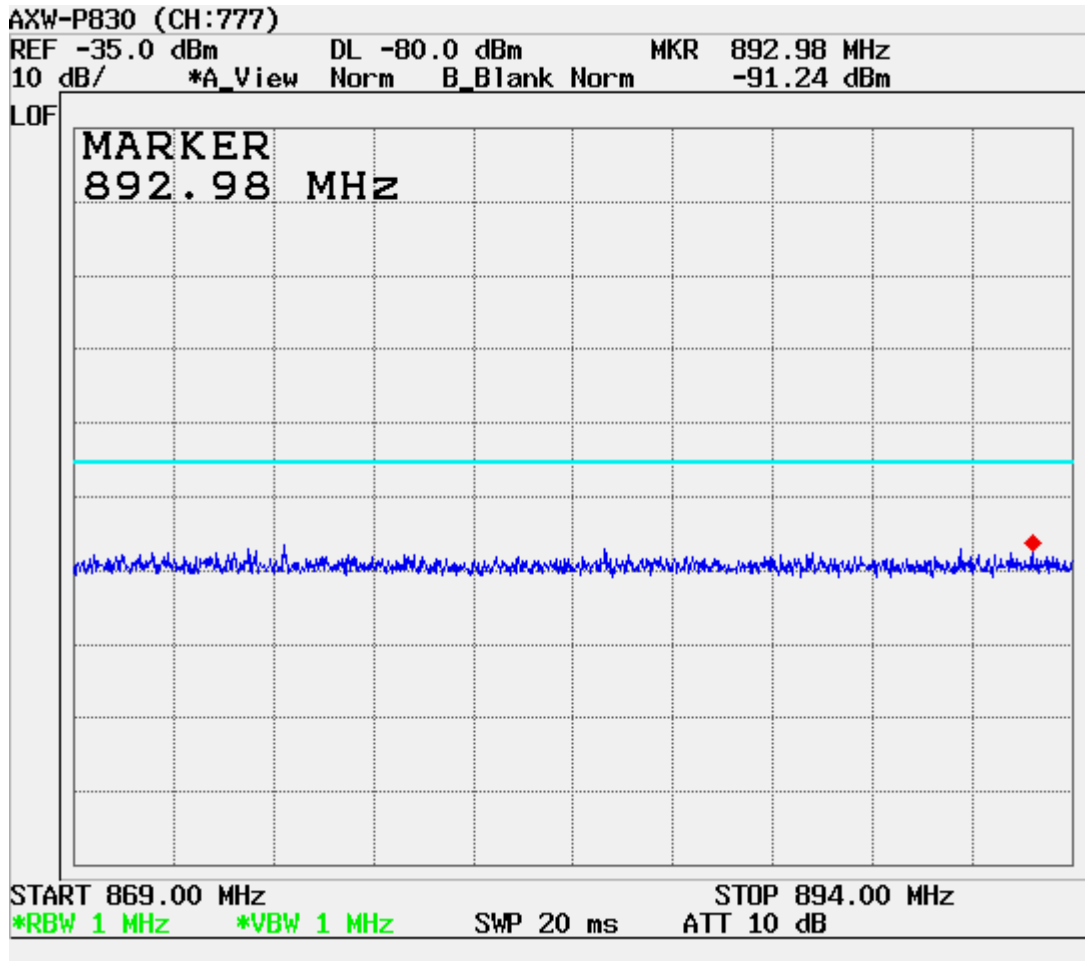

ATTACHMENT D – TEST PLOTS

CDMA MODE (1013 CH.) Conducted Spurious

CDMA MODE (0363 CH.) Conducted Spurious

CDMA MODE (0777 CH.) Conducted Spurious

CDMA MODE (0363 CH.) : Channel Power

CDMA Mode (0363 CH.) : Occupied Bandwidth

CDMA Cellular (1013 CH.) Band Edge

CDMA Cellular (777 CH.) Band Edge

CDMA (1013 CH) Test Mode: POWER OUT

CDMA (0363 CH) Test Mode: POWER OUT

CDMA (0777 CH) Test Mode: POWER OUT