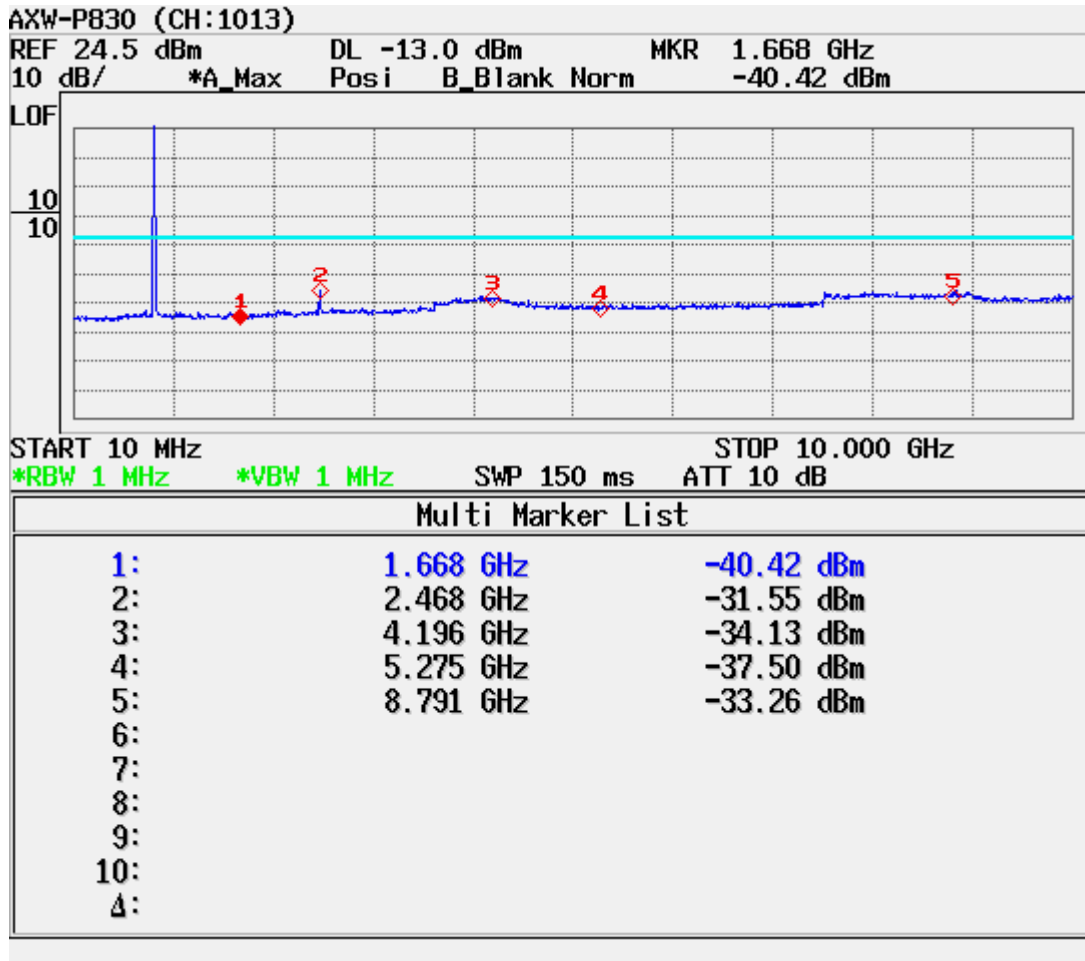

ATTACHMENT D – TEST PLOTS

CDMA MODE (1013 CH.) Conducted Spurious

CDMA MODE (0363 CH.) Conducted Spurious

CDMA MODE (0777 CH.) Conducted Spurious

CDMA MODE (0363 CH.) : Channel Power

CDMA Mode (0363 CH.) : Occupied Bandwidth

CDMA Cellular (1013 CH.) Band Edge

CDMA Cellular (777 CH.) Band Edge

CDMA (1013 CH) Test Mode: POWER OUT

CDMA (0363 CH) Test Mode: POWER OUT

CDMA (0777 CH) Test Mode: POWER OUT