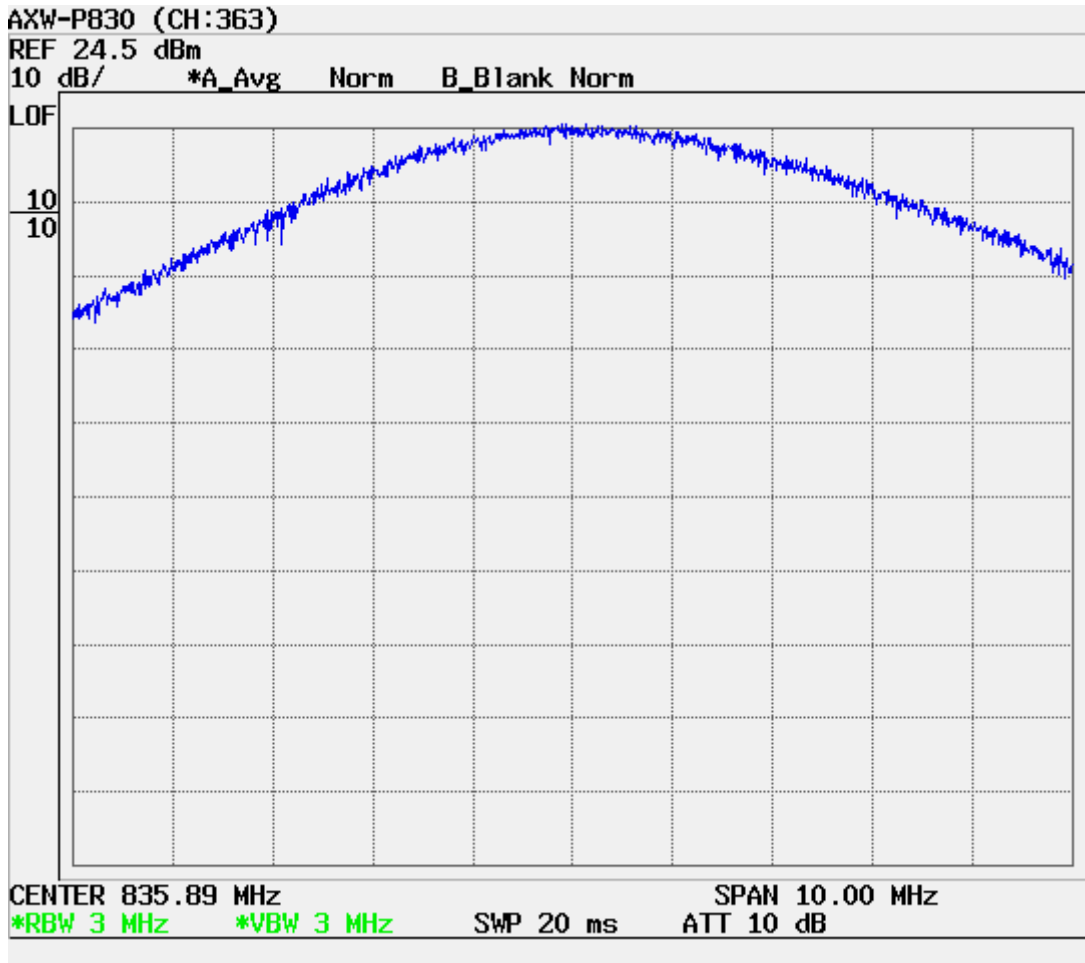

ATTACHMENT D – TEST PLOTS

CDMA MODE (1013 CH.) Conducted Spurious

CDMA MODE (0363 CH.) Conducted Spurious

CDMA MODE (0777 CH.) Conducted Spurious

CDMA MODE (0363 CH.) : Channel Power

CDMA Mode (0363 CH.) : Occupied Bandwidth

CDMA Cellular (1013 CH.) Band Edge

CDMA Cellular (777 CH.) Band Edge

CDMA (1013 CH) Test Mode: POWER OUT

CDMA (0363 CH) Test Mode: POWER OUT

CDMA (0777 CH) Test Mode: POWER OUT