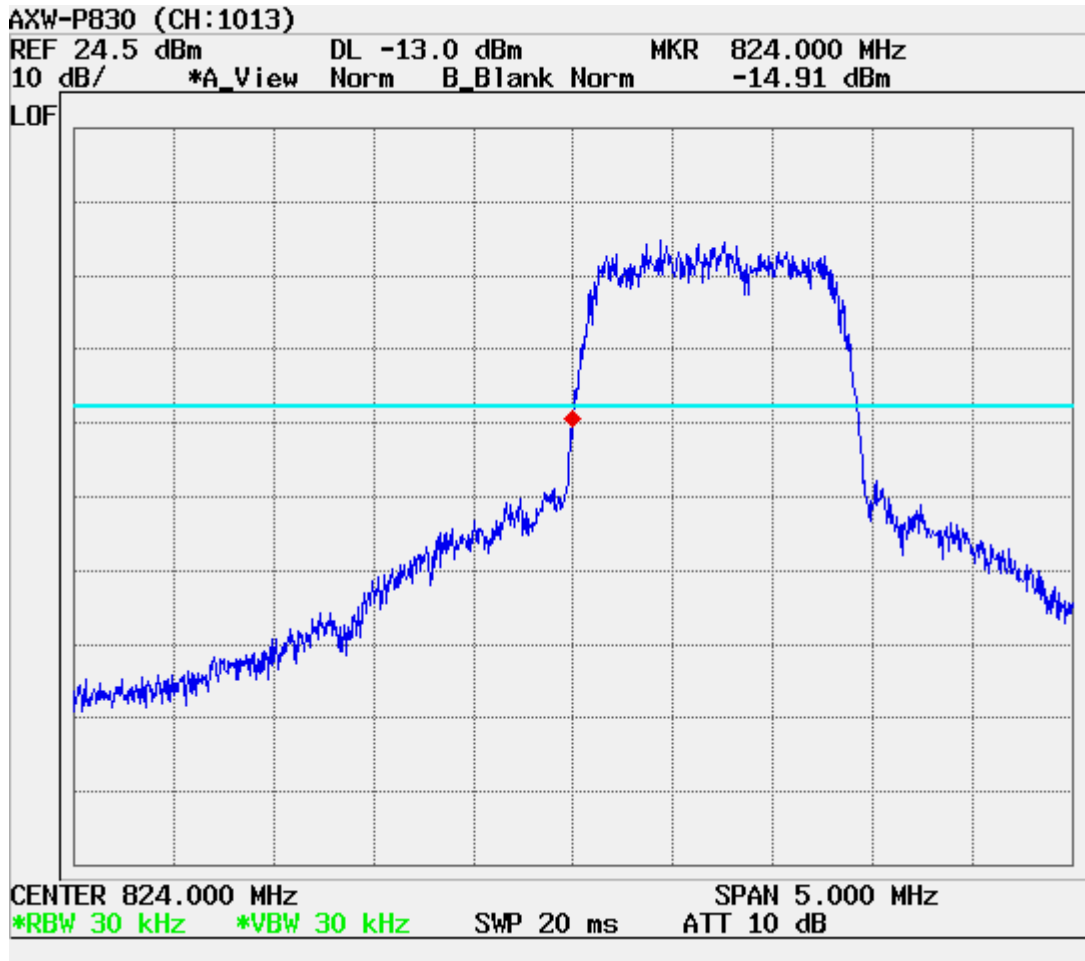

ATTACHMENT D – TEST PLOTS

CDMA MODE (1013 CH.) Conducted Spurious

CDMA MODE (0363 CH.) Conducted Spurious

CDMA MODE (0777 CH.) Conducted Spurious

CDMA MODE (0363 CH.) : Channel Power

CDMA Mode (0363 CH.) : Occupied Bandwidth

CDMA Cellular (1013 CH.) Band Edge

CDMA Cellular (777 CH.) Band Edge

CDMA (1013 CH) Test Mode: POWER OUT

CDMA (0363 CH) Test Mode: POWER OUT

CDMA (0777 CH) Test Mode: POWER OUT