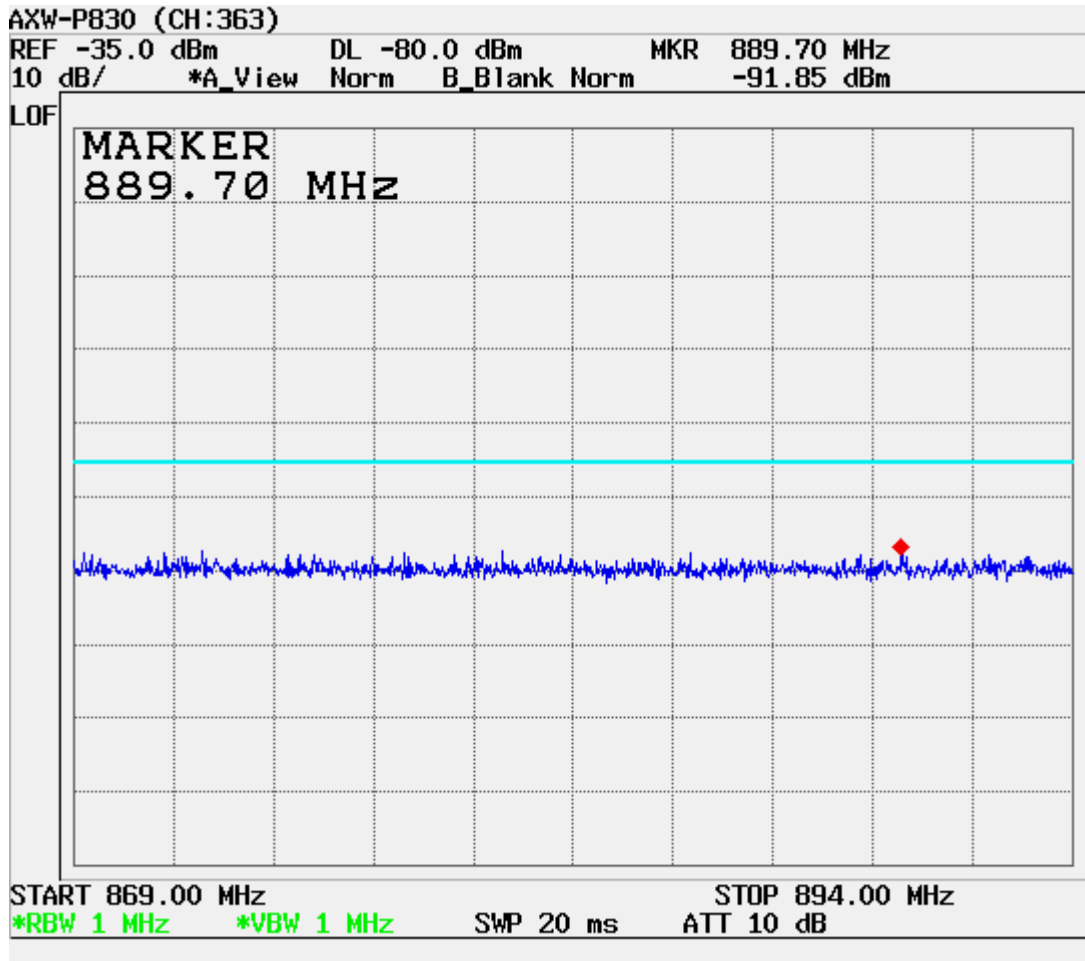

ATTACHMENT D – TEST PLOTS

CDMA MODE (1013 CH.) Conducted Spurious

CDMA MODE (0363 CH.) Conducted Spurious

CDMA MODE (0777 CH.) Conducted Spurious

CDMA MODE (0363 CH.) : Channel Power

CDMA Mode (0363 CH.) : Occupied Bandwidth

CDMA Cellular (1013 CH.) Band Edge

CDMA Cellular (777 CH.) Band Edge

CDMA (1013 CH) Test Mode: POWER OUT

CDMA (0363 CH) Test Mode: POWER OUT

CDMA (0777 CH) Test Mode: POWER OUT