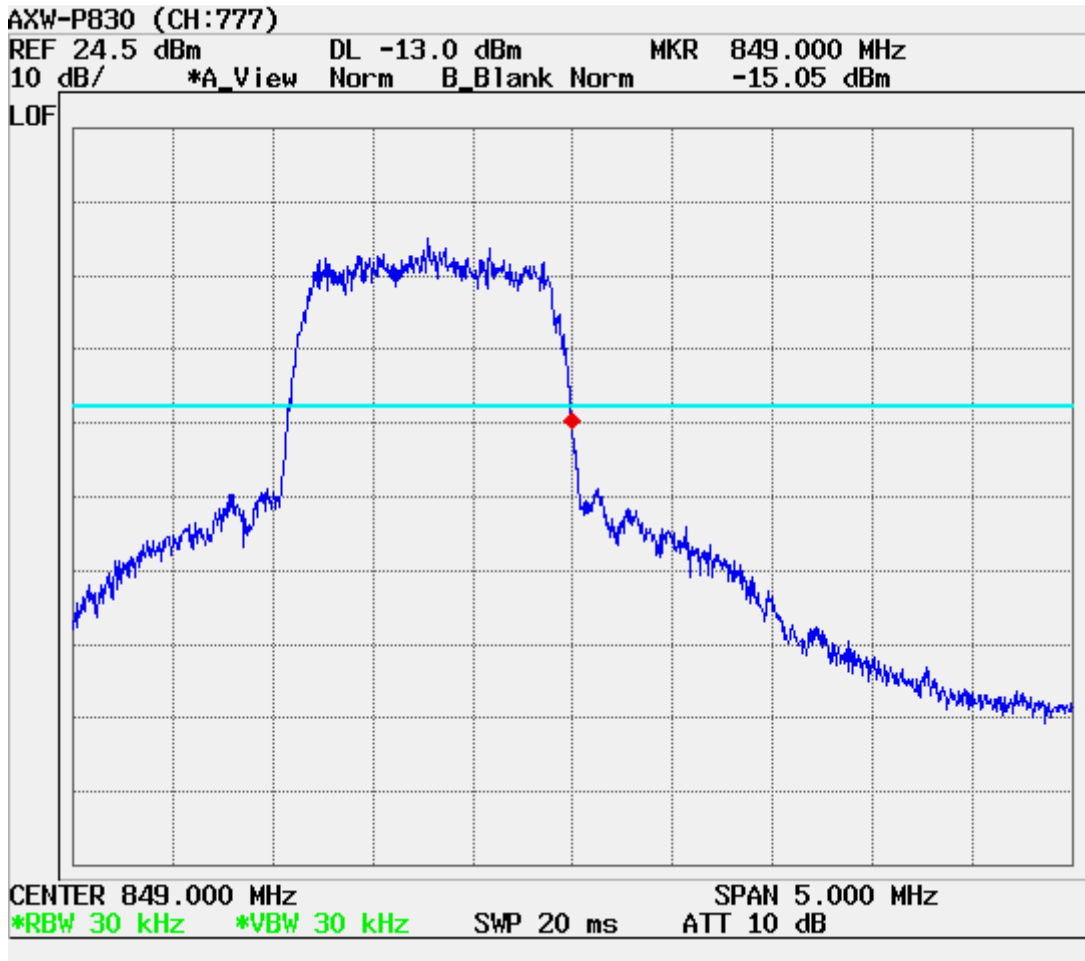

ATTACHMENT D – TEST PLOTS

CDMA MODE (1013 CH.) Conducted Spurious

CDMA MODE (0363 CH.) Conducted Spurious

CDMA MODE (0777 CH.) Conducted Spurious

CDMA MODE (0363 CH.) : Channel Power

CDMA Mode (0363 CH.) : Occupied Bandwidth

CDMA Cellular (1013 CH.) Band Edge

CDMA Cellular (777 CH.) Band Edge

CDMA (1013 CH) Test Mode: POWER OUT

CDMA (0363 CH) Test Mode: POWER OUT

CDMA (0777 CH) Test Mode: POWER OUT