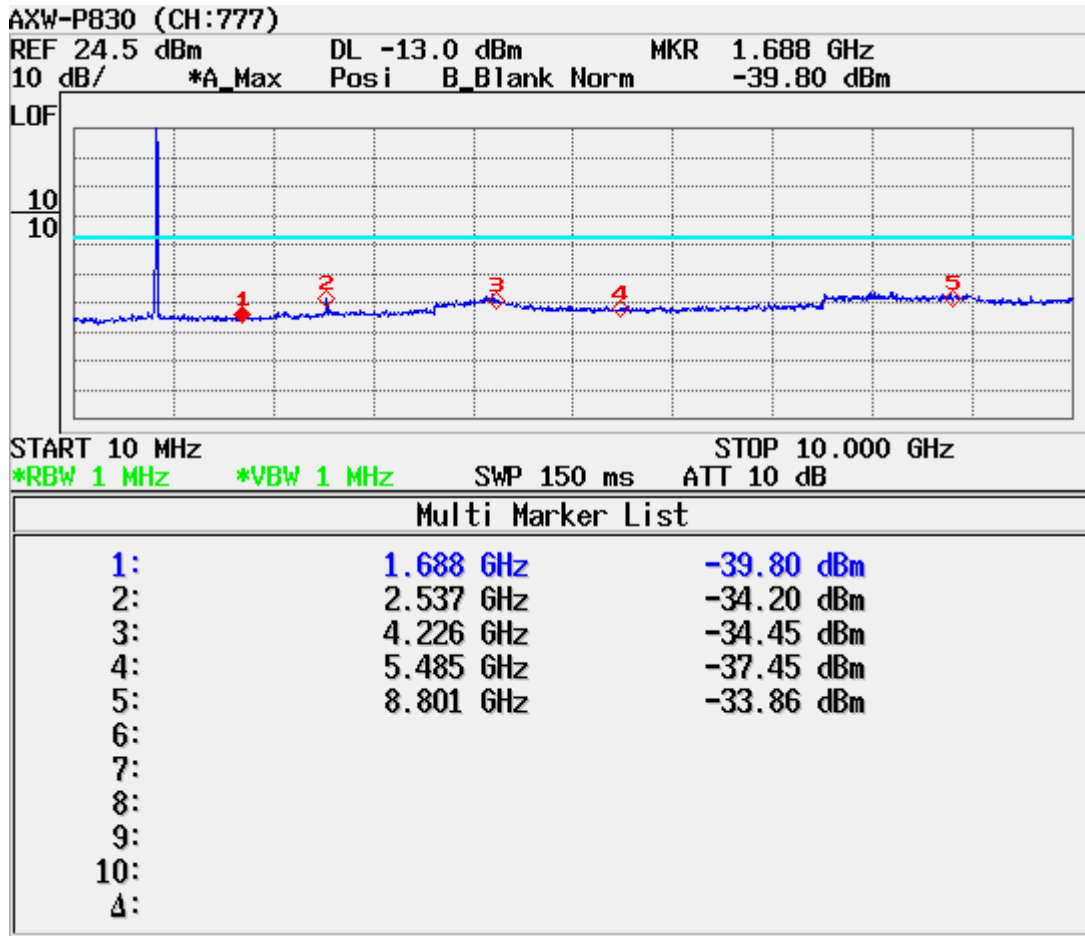

ATTACHMENT D – TEST PLOTS

CDMA MODE (1013 CH.) Conducted Spurious

CDMA MODE (0363 CH.) Conducted Spurious

CDMA MODE (0777 CH.) Conducted Spurious

CDMA MODE (0363 CH.) : Channel Power

CDMA Mode (0363 CH.) : Occupied Bandwidth

CDMA Cellular (1013 CH.) Band Edge

CDMA Cellular (777 CH.) Band Edge

CDMA (1013 CH) Test Mode: POWER OUT

CDMA (0363 CH) Test Mode: POWER OUT

CDMA (0777 CH) Test Mode: POWER OUT