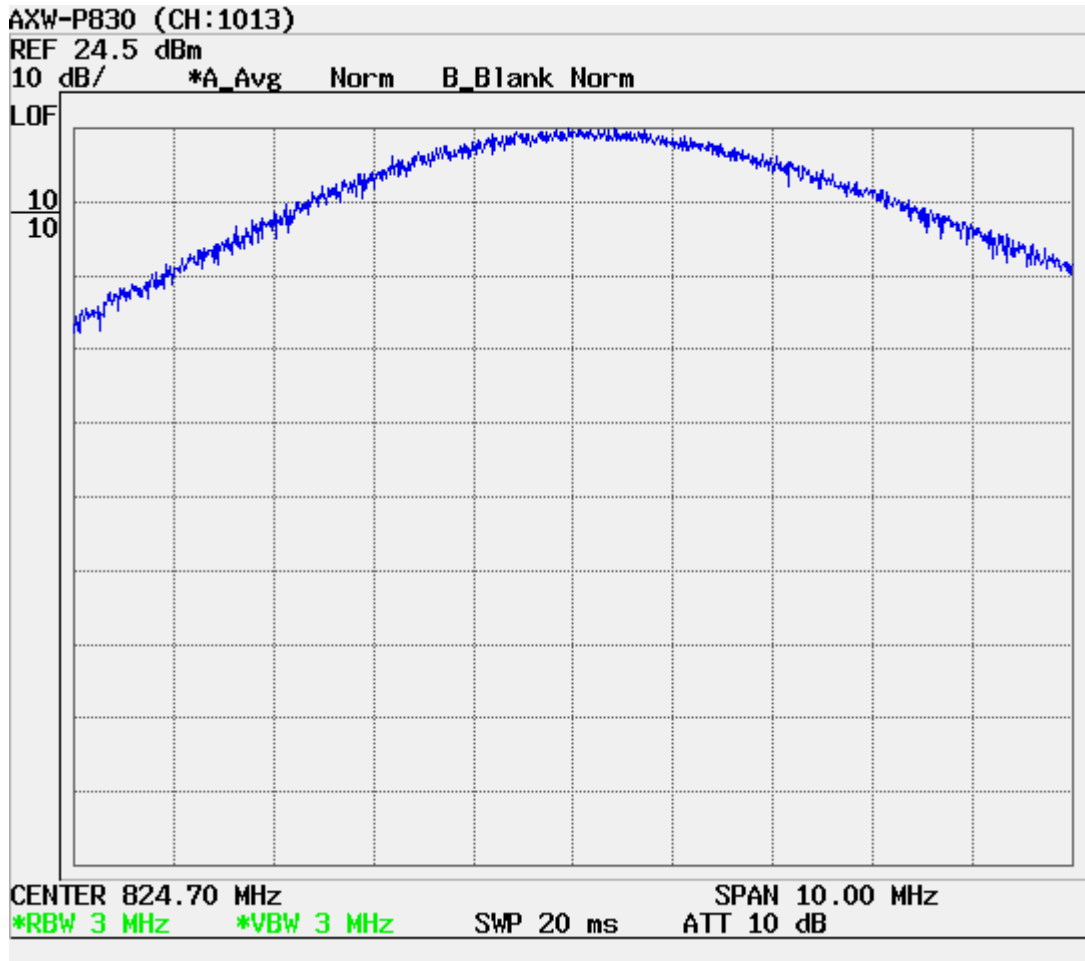

ATTACHMENT D – TEST PLOTS

CDMA MODE (1013 CH.) Conducted Spurious

CDMA MODE (0363 CH.) Conducted Spurious

CDMA MODE (0777 CH.) Conducted Spurious

CDMA MODE (0363 CH.) : Channel Power

CDMA Mode (0363 CH.) : Occupied Bandwidth

CDMA Cellular (1013 CH.) Band Edge

CDMA Cellular (777 CH.) Band Edge

CDMA (1013 CH) Test Mode: POWER OUT

CDMA (0363 CH) Test Mode: POWER OUT

CDMA (0777 CH) Test Mode: POWER OUT