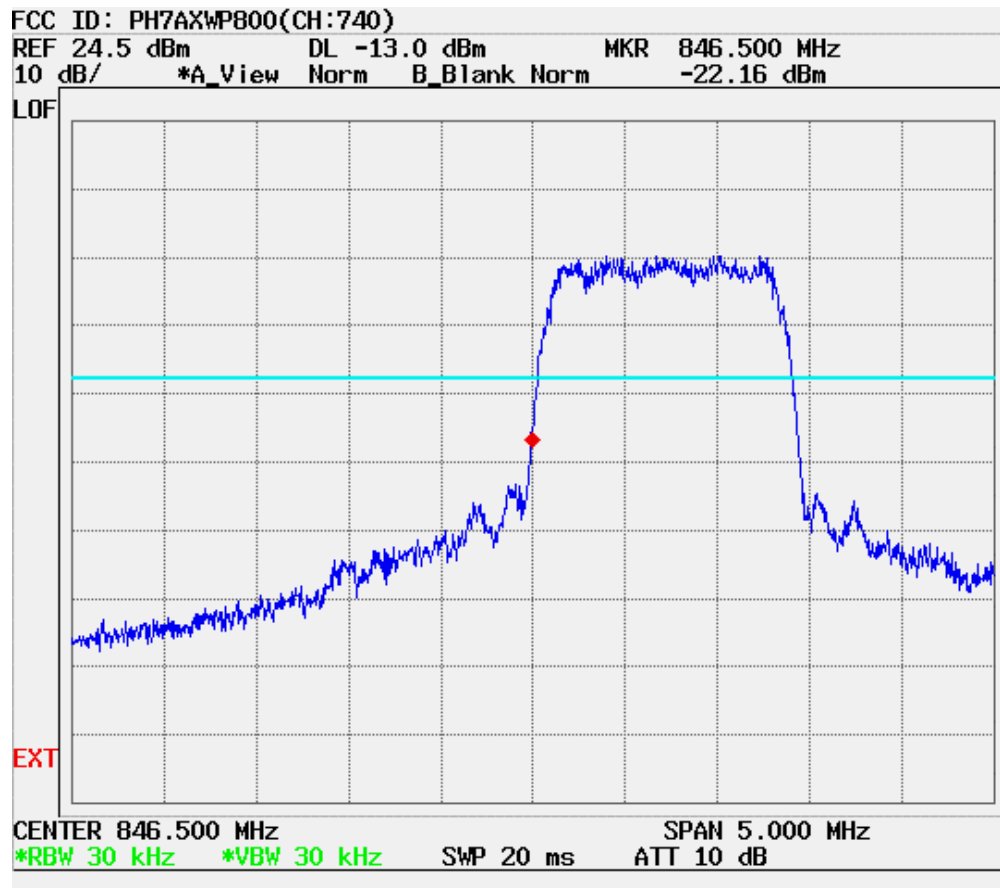

CDMA MODE (1013 CH.) Conducted Spurious

CDMA MODE (0363 CH.) Conducted Spurious

CDMA MODE (0777 CH.) Conducted Spurious

CDMA MODE (0363 CH.) : Channel Power

CDMA Mode (0363 CH.) : Occupied Bandwidth

CDMA Cellular (643 CH.) Upper Edge- Block A

| CDMA Cellular (690 CH.) Lower Edge- Block B

CDMA Cellular (310 CH.) Upper Edge- Block A

CDMA Cellular (357 CH.) Lower Edge- Block B

| CDMA Cellular (1013 CH.) Band Edge

| CDMA Cellular (777 CH.) Band Edge

| CDMA Cellular (693 CH.) Upper Edge- Block A

| CDMA Cellular (740 CH.) Lower Edge- Block B

| CDMA (1013 CH) Test Mode: POWER OUT

| CDMA (0363 CH) Test Mode: POWER OUT

| CDMA (0777 CH) Test Mode: POWER OUT