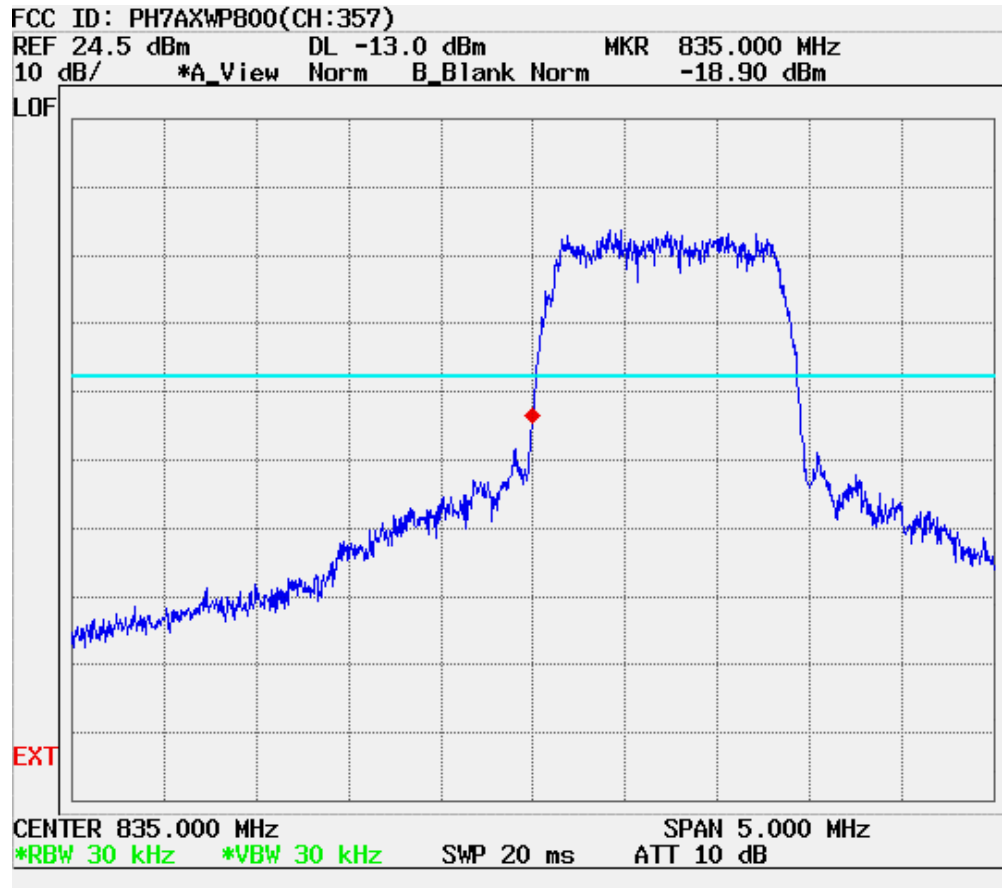

CDMA MODE (1013 CH.) Conducted Spurious

CDMA MODE (0363 CH.) Conducted Spurious

CDMA MODE (0777 CH.) Conducted Spurious

CDMA MODE (0363 CH.) : Channel Power

CDMA Mode (0363 CH.) : Occupied Bandwidth

CDMA Cellular (643 CH.) Upper Edge- Block A

| CDMA Cellular (690 CH.) Lower Edge- Block B

CDMA Cellular (310 CH.) Upper Edge- Block A

CDMA Cellular (357 CH.) Lower Edge- Block B

| CDMA Cellular (1013 CH.) Band Edge

| CDMA Cellular (777 CH.) Band Edge

| CDMA Cellular (693 CH.) Upper Edge- Block A

| CDMA Cellular (740 CH.) Lower Edge- Block B

| CDMA (1013 CH) Test Mode: POWER OUT

| CDMA (0363 CH) Test Mode: POWER OUT

| CDMA (0777 CH) Test Mode: POWER OUT