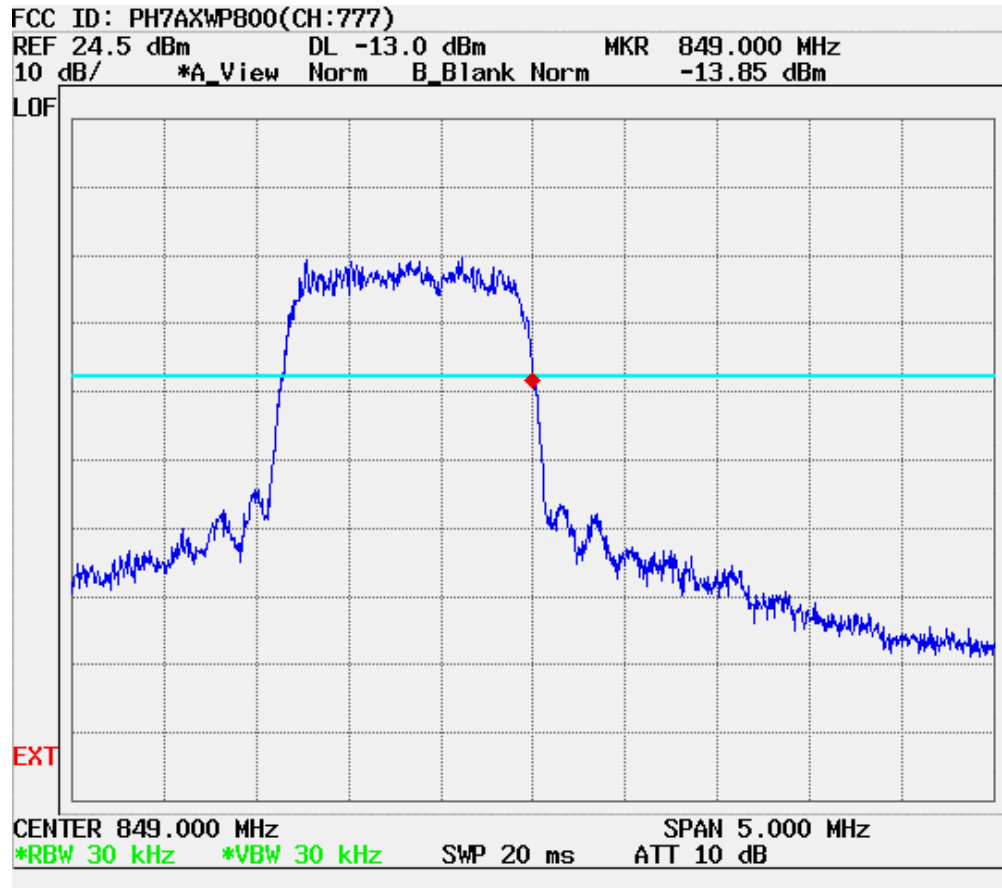

CDMA MODE (1013 CH.) Conducted Spurious

CDMA MODE (0363 CH.) Conducted Spurious

CDMA MODE (0777 CH.) Conducted Spurious

CDMA MODE (0363 CH.) : Channel Power

CDMA Mode (0363 CH.) : Occupied Bandwidth

CDMA Cellular (643 CH.) Upper Edge- Block A

| CDMA Cellular (690 CH.) Lower Edge- Block B

CDMA Cellular (310 CH.) Upper Edge- Block A

CDMA Cellular (357 CH.) Lower Edge- Block B

| CDMA Cellular (1013 CH.) Band Edge

| CDMA Cellular (777 CH.) Band Edge

| CDMA Cellular (693 CH.) Upper Edge- Block A

| CDMA Cellular (740 CH.) Lower Edge- Block B

| CDMA (1013 CH) Test Mode: POWER OUT

| CDMA (0363 CH) Test Mode: POWER OUT

| CDMA (0777 CH) Test Mode: POWER OUT