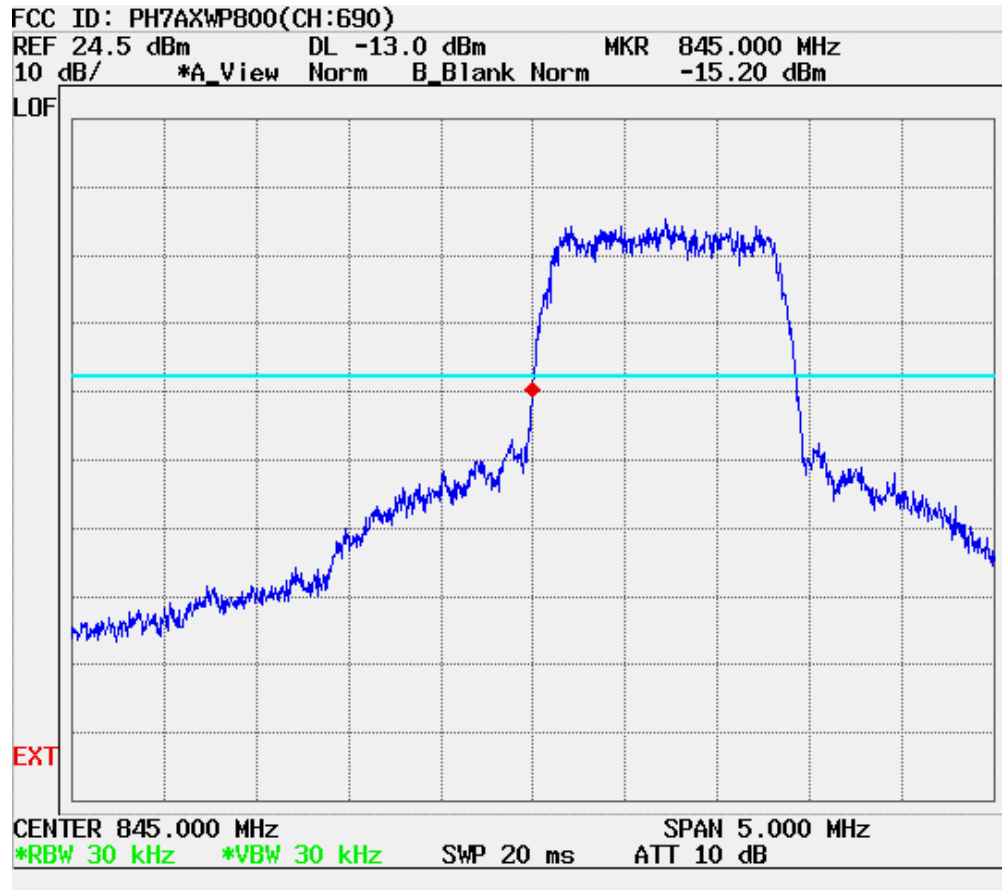

CDMA MODE (1013 CH.) Conducted Spurious

CDMA MODE (0363 CH.) Conducted Spurious

CDMA MODE (0777 CH.) Conducted Spurious

CDMA MODE (0363 CH.) : Channel Power

CDMA Mode (0363 CH.) : Occupied Bandwidth

CDMA Cellular (643 CH.) Upper Edge- Block A

| CDMA Cellular (690 CH.) Lower Edge- Block B

CDMA Cellular (310 CH.) Upper Edge- Block A

CDMA Cellular (357 CH.) Lower Edge- Block B

| CDMA Cellular (1013 CH.) Band Edge

| CDMA Cellular (777 CH.) Band Edge

| CDMA Cellular (693 CH.) Upper Edge- Block A

| CDMA Cellular (740 CH.) Lower Edge- Block B

| CDMA (1013 CH) Test Mode: POWER OUT

| CDMA (0363 CH) Test Mode: POWER OUT

| CDMA (0777 CH) Test Mode: POWER OUT