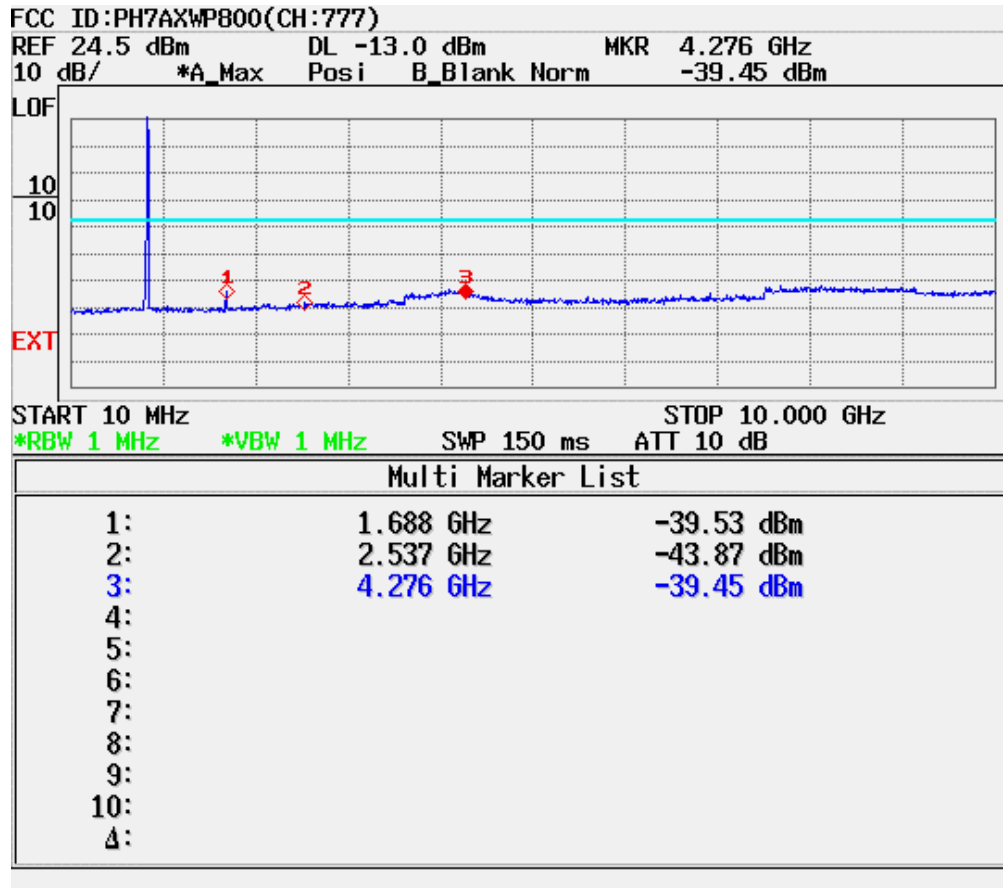

CDMA MODE (1013 CH.) Conducted Spurious

CDMA MODE (0363 CH.) Conducted Spurious

CDMA MODE (0777 CH.) Conducted Spurious

CDMA MODE (0363 CH.) : Channel Power

CDMA Mode (0363 CH.) : Occupied Bandwidth

CDMA Cellular (643 CH.) Upper Edge- Block A

| CDMA Cellular (690 CH.) Lower Edge- Block B

CDMA Cellular (310 CH.) Upper Edge- Block A

CDMA Cellular (357 CH.) Lower Edge- Block B

| CDMA Cellular (1013 CH.) Band Edge

| CDMA Cellular (777 CH.) Band Edge

| CDMA Cellular (693 CH.) Upper Edge- Block A

| CDMA Cellular (740 CH.) Lower Edge- Block B

| CDMA (1013 CH) Test Mode: POWER OUT

| CDMA (0363 CH) Test Mode: POWER OUT

| CDMA (0777 CH) Test Mode: POWER OUT