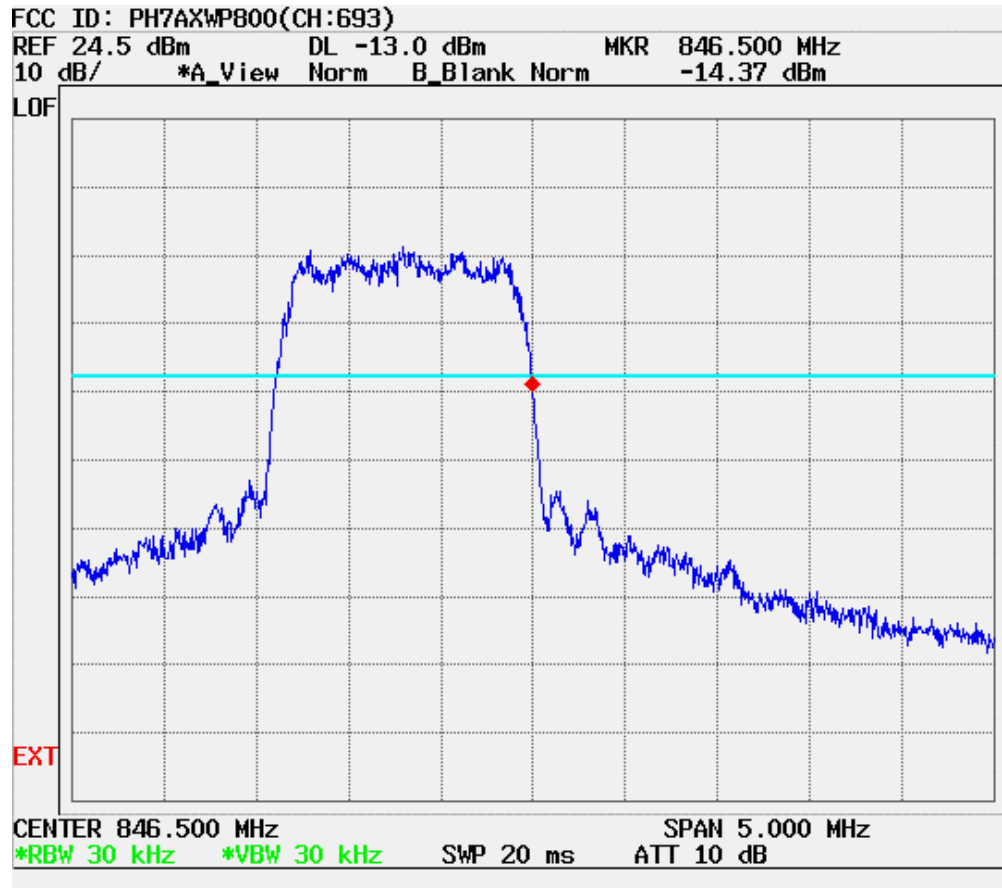

CDMA MODE (1013 CH.) Conducted Spurious

CDMA MODE (0363 CH.) Conducted Spurious

CDMA MODE (0777 CH.) Conducted Spurious

CDMA MODE (0363 CH.) : Channel Power

CDMA Mode (0363 CH.) : Occupied Bandwidth

CDMA Cellular (643 CH.) Upper Edge- Block A

| CDMA Cellular (690 CH.) Lower Edge- Block B

CDMA Cellular (310 CH.) Upper Edge- Block A

CDMA Cellular (357 CH.) Lower Edge- Block B

| CDMA Cellular (1013 CH.) Band Edge

| CDMA Cellular (777 CH.) Band Edge

| CDMA Cellular (693 CH.) Upper Edge- Block A

| CDMA Cellular (740 CH.) Lower Edge- Block B

| CDMA (1013 CH) Test Mode: POWER OUT

| CDMA (0363 CH) Test Mode: POWER OUT

| CDMA (0777 CH) Test Mode: POWER OUT