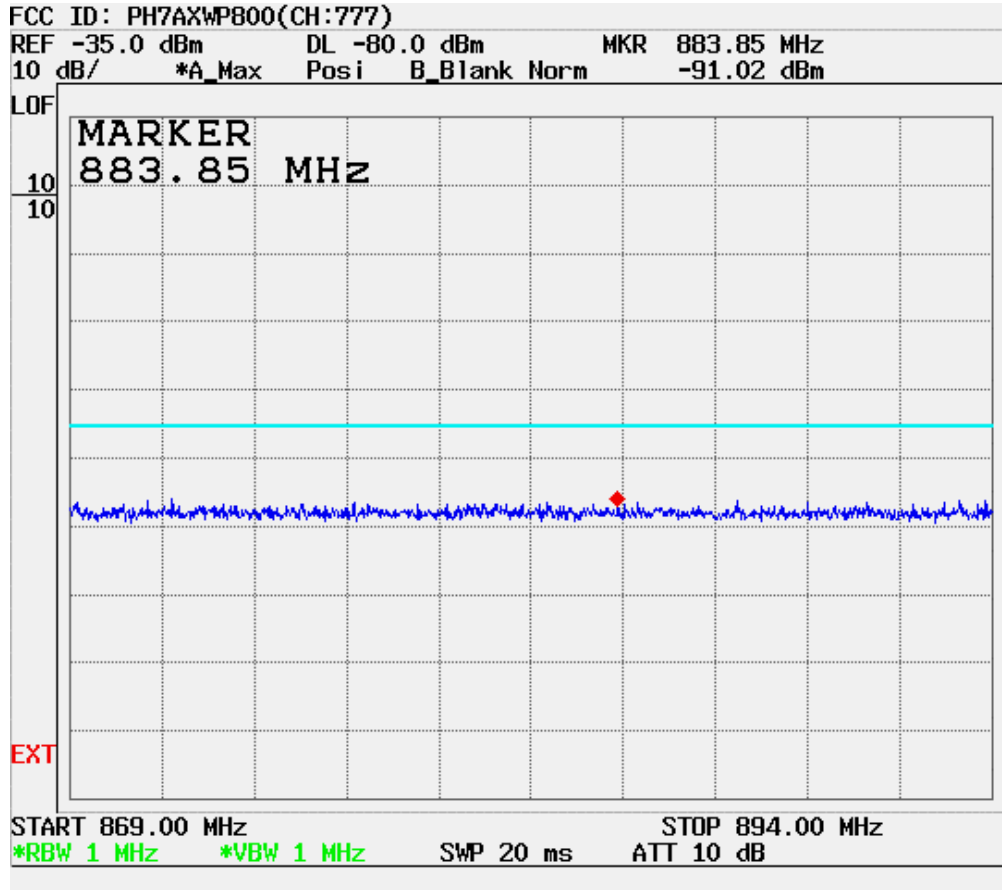

CDMA MODE (1013 CH.) Conducted Spurious

CDMA MODE (0363 CH.) Conducted Spurious

CDMA MODE (0777 CH.) Conducted Spurious

CDMA MODE (0363 CH.) : Channel Power

CDMA Mode (0363 CH.) : Occupied Bandwidth

CDMA Cellular (643 CH.) Upper Edge- Block A

| CDMA Cellular (690 CH.) Lower Edge- Block B

CDMA Cellular (310 CH.) Upper Edge- Block A

CDMA Cellular (357 CH.) Lower Edge- Block B

| CDMA Cellular (1013 CH.) Band Edge

| CDMA Cellular (777 CH.) Band Edge

| CDMA Cellular (693 CH.) Upper Edge- Block A

| CDMA Cellular (740 CH.) Lower Edge- Block B

| CDMA (1013 CH) Test Mode: POWER OUT

| CDMA (0363 CH) Test Mode: POWER OUT

| CDMA (0777 CH) Test Mode: POWER OUT