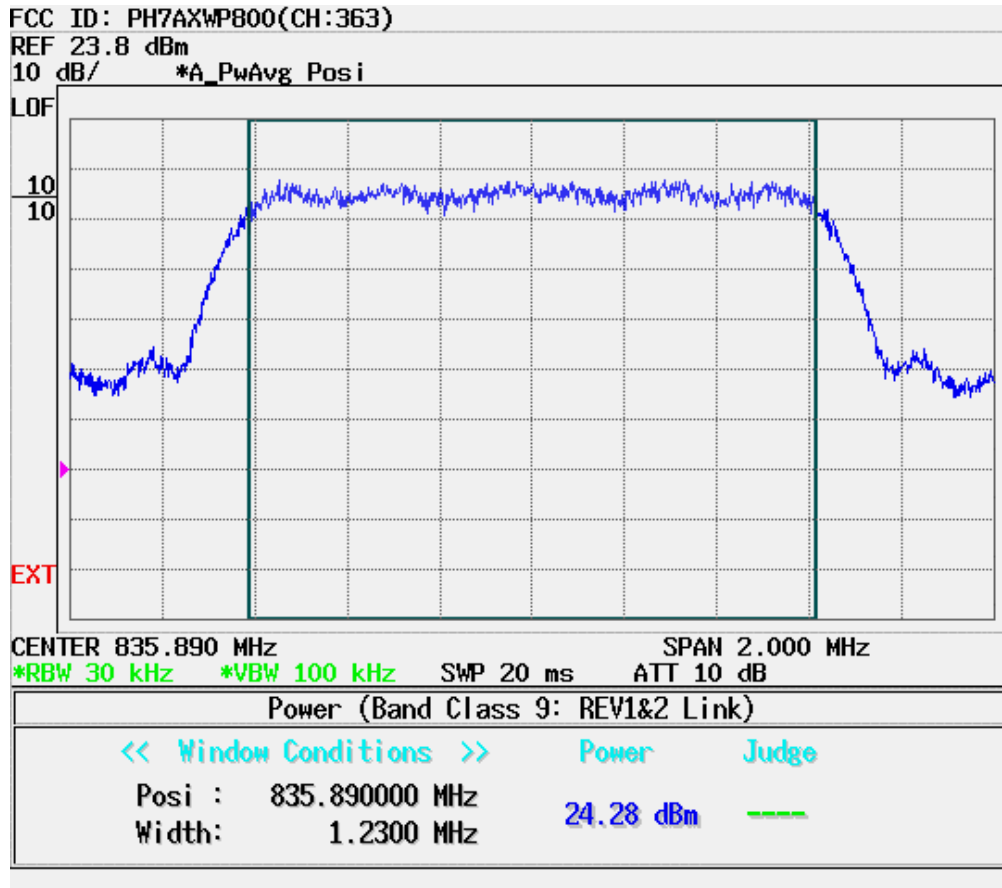

CDMA MODE (1013 CH.) Conducted Spurious

CDMA MODE (0363 CH.) Conducted Spurious

CDMA MODE (0777 CH.) Conducted Spurious

CDMA MODE (0363 CH.) : Channel Power

CDMA Mode (0363 CH.) : Occupied Bandwidth

CDMA Cellular (643 CH.) Upper Edge- Block A

| CDMA Cellular (690 CH.) Lower Edge- Block B

CDMA Cellular (310 CH.) Upper Edge- Block A

CDMA Cellular (357 CH.) Lower Edge- Block B

| CDMA Cellular (1013 CH.) Band Edge

| CDMA Cellular (777 CH.) Band Edge

| CDMA Cellular (693 CH.) Upper Edge- Block A

| CDMA Cellular (740 CH.) Lower Edge- Block B

| CDMA (1013 CH) Test Mode: POWER OUT

| CDMA (0363 CH) Test Mode: POWER OUT

| CDMA (0777 CH) Test Mode: POWER OUT