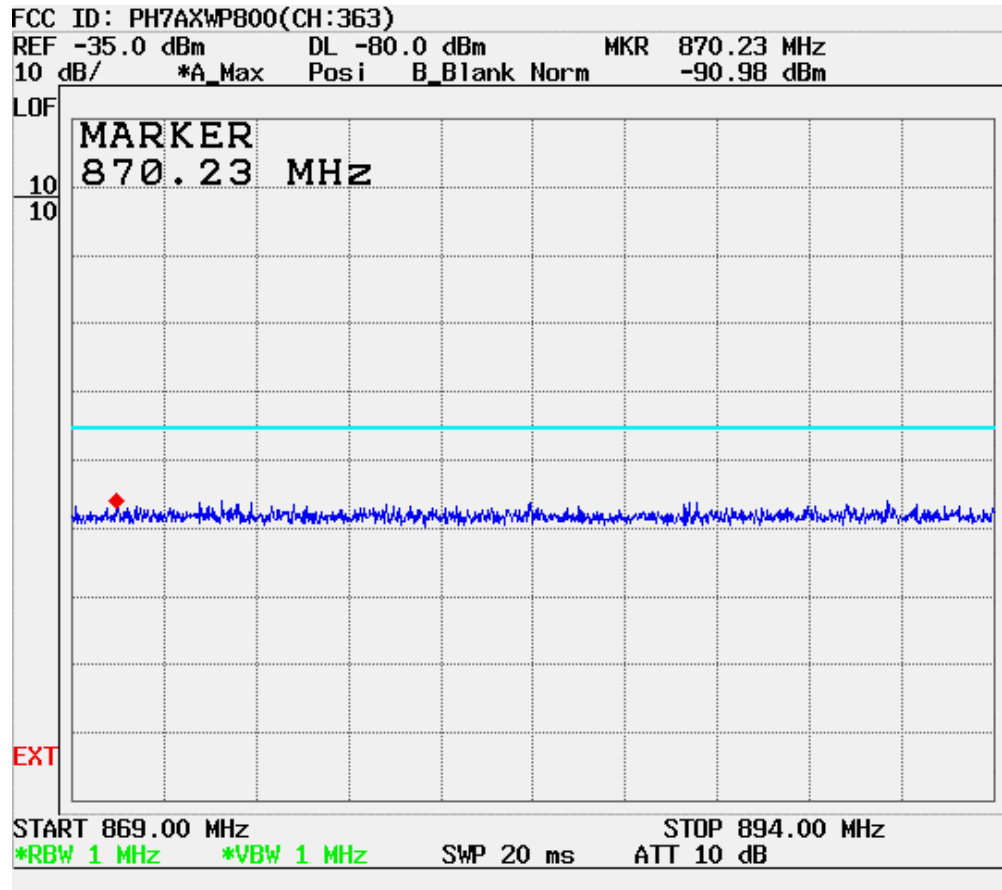

CDMA MODE (1013 CH.) Conducted Spurious

CDMA MODE (0363 CH.) Conducted Spurious

CDMA MODE (0777 CH.) Conducted Spurious

CDMA MODE (0363 CH.) : Channel Power

CDMA Mode (0363 CH.) : Occupied Bandwidth

CDMA Cellular (643 CH.) Upper Edge- Block A

| CDMA Cellular (690 CH.) Lower Edge- Block B

CDMA Cellular (310 CH.) Upper Edge- Block A

CDMA Cellular (357 CH.) Lower Edge- Block B

| CDMA Cellular (1013 CH.) Band Edge

| CDMA Cellular (777 CH.) Band Edge

| CDMA Cellular (693 CH.) Upper Edge- Block A

| CDMA Cellular (740 CH.) Lower Edge- Block B

| CDMA (1013 CH) Test Mode: POWER OUT

| CDMA (0363 CH) Test Mode: POWER OUT

| CDMA (0777 CH) Test Mode: POWER OUT