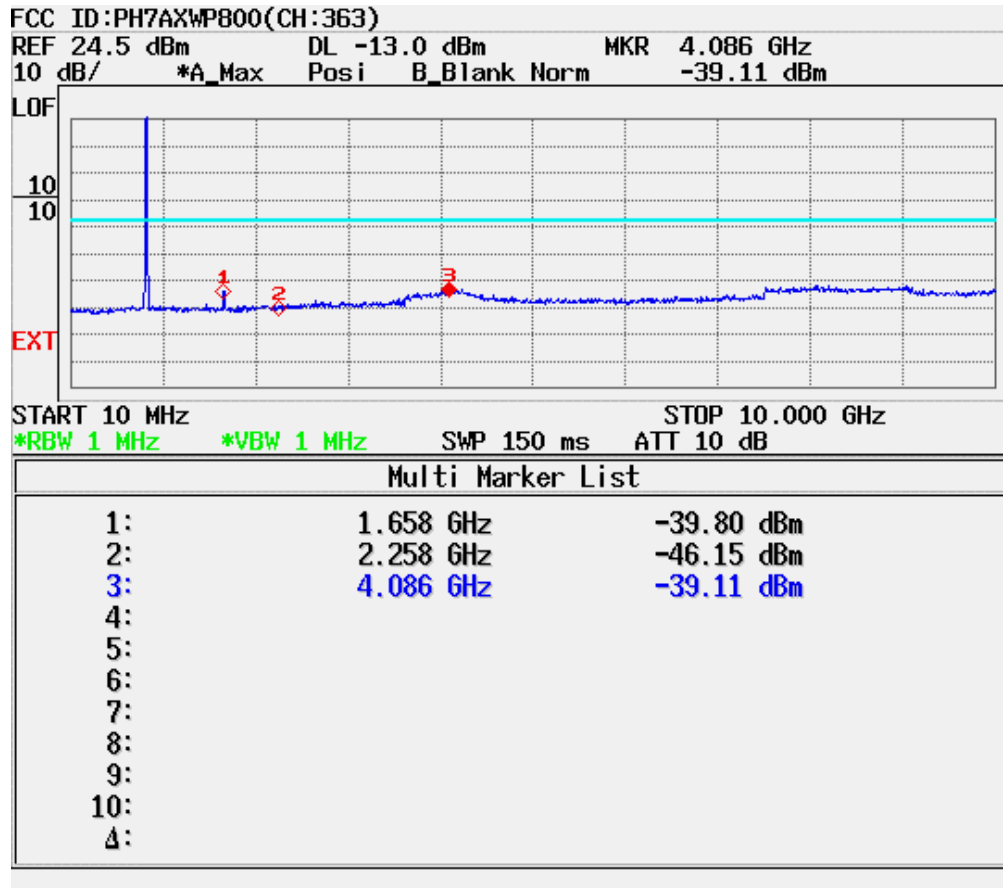

CDMA MODE (1013 CH.) Conducted Spurious

CDMA MODE (0363 CH.) Conducted Spurious

CDMA MODE (0777 CH.) Conducted Spurious

CDMA MODE (0363 CH.) : Channel Power

CDMA Mode (0363 CH.) : Occupied Bandwidth

CDMA Cellular (643 CH.) Upper Edge- Block A

| CDMA Cellular (690 CH.) Lower Edge- Block B

CDMA Cellular (310 CH.) Upper Edge- Block A

CDMA Cellular (357 CH.) Lower Edge- Block B

| CDMA Cellular (1013 CH.) Band Edge

| CDMA Cellular (777 CH.) Band Edge

| CDMA Cellular (693 CH.) Upper Edge- Block A

| CDMA Cellular (740 CH.) Lower Edge- Block B

| CDMA (1013 CH) Test Mode: POWER OUT

| CDMA (0363 CH) Test Mode: POWER OUT

| CDMA (0777 CH) Test Mode: POWER OUT