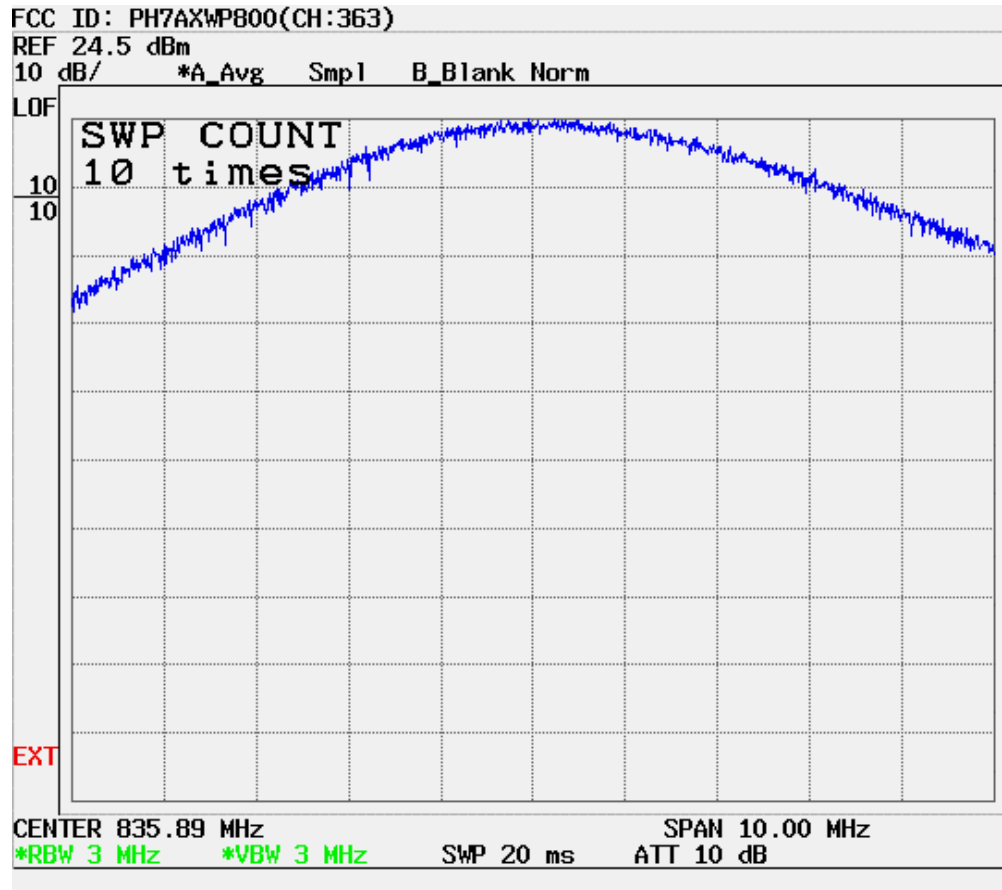

| CDMA Cellular (693 CH.) Upper Edge- Block A

| CDMA Cellular (740 CH.) Lower Edge- Block B

| CDMA (1013 CH) Test Mode: POWER OUT

| CDMA (0363 CH) Test Mode: POWER OUT

| CDMA (0777 CH) Test Mode: POWER OUT