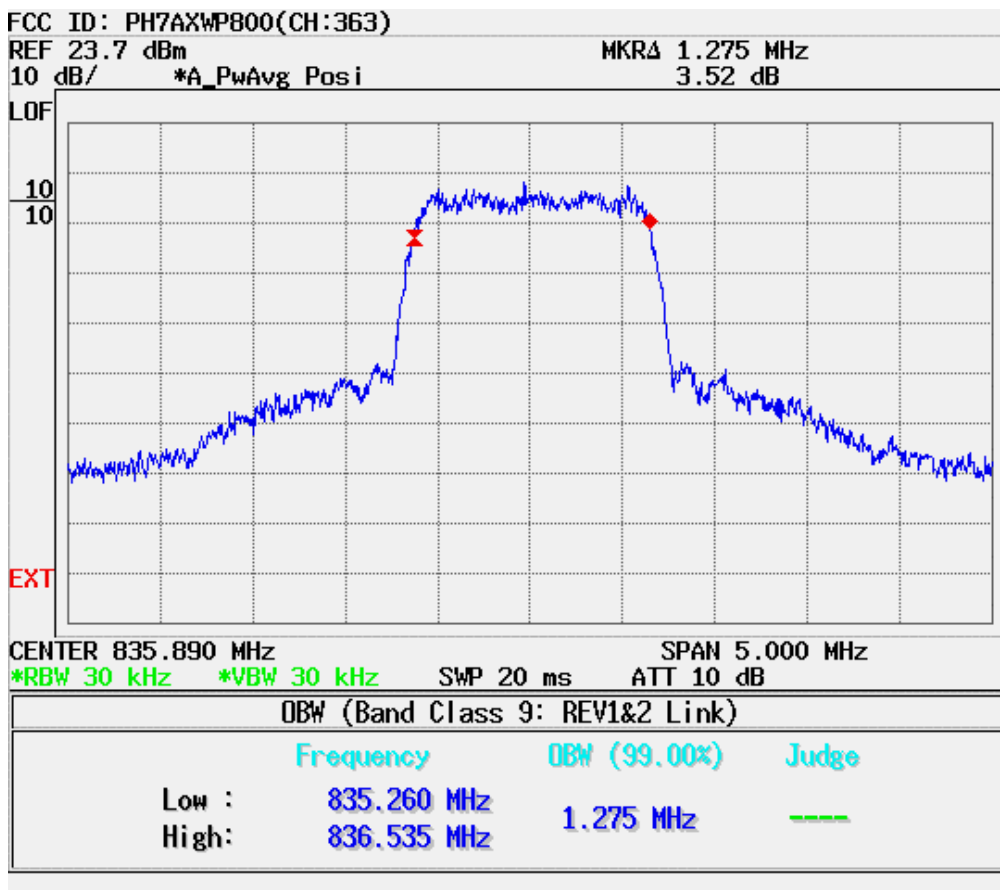

CDMA MODE (1013 CH.) Conducted Spurious

CDMA MODE (0363 CH.) Conducted Spurious

CDMA MODE (0777 CH.) Conducted Spurious

CDMA MODE (0363 CH.) : Channel Power

CDMA Mode (0363 CH.) : Occupied Bandwidth

CDMA Cellular (643 CH.) Upper Edge- Block A

| CDMA Cellular (690 CH.) Lower Edge- Block B

CDMA Cellular (310 CH.) Upper Edge- Block A

CDMA Cellular (357 CH.) Lower Edge- Block B

| CDMA Cellular (1013 CH.) Band Edge

| CDMA Cellular (777 CH.) Band Edge

| CDMA Cellular (693 CH.) Upper Edge- Block A

| CDMA Cellular (740 CH.) Lower Edge- Block B

| CDMA (1013 CH) Test Mode: POWER OUT

| CDMA (0363 CH) Test Mode: POWER OUT

| CDMA (0777 CH) Test Mode: POWER OUT