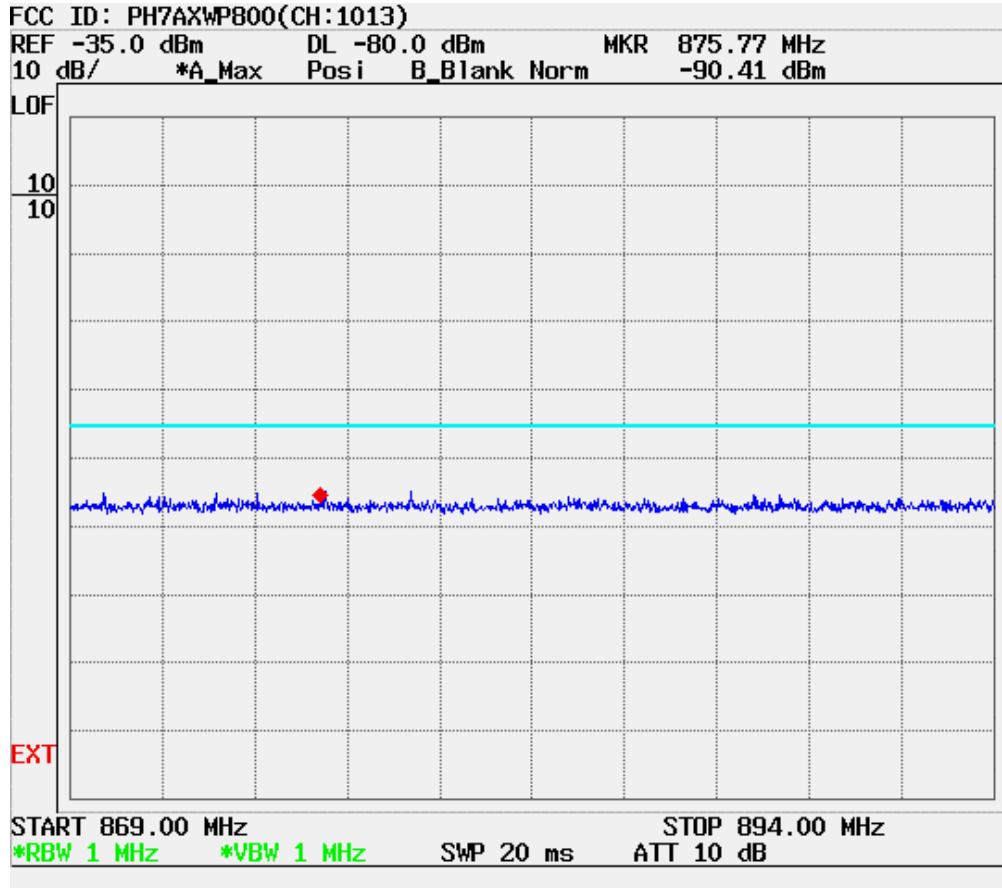

CDMA MODE (1013 CH.) Conducted Spurious

CDMA MODE (0363 CH.) Conducted Spurious

CDMA MODE (0777 CH.) Conducted Spurious

CDMA MODE (0363 CH.) : Channel Power

CDMA Mode (0363 CH.) : Occupied Bandwidth

CDMA Cellular (643 CH.) Upper Edge- Block A

| CDMA Cellular (690 CH.) Lower Edge- Block B

CDMA Cellular (310 CH.) Upper Edge- Block A

CDMA Cellular (357 CH.) Lower Edge- Block B

| CDMA Cellular (1013 CH.) Band Edge

| CDMA Cellular (777 CH.) Band Edge

| CDMA Cellular (693 CH.) Upper Edge- Block A

| CDMA Cellular (740 CH.) Lower Edge- Block B

| CDMA (1013 CH) Test Mode: POWER OUT

| CDMA (0363 CH) Test Mode: POWER OUT

| CDMA (0777 CH) Test Mode: POWER OUT