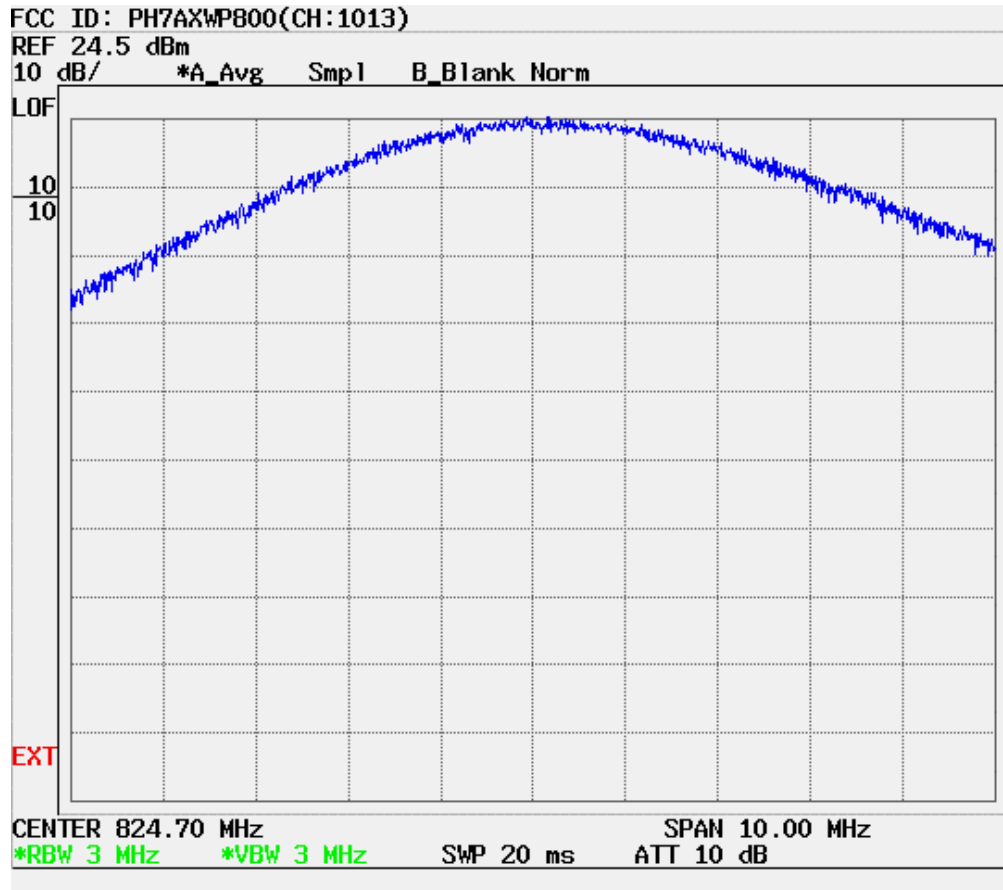

| CDMA Cellular (690 CH.) Lower Edge- Block B

CDMA Cellular (310 CH.) Upper Edge- Block A

CDMA Cellular (357 CH.) Lower Edge- Block B

| CDMA Cellular (1013 CH.) Band Edge

| CDMA Cellular (777 CH.) Band Edge

| CDMA Cellular (693 CH.) Upper Edge- Block A

| CDMA Cellular (740 CH.) Lower Edge- Block B

| CDMA (1013 CH) Test Mode: POWER OUT

| CDMA (0363 CH) Test Mode: POWER OUT

| CDMA (0777 CH) Test Mode: POWER OUT