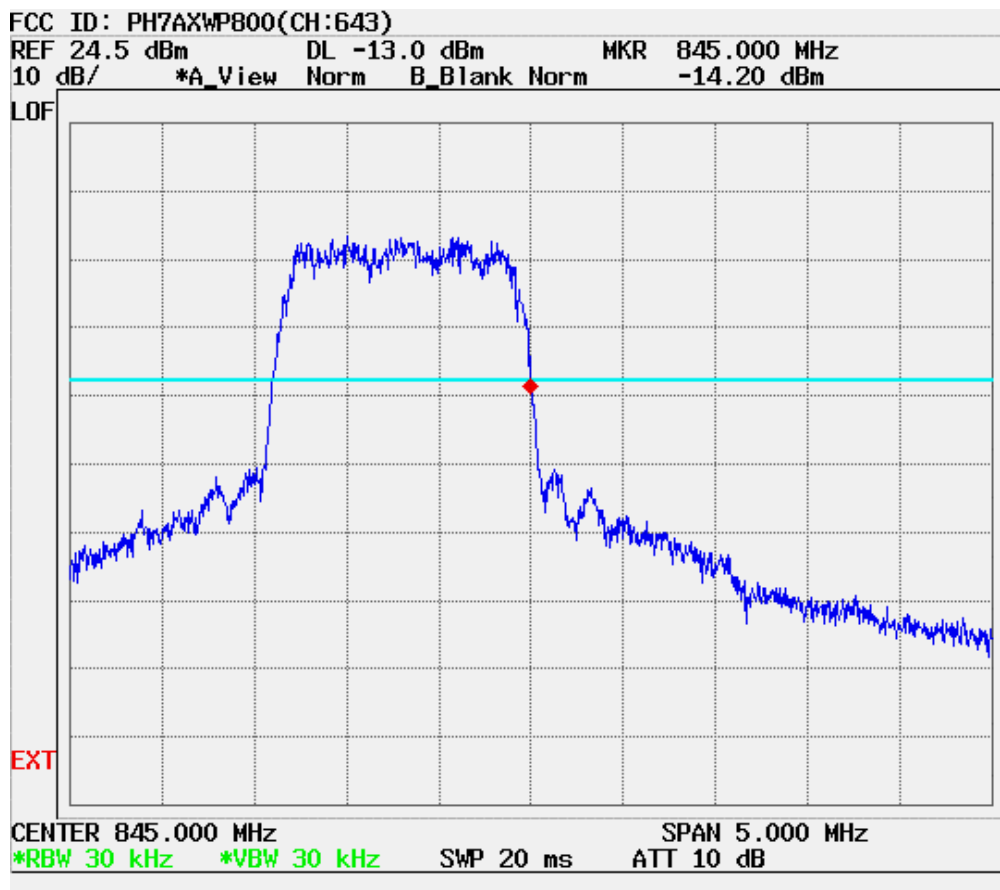

CDMA MODE (1013 CH.) Conducted Spurious

CDMA MODE (0363 CH.) Conducted Spurious

CDMA MODE (0777 CH.) Conducted Spurious

CDMA MODE (0363 CH.) : Channel Power

CDMA Mode (0363 CH.) : Occupied Bandwidth

CDMA Cellular (643 CH.) Upper Edge- Block A

| CDMA Cellular (690 CH.) Lower Edge- Block B

CDMA Cellular (310 CH.) Upper Edge- Block A

CDMA Cellular (357 CH.) Lower Edge- Block B

| CDMA Cellular (1013 CH.) Band Edge

| CDMA Cellular (777 CH.) Band Edge

| CDMA Cellular (693 CH.) Upper Edge- Block A

| CDMA Cellular (740 CH.) Lower Edge- Block B

| CDMA (1013 CH) Test Mode: POWER OUT

| CDMA (0363 CH) Test Mode: POWER OUT

| CDMA (0777 CH) Test Mode: POWER OUT