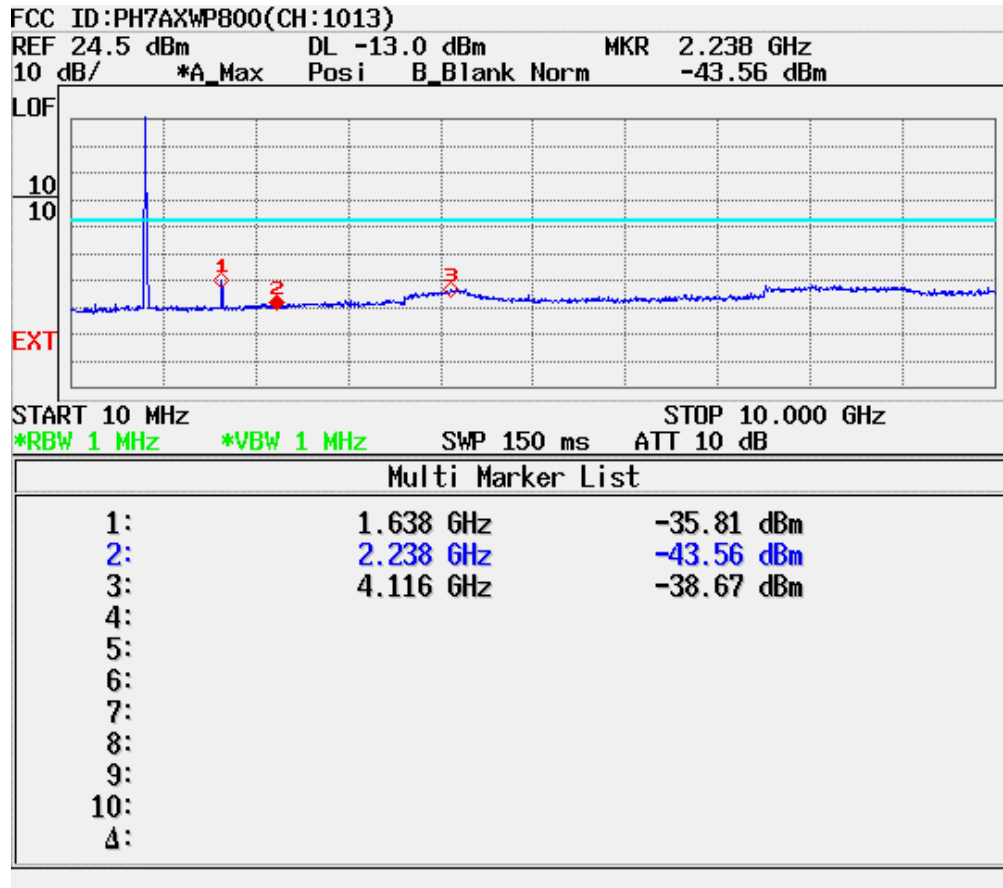

CDMA MODE (1013 CH.) Conducted Spurious

CDMA MODE (0363 CH.) Conducted Spurious

CDMA MODE (0777 CH.) Conducted Spurious

CDMA MODE (0363 CH.) : Channel Power

CDMA Mode (0363 CH.) : Occupied Bandwidth

CDMA Cellular (643 CH.) Upper Edge- Block A

| CDMA Cellular (690 CH.) Lower Edge- Block B

CDMA Cellular (310 CH.) Upper Edge- Block A

CDMA Cellular (357 CH.) Lower Edge- Block B

| CDMA Cellular (1013 CH.) Band Edge

| CDMA Cellular (777 CH.) Band Edge

| CDMA Cellular (693 CH.) Upper Edge- Block A

| CDMA Cellular (740 CH.) Lower Edge- Block B

| CDMA (1013 CH) Test Mode: POWER OUT

| CDMA (0363 CH) Test Mode: POWER OUT

| CDMA (0777 CH) Test Mode: POWER OUT