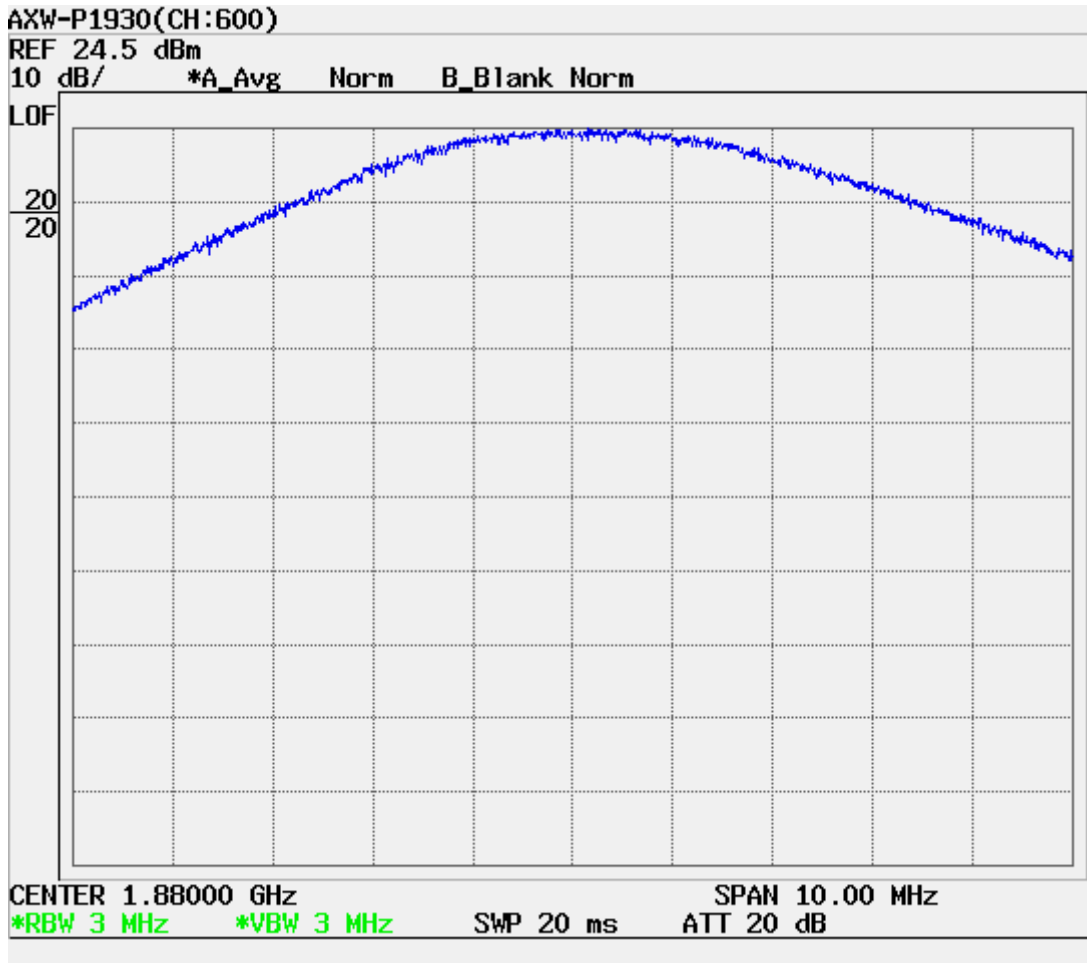

ATTACHMENT D – TEST PLOTS

■ PCS CDMA MODE (0025 CH.) Conducted Spurious

■ PCS CDMA MODE (0600 CH.) Conducted Spurious

■ PCS CDMA MODE (1175 CH.) Conducted Spurious

■ PCS CDMA MODE (0600 CH.) : Channel Power

■ CDMA Mode (0600 CH.) : Occupied Bandwidth

■ PCS Mode (25 CH.) Block Edge

■ PCS Mode (1175 CH.) Block Edge

■ PCS CDMA (0025 CH) Test Mode: POWER OUT

■ PCS CDMA (0600 CH) Test Mode: POWER OUT

■ PCS CDMA (1175 CH) Test Mode: POWER OUT