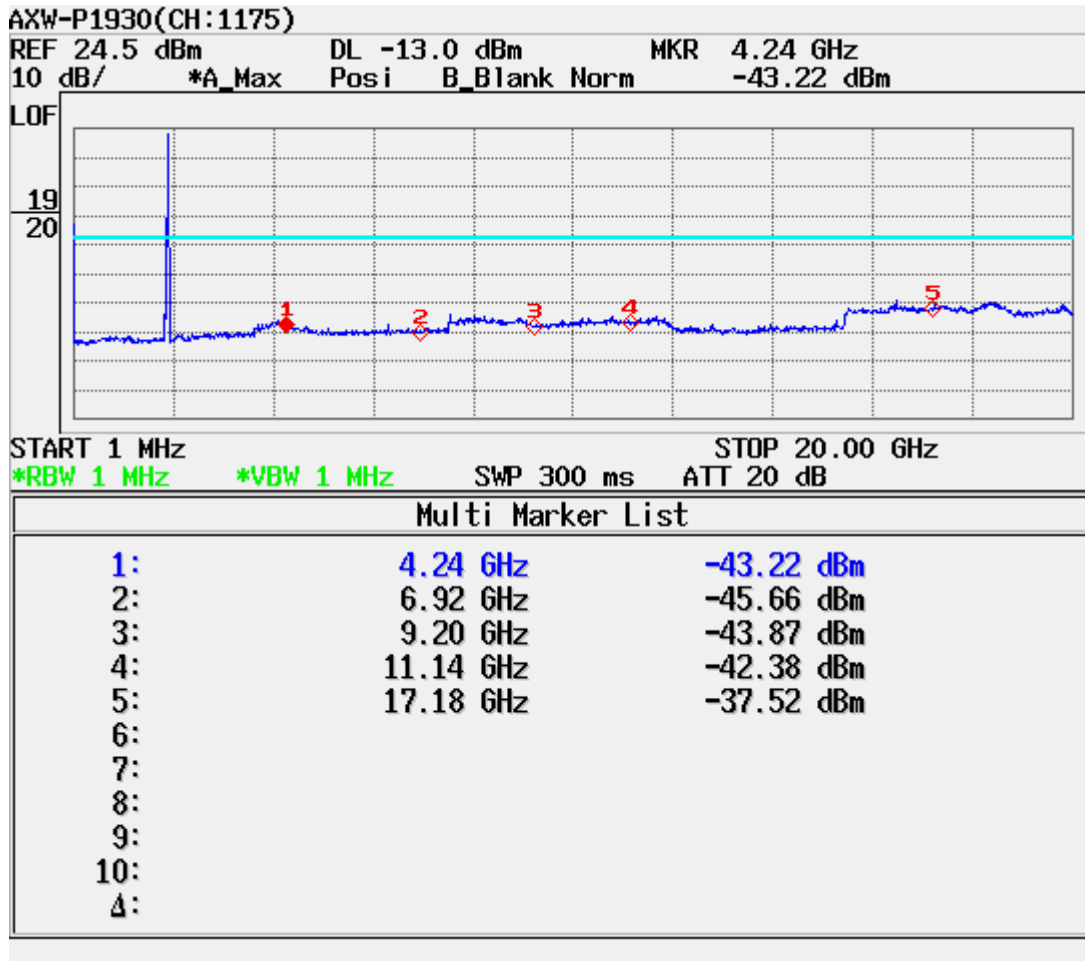

ATTACHMENT D – TEST PLOTS

■ PCS CDMA MODE (0025 CH.) Conducted Spurious

■ PCS CDMA MODE (0600 CH.) Conducted Spurious

■ PCS CDMA MODE (1175 CH.) Conducted Spurious

■ PCS CDMA MODE (0600 CH.) : Channel Power

■ CDMA Mode (0600 CH.) : Occupied Bandwidth

■ PCS Mode (25 CH.) Block Edge

■ PCS Mode (1175 CH.) Block Edge

■ PCS CDMA (0025 CH) Test Mode: POWER OUT

■ PCS CDMA (0600 CH) Test Mode: POWER OUT

■ PCS CDMA (1175 CH) Test Mode: POWER OUT