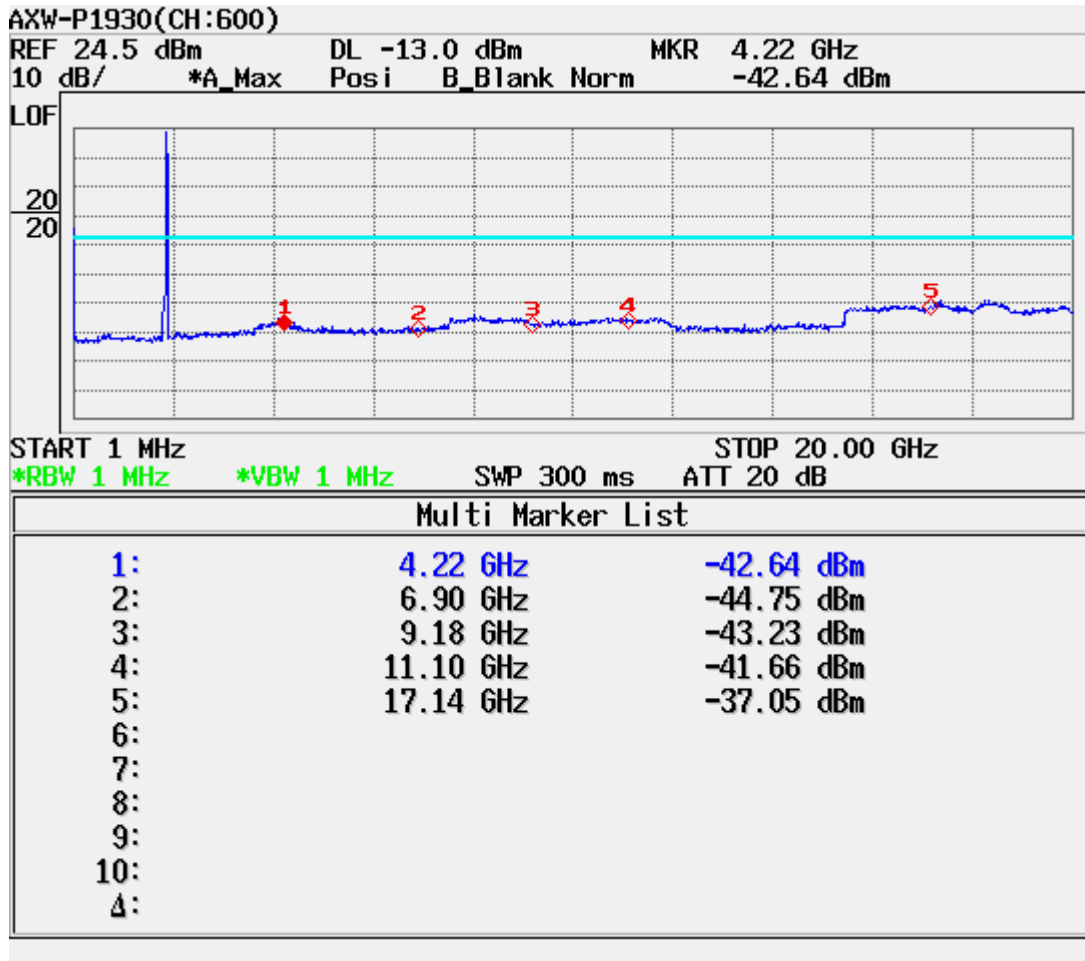

ATTACHMENT D – TEST PLOTS

■ PCS CDMA MODE (0025 CH.) Conducted Spurious

■ PCS CDMA MODE (0600 CH.) Conducted Spurious

■ PCS CDMA MODE (1175 CH.) Conducted Spurious

■ PCS CDMA MODE (0600 CH.) : Channel Power

■ CDMA Mode (0600 CH.) : Occupied Bandwidth

■ PCS Mode (25 CH.) Block Edge

■ PCS Mode (1175 CH.) Block Edge

■ PCS CDMA (0025 CH) Test Mode: POWER OUT

■ PCS CDMA (0600 CH) Test Mode: POWER OUT

■ PCS CDMA (1175 CH) Test Mode: POWER OUT