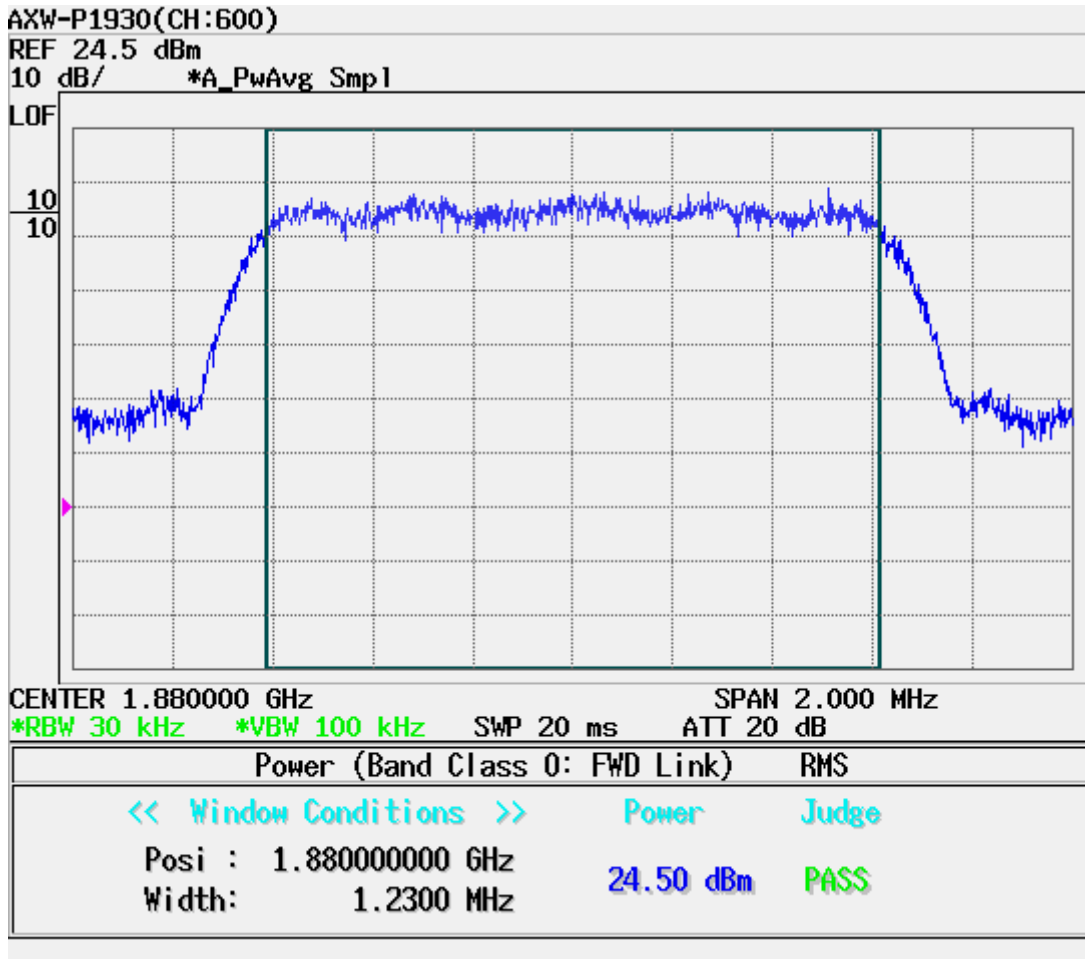

ATTACHMENT D – TEST PLOTS

■ PCS CDMA MODE (0025 CH.) Conducted Spurious

■ PCS CDMA MODE (0600 CH.) Conducted Spurious

■ PCS CDMA MODE (1175 CH.) Conducted Spurious

■ PCS CDMA MODE (0600 CH.) : Channel Power

■ CDMA Mode (0600 CH.) : Occupied Bandwidth

■ PCS Mode (25 CH.) Block Edge

■ PCS Mode (1175 CH.) Block Edge

■ PCS CDMA (0025 CH) Test Mode: POWER OUT

■ PCS CDMA (0600 CH) Test Mode: POWER OUT

■ PCS CDMA (1175 CH) Test Mode: POWER OUT