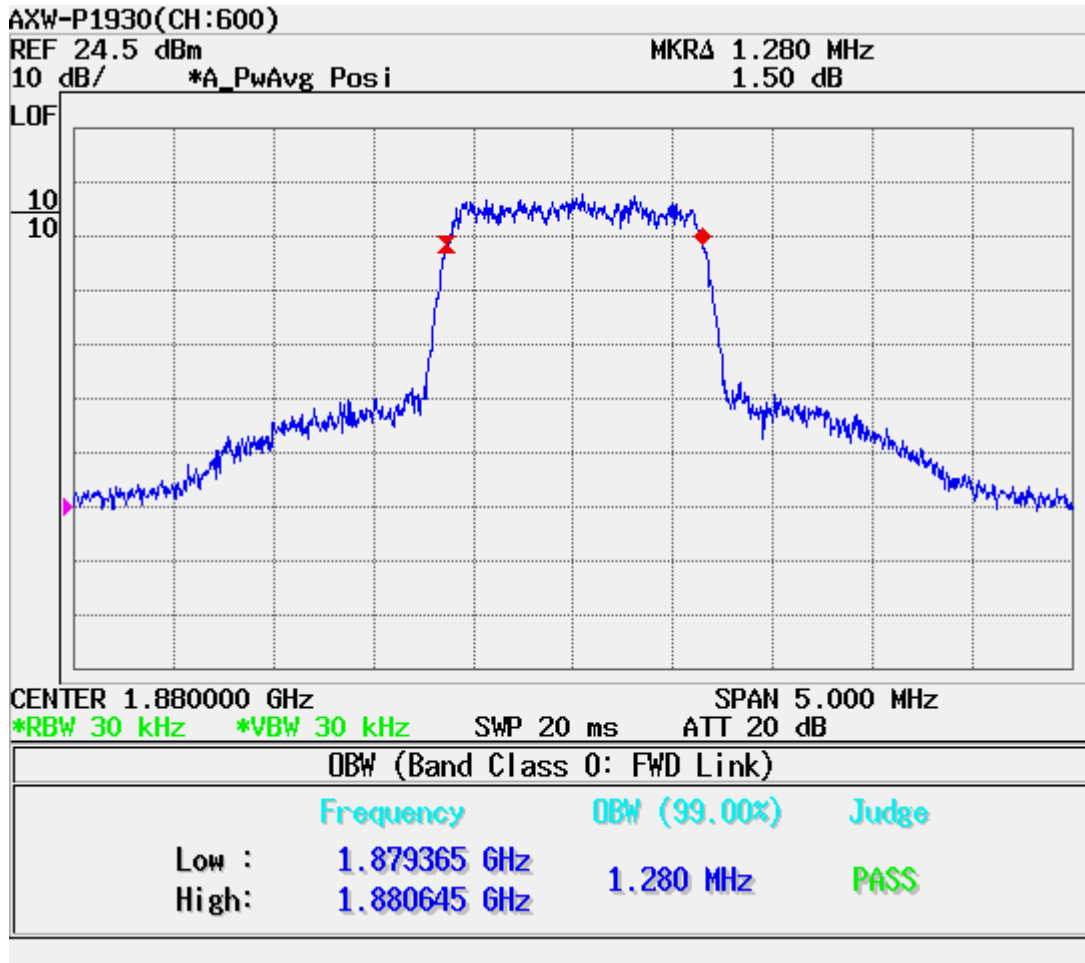

ATTACHMENT D – TEST PLOTS

■ PCS CDMA MODE (0025 CH.) Conducted Spurious

■ PCS CDMA MODE (0600 CH.) Conducted Spurious

■ PCS CDMA MODE (1175 CH.) Conducted Spurious

■ PCS CDMA MODE (0600 CH.) : Channel Power

■ CDMA Mode (0600 CH.) : Occupied Bandwidth

■ PCS Mode (25 CH.) Block Edge

■ PCS Mode (1175 CH.) Block Edge

■ PCS CDMA (0025 CH) Test Mode: POWER OUT

■ PCS CDMA (0600 CH) Test Mode: POWER OUT

■ PCS CDMA (1175 CH) Test Mode: POWER OUT