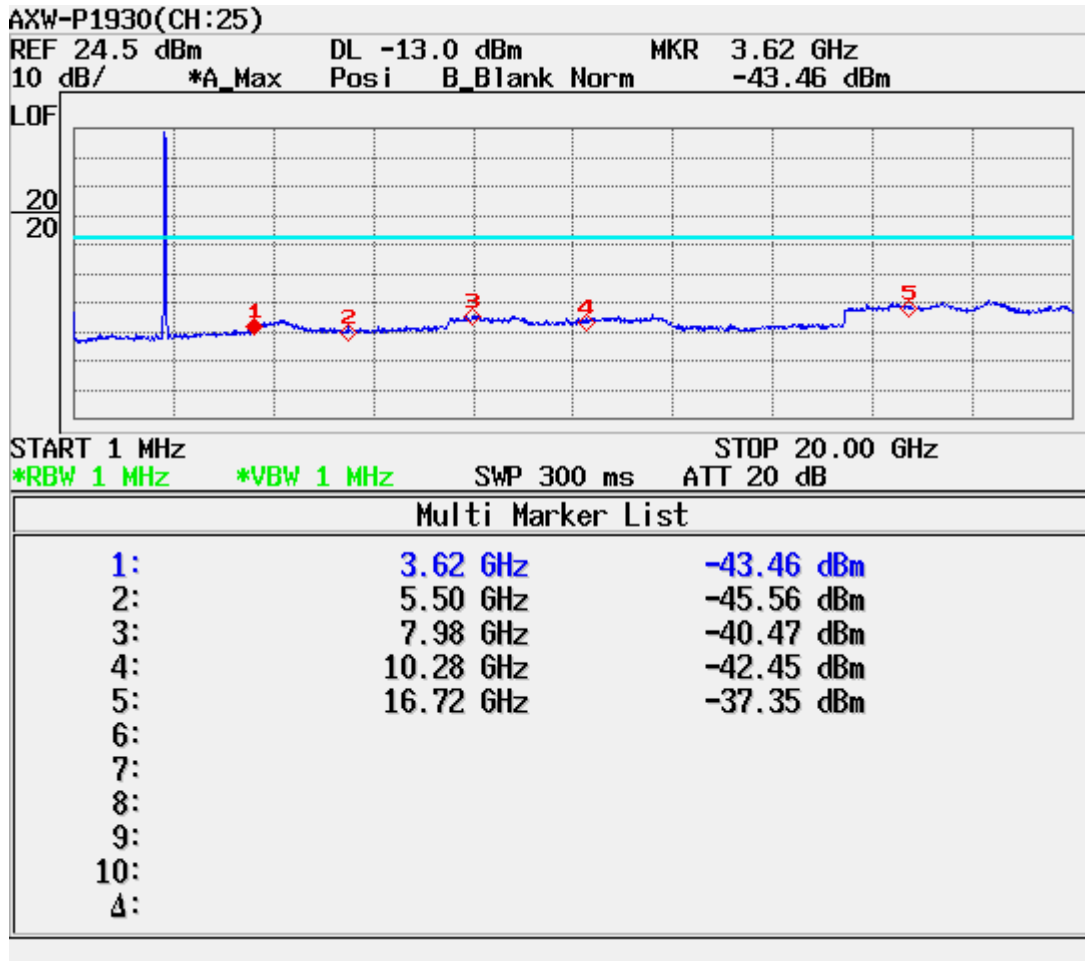

ATTACHMENT D – TEST PLOTS

■ PCS CDMA MODE (0025 CH.) Conducted Spurious

■ PCS CDMA MODE (0600 CH.) Conducted Spurious

■ PCS CDMA MODE (1175 CH.) Conducted Spurious

■ PCS CDMA MODE (0600 CH.) : Channel Power

■ CDMA Mode (0600 CH.) : Occupied Bandwidth

■ PCS Mode (25 CH.) Block Edge

■ PCS Mode (1175 CH.) Block Edge

■ PCS CDMA (0025 CH) Test Mode: POWER OUT

■ PCS CDMA (0600 CH) Test Mode: POWER OUT

■ PCS CDMA (1175 CH) Test Mode: POWER OUT