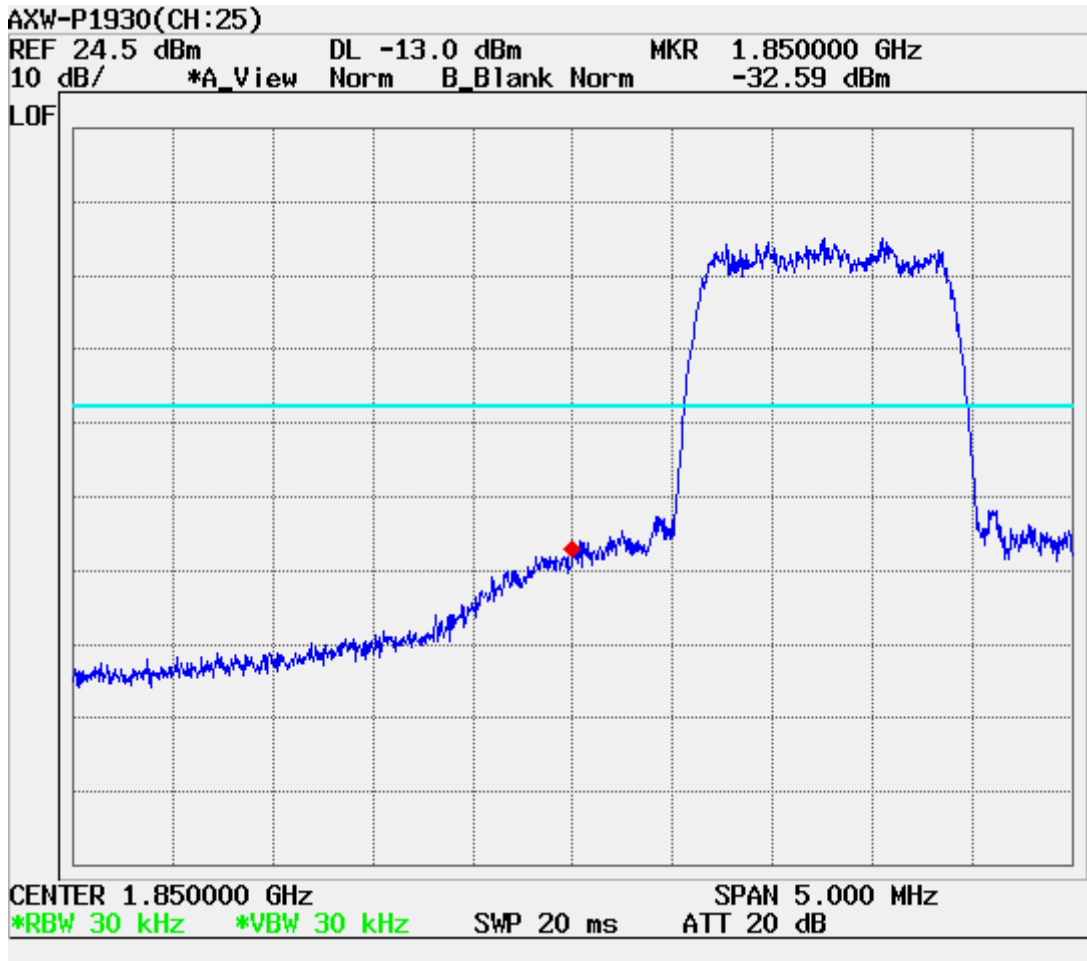

ATTACHMENT D – TEST PLOTS

■ PCS CDMA MODE (0025 CH.) Conducted Spurious

■ PCS CDMA MODE (0600 CH.) Conducted Spurious

■ PCS CDMA MODE (1175 CH.) Conducted Spurious

■ PCS CDMA MODE (0600 CH.) : Channel Power

■ CDMA Mode (0600 CH.) : Occupied Bandwidth

■ PCS Mode (25 CH.) Block Edge

■ PCS Mode (1175 CH.) Block Edge

■ PCS CDMA (0025 CH) Test Mode: POWER OUT

■ PCS CDMA (0600 CH) Test Mode: POWER OUT

■ PCS CDMA (1175 CH) Test Mode: POWER OUT