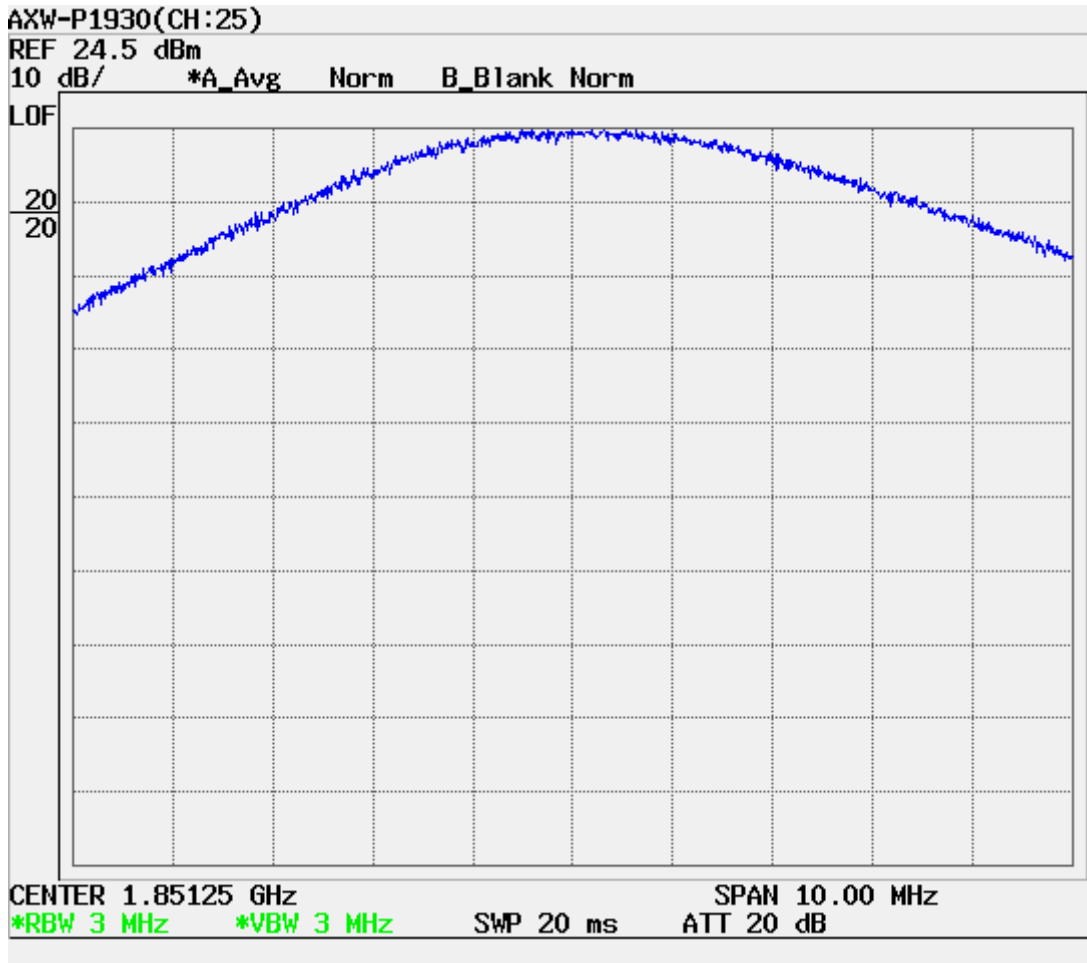

ATTACHMENT D – TEST PLOTS

■ PCS CDMA MODE (0025 CH.) Conducted Spurious

■ PCS CDMA MODE (0600 CH.) Conducted Spurious

■ PCS CDMA MODE (1175 CH.) Conducted Spurious

■ PCS CDMA MODE (0600 CH.) : Channel Power

■ CDMA Mode (0600 CH.) : Occupied Bandwidth

■ PCS Mode (25 CH.) Block Edge

■ PCS Mode (1175 CH.) Block Edge

■ PCS CDMA (0025 CH) Test Mode: POWER OUT

■ PCS CDMA (0600 CH) Test Mode: POWER OUT

■ PCS CDMA (1175 CH) Test Mode: POWER OUT