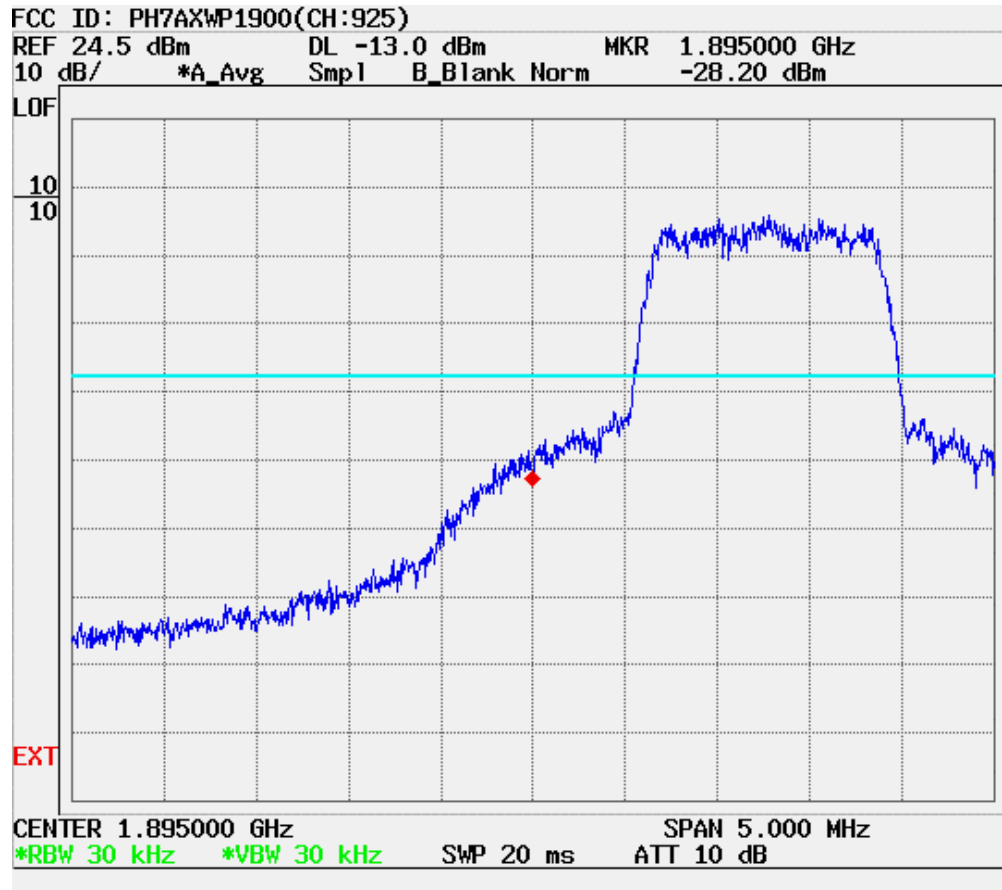

PCS Mode (925 CH.) Block Edge