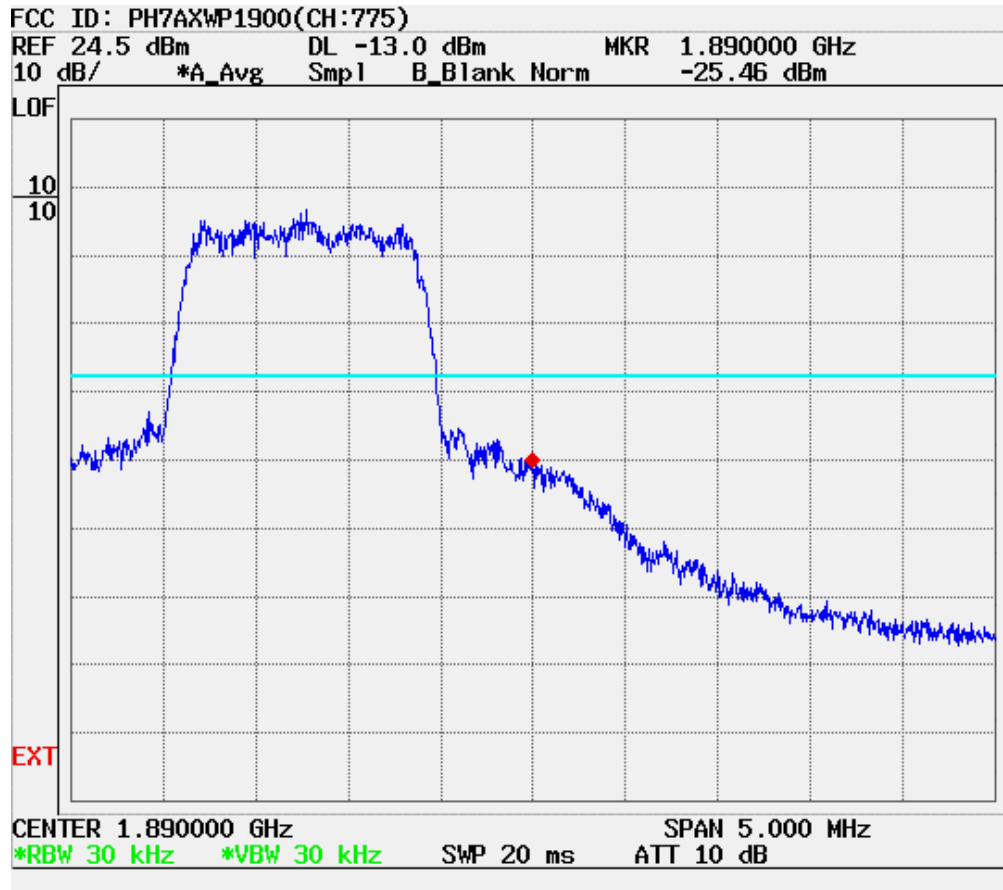

PCS Mode (775 CH.) Block Edge