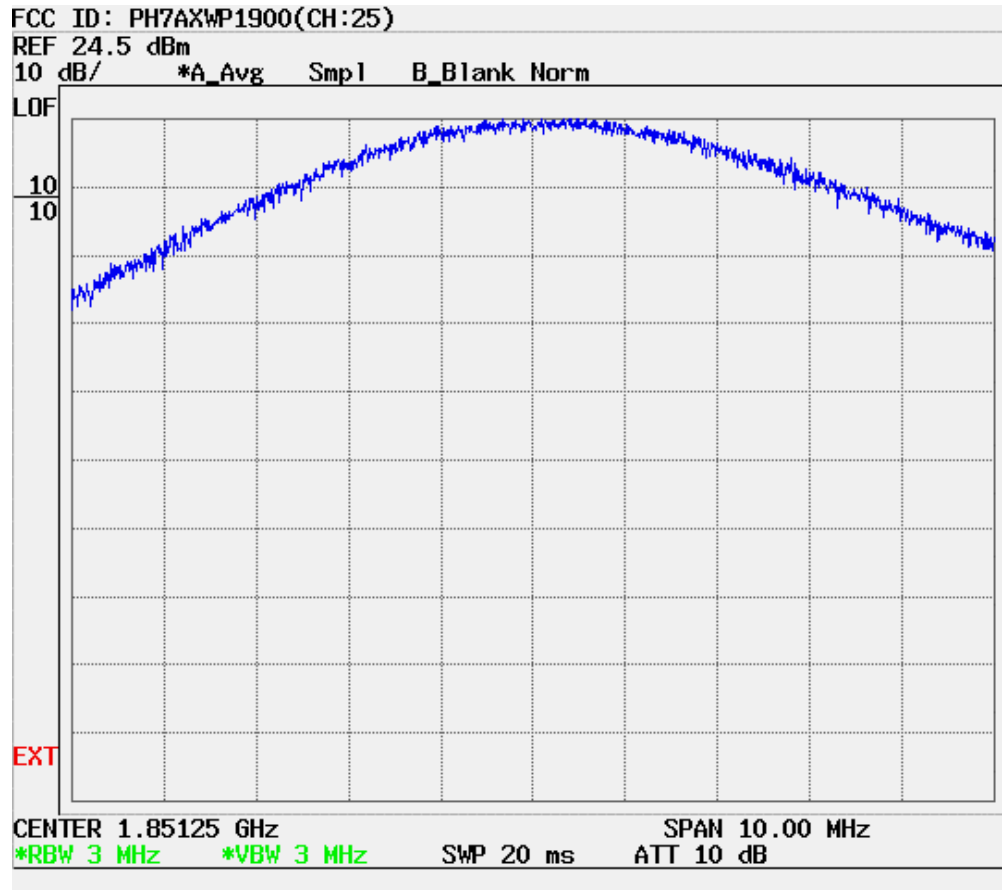

PCS CDMA (0025 CH) Test Mode: POWER OUT