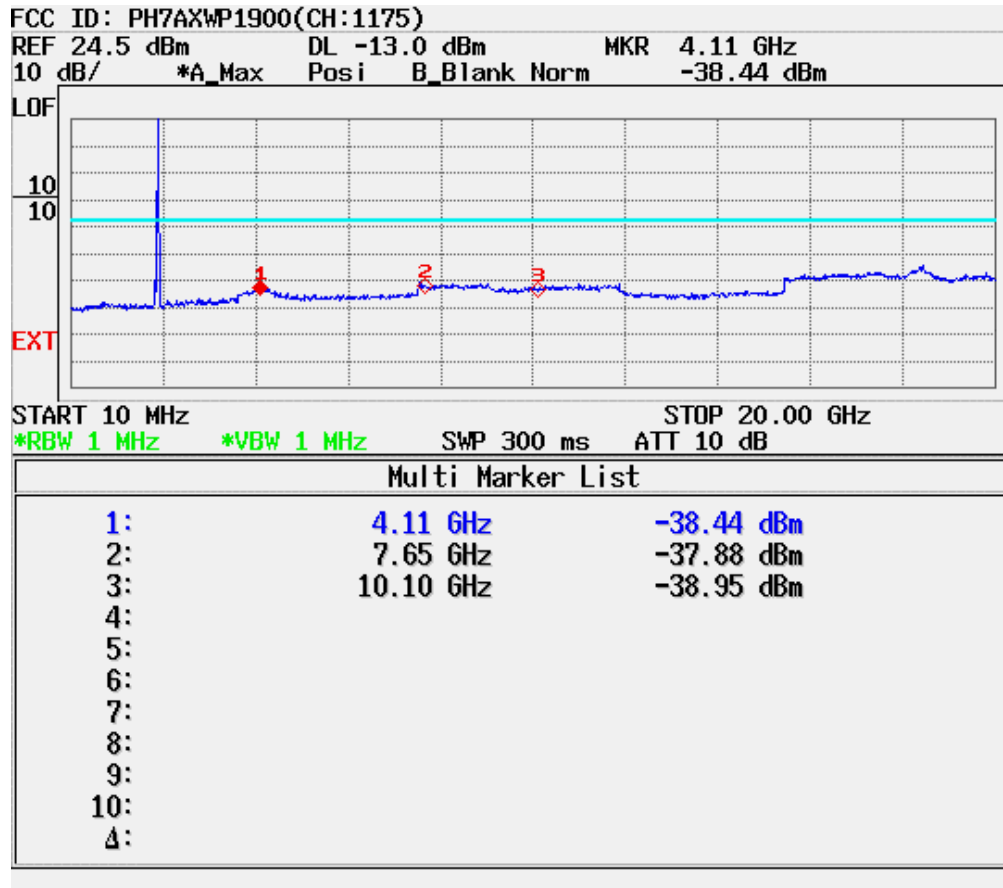

## | PCS CDMA MODE (0025 CH.) Conducted Spurious

## PCS CDMA MODE (0600 CH.) Conducted Spurious

## PCS CDMA MODE (1175 CH.) Conducted Spurious

## PCS CDMA MODE (0600 CH.) : Channel Power

CDMA Mode (0363 CH.) : Occupied Bandwidth