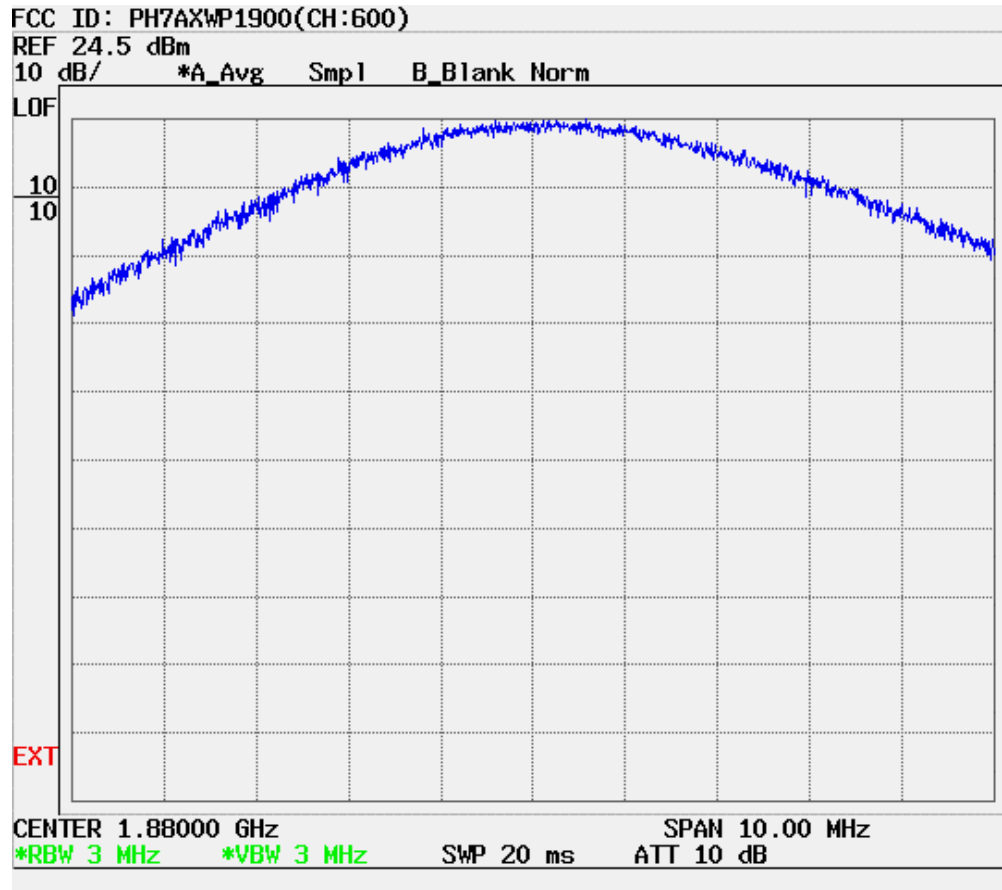

| PCS CDMA (0600 CH) Test Mode: POWER OUT