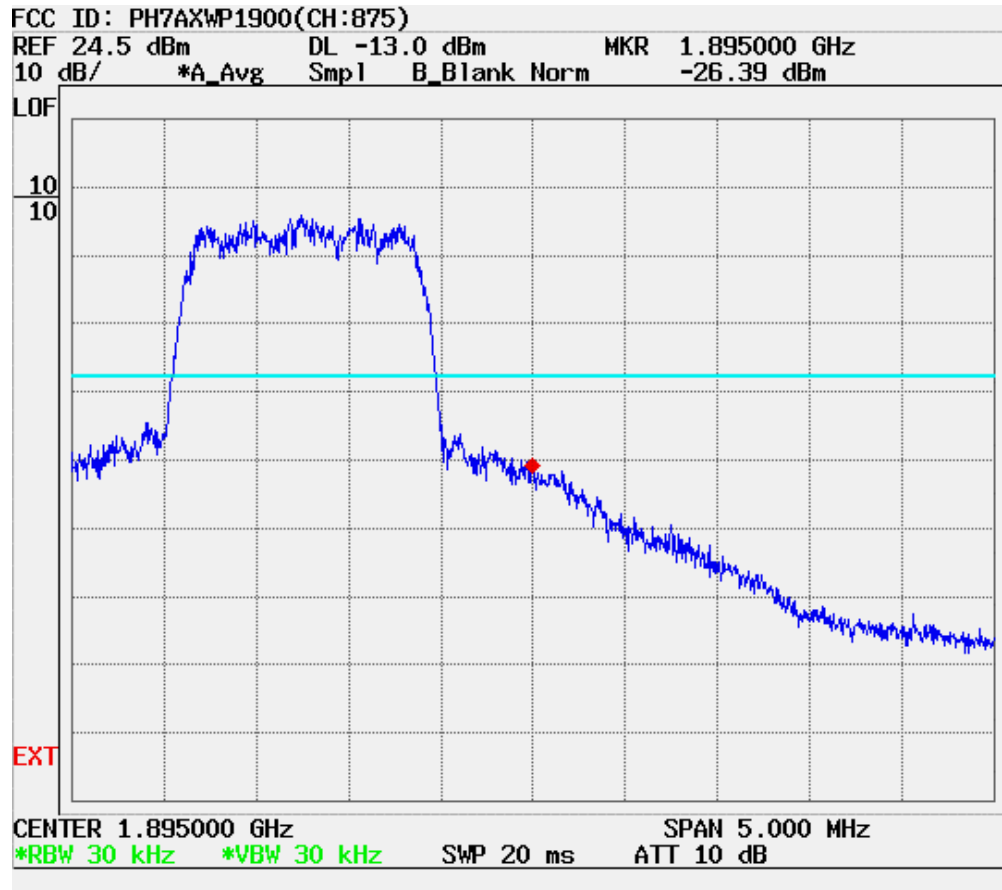

PCS Mode (875 CH.) Block Edge