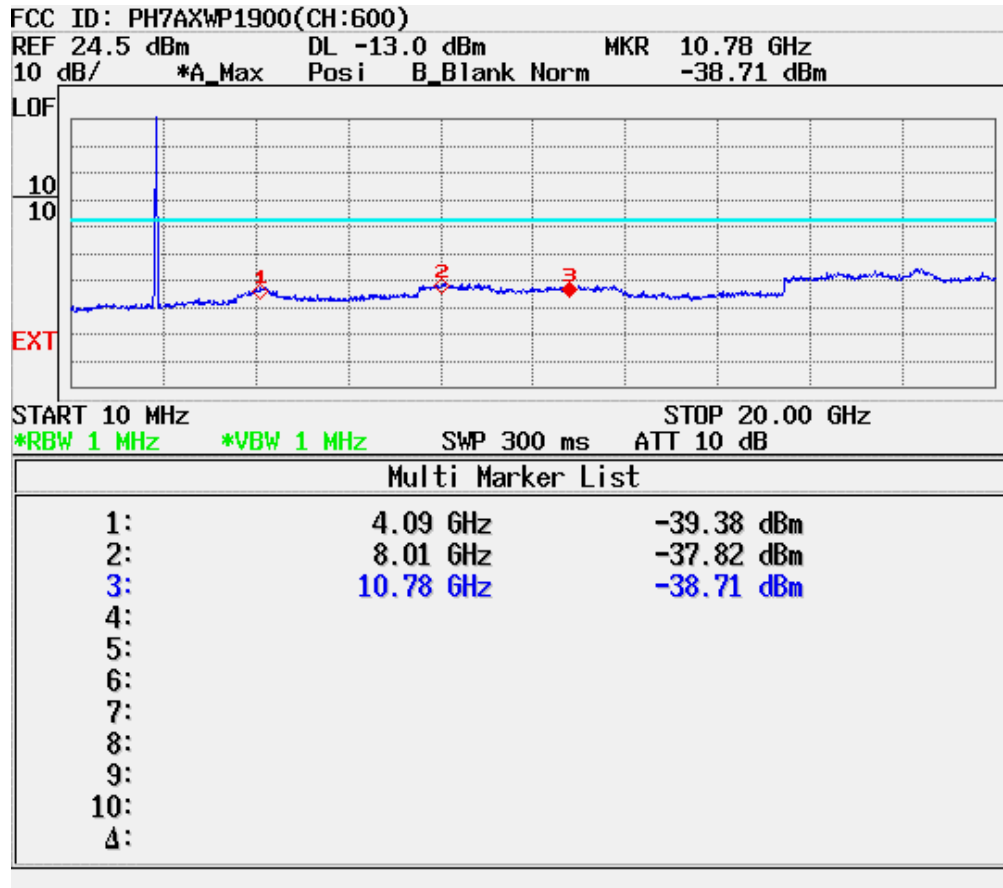

## | PCS CDMA MODE (0025 CH.) Conducted Spurious

## PCS CDMA MODE (0600 CH.) Conducted Spurious

## PCS CDMA MODE (1175 CH.) Conducted Spurious

## PCS CDMA MODE (0600 CH.) : Channel Power

CDMA Mode (0363 CH.) : Occupied Bandwidth