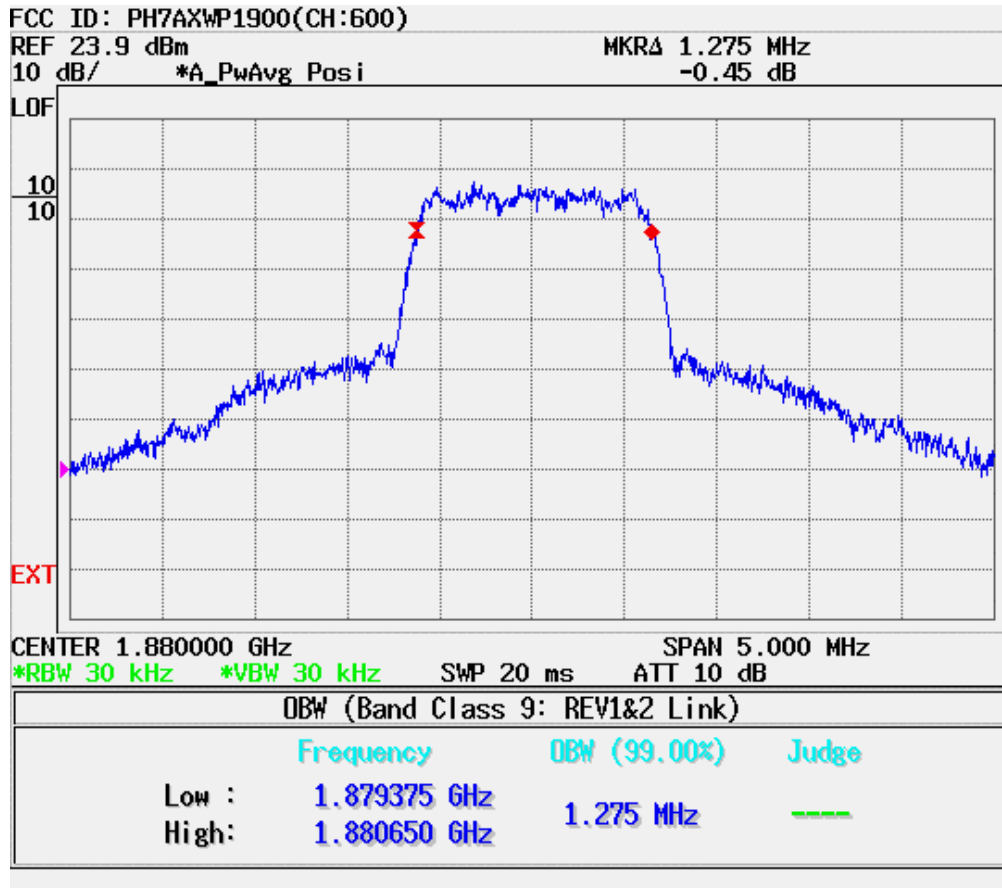

## | PCS CDMA MODE (0025 CH.) Conducted Spurious

## PCS CDMA MODE (0600 CH.) Conducted Spurious

## PCS CDMA MODE (1175 CH.) Conducted Spurious

## PCS CDMA MODE (0600 CH.) : Channel Power

CDMA Mode (0363 CH.) : Occupied Bandwidth