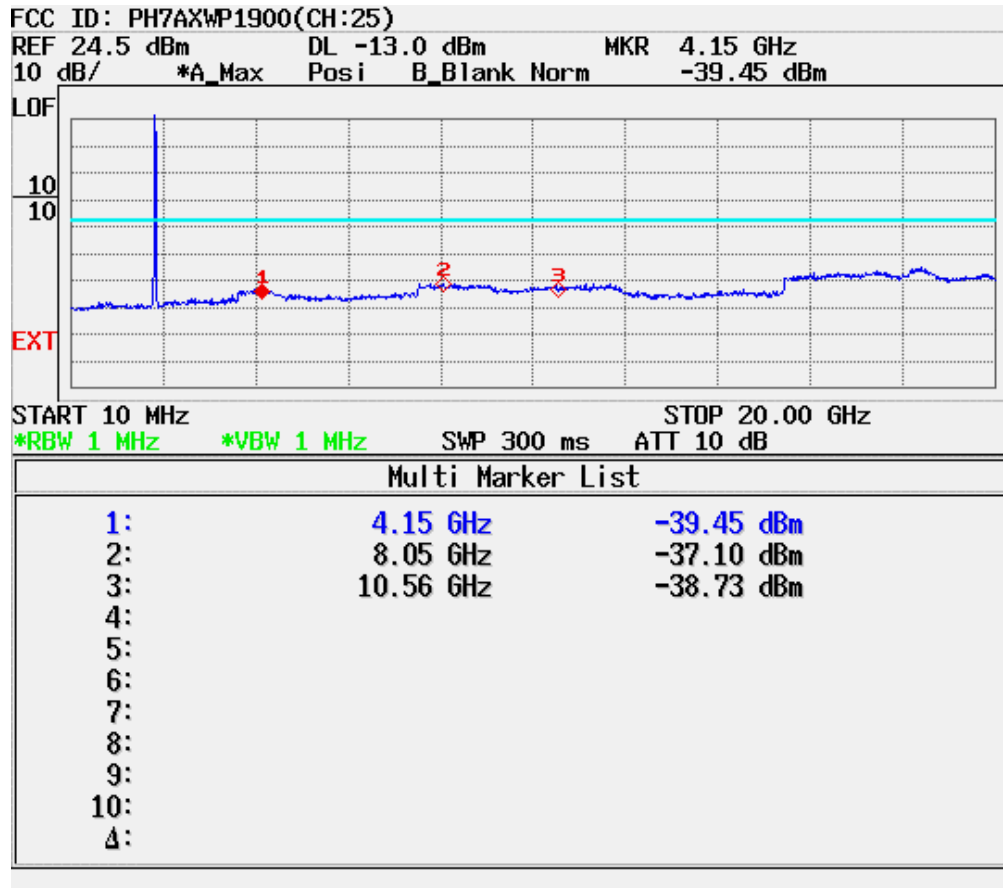

## | PCS CDMA MODE (0025 CH.) Conducted Spurious

## PCS CDMA MODE (0600 CH.) Conducted Spurious

## PCS CDMA MODE (1175 CH.) Conducted Spurious

## PCS CDMA MODE (0600 CH.) : Channel Power

CDMA Mode (0363 CH.) : Occupied Bandwidth