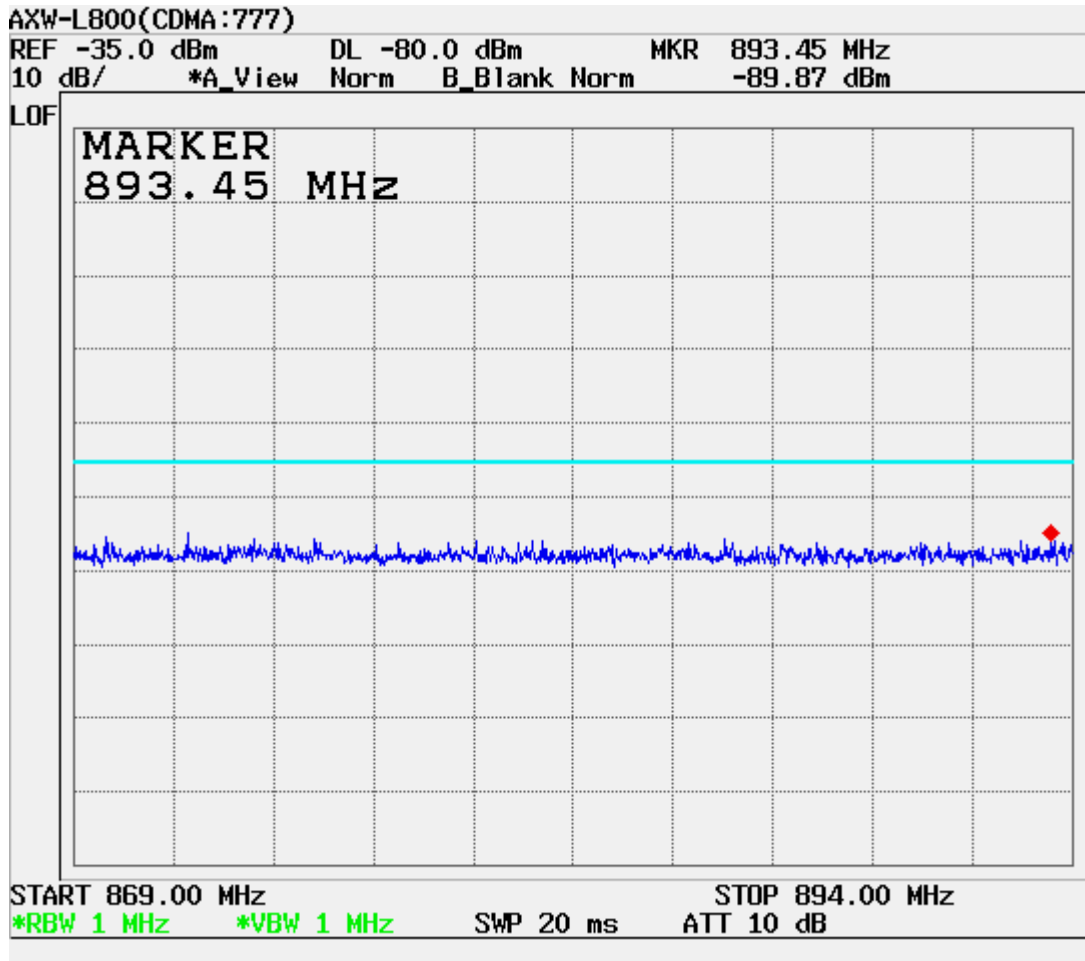

ATTACHMENT D – TEST PLOTS

■ CDMA MODE (1013 CH.) Conducted Spurious

■ CDMA MODE (0363 CH.) Conducted Spurious

■ CDMA MODE (0777 CH.) Conducted Spurious

■ CDMA MODE (0363 CH.) : Channel Power

■ CDMA Mode (0363 CH.) : Occupied Bandwidth

■ CDMA Cellular (1013 CH.) Band Edge

■ CDMA Cellular (777 CH.) Band Edge

■ CDMA (1013 CH) Test Mode: POWER OUT

■ CDMA (0363 CH) Test Mode: POWER OUT

■ CDMA (0777 CH) Test Mode: POWER OUT