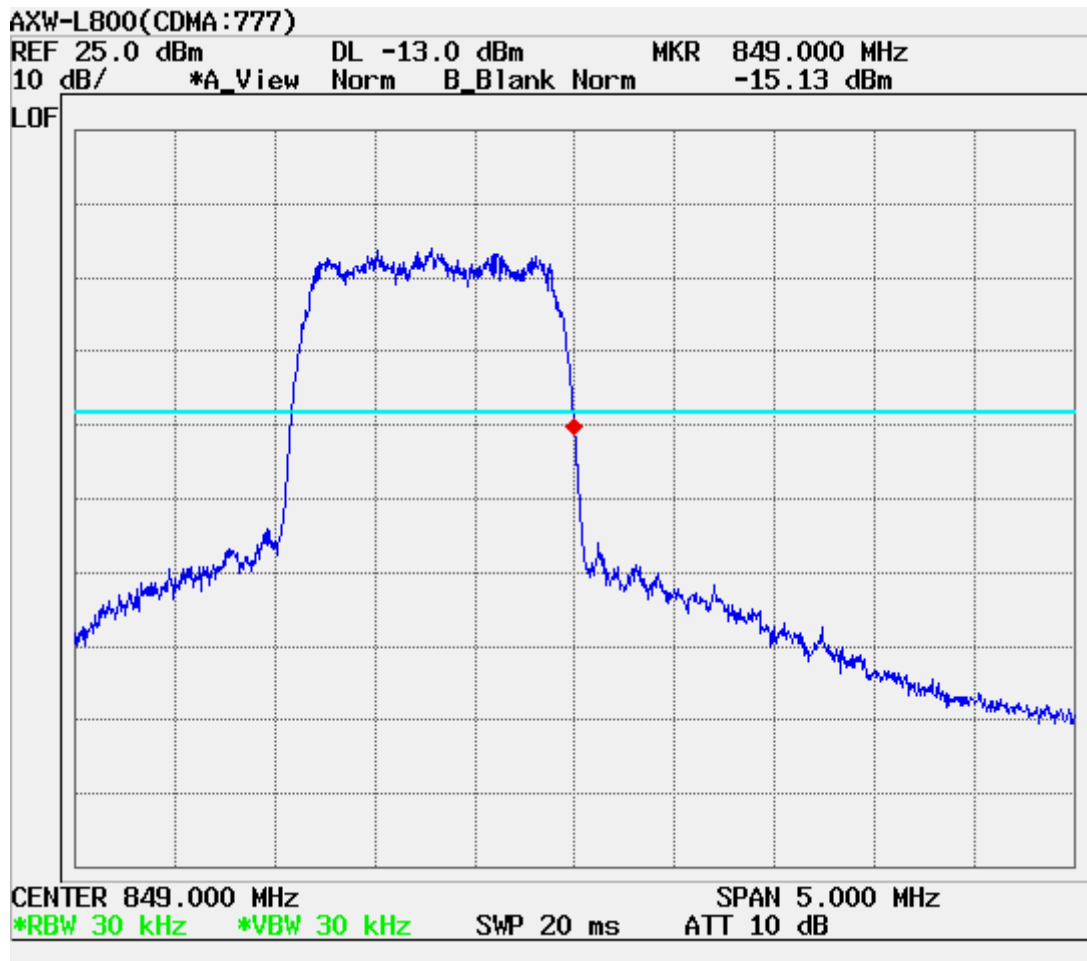

ATTACHMENT D – TEST PLOTS

■ CDMA MODE (1013 CH.) Conducted Spurious

■ CDMA MODE (0363 CH.) Conducted Spurious

■ CDMA MODE (0777 CH.) Conducted Spurious

■ CDMA MODE (0363 CH.) : Channel Power

■ CDMA Mode (0363 CH.) : Occupied Bandwidth

■ CDMA Cellular (1013 CH.) Band Edge

■ CDMA Cellular (777 CH.) Band Edge

■ CDMA (1013 CH) Test Mode: POWER OUT

■ CDMA (0363 CH) Test Mode: POWER OUT

■ CDMA (0777 CH) Test Mode: POWER OUT