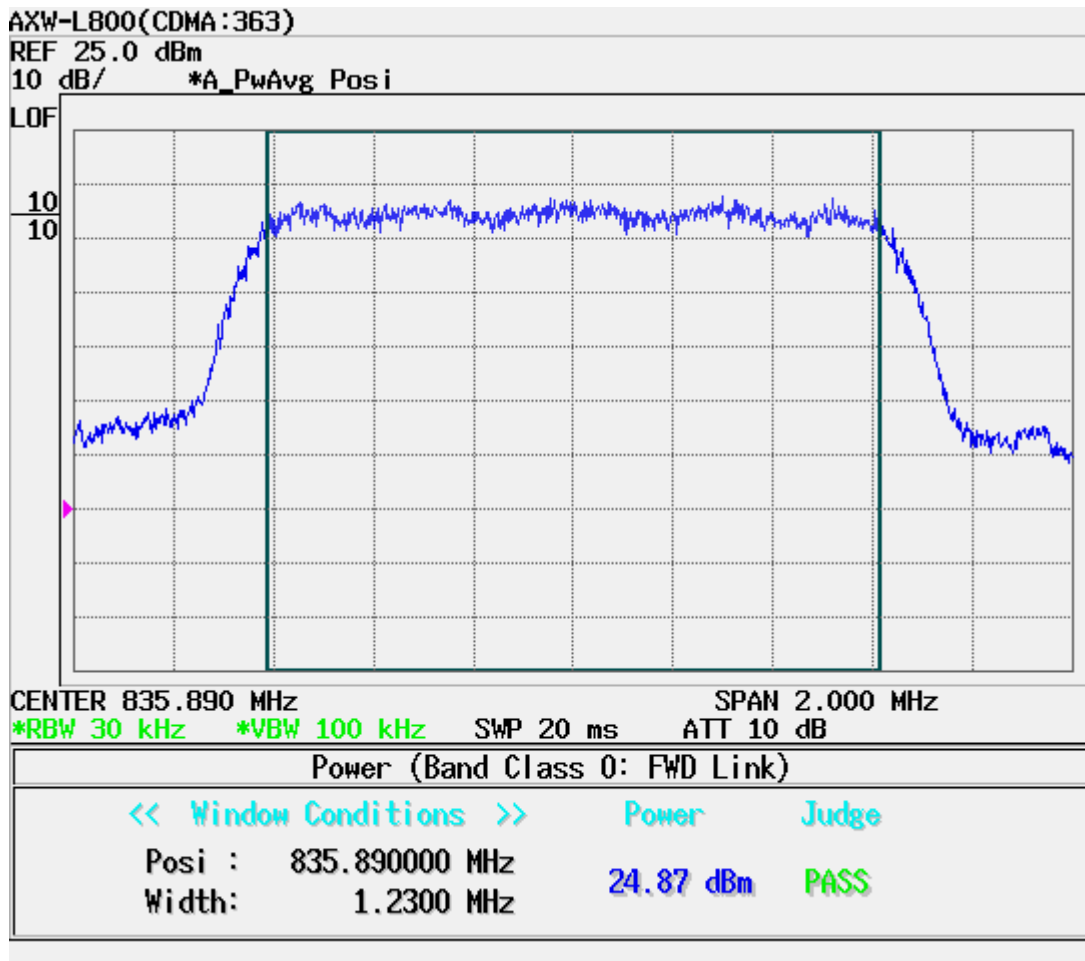

ATTACHMENT D – TEST PLOTS

■ CDMA MODE (1013 CH.) Conducted Spurious

■ CDMA MODE (0363 CH.) Conducted Spurious

■ CDMA MODE (0777 CH.) Conducted Spurious

■ CDMA MODE (0363 CH.) : Channel Power

■ CDMA Mode (0363 CH.) : Occupied Bandwidth

■ CDMA Cellular (1013 CH.) Band Edge

■ CDMA Cellular (777 CH.) Band Edge

■ CDMA (1013 CH) Test Mode: POWER OUT

■ CDMA (0363 CH) Test Mode: POWER OUT

■ CDMA (0777 CH) Test Mode: POWER OUT