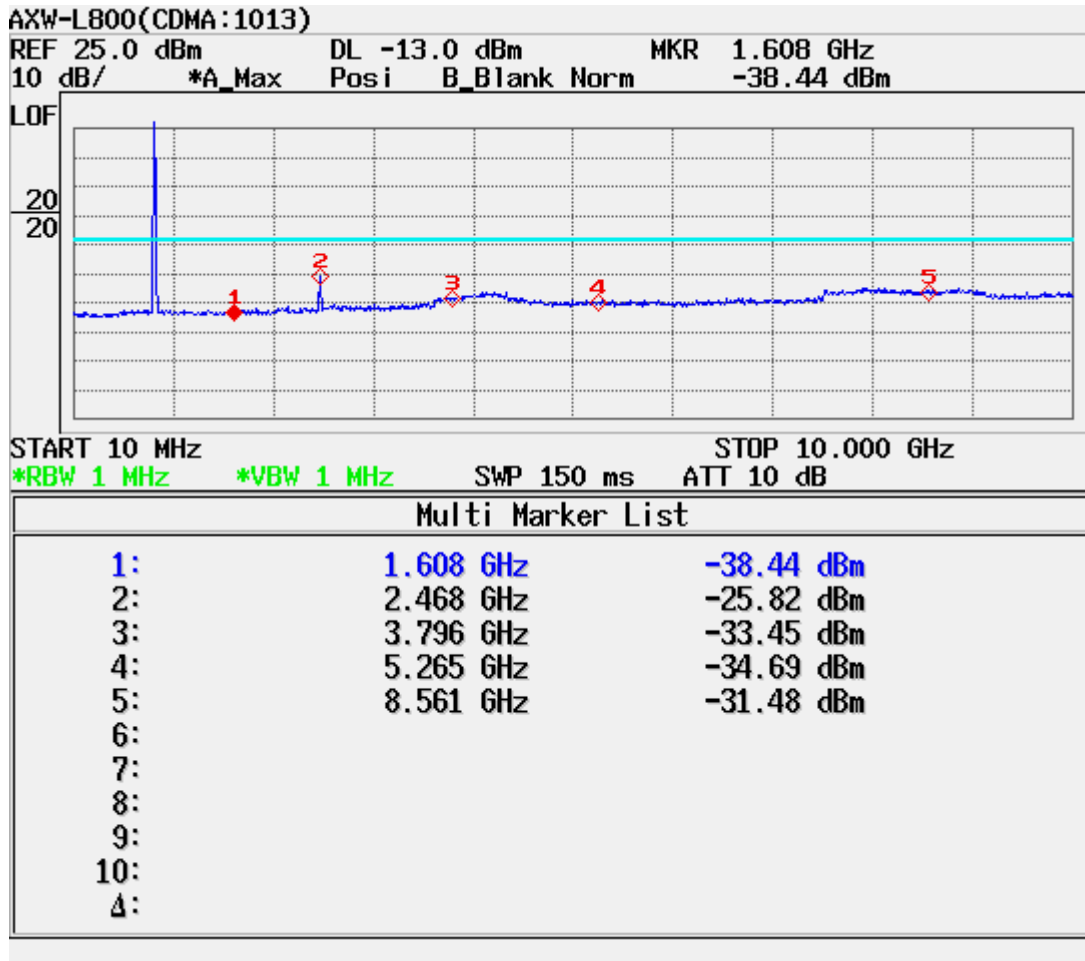

ATTACHMENT D – TEST PLOTS

■ CDMA MODE (1013 CH.) Conducted Spurious

■ CDMA MODE (0363 CH.) Conducted Spurious

■ CDMA MODE (0777 CH.) Conducted Spurious

■ CDMA MODE (0363 CH.) : Channel Power

■ CDMA Mode (0363 CH.) : Occupied Bandwidth

■ CDMA Cellular (1013 CH.) Band Edge

■ CDMA Cellular (777 CH.) Band Edge

■ CDMA (1013 CH) Test Mode: POWER OUT

■ CDMA (0363 CH) Test Mode: POWER OUT

■ CDMA (0777 CH) Test Mode: POWER OUT