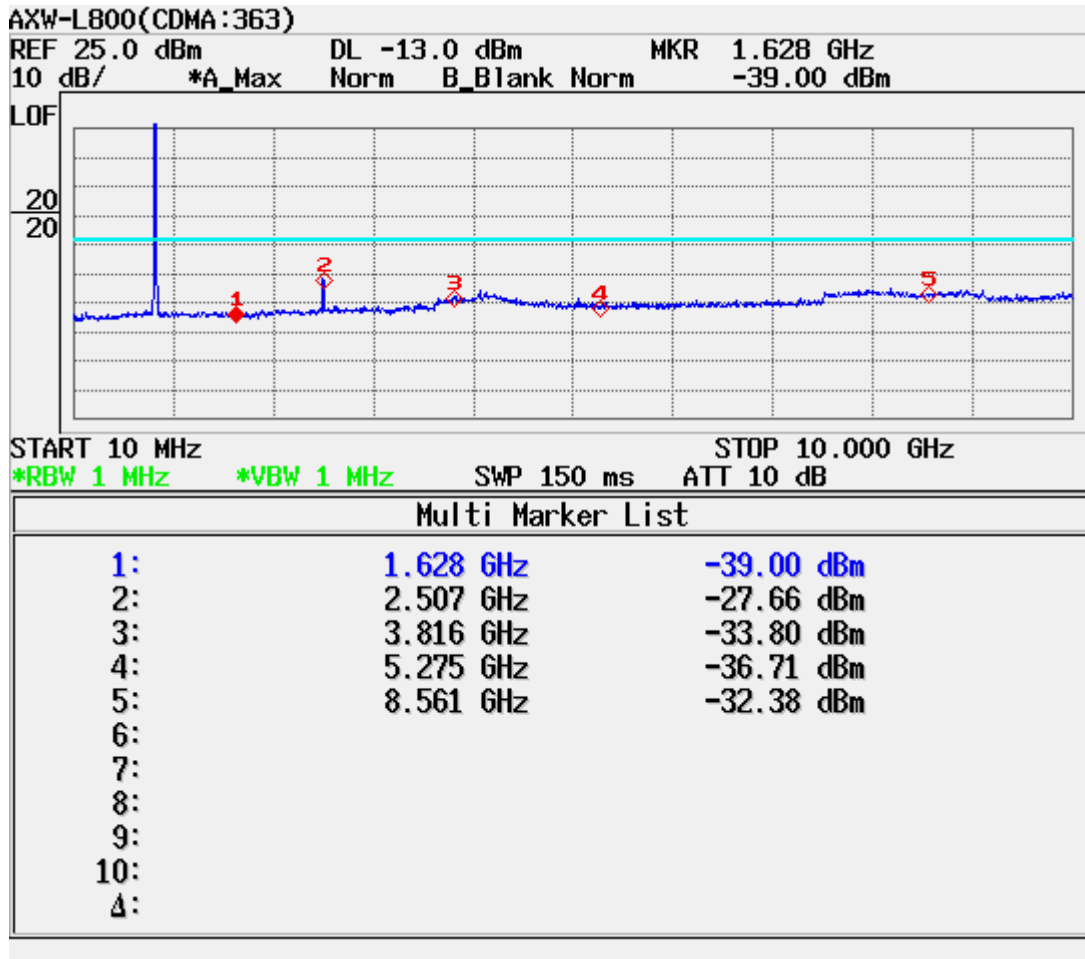

ATTACHMENT D – TEST PLOTS

■ CDMA MODE (1013 CH.) Conducted Spurious

■ CDMA MODE (0363 CH.) Conducted Spurious

■ CDMA MODE (0777 CH.) Conducted Spurious

■ CDMA MODE (0363 CH.) : Channel Power

■ CDMA Mode (0363 CH.) : Occupied Bandwidth

■ CDMA Cellular (1013 CH.) Band Edge

■ CDMA Cellular (777 CH.) Band Edge

■ CDMA (1013 CH) Test Mode: POWER OUT

■ CDMA (0363 CH) Test Mode: POWER OUT

■ CDMA (0777 CH) Test Mode: POWER OUT