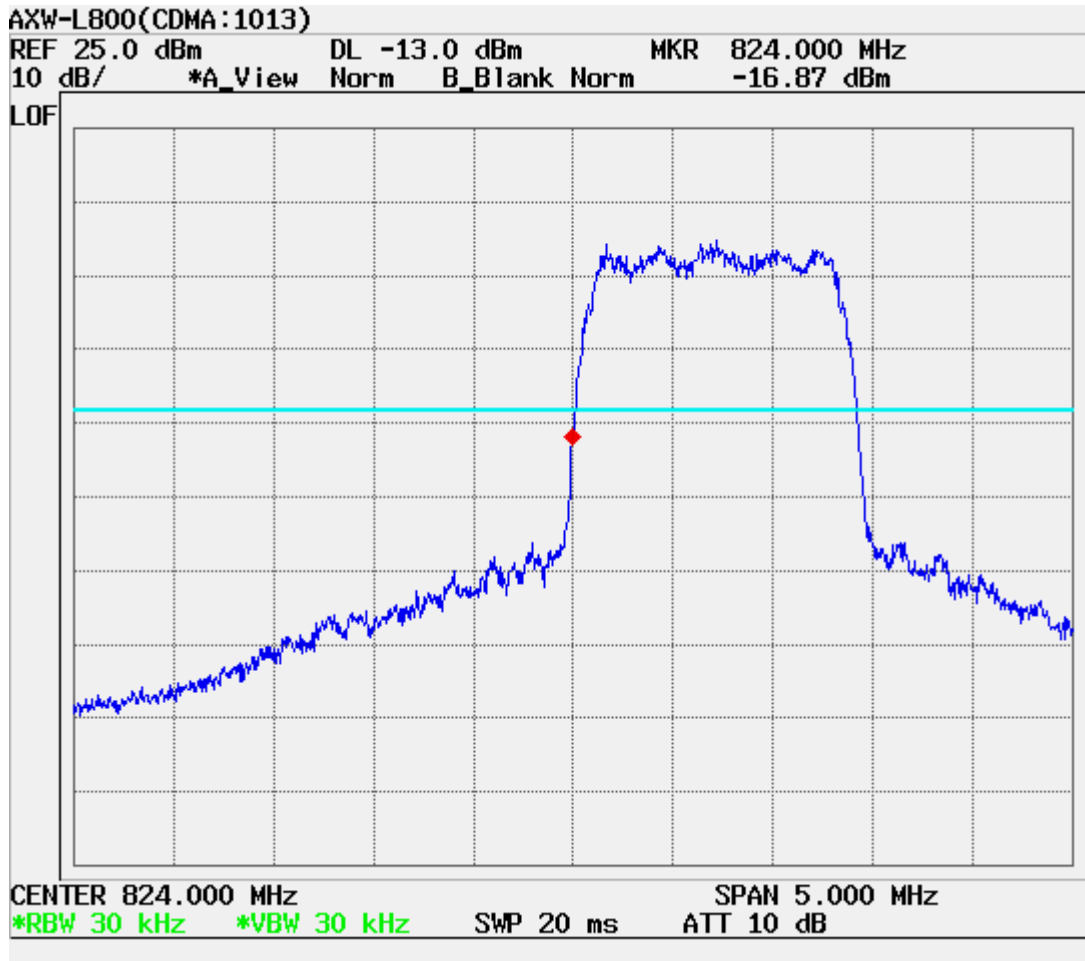

ATTACHMENT D – TEST PLOTS

■ CDMA MODE (1013 CH.) Conducted Spurious

■ CDMA MODE (0363 CH.) Conducted Spurious

■ CDMA MODE (0777 CH.) Conducted Spurious

■ CDMA MODE (0363 CH.) : Channel Power

■ CDMA Mode (0363 CH.) : Occupied Bandwidth

■ CDMA Cellular (1013 CH.) Band Edge

■ CDMA Cellular (777 CH.) Band Edge

■ CDMA (1013 CH) Test Mode: POWER OUT

■ CDMA (0363 CH) Test Mode: POWER OUT

■ CDMA (0777 CH) Test Mode: POWER OUT