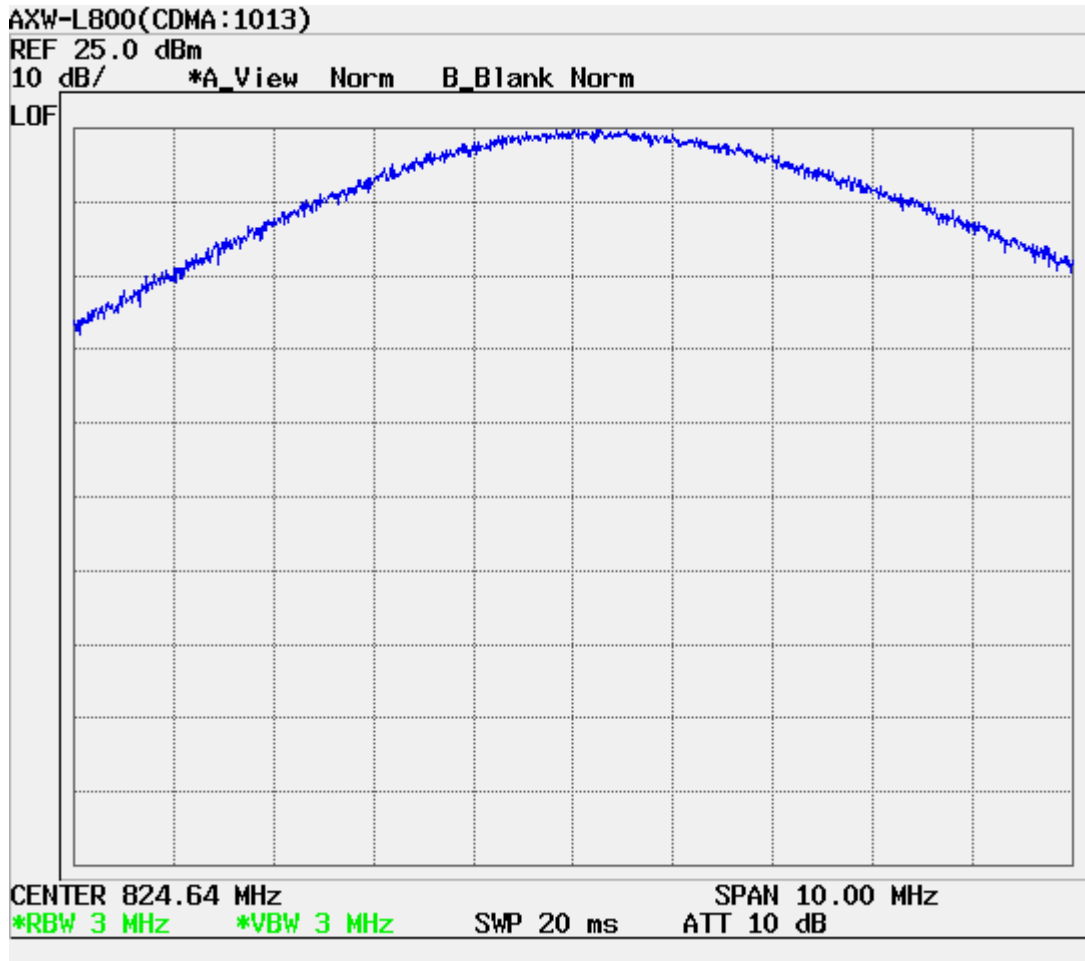

ATTACHMENT D – TEST PLOTS

■ CDMA MODE (1013 CH.) Conducted Spurious

■ CDMA MODE (0363 CH.) Conducted Spurious

■ CDMA MODE (0777 CH.) Conducted Spurious

■ CDMA MODE (0363 CH.) : Channel Power

■ CDMA Mode (0363 CH.) : Occupied Bandwidth

■ CDMA Cellular (1013 CH.) Band Edge

■ CDMA Cellular (777 CH.) Band Edge

■ CDMA (1013 CH) Test Mode: POWER OUT

■ CDMA (0363 CH) Test Mode: POWER OUT

■ CDMA (0777 CH) Test Mode: POWER OUT