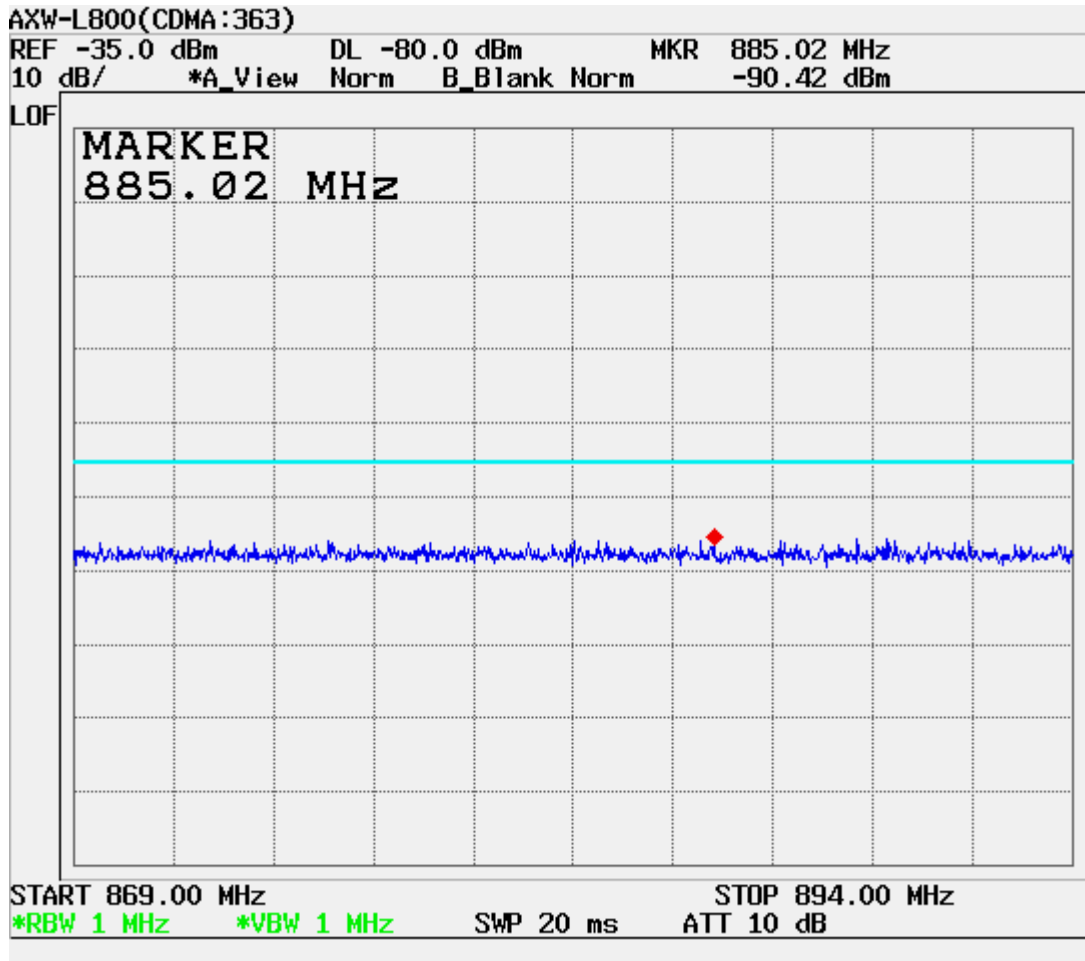

ATTACHMENT D – TEST PLOTS

■ CDMA MODE (1013 CH.) Conducted Spurious

■ CDMA MODE (0363 CH.) Conducted Spurious

■ CDMA MODE (0777 CH.) Conducted Spurious

■ CDMA MODE (0363 CH.) : Channel Power

■ CDMA Mode (0363 CH.) : Occupied Bandwidth

■ CDMA Cellular (1013 CH.) Band Edge

■ CDMA Cellular (777 CH.) Band Edge

■ CDMA (1013 CH) Test Mode: POWER OUT

■ CDMA (0363 CH) Test Mode: POWER OUT

■ CDMA (0777 CH) Test Mode: POWER OUT