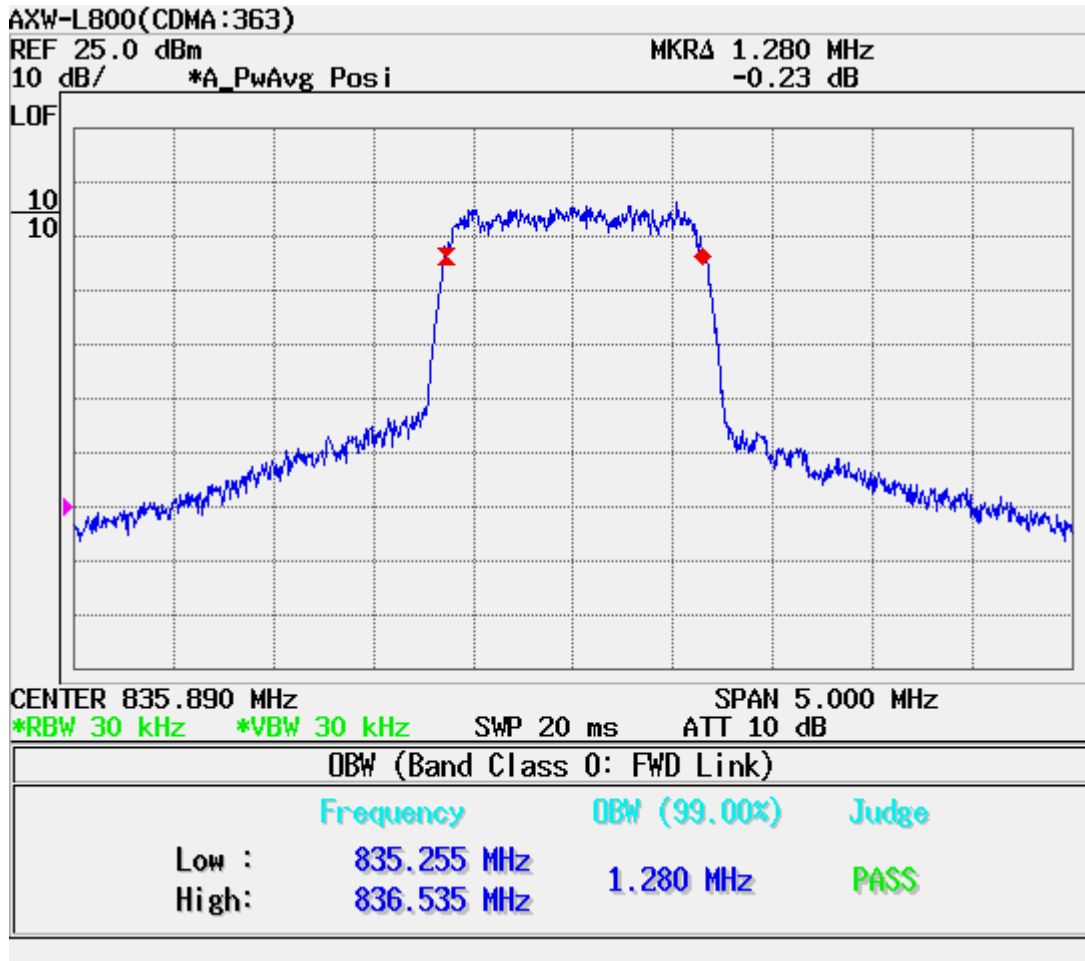

ATTACHMENT D – TEST PLOTS

■ CDMA MODE (1013 CH.) Conducted Spurious

■ CDMA MODE (0363 CH.) Conducted Spurious

■ CDMA MODE (0777 CH.) Conducted Spurious

■ CDMA MODE (0363 CH.) : Channel Power

■ CDMA Mode (0363 CH.) : Occupied Bandwidth

■ CDMA Cellular (1013 CH.) Band Edge

■ CDMA Cellular (777 CH.) Band Edge

■ CDMA (1013 CH) Test Mode: POWER OUT

■ CDMA (0363 CH) Test Mode: POWER OUT

■ CDMA (0777 CH) Test Mode: POWER OUT