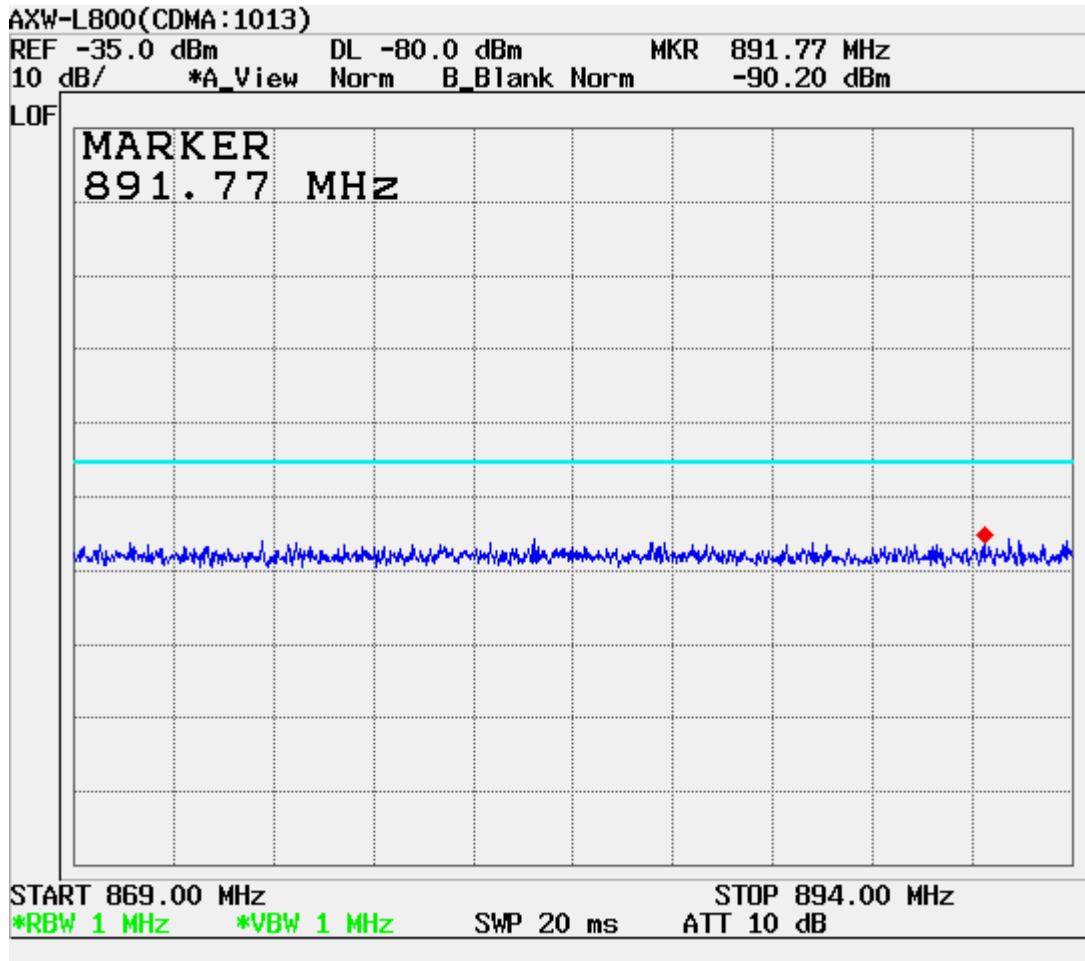

ATTACHMENT D – TEST PLOTS

■ CDMA MODE (1013 CH.) Conducted Spurious

■ CDMA MODE (0363 CH.) Conducted Spurious

■ CDMA MODE (0777 CH.) Conducted Spurious

■ CDMA MODE (0363 CH.) : Channel Power

■ CDMA Mode (0363 CH.) : Occupied Bandwidth

■ CDMA Cellular (1013 CH.) Band Edge

■ CDMA Cellular (777 CH.) Band Edge

■ CDMA (1013 CH) Test Mode: POWER OUT

■ CDMA (0363 CH) Test Mode: POWER OUT

■ CDMA (0777 CH) Test Mode: POWER OUT