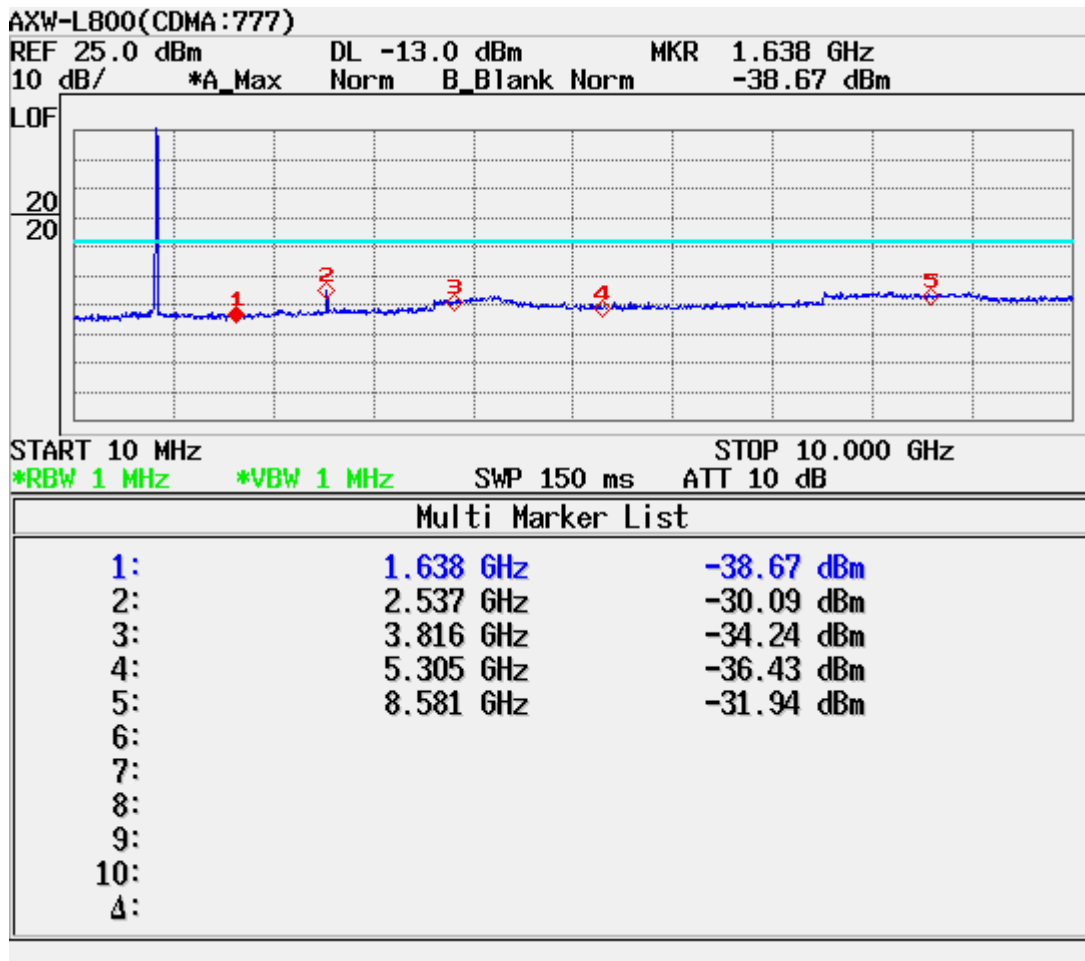

ATTACHMENT D – TEST PLOTS

■ CDMA MODE (1013 CH.) Conducted Spurious

■ CDMA MODE (0363 CH.) Conducted Spurious

■ CDMA MODE (0777 CH.) Conducted Spurious

■ CDMA MODE (0363 CH.) : Channel Power

■ CDMA Mode (0363 CH.) : Occupied Bandwidth

■ CDMA Cellular (1013 CH.) Band Edge

■ CDMA Cellular (777 CH.) Band Edge

■ CDMA (1013 CH) Test Mode: POWER OUT

■ CDMA (0363 CH) Test Mode: POWER OUT

■ CDMA (0777 CH) Test Mode: POWER OUT