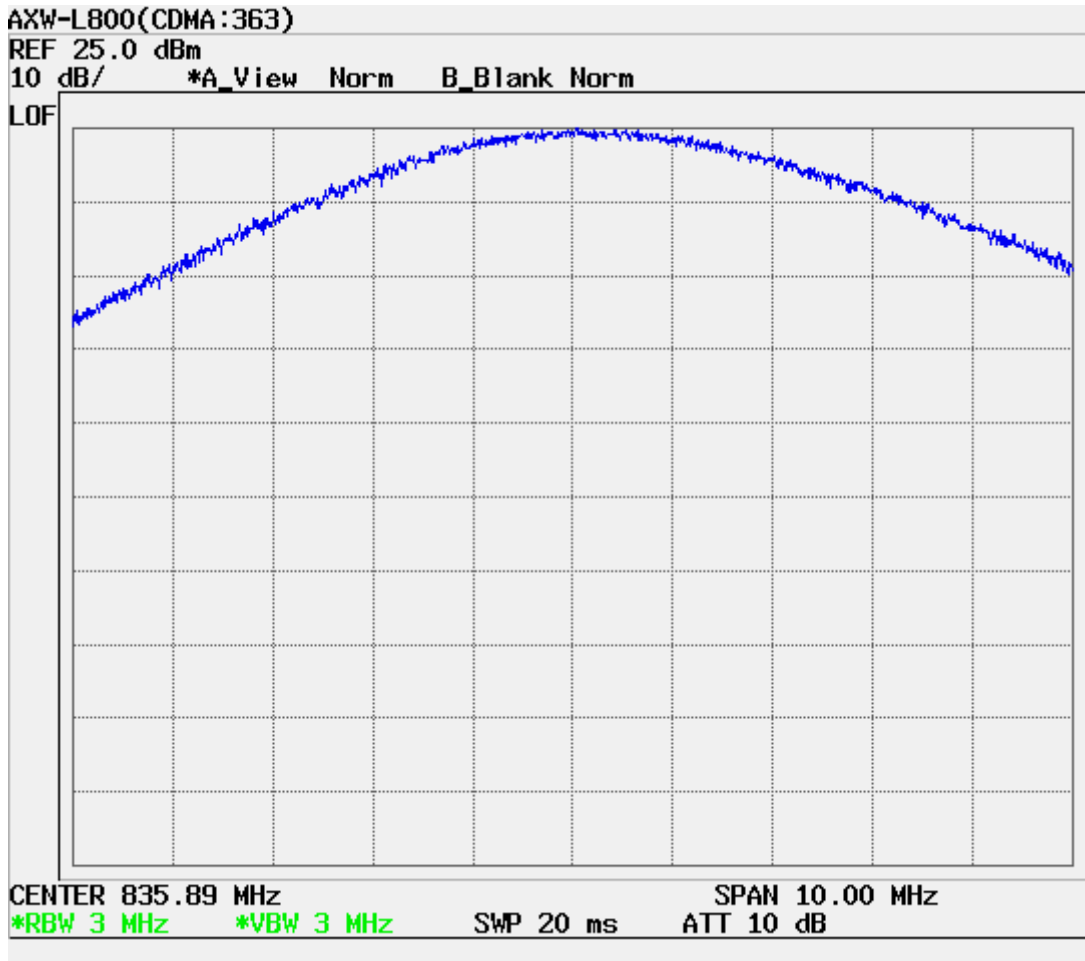

ATTACHMENT D – TEST PLOTS

■ CDMA MODE (1013 CH.) Conducted Spurious

■ CDMA MODE (0363 CH.) Conducted Spurious

■ CDMA MODE (0777 CH.) Conducted Spurious

■ CDMA MODE (0363 CH.) : Channel Power

■ CDMA Mode (0363 CH.) : Occupied Bandwidth

■ CDMA Cellular (1013 CH.) Band Edge

■ CDMA Cellular (777 CH.) Band Edge

■ CDMA (1013 CH) Test Mode: POWER OUT

■ CDMA (0363 CH) Test Mode: POWER OUT

■ CDMA (0777 CH) Test Mode: POWER OUT