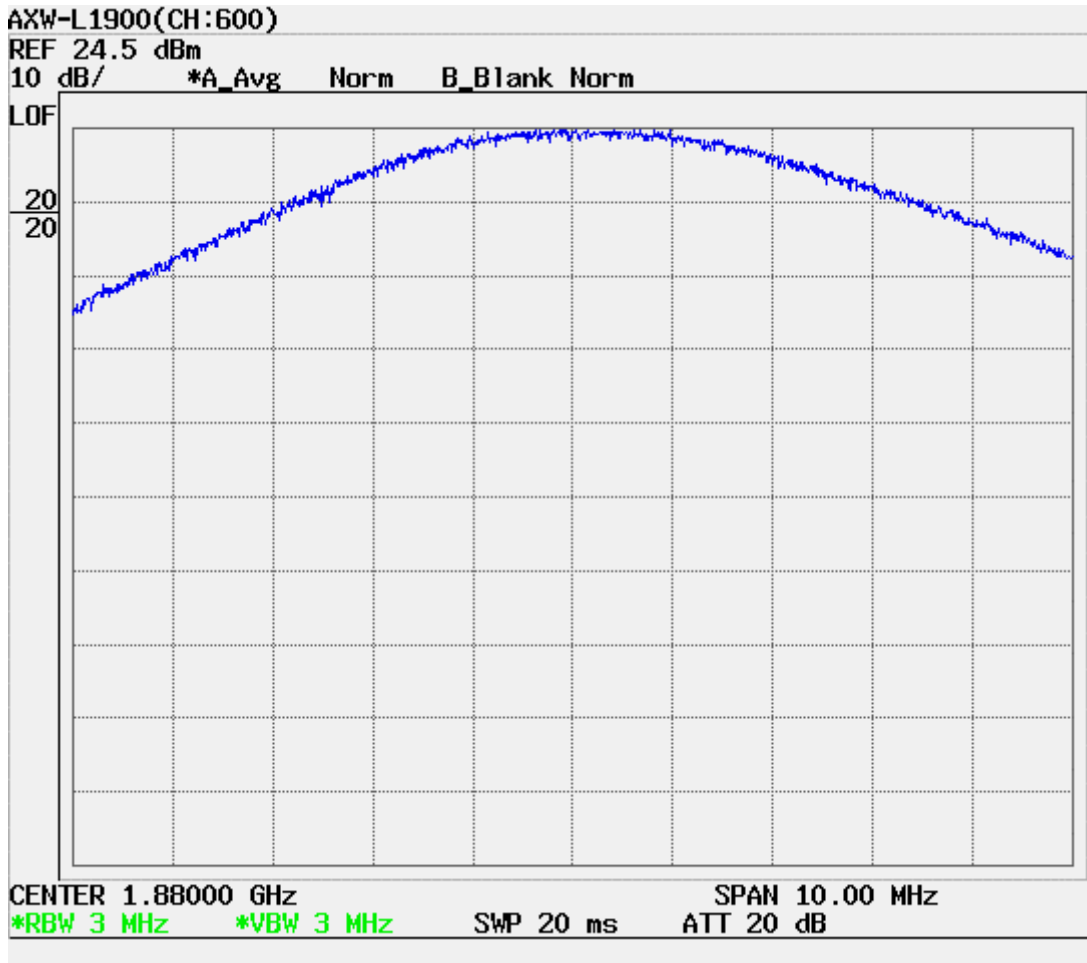

ATTACHMENT D – TEST PLOTS

PCS CDMA MODE (0025 CH.) Conducted Spurious

PCS CDMA MODE (0600 CH.) Conducted Spurious

PCS CDMA MODE (1175 CH.) Conducted Spurious

PCS CDMA MODE (0600 CH.) : Channel Power

CDMA Mode (600 CH.) : Occupied Bandwidth

PCS Mode Band Edge (25 CH.)

PCS Mode Band Edge (1175 CH.)

PCS CDMA (0025 CH) Test Mode: POWER OUT

PCS CDMA (0600 CH) Test Mode: POWER OUT

PCS CDMA (1175 CH) Test Mode: POWER OUT