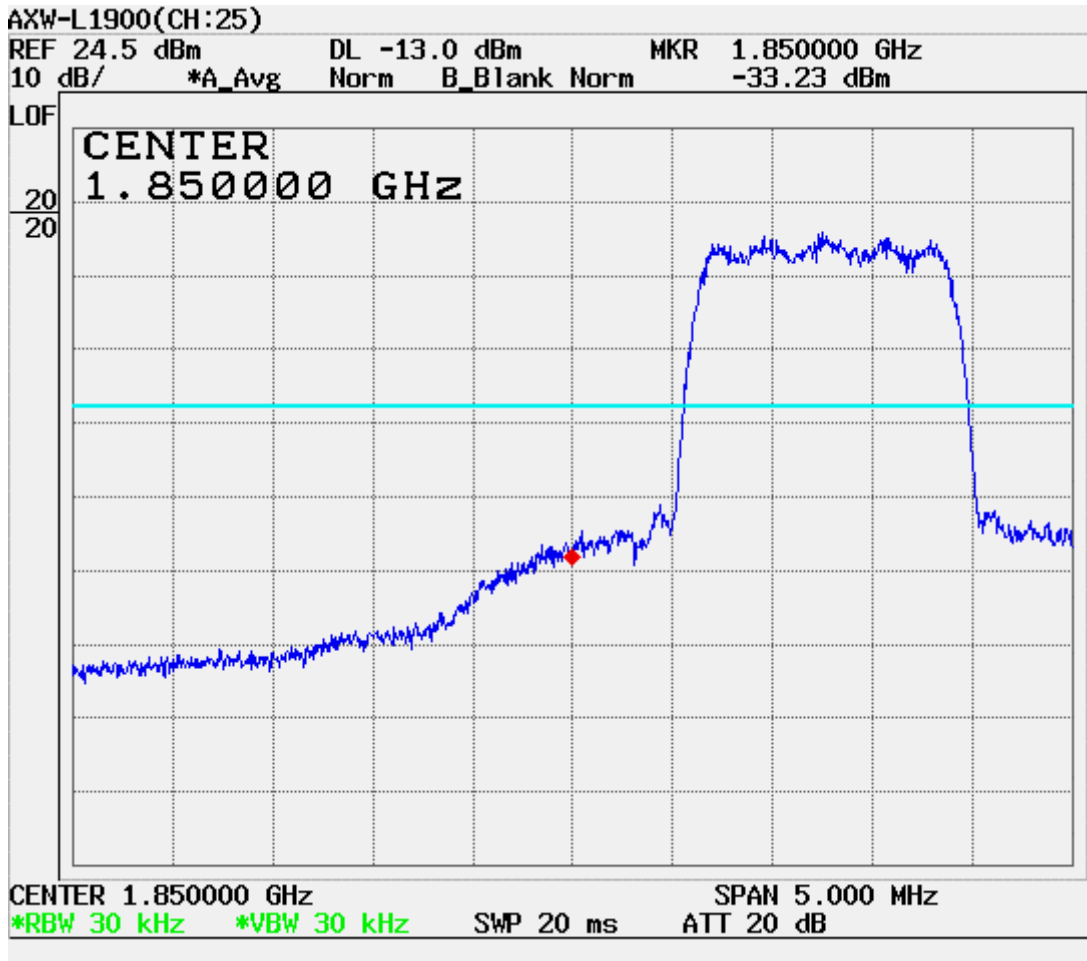

ATTACHMENT D – TEST PLOTS

PCS CDMA MODE (0025 CH.) Conducted Spurious

PCS CDMA MODE (0600 CH.) Conducted Spurious

PCS CDMA MODE (1175 CH.) Conducted Spurious

PCS CDMA MODE (0600 CH.) : Channel Power

CDMA Mode (600 CH.) : Occupied Bandwidth

PCS Mode Band Edge (25 CH.)

PCS Mode Band Edge (1175 CH.)

PCS CDMA (0025 CH) Test Mode: POWER OUT

PCS CDMA (0600 CH) Test Mode: POWER OUT

PCS CDMA (1175 CH) Test Mode: POWER OUT