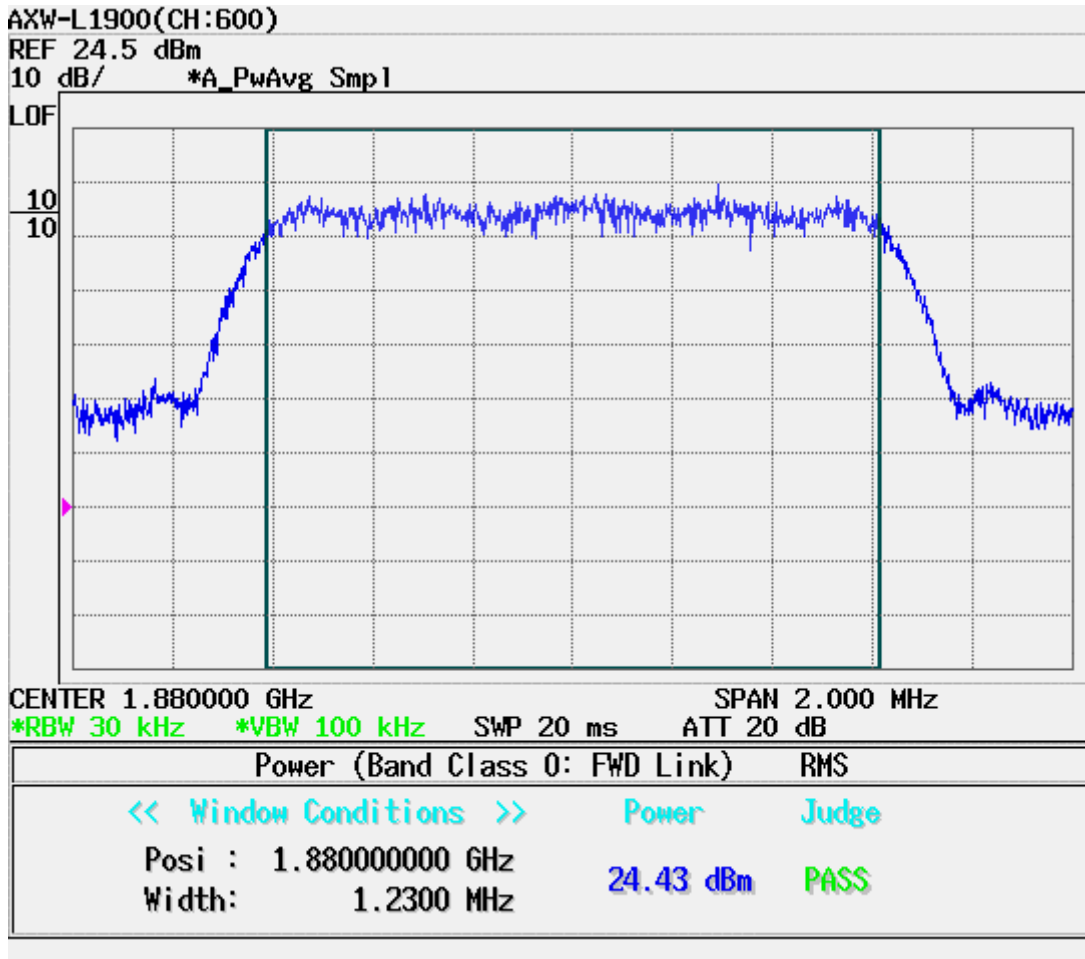

ATTACHMENT D – TEST PLOTS

PCS CDMA MODE (0025 CH.) Conducted Spurious

PCS CDMA MODE (0600 CH.) Conducted Spurious

PCS CDMA MODE (1175 CH.) Conducted Spurious

PCS CDMA MODE (0600 CH.) : Channel Power

CDMA Mode (600 CH.) : Occupied Bandwidth

PCS Mode Band Edge (25 CH.)

PCS Mode Band Edge (1175 CH.)

PCS CDMA (0025 CH) Test Mode: POWER OUT

PCS CDMA (0600 CH) Test Mode: POWER OUT

PCS CDMA (1175 CH) Test Mode: POWER OUT