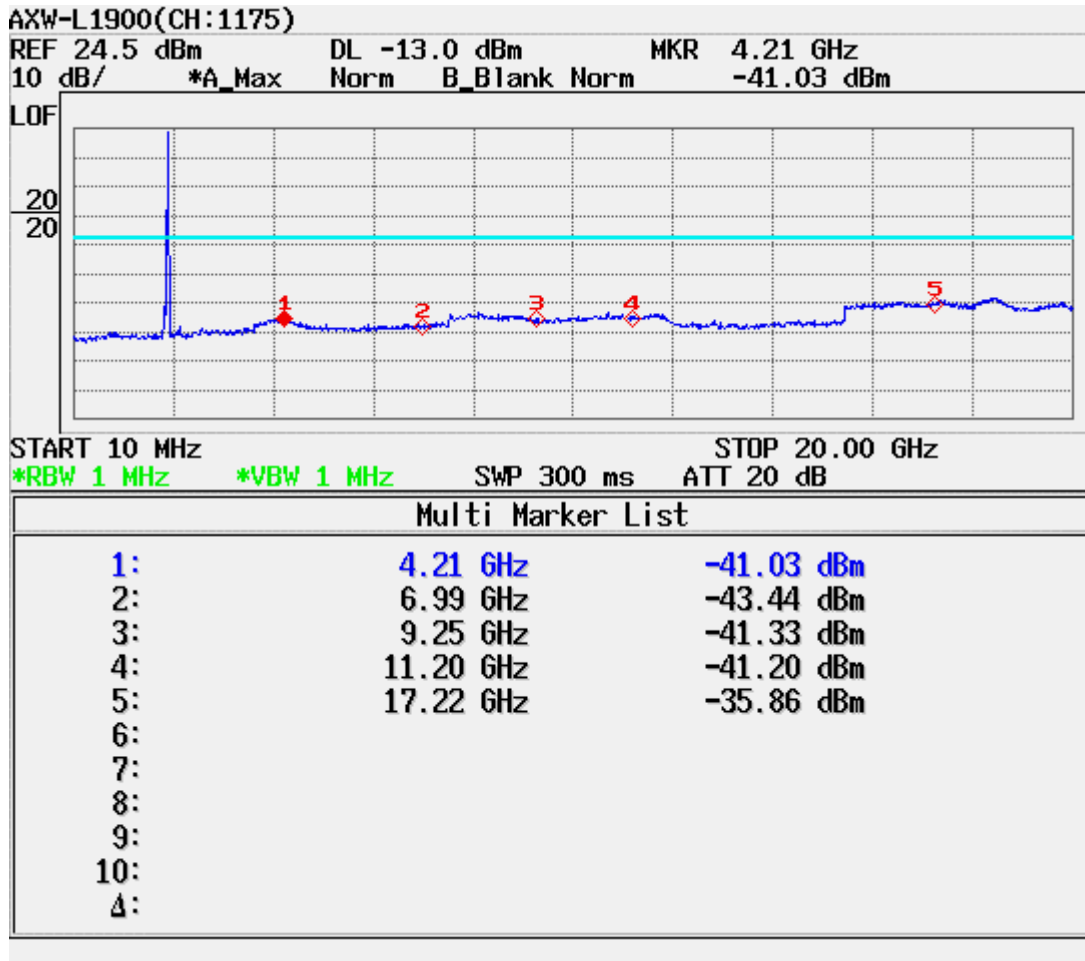

ATTACHMENT D – TEST PLOTS

PCS CDMA MODE (0025 CH.) Conducted Spurious

PCS CDMA MODE (0600 CH.) Conducted Spurious

PCS CDMA MODE (1175 CH.) Conducted Spurious

PCS CDMA MODE (0600 CH.) : Channel Power

CDMA Mode (600 CH.) : Occupied Bandwidth

PCS Mode Band Edge (25 CH.)

PCS Mode Band Edge (1175 CH.)

PCS CDMA (0025 CH) Test Mode: POWER OUT

PCS CDMA (0600 CH) Test Mode: POWER OUT

PCS CDMA (1175 CH) Test Mode: POWER OUT