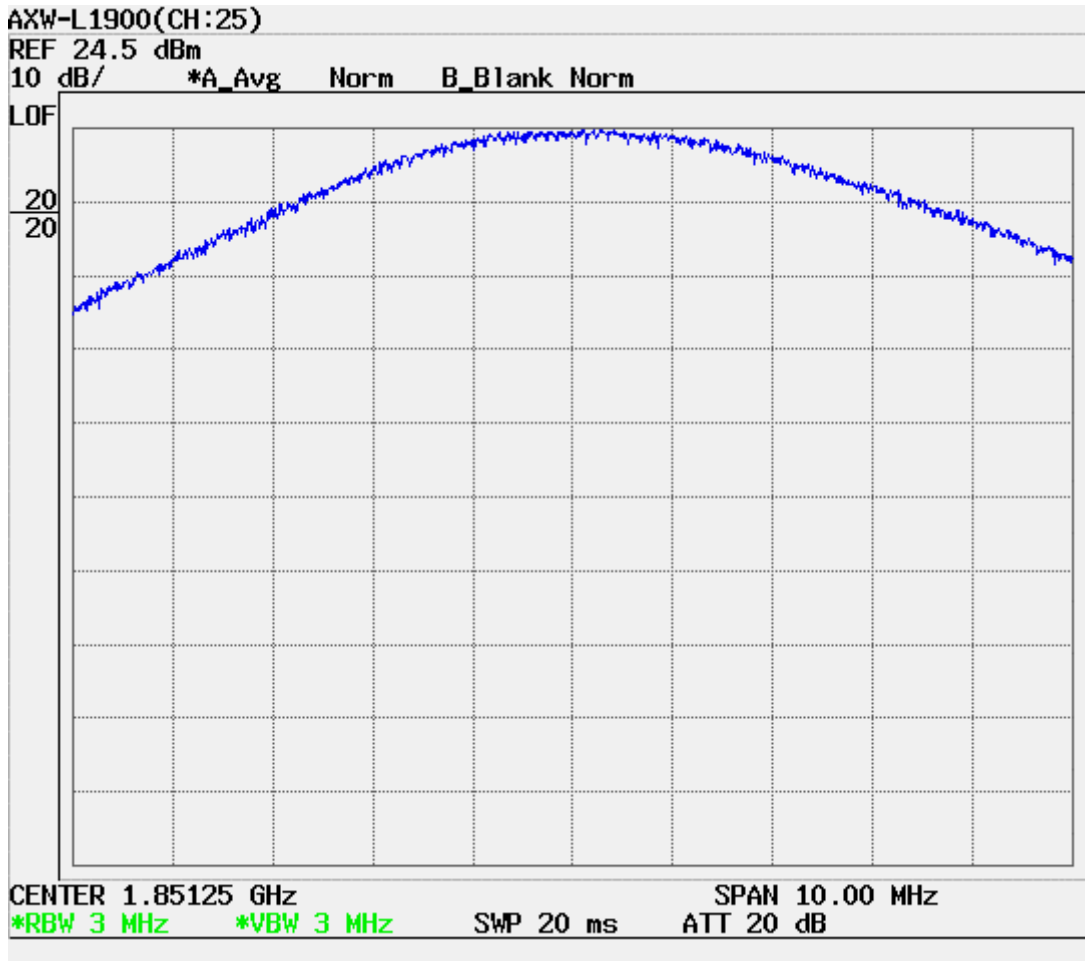

ATTACHMENT D – TEST PLOTS

PCS CDMA MODE (0025 CH.) Conducted Spurious

PCS CDMA MODE (0600 CH.) Conducted Spurious

PCS CDMA MODE (1175 CH.) Conducted Spurious

PCS CDMA MODE (0600 CH.) : Channel Power

CDMA Mode (600 CH.) : Occupied Bandwidth

PCS Mode Band Edge (25 CH.)

PCS Mode Band Edge (1175 CH.)

PCS CDMA (0025 CH) Test Mode: POWER OUT

PCS CDMA (0600 CH) Test Mode: POWER OUT

PCS CDMA (1175 CH) Test Mode: POWER OUT