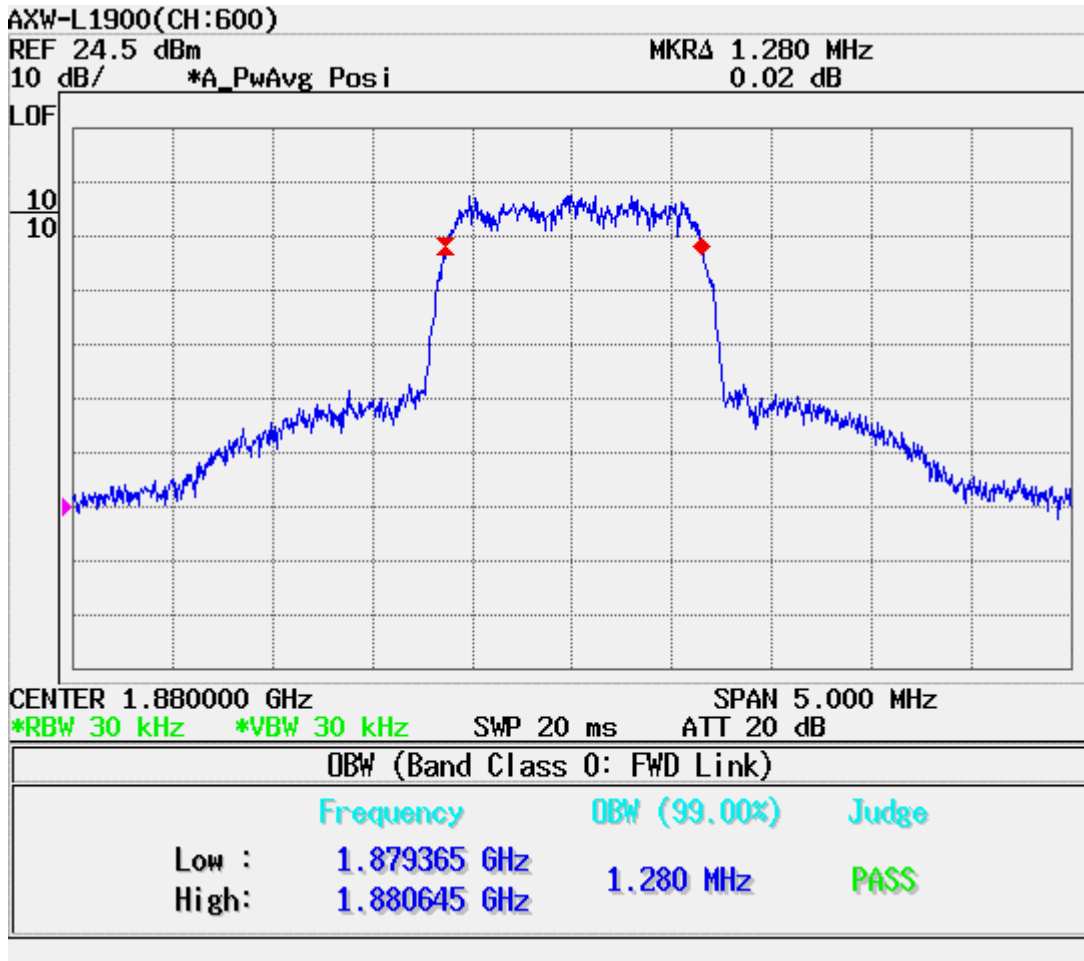

ATTACHMENT D – TEST PLOTS

PCS CDMA MODE (0025 CH.) Conducted Spurious

PCS CDMA MODE (0600 CH.) Conducted Spurious

PCS CDMA MODE (1175 CH.) Conducted Spurious

PCS CDMA MODE (0600 CH.) : Channel Power

CDMA Mode (600 CH.) : Occupied Bandwidth

PCS Mode Band Edge (25 CH.)

PCS Mode Band Edge (1175 CH.)

PCS CDMA (0025 CH) Test Mode: POWER OUT

PCS CDMA (0600 CH) Test Mode: POWER OUT

PCS CDMA (1175 CH) Test Mode: POWER OUT