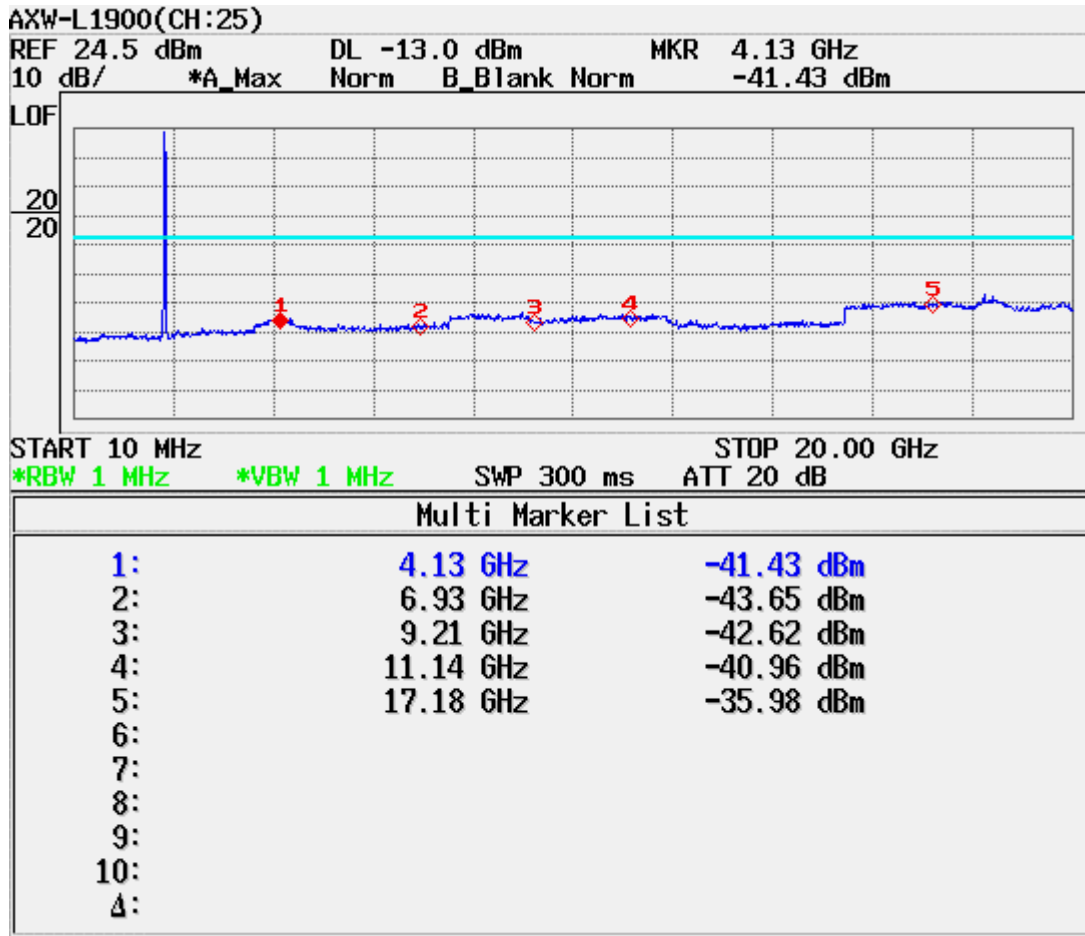

ATTACHMENT D – TEST PLOTS

PCS CDMA MODE (0025 CH.) Conducted Spurious

PCS CDMA MODE (0600 CH.) Conducted Spurious

PCS CDMA MODE (1175 CH.) Conducted Spurious

PCS CDMA MODE (0600 CH.) : Channel Power

CDMA Mode (600 CH.) : Occupied Bandwidth

PCS Mode Band Edge (25 CH.)

PCS Mode Band Edge (1175 CH.)

PCS CDMA (0025 CH) Test Mode: POWER OUT

PCS CDMA (0600 CH) Test Mode: POWER OUT

PCS CDMA (1175 CH) Test Mode: POWER OUT