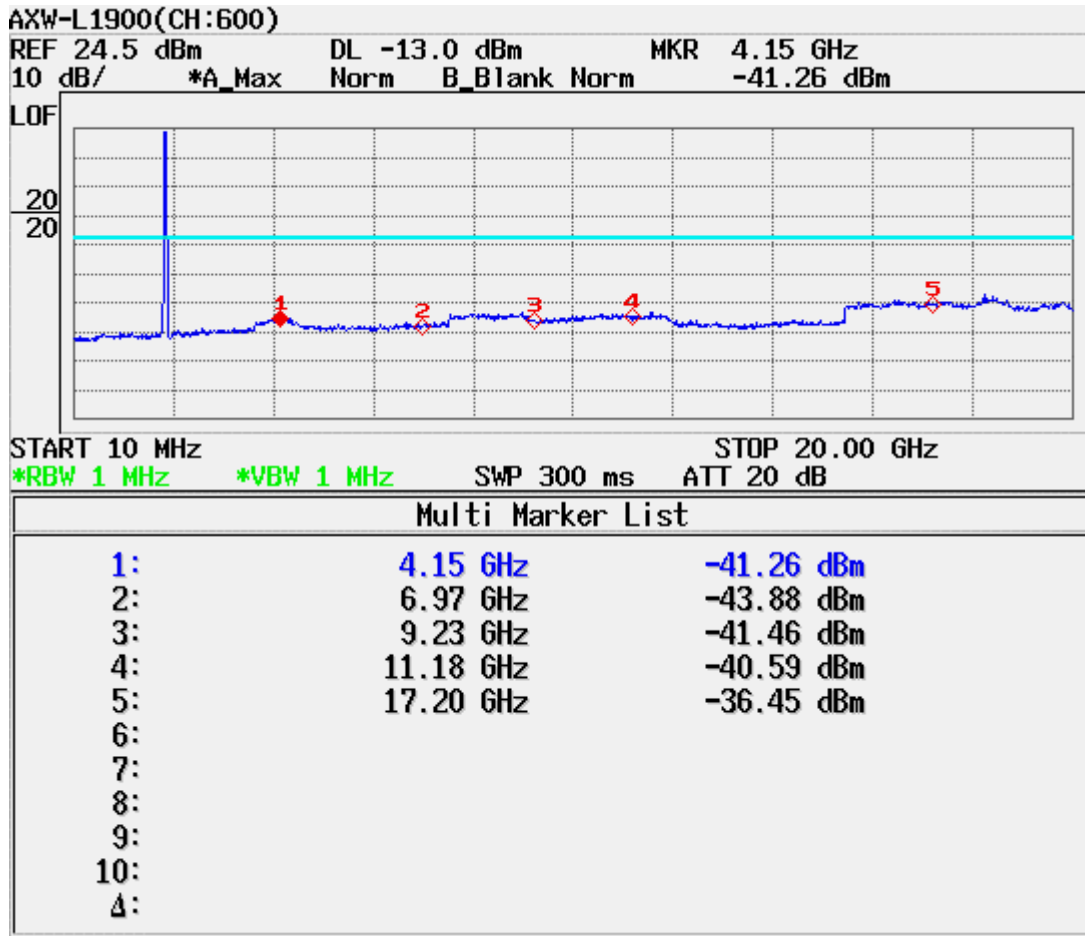

ATTACHMENT D – TEST PLOTS

PCS CDMA MODE (0025 CH.) Conducted Spurious

PCS CDMA MODE (0600 CH.) Conducted Spurious

PCS CDMA MODE (1175 CH.) Conducted Spurious

PCS CDMA MODE (0600 CH.) : Channel Power

CDMA Mode (600 CH.) : Occupied Bandwidth

PCS Mode Band Edge (25 CH.)

PCS Mode Band Edge (1175 CH.)

PCS CDMA (0025 CH) Test Mode: POWER OUT

PCS CDMA (0600 CH) Test Mode: POWER OUT

PCS CDMA (1175 CH) Test Mode: POWER OUT