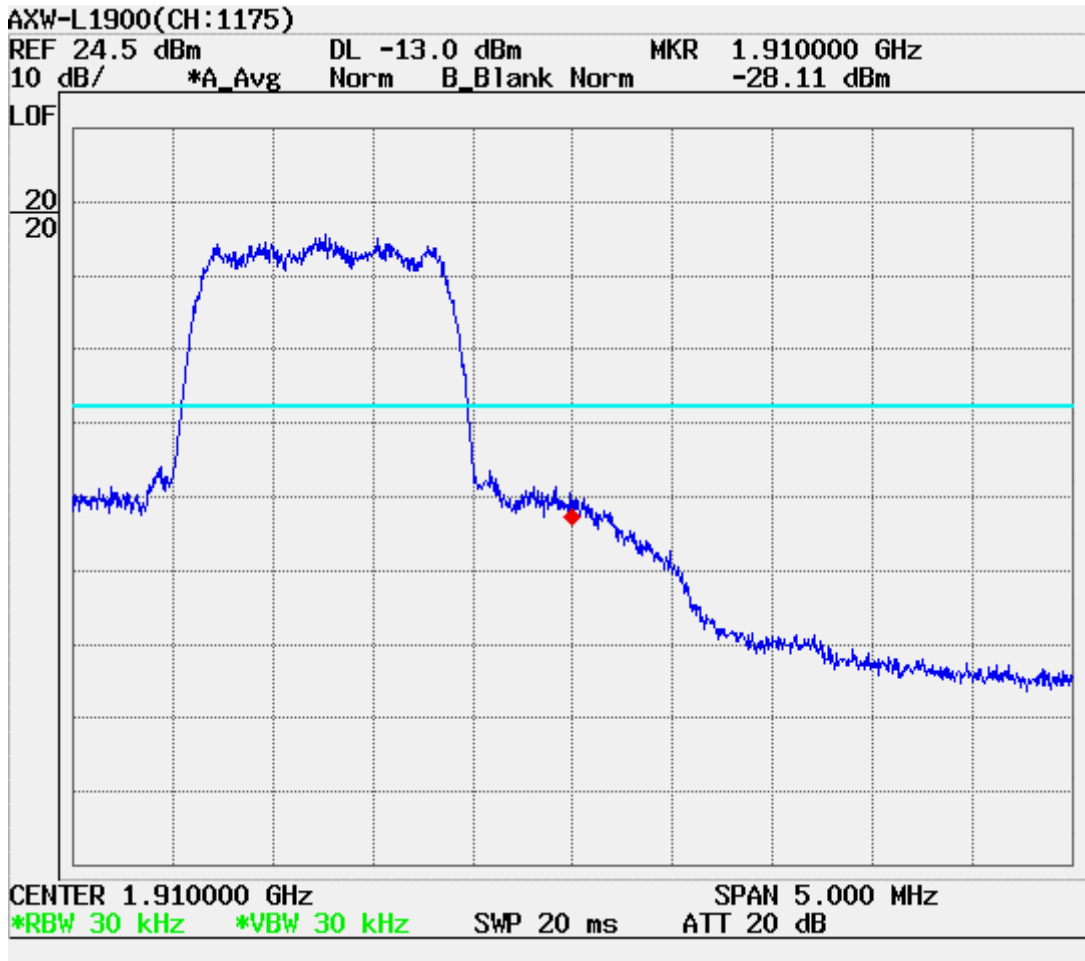

ATTACHMENT D – TEST PLOTS

PCS CDMA MODE (0025 CH.) Conducted Spurious

PCS CDMA MODE (0600 CH.) Conducted Spurious

PCS CDMA MODE (1175 CH.) Conducted Spurious

PCS CDMA MODE (0600 CH.) : Channel Power

CDMA Mode (600 CH.) : Occupied Bandwidth

PCS Mode Band Edge (25 CH.)

PCS Mode Band Edge (1175 CH.)

PCS CDMA (0025 CH) Test Mode: POWER OUT

PCS CDMA (0600 CH) Test Mode: POWER OUT

PCS CDMA (1175 CH) Test Mode: POWER OUT