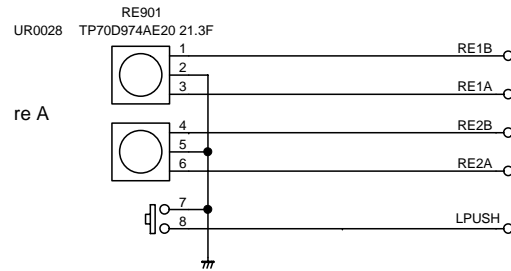

TITLE	DRAWING No.	
	DJ-X11 CPU UNIT	
SHEET	DATE	DESIGN

TITLE		DRAWING No.	
DJ-X11 MAIN UNIT			
SHEET	DATE	DESIGN	

LED Unit

RE Unit

JACK UNIT

TITLE		DRAWING_No.	
_____		LED/RE/JACK Unit	
SHEET	DATE	DESIGN	
/			