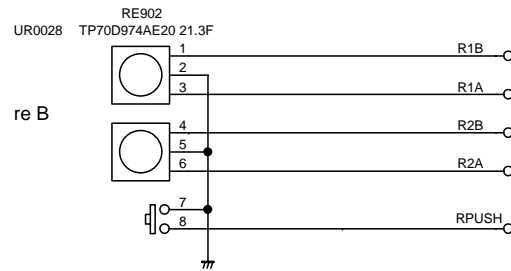

TITLE	DRAWING No.	
	DJ-X11 CPU UNIT	
SHEET	DATE	DESIGN

TITLE		DRAWING No.	
DJ-X11 MAIN UNIT			
SHEET	DATE	DESIGN	

LED Unit

RE Unit

JACK UNIT

TITLE		DRAWING_No.	
_____		LED/RE/JACK Unit	
SHEET	DATE	DESIGN	
/			