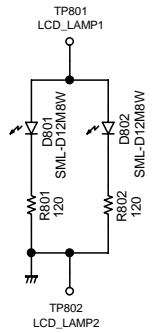

TITLE	DRAWING No.	
	DJ-X11 CPU UNIT	
SHEET	DATE	DESIGN

TITLE		DRAWING No.	
DJ-X11 MAIN UNIT			
SHEET	DATE	DESIGN	

LED Unit

RE Unit

JACK UNIT

TITLE		DRAWING_No.	
_____		LED/RE/JACK Unit	
SHEET	DATE	DESIGN	
/			