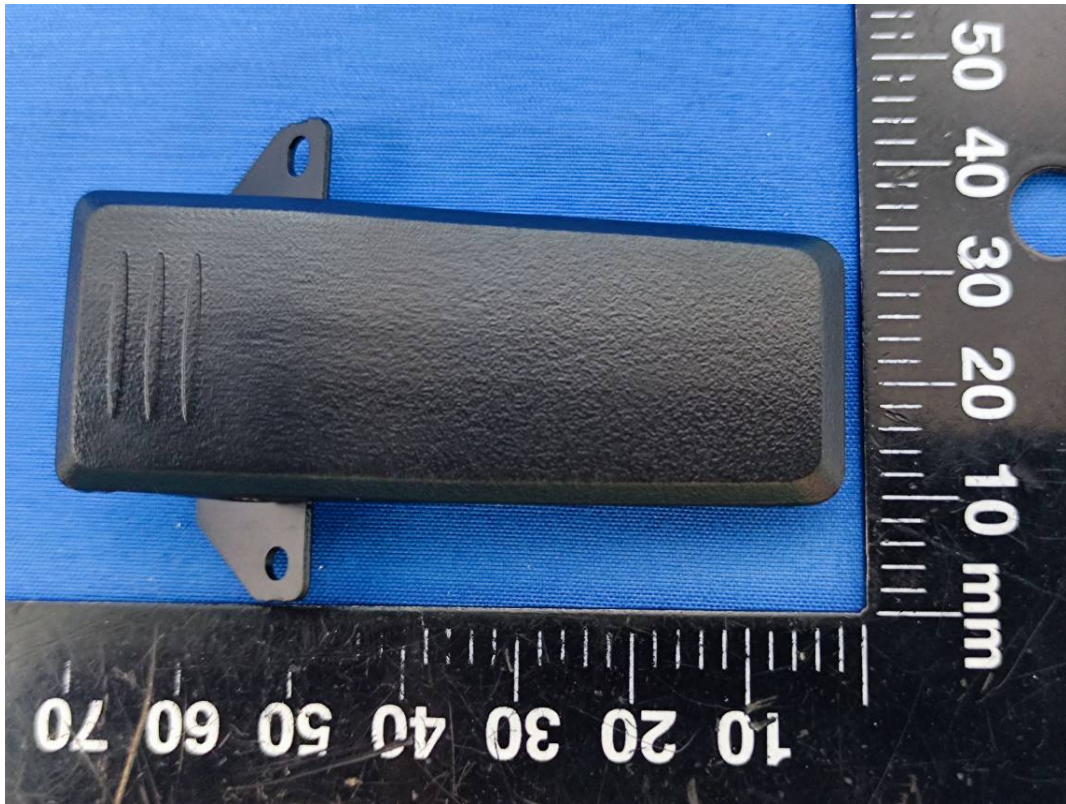

EUT EXTERNAL PHOTOGRAPHS

Belt Clip

Antenna

Charger Base

ALINCO EDC-314
RAPID CHARGER
INPUT: DC 12-15V 450mA
OUTPUT: DC 8.4V 500mA

Waiting	None
Precharge	Red Light Flashing
Charging	Red Light
Fully Charged	Green Light