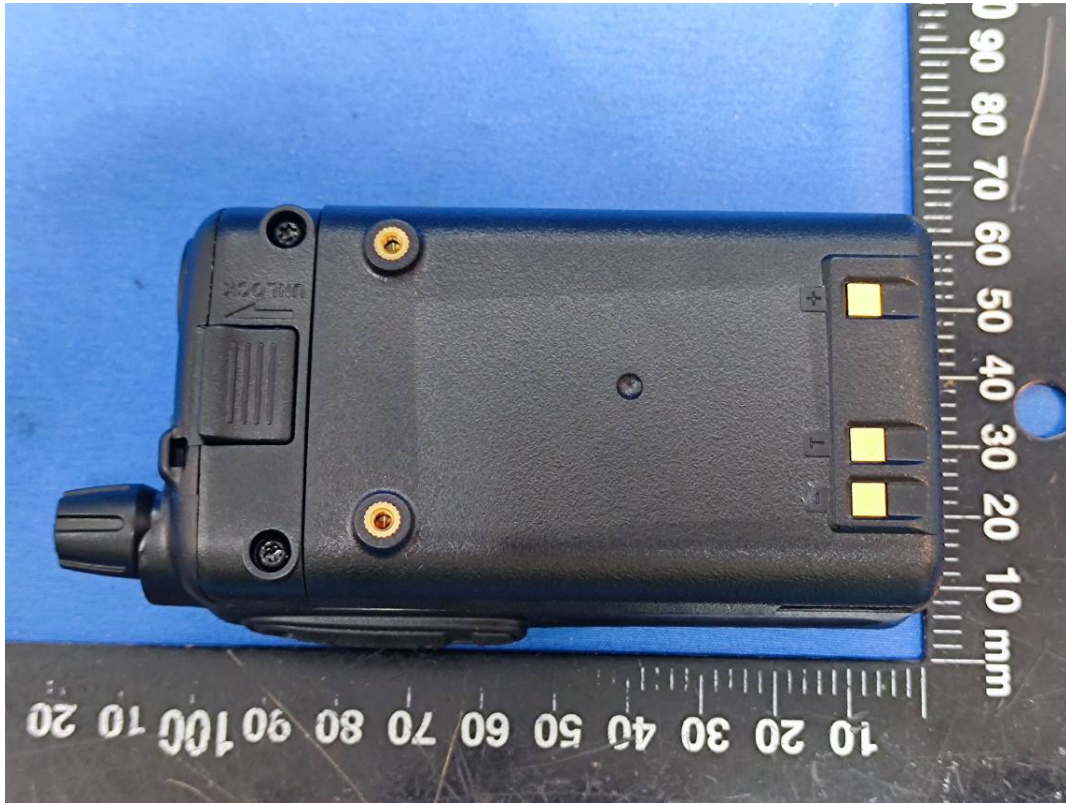

EUT EXTERNAL PHOTOGRAPHS

Belt Clip

Antenna

Charger Base

ALINCO EDC-314
RAPID CHARGER
INPUT: DC 12-15V 450mA
OUTPUT: DC 8.4V 500mA

Waiting	None
Precharge	Red Light Flashing
Charging	Red Light
Fully Charged	Green Light

WARNING
Please turn off the radio when you charge the battery with the radio.

A036923