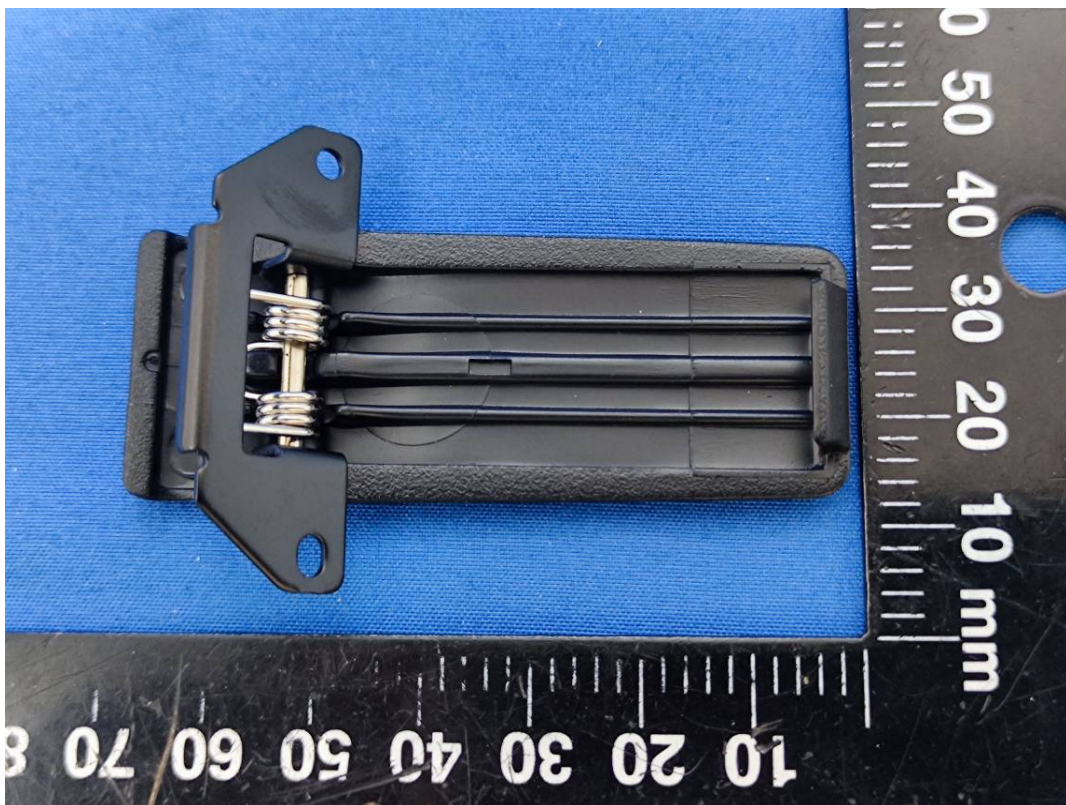

EUT EXTERNAL PHOTOGRAPHS

Belt Clip

Antenna

Charger Base

ALINCO EDC-314
RAPID CHARGER
INPUT: DC 12-15V 450mA
OUTPUT: DC 8.4V 500mA

Waiting	None
Precharge	Red Light Flashing
Charging	Red Light
Fully Charged	Green Light