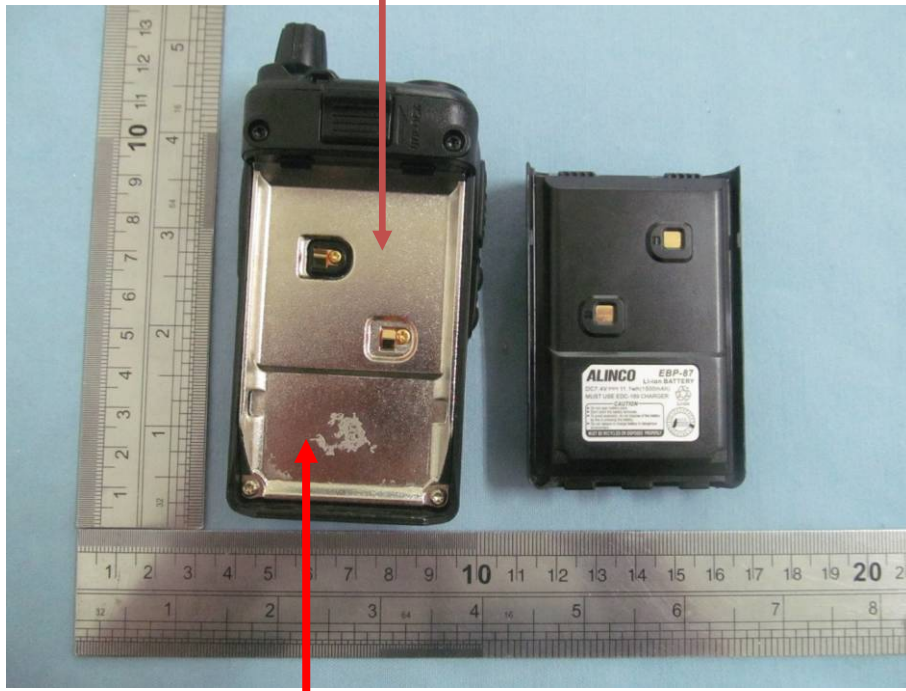

FCC ID Label Location

VHF FM HANDHELD TRANSCEIVER

FCC ID: PH3DJ-A10

Brand : ALINCO Model : DJ-A10

Frequency Range : 136MHz to 174MHz

FCC RF Warning Label

Device must be restricted to occupational use to satisfy FCC RF exposure compliance. See owner's manual for specific operating requirements