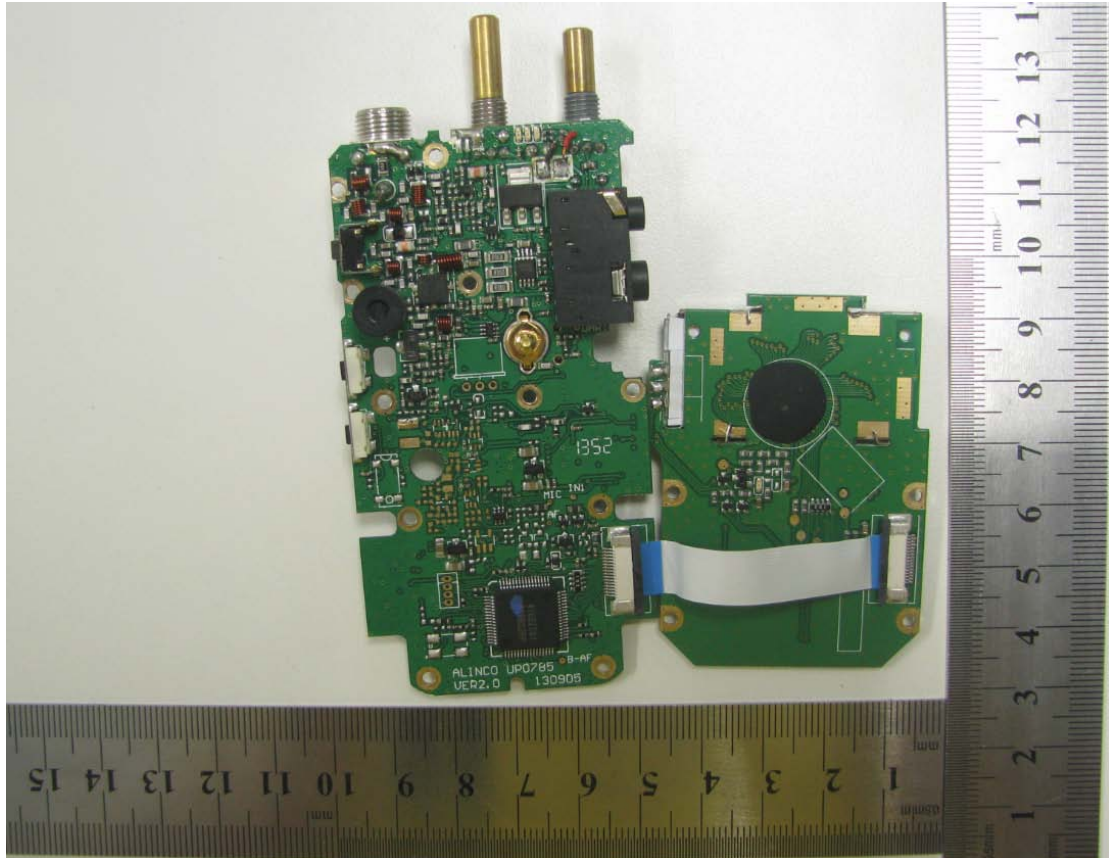

## Internal Photos

### 1. EUT uncover view

## 2. LCD and Buttons

3. Mainboard

4. Antenna view

**\*\* END OF REPORT \*\***