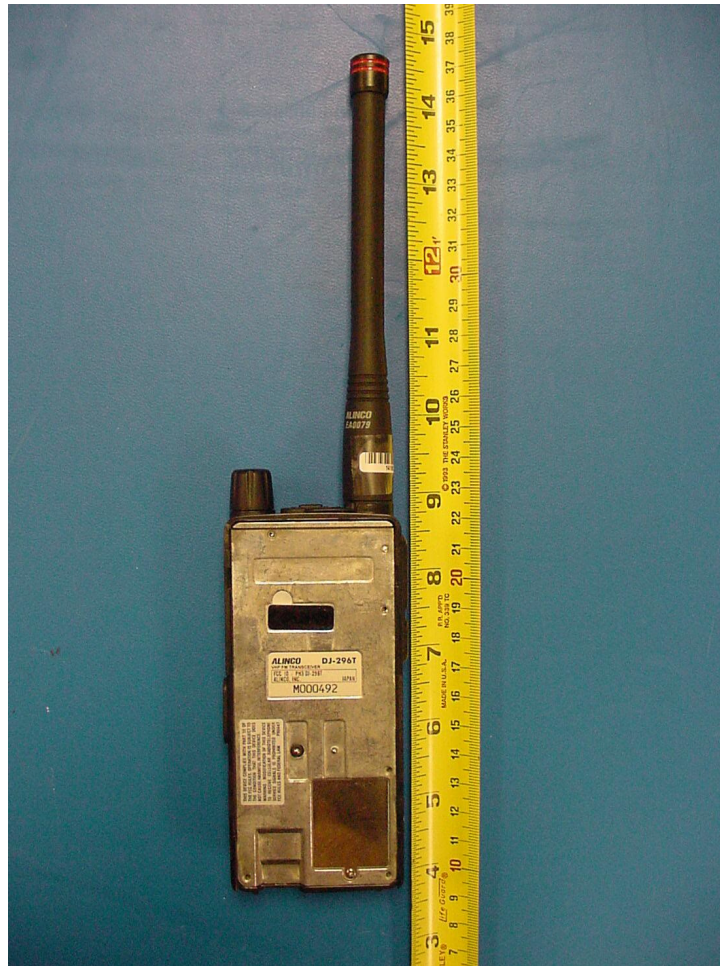

360 Herndon Parkway  
Suite 1400  
Herndon, VA 20170  
<http://www.rheintech.com>

PHOTOGRAPH 10: REAR VIEW OF EUT WITHOUT BATTERY

360 Herndon Parkway  
Suite 1400  
Herndon, VA 20170  
<http://www.rheintech.com>