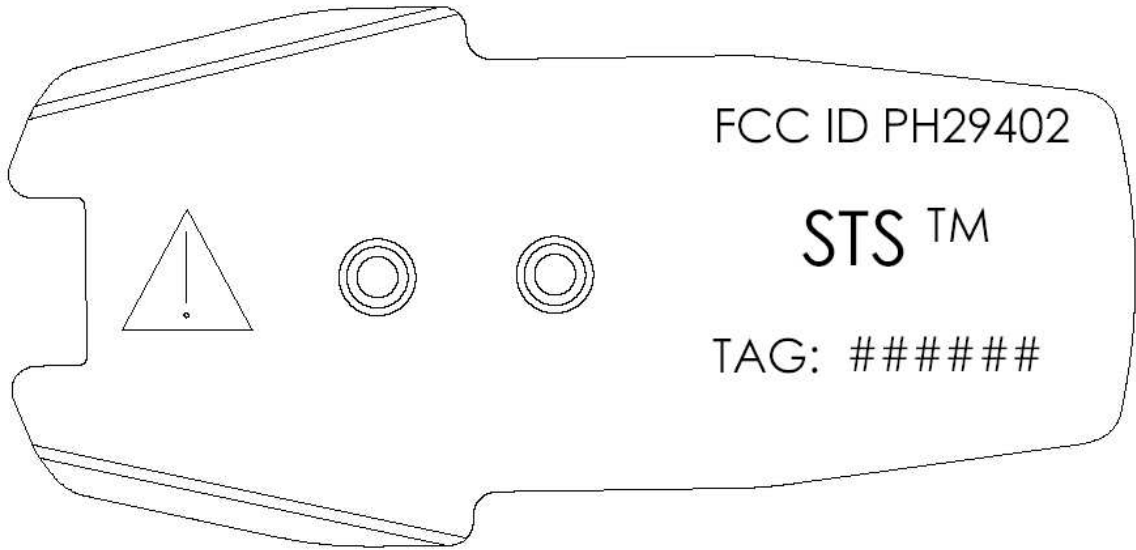

**STS Transmitter Equipment Identification Label
(Bottom Side Of Transmitter)**

Label is physically engraved into the bottom of each STS Transmitter