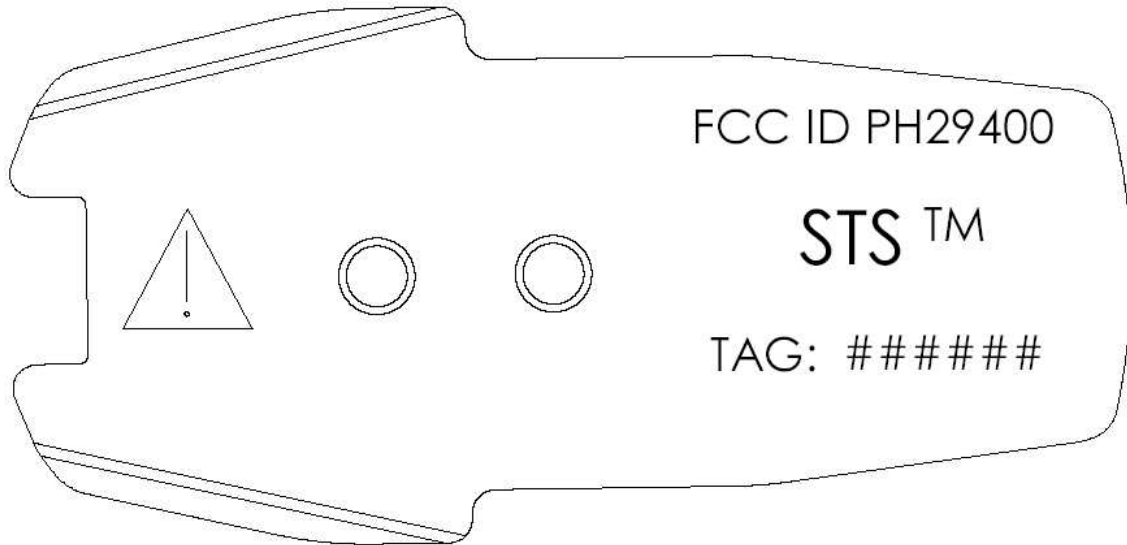

**STS Transmitter Equipment Identification Label  
(Bottom Side Of Transmitter)**

Label is physically engraved into the bottom of each STS Transmitter.