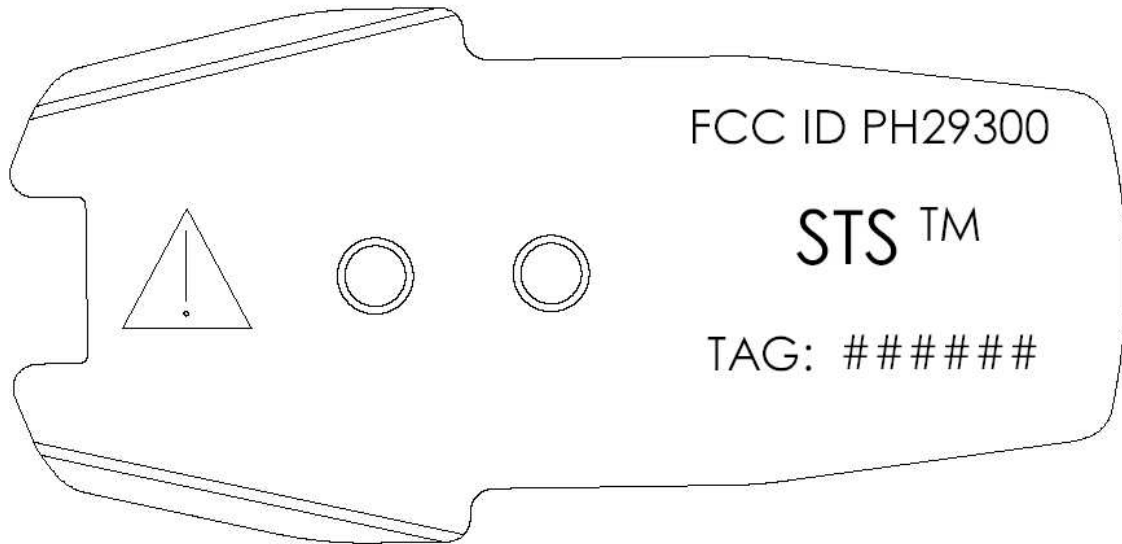

**STS Transmitter Equipment Identification Label
(Bottom Side Of Transmitter)**

Label is physically engraved into the bottom of each STS Transmitter.