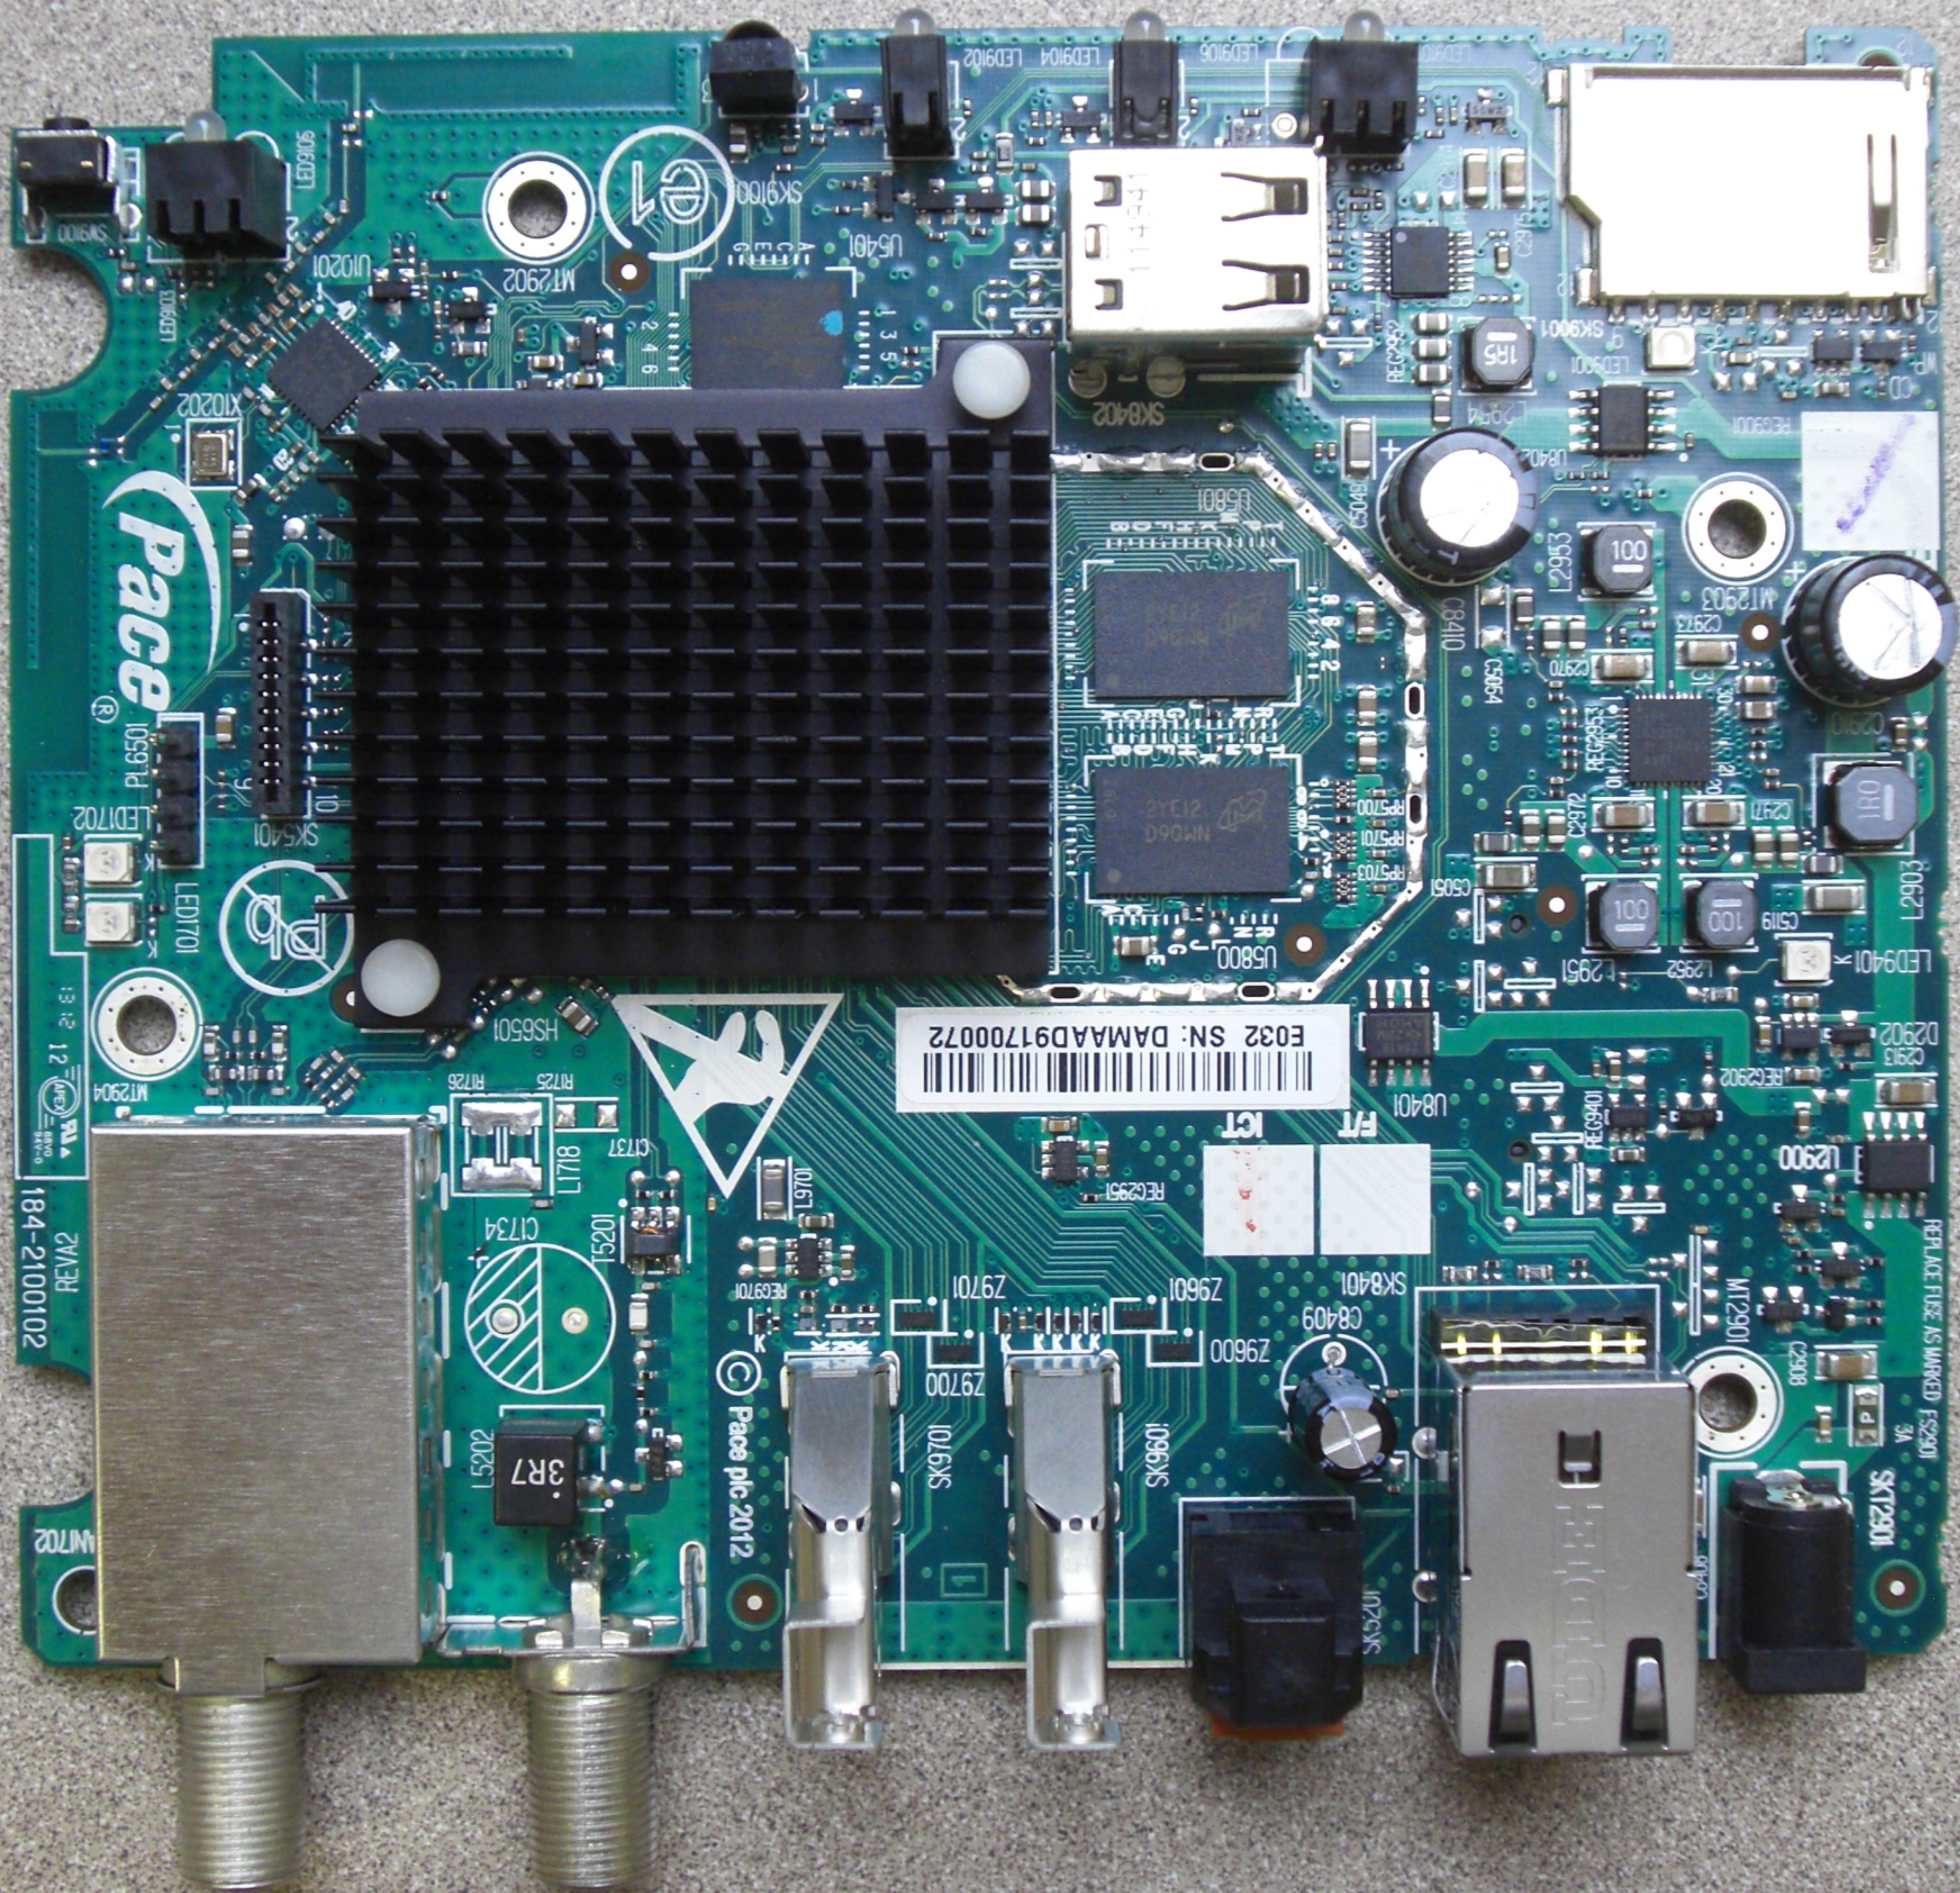

CABLE IN

TO TV

COMPONENT

AV

HDMI

DIGITAL AUDIO

ETHERNET

USB

POWER

+5.0V DC IN  
3A MAX.

Warranty VOID  
if Broken  
or Misused

Pace  
4538

0868 SN 05M0VE21200611

Pace plc 2013

4210000-2 6282833 6210000-2

pb

REP.LIVE.COM/ID

E032 SN: DAMAAD91700072

Pace

REV3  
184-2100102

© Pace plc 2012

REPLACE FUSE AS MARKED F52901