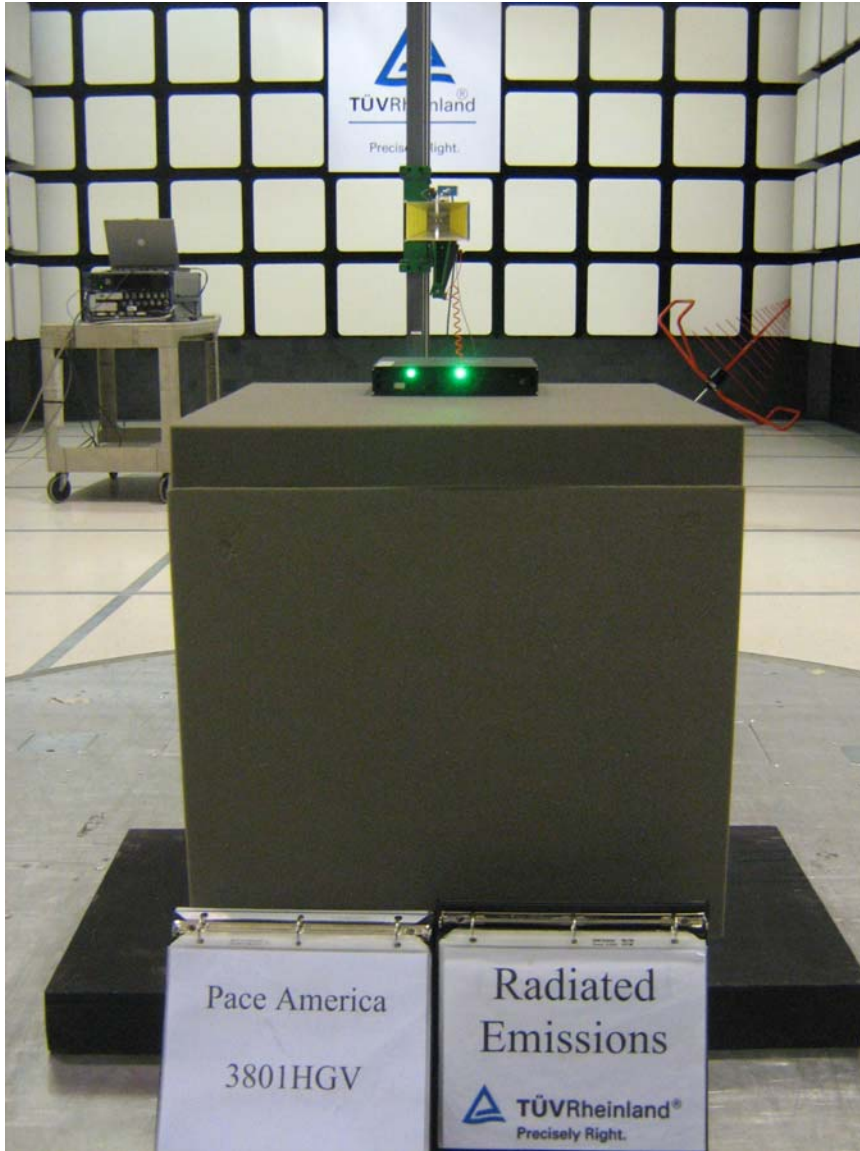

## 1 Photo

### 1.1 Test Setup Photo

**Figure 1:** Test Setup for 30 MHz to 1000MHz (Front View) – 3801HGV on Horizontal Position

**Figure 2:** Test Setup for 30 MHz to 1000MHz (Rear View) – 3801HGV on Vertical Position