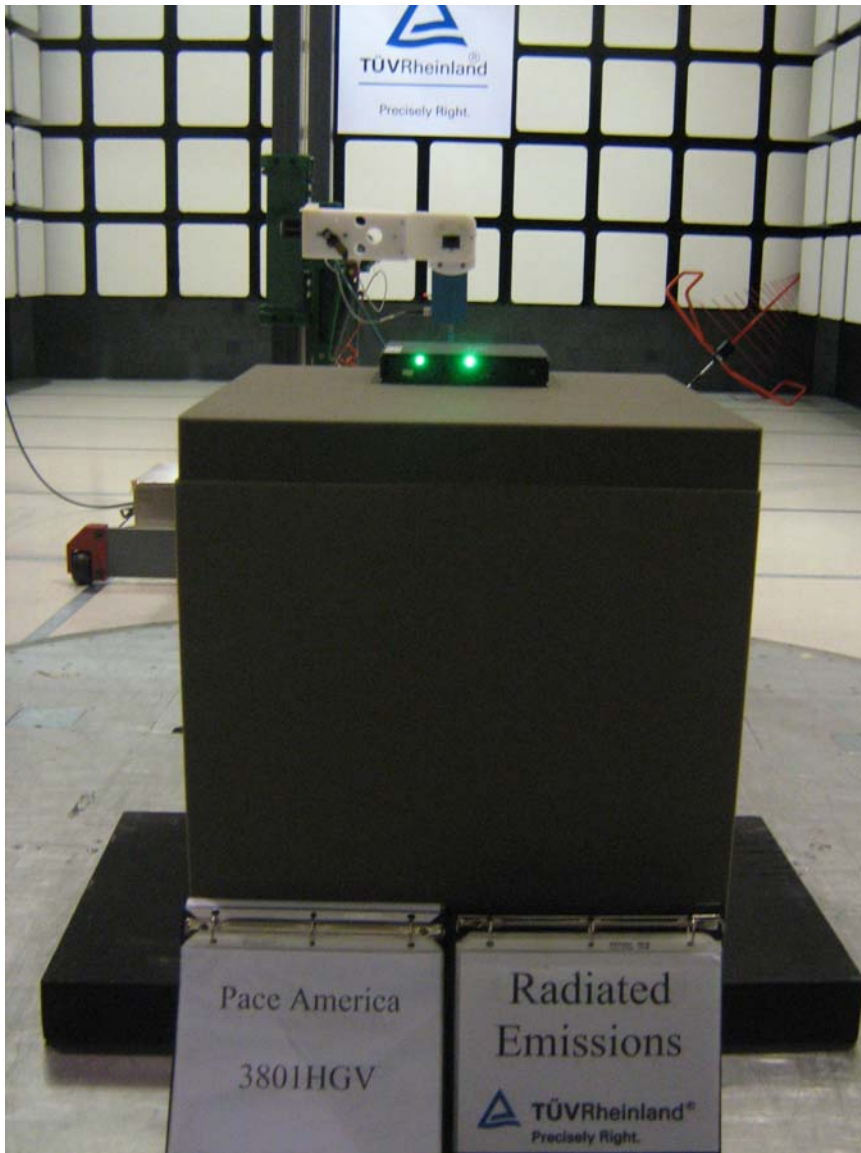

### 1.1 Test Setup Photo

**Figure 1:** Test Setup for 30 MHz to 1000MHz (Front View) – 3801HGV on Horizontal Position

**Figure 2:** Test Setup for 30 MHz to 1000MHz (Rear View) – 3801HGV on Vertical Position

**Figure 3:** Test Setup for 1GHz to 18GHz (Front View) - 3801HGV on Horizontal Position

**Figure 4:** Test Setup for 1GHz to 18GHz (Rear View) - 3801HGV on Vertical Position

**Figure 5:** Test Setup for 18 GHz to 26GHz (Front View) - 3801HGV on Horizontal Position