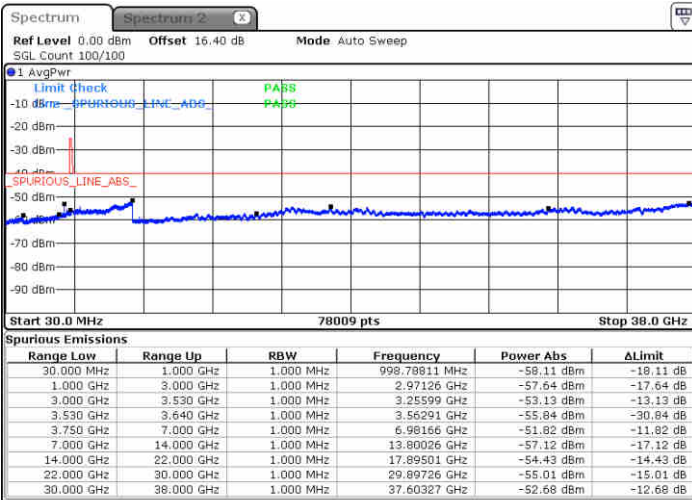

Date: 23 JUN 2020 20:41:37

Lowest Channel / FullIRB

N/A

Date: 23 JUN 2020 20:31:32

LTE Band 48 / 15MHz

QPSK

Middle Channel / 1RB0

Middle Channel / 1RBmax

Date: 23 JUN 2020 20:26:56

Date: 23 JUN 2020 20:47:12

Middle Channel / FullIRB

N/A

Date: 23 JUN 2020 20:37:08

LTE Band 48 / 15MHz

QPSK

Highest Channel / 1RB0

Highest Channel / 1RBmax

Date: 23 JUN 2020 20:28:03

Date: 23 JUN 2020 20:48:19

Highest Channel / FullIRB

N/A

Date: 23 JUN 2020 20:38:15

LTE Band 48 / 20MHz

QPSK

Lowest Channel / 1RB0

Lowest Channel / 1RBmax

Date: 23 JUN 2020 21:04:04

Date: 23 JUN 2020 21:14:13

Lowest Channel / FullIRB

N/A

Date: 23 JUN 2020 20:53:58

LTE Band 48 / 20MHz