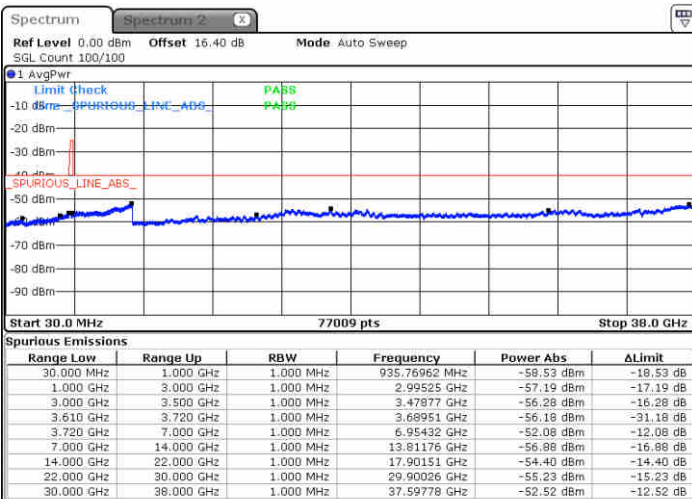

64QAM

Highest Channel / 1RB0

Highest Channel / 1RBmax

Date: 23 JUN 2020 19:29:41

Date: 23 JUN 2020 19:49:49

Highest Channel / FullIRB

N/A

Date: 23 JUN 2020 19:39:45

LTE Band 48 / 10MHz

64QAM

Lowest Channel / 1RB0

Lowest Channel / 1RBmax

Date: 23 JUN 2020 19:50:57

Date: 23 JUN 2020 20:11:07

Lowest Channel / FullIRB

N/A

Date: 23 JUN 2020 20:01:02

LTE Band 48 / 10MHz

64QAM

MiddleChannel / 1RB0

Middle Channel / 1RBmax

Date: 23 JUN 2020 19:56:33

Date: 23 JUN 2020 20:16:49

Middle Channel / FullIRB