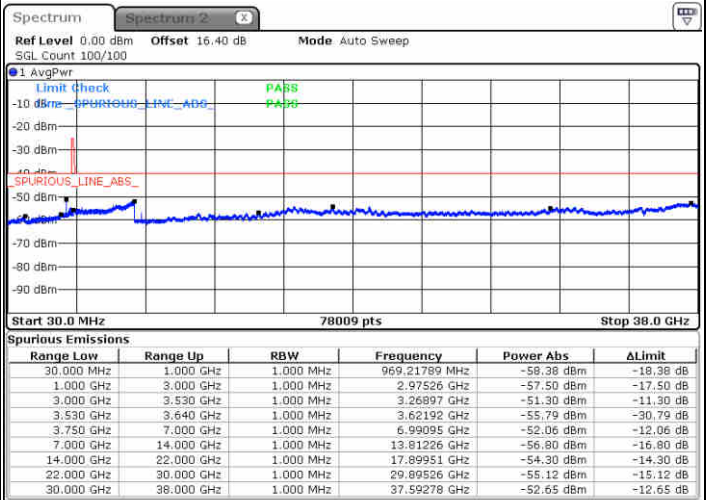

Lowest Channel / 1RB0

Lowest Channel / 1RBmax

Date: 23 JUN 2020 21:04:04

Date: 23 JUN 2020 21:14:13

Lowest Channel / FullIRB

N/A

Date: 23 JUN 2020 20:53:58

LTE Band 48 / 20MHz

QPSK

Middle Channel / 1RB0

Middle Channel / 1RBmax

Date: 23 JUN 2020 21:05:12

Date: 23 JUN 2020 21:15:21

Middle Channel / FullIRB

N/A

Date: 23 JUN 2020 20:55:05

LTE Band 48 / 20MHz

QPSK

Highest Channel / 1RB0

Highest Channel / 1RBmax

Date: 23 JUN 2020 21:10:50

Date: 23 JUN 2020 21:20:57

Highest Channel / FullIRB

N/A

Date: 23 JUN 2020 21:00:41

LTE Band 48 / 5MHz

16QAM

Lowest Channel / 1RB0

Lowest Channel / 1RBmax

Date: 23 JUN 2020 19:21:52

Date: 23 JUN 2020 19:41:59

Lowest Channel / FullIRB