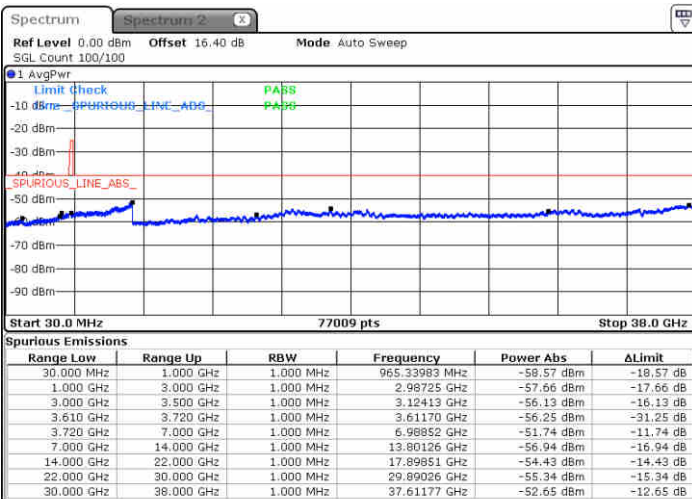

LTE Band 48 / 20MHz

QPSK

Highest Channel / 1RB0

Highest Channel / 1RBmax

Date: 23 JUN 2020 21:10:50

Date: 23 JUN 2020 21:20:57

Highest Channel / FullIRB

N/A

Date: 23 JUN 2020 21:00:41

LTE Band 48 / 5MHz

16QAM

Lowest Channel / 1RB0

Lowest Channel / 1RBmax

Date: 23 JUN 2020 19:21:52

Date: 23 JUN 2020 19:41:59

Lowest Channel / FullIRB

N/A

Date: 23 JUN 2020 19:31:55

LTE Band 48 / 5MHz

16QAM

Middle Channel / 1RB0

Middle Channel / 1RBmax

Date: 23 JUN 2020 19:25:12

Date: 23 JUN 2020 19:45:20

Middle Channel / FullIRB

N/A

Date: 23 JUN 2020 19:35:16

LTE Band 48 / 5MHz

16QAM

Highest Channel / 1RB0

Highest Channel / 1RBmax

Date: 23 JUN 2020 19:28:33