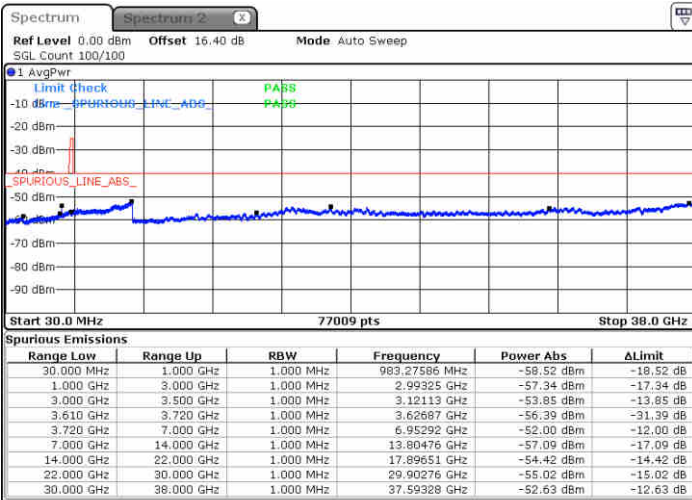

Middle Channel / 1RB0

Middle Channel / 1RBmax

Date: 23 JUN 2020 19:26:19

Date: 23 JUN 2020 19:48:27

Middle Channel / FullIRB

N/A

Date: 23 JUN 2020 19:36:23

LTE Band 48 / 5MHz

QPSK

Highest Channel / 1RB0

Highest Channel / 1RBmax

Date: 23 JUN 2020 19:27:26

Date: 23 JUN 2020 19:47:34

Highest Channel / FullIRB

N/A

Date: 23 JUN 2020 19:37:30

LTE Band 48 / 10MHz

QPSK

Lowest Channel / 1RB0

Lowest Channel / 1RBmax

Date: 23 JUN 2020 19:53:12

Date: 23 JUN 2020 20:13:23

Lowest Channel / FullRB

N/A