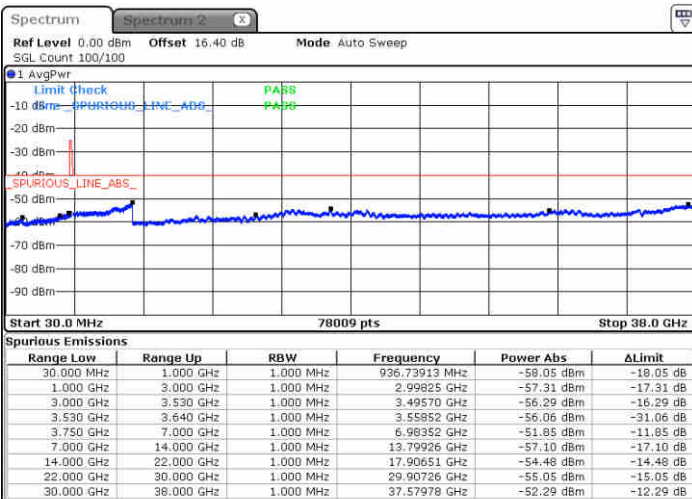

Lowest Channel / 1RB0

Lowest Channel / 1RBmax

Date: 23 JUN 2020 21:04:04

Date: 23 JUN 2020 21:14:13

Lowest Channel / FullIRB

N/A

Date: 23 JUN 2020 20:53:58

LTE Band 48 / 20MHz

LTE Band 48 / 20MHz

QPSK

Highest Channel / 1RB0

Highest Channel / 1RBmax

Date: 23 JUN 2020 21:10:50

Date: 23 JUN 2020 21:20:57

Highest Channel / FullIRB

N/A

Date: 23 JUN 2020 21:00:41

LTE Band 48 / 5MHz

16QAM

Lowest Channel / 1RB0

Lowest Channel / 1RBmax

Date: 23 JUN 2020 19:21:52

Date: 23 JUN 2020 19:41:59

Lowest Channel / FullIRB