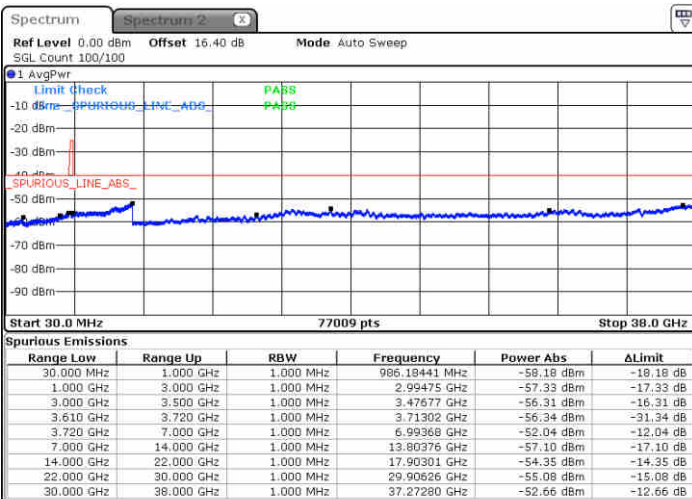

Highest Channel / 1RBmax

Date: 23 JUN 2020 20:28:03

Date: 23 JUN 2020 20:48:19

Highest Channel / FullIRB

N/A

Date: 23 JUN 2020 20:38:15

LTE Band 48 / 20MHz

QPSK

Lowest Channel / 1RB0

Lowest Channel / 1RBmax

Date: 23 JUN 2020 21:04:04

Date: 23 JUN 2020 21:14:13

Lowest Channel / FullIRB

N/A

Date: 23 JUN 2020 20:53:58

LTE Band 48 / 20MHz

LTE Band 48 / 20MHz

QPSK

Highest Channel / 1RB0

Highest Channel / 1RBmax

Date: 23 JUN 2020 21:10:50

Date: 23 JUN 2020 21:20:57

Highest Channel / FullIRB

N/A