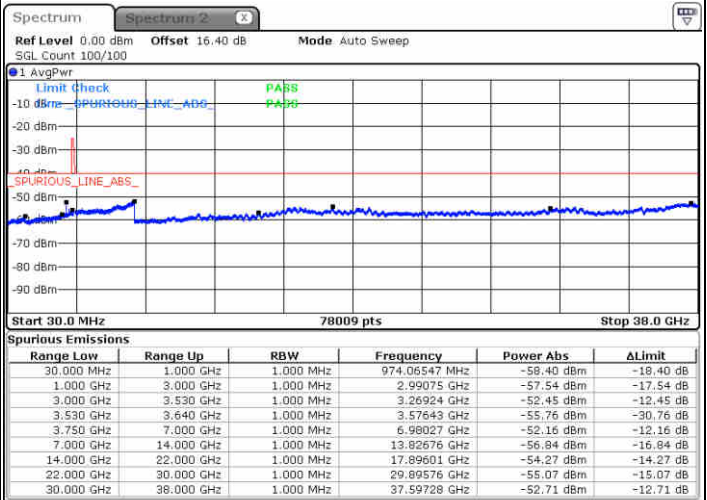

Date: 23 JUN 2020 20:41:37

Lowest Channel / FullIRB

N/A

Date: 23 JUN 2020 20:31:32

LTE Band 48 / 15MHz

QPSK

Middle Channel / 1RB0

Middle Channel / 1RBmax

Date: 23 JUN 2020 20:26:56

Date: 23 JUN 2020 20:47:12

Middle Channel / FullIRB

N/A

Date: 23 JUN 2020 20:37:08

LTE Band 48 / 15MHz

QPSK

Highest Channel / 1RB0

Highest Channel / 1RBmax

Date: 23 JUN 2020 20:28:03

Date: 23 JUN 2020 20:48:19

Highest Channel / FullIRB

N/A

Date: 23 JUN 2020 20:38:15

LTE Band 48 / 20MHz

QPSK

Lowest Channel / 1RB0

Lowest Channel / 1RBmax

Date: 23 JUN 2020 21:04:04

Date: 23 JUN 2020 21:14:13

Lowest Channel / FullIRB

N/A

Date: 23 JUN 2020 20:53:58

LTE Band 48 / 20MHz