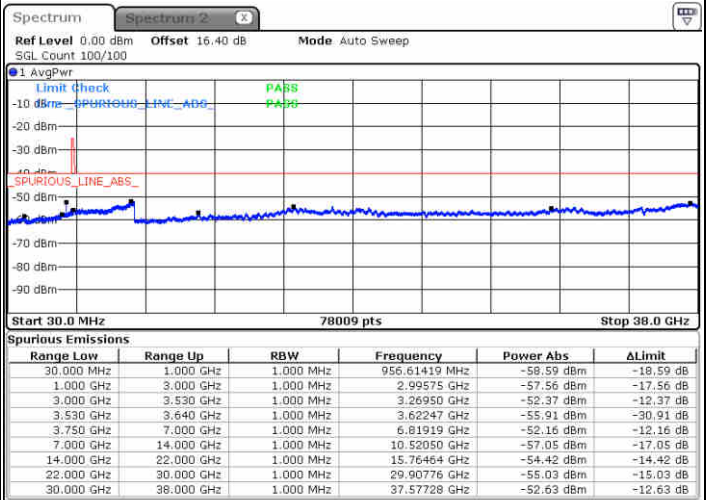

Date: 23 JUN 2020 19:48:42

Highest Channel / FullIRB

N/A

Date: 23 JUN 2020 19:38:37

LTE Band 48 / 10MHz

16QAM

Lowest Channel / 1RB0

Lowest Channel / 1RBmax

Date: 23 JUN 2020 19:52:05

Date: 23 JUN 2020 20:12:15

Lowest Channel / FullRB

N/A

Date: 23 JUN 2020 20:02:09

LTE Band 48 / 10MHz

16QAM

MiddleChannel / 1RB0

Middle Channel / 1RBmax

Date: 23 JUN 2020 19:55:26

Date: 23 JUN 2020 20:15:36

Middle Channel / FullIRB

N/A

Date: 23 JUN 2020 20:05:30

LTE Band 48 / 10MHz

16QAM

Highest Channel / 1RB0

Highest Channel / 1RBmax

Date: 23 JUN 2020 19:58:47

Date: 23 JUN 2020 20:19:04

Highest Channel / FullIRB

N/A

Date: 23 JUN 2020 20:08:52

LTE Band 48 / 15MHz