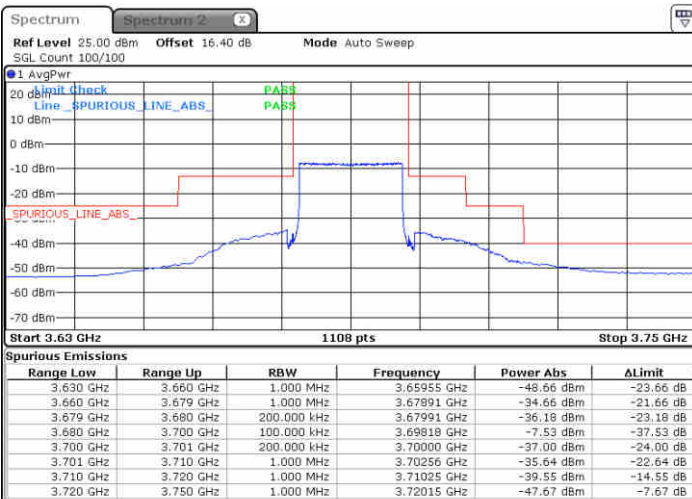

Middle Channel / FullIRB

N/A

Date: 23 JUN 2020 18:51:42

LTE Band 48 / 20MHz

64QAM

Highest Channel / 1RB0

Highest Channel / 1RBmax

Date: 23 JUN 2020 19:04:58

Date: 23 JUN 2020 19:16:57

Highest Channel / FullIRB

N/A

Date: 23 JUN 2020 18:53:01

Conducted Spurious Emission

LTE Band 48 / 5MHz

QPSK

Lowest Channel / 1RB0