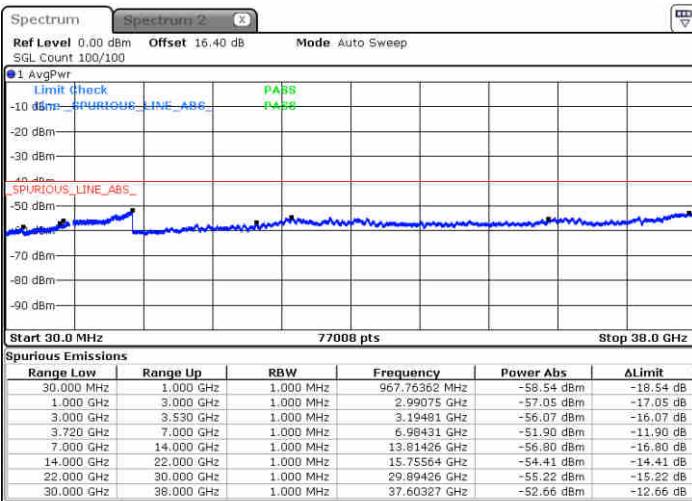

LTE Band 48 / 10MHz

64QAM

Lowest Channel / 1RB0

Lowest Channel / 1RBmax

Date: 23 JUN 2020 19:50:57

Date: 23 JUN 2020 20:11:07

Lowest Channel / FullIRB

N/A

Date: 23 JUN 2020 20:01:02

LTE Band 48 / 10MHz

64QAM

MiddleChannel / 1RB0

Middle Channel / 1RBmax

Date: 23 JUN 2020 19:56:33

Date: 23 JUN 2020 20:16:49

Middle Channel / FullIRB

N/A

Date: 23 JUN 2020 20:06:37

LTE Band 48 / 10MHz

64QAM

Highest Channel / 1RB0

Highest Channel / 1RBmax

Date: 23 JUN 2020 19:57:40

Date: 23 JUN 2020 20:17:58

Highest Channel / FullIRB

N/A

Date: 23 JUN 2020 20:07:45

LTE Band 48 / 15MHz

64QAM

Lowest Channel / 1RB0

Lowest Channel / 1RBmax

Date: 23 JUN 2020 20:23:35