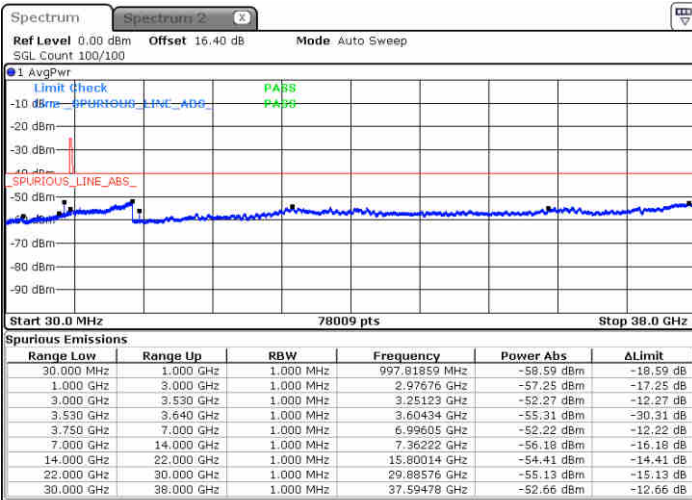

Lowest Channel / FullIRB

N/A

Date: 23 JUN 2020 20:52:50

LTE Band 48 / 20MHz

16QAM

Middle Channel / 1RB0

Middle Channel / 1RBmax

Date: 23 JUN 2020 21:06:19

Date: 23 JUN 2020 21:16:27

Middle Channel / FullIRB

N/A

Date: 23 JUN 2020 20:56:12

LTE Band 48 / 20MHz

16QAM

Highest Channel / 1RB0

Highest Channel / 1RBmax

Date: 23 JUN 2020 21:09:42

Date: 23 JUN 2020 21:19:50

Highest Channel / FullIRB

N/A

Date: 23 JUN 2020 20:59:34

LTE Band 48 / 5MHz

64QAM

Lowest Channel / 1RB0

Lowest Channel / 1RBmax

Date: 23 JUN 2020 19:22:58

Date: 23 JUN 2020 19:43:07

Lowest Channel / FullRB

N/A

Date: 23 JUN 2020 19:33:03

LTE Band 48 / 5MHz

64QAM