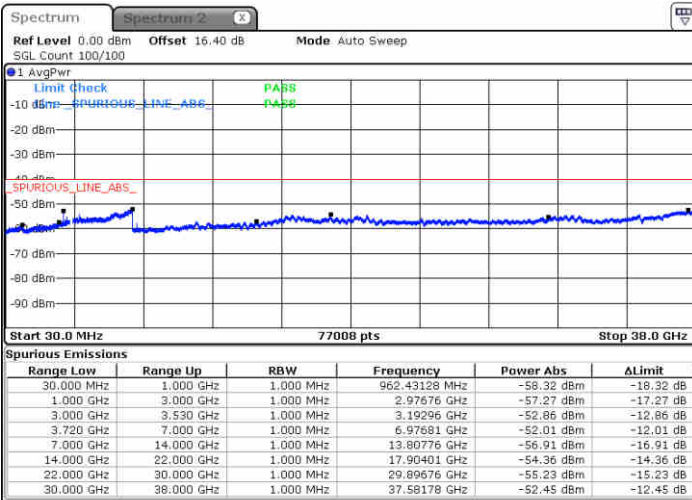

Date: 23 JUN 2020 19:16:57

Highest Channel / FullIRB

N/A

Date: 23 JUN 2020 18:53:01

Conducted Spurious Emission

LTE Band 48 / 5MHz

QPSK

Lowest Channel / 1RB0

Lowest Channel / 1RBmax

Date: 23 JUN 2020 19:20:44

Date: 23 JUN 2020 19:40:52

Lowest Channel / FullRB

N/A

Date: 23 JUN 2020 19:30:48

LTE Band 48 / 5MHz

QPSK

Middle Channel / 1RB0

Middle Channel / 1RBmax

Date: 23 JUN 2020 19:26:19

Date: 23 JUN 2020 19:48:27

Middle Channel / FullIRB

N/A

Date: 23 JUN 2020 19:36:23

LTE Band 48 / 5MHz

QPSK

Highest Channel / 1RB0

Highest Channel / 1RBmax

Date: 23 JUN 2020 19:27:26

Date: 23 JUN 2020 19:47:34

Highest Channel / FullIRB

N/A

Date: 23 JUN 2020 19:37:30