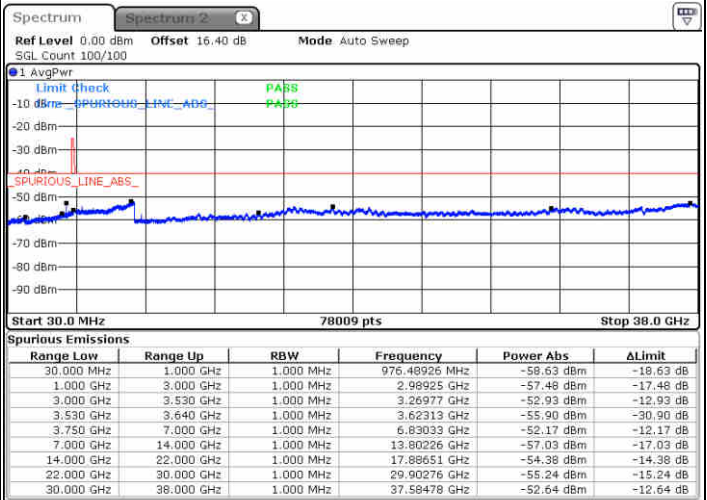

Lowest Channel / 1RBmax

Date: 23 JUN 2020 19:20:44

Date: 23 JUN 2020 19:40:52

Lowest Channel / FullRB

N/A

Date: 23 JUN 2020 19:30:48

LTE Band 48 / 5MHz

QPSK

Middle Channel / 1RB0

Middle Channel / 1RBmax

Date: 23 JUN 2020 19:26:19

Date: 23 JUN 2020 19:48:27

Middle Channel / FullIRB

N/A

Date: 23 JUN 2020 19:36:23

LTE Band 48 / 5MHz

QPSK

Highest Channel / 1RB0

Highest Channel / 1RBmax

Date: 23 JUN 2020 19:27:26

Date: 23 JUN 2020 19:47:34

Highest Channel / FullIRB

N/A

Date: 23 JUN 2020 19:37:30

LTE Band 48 / 10MHz

QPSK

Lowest Channel / 1RB0

Lowest Channel / 1RBmax

Date: 23 JUN 2020 19:53:12

Date: 23 JUN 2020 20:13:23

Lowest Channel / FullRB

N/A