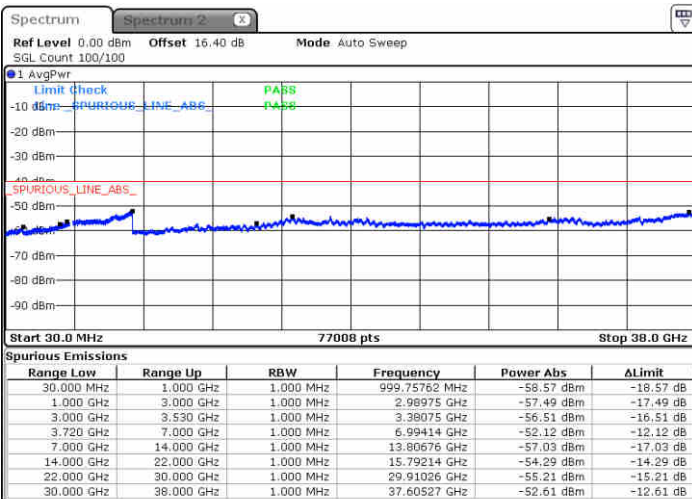

Highest Channel / 1RB0

Highest Channel / 1RBmax

Date: 23 JUN 2020 19:58:47

Date: 23 JUN 2020 20:19:04

Highest Channel / FullIRB

N/A

Date: 23 JUN 2020 20:08:52

LTE Band 48 / 15MHz

LTE Band 48 / 15MHz

16QAM

Middle Channel / 1RB0

Middle Channel / 1RBmax

Date: 23 JUN 2020 20:25:49

Date: 23 JUN 2020 20:46:05

Middle Channel / FullIRB

N/A

Date: 23 JUN 2020 20:36:01

LTE Band 48 / 15MHz

16QAM

Highest Channel / 1RB0

Highest Channel / 1RBmax

Date: 23 JUN 2020 20:29:16

Date: 23 JUN 2020 20:49:27

Highest Channel / FullIRB