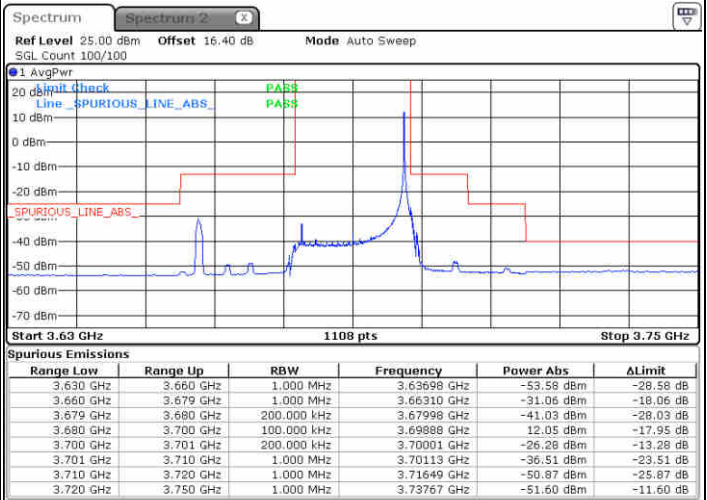

Middle Channel / FullIRB

N/A

Date: 23 JUN 2020 18:51:42

LTE Band 48 / 20MHz

64QAM

Highest Channel / 1RB0

Highest Channel / 1RBmax

Date: 23 JUN 2020 19:04:58

Date: 23 JUN 2020 19:16:57

Highest Channel / FullIRB

N/A

Date: 23 JUN 2020 18:53:01

Conducted Spurious Emission

LTE Band 48 / 5MHz

QPSK

Lowest Channel / 1RB0