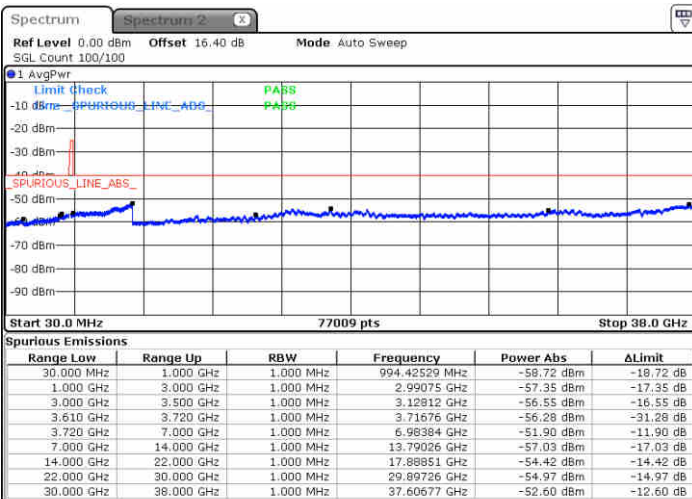

Highest Channel / 1RB0

Highest Channel / 1RBmax

Date: 23 JUN 2020 19:58:47

Date: 23 JUN 2020 20:19:04

Highest Channel / FullIRB

N/A

Date: 23 JUN 2020 20:08:52

LTE Band 48 / 15MHz

16QAM

Lowest Channel / 1RB0

Lowest Channel / 1RBmax

Date: 23 JUN 2020 20:22:27

Date: 23 JUN 2020 20:42:44

Lowest Channel / FullIRB

N/A

Date: 23 JUN 2020 20:32:40

LTE Band 48 / 15MHz

16QAM

Middle Channel / 1RB0

Middle Channel / 1RBmax

Date: 23 JUN 2020 20:25:49

Date: 23 JUN 2020 20:46:05

Middle Channel / FullIRB

N/A

Date: 23 JUN 2020 20:36:01

LTE Band 48 / 15MHz

16QAM

Highest Channel / 1RB0

Highest Channel / 1RBmax

Date: 23 JUN 2020 20:29:16

Date: 23 JUN 2020 20:49:27

Highest Channel / FullIRB