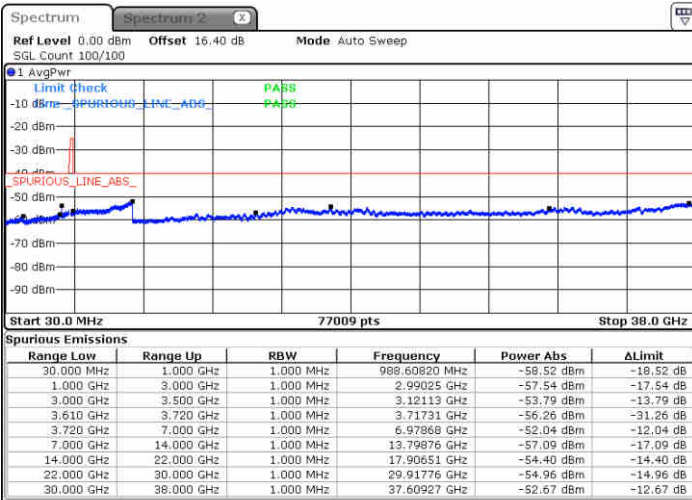

N/A

Date: 23 JUN 2020 20:04:24

LTE Band 48 / 10MHz

QPSK

Highest Channel / 1RB0

Highest Channel / 1RBmax

Date: 23 JUN 2020 19:59:55

Date: 23 JUN 2020 20:20:11

Highest Channel / FullIRB

N/A

Date: 23 JUN 2020 20:10:00

LTE Band 48 / 15MHz

QPSK

Lowest Channel / 1RB0

Lowest Channel / 1RBmax

Date: 23 JUN 2020 20:21:20

Date: 23 JUN 2020 20:41:37

Lowest Channel / FullIRB

N/A

Date: 23 JUN 2020 20:31:32

LTE Band 48 / 15MHz

QPSK

Middle Channel / 1RB0

Middle Channel / 1RBmax

Date: 23 JUN 2020 20:26:56

Date: 23 JUN 2020 20:47:12

Middle Channel / FullIRB

N/A

Date: 23 JUN 2020 20:37:08

LTE Band 48 / 15MHz

QPSK

Highest Channel / 1RB0