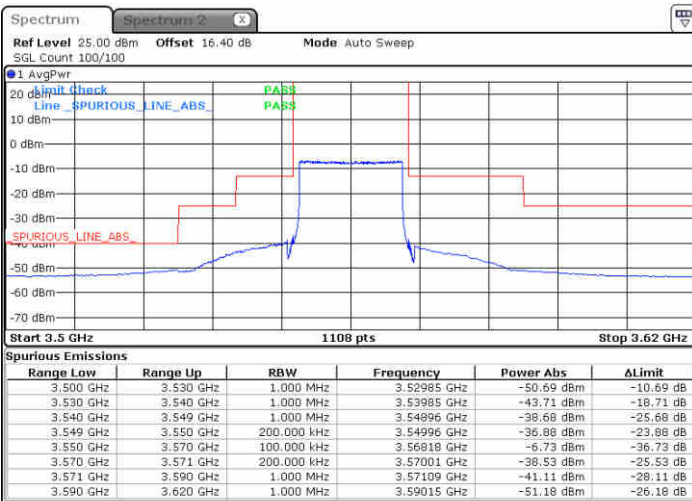

Lowest Channel / FullRB

N/A

Date: 23 JUN 2020 18:45:03