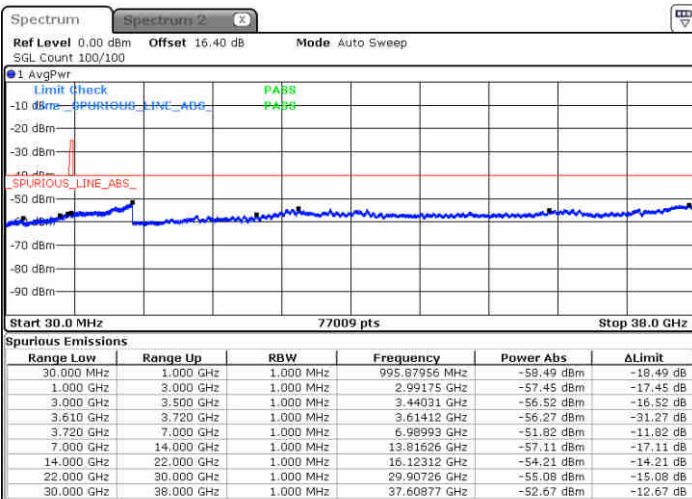

Date: 23 JUN 2020 20:36:01

LTE Band 48 / 15MHz

16QAM

Highest Channel / 1RB0

Highest Channel / 1RBmax

Date: 23 JUN 2020 20:29:16

Date: 23 JUN 2020 20:49:27

Highest Channel / FullIRB

N/A

Date: 23 JUN 2020 20:39:22

LTE Band 48 / 20MHz

16QAM

Lowest Channel / 1RB0

Lowest Channel / 1RBmax

Date: 23 JUN 2020 21:02:57

Date: 23 JUN 2020 21:13:06

Lowest Channel / FullIRB

N/A

Date: 23 JUN 2020 20:52:50

LTE Band 48 / 20MHz

16QAM

Middle Channel / 1RB0

Middle Channel / 1RBmax

Date: 23 JUN 2020 21:06:19

Date: 23 JUN 2020 21:16:27

Middle Channel / FullIRB

N/A

Date: 23 JUN 2020 20:56:12

LTE Band 48 / 20MHz

16QAM

Highest Channel / 1RB0

Highest Channel / 1RBmax