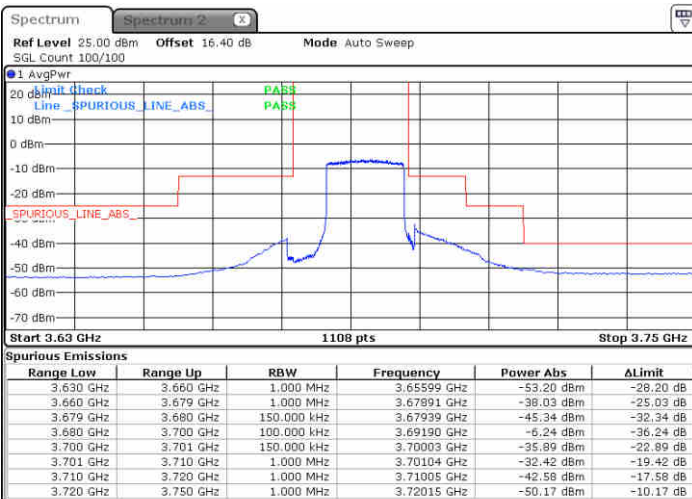

LTE Band 48 / 15MHz

64QAM

Highest Channel / 1RB0

Highest Channel / 1RBmax

Date: 23 JUN 2020 18:15:58

Date: 23 JUN 2020 18:43:41

Highest Channel / FullIRB

N/A

Date: 23 JUN 2020 18:27:56

LTE Band 48 / 20MHz

64QAM

Lowest Channel / 1RB0

Lowest Channel / 1RBmax

Date: 23 JUN 2020 18:57:01

Date: 23 JUN 2020 19:08:59

Lowest Channel / FullRB