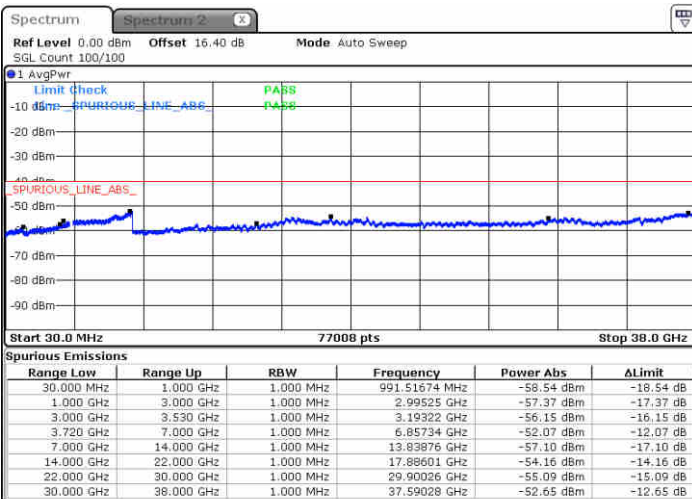

Date: 23 JUN 2020 19:48:42

Highest Channel / FullIRB

N/A

Date: 23 JUN 2020 19:38:37

LTE Band 48 / 10MHz

16QAM

Lowest Channel / 1RB0

Lowest Channel / 1RBmax

Date: 23 JUN 2020 19:52:05

Date: 23 JUN 2020 20:12:15

Lowest Channel / FullRB

N/A

Date: 23 JUN 2020 20:02:09

LTE Band 48 / 10MHz

16QAM

MiddleChannel / 1RB0

Middle Channel / 1RBmax

Date: 23 JUN 2020 19:55:26

Date: 23 JUN 2020 20:15:36

Middle Channel / FullIRB

N/A

Date: 23 JUN 2020 20:05:30

LTE Band 48 / 10MHz

16QAM

Highest Channel / 1RB0

Highest Channel / 1RBmax

Date: 23 JUN 2020 19:58:47

Date: 23 JUN 2020 20:19:04

Highest Channel / FullIRB

N/A

Date: 23 JUN 2020 20:08:52

LTE Band 48 / 15MHz