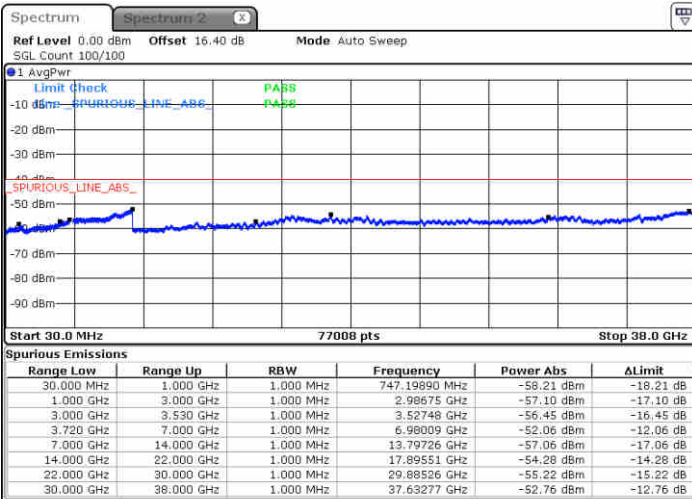

Highest Channel / FullIRB

N/A

Date: 23 JUN 2020 20:10:00

LTE Band 48 / 15MHz

QPSK

Lowest Channel / 1RB0

Lowest Channel / 1RBmax

Date: 23 JUN 2020 20:21:20

Date: 23 JUN 2020 20:41:37

Lowest Channel / FullIRB

N/A

Date: 23 JUN 2020 20:31:32

LTE Band 48 / 15MHz

QPSK

Middle Channel / 1RB0

Middle Channel / 1RBmax

Date: 23 JUN 2020 20:26:56

Date: 23 JUN 2020 20:47:12

Middle Channel / FullIRB

N/A

Date: 23 JUN 2020 20:37:08

LTE Band 48 / 15MHz

QPSK

Highest Channel / 1RB0

Highest Channel / 1RBmax

Date: 23 JUN 2020 20:28:03

Date: 23 JUN 2020 20:48:19

Highest Channel / FullIRB

N/A

Date: 23 JUN 2020 20:38:15

LTE Band 48 / 20MHz

QPSK