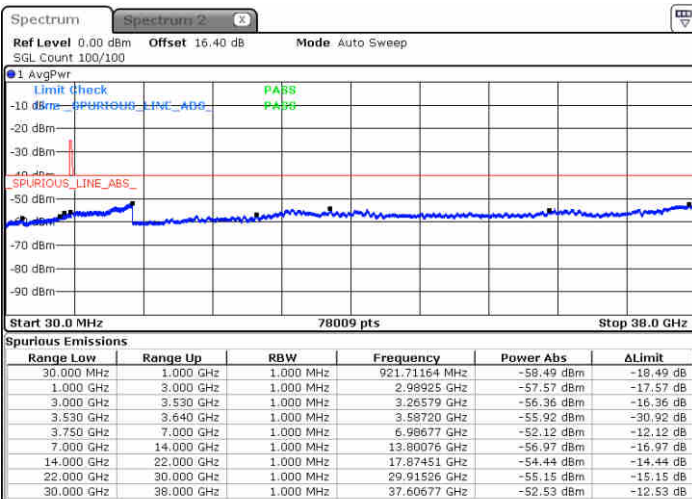

Middle Channel / 1RBmax

Date: 23 JUN 2020 19:55:26

Date: 23 JUN 2020 20:15:36

Middle Channel / FullIRB

N/A

Date: 23 JUN 2020 20:05:30

LTE Band 48 / 10MHz

16QAM

Highest Channel / 1RB0

Highest Channel / 1RBmax

Date: 23 JUN 2020 19:58:47

Date: 23 JUN 2020 20:19:04

Highest Channel / FullIRB

N/A

Date: 23 JUN 2020 20:08:52

LTE Band 48 / 15MHz

16QAM

Lowest Channel / 1RB0

Lowest Channel / 1RBmax

Date: 23 JUN 2020 20:22:27

Date: 23 JUN 2020 20:42:44

Lowest Channel / FullIRB

N/A

Date: 23 JUN 2020 20:32:40