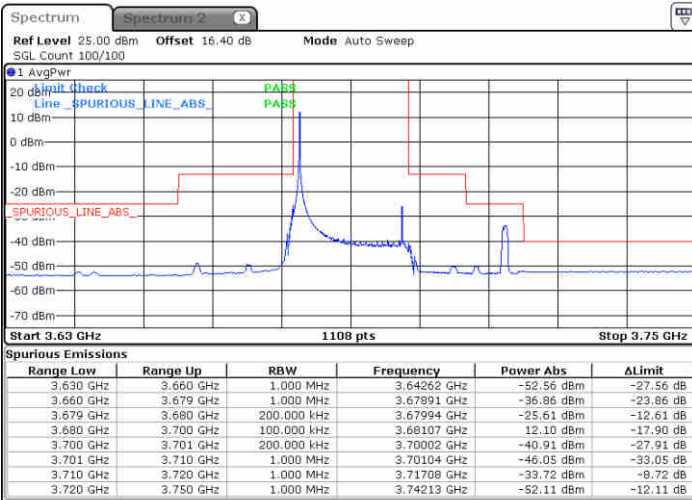

Middle Channel / FullIRB

N/A

Date: 23 JUN 2020 18:51:42

LTE Band 48 / 20MHz

64QAM

Highest Channel / 1RB0

Highest Channel / 1RBmax

Date: 23 JUN 2020 19:04:58

Date: 23 JUN 2020 19:16:57

Highest Channel / FullIRB

N/A

Date: 23 JUN 2020 18:53:01

Conducted Spurious Emission

LTE Band 48 / 5MHz

QPSK

Lowest Channel / 1RB0