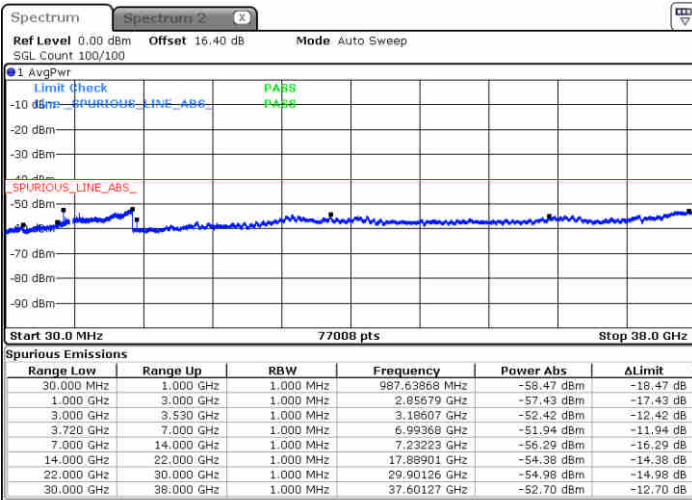

N/A

Date: 23 JUN 2020 20:39:22

LTE Band 48 / 20MHz

16QAM

Lowest Channel / 1RB0

Lowest Channel / 1RBmax

Date: 23 JUN 2020 21:02:57

Date: 23 JUN 2020 21:13:06

Lowest Channel / FullIRB

N/A

Date: 23 JUN 2020 20:52:50

LTE Band 48 / 20MHz

16QAM

Middle Channel / 1RB0

Middle Channel / 1RBmax

Date: 23 JUN 2020 21:06:19

Date: 23 JUN 2020 21:16:27

Middle Channel / FullIRB

N/A

Date: 23 JUN 2020 20:56:12

LTE Band 48 / 20MHz

16QAM

Highest Channel / 1RB0

Highest Channel / 1RBmax

Date: 23 JUN 2020 21:09:42

Date: 23 JUN 2020 21:19:50

Highest Channel / FullIRB

N/A

Date: 23 JUN 2020 20:59:34

LTE Band 48 / 5MHz

64QAM

Lowest Channel / 1RB0