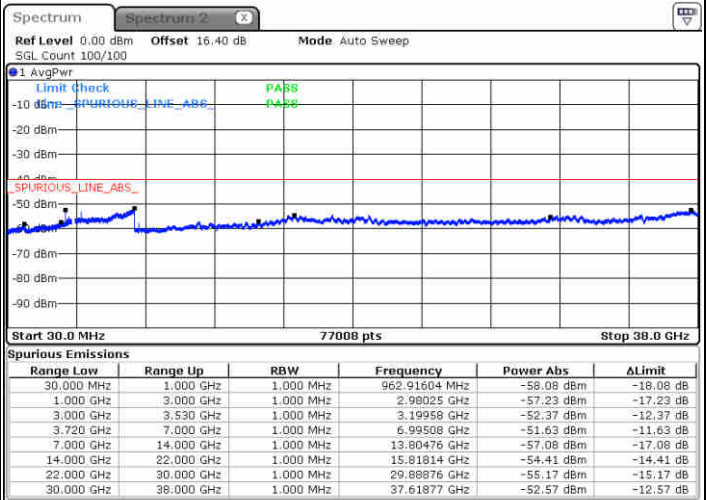

Date: 23 JUN 2020 19:48:42

Highest Channel / FullIRB

N/A

Date: 23 JUN 2020 19:38:37

LTE Band 48 / 10MHz

16QAM

Lowest Channel / 1RB0

Lowest Channel / 1RBmax

Date: 23 JUN 2020 19:52:05

Date: 23 JUN 2020 20:12:15

Lowest Channel / FullRB

N/A

Date: 23 JUN 2020 20:02:09

LTE Band 48 / 10MHz

16QAM

MiddleChannel / 1RB0

Middle Channel / 1RBmax

Date: 23 JUN 2020 19:55:26

Date: 23 JUN 2020 20:15:36

Middle Channel / FullIRB

N/A

Date: 23 JUN 2020 20:05:30

LTE Band 48 / 10MHz

16QAM

Highest Channel / 1RB0

Highest Channel / 1RBmax

Date: 23 JUN 2020 19:58:47

Date: 23 JUN 2020 20:19:04

Highest Channel / FullIRB

N/A

Date: 23 JUN 2020 20:08:52

LTE Band 48 / 15MHz