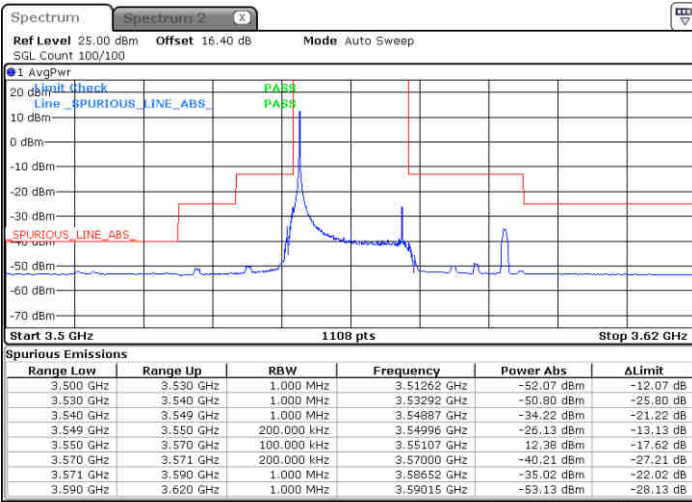

Date: 23 JUN 2020 18:27:56

LTE Band 48 / 20MHz

64QAM

Lowest Channel / 1RB0

Lowest Channel / 1RBmax

Date: 23 JUN 2020 18:57:01

Date: 23 JUN 2020 19:08:59

Lowest Channel / FullRB