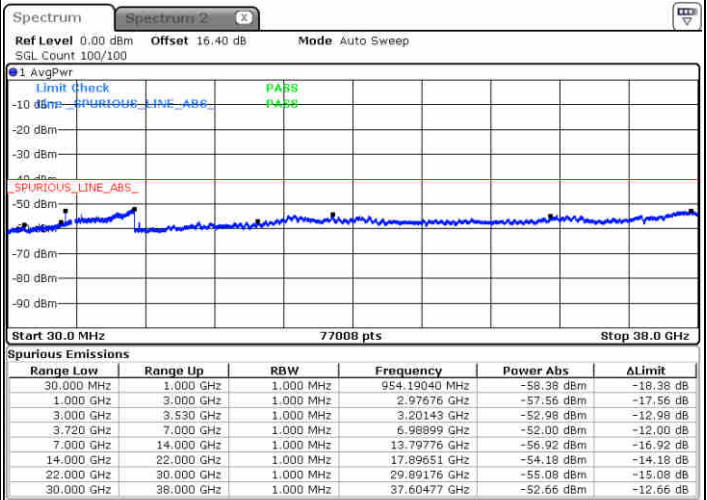

Highest Channel / 1RB0

Highest Channel / 1RBmax

Date: 23 JUN 2020 19:58:47

Date: 23 JUN 2020 20:19:04

Highest Channel / FullIRB

N/A

Date: 23 JUN 2020 20:08:52

LTE Band 48 / 15MHz

LTE Band 48 / 15MHz

16QAM

Middle Channel / 1RB0

Middle Channel / 1RBmax

Date: 23 JUN 2020 20:25:49

Date: 23 JUN 2020 20:46:05

Middle Channel / FullIRB

N/A

Date: 23 JUN 2020 20:36:01

LTE Band 48 / 15MHz

16QAM

Highest Channel / 1RB0

Highest Channel / 1RBmax

Date: 23 JUN 2020 20:29:16

Date: 23 JUN 2020 20:49:27

Highest Channel / FullIRB