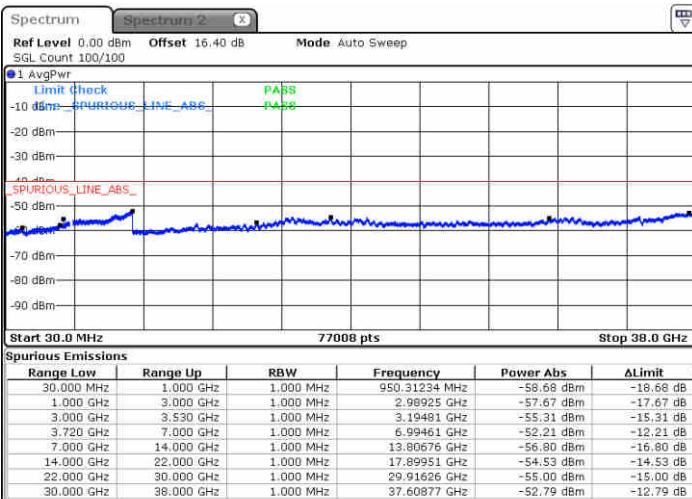

Date: 23 JUN 2020 21:00:41

LTE Band 48 / 5MHz

16QAM

Lowest Channel / 1RB0

Lowest Channel / 1RBmax

Date: 23 JUN 2020 19:21:52

Date: 23 JUN 2020 19:41:59

Lowest Channel / FullIRB

N/A

Date: 23 JUN 2020 19:31:55

LTE Band 48 / 5MHz

16QAM

Middle Channel / 1RB0

Middle Channel / 1RBmax

Date: 23 JUN 2020 19:25:12

Date: 23 JUN 2020 19:45:20

Middle Channel / FullIRB

N/A

Date: 23 JUN 2020 19:35:16

LTE Band 48 / 5MHz

16QAM

Highest Channel / 1RB0

Highest Channel / 1RBmax

Date: 23 JUN 2020 19:28:33

Date: 23 JUN 2020 19:48:42

Highest Channel / FullIRB

N/A

Date: 23 JUN 2020 19:38:37

LTE Band 48 / 10MHz

16QAM

Lowest Channel / 1RB0

Lowest Channel / 1RBmax