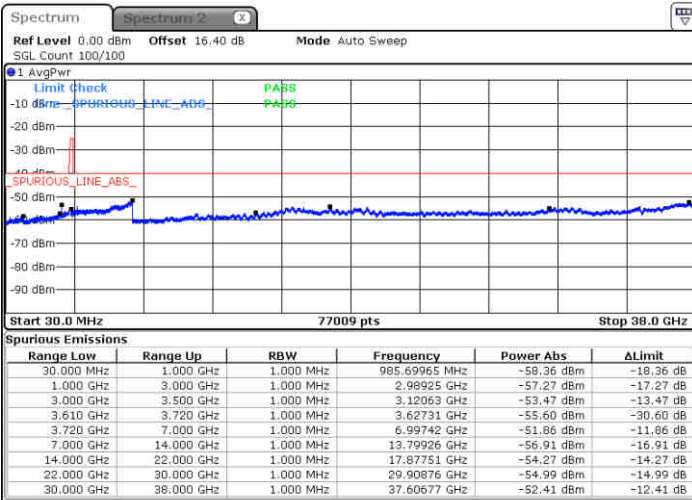

Middle Channel / FullIRB

N/A

Date: 23 JUN 2020 19:35:16

LTE Band 48 / 5MHz

16QAM

Highest Channel / 1RB0

Highest Channel / 1RBmax

Date: 23 JUN 2020 19:28:33

Date: 23 JUN 2020 19:48:42

Highest Channel / FullIRB

N/A

Date: 23 JUN 2020 19:38:37

LTE Band 48 / 10MHz

16QAM

Lowest Channel / 1RB0

Lowest Channel / 1RBmax

Date: 23 JUN 2020 19:52:05

Date: 23 JUN 2020 20:12:15

Lowest Channel / FullRB

N/A

Date: 23 JUN 2020 20:02:09

LTE Band 48 / 10MHz

16QAM

MiddleChannel / 1RB0