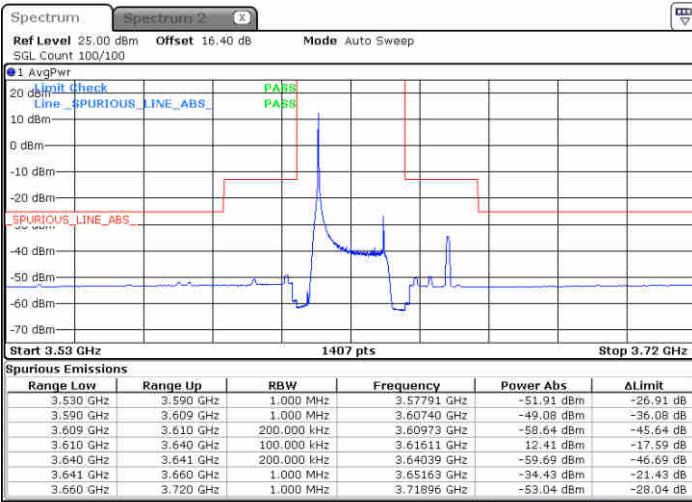

LTE Band 48 / 20MHz

64QAM

Middle Channel / 1RB0

Middle Channel / 1RBmax

Date: 23 JUN 2020 19:03:40