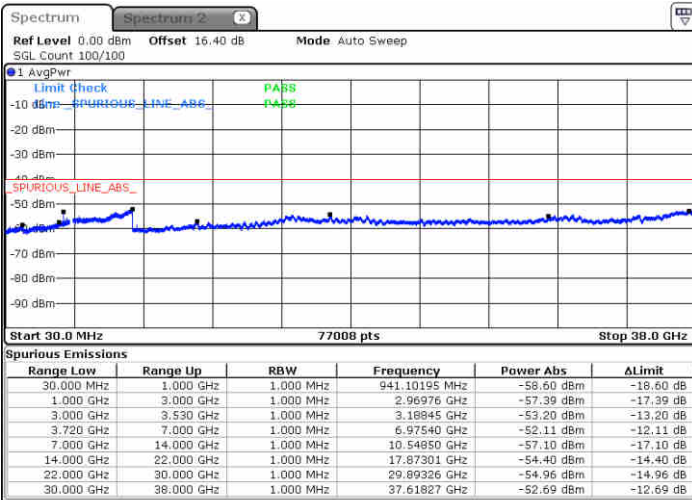

Highest Channel / 1RB0

Highest Channel / 1RBmax

Date: 23 JUN 2020 19:58:47

Date: 23 JUN 2020 20:19:04

Highest Channel / FullIRB

N/A

Date: 23 JUN 2020 20:08:52

LTE Band 48 / 15MHz

16QAM

Lowest Channel / 1RB0

Lowest Channel / 1RBmax

Date: 23 JUN 2020 20:22:27

Date: 23 JUN 2020 20:42:44

Lowest Channel / FullIRB

N/A

Date: 23 JUN 2020 20:32:40

LTE Band 48 / 15MHz

16QAM

Middle Channel / 1RB0

Middle Channel / 1RBmax

Date: 23 JUN 2020 20:25:49

Date: 23 JUN 2020 20:46:05

Middle Channel / FullIRB

N/A

Date: 23 JUN 2020 20:36:01

LTE Band 48 / 15MHz

16QAM

Highest Channel / 1RB0

Highest Channel / 1RBmax

Date: 23 JUN 2020 20:29:16

Date: 23 JUN 2020 20:49:27

Highest Channel / FullIRB