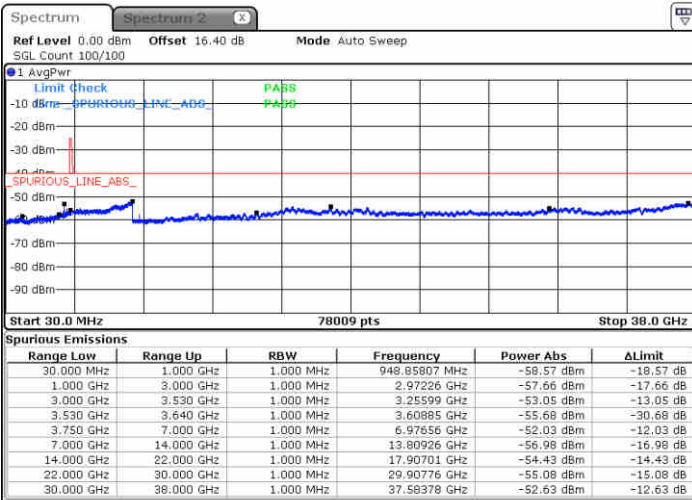

LTE Band 48 / 15MHz

16QAM

Middle Channel / 1RB0

Middle Channel / 1RBmax

Date: 23 JUN 2020 20:25:49

Date: 23 JUN 2020 20:46:05

Middle Channel / FullIRB

N/A

Date: 23 JUN 2020 20:36:01

LTE Band 48 / 15MHz

16QAM

Highest Channel / 1RB0

Highest Channel / 1RBmax

Date: 23 JUN 2020 20:29:16

Date: 23 JUN 2020 20:49:27

Highest Channel / FullIRB

N/A

Date: 23 JUN 2020 20:39:22

LTE Band 48 / 20MHz

16QAM

Lowest Channel / 1RB0

Lowest Channel / 1RBmax

Date: 23 JUN 2020 21:02:57

Date: 23 JUN 2020 21:13:06