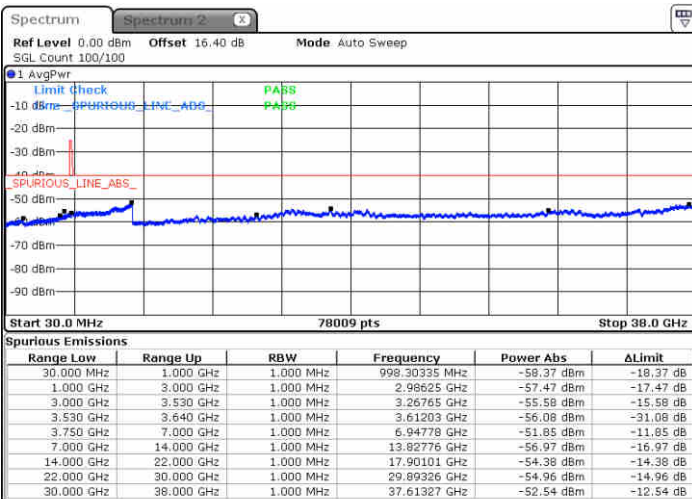

Middle Channel / 1RB0

Middle Channel / 1RBmax

Date: 23 JUN 2020 19:24:06

Date: 23 JUN 2020 19:44:14

Middle Channel / FullIRB

N/A

Date: 23 JUN 2020 19:34:09

LTE Band 48 / 5MHz

64QAM

Highest Channel / 1RB0

Highest Channel / 1RBmax

Date: 23 JUN 2020 19:29:41

Date: 23 JUN 2020 19:49:49

Highest Channel / FullIRB

N/A

Date: 23 JUN 2020 19:39:45

LTE Band 48 / 10MHz

64QAM

Lowest Channel / 1RB0

Lowest Channel / 1RBmax

Date: 23 JUN 2020 19:50:57

Date: 23 JUN 2020 20:11:07

Lowest Channel / FullIRB

N/A