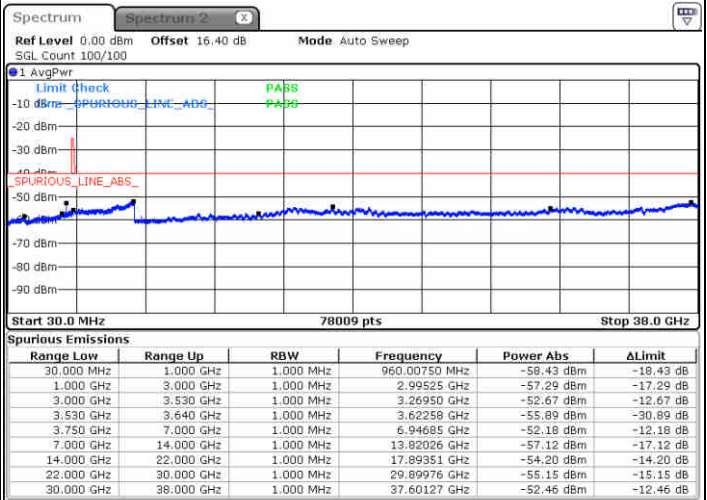

Date: 23 JUN 2020 20:03:17

LTE Band 48 / 10MHz

QPSK

MiddleChannel / 1RB0

Middle Channel / 1RBmax

Date: 23 JUN 2020 19:54:19

Date: 23 JUN 2020 20:14:29

Middle Channel / FullIRB

N/A

Date: 23 JUN 2020 20:04:24

LTE Band 48 / 10MHz

QPSK

Highest Channel / 1RB0

Highest Channel / 1RBmax

Date: 23 JUN 2020 19:59:55

Date: 23 JUN 2020 20:20:11

Highest Channel / FullIRB

N/A

Date: 23 JUN 2020 20:10:00

LTE Band 48 / 15MHz

QPSK

Lowest Channel / 1RB0

Lowest Channel / 1RBmax

Date: 23 JUN 2020 20:21:20

Date: 23 JUN 2020 20:41:37

Lowest Channel / FullIRB

N/A

Date: 23 JUN 2020 20:31:32

LTE Band 48 / 15MHz

QPSK

Middle Channel / 1RB0

Middle Channel / 1RBmax