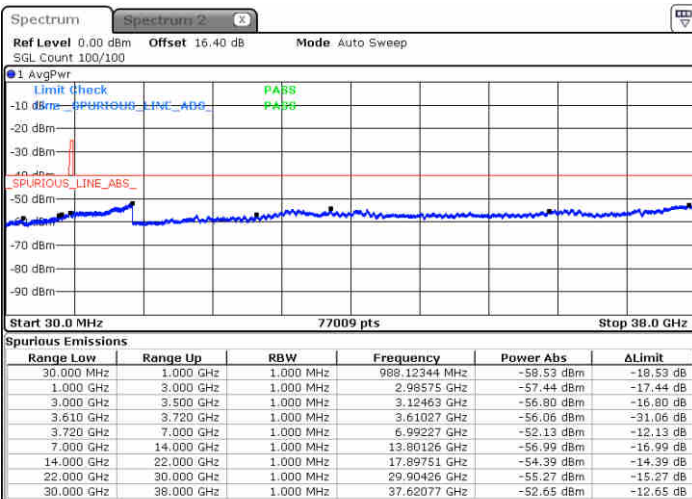

Lowest Channel / FullIRB

N/A

Date: 23 JUN 2020 20:33:47