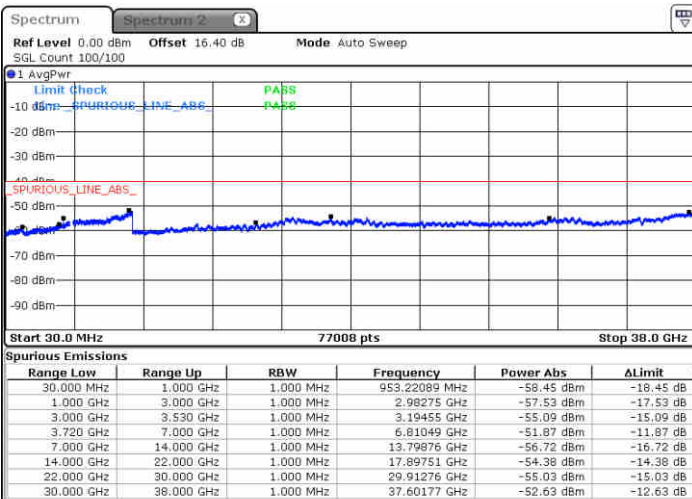

Lowest Channel / 1RBmax

Date: 23 JUN 2020 19:20:44

Date: 23 JUN 2020 19:40:52

Lowest Channel / FullRB

N/A

Date: 23 JUN 2020 19:30:48

LTE Band 48 / 5MHz

QPSK

Middle Channel / 1RB0

Middle Channel / 1RBmax

Date: 23 JUN 2020 19:26:19

Date: 23 JUN 2020 19:48:27

Middle Channel / FullIRB

N/A

Date: 23 JUN 2020 19:36:23

LTE Band 48 / 5MHz

QPSK

Highest Channel / 1RB0

Highest Channel / 1RBmax

Date: 23 JUN 2020 19:27:26

Date: 23 JUN 2020 19:47:34

Highest Channel / FullIRB

N/A

Date: 23 JUN 2020 19:37:30

LTE Band 48 / 10MHz

QPSK

Lowest Channel / 1RB0

Lowest Channel / 1RBmax

Date: 23 JUN 2020 19:53:12

Date: 23 JUN 2020 20:13:23

Lowest Channel / FullRB

N/A