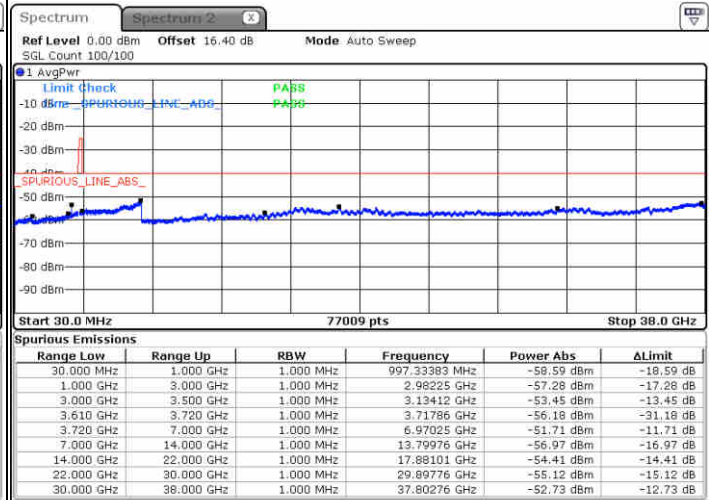

Middle Channel / 1RBmax

Date: 23 JUN 2020 19:55:26

Date: 23 JUN 2020 20:15:36

Middle Channel / FullIRB

N/A

Date: 23 JUN 2020 20:05:30

LTE Band 48 / 10MHz

16QAM

Highest Channel / 1RB0

Highest Channel / 1RBmax

Date: 23 JUN 2020 19:58:47

Date: 23 JUN 2020 20:19:04

Highest Channel / FullIRB

N/A

Date: 23 JUN 2020 20:08:52

LTE Band 48 / 15MHz

16QAM

Lowest Channel / 1RB0

Lowest Channel / 1RBmax

Date: 23 JUN 2020 20:22:27

Date: 23 JUN 2020 20:42:44

Lowest Channel / FullIRB

N/A

Date: 23 JUN 2020 20:32:40