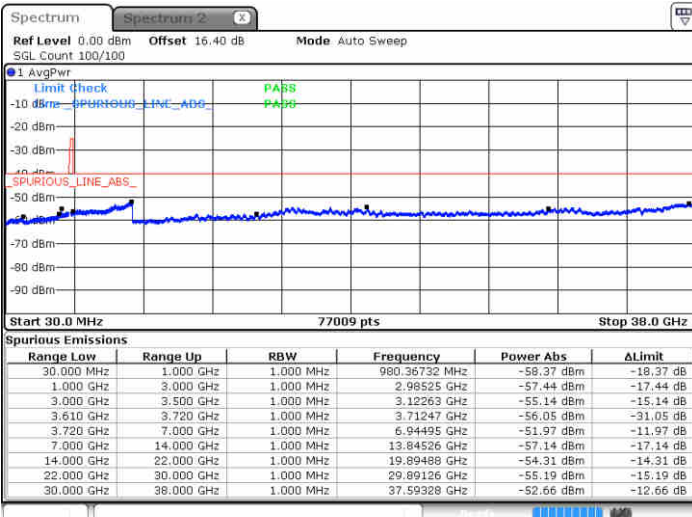

Date: 23 JUN 2020 19:16:57

Highest Channel / FullIRB

N/A

Date: 23 JUN 2020 18:53:01

Conducted Spurious Emission

LTE Band 48 / 5MHz

QPSK

Lowest Channel / 1RB0

Lowest Channel / 1RBmax

Date: 23 JUN 2020 19:20:44

Date: 23 JUN 2020 19:40:52

Lowest Channel / FullRB

N/A

Date: 23 JUN 2020 19:30:48

LTE Band 48 / 5MHz

QPSK

Middle Channel / 1RB0

Middle Channel / 1RBmax

Date: 23 JUN 2020 19:26:19

Date: 23 JUN 2020 19:48:27

Middle Channel / FullIRB

N/A

Date: 23 JUN 2020 19:36:23

LTE Band 48 / 5MHz

QPSK

Highest Channel / 1RB0

Highest Channel / 1RBmax

Date: 23 JUN 2020 19:27:26

Date: 23 JUN 2020 19:47:34

Highest Channel / FullIRB

N/A

Date: 23 JUN 2020 19:37:30