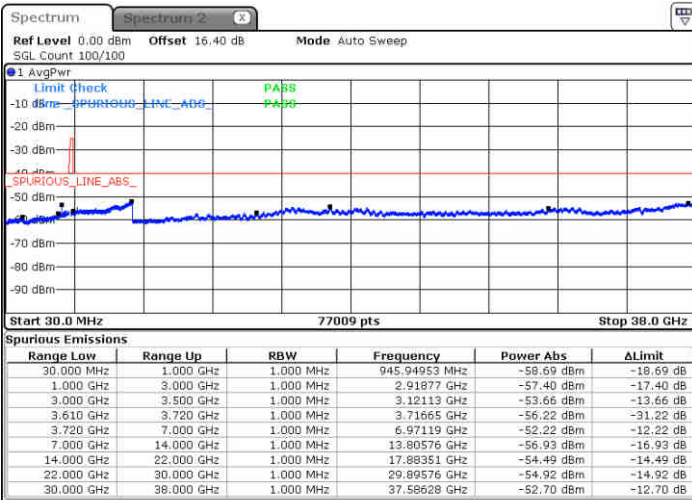

LTE Band 48 / 15MHz

16QAM

Lowest Channel / 1RB0

Lowest Channel / 1RBmax

Date: 23 JUN 2020 20:22:27