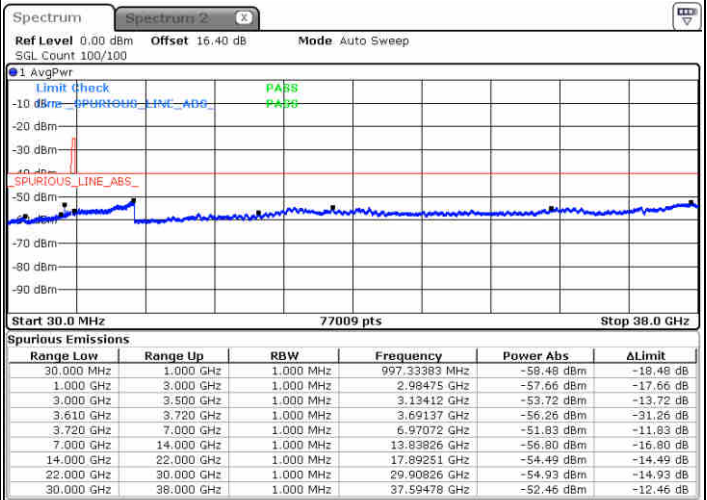

N/A

Date: 23 JUN 2020 20:06:37

LTE Band 48 / 10MHz

64QAM

Highest Channel / 1RB0

Highest Channel / 1RBmax

Date: 23 JUN 2020 19:57:40

Date: 23 JUN 2020 20:17:58

Highest Channel / FullIRB

N/A

Date: 23 JUN 2020 20:07:45

LTE Band 48 / 15MHz

64QAM

Lowest Channel / 1RB0

Lowest Channel / 1RBmax

Date: 23 JUN 2020 20:23:35