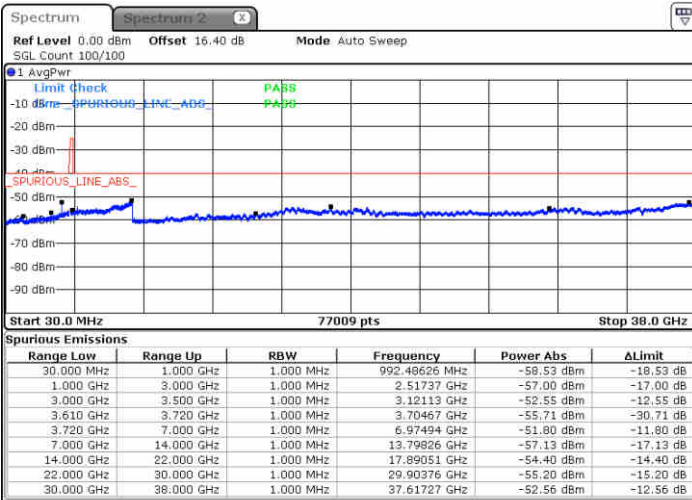

Date: 23 JUN 2020 20:26:56

Date: 23 JUN 2020 20:47:12

Middle Channel / FullIRB

N/A

Date: 23 JUN 2020 20:37:08

LTE Band 48 / 15MHz

QPSK

Highest Channel / 1RB0

Highest Channel / 1RBmax

Date: 23 JUN 2020 20:28:03

Date: 23 JUN 2020 20:48:19

Highest Channel / FullIRB

N/A

Date: 23 JUN 2020 20:38:15

LTE Band 48 / 20MHz

QPSK

Lowest Channel / 1RB0

Lowest Channel / 1RBmax

Date: 23 JUN 2020 21:04:04

Date: 23 JUN 2020 21:14:13

Lowest Channel / FullIRB

N/A

Date: 23 JUN 2020 20:53:58

LTE Band 48 / 20MHz