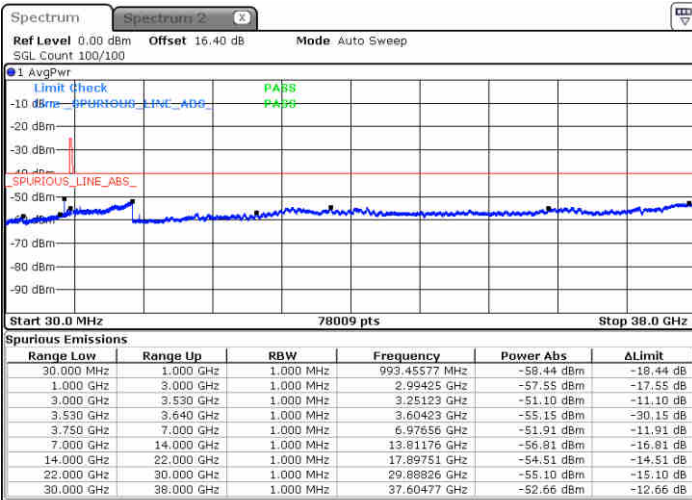

Lowest Channel / 1RB0

Lowest Channel / 1RBmax

Date: 23 JUN 2020 21:04:04

Date: 23 JUN 2020 21:14:13

Lowest Channel / FullIRB

N/A

Date: 23 JUN 2020 20:53:58

LTE Band 48 / 20MHz

QPSK

Middle Channel / 1RB0

Middle Channel / 1RBmax

Date: 23 JUN 2020 21:05:12

Date: 23 JUN 2020 21:15:21

Middle Channel / FullIRB

N/A

Date: 23 JUN 2020 20:55:05

LTE Band 48 / 20MHz

QPSK

Highest Channel / 1RB0

Highest Channel / 1RBmax

Date: 23 JUN 2020 21:10:50

Date: 23 JUN 2020 21:20:57

Highest Channel / FullIRB

N/A

Date: 23 JUN 2020 21:00:41

LTE Band 48 / 5MHz

16QAM

Lowest Channel / 1RB0

Lowest Channel / 1RBmax

Date: 23 JUN 2020 19:21:52

Date: 23 JUN 2020 19:41:59

Lowest Channel / FullIRB