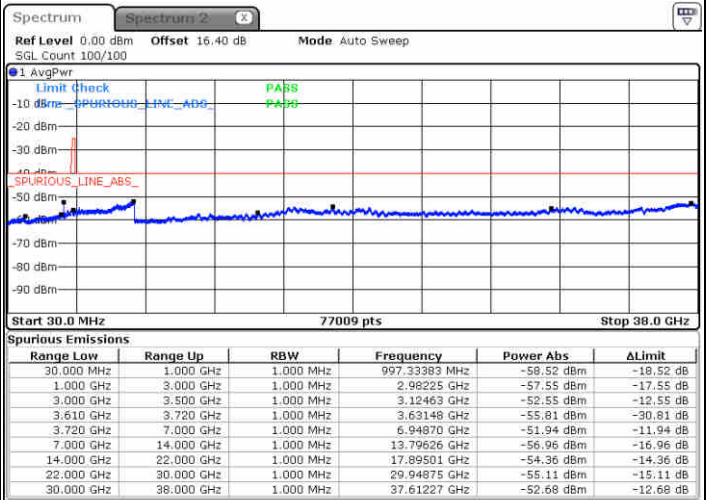

LTE Band 48 / 20MHz

QPSK

Highest Channel / 1RB0

Highest Channel / 1RBmax

Date: 23 JUN 2020 21:10:50

Date: 23 JUN 2020 21:20:57

Highest Channel / FullIRB

N/A

Date: 23 JUN 2020 21:00:41

LTE Band 48 / 5MHz

16QAM

Lowest Channel / 1RB0

Lowest Channel / 1RBmax

Date: 23 JUN 2020 19:21:52

Date: 23 JUN 2020 19:41:59

Lowest Channel / FullIRB

N/A

Date: 23 JUN 2020 19:31:55

LTE Band 48 / 5MHz

16QAM

Middle Channel / 1RB0

Middle Channel / 1RBmax

Date: 23 JUN 2020 19:25:12

Date: 23 JUN 2020 19:45:20

Middle Channel / FullIRB

N/A

Date: 23 JUN 2020 19:35:16

LTE Band 48 / 5MHz

16QAM

Highest Channel / 1RB0

Highest Channel / 1RBmax

Date: 23 JUN 2020 19:28:33