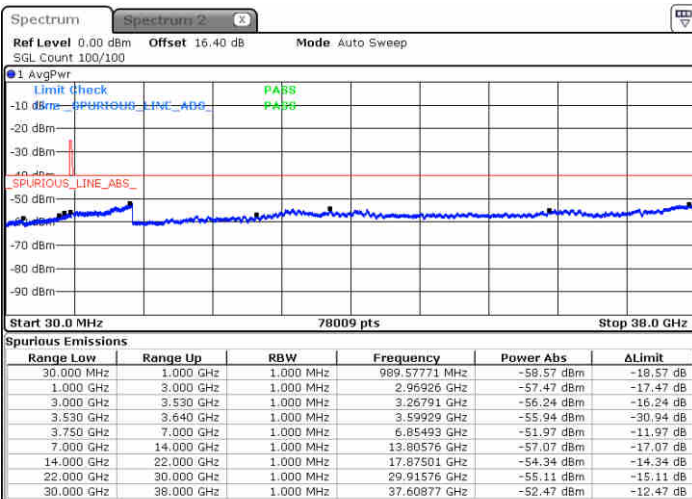

Date: 23 JUN 2020 20:03:17

LTE Band 48 / 10MHz

QPSK

MiddleChannel / 1RB0

Middle Channel / 1RBmax

Date: 23 JUN 2020 19:54:19

Date: 23 JUN 2020 20:14:29

Middle Channel / FullIRB

N/A

Date: 23 JUN 2020 20:04:24

LTE Band 48 / 10MHz

QPSK

Highest Channel / 1RB0

Highest Channel / 1RBmax

Date: 23 JUN 2020 19:59:55

Date: 23 JUN 2020 20:20:11

Highest Channel / FullIRB

N/A

Date: 23 JUN 2020 20:10:00

LTE Band 48 / 15MHz

QPSK

Lowest Channel / 1RB0

Lowest Channel / 1RBmax

Date: 23 JUN 2020 20:21:20

Date: 23 JUN 2020 20:41:37

Lowest Channel / FullIRB

N/A

Date: 23 JUN 2020 20:31:32

LTE Band 48 / 15MHz

QPSK

Middle Channel / 1RB0

Middle Channel / 1RBmax