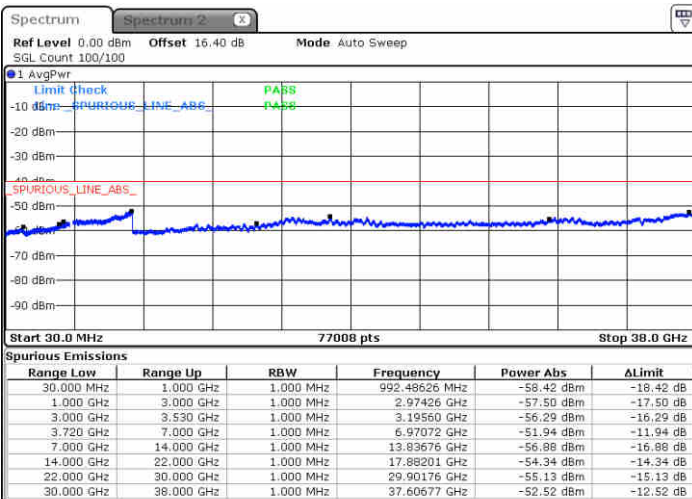

LTE Band 48 / 10MHz

QPSK

Lowest Channel / 1RB0

Lowest Channel / 1RBmax

Date: 23 JUN 2020 19:53:12

Date: 23 JUN 2020 20:13:23

Lowest Channel / FullRB

N/A

Date: 23 JUN 2020 20:03:17

LTE Band 48 / 10MHz

QPSK

MiddleChannel / 1RB0

Middle Channel / 1RBmax

Date: 23 JUN 2020 19:54:19

Date: 23 JUN 2020 20:14:29

Middle Channel / FullIRB

N/A

Date: 23 JUN 2020 20:04:24

LTE Band 48 / 10MHz

QPSK

Highest Channel / 1RB0

Highest Channel / 1RBmax

Date: 23 JUN 2020 19:59:55

Date: 23 JUN 2020 20:20:11

Highest Channel / FullIRB

N/A

Date: 23 JUN 2020 20:10:00

LTE Band 48 / 15MHz

QPSK

Lowest Channel / 1RB0

Lowest Channel / 1RBmax

Date: 23 JUN 2020 20:21:20