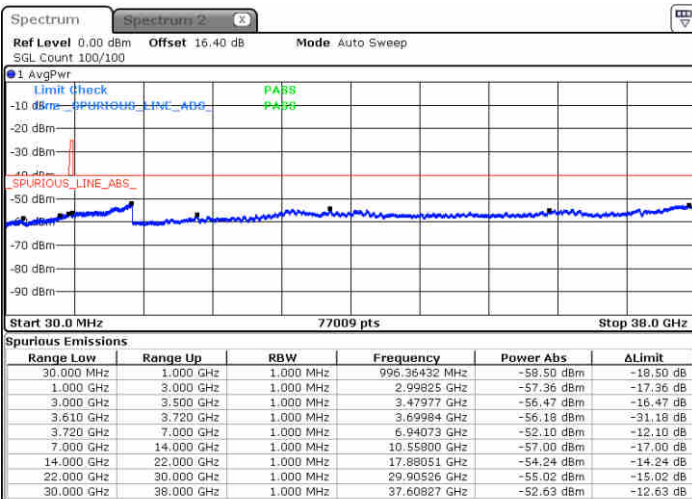

N/A

Date: 23 JUN 2020 20:04:24

LTE Band 48 / 10MHz

QPSK

Highest Channel / 1RB0

Highest Channel / 1RBmax

Date: 23 JUN 2020 19:59:55

Date: 23 JUN 2020 20:20:11

Highest Channel / FullIRB

N/A

Date: 23 JUN 2020 20:10:00

LTE Band 48 / 15MHz

QPSK

Lowest Channel / 1RB0

Lowest Channel / 1RBmax

Date: 23 JUN 2020 20:21:20

Date: 23 JUN 2020 20:41:37

Lowest Channel / FullIRB

N/A

Date: 23 JUN 2020 20:31:32

LTE Band 48 / 15MHz

QPSK

Middle Channel / 1RB0

Middle Channel / 1RBmax

Date: 23 JUN 2020 20:26:56

Date: 23 JUN 2020 20:47:12

Middle Channel / FullIRB

N/A

Date: 23 JUN 2020 20:37:08

LTE Band 48 / 15MHz

QPSK

Highest Channel / 1RB0