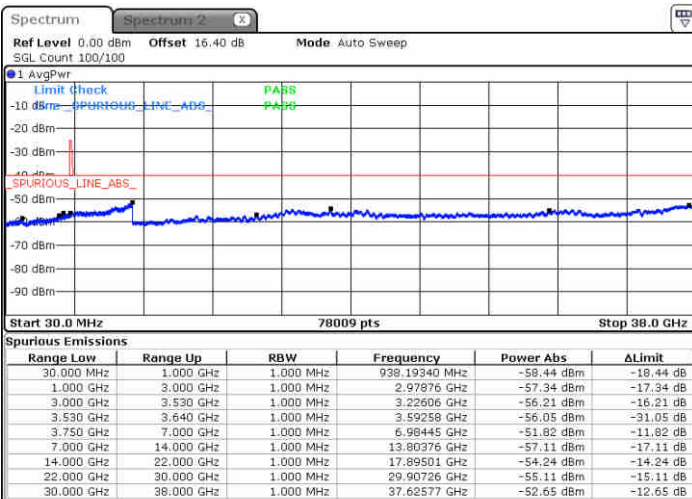

Date: 23 JUN 2020 20:26:56

Date: 23 JUN 2020 20:47:12

Middle Channel / FullIRB

N/A

Date: 23 JUN 2020 20:37:08

LTE Band 48 / 15MHz

QPSK

Highest Channel / 1RB0

Highest Channel / 1RBmax

Date: 23 JUN 2020 20:28:03

Date: 23 JUN 2020 20:48:19

Highest Channel / FullIRB

N/A

Date: 23 JUN 2020 20:38:15

LTE Band 48 / 20MHz

QPSK

Lowest Channel / 1RB0

Lowest Channel / 1RBmax

Date: 23 JUN 2020 21:04:04

Date: 23 JUN 2020 21:14:13

Lowest Channel / FullIRB

N/A

Date: 23 JUN 2020 20:53:58

LTE Band 48 / 20MHz