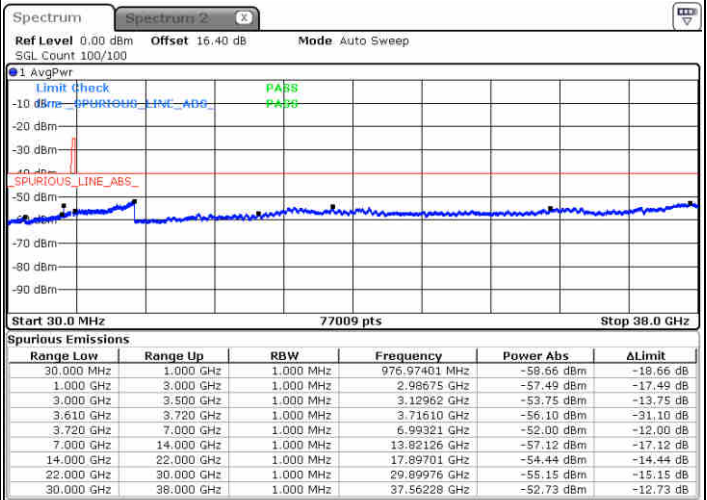

64QAM

Highest Channel / 1RB0

Highest Channel / 1RBmax

Date: 23 JUN 2020 19:29:41

Date: 23 JUN 2020 19:49:49

Highest Channel / FullIRB

N/A

Date: 23 JUN 2020 19:39:45

LTE Band 48 / 10MHz

64QAM

Lowest Channel / 1RB0

Lowest Channel / 1RBmax

Date: 23 JUN 2020 19:50:57

Date: 23 JUN 2020 20:11:07

Lowest Channel / FullIRB

N/A

Date: 23 JUN 2020 20:01:02

LTE Band 48 / 10MHz

64QAM

MiddleChannel / 1RB0

Middle Channel / 1RBmax

Date: 23 JUN 2020 19:56:33

Date: 23 JUN 2020 20:16:49

Middle Channel / FullIRB

N/A

Date: 23 JUN 2020 20:06:37

LTE Band 48 / 10MHz

64QAM

Highest Channel / 1RB0

Highest Channel / 1RBmax

Date: 23 JUN 2020 19:57:40

Date: 23 JUN 2020 20:17:58