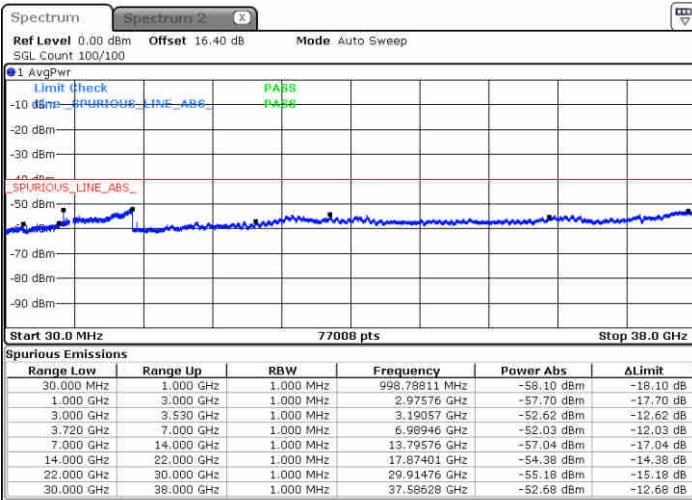

Date: 23 JUN 2020 19:48:42

Highest Channel / FullIRB

N/A

Date: 23 JUN 2020 19:38:37

LTE Band 48 / 10MHz

16QAM

Lowest Channel / 1RB0

Lowest Channel / 1RBmax

Date: 23 JUN 2020 19:52:05

Date: 23 JUN 2020 20:12:15

Lowest Channel / FullRB

N/A

Date: 23 JUN 2020 20:02:09

LTE Band 48 / 10MHz

16QAM

MiddleChannel / 1RB0

Middle Channel / 1RBmax

Date: 23 JUN 2020 19:55:26

Date: 23 JUN 2020 20:15:36

Middle Channel / FullIRB

N/A

Date: 23 JUN 2020 20:05:30

LTE Band 48 / 10MHz

16QAM

Highest Channel / 1RB0

Highest Channel / 1RBmax

Date: 23 JUN 2020 19:58:47

Date: 23 JUN 2020 20:19:04

Highest Channel / FullIRB

N/A

Date: 23 JUN 2020 20:08:52

LTE Band 48 / 15MHz