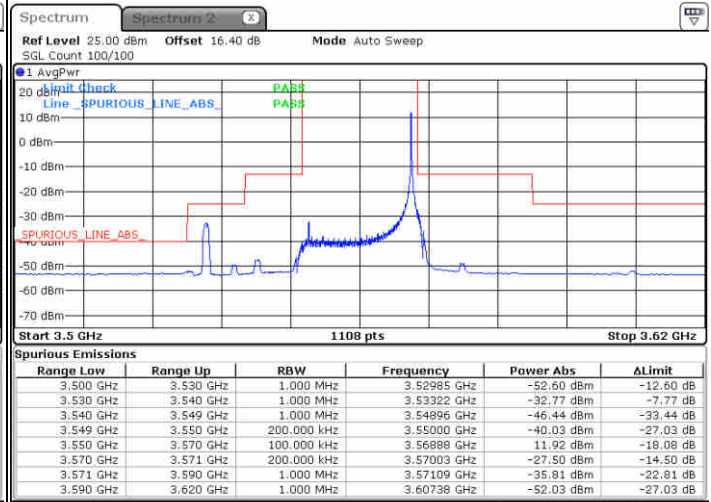

LTE Band 48 / 15MHz

64QAM

Highest Channel / 1RB0

Highest Channel / 1RBmax

Date: 23 JUN 2020 18:15:58

Date: 23 JUN 2020 18:43:41

Highest Channel / FullIRB

N/A

Date: 23 JUN 2020 18:27:56

LTE Band 48 / 20MHz

64QAM

Lowest Channel / 1RB0

Lowest Channel / 1RBmax

Date: 23 JUN 2020 18:57:01

Date: 23 JUN 2020 19:08:59

Lowest Channel / FullRB