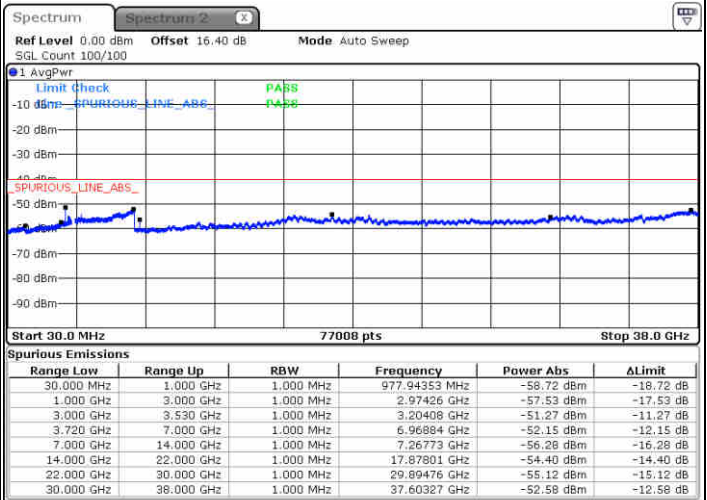

Date: 23 JUN 2020 21:15:21