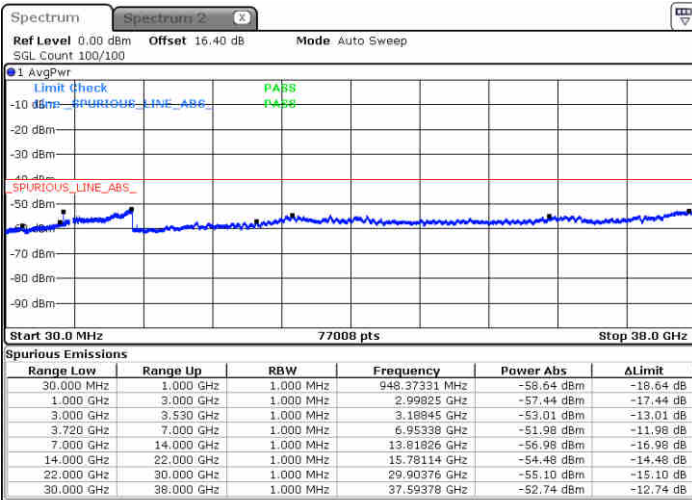

Highest Channel / FullIRB

N/A

Date: 23 JUN 2020 20:10:00

LTE Band 48 / 15MHz

QPSK

Lowest Channel / 1RB0

Lowest Channel / 1RBmax

Date: 23 JUN 2020 20:21:20

Date: 23 JUN 2020 20:41:37

Lowest Channel / FullIRB

N/A

Date: 23 JUN 2020 20:31:32

LTE Band 48 / 15MHz

QPSK

Middle Channel / 1RB0

Middle Channel / 1RBmax

Date: 23 JUN 2020 20:26:56

Date: 23 JUN 2020 20:47:12

Middle Channel / FullIRB

N/A

Date: 23 JUN 2020 20:37:08

LTE Band 48 / 15MHz

QPSK

Highest Channel / 1RB0

Highest Channel / 1RBmax

Date: 23 JUN 2020 20:28:03

Date: 23 JUN 2020 20:48:19

Highest Channel / FullIRB

N/A

Date: 23 JUN 2020 20:38:15

LTE Band 48 / 20MHz

QPSK