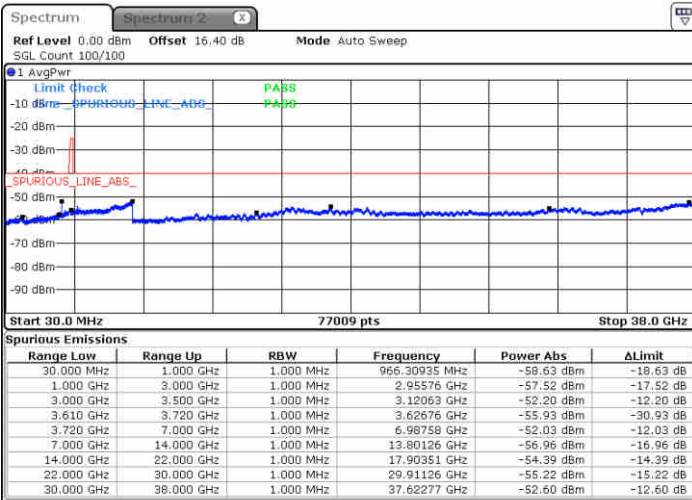

Date: 23 JUN 2020 21:16:27

Middle Channel / FullIRB

N/A

Date: 23 JUN 2020 20:56:12

LTE Band 48 / 20MHz

16QAM

Highest Channel / 1RB0

Highest Channel / 1RBmax

Date: 23 JUN 2020 21:09:42

Date: 23 JUN 2020 21:19:50

Highest Channel / FullIRB

N/A

Date: 23 JUN 2020 20:59:34

LTE Band 48 / 5MHz

64QAM

Lowest Channel / 1RB0

Lowest Channel / 1RBmax

Date: 23 JUN 2020 19:22:58

Date: 23 JUN 2020 19:43:07

Lowest Channel / FullRB

N/A

Date: 23 JUN 2020 19:33:03

LTE Band 48 / 5MHz

64QAM