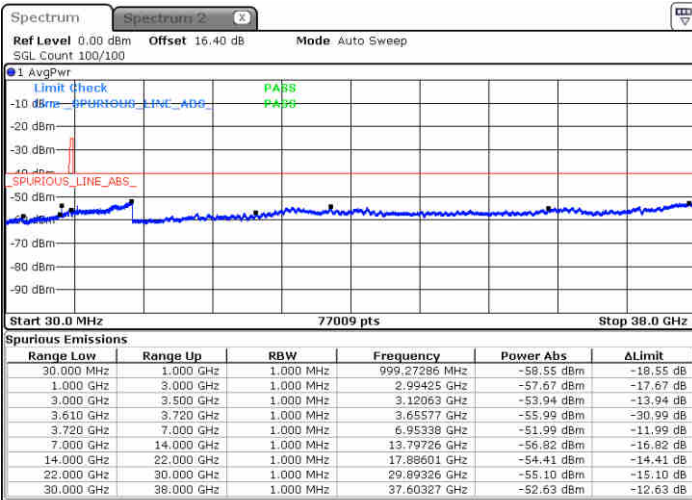

Middle Channel / 1RB0

Middle Channel / 1RBmax

Date: 23 JUN 2020 19:24:06

Date: 23 JUN 2020 19:44:14

Middle Channel / FullIRB

N/A

Date: 23 JUN 2020 19:34:09

LTE Band 48 / 5MHz

64QAM

Highest Channel / 1RB0

Highest Channel / 1RBmax

Date: 23 JUN 2020 19:29:41

Date: 23 JUN 2020 19:49:49

Highest Channel / FullIRB

N/A

Date: 23 JUN 2020 19:39:45

LTE Band 48 / 10MHz

64QAM

Lowest Channel / 1RB0

Lowest Channel / 1RBmax

Date: 23 JUN 2020 19:50:57

Date: 23 JUN 2020 20:11:07

Lowest Channel / FullIRB

N/A