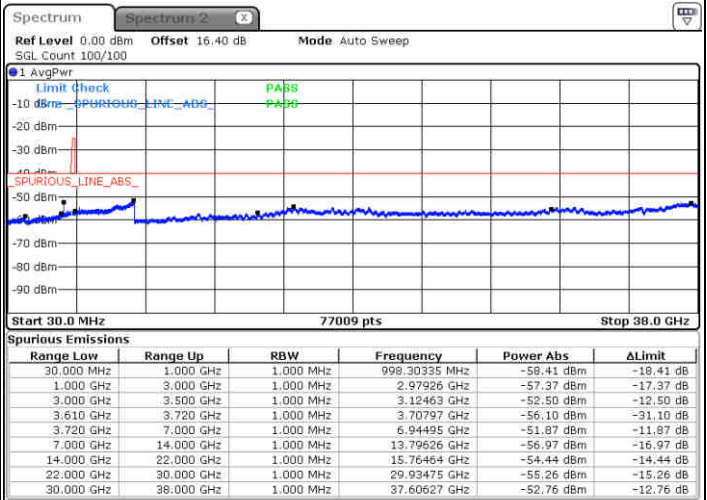

Date: 23 JUN 2020 21:16:27

Middle Channel / FullIRB

N/A

Date: 23 JUN 2020 20:56:12

LTE Band 48 / 20MHz

16QAM

Highest Channel / 1RB0

Highest Channel / 1RBmax

Date: 23 JUN 2020 21:09:42

Date: 23 JUN 2020 21:19:50

Highest Channel / FullIRB

N/A

Date: 23 JUN 2020 20:59:34

LTE Band 48 / 5MHz

64QAM

Lowest Channel / 1RB0

Lowest Channel / 1RBmax

Date: 23 JUN 2020 19:22:58

Date: 23 JUN 2020 19:43:07

Lowest Channel / FullRB

N/A

Date: 23 JUN 2020 19:33:03

LTE Band 48 / 5MHz

64QAM