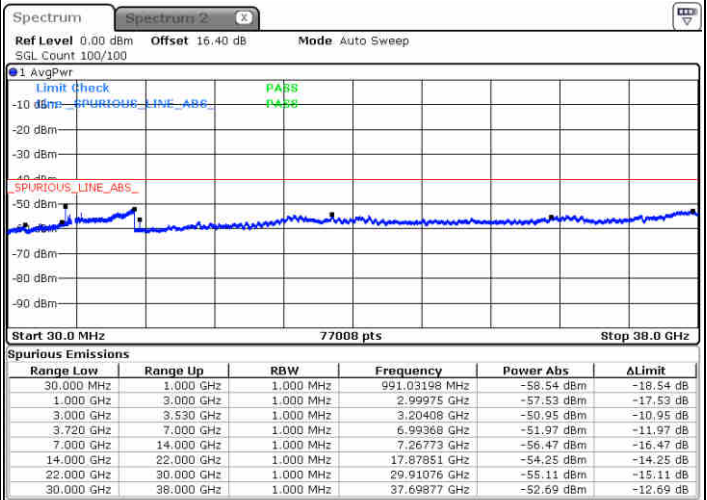

N/A

Date: 23 JUN 2020 20:39:22

LTE Band 48 / 20MHz

16QAM

Lowest Channel / 1RB0

Lowest Channel / 1RBmax

Date: 23 JUN 2020 21:02:57

Date: 23 JUN 2020 21:13:06

Lowest Channel / FullIRB

N/A

Date: 23 JUN 2020 20:52:50

LTE Band 48 / 20MHz

16QAM

Middle Channel / 1RB0

Middle Channel / 1RBmax

Date: 23 JUN 2020 21:06:19

Date: 23 JUN 2020 21:16:27

Middle Channel / FullIRB

N/A

Date: 23 JUN 2020 20:56:12

LTE Band 48 / 20MHz

16QAM

Highest Channel / 1RB0

Highest Channel / 1RBmax

Date: 23 JUN 2020 21:09:42

Date: 23 JUN 2020 21:19:50

Highest Channel / FullIRB

N/A

Date: 23 JUN 2020 20:59:34

LTE Band 48 / 5MHz

64QAM

Lowest Channel / 1RB0