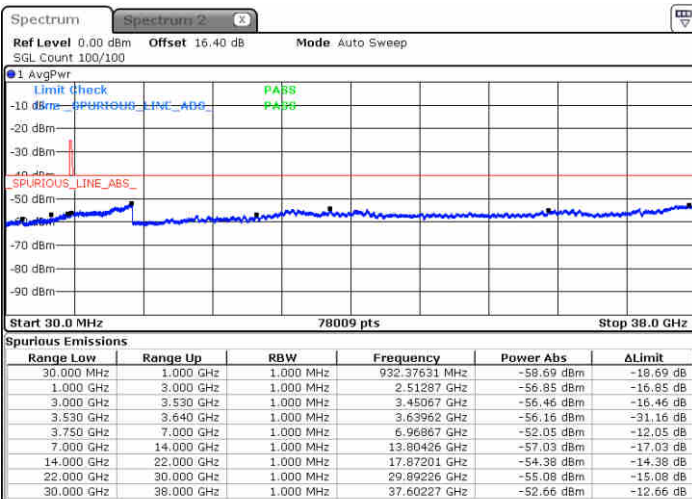

Lowest Channel / FullIRB

N/A

Date: 23 JUN 2020 20:52:50

LTE Band 48 / 20MHz

16QAM

Middle Channel / 1RB0

Middle Channel / 1RBmax

Date: 23 JUN 2020 21:06:19

Date: 23 JUN 2020 21:16:27

Middle Channel / FullIRB

N/A

Date: 23 JUN 2020 20:56:12

LTE Band 48 / 20MHz

16QAM

Highest Channel / 1RB0

Highest Channel / 1RBmax

Date: 23 JUN 2020 21:09:42

Date: 23 JUN 2020 21:19:50

Highest Channel / FullIRB

N/A

Date: 23 JUN 2020 20:59:34

LTE Band 48 / 5MHz

64QAM

Lowest Channel / 1RB0

Lowest Channel / 1RBmax

Date: 23 JUN 2020 19:22:58

Date: 23 JUN 2020 19:43:07

Lowest Channel / FullRB

N/A

Date: 23 JUN 2020 19:33:03

LTE Band 48 / 5MHz

64QAM