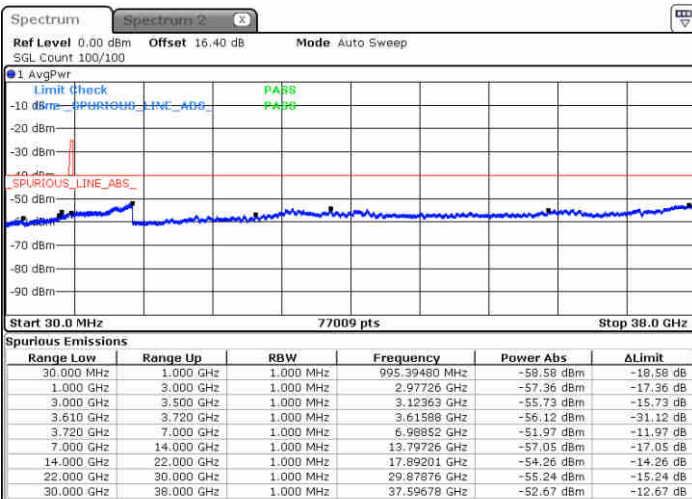

Date: 23 JUN 2020 21:09:42

Date: 23 JUN 2020 21:19:50

Highest Channel / FullIRB

N/A

Date: 23 JUN 2020 20:59:34

LTE Band 48 / 5MHz

64QAM

Lowest Channel / 1RB0

Lowest Channel / 1RBmax

Date: 23 JUN 2020 19:22:58

Date: 23 JUN 2020 19:43:07

Lowest Channel / FullRB

N/A

Date: 23 JUN 2020 19:33:03

LTE Band 48 / 5MHz

64QAM

Middle Channel / 1RB0

Middle Channel / 1RBmax

Date: 23 JUN 2020 19:24:06

Date: 23 JUN 2020 19:44:14

Middle Channel / FullIRB

N/A

Date: 23 JUN 2020 19:34:09

LTE Band 48 / 5MHz