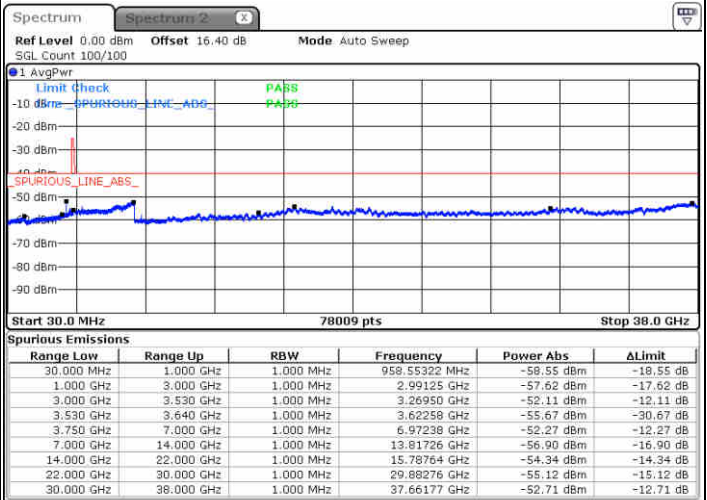

LTE Band 48 / 10MHz

64QAM

Lowest Channel / 1RB0

Lowest Channel / 1RBmax

Date: 23 JUN 2020 19:50:57

Date: 23 JUN 2020 20:11:07

Lowest Channel / FullIRB

N/A

Date: 23 JUN 2020 20:01:02

LTE Band 48 / 10MHz

64QAM

MiddleChannel / 1RB0

Middle Channel / 1RBmax

Date: 23 JUN 2020 19:56:33

Date: 23 JUN 2020 20:16:49

Middle Channel / FullIRB

N/A

Date: 23 JUN 2020 20:06:37

LTE Band 48 / 10MHz

64QAM

Highest Channel / 1RB0

Highest Channel / 1RBmax

Date: 23 JUN 2020 19:57:40

Date: 23 JUN 2020 20:17:58

Highest Channel / FullIRB

N/A

Date: 23 JUN 2020 20:07:45

LTE Band 48 / 15MHz

64QAM

Lowest Channel / 1RB0

Lowest Channel / 1RBmax

Date: 23 JUN 2020 20:23:35