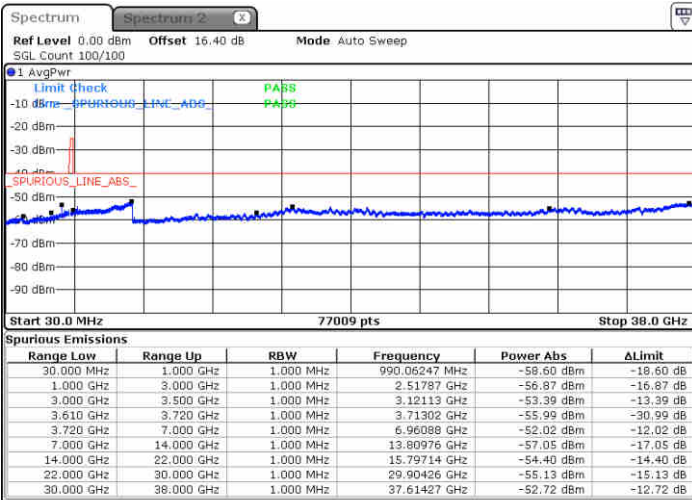

Date: 23 JUN 2020 20:36:01

LTE Band 48 / 15MHz

16QAM

Highest Channel / 1RB0

Highest Channel / 1RBmax

Date: 23 JUN 2020 20:29:16

Date: 23 JUN 2020 20:49:27

Highest Channel / FullIRB

N/A

Date: 23 JUN 2020 20:39:22

LTE Band 48 / 20MHz

16QAM

Lowest Channel / 1RB0

Lowest Channel / 1RBmax

Date: 23 JUN 2020 21:02:57

Date: 23 JUN 2020 21:13:06

Lowest Channel / FullIRB

N/A

Date: 23 JUN 2020 20:52:50

LTE Band 48 / 20MHz

16QAM

Middle Channel / 1RB0

Middle Channel / 1RBmax

Date: 23 JUN 2020 21:06:19

Date: 23 JUN 2020 21:16:27

Middle Channel / FullIRB

N/A

Date: 23 JUN 2020 20:56:12

LTE Band 48 / 20MHz

16QAM

Highest Channel / 1RB0

Highest Channel / 1RBmax