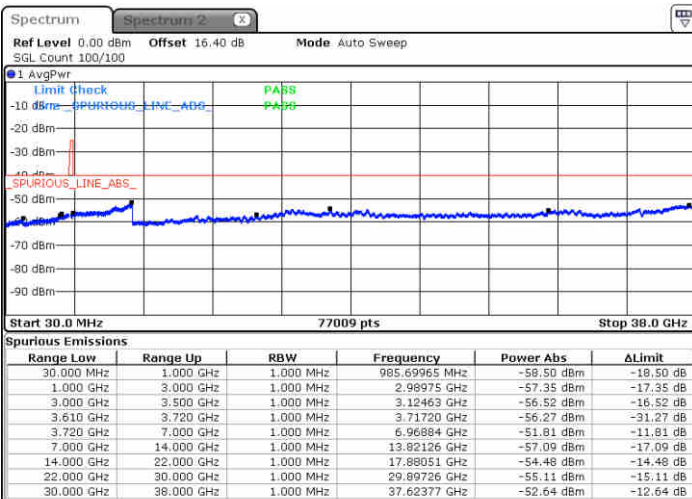

Middle Channel / FullIRB

N/A

Date: 23 JUN 2020 19:35:16

LTE Band 48 / 5MHz

16QAM

Highest Channel / 1RB0

Highest Channel / 1RBmax

Date: 23 JUN 2020 19:28:33

Date: 23 JUN 2020 19:48:42

Highest Channel / FullIRB

N/A

Date: 23 JUN 2020 19:38:37

LTE Band 48 / 10MHz

16QAM

Lowest Channel / 1RB0

Lowest Channel / 1RBmax

Date: 23 JUN 2020 19:52:05

Date: 23 JUN 2020 20:12:15

Lowest Channel / FullRB

N/A

Date: 23 JUN 2020 20:02:09

LTE Band 48 / 10MHz

16QAM

MiddleChannel / 1RB0