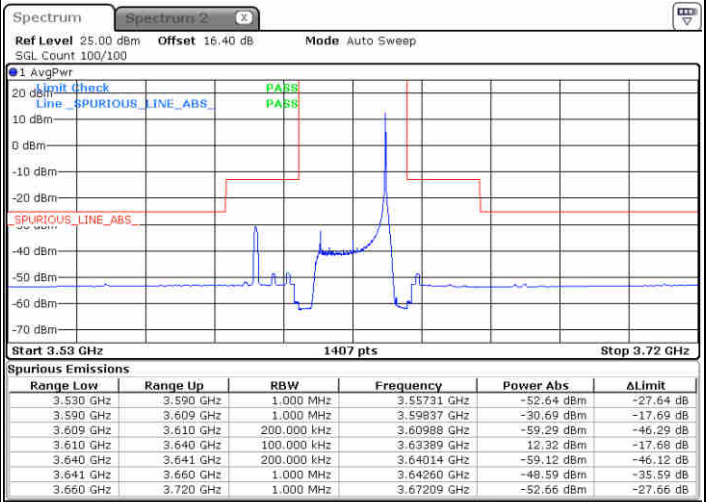

N/A

Date: 23 JUN 2020 18:45:03

LTE Band 48 / 20MHz

64QAM

Middle Channel / 1RB0

Middle Channel / 1RBmax

Date: 23 JUN 2020 19:03:40

Date: 23 JUN 2020 19:15:38

Middle Channel / FullIRB

N/A

Date: 23 JUN 2020 18:51:42

LTE Band 48 / 20MHz

64QAM

Highest Channel / 1RB0

Highest Channel / 1RBmax

Date: 23 JUN 2020 19:04:58