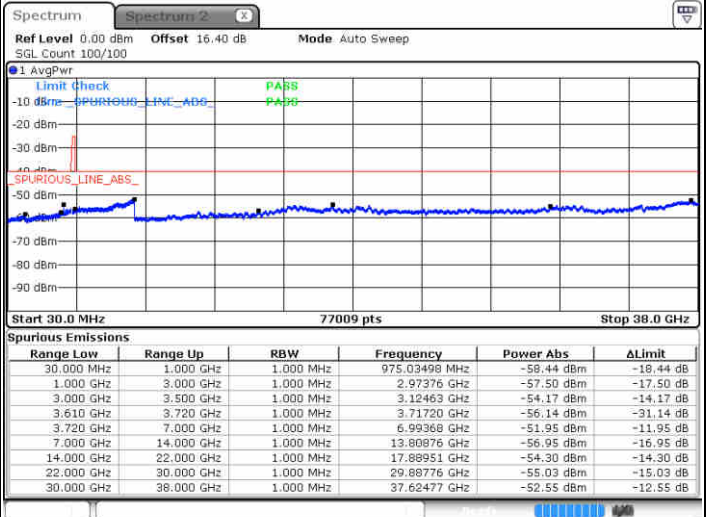

Middle Channel / FullIRB

N/A

Date: 23 JUN 2020 18:51:42

LTE Band 48 / 20MHz

64QAM

Highest Channel / 1RB0

Highest Channel / 1RBmax

Date: 23 JUN 2020 19:04:58

Date: 23 JUN 2020 19:16:57

Highest Channel / FullIRB

N/A

Date: 23 JUN 2020 18:53:01

Conducted Spurious Emission

LTE Band 48 / 5MHz

QPSK

Lowest Channel / 1RB0

Lowest Channel / 1RBmax

Date: 23 JUN 2020 19:20:44

Date: 23 JUN 2020 19:40:52

Lowest Channel / FullRB

N/A

Date: 23 JUN 2020 19:30:48

LTE Band 48 / 5MHz

QPSK