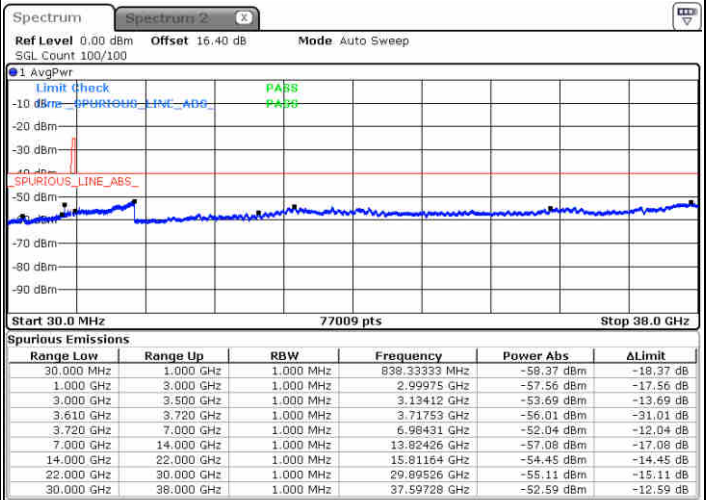

N/A

Date: 23 JUN 2020 20:04:24

LTE Band 48 / 10MHz

QPSK

Highest Channel / 1RB0

Highest Channel / 1RBmax

Date: 23 JUN 2020 19:59:55

Date: 23 JUN 2020 20:20:11

Highest Channel / FullIRB

N/A

Date: 23 JUN 2020 20:10:00

LTE Band 48 / 15MHz

QPSK

Lowest Channel / 1RB0

Lowest Channel / 1RBmax

Date: 23 JUN 2020 20:21:20

Date: 23 JUN 2020 20:41:37

Lowest Channel / FullIRB

N/A

Date: 23 JUN 2020 20:31:32

LTE Band 48 / 15MHz

QPSK

Middle Channel / 1RB0

Middle Channel / 1RBmax

Date: 23 JUN 2020 20:26:56

Date: 23 JUN 2020 20:47:12

Middle Channel / FullIRB

N/A

Date: 23 JUN 2020 20:37:08

LTE Band 48 / 15MHz

QPSK

Highest Channel / 1RB0