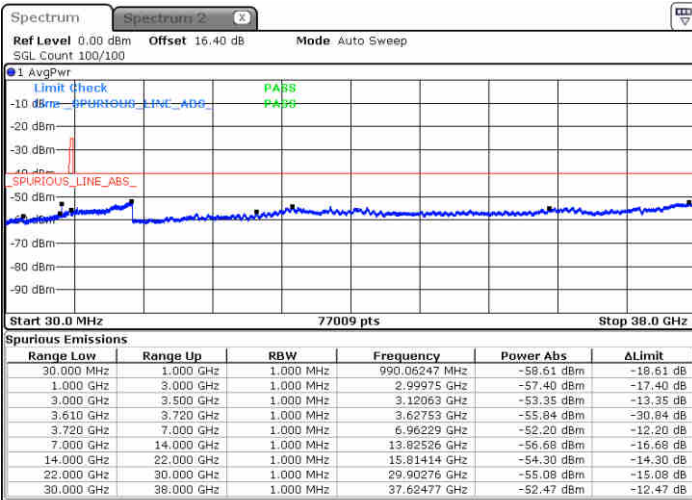

LTE Band 48 / 20MHz

QPSK

Highest Channel / 1RB0

Highest Channel / 1RBmax

Date: 23 JUN 2020 21:10:50

Date: 23 JUN 2020 21:20:57

Highest Channel / FullIRB

N/A

Date: 23 JUN 2020 21:00:41

LTE Band 48 / 5MHz

16QAM

Lowest Channel / 1RB0

Lowest Channel / 1RBmax

Date: 23 JUN 2020 19:21:52

Date: 23 JUN 2020 19:41:59

Lowest Channel / FullIRB

N/A

Date: 23 JUN 2020 19:31:55

LTE Band 48 / 5MHz

16QAM

Middle Channel / 1RB0

Middle Channel / 1RBmax

Date: 23 JUN 2020 19:25:12

Date: 23 JUN 2020 19:45:20

Middle Channel / FullIRB

N/A

Date: 23 JUN 2020 19:35:16

LTE Band 48 / 5MHz

16QAM

Highest Channel / 1RB0

Highest Channel / 1RBmax

Date: 23 JUN 2020 19:28:33