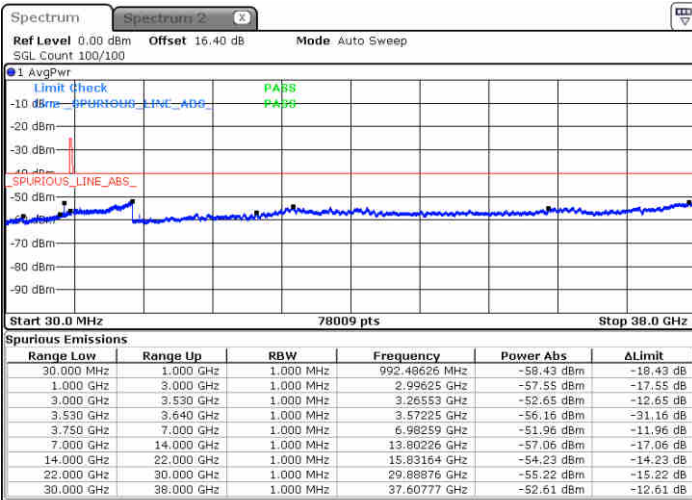

Lowest Channel / 1RBmax

Date: 23 JUN 2020 19:20:44

Date: 23 JUN 2020 19:40:52

Lowest Channel / FullRB

N/A

Date: 23 JUN 2020 19:30:48

LTE Band 48 / 5MHz

QPSK

Middle Channel / 1RB0

Middle Channel / 1RBmax

Date: 23 JUN 2020 19:26:19

Date: 23 JUN 2020 19:48:27

Middle Channel / FullIRB

N/A

Date: 23 JUN 2020 19:36:23

LTE Band 48 / 5MHz

QPSK

Highest Channel / 1RB0

Highest Channel / 1RBmax

Date: 23 JUN 2020 19:27:26

Date: 23 JUN 2020 19:47:34

Highest Channel / FullIRB

N/A

Date: 23 JUN 2020 19:37:30

LTE Band 48 / 10MHz

QPSK

Lowest Channel / 1RB0

Lowest Channel / 1RBmax

Date: 23 JUN 2020 19:53:12

Date: 23 JUN 2020 20:13:23

Lowest Channel / FullRB

N/A