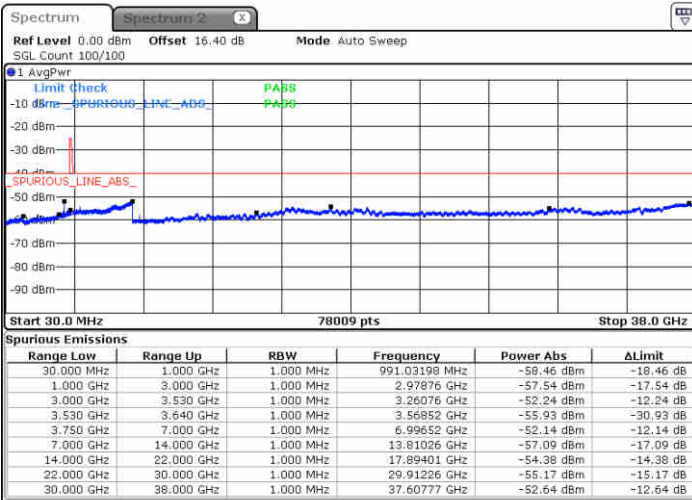

Date: 23 JUN 2020 19:48:42

Highest Channel / FullIRB

N/A

Date: 23 JUN 2020 19:38:37

LTE Band 48 / 10MHz

16QAM

Lowest Channel / 1RB0

Lowest Channel / 1RBmax

Date: 23 JUN 2020 19:52:05

Date: 23 JUN 2020 20:12:15

Lowest Channel / FullRB

N/A

Date: 23 JUN 2020 20:02:09

LTE Band 48 / 10MHz

16QAM

MiddleChannel / 1RB0

Middle Channel / 1RBmax

Date: 23 JUN 2020 19:55:26

Date: 23 JUN 2020 20:15:36

Middle Channel / FullIRB

N/A

Date: 23 JUN 2020 20:05:30

LTE Band 48 / 10MHz

16QAM

Highest Channel / 1RB0

Highest Channel / 1RBmax

Date: 23 JUN 2020 19:58:47

Date: 23 JUN 2020 20:19:04

Highest Channel / FullIRB

N/A

Date: 23 JUN 2020 20:08:52

LTE Band 48 / 15MHz