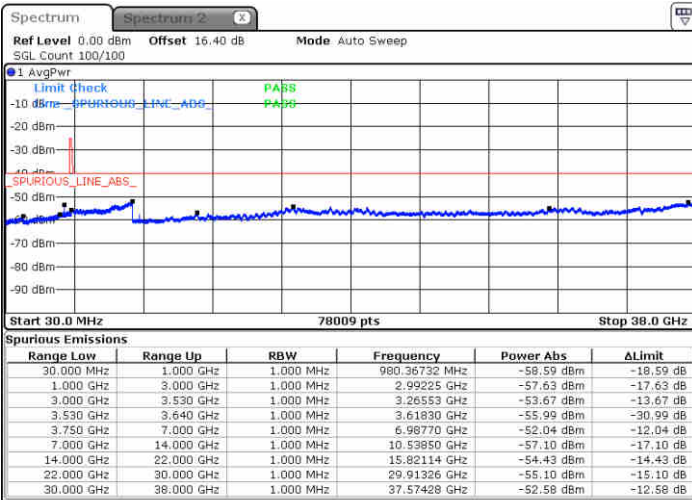

Middle Channel / FullIRB

N/A

Date: 23 JUN 2020 19:35:16

LTE Band 48 / 5MHz

16QAM

Highest Channel / 1RB0

Highest Channel / 1RBmax

Date: 23 JUN 2020 19:28:33

Date: 23 JUN 2020 19:48:42

Highest Channel / FullIRB

N/A

Date: 23 JUN 2020 19:38:37

LTE Band 48 / 10MHz

16QAM

Lowest Channel / 1RB0

Lowest Channel / 1RBmax