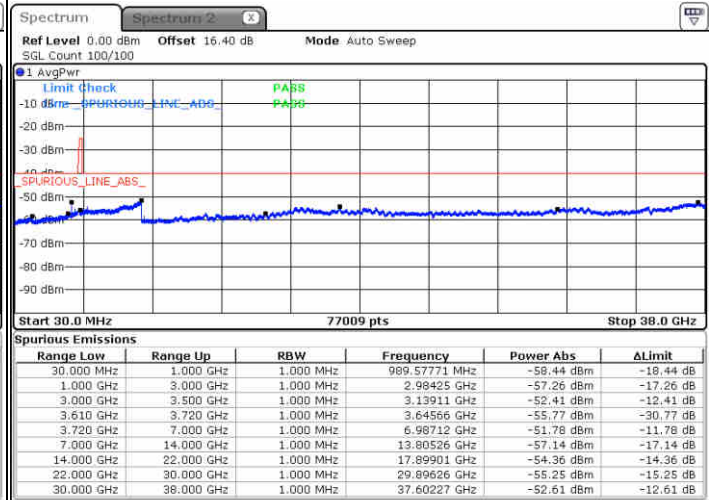

Date: 23 JUN 2020 20:36:01

LTE Band 48 / 15MHz

16QAM

Highest Channel / 1RB0

Highest Channel / 1RBmax

Date: 23 JUN 2020 20:29:16

Date: 23 JUN 2020 20:49:27

Highest Channel / FullIRB

N/A

Date: 23 JUN 2020 20:39:22

LTE Band 48 / 20MHz

16QAM

Lowest Channel / 1RB0

Lowest Channel / 1RBmax

Date: 23 JUN 2020 21:02:57

Date: 23 JUN 2020 21:13:06

Lowest Channel / FullIRB

N/A

Date: 23 JUN 2020 20:52:50

LTE Band 48 / 20MHz

16QAM

Middle Channel / 1RB0

Middle Channel / 1RBmax

Date: 23 JUN 2020 21:06:19

Date: 23 JUN 2020 21:16:27

Middle Channel / FullIRB

N/A

Date: 23 JUN 2020 20:56:12

LTE Band 48 / 20MHz

16QAM

Highest Channel / 1RB0

Highest Channel / 1RBmax