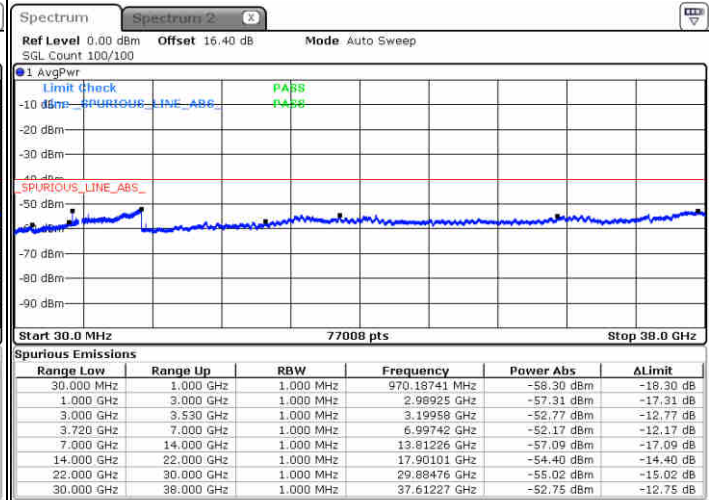

LTE Band 48 / 10MHz

64QAM

Lowest Channel / 1RB0

Lowest Channel / 1RBmax

Date: 23 JUN 2020 19:50:57

Date: 23 JUN 2020 20:11:07

Lowest Channel / FullIRB

N/A

Date: 23 JUN 2020 20:01:02

LTE Band 48 / 10MHz

64QAM

MiddleChannel / 1RB0

Middle Channel / 1RBmax

Date: 23 JUN 2020 19:56:33

Date: 23 JUN 2020 20:16:49

Middle Channel / FullIRB

N/A

Date: 23 JUN 2020 20:06:37

LTE Band 48 / 10MHz

64QAM

Highest Channel / 1RB0

Highest Channel / 1RBmax

Date: 23 JUN 2020 19:57:40

Date: 23 JUN 2020 20:17:58

Highest Channel / FullIRB

N/A

Date: 23 JUN 2020 20:07:45

LTE Band 48 / 15MHz

64QAM

Lowest Channel / 1RB0

Lowest Channel / 1RBmax

Date: 23 JUN 2020 20:23:35