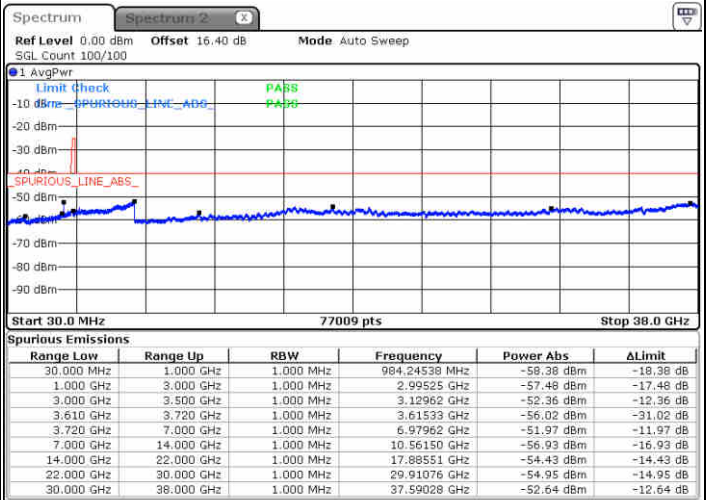

QPSK

Highest Channel / 1RB0

Highest Channel / 1RBmax

Date: 23 JUN 2020 19:27:26

Date: 23 JUN 2020 19:47:34

Highest Channel / FullIRB

N/A

Date: 23 JUN 2020 19:37:30

LTE Band 48 / 10MHz

QPSK

Lowest Channel / 1RB0

Lowest Channel / 1RBmax

Date: 23 JUN 2020 19:53:12

Date: 23 JUN 2020 20:13:23

Lowest Channel / FullRB

N/A

Date: 23 JUN 2020 20:03:17

LTE Band 48 / 10MHz

QPSK

MiddleChannel / 1RB0

Middle Channel / 1RBmax

Date: 23 JUN 2020 19:54:19

Date: 23 JUN 2020 20:14:29

Middle Channel / FullIRB

N/A

Date: 23 JUN 2020 20:04:24

LTE Band 48 / 10MHz

QPSK

Highest Channel / 1RB0

Highest Channel / 1RBmax

Date: 23 JUN 2020 19:59:55

Date: 23 JUN 2020 20:20:11