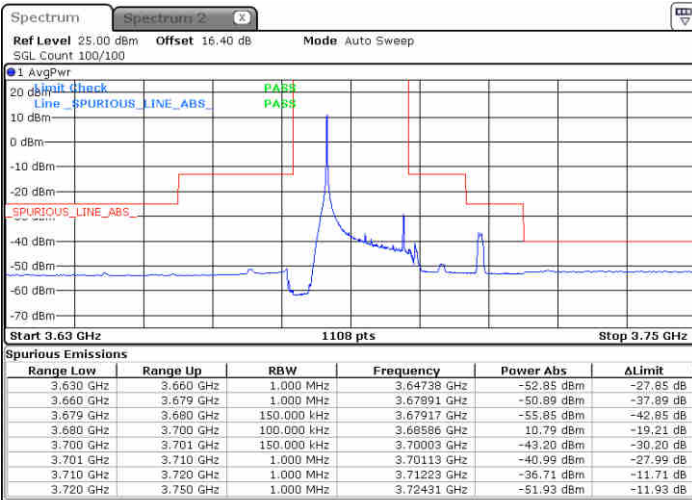

LTE Band 48 / 15MHz

64QAM

Highest Channel / 1RB0

Highest Channel / 1RBmax

Date: 23 JUN 2020 18:15:58

Date: 23 JUN 2020 18:43:41

Highest Channel / FullIRB

N/A

Date: 23 JUN 2020 18:27:56

LTE Band 48 / 20MHz

64QAM

Lowest Channel / 1RB0

Lowest Channel / 1RBmax

Date: 23 JUN 2020 18:57:01

Date: 23 JUN 2020 19:08:59

Lowest Channel / FullRB