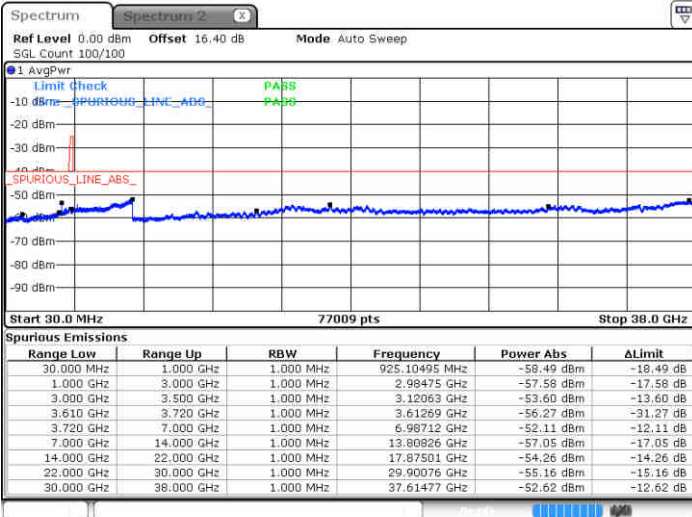

Middle Channel / FullIRB

N/A

Date: 23 JUN 2020 18:51:42

LTE Band 48 / 20MHz

64QAM

Highest Channel / 1RB0

Highest Channel / 1RBmax

Date: 23 JUN 2020 19:04:58

Date: 23 JUN 2020 19:16:57

Highest Channel / FullIRB

N/A

Date: 23 JUN 2020 18:53:01

Conducted Spurious Emission

LTE Band 48 / 5MHz

QPSK

Lowest Channel / 1RB0

Lowest Channel / 1RBmax

Date: 23 JUN 2020 19:20:44

Date: 23 JUN 2020 19:40:52

Lowest Channel / FullRB

N/A

Date: 23 JUN 2020 19:30:48

LTE Band 48 / 5MHz

QPSK