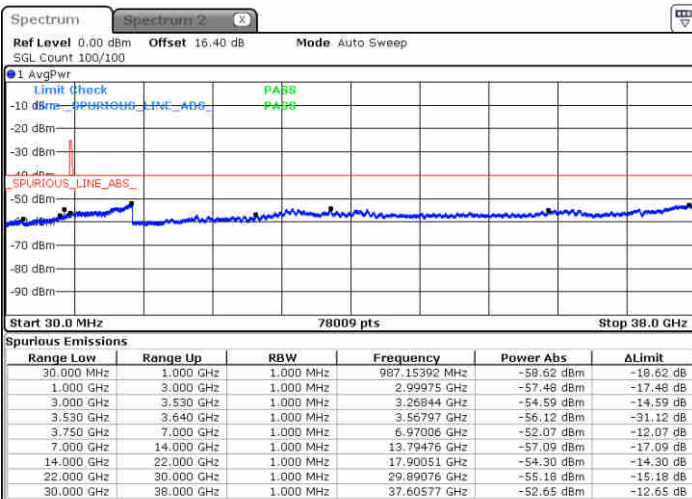

Middle Channel / 1RB0

Middle Channel / 1RBmax

Date: 23 JUN 2020 19:26:19

Date: 23 JUN 2020 19:48:27

Middle Channel / FullIRB

N/A

Date: 23 JUN 2020 19:36:23

LTE Band 48 / 5MHz

QPSK

Highest Channel / 1RB0

Highest Channel / 1RBmax

Date: 23 JUN 2020 19:27:26

Date: 23 JUN 2020 19:47:34

Highest Channel / FullIRB

N/A

Date: 23 JUN 2020 19:37:30

LTE Band 48 / 10MHz

QPSK

Lowest Channel / 1RB0

Lowest Channel / 1RBmax

Date: 23 JUN 2020 19:53:12

Date: 23 JUN 2020 20:13:23

Lowest Channel / FullRB

N/A