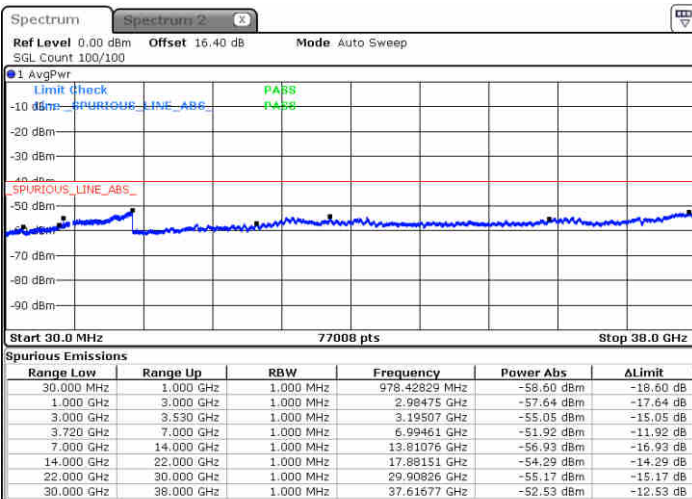

Date: 23 JUN 2020 21:09:42

Date: 23 JUN 2020 21:19:50

Highest Channel / FullIRB

N/A

Date: 23 JUN 2020 20:59:34

LTE Band 48 / 5MHz

64QAM

Lowest Channel / 1RB0

Lowest Channel / 1RBmax

Date: 23 JUN 2020 19:22:58

Date: 23 JUN 2020 19:43:07

Lowest Channel / FullRB

N/A

Date: 23 JUN 2020 19:33:03

LTE Band 48 / 5MHz

64QAM

Middle Channel / 1RB0

Middle Channel / 1RBmax

Date: 23 JUN 2020 19:24:06

Date: 23 JUN 2020 19:44:14

Middle Channel / FullIRB

N/A

Date: 23 JUN 2020 19:34:09

LTE Band 48 / 5MHz

64QAM

Highest Channel / 1RB0

Highest Channel / 1RBmax

Date: 23 JUN 2020 19:29:41

Date: 23 JUN 2020 19:49:49

Highest Channel / FullIRB

N/A

Date: 23 JUN 2020 19:39:45