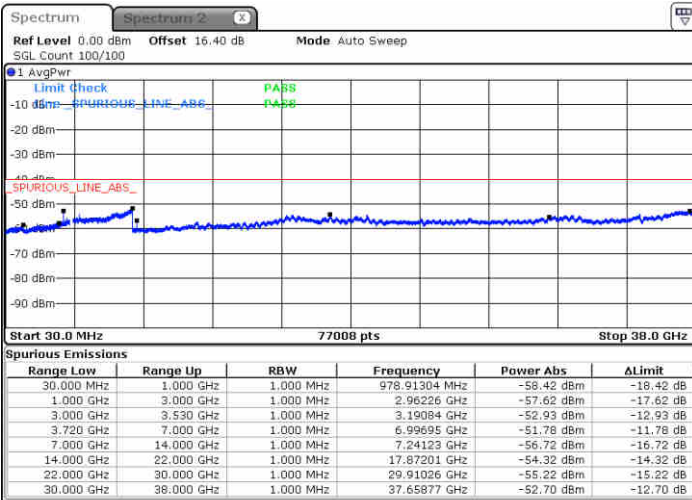

LTE Band 48 / 10MHz

64QAM

Lowest Channel / 1RB0

Lowest Channel / 1RBmax

Date: 23 JUN 2020 19:50:57

Date: 23 JUN 2020 20:11:07

Lowest Channel / FullIRB

N/A

Date: 23 JUN 2020 20:01:02

LTE Band 48 / 10MHz

64QAM

MiddleChannel / 1RB0

Middle Channel / 1RBmax

Date: 23 JUN 2020 19:56:33

Date: 23 JUN 2020 20:16:49

Middle Channel / FullIRB

N/A

Date: 23 JUN 2020 20:06:37

LTE Band 48 / 10MHz

64QAM

Highest Channel / 1RB0

Highest Channel / 1RBmax

Date: 23 JUN 2020 19:57:40

Date: 23 JUN 2020 20:17:58

Highest Channel / FullIRB

N/A

Date: 23 JUN 2020 20:07:45

LTE Band 48 / 15MHz

64QAM

Lowest Channel / 1RB0

Lowest Channel / 1RBmax

Date: 23 JUN 2020 20:23:35