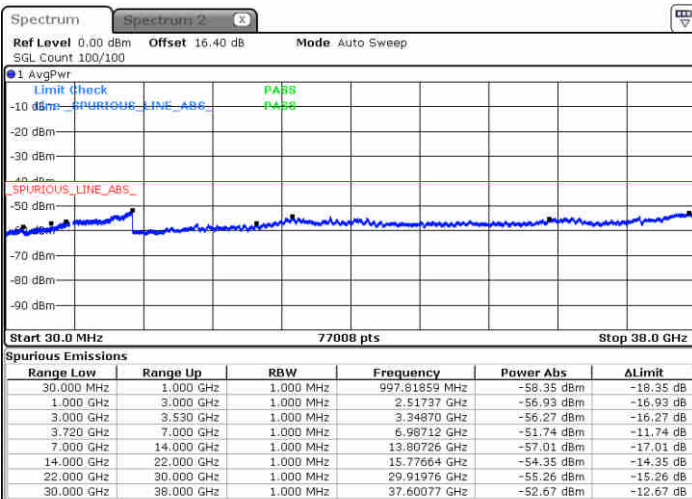

N/A

Date: 23 JUN 2020 20:39:22

LTE Band 48 / 20MHz

16QAM

Lowest Channel / 1RB0

Lowest Channel / 1RBmax

Date: 23 JUN 2020 21:02:57

Date: 23 JUN 2020 21:13:06

Lowest Channel / FullIRB

N/A

Date: 23 JUN 2020 20:52:50

LTE Band 48 / 20MHz

16QAM

Middle Channel / 1RB0

Middle Channel / 1RBmax

Date: 23 JUN 2020 21:06:19

Date: 23 JUN 2020 21:16:27

Middle Channel / FullIRB

N/A

Date: 23 JUN 2020 20:56:12

LTE Band 48 / 20MHz

16QAM

Highest Channel / 1RB0

Highest Channel / 1RBmax

Date: 23 JUN 2020 21:09:42

Date: 23 JUN 2020 21:19:50

Highest Channel / FullIRB

N/A

Date: 23 JUN 2020 20:59:34

LTE Band 48 / 5MHz

64QAM

Lowest Channel / 1RB0