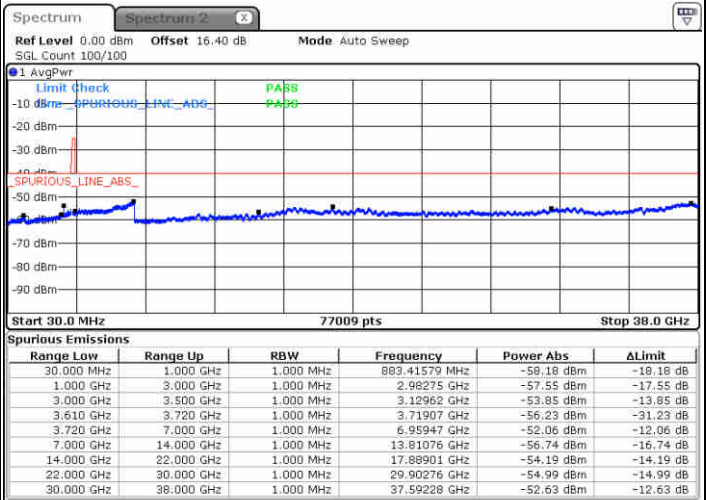

Middle Channel / FullIRB

N/A

Date: 23 JUN 2020 19:35:16

LTE Band 48 / 5MHz

16QAM

Highest Channel / 1RB0

Highest Channel / 1RBmax

Date: 23 JUN 2020 19:28:33

Date: 23 JUN 2020 19:48:42

Highest Channel / FullIRB

N/A

Date: 23 JUN 2020 19:38:37

LTE Band 48 / 10MHz

16QAM

Lowest Channel / 1RB0

Lowest Channel / 1RBmax

Date: 23 JUN 2020 19:52:05

Date: 23 JUN 2020 20:12:15

Lowest Channel / FullRB

N/A

Date: 23 JUN 2020 20:02:09

LTE Band 48 / 10MHz

16QAM

MiddleChannel / 1RB0