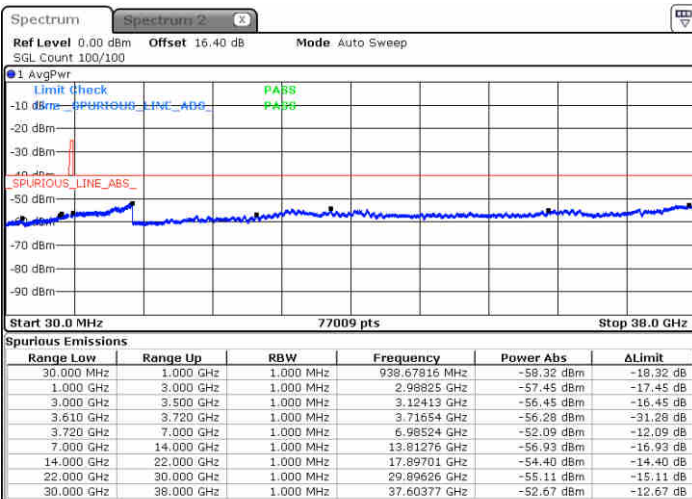

QPSK

Highest Channel / 1RB0

Highest Channel / 1RBmax

Date: 23 JUN 2020 19:27:26

Date: 23 JUN 2020 19:47:34

Highest Channel / FullIRB

N/A

Date: 23 JUN 2020 19:37:30

LTE Band 48 / 10MHz

QPSK

Lowest Channel / 1RB0

Lowest Channel / 1RBmax

Date: 23 JUN 2020 19:53:12

Date: 23 JUN 2020 20:13:23

Lowest Channel / FullRB

N/A

Date: 23 JUN 2020 20:03:17

LTE Band 48 / 10MHz

QPSK

MiddleChannel / 1RB0

Middle Channel / 1RBmax

Date: 23 JUN 2020 19:54:19

Date: 23 JUN 2020 20:14:29

Middle Channel / FullIRB

N/A

Date: 23 JUN 2020 20:04:24

LTE Band 48 / 10MHz

QPSK

Highest Channel / 1RB0

Highest Channel / 1RBmax

Date: 23 JUN 2020 19:59:55

Date: 23 JUN 2020 20:20:11