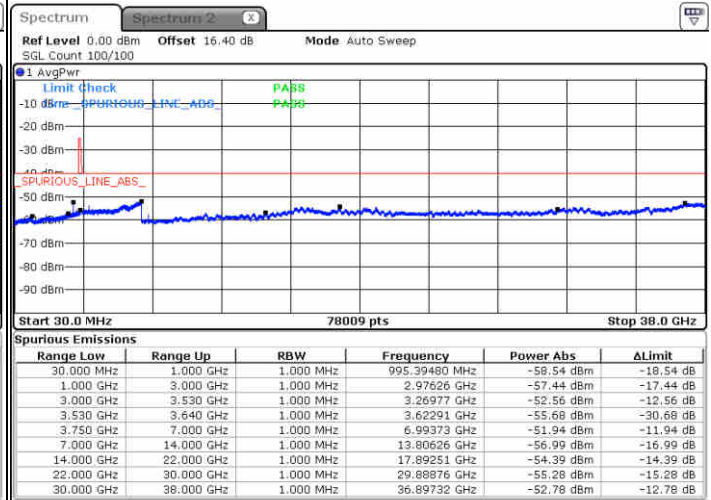

Lowest Channel / 1RBmax

Date: 23 JUN 2020 19:22:58

Date: 23 JUN 2020 19:43:07

Lowest Channel / FullRB

N/A

Date: 23 JUN 2020 19:33:03

LTE Band 48 / 5MHz

64QAM

Middle Channel / 1RB0

Middle Channel / 1RBmax

Date: 23 JUN 2020 19:24:06

Date: 23 JUN 2020 19:44:14

Middle Channel / FullIRB

N/A

Date: 23 JUN 2020 19:34:09

LTE Band 48 / 5MHz

64QAM

Highest Channel / 1RB0

Highest Channel / 1RBmax

Date: 23 JUN 2020 19:29:41

Date: 23 JUN 2020 19:49:49

Highest Channel / FullIRB

N/A

Date: 23 JUN 2020 19:39:45

LTE Band 48 / 10MHz

64QAM

Lowest Channel / 1RB0

Lowest Channel / 1RBmax

Date: 23 JUN 2020 19:50:57

Date: 23 JUN 2020 20:11:07

Lowest Channel / FullIRB

N/A