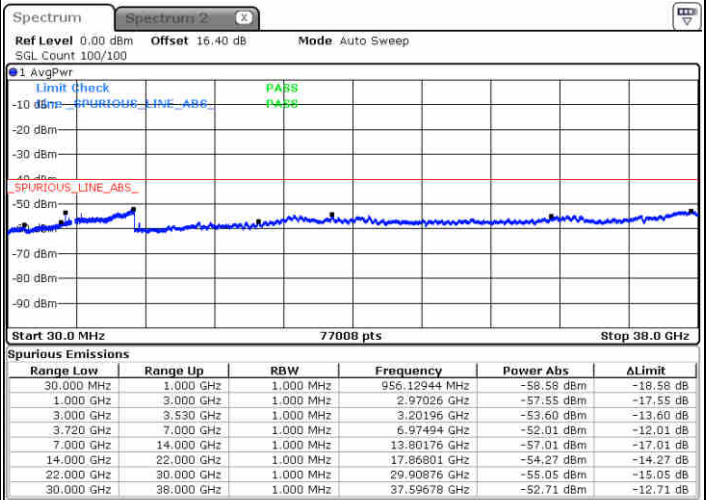

Highest Channel / FullIRB

N/A

Date: 23 JUN 2020 20:10:00

LTE Band 48 / 15MHz

QPSK

Lowest Channel / 1RB0

Lowest Channel / 1RBmax

Date: 23 JUN 2020 20:21:20

Date: 23 JUN 2020 20:41:37

Lowest Channel / FullIRB

N/A

Date: 23 JUN 2020 20:31:32

LTE Band 48 / 15MHz

QPSK

Middle Channel / 1RB0

Middle Channel / 1RBmax

Date: 23 JUN 2020 20:26:56

Date: 23 JUN 2020 20:47:12

Middle Channel / FullIRB

N/A

Date: 23 JUN 2020 20:37:08

LTE Band 48 / 15MHz

QPSK

Highest Channel / 1RB0

Highest Channel / 1RBmax

Date: 23 JUN 2020 20:28:03

Date: 23 JUN 2020 20:48:19

Highest Channel / FullIRB

N/A

Date: 23 JUN 2020 20:38:15

LTE Band 48 / 20MHz

QPSK