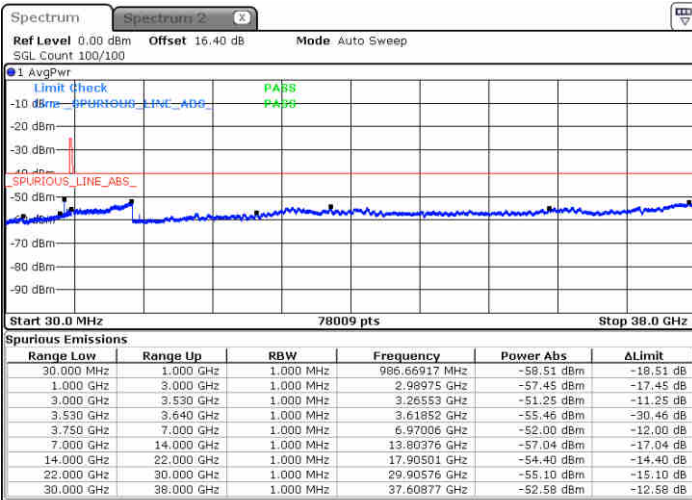

Date: 23 JUN 2020 21:09:42

Date: 23 JUN 2020 21:19:50

Highest Channel / FullIRB

N/A

Date: 23 JUN 2020 20:59:34

LTE Band 48 / 5MHz

64QAM

Lowest Channel / 1RB0

Lowest Channel / 1RBmax

Date: 23 JUN 2020 19:22:58

Date: 23 JUN 2020 19:43:07

Lowest Channel / FullRB

N/A

Date: 23 JUN 2020 19:33:03

LTE Band 48 / 5MHz

64QAM

Middle Channel / 1RB0

Middle Channel / 1RBmax

Date: 23 JUN 2020 19:24:06

Date: 23 JUN 2020 19:44:14

Middle Channel / FullIRB

N/A

Date: 23 JUN 2020 19:34:09

LTE Band 48 / 5MHz

64QAM

Highest Channel / 1RB0

Highest Channel / 1RBmax

Date: 23 JUN 2020 19:29:41

Date: 23 JUN 2020 19:49:49

Highest Channel / FullIRB

N/A

Date: 23 JUN 2020 19:39:45