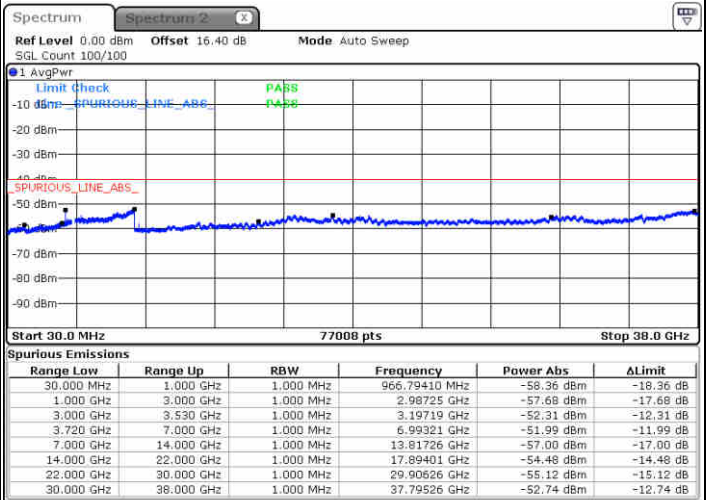

Date: 23 JUN 2020 19:16:57

Highest Channel / FullIRB

N/A

Date: 23 JUN 2020 18:53:01

Conducted Spurious Emission

LTE Band 48 / 5MHz

QPSK

Lowest Channel / 1RB0

Lowest Channel / 1RBmax

Date: 23 JUN 2020 19:20:44

Date: 23 JUN 2020 19:40:52

Lowest Channel / FullRB

N/A

Date: 23 JUN 2020 19:30:48

LTE Band 48 / 5MHz

QPSK

Middle Channel / 1RB0

Middle Channel / 1RBmax

Date: 23 JUN 2020 19:26:19

Date: 23 JUN 2020 19:48:27

Middle Channel / FullIRB

N/A

Date: 23 JUN 2020 19:36:23

LTE Band 48 / 5MHz

QPSK

Highest Channel / 1RB0

Highest Channel / 1RBmax

Date: 23 JUN 2020 19:27:26

Date: 23 JUN 2020 19:47:34

Highest Channel / FullIRB

N/A

Date: 23 JUN 2020 19:37:30