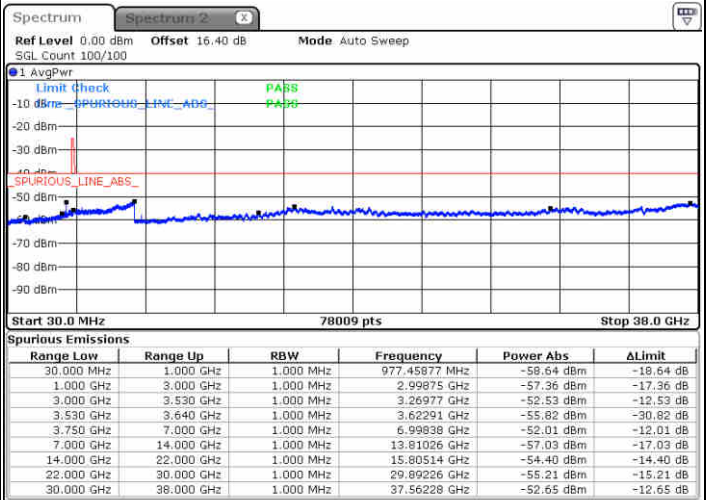

Middle Channel / FullIRB

N/A

Date: 23 JUN 2020 19:35:16

LTE Band 48 / 5MHz

16QAM

Highest Channel / 1RB0

Highest Channel / 1RBmax

Date: 23 JUN 2020 19:28:33

Date: 23 JUN 2020 19:48:42

Highest Channel / FullIRB

N/A

Date: 23 JUN 2020 19:38:37

LTE Band 48 / 10MHz

16QAM

Lowest Channel / 1RB0

Lowest Channel / 1RBmax