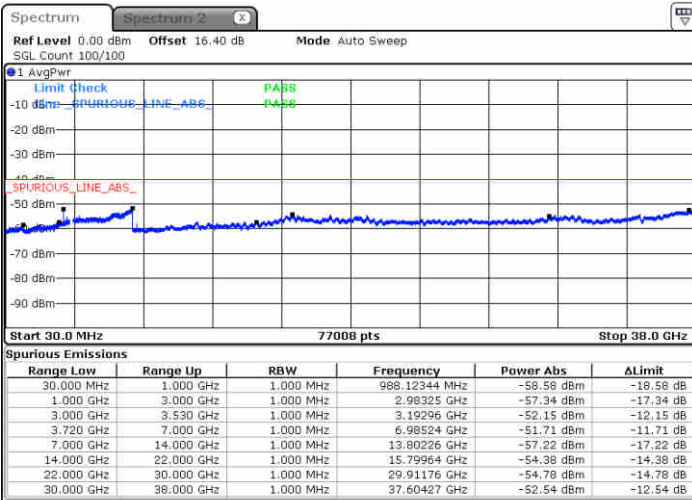

Date: 23 JUN 2020 21:00:41

LTE Band 48 / 5MHz

16QAM

Lowest Channel / 1RB0

Lowest Channel / 1RBmax

Date: 23 JUN 2020 19:21:52

Date: 23 JUN 2020 19:41:59

Lowest Channel / FullIRB

N/A

Date: 23 JUN 2020 19:31:55

LTE Band 48 / 5MHz

16QAM

Middle Channel / 1RB0

Middle Channel / 1RBmax

Date: 23 JUN 2020 19:25:12

Date: 23 JUN 2020 19:45:20

Middle Channel / FullIRB

N/A

Date: 23 JUN 2020 19:35:16

LTE Band 48 / 5MHz

16QAM

Highest Channel / 1RB0

Highest Channel / 1RBmax

Date: 23 JUN 2020 19:28:33

Date: 23 JUN 2020 19:48:42

Highest Channel / FullIRB

N/A

Date: 23 JUN 2020 19:38:37

LTE Band 48 / 10MHz

16QAM

Lowest Channel / 1RB0

Lowest Channel / 1RBmax