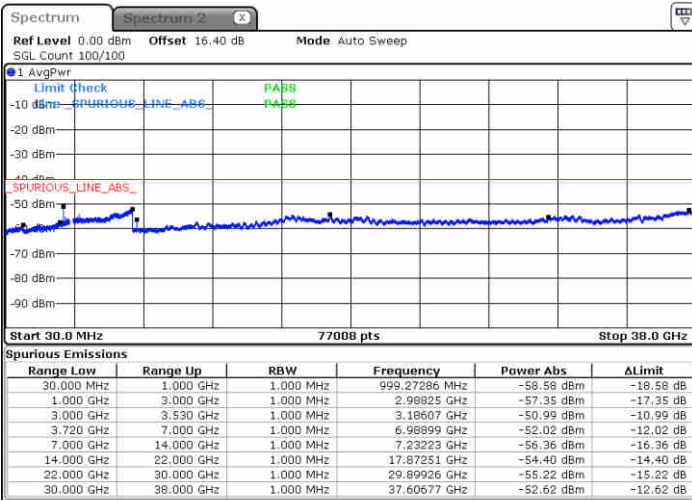

LTE Band 48 / 20MHz

QPSK

Middle Channel / 1RB0

Middle Channel / 1RBmax

Date: 23 JUN 2020 21:05:12