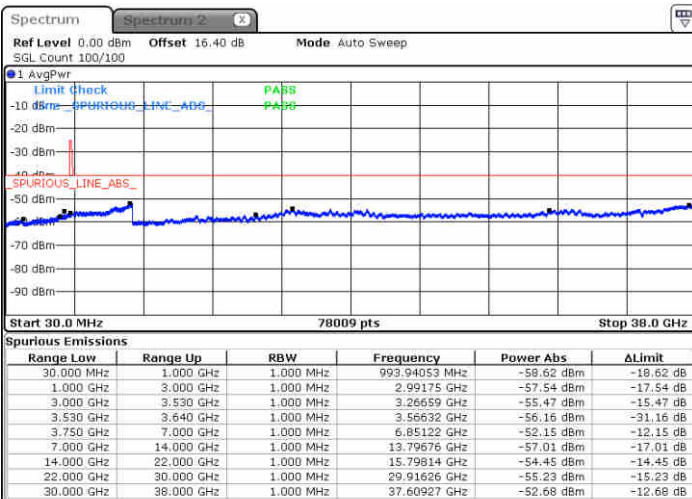

Middle Channel / FullIRB

N/A

Date: 23 JUN 2020 19:35:16

LTE Band 48 / 5MHz

16QAM

Highest Channel / 1RB0

Highest Channel / 1RBmax

Date: 23 JUN 2020 19:28:33

Date: 23 JUN 2020 19:48:42

Highest Channel / FullIRB

N/A

Date: 23 JUN 2020 19:38:37

LTE Band 48 / 10MHz

16QAM

Lowest Channel / 1RB0

Lowest Channel / 1RBmax