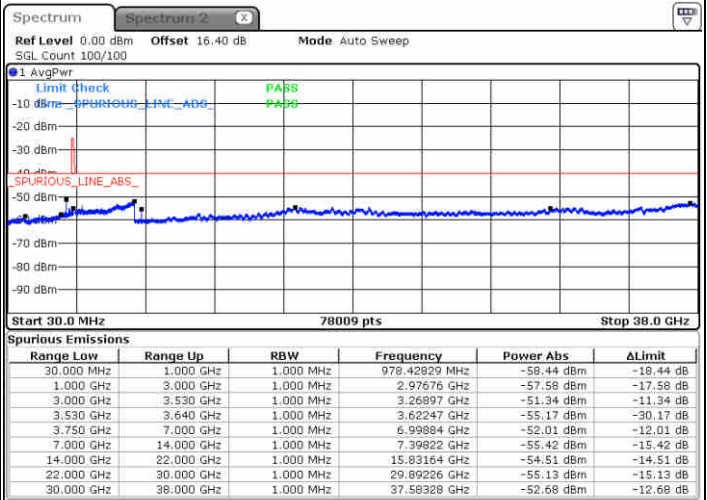

Lowest Channel / FullIRB

N/A

Date: 23 JUN 2020 20:52:50

LTE Band 48 / 20MHz

16QAM

Middle Channel / 1RB0

Middle Channel / 1RBmax

Date: 23 JUN 2020 21:06:19

Date: 23 JUN 2020 21:16:27

Middle Channel / FullIRB

N/A

Date: 23 JUN 2020 20:56:12

LTE Band 48 / 20MHz

16QAM

Highest Channel / 1RB0

Highest Channel / 1RBmax

Date: 23 JUN 2020 21:09:42

Date: 23 JUN 2020 21:19:50

Highest Channel / FullIRB

N/A

Date: 23 JUN 2020 20:59:34

LTE Band 48 / 5MHz

64QAM

Lowest Channel / 1RB0

Lowest Channel / 1RBmax

Date: 23 JUN 2020 19:22:58

Date: 23 JUN 2020 19:43:07

Lowest Channel / FullRB

N/A

Date: 23 JUN 2020 19:33:03

LTE Band 48 / 5MHz

64QAM