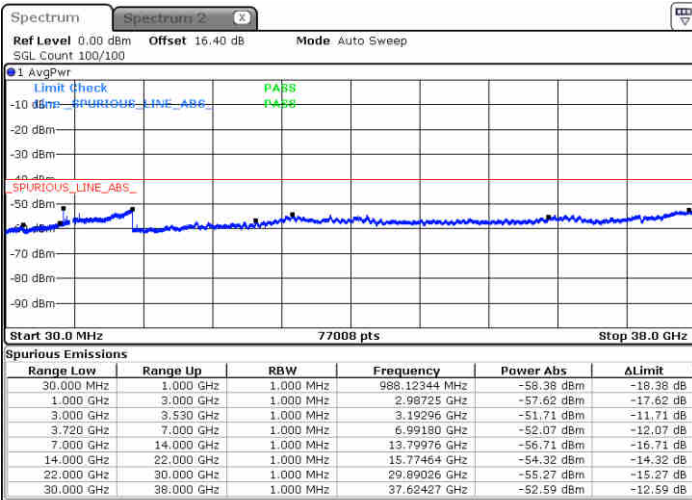

Date: 23 JUN 2020 21:09:42

Date: 23 JUN 2020 21:19:50

Highest Channel / FullIRB

N/A

Date: 23 JUN 2020 20:59:34

LTE Band 48 / 5MHz

64QAM

Lowest Channel / 1RB0

Lowest Channel / 1RBmax

Date: 23 JUN 2020 19:22:58

Date: 23 JUN 2020 19:43:07

Lowest Channel / FullRB

N/A

Date: 23 JUN 2020 19:33:03

LTE Band 48 / 5MHz

64QAM

Middle Channel / 1RB0

Middle Channel / 1RBmax

Date: 23 JUN 2020 19:24:06

Date: 23 JUN 2020 19:44:14

Middle Channel / FullIRB

N/A

Date: 23 JUN 2020 19:34:09

LTE Band 48 / 5MHz