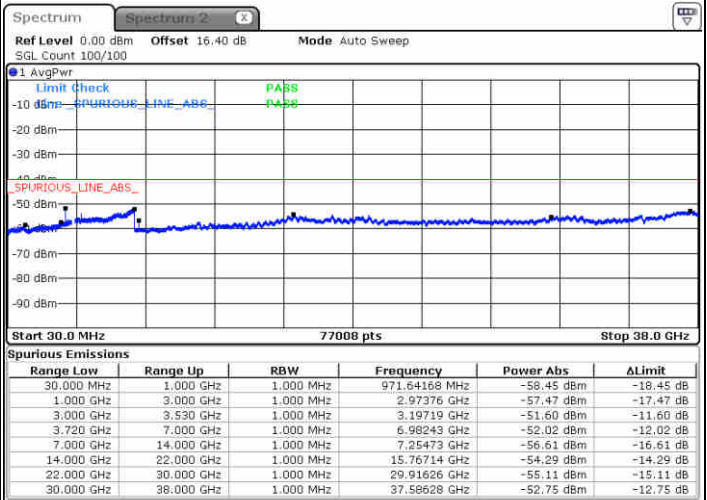

Date: 23 JUN 2020 21:00:41

LTE Band 48 / 5MHz

16QAM

Lowest Channel / 1RB0

Lowest Channel / 1RBmax

Date: 23 JUN 2020 19:21:52

Date: 23 JUN 2020 19:41:59

Lowest Channel / FullIRB

N/A

Date: 23 JUN 2020 19:31:55

LTE Band 48 / 5MHz

16QAM

Middle Channel / 1RB0

Middle Channel / 1RBmax

Date: 23 JUN 2020 19:25:12

Date: 23 JUN 2020 19:45:20

Middle Channel / FullIRB

N/A

Date: 23 JUN 2020 19:35:16

LTE Band 48 / 5MHz

16QAM

Highest Channel / 1RB0

Highest Channel / 1RBmax

Date: 23 JUN 2020 19:28:33

Date: 23 JUN 2020 19:48:42

Highest Channel / FullIRB

N/A

Date: 23 JUN 2020 19:38:37

LTE Band 48 / 10MHz

16QAM

Lowest Channel / 1RB0

Lowest Channel / 1RBmax