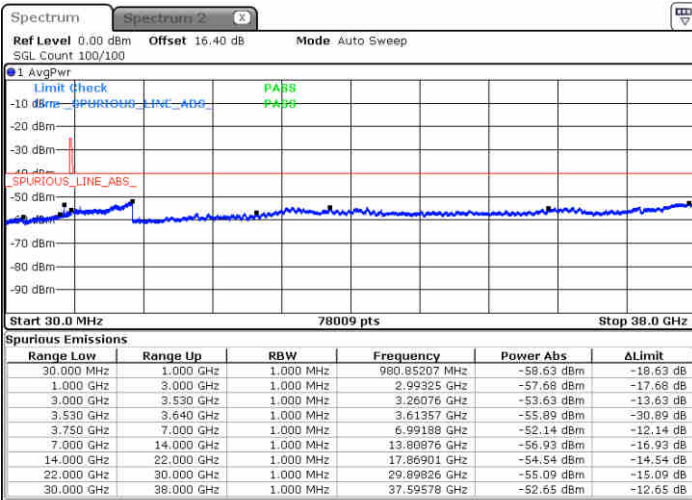

Date: 23 JUN 2020 20:03:17

LTE Band 48 / 10MHz

QPSK

MiddleChannel / 1RB0

Middle Channel / 1RBmax

Date: 23 JUN 2020 19:54:19

Date: 23 JUN 2020 20:14:29

Middle Channel / FullIRB

N/A

Date: 23 JUN 2020 20:04:24

LTE Band 48 / 10MHz

QPSK

Highest Channel / 1RB0

Highest Channel / 1RBmax

Date: 23 JUN 2020 19:59:55

Date: 23 JUN 2020 20:20:11

Highest Channel / FullIRB

N/A

Date: 23 JUN 2020 20:10:00

LTE Band 48 / 15MHz

QPSK

Lowest Channel / 1RB0

Lowest Channel / 1RBmax

Date: 23 JUN 2020 20:21:20

Date: 23 JUN 2020 20:41:37

Lowest Channel / FullIRB

N/A

Date: 23 JUN 2020 20:31:32

LTE Band 48 / 15MHz

QPSK

Middle Channel / 1RB0

Middle Channel / 1RBmax