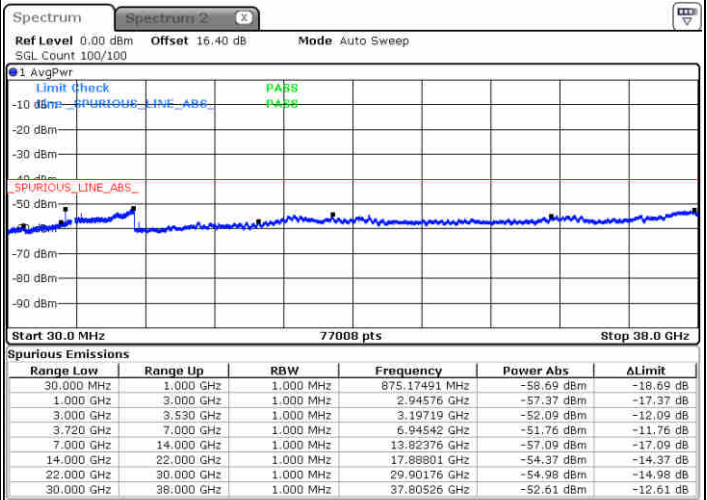

Date: 23 JUN 2020 21:09:42

Date: 23 JUN 2020 21:19:50

Highest Channel / FullIRB

N/A

Date: 23 JUN 2020 20:59:34

LTE Band 48 / 5MHz

64QAM

Lowest Channel / 1RB0

Lowest Channel / 1RBmax

Date: 23 JUN 2020 19:22:58

Date: 23 JUN 2020 19:43:07

Lowest Channel / FullRB

N/A

Date: 23 JUN 2020 19:33:03

LTE Band 48 / 5MHz

64QAM

Middle Channel / 1RB0

Middle Channel / 1RBmax

Date: 23 JUN 2020 19:24:06

Date: 23 JUN 2020 19:44:14

Middle Channel / FullIRB

N/A

Date: 23 JUN 2020 19:34:09

LTE Band 48 / 5MHz