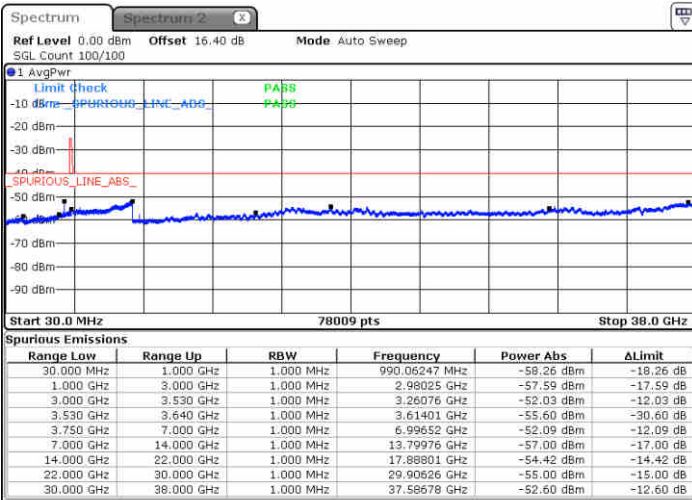

Date: 23 JUN 2020 20:01:02

LTE Band 48 / 10MHz

64QAM

MiddleChannel / 1RB0

Middle Channel / 1RBmax

Date: 23 JUN 2020 19:56:33

Date: 23 JUN 2020 20:16:49

Middle Channel / FullIRB

N/A

Date: 23 JUN 2020 20:06:37

LTE Band 48 / 10MHz

64QAM

Highest Channel / 1RB0

Highest Channel / 1RBmax

Date: 23 JUN 2020 19:57:40

Date: 23 JUN 2020 20:17:58

Highest Channel / FullIRB

N/A

Date: 23 JUN 2020 20:07:45

LTE Band 48 / 15MHz

64QAM

Lowest Channel / 1RB0

Lowest Channel / 1RBmax

Date: 23 JUN 2020 20:23:35