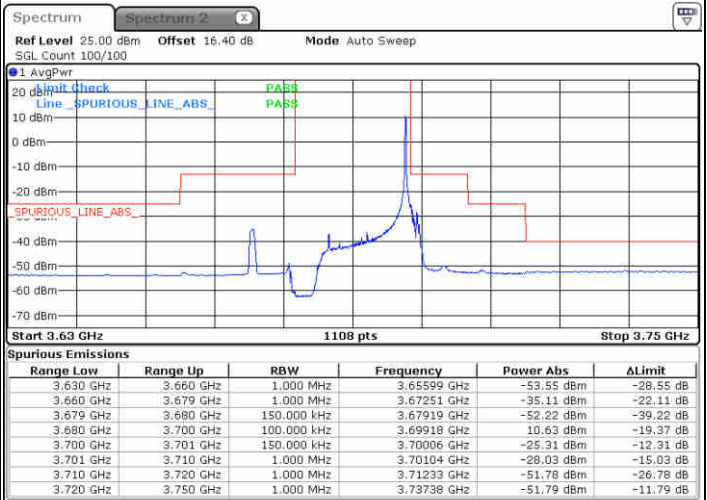

LTE Band 48 / 15MHz

64QAM

Highest Channel / 1RB0

Highest Channel / 1RBmax

Date: 23 JUN 2020 18:15:58

Date: 23 JUN 2020 18:43:41

Highest Channel / FullIRB

N/A

Date: 23 JUN 2020 18:27:56

LTE Band 48 / 20MHz

64QAM

Lowest Channel / 1RB0

Lowest Channel / 1RBmax

Date: 23 JUN 2020 18:57:01

Date: 23 JUN 2020 19:08:59

Lowest Channel / FullRB