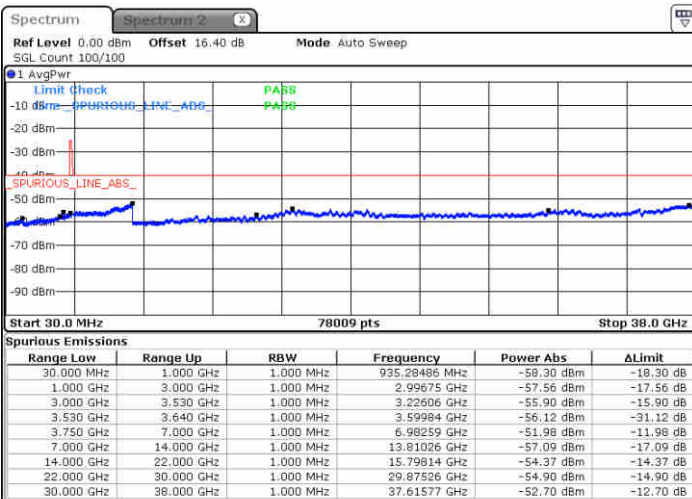

LTE Band 48 / 15MHz

16QAM

Middle Channel / 1RB0

Middle Channel / 1RBmax

Date: 23 JUN 2020 20:25:49

Date: 23 JUN 2020 20:46:05

Middle Channel / FullIRB

N/A

Date: 23 JUN 2020 20:36:01

LTE Band 48 / 15MHz

16QAM

Highest Channel / 1RB0

Highest Channel / 1RBmax

Date: 23 JUN 2020 20:29:16

Date: 23 JUN 2020 20:49:27

Highest Channel / FullIRB

N/A

Date: 23 JUN 2020 20:39:22

LTE Band 48 / 20MHz

16QAM

Lowest Channel / 1RB0

Lowest Channel / 1RBmax

Date: 23 JUN 2020 21:02:57

Date: 23 JUN 2020 21:13:06