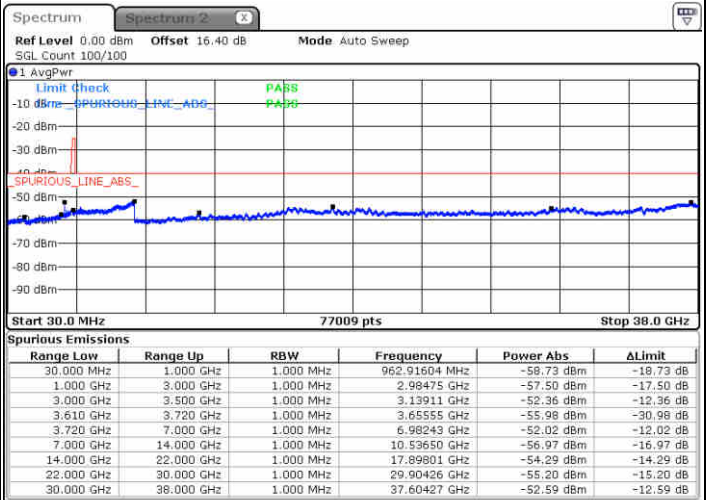

Date: 23 JUN 2020 20:26:56

Date: 23 JUN 2020 20:47:12

Middle Channel / FullIRB

N/A

Date: 23 JUN 2020 20:37:08

LTE Band 48 / 15MHz

QPSK

Highest Channel / 1RB0

Highest Channel / 1RBmax

Date: 23 JUN 2020 20:28:03

Date: 23 JUN 2020 20:48:19

Highest Channel / FullIRB

N/A

Date: 23 JUN 2020 20:38:15

LTE Band 48 / 20MHz

QPSK

Lowest Channel / 1RB0

Lowest Channel / 1RBmax

Date: 23 JUN 2020 21:04:04

Date: 23 JUN 2020 21:14:13

Lowest Channel / FullIRB

N/A

Date: 23 JUN 2020 20:53:58

LTE Band 48 / 20MHz