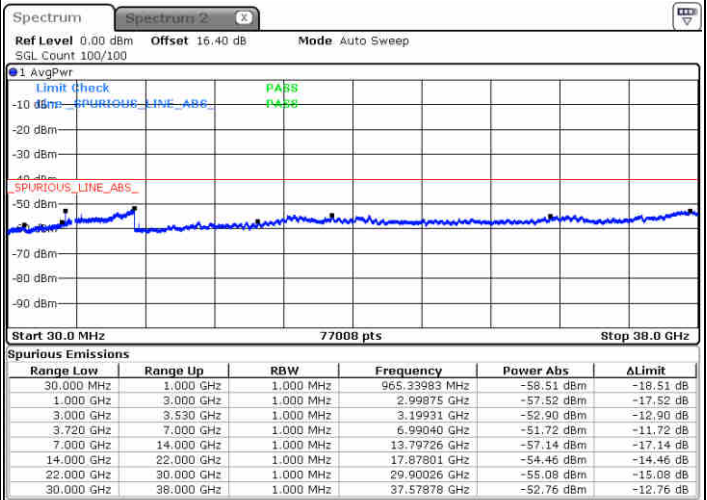

LTE Band 48 / 10MHz

QPSK

Lowest Channel / 1RB0

Lowest Channel / 1RBmax

Date: 23 JUN 2020 19:53:12

Date: 23 JUN 2020 20:13:23

Lowest Channel / FullRB

N/A

Date: 23 JUN 2020 20:03:17

LTE Band 48 / 10MHz

QPSK

MiddleChannel / 1RB0

Middle Channel / 1RBmax

Date: 23 JUN 2020 19:54:19

Date: 23 JUN 2020 20:14:29

Middle Channel / FullIRB

N/A

Date: 23 JUN 2020 20:04:24

LTE Band 48 / 10MHz

QPSK

Highest Channel / 1RB0

Highest Channel / 1RBmax

Date: 23 JUN 2020 19:59:55

Date: 23 JUN 2020 20:20:11

Highest Channel / FullIRB

N/A

Date: 23 JUN 2020 20:10:00

LTE Band 48 / 15MHz

QPSK

Lowest Channel / 1RB0

Lowest Channel / 1RBmax

Date: 23 JUN 2020 20:21:20