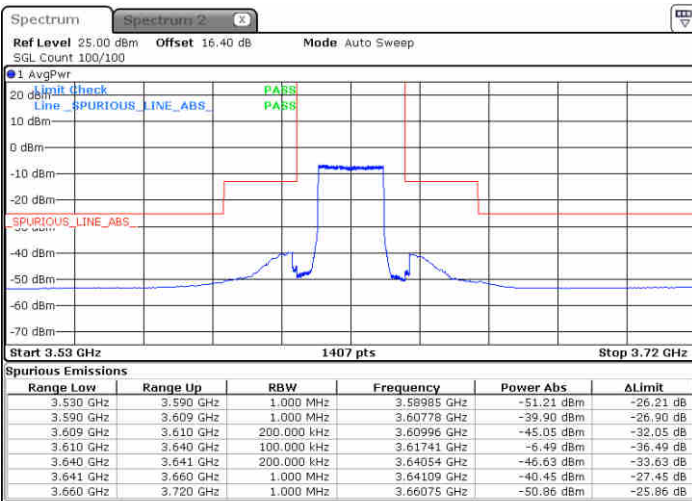

N/A

Date: 23 JUN 2020 18:45:03

LTE Band 48 / 20MHz

64QAM

Middle Channel / 1RB0

Middle Channel / 1RBmax

Date: 23 JUN 2020 19:03:40

Date: 23 JUN 2020 19:15:38

Middle Channel / FullIRB

N/A

Date: 23 JUN 2020 18:51:42

LTE Band 48 / 20MHz

64QAM

Highest Channel / 1RB0

Highest Channel / 1RBmax

Date: 23 JUN 2020 19:04:58

Date: 23 JUN 2020 19:16:57

Highest Channel / FullIRB

N/A

Date: 23 JUN 2020 18:53:01

Conducted Spurious Emission

LTE Band 48 / 5MHz

QPSK

Lowest Channel / 1RB0