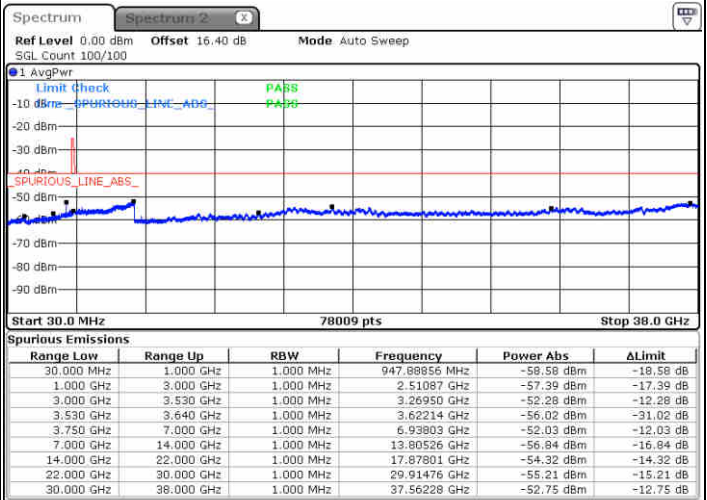

LTE Band 48 / 15MHz

16QAM

Middle Channel / 1RB0

Middle Channel / 1RBmax

Date: 23 JUN 2020 20:25:49

Date: 23 JUN 2020 20:46:05

Middle Channel / FullIRB

N/A

Date: 23 JUN 2020 20:36:01

LTE Band 48 / 15MHz

16QAM

Highest Channel / 1RB0

Highest Channel / 1RBmax

Date: 23 JUN 2020 20:29:16

Date: 23 JUN 2020 20:49:27

Highest Channel / FullIRB

N/A

Date: 23 JUN 2020 20:39:22

LTE Band 48 / 20MHz

16QAM

Lowest Channel / 1RB0

Lowest Channel / 1RBmax

Date: 23 JUN 2020 21:02:57

Date: 23 JUN 2020 21:13:06