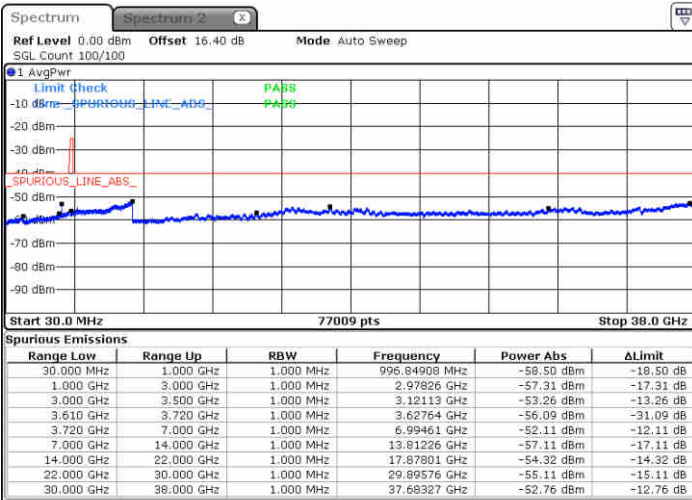

N/A

Date: 23 JUN 2020 20:06:37

LTE Band 48 / 10MHz

64QAM

Highest Channel / 1RB0

Highest Channel / 1RBmax

Date: 23 JUN 2020 19:57:40

Date: 23 JUN 2020 20:17:58

Highest Channel / FullIRB

N/A

Date: 23 JUN 2020 20:07:45

LTE Band 48 / 15MHz

64QAM

Lowest Channel / 1RB0

Lowest Channel / 1RBmax

Date: 23 JUN 2020 20:23:35