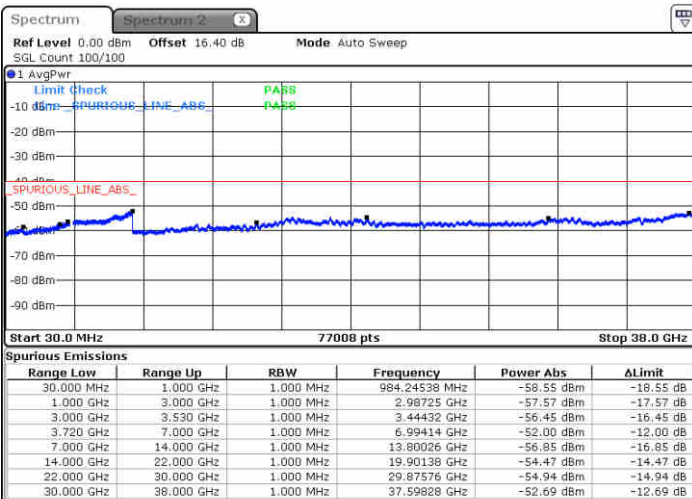

Highest Channel / 1RBmax

Date: 23 JUN 2020 20:28:03

Date: 23 JUN 2020 20:48:19

Highest Channel / FullIRB

N/A

Date: 23 JUN 2020 20:38:15

LTE Band 48 / 20MHz

QPSK

Lowest Channel / 1RB0

Lowest Channel / 1RBmax

Date: 23 JUN 2020 21:04:04

Date: 23 JUN 2020 21:14:13

Lowest Channel / FullIRB

N/A

Date: 23 JUN 2020 20:53:58

LTE Band 48 / 20MHz

QPSK

Middle Channel / 1RB0

Middle Channel / 1RBmax

Date: 23 JUN 2020 21:05:12

Date: 23 JUN 2020 21:15:21

Middle Channel / FullIRB

N/A

Date: 23 JUN 2020 20:55:05

LTE Band 48 / 20MHz

QPSK

Highest Channel / 1RB0

Highest Channel / 1RBmax

Date: 23 JUN 2020 21:10:50

Date: 23 JUN 2020 21:20:57

Highest Channel / FullIRB

N/A