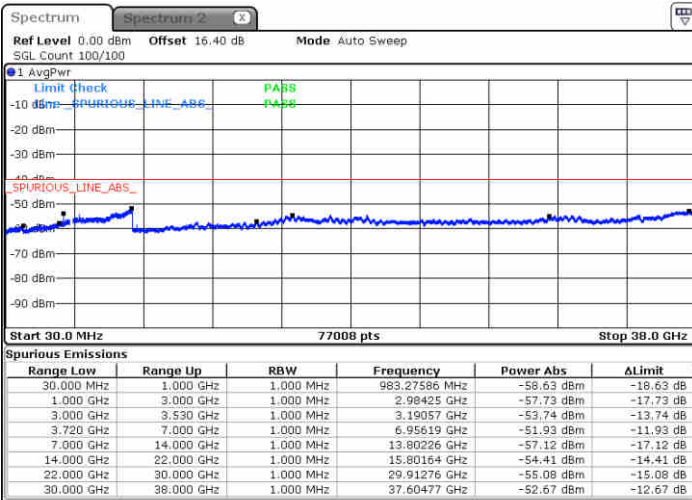

LTE Band 48 / 10MHz

QPSK

Lowest Channel / 1RB0

Lowest Channel / 1RBmax

Date: 23 JUN 2020 19:53:12

Date: 23 JUN 2020 20:13:23

Lowest Channel / FullRB

N/A

Date: 23 JUN 2020 20:03:17

LTE Band 48 / 10MHz

QPSK

MiddleChannel / 1RB0

Middle Channel / 1RBmax

Date: 23 JUN 2020 19:54:19

Date: 23 JUN 2020 20:14:29

Middle Channel / FullIRB

N/A

Date: 23 JUN 2020 20:04:24

LTE Band 48 / 10MHz

QPSK

Highest Channel / 1RB0

Highest Channel / 1RBmax

Date: 23 JUN 2020 19:59:55

Date: 23 JUN 2020 20:20:11

Highest Channel / FullIRB

N/A

Date: 23 JUN 2020 20:10:00

LTE Band 48 / 15MHz

QPSK

Lowest Channel / 1RB0

Lowest Channel / 1RBmax

Date: 23 JUN 2020 20:21:20