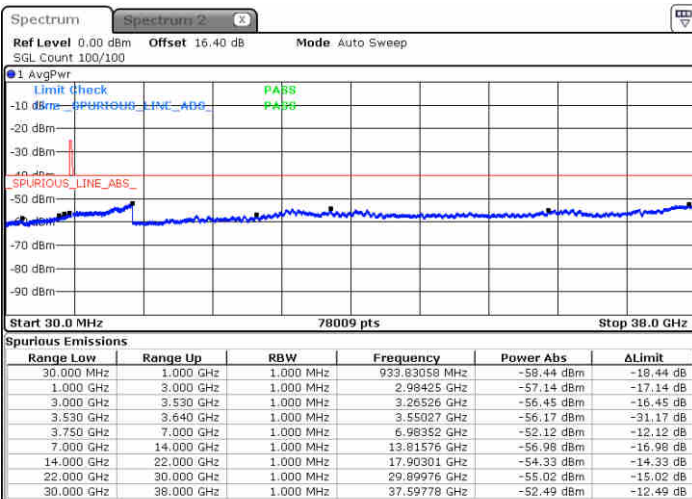

LTE Band 48 / 10MHz

64QAM

Lowest Channel / 1RB0

Lowest Channel / 1RBmax

Date: 23 JUN 2020 19:50:57

Date: 23 JUN 2020 20:11:07

Lowest Channel / FullIRB

N/A

Date: 23 JUN 2020 20:01:02

LTE Band 48 / 10MHz

64QAM

MiddleChannel / 1RB0

Middle Channel / 1RBmax

Date: 23 JUN 2020 19:56:33

Date: 23 JUN 2020 20:16:49

Middle Channel / FullIRB

N/A

Date: 23 JUN 2020 20:06:37

LTE Band 48 / 10MHz

64QAM

Highest Channel / 1RB0

Highest Channel / 1RBmax

Date: 23 JUN 2020 19:57:40

Date: 23 JUN 2020 20:17:58

Highest Channel / FullIRB

N/A

Date: 23 JUN 2020 20:07:45

LTE Band 48 / 15MHz

64QAM

Lowest Channel / 1RB0

Lowest Channel / 1RBmax

Date: 23 JUN 2020 20:23:35