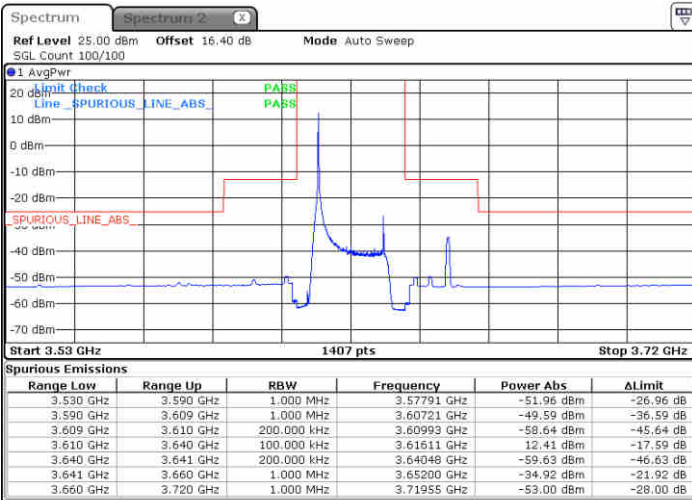

Date: 23 JUN 2020 18:25:17

LTE Band 48 / 20MHz

QPSK

Lowest Channel / 1RB0

Lowest Channel / 1RBmax

Date: 23 JUN 2020 18:59:42

Date: 23 JUN 2020 19:11:40

Lowest Channel / FullIRB

N/A

Date: 23 JUN 2020 18:47:44

LTE Band 48 / 20MHz

QPSK

Middle Channel / 1RB0

Middle Channel / 1RBmax

Date: 23 JUN 2020 19:01:01

Date: 23 JUN 2020 19:12:59

Middle Channel / FullIRB

N/A

Date: 23 JUN 2020 18:49:03

LTE Band 48 / 20MHz

QPSK

Highest Channel / 1RB0

Highest Channel / 1RBmax

Date: 23 JUN 2020 19:07:39

Date: 23 JUN 2020 19:19:37

Highest Channel / FullIRB

N/A

Date: 23 JUN 2020 18:55:40

LTE Band 48 / 5MHz

16QAM

Lowest Channel / 1RB0

Lowest Channel / 1RBmax