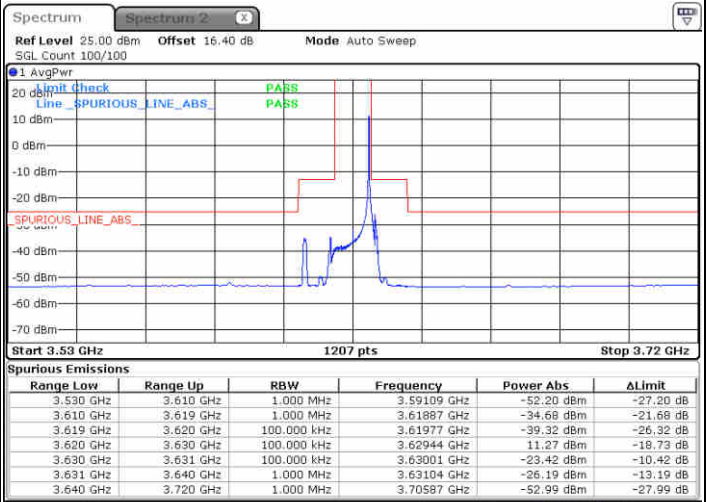

Highest Channel / FullIRB

N/A

Date: 23 JUN 2020 17:13:28

LTE Band 48 / 10MHz

QPSK

Lowest Channel / 1RB0

Lowest Channel / 1RBmax

Date: 23 JUN 2020 17:32:06

Date: 23 JUN 2020 17:58:04

Lowest Channel / FullIRB

N/A

Date: 23 JUN 2020 17:44:05

LTE Band 48 / 10MHz

QPSK

MiddleChannel / 1RB0

Middle Channel / 1RBmax

Date: 23 JUN 2020 17:33:26

Date: 23 JUN 2020 17:57:24

Middle Channel / FullIRB

N/A

Date: 23 JUN 2020 17:45:25

LTE Band 48 / 10MHz

QPSK

Highest Channel / 1RB0

Highest Channel / 1RBmax

Date: 23 JUN 2020 17:40:05

Date: 23 JUN 2020 18:04:02

Highest Channel / FullIRB

N/A

Date: 23 JUN 2020 17:52:04

LTE Band 48 / 15MHz

QPSK