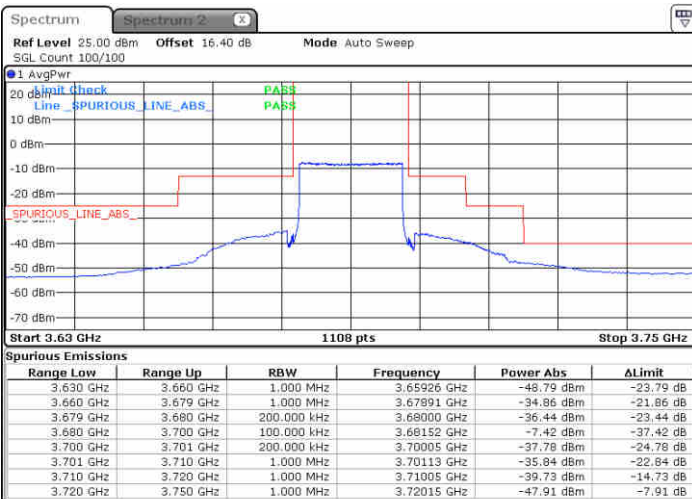

Middle Channel / 1RB0

Middle Channel / 1RBmax

Date: 23 JUN 2020 19:02:21

Date: 23 JUN 2020 19:14:18

Middle Channel / FullIRB

N/A

Date: 23 JUN 2020 18:50:22

LTE Band 48 / 20MHz

16QAM

Highest Channel / 1RB0

Highest Channel / 1RBmax

Date: 23 JUN 2020 19:06:19

Date: 23 JUN 2020 19:18:17

Highest Channel / FullIRB

N/A

Date: 23 JUN 2020 18:54:21

LTE Band 48 / 5MHz

64QAM

Lowest Channel / 1RB0

Lowest Channel / 1RBmax

Date: 23 JUN 2020 16:56:11

Date: 23 JUN 2020 17:20:07

Lowest Channel / FullIRB

N/A