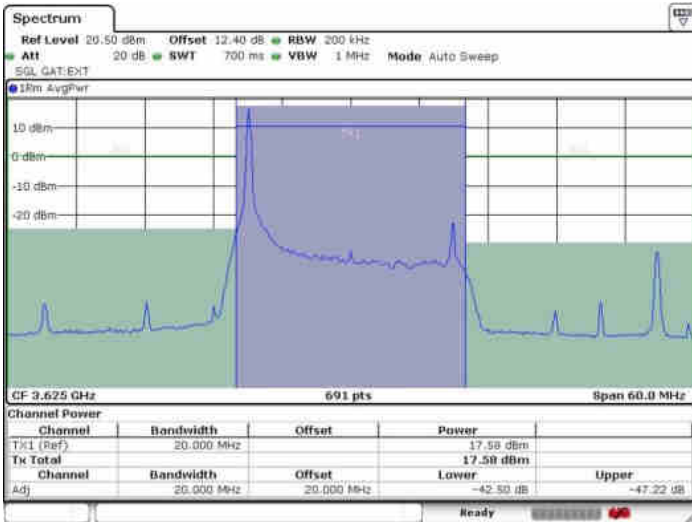

LTE Band 48 / 20MHz

64QAM

Middle Channel / 1RB0

Middle Channel / 1RBmax

Date: 7 JUL 2020 00:59:55

Date: 7 JUL 2020 00:41:50