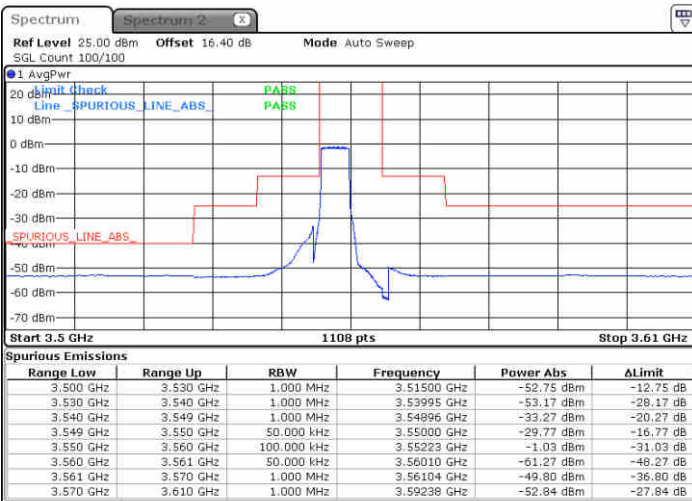

Middle Channel / FullIRB

N/A

Date: 23 JUN 2020 18:49:03

LTE Band 48 / 20MHz

QPSK

Highest Channel / 1RB0

Highest Channel / 1RBmax

Date: 23 JUN 2020 19:07:39

Date: 23 JUN 2020 19:19:37

Highest Channel / FullIRB

N/A

Date: 23 JUN 2020 18:55:40

LTE Band 48 / 5MHz

16QAM

Lowest Channel / 1RB0

Lowest Channel / 1RBmax

Date: 23 JUN 2020 16:54:51

Date: 23 JUN 2020 17:18:47

Lowest Channel / FullIRB

N/A

Date: 23 JUN 2020 17:06:49

LTE Band 48 / 5MHz

16QAM

Middle Channel / 1RB0