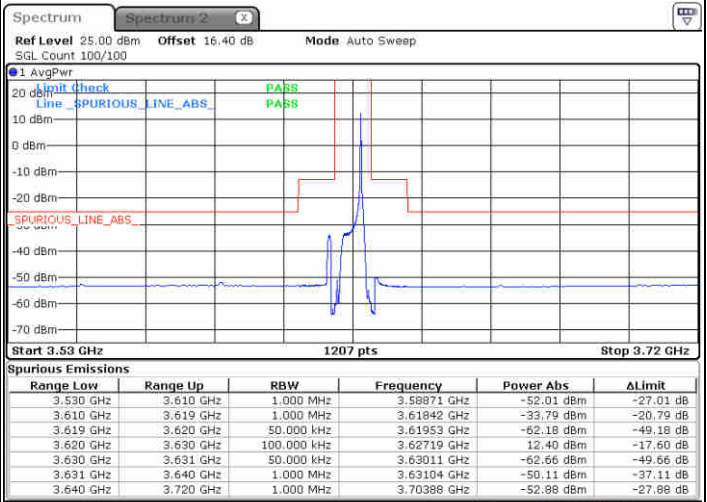

Conducted Band Edge

LTE Band 48 / 5MHz

QPSK

Middle Channel / 1RB0

Middle Channel / 1RBmax

Date: 23 JUN 2020 17:00:10

Date: 23 JUN 2020 17:24:06

Middle Channel / FullIRB

N/A

Date: 23 JUN 2020 17:12:08

LTE Band 48 / 5MHz

QPSK

Highest Channel / 1RB0

Highest Channel / 1RBmax

Date: 23 JUN 2020 17:01:30

Date: 23 JUN 2020 17:25:28

Highest Channel / FullIRB

N/A

Date: 23 JUN 2020 17:13:28

LTE Band 48 / 10MHz

QPSK

Lowest Channel / 1RB0

Lowest Channel / 1RBmax

Date: 23 JUN 2020 17:32:06