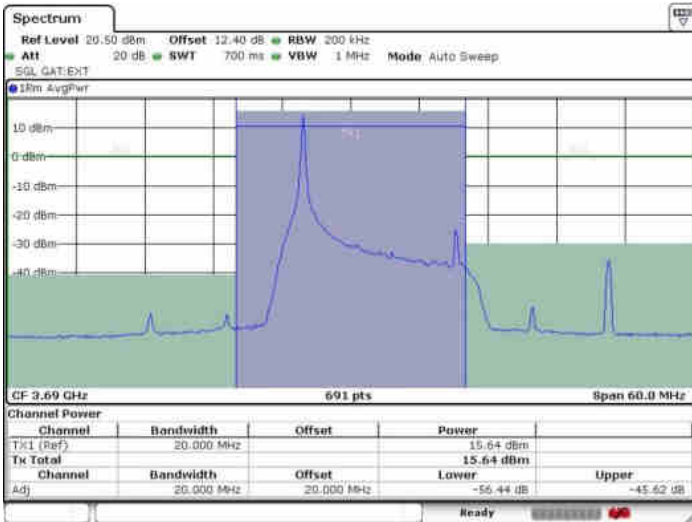

Date: 6 JUL 2020 23:20:08

Middle Channel / FullIRB

N/A

Date: 6 JUL 2020 23:30:04

LTE Band 48 / 15MHz

64QAM

Highest Channel / 1RB0

Highest Channel / 1RBmax