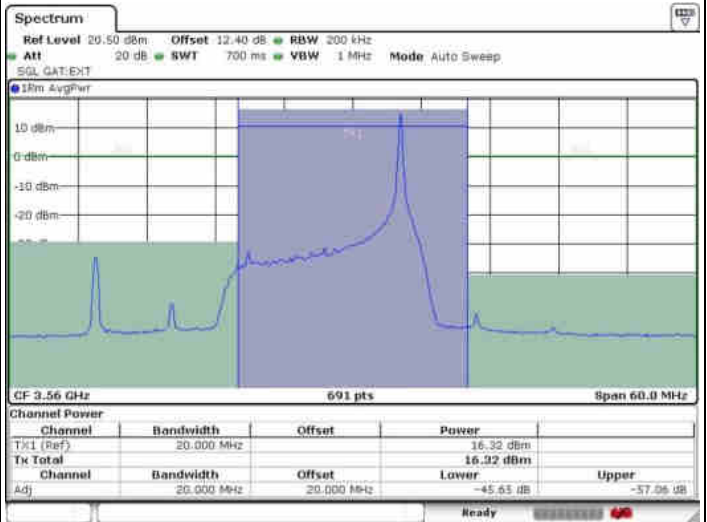

N/A

Date: 6 JUL 2020 22:32:28

LTE Band 48 / 15MHz

64QAM

Lowest Channel / 1RB0

Lowest Channel / 1RBmax

Date: 6 JUL 2020 23:10:25

Date: 6 JUL 2020 23:11:42