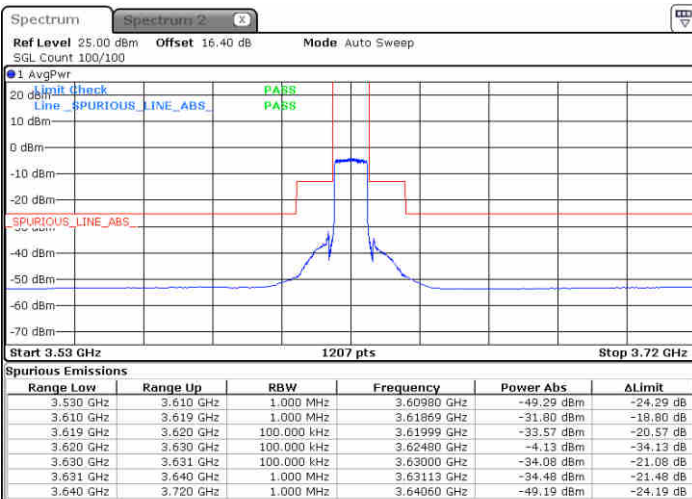

Highest Channel / FullIRB

N/A

Date: 23 JUN 2020 17:16:07

LTE Band 48 / 10MHz

64QAM

Lowest Channel / 1RB0

Lowest Channel / 1RBmax

Date: 23 JUN 2020 17:29:26

Date: 23 JUN 2020 17:53:24

Lowest Channel / FullIRB

N/A

Date: 23 JUN 2020 17:41:25

LTE Band 48 / 10MHz

64QAM

MiddleChannel / 1RB0

Middle Channel / 1RBmax

Date: 23 JUN 2020 17:36:06

Date: 23 JUN 2020 18:00:03

Middle Channel / FullIRB

N/A

Date: 23 JUN 2020 17:48:04

LTE Band 48 / 10MHz

64QAM

Highest Channel / 1RB0