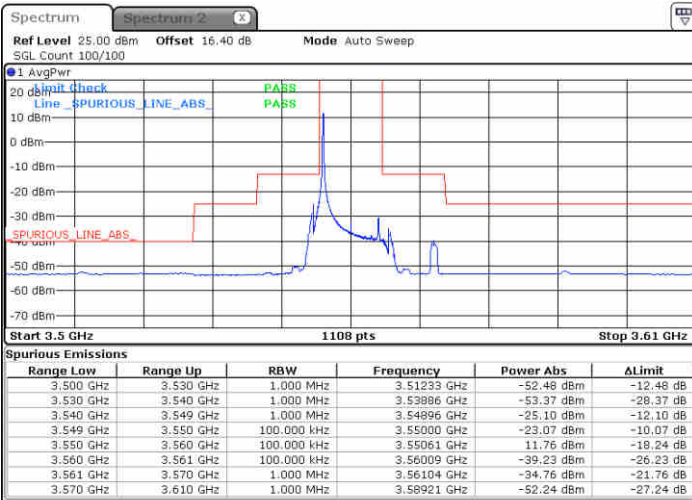

N/A

Date: 23 JUN 2020 17:12:08

LTE Band 48 / 5MHz

QPSK

Highest Channel / 1RB0

Highest Channel / 1RBmax

Date: 23 JUN 2020 17:01:30

Date: 23 JUN 2020 17:25:28

Highest Channel / FullIRB

N/A

Date: 23 JUN 2020 17:13:28

LTE Band 48 / 10MHz

QPSK

Lowest Channel / 1RB0

Lowest Channel / 1RBmax

Date: 23 JUN 2020 17:32:06

Date: 23 JUN 2020 17:58:04

Lowest Channel / FullIRB

N/A

Date: 23 JUN 2020 17:44:05

LTE Band 48 / 10MHz

QPSK

MiddleChannel / 1RB0

Middle Channel / 1RBmax