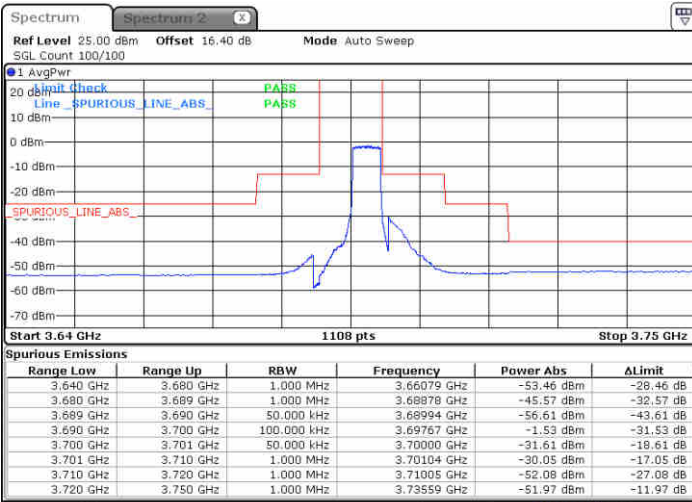

Date: 23 JUN 2020 17:08:09

LTE Band 48 / 5MHz

64QAM

Middle Channel / 1RB0

Middle Channel / 1RBmax

Date: 23 JUN 2020 16:57:31

Date: 23 JUN 2020 17:21:27

Middle Channel / FullIRB

N/A

Date: 23 JUN 2020 17:09:29

LTE Band 48 / 5MHz

64QAM

Highest Channel / 1RB0

Highest Channel / 1RBmax

Date: 23 JUN 2020 17:04:09

Date: 23 JUN 2020 17:28:06

Highest Channel / FullIRB

N/A

Date: 23 JUN 2020 17:16:07

LTE Band 48 / 10MHz

64QAM

Lowest Channel / 1RB0

Lowest Channel / 1RBmax

Date: 23 JUN 2020 17:29:26