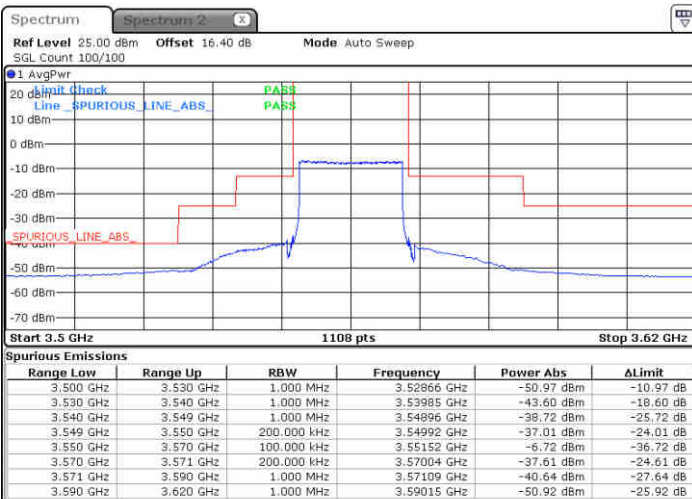

Date: 23 JUN 2020 18:14:40

Date: 23 JUN 2020 18:42:22

Highest Channel / FullIRB

N/A

Date: 23 JUN 2020 18:26:36

LTE Band 48 / 20MHz

16QAM

Lowest Channel / 1RB0

Lowest Channel / 1RBmax

Date: 23 JUN 2020 18:58:22

Date: 23 JUN 2020 19:10:20

Lowest Channel / FullRB

N/A

Date: 23 JUN 2020 18:46:23

LTE Band 48 / 20MHz

16QAM

Middle Channel / 1RB0

Middle Channel / 1RBmax

Date: 23 JUN 2020 19:02:21

Date: 23 JUN 2020 19:14:18

Middle Channel / FullIRB

N/A

Date: 23 JUN 2020 18:50:22

LTE Band 48 / 20MHz