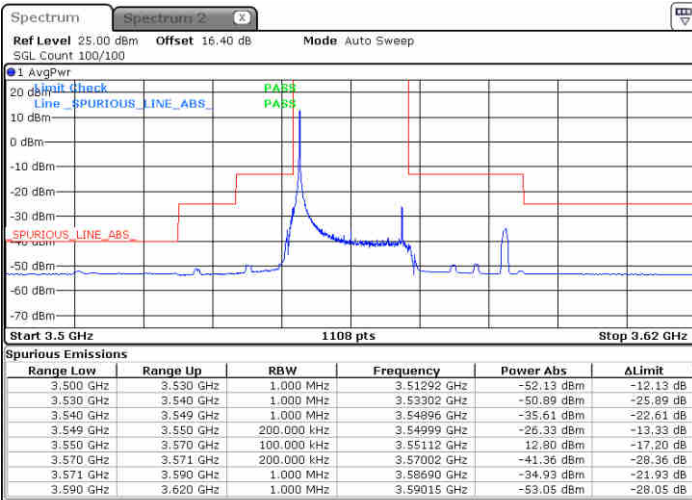

Date: 23 JUN 2020 18:38:23

Middle Channel / FullIRB

N/A

Date: 23 JUN 2020 18:22:38

LTE Band 48 / 15MHz

16QAM

Highest Channel / 1RB0

Highest Channel / 1RBmax

Date: 23 JUN 2020 18:14:40

Date: 23 JUN 2020 18:42:22

Highest Channel / FullIRB

N/A

Date: 23 JUN 2020 18:26:36

LTE Band 48 / 20MHz

16QAM

Lowest Channel / 1RB0

Lowest Channel / 1RBmax

Date: 23 JUN 2020 18:58:22

Date: 23 JUN 2020 19:10:20

Lowest Channel / FullRB

N/A

Date: 23 JUN 2020 18:46:23

LTE Band 48 / 20MHz

16QAM