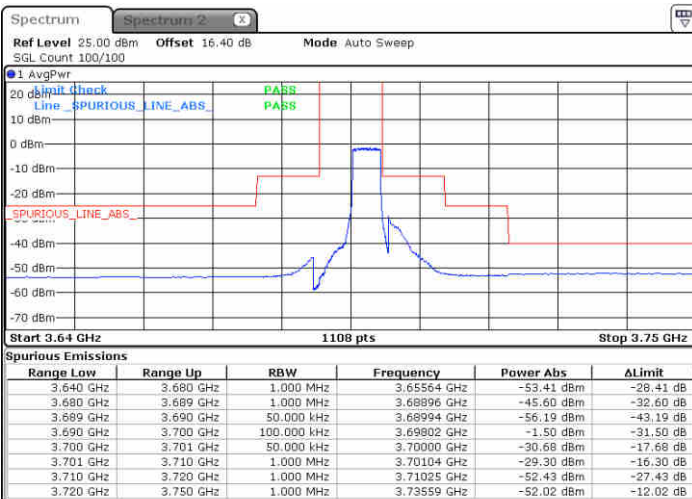

Highest Channel / 1RB0

Highest Channel / 1RBmax

Date: 23 JUN 2020 17:02:50

Date: 23 JUN 2020 17:26:46

Highest Channel / FullIRB

N/A

Date: 23 JUN 2020 17:14:47

LTE Band 48 / 10MHz

16QAM

Lowest Channel / 1RB0

Lowest Channel / 1RBmax

Date: 23 JUN 2020 17:30:46

Date: 23 JUN 2020 17:54:44

Lowest Channel / FullIRB

N/A

Date: 23 JUN 2020 17:42:45