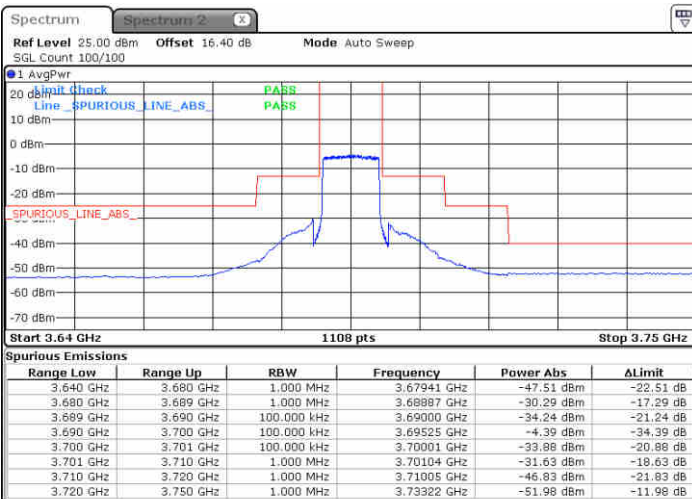

Date: 23 JUN 2020 17:36:06

Date: 23 JUN 2020 18:00:03

Middle Channel / FullIRB

N/A

Date: 23 JUN 2020 17:48:04

LTE Band 48 / 10MHz

64QAM

Highest Channel / 1RB0

Highest Channel / 1RBmax

Date: 23 JUN 2020 17:37:25

Date: 23 JUN 2020 18:01:23

Highest Channel / FullIRB

N/A

Date: 23 JUN 2020 17:49:24

LTE Band 48 / 15MHz

64QAM

Lowest Channel / 1RB0

Lowest Channel / 1RBmax

Date: 23 JUN 2020 18:08:02

Date: 23 JUN 2020 18:35:44

Lowest Channel / FullIRB

N/A

Date: 23 JUN 2020 18:19:59

LTE Band 48 / 15MHz