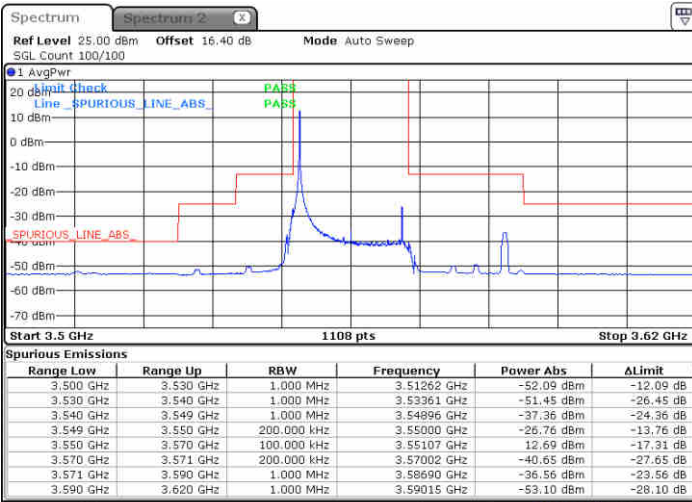

LTE Band 48 / 15MHz

QPSK

Highest Channel / 1RB0

Highest Channel / 1RBmax

Date: 23 JUN 2020 18:13:20

Date: 23 JUN 2020 18:41:02

Highest Channel / FullIRB

N/A

Date: 23 JUN 2020 18:25:17

LTE Band 48 / 20MHz

QPSK

Lowest Channel / 1RB0

Lowest Channel / 1RBmax

Date: 23 JUN 2020 18:59:42

Date: 23 JUN 2020 19:11:40

Lowest Channel / FullIRB

N/A

Date: 23 JUN 2020 18:47:44

LTE Band 48 / 20MHz

QPSK

Middle Channel / 1RB0

Middle Channel / 1RBmax

Date: 23 JUN 2020 19:01:01

Date: 23 JUN 2020 19:12:59