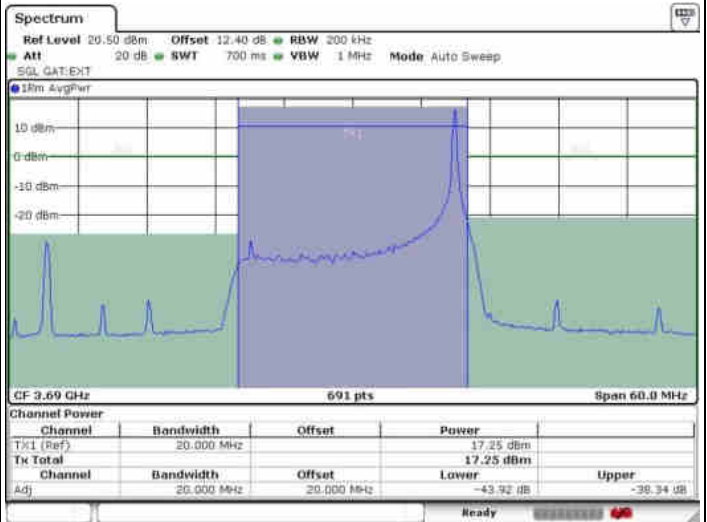

Date: 7 JUL 2020 01:21:15