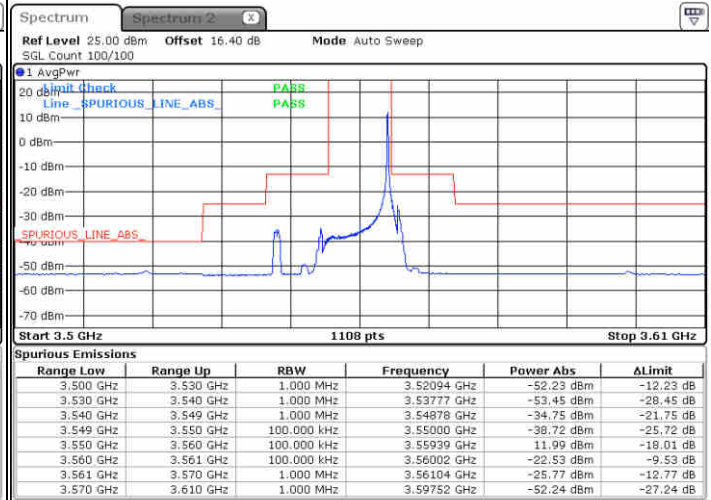

Middle Channel / 1RBmax

Date: 23 JUN 2020 16:58:51

Date: 23 JUN 2020 17:22:47

Middle Channel / FullIRB

N/A

Date: 23 JUN 2020 17:10:49

LTE Band 48 / 5MHz

16QAM

Highest Channel / 1RB0

Highest Channel / 1RBmax

Date: 23 JUN 2020 17:02:50

Date: 23 JUN 2020 17:26:46

Highest Channel / FullIRB

N/A

Date: 23 JUN 2020 17:14:47

LTE Band 48 / 10MHz

16QAM

Lowest Channel / 1RB0

Lowest Channel / 1RBmax

Date: 23 JUN 2020 17:30:46

Date: 23 JUN 2020 17:54:44

Lowest Channel / FullIRB

N/A

Date: 23 JUN 2020 17:42:45