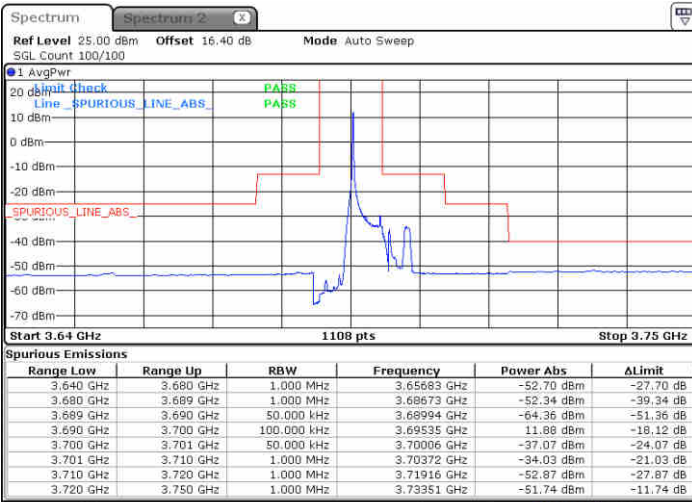

Date: 23 JUN 2020 17:08:09

LTE Band 48 / 5MHz

64QAM

Middle Channel / 1RB0

Middle Channel / 1RBmax

Date: 23 JUN 2020 16:57:31

Date: 23 JUN 2020 17:21:27

Middle Channel / FullIRB

N/A

Date: 23 JUN 2020 17:09:29

LTE Band 48 / 5MHz

64QAM

Highest Channel / 1RB0

Highest Channel / 1RBmax

Date: 23 JUN 2020 17:04:09

Date: 23 JUN 2020 17:28:06

Highest Channel / FullIRB

N/A

Date: 23 JUN 2020 17:16:07

LTE Band 48 / 10MHz

64QAM

Lowest Channel / 1RB0

Lowest Channel / 1RBmax

Date: 23 JUN 2020 17:29:26