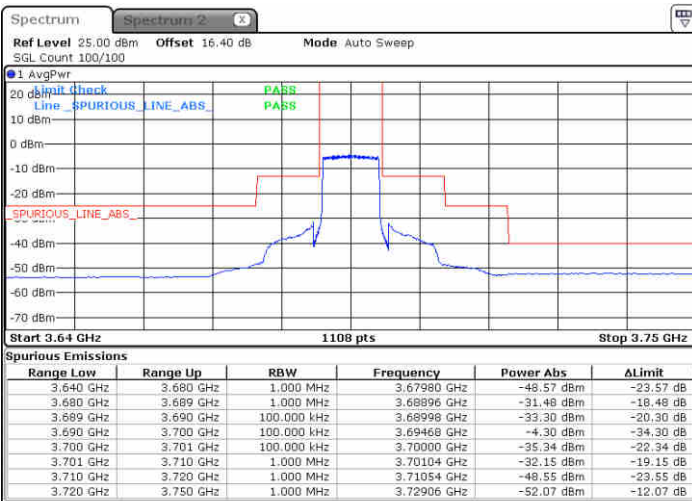

Date: 23 JUN 2020 17:33:26

Date: 23 JUN 2020 17:57:24

Middle Channel / FullIRB

N/A

Date: 23 JUN 2020 17:45:25

LTE Band 48 / 10MHz

QPSK

Highest Channel / 1RB0

Highest Channel / 1RBmax

Date: 23 JUN 2020 17:40:05

Date: 23 JUN 2020 18:04:02

Highest Channel / FullIRB

N/A

Date: 23 JUN 2020 17:52:04

LTE Band 48 / 15MHz

QPSK

Lowest Channel / 1RB0

Lowest Channel / 1RBmax

Date: 23 JUN 2020 18:05:23

Date: 23 JUN 2020 18:29:16

Lowest Channel / FullIRB

N/A

Date: 23 JUN 2020 18:17:20

LTE Band 48 / 15MHz