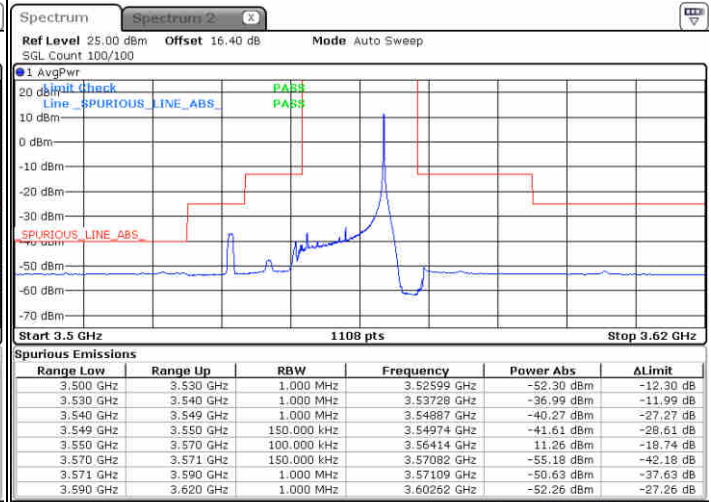

Date: 23 JUN 2020 17:36:06

Date: 23 JUN 2020 18:00:03

Middle Channel / FullIRB

N/A

Date: 23 JUN 2020 17:48:04

LTE Band 48 / 10MHz

64QAM

Highest Channel / 1RB0

Highest Channel / 1RBmax

Date: 23 JUN 2020 17:37:25

Date: 23 JUN 2020 18:01:23

Highest Channel / FullIRB

N/A

Date: 23 JUN 2020 17:49:24

LTE Band 48 / 15MHz

64QAM

Lowest Channel / 1RB0

Lowest Channel / 1RBmax

Date: 23 JUN 2020 18:08:02

Date: 23 JUN 2020 18:35:44

Lowest Channel / FullIRB

N/A

Date: 23 JUN 2020 18:19:59

LTE Band 48 / 15MHz