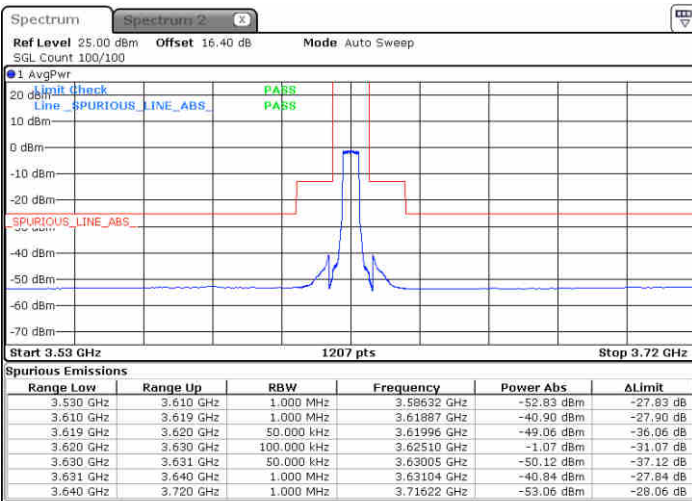

LTE Band 48 / 5MHz

64QAM

Lowest Channel / 1RB0

Lowest Channel / 1RBmax

Date: 23 JUN 2020 16:56:11

Date: 23 JUN 2020 17:20:07

Lowest Channel / FullIRB

N/A

Date: 23 JUN 2020 17:08:09

LTE Band 48 / 5MHz

64QAM

Middle Channel / 1RB0

Middle Channel / 1RBmax

Date: 23 JUN 2020 16:57:31

Date: 23 JUN 2020 17:21:27

Middle Channel / FullIRB

N/A

Date: 23 JUN 2020 17:09:29

LTE Band 48 / 5MHz

64QAM

Highest Channel / 1RB0

Highest Channel / 1RBmax

Date: 23 JUN 2020 17:04:09

Date: 23 JUN 2020 17:28:06

Highest Channel / FullIRB

N/A

Date: 23 JUN 2020 17:16:07

LTE Band 48 / 10MHz

64QAM

Lowest Channel / 1RB0

Lowest Channel / 1RBmax

Date: 23 JUN 2020 17:29:26