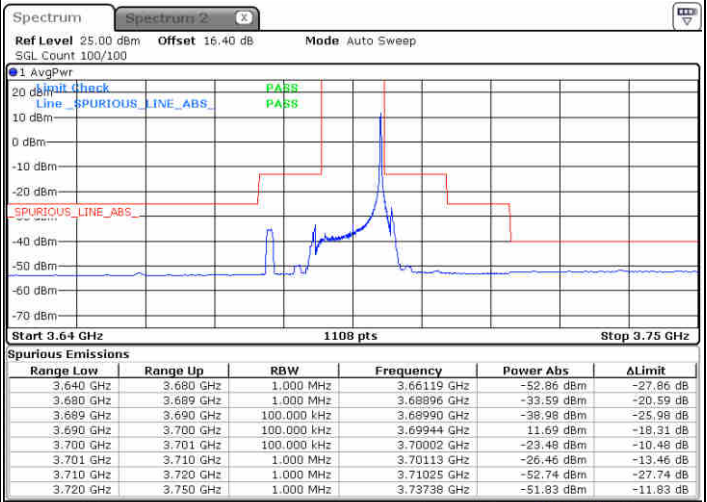

LTE Band 48 / 10MHz

16QAM

MiddleChannel / 1RB0

Middle Channel / 1RBmax

Date: 23 JUN 2020 17:34:46

Date: 23 JUN 2020 17:58:44

Middle Channel / FullIRB

N/A

Date: 23 JUN 2020 17:46:45

LTE Band 48 / 10MHz

16QAM

Highest Channel / 1RB0

Highest Channel / 1RBmax

Date: 23 JUN 2020 17:38:45

Date: 23 JUN 2020 18:02:42

Highest Channel / FullIRB

N/A

Date: 23 JUN 2020 17:50:44

LTE Band 48 / 15MHz

16QAM

Lowest Channel / 1RB0

Lowest Channel / 1RBmax

Date: 23 JUN 2020 18:06:43

Date: 23 JUN 2020 18:34:25