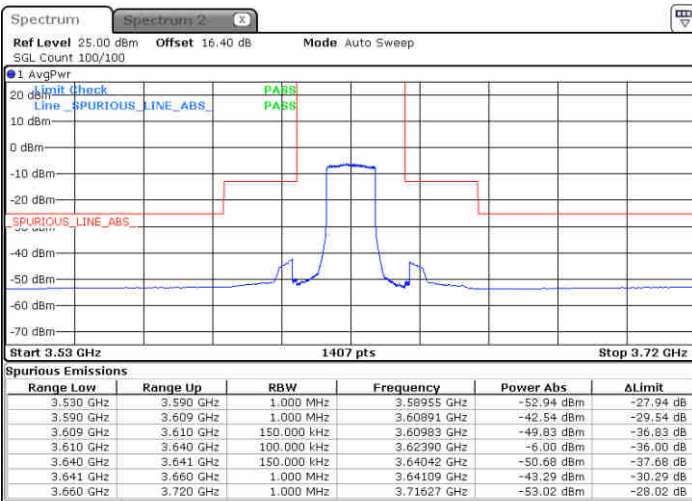

Lowest Channel / 1RB0

Lowest Channel / 1RBmax

Date: 23 JUN 2020 18:05:23

Date: 23 JUN 2020 18:29:16

Lowest Channel / FullIRB

N/A

Date: 23 JUN 2020 18:17:20

LTE Band 48 / 15MHz

QPSK

Middle Channel / 1RB0

Middle Channel / 1RBmax

Date: 23 JUN 2020 18:12:00

Date: 23 JUN 2020 18:39:42

Middle Channel / FullIRB

N/A

Date: 23 JUN 2020 18:23:57

LTE Band 48 / 15MHz

QPSK

Highest Channel / 1RB0

Highest Channel / 1RBmax

Date: 23 JUN 2020 18:13:20

Date: 23 JUN 2020 18:41:02

Highest Channel / FullIRB

N/A

Date: 23 JUN 2020 18:25:17

LTE Band 48 / 20MHz

QPSK

Lowest Channel / 1RB0

Lowest Channel / 1RBmax

Date: 23 JUN 2020 18:59:42

Date: 23 JUN 2020 19:11:40

Lowest Channel / FullIRB