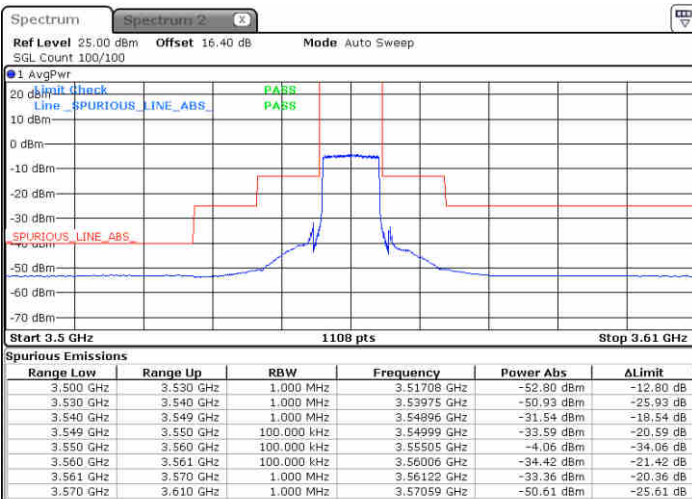

N/A

Date: 23 JUN 2020 17:09:29

LTE Band 48 / 5MHz

64QAM

Highest Channel / 1RB0

Highest Channel / 1RBmax

Date: 23 JUN 2020 17:04:09

Date: 23 JUN 2020 17:28:06

Highest Channel / FullIRB

N/A

Date: 23 JUN 2020 17:16:07

LTE Band 48 / 10MHz

64QAM

Lowest Channel / 1RB0

Lowest Channel / 1RBmax

Date: 23 JUN 2020 17:29:26

Date: 23 JUN 2020 17:53:24

Lowest Channel / FullIRB

N/A

Date: 23 JUN 2020 17:41:25

LTE Band 48 / 10MHz

64QAM

MiddleChannel / 1RB0

Middle Channel / 1RBmax

Date: 23 JUN 2020 17:36:06

Date: 23 JUN 2020 18:00:03

Middle Channel / FullIRB

N/A

Date: 23 JUN 2020 17:48:04

LTE Band 48 / 10MHz

64QAM

Highest Channel / 1RB0