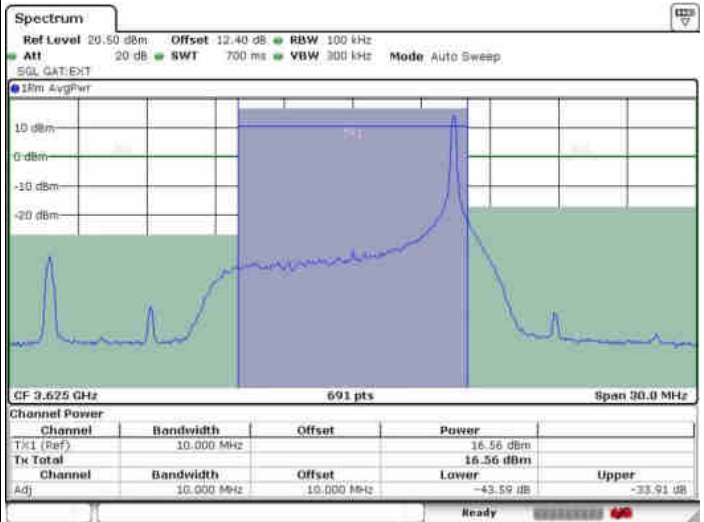

LTE Band 48 / 10MHz

64QAM

MiddleChannel / 1RB0

Middle Channel / 1RBmax

Date: 6 JUL 2020 22:15:43

Date: 6 JUL 2020 22:16:55

Middle Channel / FullIRB

N/A

Date: 6 JUL 2020 22:05:17

LTE Band 48 / 10MHz

64QAM

Highest Channel / 1RB0

Highest Channel / 1RBmax

Date: 6 JUL 2020 22:25:45

Date: 6 JUL 2020 22:24:14

Highest Channel / FullIRB