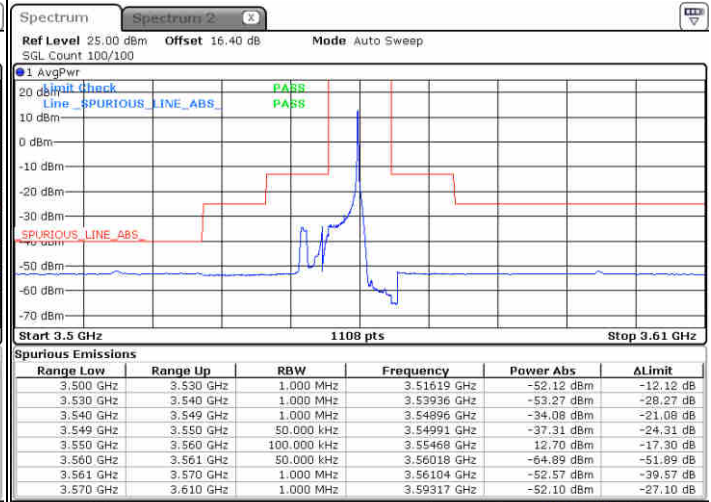

Middle Channel / FullIRB

N/A

Date: 23 JUN 2020 18:49:03

LTE Band 48 / 20MHz

QPSK

Highest Channel / 1RB0

Highest Channel / 1RBmax

Date: 23 JUN 2020 19:07:39

Date: 23 JUN 2020 19:19:37

Highest Channel / FullIRB

N/A

Date: 23 JUN 2020 18:55:40

LTE Band 48 / 5MHz

16QAM

Lowest Channel / 1RB0

Lowest Channel / 1RBmax

Date: 23 JUN 2020 16:54:51

Date: 23 JUN 2020 17:18:47

Lowest Channel / FullIRB

N/A

Date: 23 JUN 2020 17:06:49

LTE Band 48 / 5MHz

16QAM

Middle Channel / 1RB0