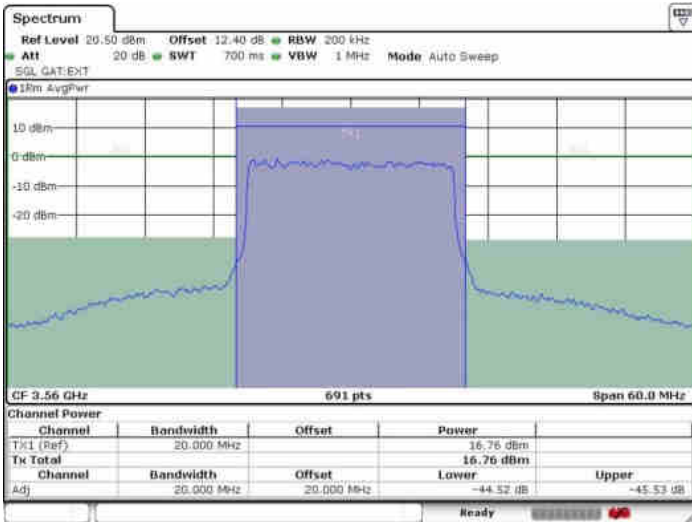

Lowest Channel / 1RBmax

Date: 7 JUL 2020 00:32:18

Date: 7 JUL 2020 00:40:15

Lowest Channel / FullIRB

N/A

Date: 7 JUL 2020 00:22:04

LTE Band 48 / 20MHz

64QAM