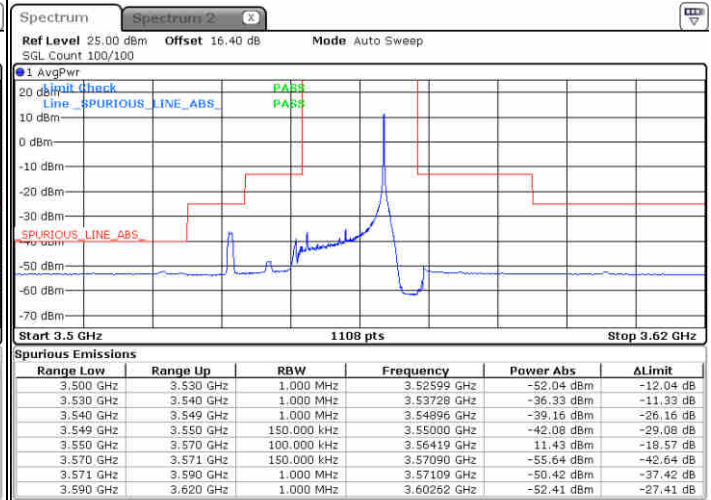

Date: 23 JUN 2020 17:33:26

Date: 23 JUN 2020 17:57:24

Middle Channel / FullIRB

N/A

Date: 23 JUN 2020 17:45:25

LTE Band 48 / 10MHz

QPSK

Highest Channel / 1RB0

Highest Channel / 1RBmax

Date: 23 JUN 2020 17:40:05

Date: 23 JUN 2020 18:04:02

Highest Channel / FullIRB

N/A

Date: 23 JUN 2020 17:52:04

LTE Band 48 / 15MHz

QPSK

Lowest Channel / 1RB0

Lowest Channel / 1RBmax

Date: 23 JUN 2020 18:05:23

Date: 23 JUN 2020 18:29:16

Lowest Channel / FullIRB

N/A

Date: 23 JUN 2020 18:17:20

LTE Band 48 / 15MHz