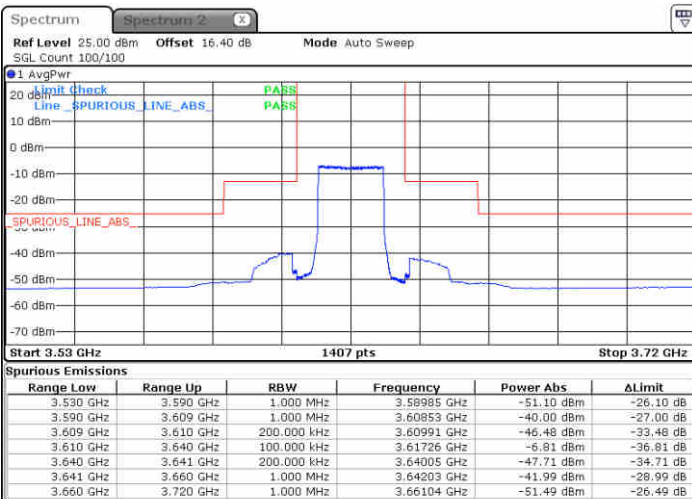

Date: 23 JUN 2020 18:25:17

LTE Band 48 / 20MHz

QPSK

Lowest Channel / 1RB0

Lowest Channel / 1RBmax

Date: 23 JUN 2020 18:59:42

Date: 23 JUN 2020 19:11:40

Lowest Channel / FullIRB

N/A

Date: 23 JUN 2020 18:47:44

LTE Band 48 / 20MHz

QPSK

Middle Channel / 1RB0

Middle Channel / 1RBmax

Date: 23 JUN 2020 19:01:01

Date: 23 JUN 2020 19:12:59

Middle Channel / FullIRB

N/A

Date: 23 JUN 2020 18:49:03

LTE Band 48 / 20MHz

QPSK

Highest Channel / 1RB0

Highest Channel / 1RBmax

Date: 23 JUN 2020 19:07:39

Date: 23 JUN 2020 19:19:37

Highest Channel / FullIRB

N/A

Date: 23 JUN 2020 18:55:40

LTE Band 48 / 5MHz

16QAM

Lowest Channel / 1RB0

Lowest Channel / 1RBmax