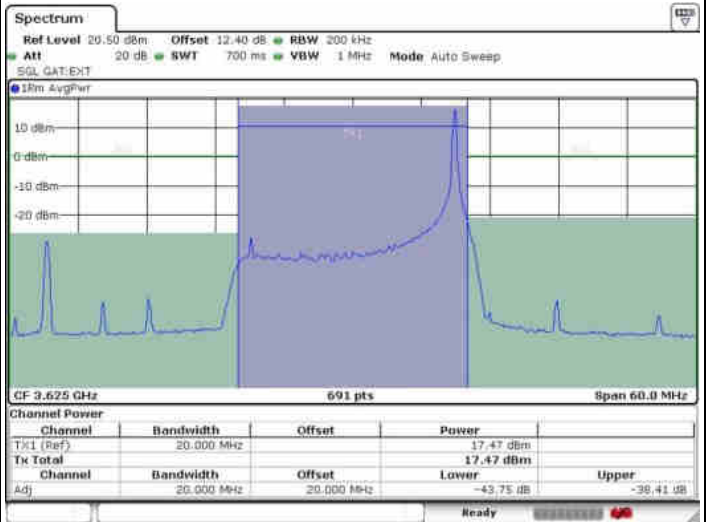

LTE Band 48 / 20MHz

64QAM

Middle Channel / 1RB0

Middle Channel / 1RBmax

Date: 7 JUL 2020 00:59:55

Date: 7 JUL 2020 00:41:50