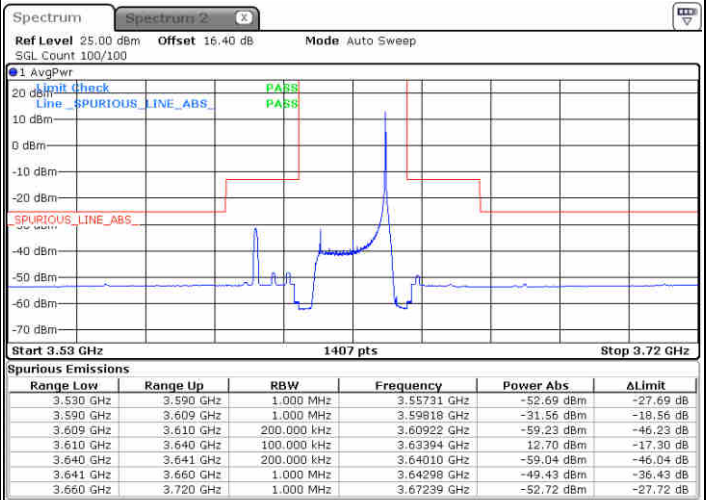

Date: 23 JUN 2020 18:25:17

LTE Band 48 / 20MHz

QPSK

Lowest Channel / 1RB0

Lowest Channel / 1RBmax

Date: 23 JUN 2020 18:59:42

Date: 23 JUN 2020 19:11:40

Lowest Channel / FullIRB

N/A

Date: 23 JUN 2020 18:47:44

LTE Band 48 / 20MHz

QPSK

Middle Channel / 1RB0

Middle Channel / 1RBmax

Date: 23 JUN 2020 19:01:01

Date: 23 JUN 2020 19:12:59

Middle Channel / FullIRB

N/A

Date: 23 JUN 2020 18:49:03

LTE Band 48 / 20MHz

QPSK

Highest Channel / 1RB0

Highest Channel / 1RBmax

Date: 23 JUN 2020 19:07:39

Date: 23 JUN 2020 19:19:37

Highest Channel / FullIRB

N/A

Date: 23 JUN 2020 18:55:40

LTE Band 48 / 5MHz

16QAM

Lowest Channel / 1RB0

Lowest Channel / 1RBmax