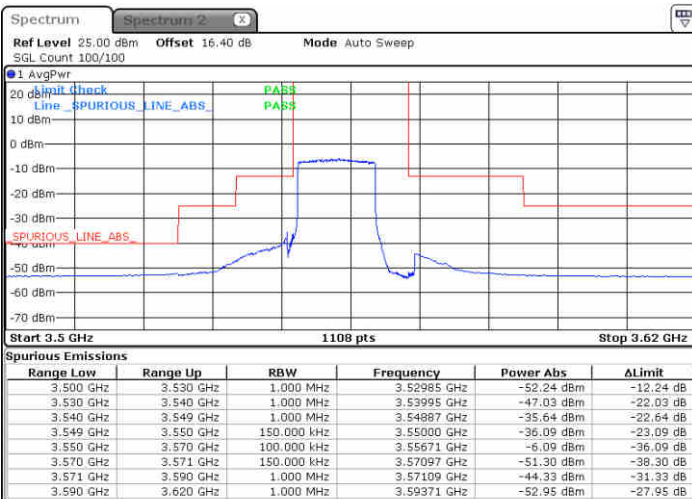

Date: 23 JUN 2020 17:46:45

LTE Band 48 / 10MHz

16QAM

Highest Channel / 1RB0

Highest Channel / 1RBmax

Date: 23 JUN 2020 17:38:45

Date: 23 JUN 2020 18:02:42

Highest Channel / FullIRB

N/A

Date: 23 JUN 2020 17:50:44

LTE Band 48 / 15MHz

16QAM

Lowest Channel / 1RB0

Lowest Channel / 1RBmax

Date: 23 JUN 2020 18:06:43

Date: 23 JUN 2020 18:34:25

Lowest Channel / FullRB

N/A

Date: 23 JUN 2020 18:18:39

LTE Band 48 / 15MHz

16QAM

Middle Channel / 1RB0

Middle Channel / 1RBmax

Date: 23 JUN 2020 18:10:41