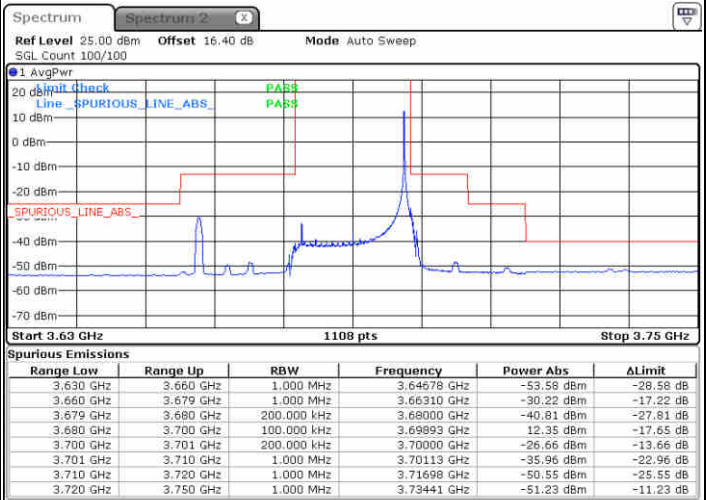

Date: 23 JUN 2020 18:14:40

Date: 23 JUN 2020 18:42:22

Highest Channel / FullIRB

N/A

Date: 23 JUN 2020 18:26:36

LTE Band 48 / 20MHz

16QAM

Lowest Channel / 1RB0

Lowest Channel / 1RBmax

Date: 23 JUN 2020 18:58:22

Date: 23 JUN 2020 19:10:20

Lowest Channel / FullRB

N/A

Date: 23 JUN 2020 18:46:23

LTE Band 48 / 20MHz

16QAM

Middle Channel / 1RB0

Middle Channel / 1RBmax

Date: 23 JUN 2020 19:02:21

Date: 23 JUN 2020 19:14:18

Middle Channel / FullIRB

N/A

Date: 23 JUN 2020 18:50:22

LTE Band 48 / 20MHz

16QAM

Highest Channel / 1RB0

Highest Channel / 1RBmax

Date: 23 JUN 2020 19:06:19

Date: 23 JUN 2020 19:18:17

Highest Channel / FullIRB

N/A

Date: 23 JUN 2020 18:54:21