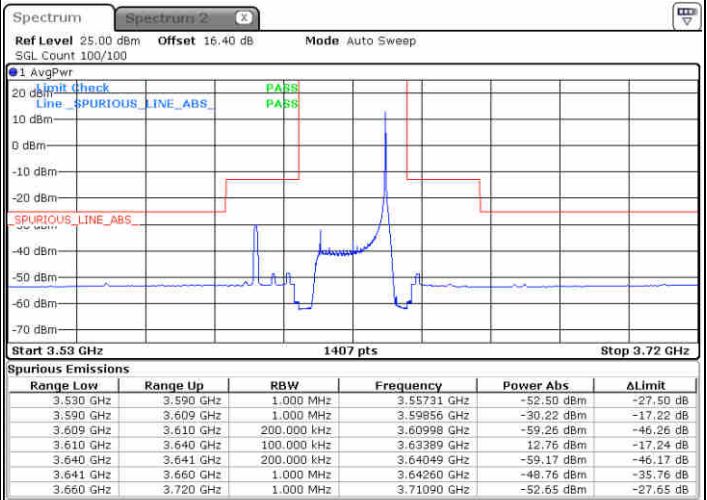

Date: 23 JUN 2020 18:14:40

Date: 23 JUN 2020 18:42:22

Highest Channel / FullIRB

N/A

Date: 23 JUN 2020 18:26:36

LTE Band 48 / 20MHz

16QAM

Lowest Channel / 1RB0

Lowest Channel / 1RBmax

Date: 23 JUN 2020 18:58:22

Date: 23 JUN 2020 19:10:20

Lowest Channel / FullRB

N/A

Date: 23 JUN 2020 18:46:23

LTE Band 48 / 20MHz

16QAM

Middle Channel / 1RB0

Middle Channel / 1RBmax

Date: 23 JUN 2020 19:02:21

Date: 23 JUN 2020 19:14:18

Middle Channel / FullIRB

N/A

Date: 23 JUN 2020 18:50:22

LTE Band 48 / 20MHz