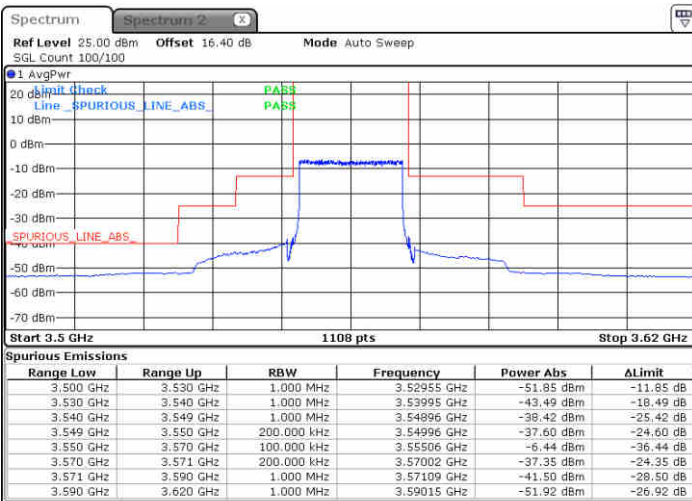

LTE Band 48 / 15MHz

QPSK

Highest Channel / 1RB0

Highest Channel / 1RBmax

Date: 23 JUN 2020 18:13:20

Date: 23 JUN 2020 18:41:02

Highest Channel / FullIRB

N/A

Date: 23 JUN 2020 18:25:17

LTE Band 48 / 20MHz

QPSK

Lowest Channel / 1RB0

Lowest Channel / 1RBmax

Date: 23 JUN 2020 18:59:42

Date: 23 JUN 2020 19:11:40

Lowest Channel / FullIRB

N/A

Date: 23 JUN 2020 18:47:44

LTE Band 48 / 20MHz

QPSK

Middle Channel / 1RB0

Middle Channel / 1RBmax

Date: 23 JUN 2020 19:01:01

Date: 23 JUN 2020 19:12:59

Middle Channel / FullIRB

N/A

Date: 23 JUN 2020 18:49:03

LTE Band 48 / 20MHz

QPSK

Highest Channel / 1RB0

Highest Channel / 1RBmax

Date: 23 JUN 2020 19:07:39