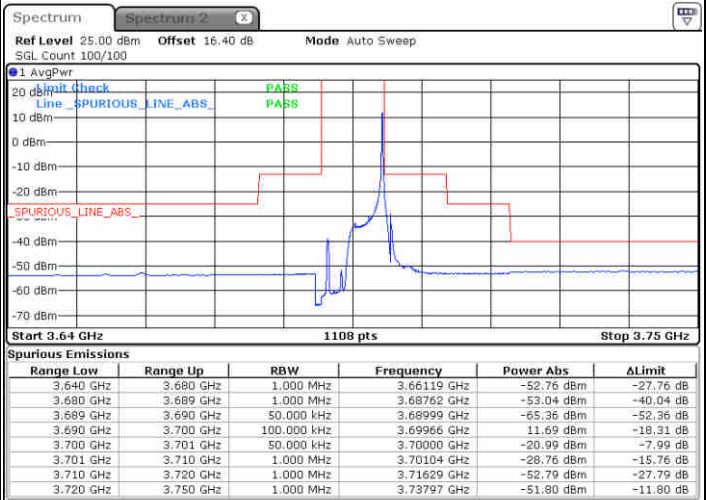

Conducted Band Edge

LTE Band 48 / 5MHz

QPSK

Middle Channel / 1RB0

Middle Channel / 1RBmax

Date: 23 JUN 2020 17:00:10

Date: 23 JUN 2020 17:24:06

Middle Channel / FullIRB

N/A

Date: 23 JUN 2020 17:12:08

LTE Band 48 / 5MHz

QPSK

Highest Channel / 1RB0

Highest Channel / 1RBmax

Date: 23 JUN 2020 17:01:30

Date: 23 JUN 2020 17:25:28

Highest Channel / FullIRB

N/A

Date: 23 JUN 2020 17:13:28

LTE Band 48 / 10MHz

QPSK

Lowest Channel / 1RB0

Lowest Channel / 1RBmax

Date: 23 JUN 2020 17:32:06