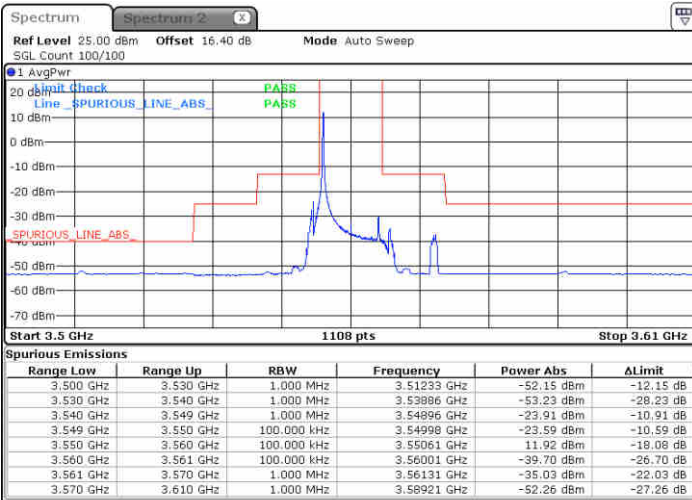

Middle Channel / 1RBmax

Date: 23 JUN 2020 16:58:51

Date: 23 JUN 2020 17:22:47

Middle Channel / FullIRB

N/A

Date: 23 JUN 2020 17:10:49

LTE Band 48 / 5MHz

16QAM

Highest Channel / 1RB0

Highest Channel / 1RBmax

Date: 23 JUN 2020 17:02:50

Date: 23 JUN 2020 17:26:46

Highest Channel / FullIRB

N/A

Date: 23 JUN 2020 17:14:47

LTE Band 48 / 10MHz

16QAM

Lowest Channel / 1RB0

Lowest Channel / 1RBmax

Date: 23 JUN 2020 17:30:46

Date: 23 JUN 2020 17:54:44

Lowest Channel / FullIRB

N/A

Date: 23 JUN 2020 17:42:45