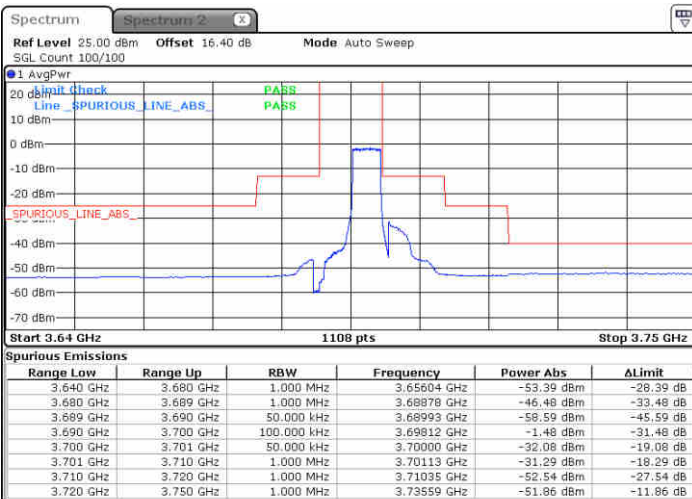

Conducted Band Edge

LTE Band 48 / 5MHz

QPSK

Middle Channel / 1RB0

Middle Channel / 1RBmax

Date: 23 JUN 2020 17:00:10

Date: 23 JUN 2020 17:24:06

Middle Channel / FullIRB

N/A

Date: 23 JUN 2020 17:12:08

LTE Band 48 / 5MHz

QPSK

Highest Channel / 1RB0

Highest Channel / 1RBmax

Date: 23 JUN 2020 17:01:30

Date: 23 JUN 2020 17:25:28

Highest Channel / FullIRB

N/A

Date: 23 JUN 2020 17:13:28

LTE Band 48 / 10MHz

QPSK

Lowest Channel / 1RB0

Lowest Channel / 1RBmax

Date: 23 JUN 2020 17:32:06