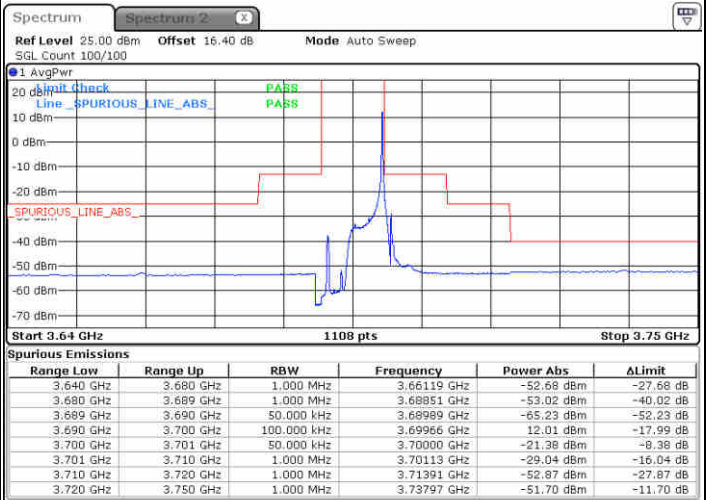

Date: 23 JUN 2020 16:54:51

Date: 23 JUN 2020 17:18:47

Lowest Channel / FullIRB

N/A

Date: 23 JUN 2020 17:06:49

LTE Band 48 / 5MHz

16QAM

Middle Channel / 1RB0

Middle Channel / 1RBmax

Date: 23 JUN 2020 16:58:51

Date: 23 JUN 2020 17:22:47

Middle Channel / FullIRB

N/A

Date: 23 JUN 2020 17:10:49

LTE Band 48 / 5MHz

16QAM

Highest Channel / 1RB0

Highest Channel / 1RBmax

Date: 23 JUN 2020 17:02:50

Date: 23 JUN 2020 17:26:46

Highest Channel / FullIRB

N/A

Date: 23 JUN 2020 17:14:47

LTE Band 48 / 10MHz