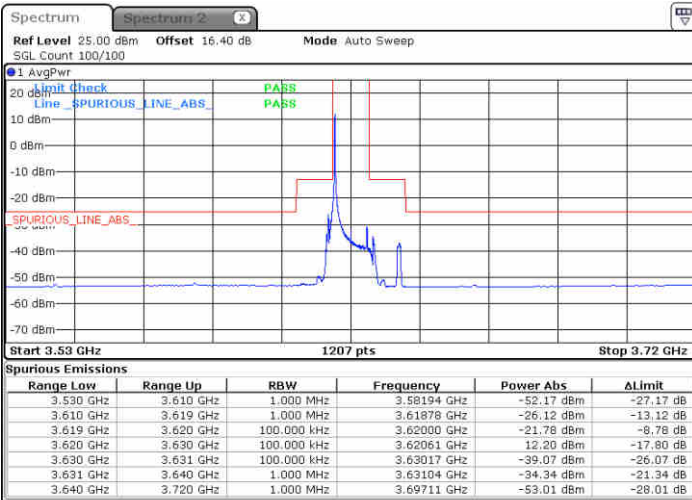

Highest Channel / FullIRB

N/A

Date: 23 JUN 2020 17:16:07

LTE Band 48 / 10MHz

64QAM

Lowest Channel / 1RB0

Lowest Channel / 1RBmax

Date: 23 JUN 2020 17:29:26

Date: 23 JUN 2020 17:53:24

Lowest Channel / FullIRB

N/A

Date: 23 JUN 2020 17:41:25

LTE Band 48 / 10MHz

64QAM

MiddleChannel / 1RB0

Middle Channel / 1RBmax

Date: 23 JUN 2020 17:36:06

Date: 23 JUN 2020 18:00:03

Middle Channel / FullIRB

N/A

Date: 23 JUN 2020 17:48:04

LTE Band 48 / 10MHz

64QAM

Highest Channel / 1RB0

Highest Channel / 1RBmax

Date: 23 JUN 2020 17:37:25

Date: 23 JUN 2020 18:01:23

Highest Channel / FullIRB

N/A

Date: 23 JUN 2020 17:49:24

LTE Band 48 / 15MHz

64QAM