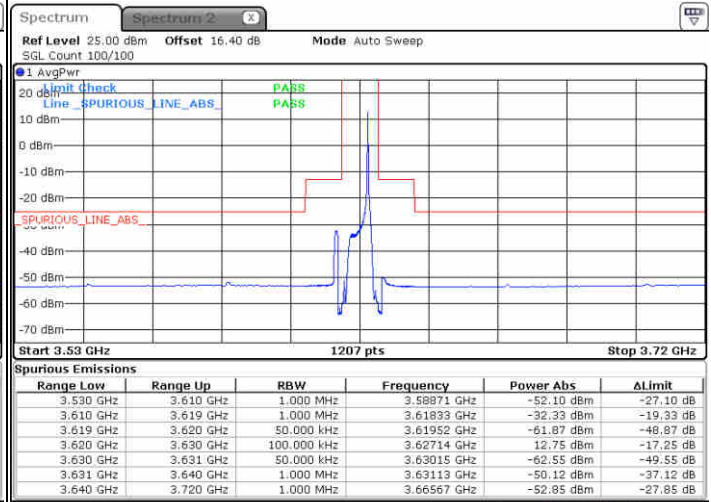

Date: 23 JUN 2020 19:19:37

Highest Channel / FullIRB

N/A

Date: 23 JUN 2020 18:55:40

LTE Band 48 / 5MHz

16QAM

Lowest Channel / 1RB0

Lowest Channel / 1RBmax

Date: 23 JUN 2020 16:54:51

Date: 23 JUN 2020 17:18:47

Lowest Channel / FullIRB

N/A

Date: 23 JUN 2020 17:06:49

LTE Band 48 / 5MHz

16QAM

Middle Channel / 1RB0

Middle Channel / 1RBmax

Date: 23 JUN 2020 16:58:51

Date: 23 JUN 2020 17:22:47

Middle Channel / FullIRB

N/A

Date: 23 JUN 2020 17:10:49

LTE Band 48 / 5MHz

16QAM

Highest Channel / 1RB0

Highest Channel / 1RBmax

Date: 23 JUN 2020 17:02:50

Date: 23 JUN 2020 17:26:46

Highest Channel / FullIRB

N/A

Date: 23 JUN 2020 17:14:47

LTE Band 48 / 10MHz