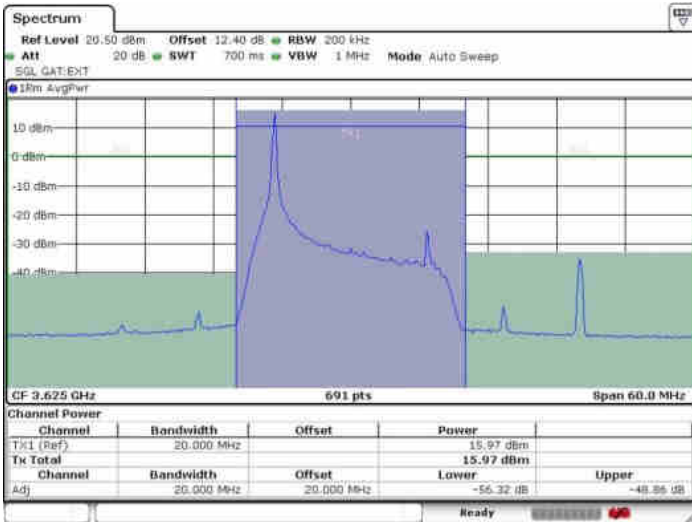

Lowest Channel / FullIRB

N/A

Date: 6 JUL 2020 22:38:02

LTE Band 48 / 15MHz

64QAM

Middle Channel / 1RB0

Middle Channel / 1RBmax

Date: 6 JUL 2020 23:21:55