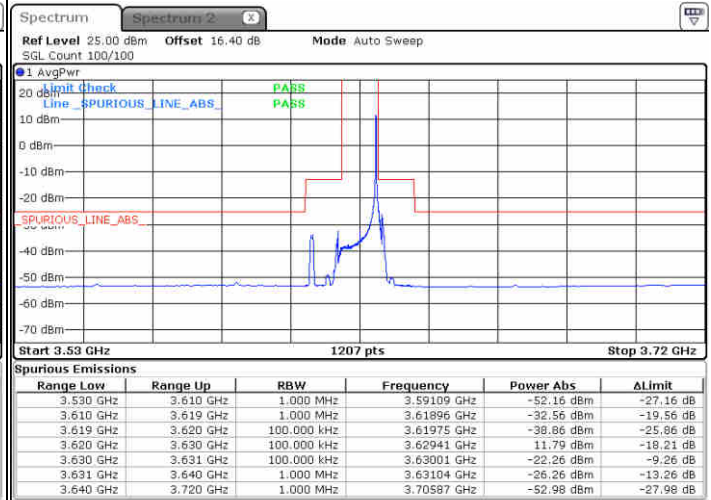

Highest Channel / 1RB0

Highest Channel / 1RBmax

Date: 23 JUN 2020 17:02:50

Date: 23 JUN 2020 17:26:46

Highest Channel / FullIRB

N/A

Date: 23 JUN 2020 17:14:47

LTE Band 48 / 10MHz

LTE Band 48 / 10MHz

16QAM

MiddleChannel / 1RB0

Middle Channel / 1RBmax

Date: 23 JUN 2020 17:34:46

Date: 23 JUN 2020 17:58:44

Middle Channel / FullIRB

N/A

Date: 23 JUN 2020 17:46:45

LTE Band 48 / 10MHz

16QAM

Highest Channel / 1RB0

Highest Channel / 1RBmax

Date: 23 JUN 2020 17:38:45

Date: 23 JUN 2020 18:02:42

Highest Channel / FullIRB