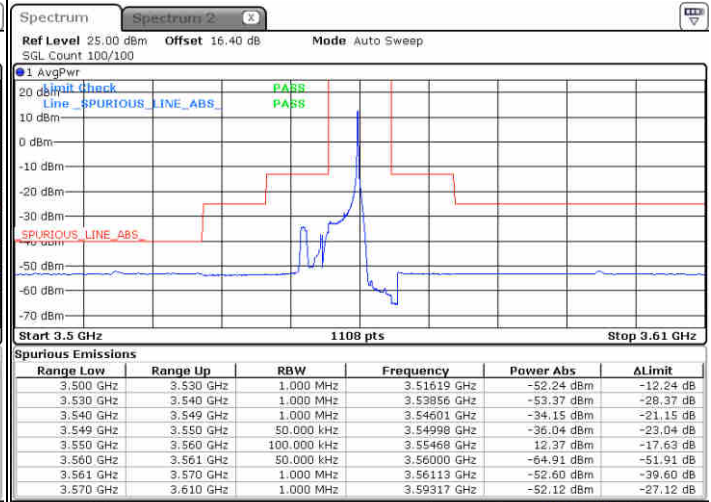

16QAM

Highest Channel / 1RB0

Highest Channel / 1RBmax

Date: 23 JUN 2020 19:06:19

Date: 23 JUN 2020 19:18:17

Highest Channel / FullIRB

N/A

Date: 23 JUN 2020 18:54:21

LTE Band 48 / 5MHz

64QAM

Lowest Channel / 1RB0

Lowest Channel / 1RBmax

Date: 23 JUN 2020 16:56:11

Date: 23 JUN 2020 17:20:07

Lowest Channel / FullIRB

N/A

Date: 23 JUN 2020 17:08:09

LTE Band 48 / 5MHz

64QAM

Middle Channel / 1RB0

Middle Channel / 1RBmax

Date: 23 JUN 2020 16:57:31

Date: 23 JUN 2020 17:21:27

Middle Channel / FullIRB

N/A

Date: 23 JUN 2020 17:09:29

LTE Band 48 / 5MHz

64QAM

Highest Channel / 1RB0

Highest Channel / 1RBmax

Date: 23 JUN 2020 17:04:09

Date: 23 JUN 2020 17:28:06