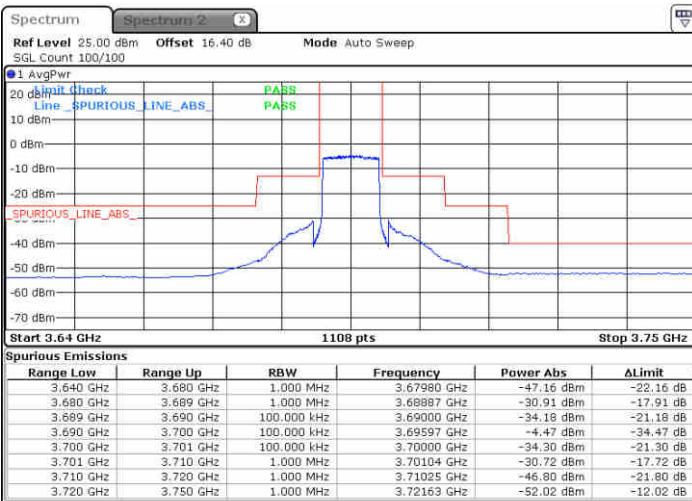

LTE Band 48 / 10MHz

16QAM

MiddleChannel / 1RB0

Middle Channel / 1RBmax

Date: 23 JUN 2020 17:34:46

Date: 23 JUN 2020 17:58:44

Middle Channel / FullIRB

N/A

Date: 23 JUN 2020 17:46:45

LTE Band 48 / 10MHz

16QAM

Highest Channel / 1RB0

Highest Channel / 1RBmax

Date: 23 JUN 2020 17:38:45

Date: 23 JUN 2020 18:02:42

Highest Channel / FullIRB

N/A

Date: 23 JUN 2020 17:50:44

LTE Band 48 / 15MHz

16QAM

Lowest Channel / 1RB0

Lowest Channel / 1RBmax

Date: 23 JUN 2020 18:06:43

Date: 23 JUN 2020 18:34:25