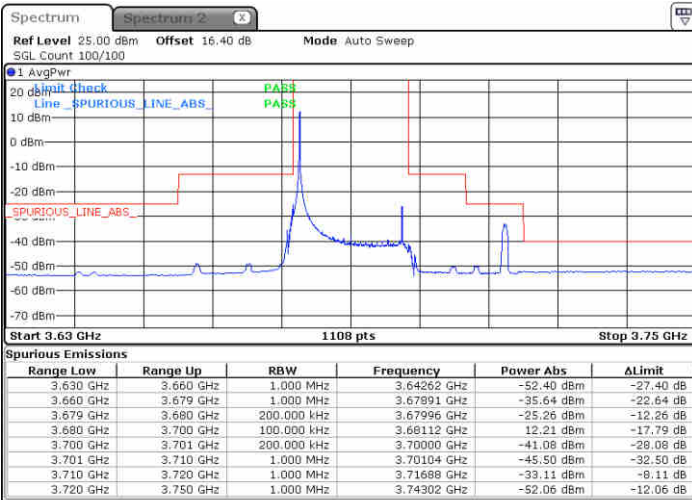

Lowest Channel / 1RBmax

Date: 23 JUN 2020 18:58:22

Date: 23 JUN 2020 19:10:20

Lowest Channel / FullRB

N/A

Date: 23 JUN 2020 18:46:23

LTE Band 48 / 20MHz

16QAM

Middle Channel / 1RB0

Middle Channel / 1RBmax

Date: 23 JUN 2020 19:02:21

Date: 23 JUN 2020 19:14:18

Middle Channel / FullIRB

N/A

Date: 23 JUN 2020 18:50:22

LTE Band 48 / 20MHz

16QAM

Highest Channel / 1RB0

Highest Channel / 1RBmax

Date: 23 JUN 2020 19:06:19

Date: 23 JUN 2020 19:18:17

Highest Channel / FullIRB

N/A

Date: 23 JUN 2020 18:54:21