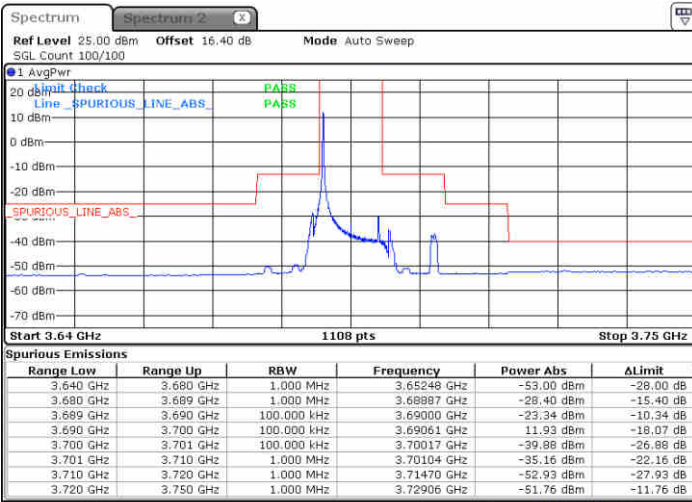

LTE Band 48 / 10MHz

16QAM

MiddleChannel / 1RB0

Middle Channel / 1RBmax

Date: 23 JUN 2020 17:34:46

Date: 23 JUN 2020 17:58:44

Middle Channel / FullIRB

N/A

Date: 23 JUN 2020 17:46:45

LTE Band 48 / 10MHz

16QAM

Highest Channel / 1RB0

Highest Channel / 1RBmax

Date: 23 JUN 2020 17:38:45

Date: 23 JUN 2020 18:02:42

Highest Channel / FullIRB

N/A

Date: 23 JUN 2020 17:50:44

LTE Band 48 / 15MHz

16QAM

Lowest Channel / 1RB0

Lowest Channel / 1RBmax

Date: 23 JUN 2020 18:06:43

Date: 23 JUN 2020 18:34:25