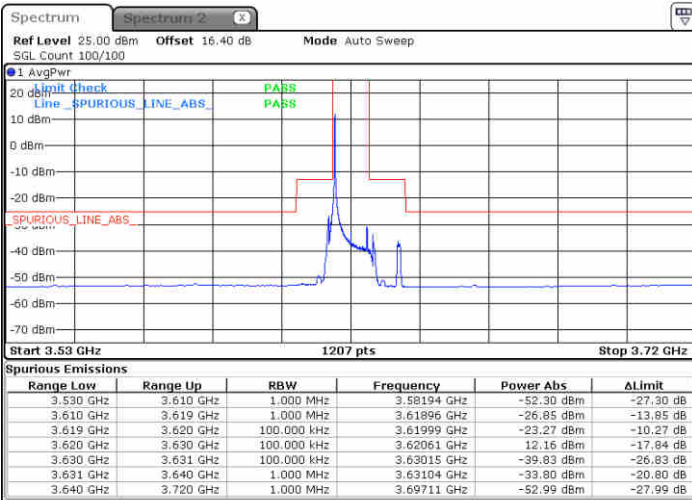

Highest Channel / 1RB0

Highest Channel / 1RBmax

Date: 23 JUN 2020 17:02:50

Date: 23 JUN 2020 17:26:46

Highest Channel / FullIRB

N/A

Date: 23 JUN 2020 17:14:47

LTE Band 48 / 10MHz

16QAM

Lowest Channel / 1RB0

Lowest Channel / 1RBmax

Date: 23 JUN 2020 17:30:46

Date: 23 JUN 2020 17:54:44

Lowest Channel / FullIRB

N/A

Date: 23 JUN 2020 17:42:45

LTE Band 48 / 10MHz

16QAM

MiddleChannel / 1RB0

Middle Channel / 1RBmax

Date: 23 JUN 2020 17:34:46

Date: 23 JUN 2020 17:58:44

Middle Channel / FullIRB

N/A

Date: 23 JUN 2020 17:46:45

LTE Band 48 / 10MHz

16QAM

Highest Channel / 1RB0

Highest Channel / 1RBmax

Date: 23 JUN 2020 17:38:45

Date: 23 JUN 2020 18:02:42

Highest Channel / FullIRB