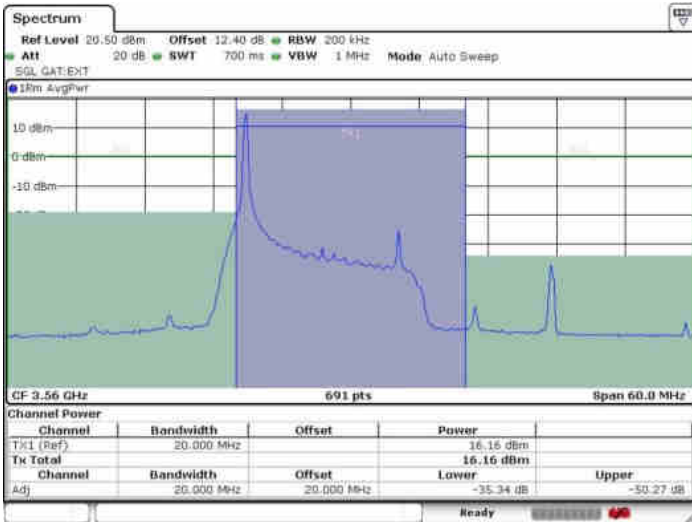

N/A

Date: 6 JUL 2020 22:32:28

LTE Band 48 / 15MHz

64QAM

Lowest Channel / 1RB0

Lowest Channel / 1RBmax

Date: 6 JUL 2020 23:10:25

Date: 6 JUL 2020 23:11:42