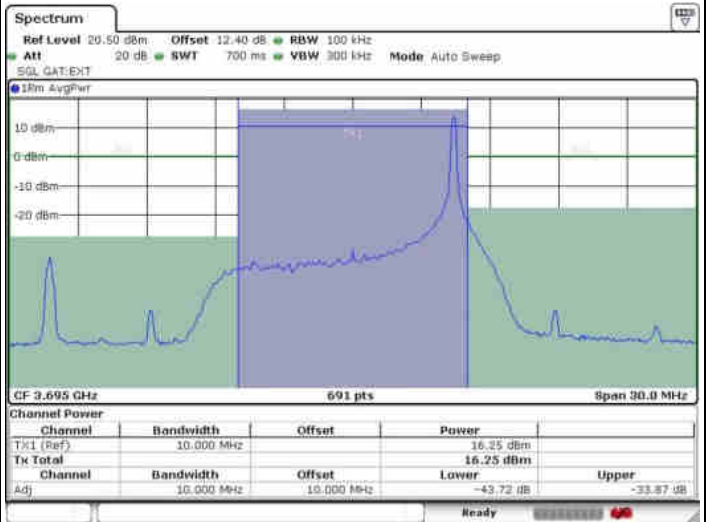

Date: 6 JUL 2020 22:05:17

LTE Band 48 / 10MHz

64QAM

Highest Channel / 1RB0

Highest Channel / 1RBmax

Date: 6 JUL 2020 22:25:45

Date: 6 JUL 2020 22:24:14

Highest Channel / FullIRB