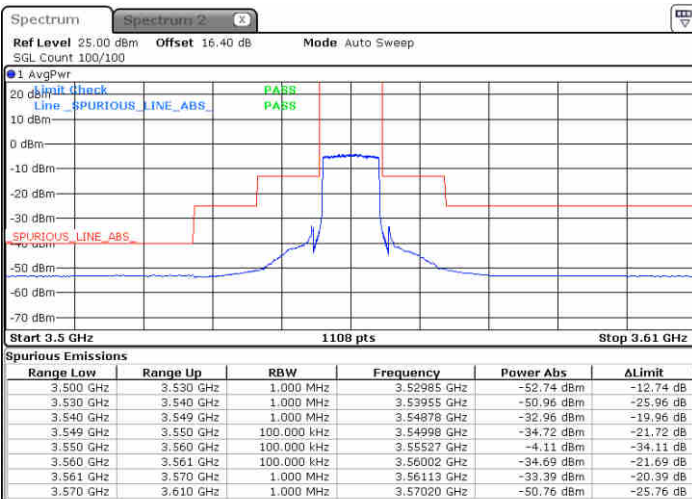

Highest Channel / 1RB0

Highest Channel / 1RBmax

Date: 23 JUN 2020 17:02:50

Date: 23 JUN 2020 17:26:46

Highest Channel / FullIRB

N/A

Date: 23 JUN 2020 17:14:47

LTE Band 48 / 10MHz

16QAM

Lowest Channel / 1RB0

Lowest Channel / 1RBmax

Date: 23 JUN 2020 17:30:46

Date: 23 JUN 2020 17:54:44

Lowest Channel / FullIRB

N/A

Date: 23 JUN 2020 17:42:45

LTE Band 48 / 10MHz

16QAM

MiddleChannel / 1RB0

Middle Channel / 1RBmax

Date: 23 JUN 2020 17:34:46

Date: 23 JUN 2020 17:58:44

Middle Channel / FullIRB

N/A

Date: 23 JUN 2020 17:46:45

LTE Band 48 / 10MHz

16QAM

Highest Channel / 1RB0

Highest Channel / 1RBmax

Date: 23 JUN 2020 17:38:45

Date: 23 JUN 2020 18:02:42

Highest Channel / FullIRB