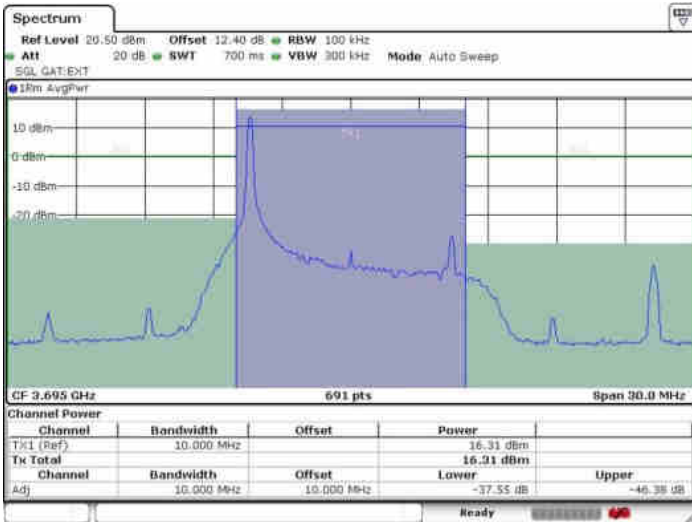

Date: 6 JUL 2020 22:05:17

LTE Band 48 / 10MHz

64QAM

Highest Channel / 1RB0

Highest Channel / 1RBmax

Date: 6 JUL 2020 22:25:45

Date: 6 JUL 2020 22:24:14

Highest Channel / FullIRB