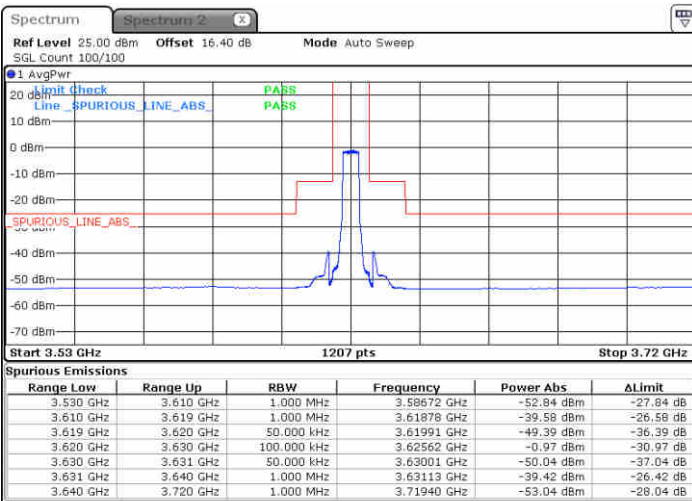

Conducted Band Edge

LTE Band 48 / 5MHz

QPSK

Middle Channel / 1RB0

Middle Channel / 1RBmax

Date: 23 JUN 2020 17:00:10

Date: 23 JUN 2020 17:24:06

Middle Channel / FullIRB

N/A

Date: 23 JUN 2020 17:12:08

LTE Band 48 / 5MHz

QPSK

Highest Channel / 1RB0

Highest Channel / 1RBmax

Date: 23 JUN 2020 17:01:30

Date: 23 JUN 2020 17:25:28

Highest Channel / FullIRB

N/A

Date: 23 JUN 2020 17:13:28

LTE Band 48 / 10MHz

QPSK

Lowest Channel / 1RB0

Lowest Channel / 1RBmax

Date: 23 JUN 2020 17:32:06