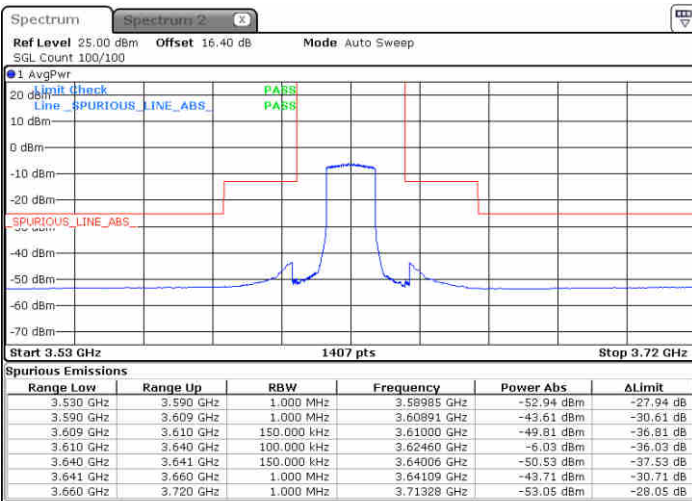

Lowest Channel / 1RB0

Lowest Channel / 1RBmax

Date: 23 JUN 2020 18:08:02

Date: 23 JUN 2020 18:35:44

Lowest Channel / FullIRB

N/A

Date: 23 JUN 2020 18:19:59

LTE Band 48 / 15MHz

64QAM

Middle Channel / 1RB0

Middle Channel / 1RBmax

Date: 23 JUN 2020 18:09:22

Date: 23 JUN 2020 18:37:04

Middle Channel / FullIRB

N/A

Date: 23 JUN 2020 18:21:19