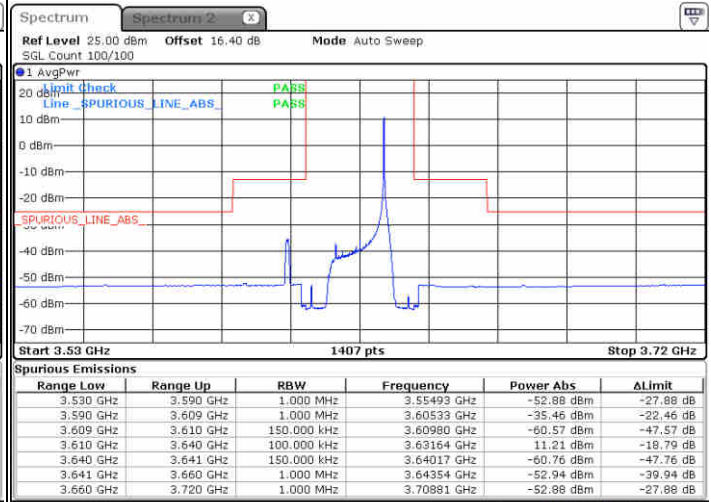

Date: 23 JUN 2020 18:37:04