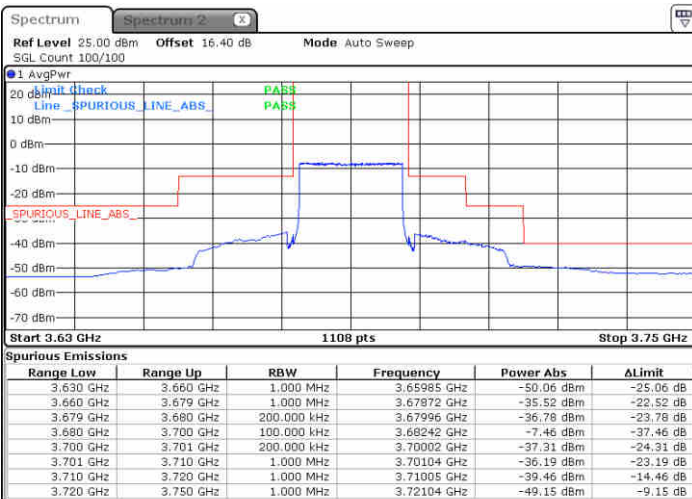

N/A

Date: 23 JUN 2020 18:47:44

LTE Band 48 / 20MHz

QPSK

Middle Channel / 1RB0

Middle Channel / 1RBmax

Date: 23 JUN 2020 19:01:01

Date: 23 JUN 2020 19:12:59

Middle Channel / FullIRB

N/A

Date: 23 JUN 2020 18:49:03

LTE Band 48 / 20MHz

QPSK

Highest Channel / 1RB0

Highest Channel / 1RBmax

Date: 23 JUN 2020 19:07:39

Date: 23 JUN 2020 19:19:37

Highest Channel / FullIRB

N/A

Date: 23 JUN 2020 18:55:40

LTE Band 48 / 5MHz

16QAM

Lowest Channel / 1RB0

Lowest Channel / 1RBmax