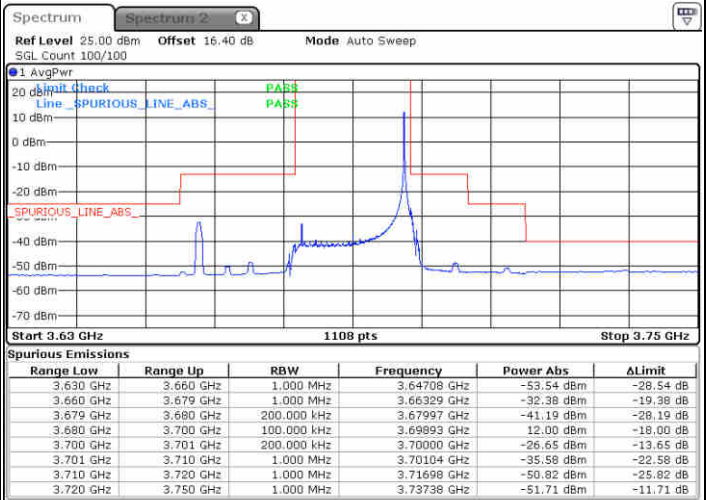

N/A

Date: 23 JUN 2020 18:47:44

LTE Band 48 / 20MHz

QPSK

Middle Channel / 1RB0

Middle Channel / 1RBmax

Date: 23 JUN 2020 19:01:01

Date: 23 JUN 2020 19:12:59

Middle Channel / FullIRB

N/A

Date: 23 JUN 2020 18:49:03

LTE Band 48 / 20MHz

QPSK

Highest Channel / 1RB0

Highest Channel / 1RBmax

Date: 23 JUN 2020 19:07:39

Date: 23 JUN 2020 19:19:37

Highest Channel / FullIRB

N/A

Date: 23 JUN 2020 18:55:40

LTE Band 48 / 5MHz

16QAM

Lowest Channel / 1RB0

Lowest Channel / 1RBmax