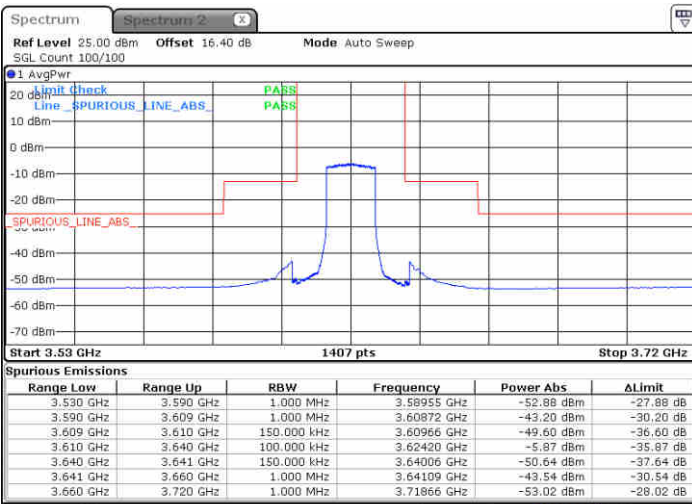

N/A

Date: 23 JUN 2020 17:50:44

LTE Band 48 / 15MHz

16QAM

Lowest Channel / 1RB0

Lowest Channel / 1RBmax

Date: 23 JUN 2020 18:06:43

Date: 23 JUN 2020 18:34:25

Lowest Channel / FullRB

N/A

Date: 23 JUN 2020 18:18:39

LTE Band 48 / 15MHz

16QAM

Middle Channel / 1RB0

Middle Channel / 1RBmax

Date: 23 JUN 2020 18:10:41

Date: 23 JUN 2020 18:38:23

Middle Channel / FullIRB

N/A

Date: 23 JUN 2020 18:22:38

LTE Band 48 / 15MHz

16QAM

Highest Channel / 1RB0

Highest Channel / 1RBmax

Date: 23 JUN 2020 18:14:40

Date: 23 JUN 2020 18:42:22

Highest Channel / FullIRB

N/A

Date: 23 JUN 2020 18:26:36

LTE Band 48 / 20MHz

16QAM

Lowest Channel / 1RB0