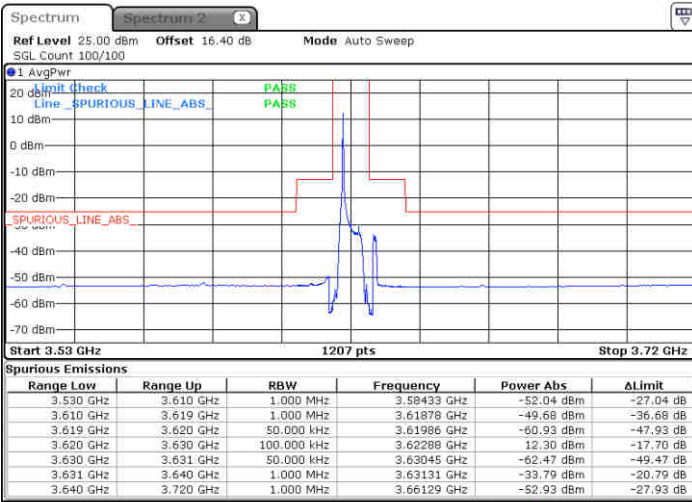

LTE Band 48 / 5MHz

64QAM

Lowest Channel / 1RB0

Lowest Channel / 1RBmax

Date: 23 JUN 2020 16:56:11

Date: 23 JUN 2020 17:20:07

Lowest Channel / FullIRB

N/A

Date: 23 JUN 2020 17:08:09

LTE Band 48 / 5MHz

64QAM

Middle Channel / 1RB0

Middle Channel / 1RBmax

Date: 23 JUN 2020 16:57:31

Date: 23 JUN 2020 17:21:27

Middle Channel / FullIRB

N/A

Date: 23 JUN 2020 17:09:29

LTE Band 48 / 5MHz

64QAM

Highest Channel / 1RB0

Highest Channel / 1RBmax

Date: 23 JUN 2020 17:04:09

Date: 23 JUN 2020 17:28:06

Highest Channel / FullIRB

N/A

Date: 23 JUN 2020 17:16:07

LTE Band 48 / 10MHz

64QAM

Lowest Channel / 1RB0

Lowest Channel / 1RBmax

Date: 23 JUN 2020 17:29:26