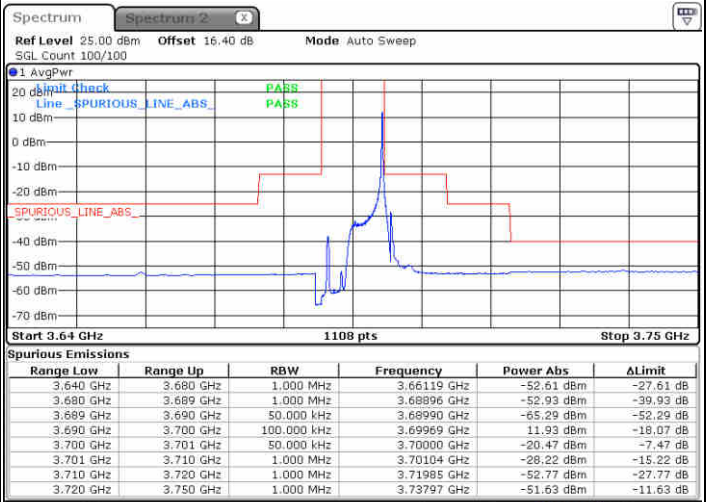

LTE Band 48 / 5MHz

64QAM

Lowest Channel / 1RB0

Lowest Channel / 1RBmax

Date: 23 JUN 2020 16:56:11

Date: 23 JUN 2020 17:20:07

Lowest Channel / FullIRB

N/A

Date: 23 JUN 2020 17:08:09

LTE Band 48 / 5MHz

64QAM

Middle Channel / 1RB0

Middle Channel / 1RBmax

Date: 23 JUN 2020 16:57:31

Date: 23 JUN 2020 17:21:27

Middle Channel / FullIRB

N/A

Date: 23 JUN 2020 17:09:29

LTE Band 48 / 5MHz

64QAM

Highest Channel / 1RB0

Highest Channel / 1RBmax

Date: 23 JUN 2020 17:04:09

Date: 23 JUN 2020 17:28:06

Highest Channel / FullIRB

N/A

Date: 23 JUN 2020 17:16:07

LTE Band 48 / 10MHz

64QAM

Lowest Channel / 1RB0

Lowest Channel / 1RBmax

Date: 23 JUN 2020 17:29:26