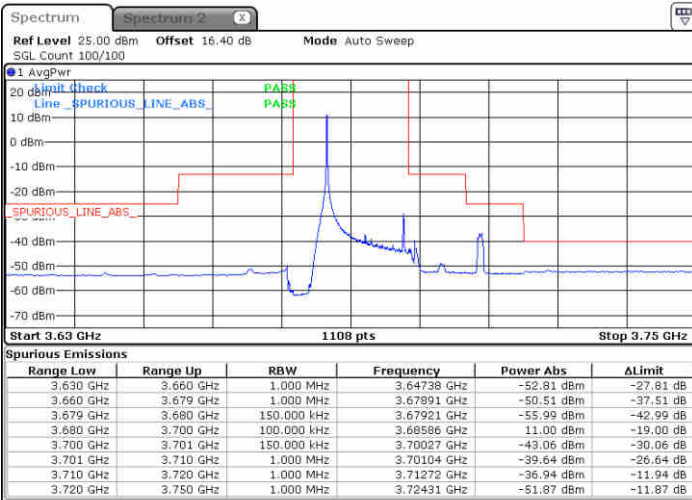

Lowest Channel / FullRB

N/A

Date: 23 JUN 2020 18:18:39

LTE Band 48 / 15MHz

16QAM

Middle Channel / 1RB0

Middle Channel / 1RBmax

Date: 23 JUN 2020 18:10:41

Date: 23 JUN 2020 18:38:23

Middle Channel / FullIRB

N/A

Date: 23 JUN 2020 18:22:38

LTE Band 48 / 15MHz

16QAM

Highest Channel / 1RB0

Highest Channel / 1RBmax

Date: 23 JUN 2020 18:14:40

Date: 23 JUN 2020 18:42:22

Highest Channel / FullIRB

N/A

Date: 23 JUN 2020 18:26:36

LTE Band 48 / 20MHz

16QAM

Lowest Channel / 1RB0