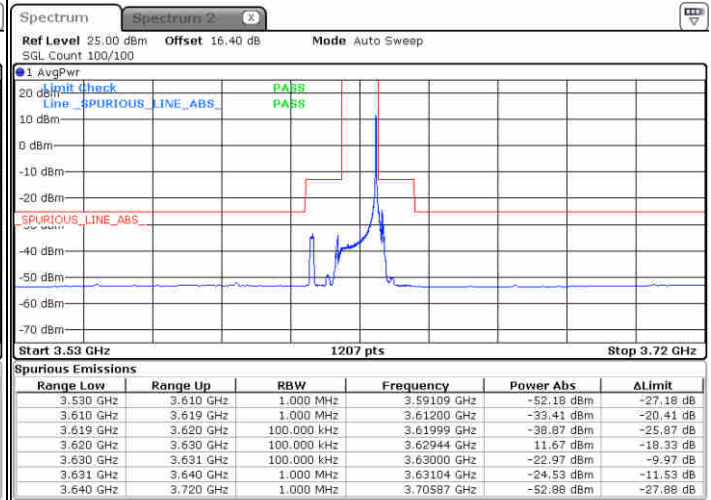

Highest Channel / FullIRB

N/A

Date: 23 JUN 2020 17:16:07

LTE Band 48 / 10MHz

64QAM

Lowest Channel / 1RB0

Lowest Channel / 1RBmax

Date: 23 JUN 2020 17:29:26

Date: 23 JUN 2020 17:53:24

Lowest Channel / FullIRB

N/A

Date: 23 JUN 2020 17:41:25

LTE Band 48 / 10MHz

64QAM

MiddleChannel / 1RB0

Middle Channel / 1RBmax

Date: 23 JUN 2020 17:36:06

Date: 23 JUN 2020 18:00:03

Middle Channel / FullIRB

N/A

Date: 23 JUN 2020 17:48:04

LTE Band 48 / 10MHz

64QAM

Highest Channel / 1RB0

Highest Channel / 1RBmax

Date: 23 JUN 2020 17:37:25

Date: 23 JUN 2020 18:01:23

Highest Channel / FullIRB

N/A

Date: 23 JUN 2020 17:49:24

LTE Band 48 / 15MHz

64QAM