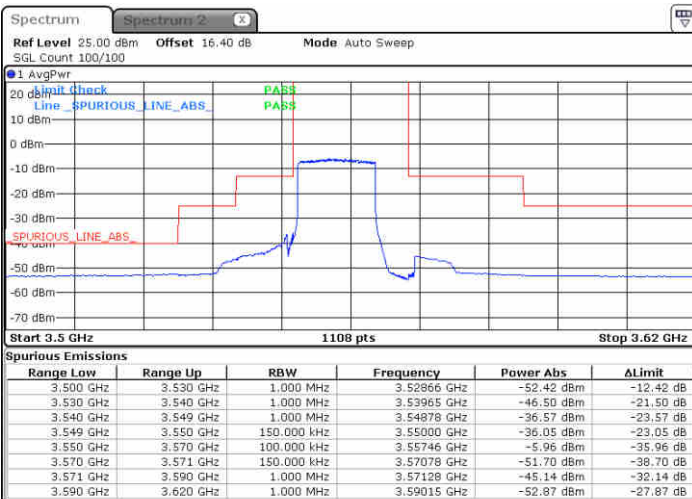

Highest Channel / 1RBmax

Date: 23 JUN 2020 17:40:05

Date: 23 JUN 2020 18:04:02

Highest Channel / FullIRB

N/A

Date: 23 JUN 2020 17:52:04

LTE Band 48 / 15MHz

QPSK

Lowest Channel / 1RB0

Lowest Channel / 1RBmax

Date: 23 JUN 2020 18:05:23

Date: 23 JUN 2020 18:29:16

Lowest Channel / FullIRB

N/A

Date: 23 JUN 2020 18:17:20

LTE Band 48 / 15MHz

LTE Band 48 / 15MHz

QPSK

Highest Channel / 1RB0

Highest Channel / 1RBmax

Date: 23 JUN 2020 18:13:20

Date: 23 JUN 2020 18:41:02

Highest Channel / FullIRB

N/A