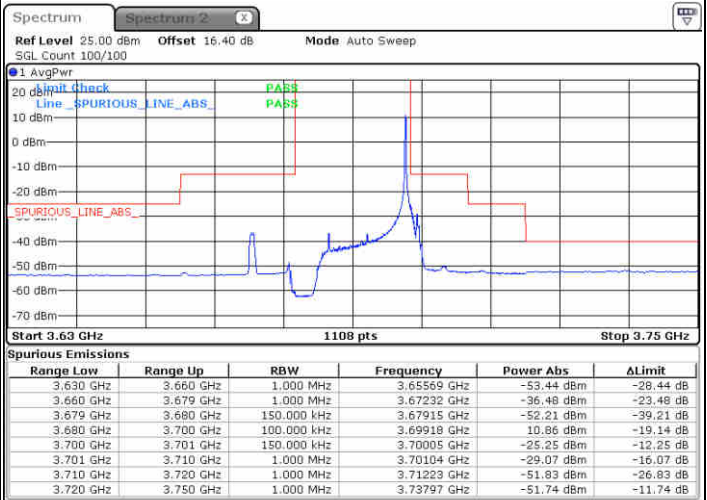

LTE Band 48 / 15MHz

QPSK

Highest Channel / 1RB0

Highest Channel / 1RBmax

Date: 23 JUN 2020 18:13:20

Date: 23 JUN 2020 18:41:02

Highest Channel / FullIRB

N/A

Date: 23 JUN 2020 18:25:17

LTE Band 48 / 20MHz

QPSK

Lowest Channel / 1RB0

Lowest Channel / 1RBmax

Date: 23 JUN 2020 18:59:42

Date: 23 JUN 2020 19:11:40

Lowest Channel / FullIRB