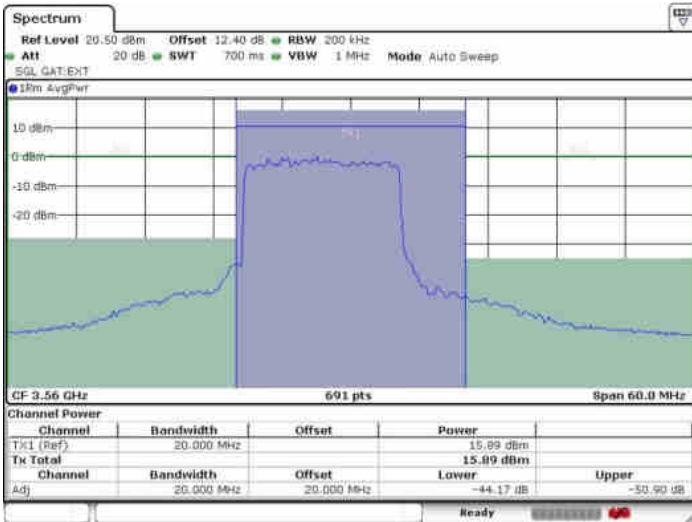

Lowest Channel / FullIRB

N/A

Date: 6 JUL 2020 22:38:02