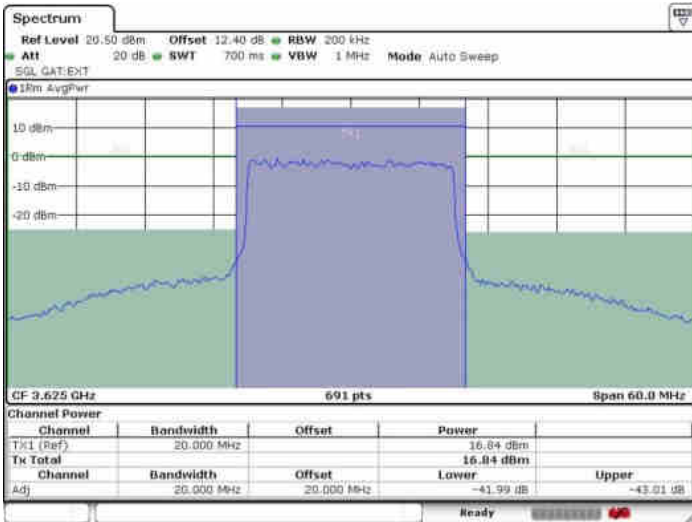

Middle Channel / 1RB0

Middle Channel / 1RBmax

Date: 7 JUL 2020 00:59:55

Date: 7 JUL 2020 00:41:50

Middle Channel / FullIRB

N/A

Date: 7 JUL 2020 01:01:09

LTE Band 48 / 20MHz