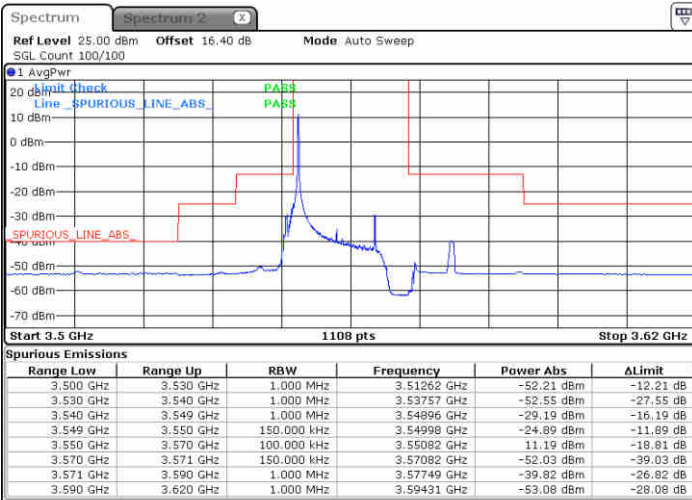

Date: 23 JUN 2020 17:33:26

Date: 23 JUN 2020 17:57:24

Middle Channel / FullIRB

N/A

Date: 23 JUN 2020 17:45:25

LTE Band 48 / 10MHz

QPSK

Highest Channel / 1RB0

Highest Channel / 1RBmax

Date: 23 JUN 2020 17:40:05

Date: 23 JUN 2020 18:04:02

Highest Channel / FullIRB

N/A

Date: 23 JUN 2020 17:52:04

LTE Band 48 / 15MHz

QPSK

Lowest Channel / 1RB0

Lowest Channel / 1RBmax

Date: 23 JUN 2020 18:05:23

Date: 23 JUN 2020 18:29:16

Lowest Channel / FullIRB

N/A

Date: 23 JUN 2020 18:17:20

LTE Band 48 / 15MHz