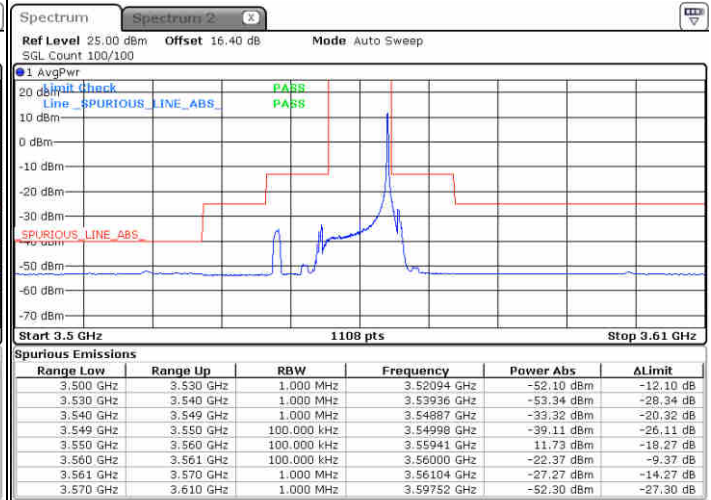

N/A

Date: 23 JUN 2020 17:09:29

LTE Band 48 / 5MHz

64QAM

Highest Channel / 1RB0

Highest Channel / 1RBmax

Date: 23 JUN 2020 17:04:09

Date: 23 JUN 2020 17:28:06

Highest Channel / FullIRB

N/A

Date: 23 JUN 2020 17:16:07

LTE Band 48 / 10MHz

64QAM

Lowest Channel / 1RB0

Lowest Channel / 1RBmax

Date: 23 JUN 2020 17:29:26

Date: 23 JUN 2020 17:53:24

Lowest Channel / FullIRB

N/A

Date: 23 JUN 2020 17:41:25

LTE Band 48 / 10MHz

64QAM

MiddleChannel / 1RB0

Middle Channel / 1RBmax

Date: 23 JUN 2020 17:36:06

Date: 23 JUN 2020 18:00:03

Middle Channel / FullIRB

N/A

Date: 23 JUN 2020 17:48:04

LTE Band 48 / 10MHz

64QAM

Highest Channel / 1RB0