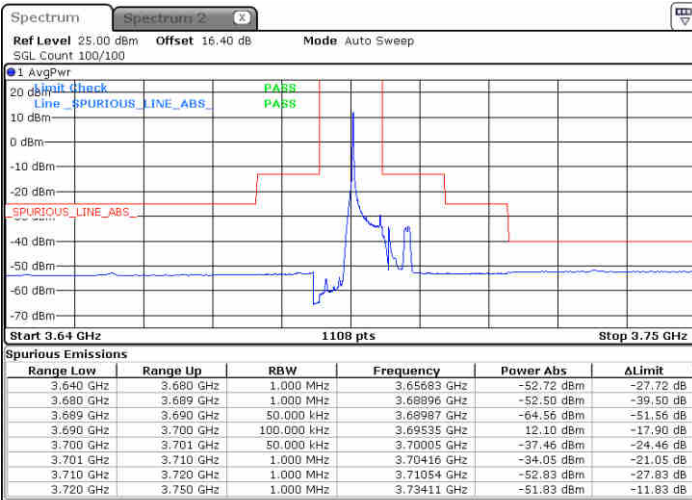

Date: 23 JUN 2020 16:54:51

Date: 23 JUN 2020 17:18:47

Lowest Channel / FullIRB

N/A

Date: 23 JUN 2020 17:06:49

LTE Band 48 / 5MHz

16QAM

Middle Channel / 1RB0

Middle Channel / 1RBmax

Date: 23 JUN 2020 16:58:51

Date: 23 JUN 2020 17:22:47

Middle Channel / FullIRB

N/A

Date: 23 JUN 2020 17:10:49

LTE Band 48 / 5MHz

16QAM

Highest Channel / 1RB0

Highest Channel / 1RBmax

Date: 23 JUN 2020 17:02:50

Date: 23 JUN 2020 17:26:46

Highest Channel / FullIRB

N/A

Date: 23 JUN 2020 17:14:47

LTE Band 48 / 10MHz