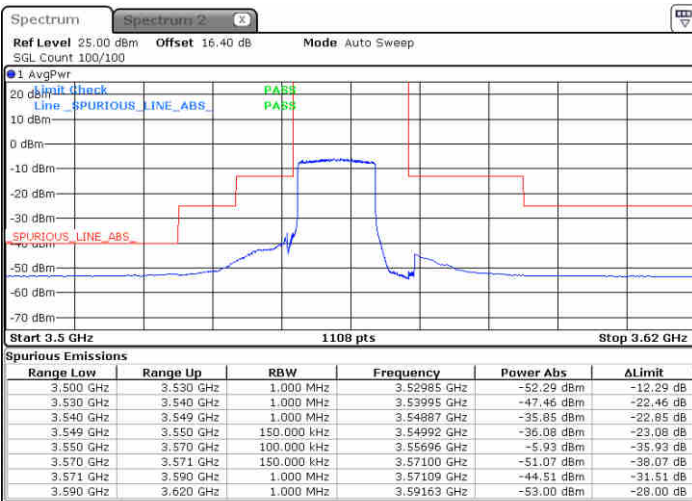

Highest Channel / 1RBmax

Date: 23 JUN 2020 17:37:25

Date: 23 JUN 2020 18:01:23

Highest Channel / FullIRB

N/A

Date: 23 JUN 2020 17:49:24

LTE Band 48 / 15MHz

64QAM

Lowest Channel / 1RB0

Lowest Channel / 1RBmax

Date: 23 JUN 2020 18:08:02

Date: 23 JUN 2020 18:35:44

Lowest Channel / FullIRB

N/A

Date: 23 JUN 2020 18:19:59

LTE Band 48 / 15MHz