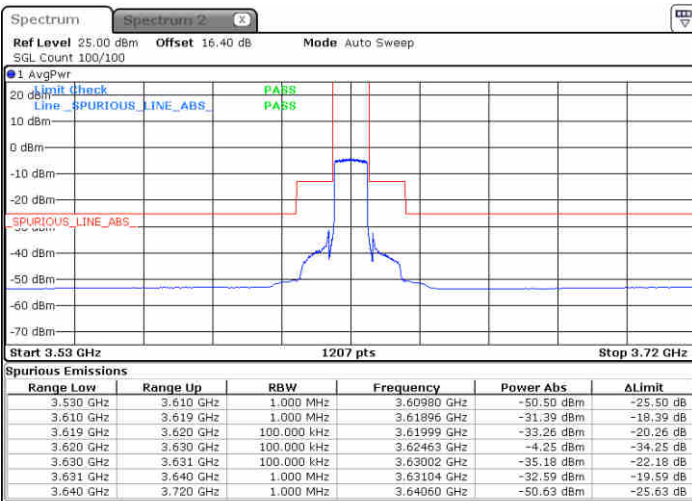

Highest Channel / FullIRB

N/A

Date: 23 JUN 2020 17:13:28

LTE Band 48 / 10MHz

QPSK

Lowest Channel / 1RB0

Lowest Channel / 1RBmax

Date: 23 JUN 2020 17:32:06

Date: 23 JUN 2020 17:58:04

Lowest Channel / FullIRB

N/A

Date: 23 JUN 2020 17:44:05

LTE Band 48 / 10MHz

QPSK

MiddleChannel / 1RB0

Middle Channel / 1RBmax

Date: 23 JUN 2020 17:33:26

Date: 23 JUN 2020 17:57:24

Middle Channel / FullIRB

N/A

Date: 23 JUN 2020 17:45:25

LTE Band 48 / 10MHz

QPSK

Highest Channel / 1RB0

Highest Channel / 1RBmax

Date: 23 JUN 2020 17:40:05

Date: 23 JUN 2020 18:04:02

Highest Channel / FullIRB

N/A

Date: 23 JUN 2020 17:52:04

LTE Band 48 / 15MHz

QPSK