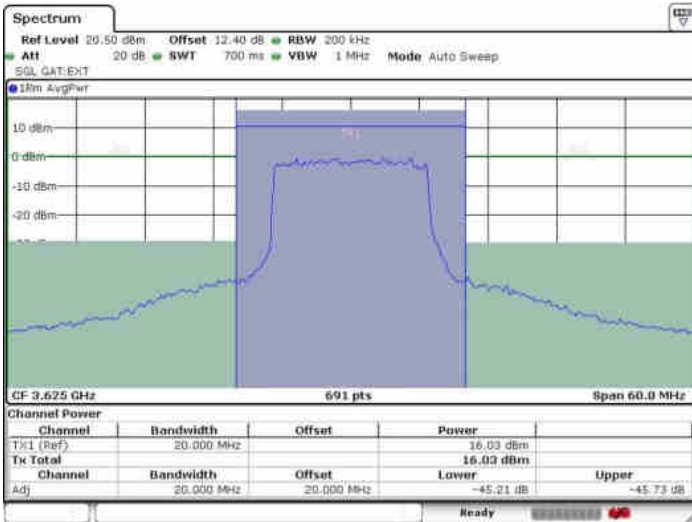

Middle Channel / FullIRB

N/A

Date: 6 JUL 2020 23:30:04