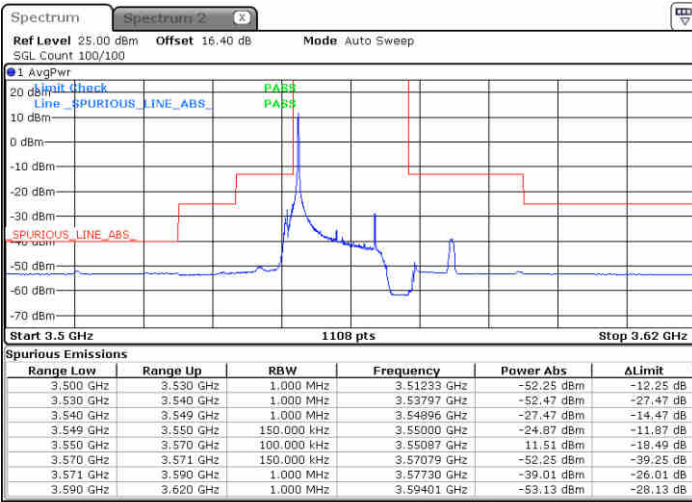

Date: 23 JUN 2020 17:36:06

Date: 23 JUN 2020 18:00:03

Middle Channel / FullIRB

N/A

Date: 23 JUN 2020 17:48:04

LTE Band 48 / 10MHz

64QAM

Highest Channel / 1RB0

Highest Channel / 1RBmax

Date: 23 JUN 2020 17:37:25

Date: 23 JUN 2020 18:01:23

Highest Channel / FullIRB

N/A

Date: 23 JUN 2020 17:49:24

LTE Band 48 / 15MHz

64QAM

Lowest Channel / 1RB0

Lowest Channel / 1RBmax

Date: 23 JUN 2020 18:08:02

Date: 23 JUN 2020 18:35:44

Lowest Channel / FullIRB

N/A

Date: 23 JUN 2020 18:19:59

LTE Band 48 / 15MHz