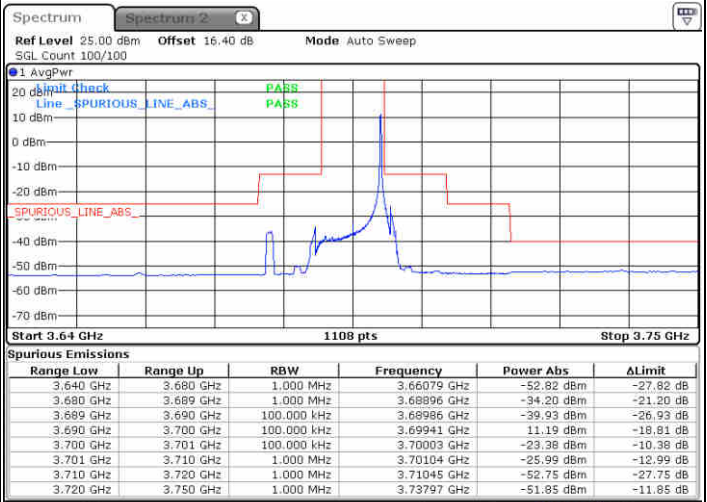

Date: 23 JUN 2020 17:58:04

Lowest Channel / FullIRB

N/A

Date: 23 JUN 2020 17:44:05

LTE Band 48 / 10MHz

QPSK

MiddleChannel / 1RB0

Middle Channel / 1RBmax

Date: 23 JUN 2020 17:33:26

Date: 23 JUN 2020 17:57:24

Middle Channel / FullIRB

N/A

Date: 23 JUN 2020 17:45:25

LTE Band 48 / 10MHz

QPSK

Highest Channel / 1RB0

Highest Channel / 1RBmax

Date: 23 JUN 2020 17:40:05

Date: 23 JUN 2020 18:04:02

Highest Channel / FullIRB

N/A

Date: 23 JUN 2020 17:52:04

LTE Band 48 / 15MHz

QPSK

Lowest Channel / 1RB0

Lowest Channel / 1RBmax

Date: 23 JUN 2020 18:05:23

Date: 23 JUN 2020 18:29:16

Lowest Channel / FullIRB

N/A

Date: 23 JUN 2020 18:17:20

LTE Band 48 / 15MHz