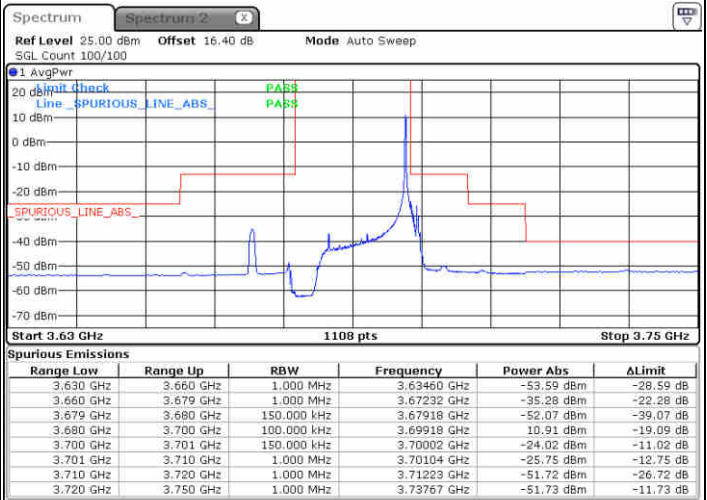

Lowest Channel / FullRB

N/A

Date: 23 JUN 2020 18:18:39

LTE Band 48 / 15MHz

16QAM

Middle Channel / 1RB0

Middle Channel / 1RBmax

Date: 23 JUN 2020 18:10:41

Date: 23 JUN 2020 18:38:23

Middle Channel / FullIRB

N/A

Date: 23 JUN 2020 18:22:38

LTE Band 48 / 15MHz

16QAM

Highest Channel / 1RB0

Highest Channel / 1RBmax

Date: 23 JUN 2020 18:14:40

Date: 23 JUN 2020 18:42:22

Highest Channel / FullIRB

N/A

Date: 23 JUN 2020 18:26:36

LTE Band 48 / 20MHz

16QAM

Lowest Channel / 1RB0