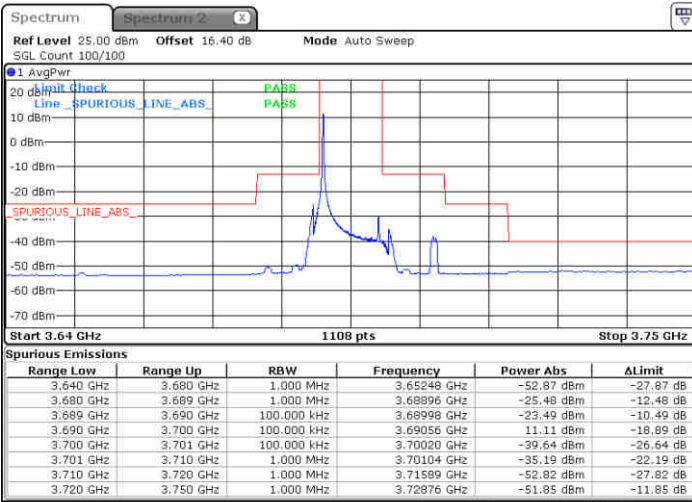

Date: 23 JUN 2020 17:58:04

Lowest Channel / FullIRB

N/A

Date: 23 JUN 2020 17:44:05

LTE Band 48 / 10MHz

QPSK

MiddleChannel / 1RB0

Middle Channel / 1RBmax

Date: 23 JUN 2020 17:33:26

Date: 23 JUN 2020 17:57:24

Middle Channel / FullIRB

N/A

Date: 23 JUN 2020 17:45:25

LTE Band 48 / 10MHz

QPSK

Highest Channel / 1RB0

Highest Channel / 1RBmax

Date: 23 JUN 2020 17:40:05

Date: 23 JUN 2020 18:04:02

Highest Channel / FullIRB

N/A

Date: 23 JUN 2020 17:52:04

LTE Band 48 / 15MHz

QPSK

Lowest Channel / 1RB0

Lowest Channel / 1RBmax

Date: 23 JUN 2020 18:05:23

Date: 23 JUN 2020 18:29:16

Lowest Channel / FullIRB

N/A

Date: 23 JUN 2020 18:17:20

LTE Band 48 / 15MHz