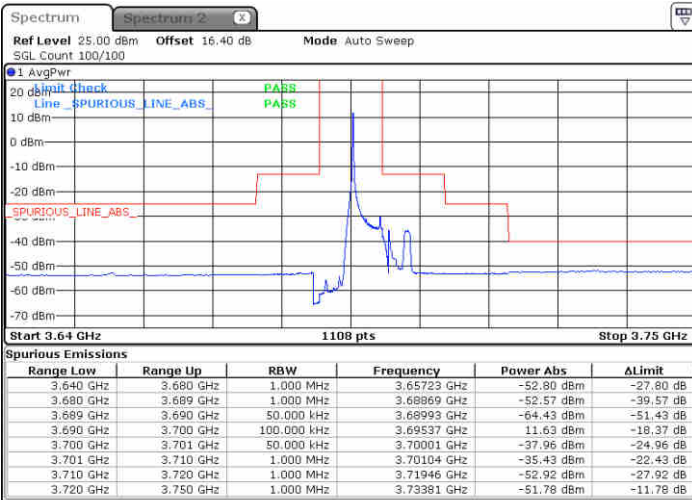

Conducted Band Edge

LTE Band 48 / 5MHz

QPSK

Middle Channel / 1RB0

Middle Channel / 1RBmax

Date: 23 JUN 2020 17:00:10

Date: 23 JUN 2020 17:24:06

Middle Channel / FullIRB

N/A

Date: 23 JUN 2020 17:12:08

LTE Band 48 / 5MHz

QPSK

Highest Channel / 1RB0

Highest Channel / 1RBmax

Date: 23 JUN 2020 17:01:30

Date: 23 JUN 2020 17:25:28

Highest Channel / FullIRB

N/A

Date: 23 JUN 2020 17:13:28

LTE Band 48 / 10MHz

QPSK

Lowest Channel / 1RB0

Lowest Channel / 1RBmax

Date: 23 JUN 2020 17:32:06