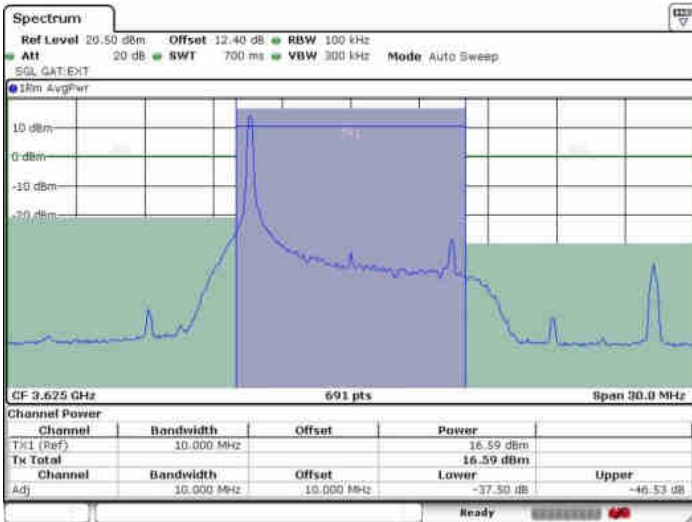

LTE Band 48 / 10MHz

64QAM

MiddleChannel / 1RB0

Middle Channel / 1RBmax

Date: 6 JUL 2020 22:15:43