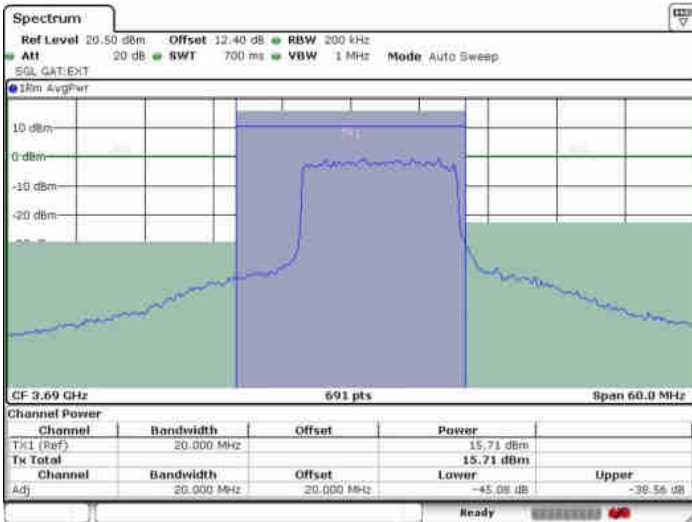

Highest Channel / FullIRB

N/A

Date: 6 JUL 2020 23:55:31