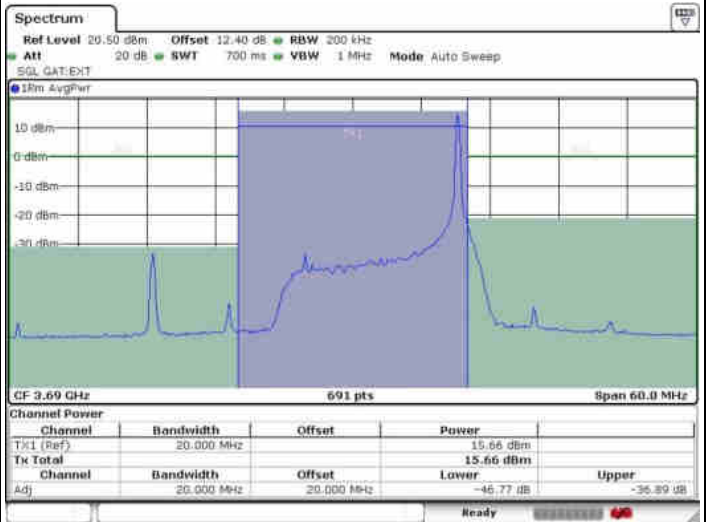

Date: 7 JUL 2020 00:09:50