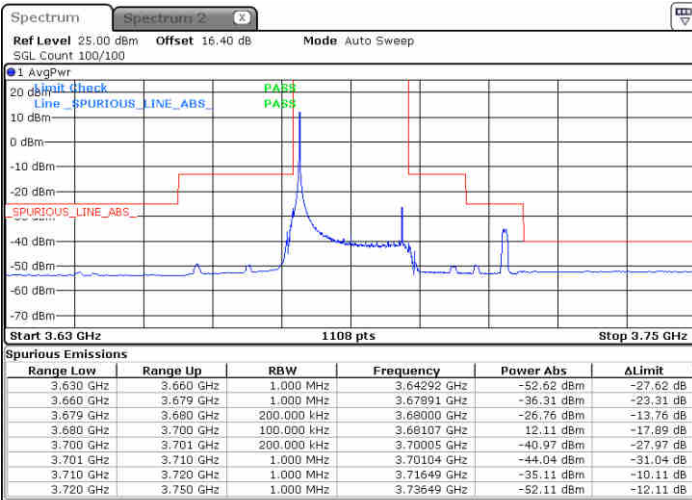

Middle Channel / FullIRB

N/A

Date: 23 JUN 2020 18:49:03

LTE Band 48 / 20MHz

QPSK

Highest Channel / 1RB0

Highest Channel / 1RBmax

Date: 23 JUN 2020 19:07:39

Date: 23 JUN 2020 19:19:37

Highest Channel / FullIRB

N/A

Date: 23 JUN 2020 18:55:40

LTE Band 48 / 5MHz

16QAM

Lowest Channel / 1RB0

Lowest Channel / 1RBmax