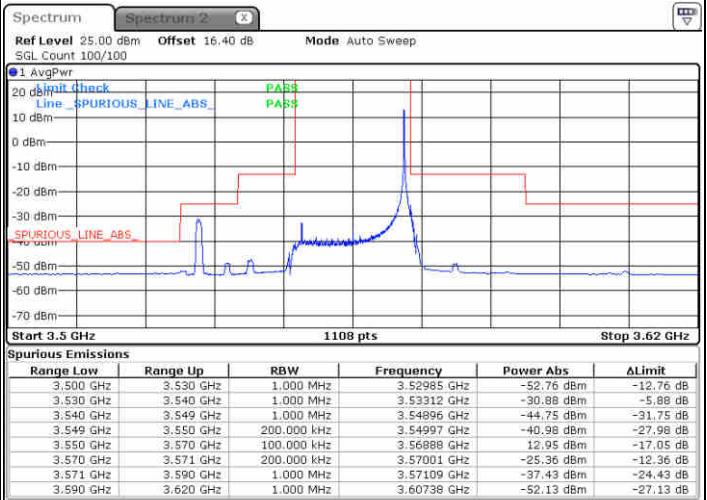

Date: 23 JUN 2020 18:38:23

Middle Channel / FullIRB

N/A

Date: 23 JUN 2020 18:22:38

LTE Band 48 / 15MHz

16QAM

Highest Channel / 1RB0

Highest Channel / 1RBmax

Date: 23 JUN 2020 18:14:40

Date: 23 JUN 2020 18:42:22

Highest Channel / FullIRB

N/A

Date: 23 JUN 2020 18:26:36

LTE Band 48 / 20MHz

16QAM

Lowest Channel / 1RB0

Lowest Channel / 1RBmax

Date: 23 JUN 2020 18:58:22

Date: 23 JUN 2020 19:10:20

Lowest Channel / FullRB

N/A

Date: 23 JUN 2020 18:46:23

LTE Band 48 / 20MHz

16QAM