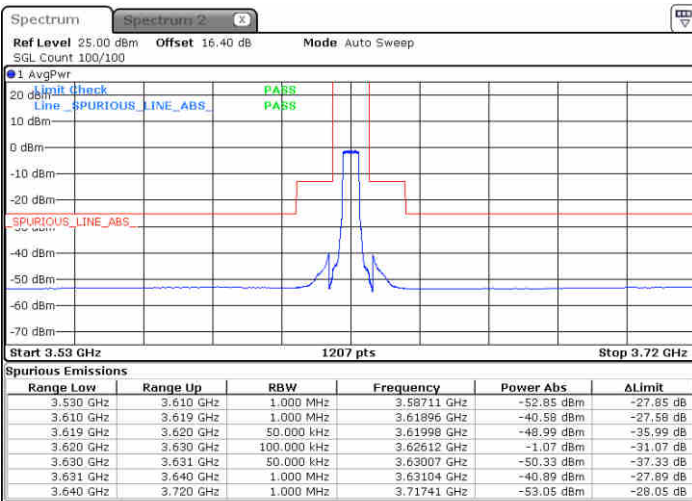

Date: 23 JUN 2020 16:54:51

Date: 23 JUN 2020 17:18:47

Lowest Channel / FullIRB

N/A

Date: 23 JUN 2020 17:06:49

LTE Band 48 / 5MHz

16QAM

Middle Channel / 1RB0

Middle Channel / 1RBmax

Date: 23 JUN 2020 16:58:51

Date: 23 JUN 2020 17:22:47

Middle Channel / FullIRB

N/A

Date: 23 JUN 2020 17:10:49

LTE Band 48 / 5MHz

16QAM

Highest Channel / 1RB0

Highest Channel / 1RBmax

Date: 23 JUN 2020 17:02:50

Date: 23 JUN 2020 17:26:46

Highest Channel / FullIRB

N/A

Date: 23 JUN 2020 17:14:47

LTE Band 48 / 10MHz