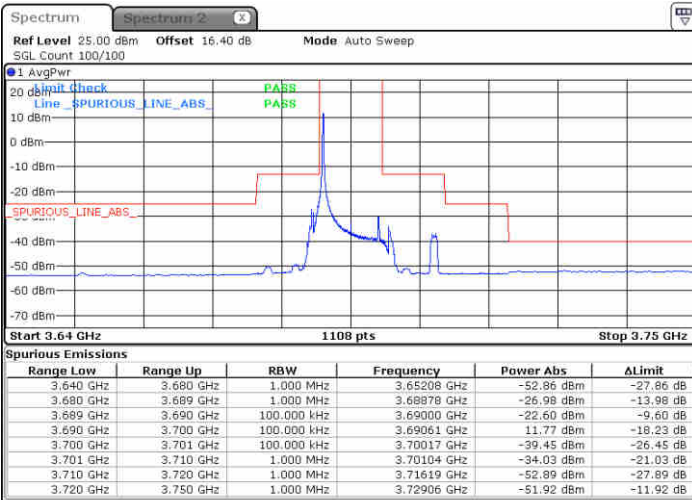

Highest Channel / FullIRB

N/A

Date: 23 JUN 2020 17:16:07

LTE Band 48 / 10MHz

64QAM

Lowest Channel / 1RB0

Lowest Channel / 1RBmax

Date: 23 JUN 2020 17:29:26

Date: 23 JUN 2020 17:53:24

Lowest Channel / FullIRB

N/A

Date: 23 JUN 2020 17:41:25

LTE Band 48 / 10MHz

64QAM

MiddleChannel / 1RB0

Middle Channel / 1RBmax

Date: 23 JUN 2020 17:36:06

Date: 23 JUN 2020 18:00:03

Middle Channel / FullIRB

N/A

Date: 23 JUN 2020 17:48:04

LTE Band 48 / 10MHz

64QAM

Highest Channel / 1RB0

Highest Channel / 1RBmax

Date: 23 JUN 2020 17:37:25

Date: 23 JUN 2020 18:01:23

Highest Channel / FullIRB

N/A

Date: 23 JUN 2020 17:49:24

LTE Band 48 / 15MHz

64QAM