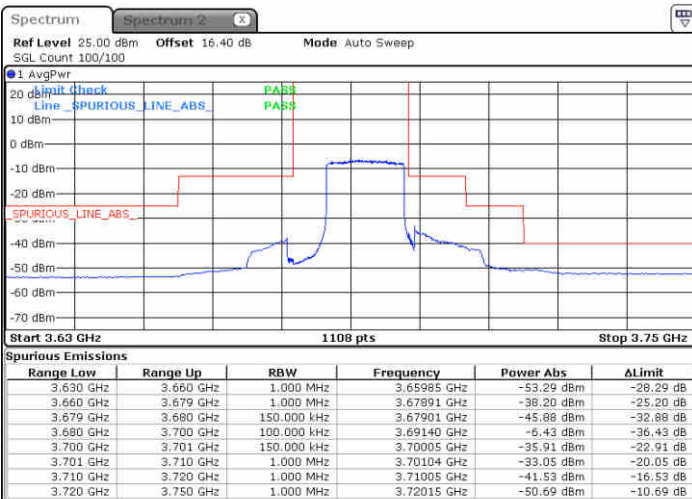

LTE Band 48 / 15MHz

QPSK

Highest Channel / 1RB0

Highest Channel / 1RBmax

Date: 23 JUN 2020 18:13:20

Date: 23 JUN 2020 18:41:02

Highest Channel / FullIRB

N/A

Date: 23 JUN 2020 18:25:17

LTE Band 48 / 20MHz

QPSK

Lowest Channel / 1RB0

Lowest Channel / 1RBmax

Date: 23 JUN 2020 18:59:42

Date: 23 JUN 2020 19:11:40

Lowest Channel / FullIRB