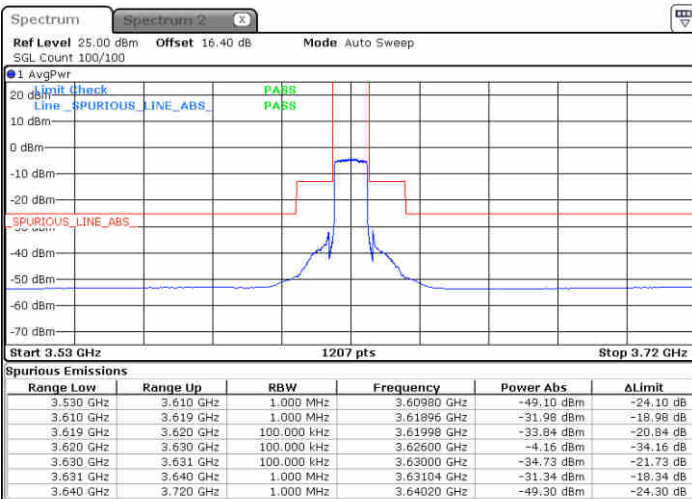

Highest Channel / 1RB0

Highest Channel / 1RBmax

Date: 23 JUN 2020 17:02:50

Date: 23 JUN 2020 17:26:46

Highest Channel / FullIRB

N/A

Date: 23 JUN 2020 17:14:47

LTE Band 48 / 10MHz

LTE Band 48 / 10MHz

16QAM

MiddleChannel / 1RB0

Middle Channel / 1RBmax

Date: 23 JUN 2020 17:34:46

Date: 23 JUN 2020 17:58:44

Middle Channel / FullIRB

N/A

Date: 23 JUN 2020 17:46:45

LTE Band 48 / 10MHz

16QAM

Highest Channel / 1RB0

Highest Channel / 1RBmax

Date: 23 JUN 2020 17:38:45

Date: 23 JUN 2020 18:02:42

Highest Channel / FullIRB