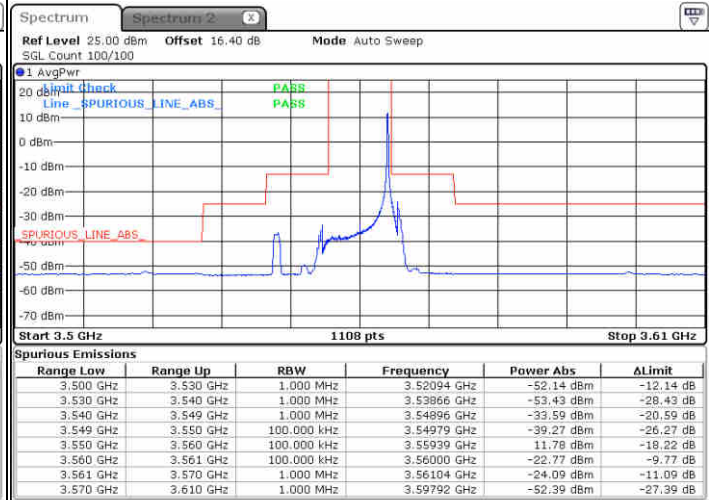

N/A

Date: 23 JUN 2020 17:12:08

LTE Band 48 / 5MHz

QPSK

Highest Channel / 1RB0

Highest Channel / 1RBmax

Date: 23 JUN 2020 17:01:30

Date: 23 JUN 2020 17:25:28

Highest Channel / FullIRB

N/A

Date: 23 JUN 2020 17:13:28

LTE Band 48 / 10MHz

QPSK

Lowest Channel / 1RB0

Lowest Channel / 1RBmax

Date: 23 JUN 2020 17:32:06

Date: 23 JUN 2020 17:58:04

Lowest Channel / FullIRB

N/A

Date: 23 JUN 2020 17:44:05

LTE Band 48 / 10MHz

QPSK

MiddleChannel / 1RB0

Middle Channel / 1RBmax