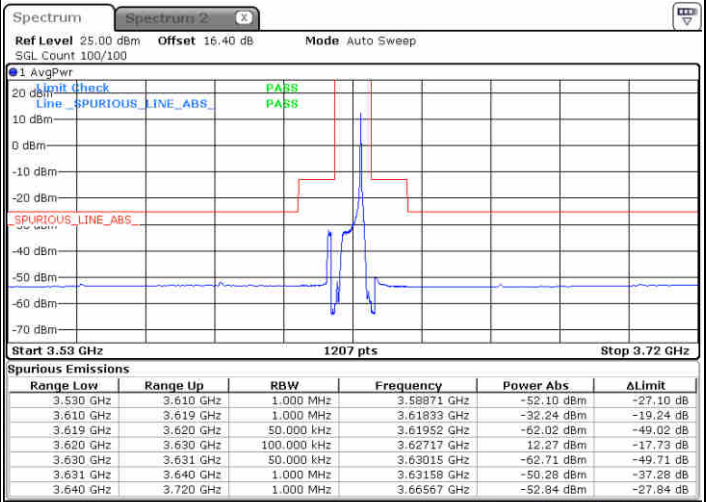

LTE Band 48 / 5MHz

64QAM

Lowest Channel / 1RB0

Lowest Channel / 1RBmax

Date: 23 JUN 2020 16:56:11

Date: 23 JUN 2020 17:20:07

Lowest Channel / FullIRB

N/A

Date: 23 JUN 2020 17:08:09

LTE Band 48 / 5MHz

64QAM

Middle Channel / 1RB0

Middle Channel / 1RBmax

Date: 23 JUN 2020 16:57:31

Date: 23 JUN 2020 17:21:27

Middle Channel / FullIRB

N/A

Date: 23 JUN 2020 17:09:29

LTE Band 48 / 5MHz

64QAM

Highest Channel / 1RB0

Highest Channel / 1RBmax

Date: 23 JUN 2020 17:04:09

Date: 23 JUN 2020 17:28:06

Highest Channel / FullIRB

N/A

Date: 23 JUN 2020 17:16:07

LTE Band 48 / 10MHz

64QAM

Lowest Channel / 1RB0

Lowest Channel / 1RBmax

Date: 23 JUN 2020 17:29:26