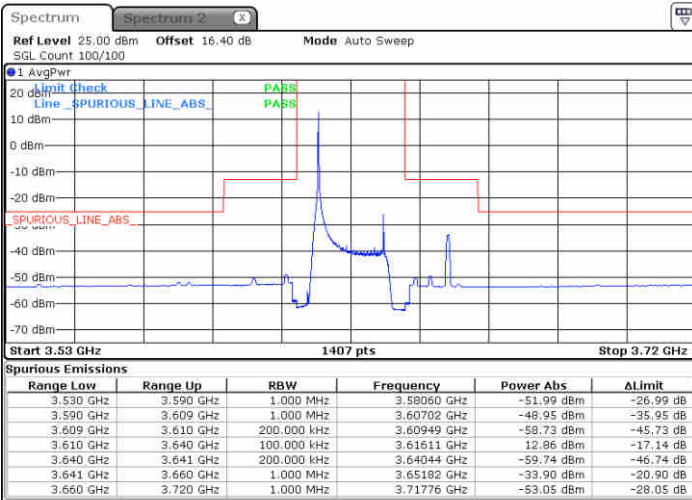

Date: 23 JUN 2020 18:14:40

Date: 23 JUN 2020 18:42:22

Highest Channel / FullIRB

N/A

Date: 23 JUN 2020 18:26:36

LTE Band 48 / 20MHz

16QAM

Lowest Channel / 1RB0

Lowest Channel / 1RBmax

Date: 23 JUN 2020 18:58:22

Date: 23 JUN 2020 19:10:20

Lowest Channel / FullRB

N/A

Date: 23 JUN 2020 18:46:23

LTE Band 48 / 20MHz

16QAM

Middle Channel / 1RB0

Middle Channel / 1RBmax

Date: 23 JUN 2020 19:02:21

Date: 23 JUN 2020 19:14:18

Middle Channel / FullIRB

N/A

Date: 23 JUN 2020 18:50:22

LTE Band 48 / 20MHz