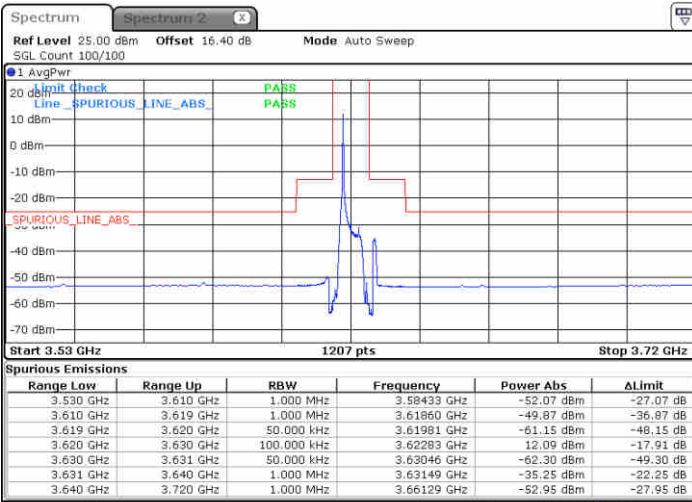

Conducted Band Edge

LTE Band 48 / 5MHz

QPSK

Middle Channel / 1RB0

Middle Channel / 1RBmax

Date: 23 JUN 2020 17:00:10

Date: 23 JUN 2020 17:24:06

Middle Channel / FullIRB

N/A

Date: 23 JUN 2020 17:12:08

LTE Band 48 / 5MHz

QPSK

Highest Channel / 1RB0

Highest Channel / 1RBmax

Date: 23 JUN 2020 17:01:30

Date: 23 JUN 2020 17:25:28

Highest Channel / FullIRB

N/A

Date: 23 JUN 2020 17:13:28

LTE Band 48 / 10MHz

QPSK

Lowest Channel / 1RB0

Lowest Channel / 1RBmax

Date: 23 JUN 2020 17:32:06