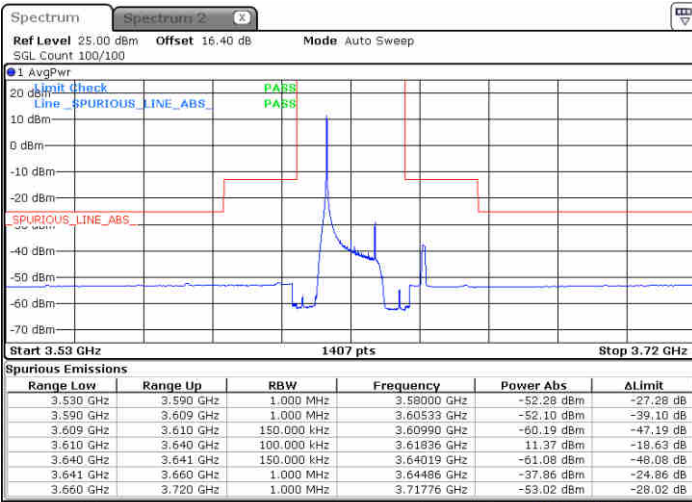

LTE Band 48 / 15MHz

64QAM

Middle Channel / 1RB0

Middle Channel / 1RBmax

Date: 23 JUN 2020 18:09:22