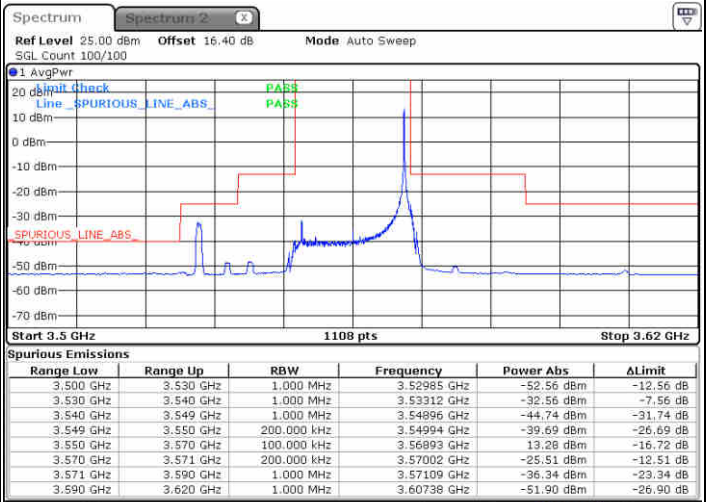

LTE Band 48 / 15MHz

QPSK

Highest Channel / 1RB0

Highest Channel / 1RBmax

Date: 23 JUN 2020 18:13:20

Date: 23 JUN 2020 18:41:02

Highest Channel / FullIRB

N/A

Date: 23 JUN 2020 18:25:17

LTE Band 48 / 20MHz

QPSK

Lowest Channel / 1RB0

Lowest Channel / 1RBmax

Date: 23 JUN 2020 18:59:42

Date: 23 JUN 2020 19:11:40

Lowest Channel / FullIRB

N/A

Date: 23 JUN 2020 18:47:44

LTE Band 48 / 20MHz

QPSK

Middle Channel / 1RB0

Middle Channel / 1RBmax

Date: 23 JUN 2020 19:01:01

Date: 23 JUN 2020 19:12:59

Middle Channel / FullIRB

N/A

Date: 23 JUN 2020 18:49:03

LTE Band 48 / 20MHz

QPSK

Highest Channel / 1RB0

Highest Channel / 1RBmax

Date: 23 JUN 2020 19:07:39