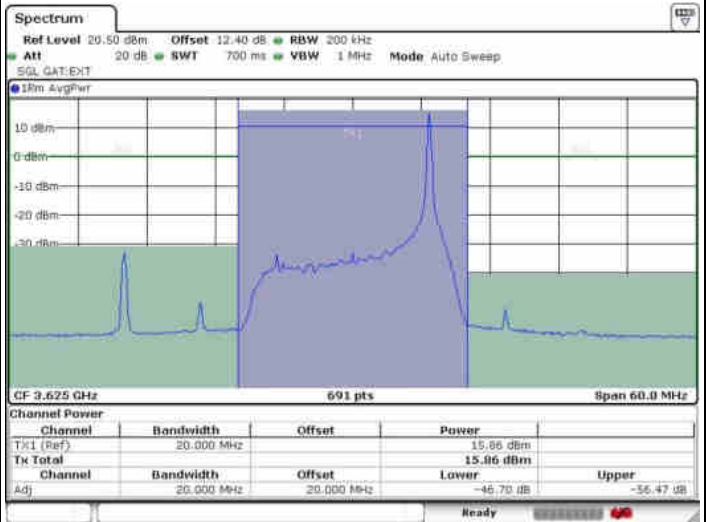

Lowest Channel / FullIRB

N/A

Date: 6 JUL 2020 22:38:02

LTE Band 48 / 15MHz

64QAM

Middle Channel / 1RB0

Middle Channel / 1RBmax

Date: 6 JUL 2020 23:21:55