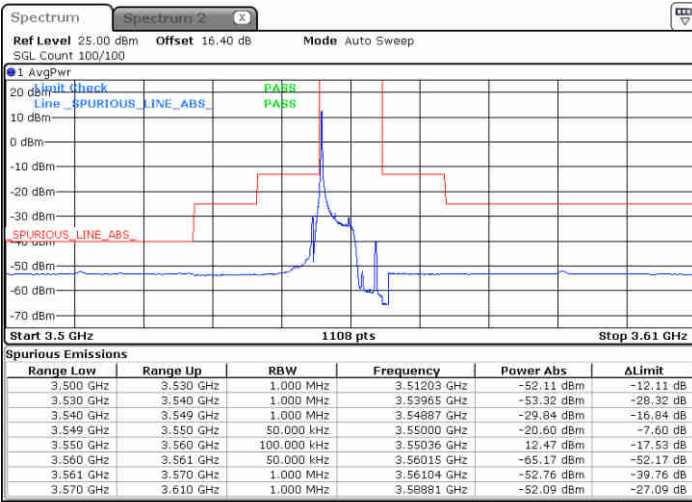

Middle Channel / FullIRB

N/A

Date: 23 JUN 2020 18:49:03

LTE Band 48 / 20MHz

QPSK

Highest Channel / 1RB0

Highest Channel / 1RBmax

Date: 23 JUN 2020 19:07:39

Date: 23 JUN 2020 19:19:37

Highest Channel / FullIRB

N/A

Date: 23 JUN 2020 18:55:40

LTE Band 48 / 5MHz

16QAM

Lowest Channel / 1RB0

Lowest Channel / 1RBmax

Date: 23 JUN 2020 16:54:51

Date: 23 JUN 2020 17:18:47

Lowest Channel / FullIRB

N/A

Date: 23 JUN 2020 17:06:49

LTE Band 48 / 5MHz

16QAM

Middle Channel / 1RB0