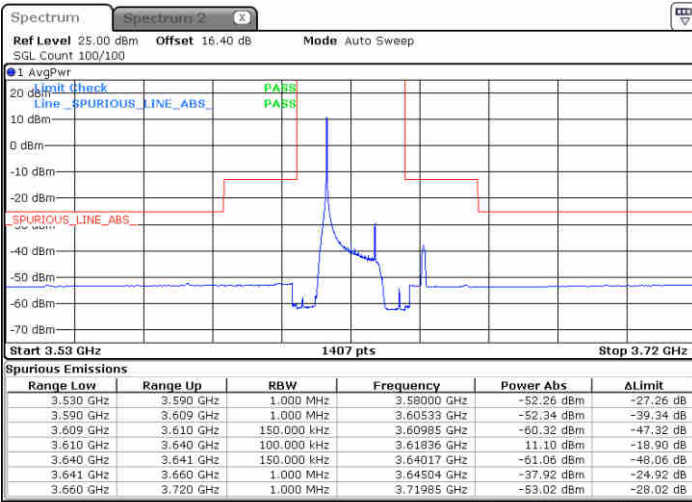

LTE Band 48 / 15MHz

QPSK

Middle Channel / 1RB0

Middle Channel / 1RBmax

Date: 23 JUN 2020 18:12:00