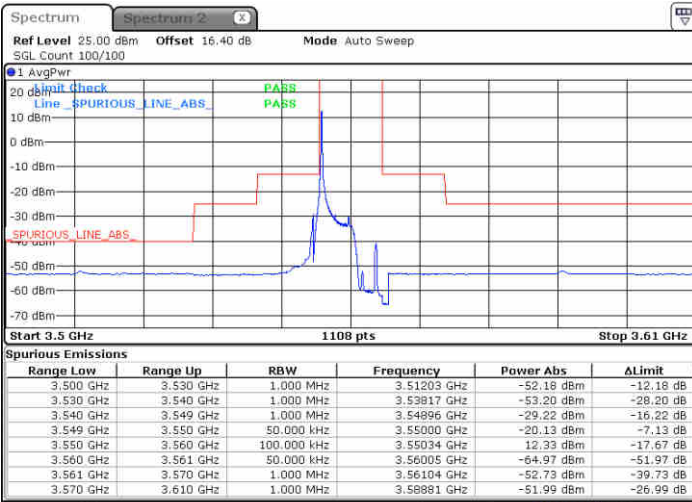

Middle Channel / 1RB0

Middle Channel / 1RBmax

Date: 23 JUN 2020 19:02:21

Date: 23 JUN 2020 19:14:18

Middle Channel / FullIRB

N/A

Date: 23 JUN 2020 18:50:22

LTE Band 48 / 20MHz

16QAM

Highest Channel / 1RB0

Highest Channel / 1RBmax

Date: 23 JUN 2020 19:06:19

Date: 23 JUN 2020 19:18:17

Highest Channel / FullIRB

N/A

Date: 23 JUN 2020 18:54:21

LTE Band 48 / 5MHz

64QAM

Lowest Channel / 1RB0

Lowest Channel / 1RBmax

Date: 23 JUN 2020 16:56:11

Date: 23 JUN 2020 17:20:07

Lowest Channel / FullIRB

N/A