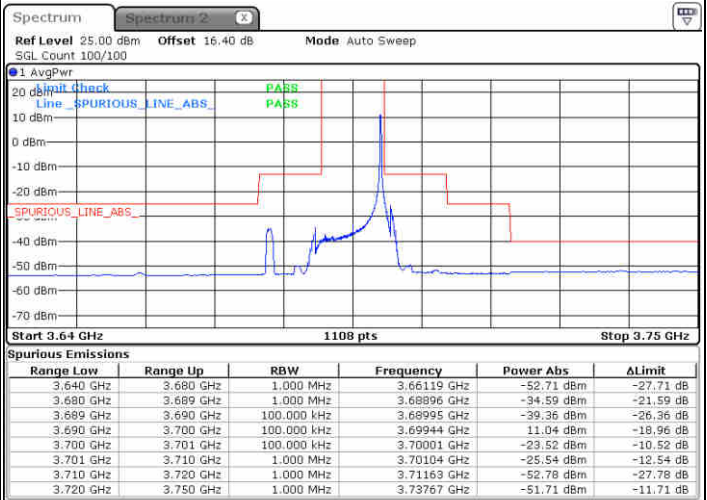

Highest Channel / FullIRB

N/A

Date: 23 JUN 2020 17:16:07

LTE Band 48 / 10MHz

64QAM

Lowest Channel / 1RB0

Lowest Channel / 1RBmax

Date: 23 JUN 2020 17:29:26

Date: 23 JUN 2020 17:53:24

Lowest Channel / FullIRB

N/A

Date: 23 JUN 2020 17:41:25

LTE Band 48 / 10MHz

64QAM

MiddleChannel / 1RB0

Middle Channel / 1RBmax

Date: 23 JUN 2020 17:36:06

Date: 23 JUN 2020 18:00:03

Middle Channel / FullIRB

N/A

Date: 23 JUN 2020 17:48:04

LTE Band 48 / 10MHz

64QAM

Highest Channel / 1RB0

Highest Channel / 1RBmax

Date: 23 JUN 2020 17:37:25

Date: 23 JUN 2020 18:01:23

Highest Channel / FullIRB

N/A

Date: 23 JUN 2020 17:49:24

LTE Band 48 / 15MHz

64QAM