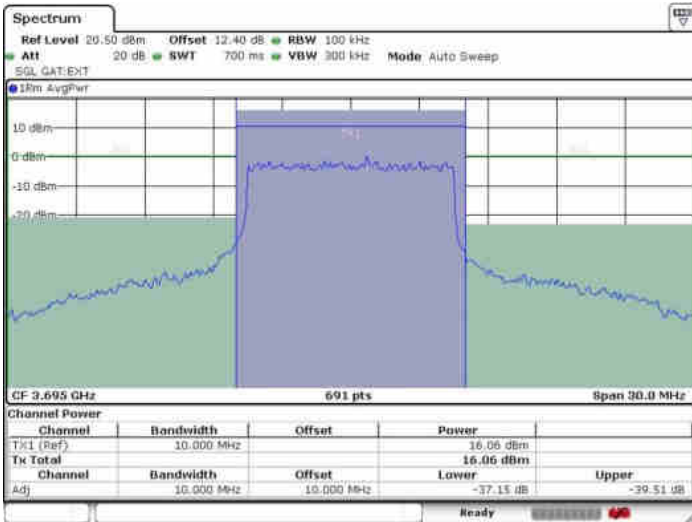

Highest Channel / FullIRB

N/A

Date: 6 JUL 2020 22:32:28