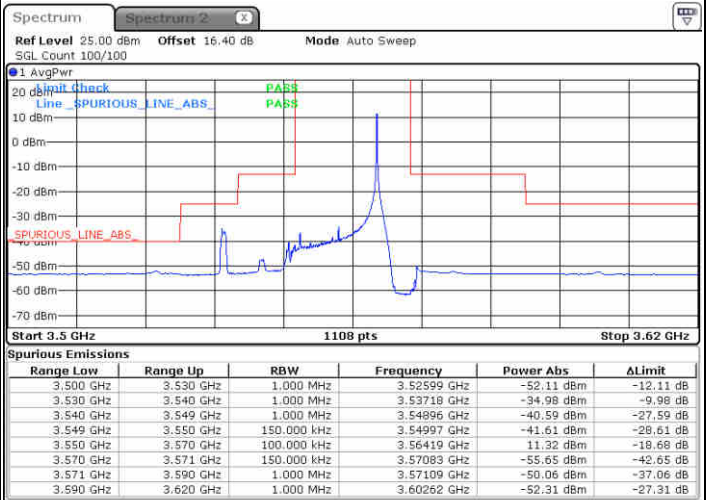

Date: 23 JUN 2020 17:46:45

LTE Band 48 / 10MHz

16QAM

Highest Channel / 1RB0

Highest Channel / 1RBmax

Date: 23 JUN 2020 17:38:45

Date: 23 JUN 2020 18:02:42

Highest Channel / FullIRB

N/A

Date: 23 JUN 2020 17:50:44

LTE Band 48 / 15MHz

16QAM

Lowest Channel / 1RB0

Lowest Channel / 1RBmax

Date: 23 JUN 2020 18:06:43

Date: 23 JUN 2020 18:34:25

Lowest Channel / FullRB

N/A

Date: 23 JUN 2020 18:18:39

LTE Band 48 / 15MHz

16QAM

Middle Channel / 1RB0

Middle Channel / 1RBmax

Date: 23 JUN 2020 18:10:41