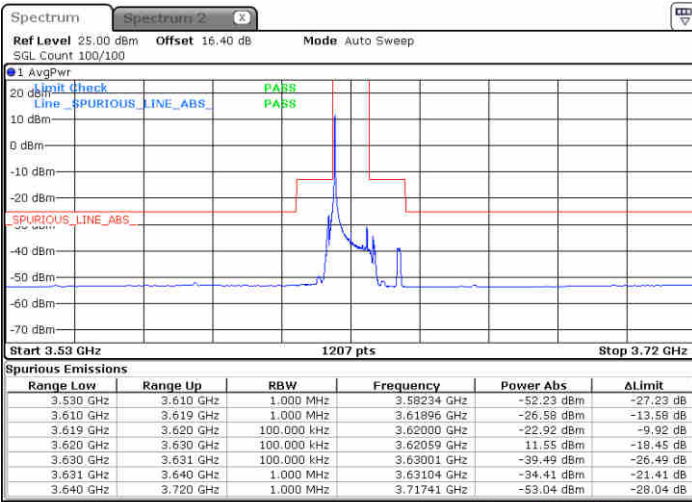

Highest Channel / FullIRB

N/A

Date: 23 JUN 2020 17:13:28

LTE Band 48 / 10MHz

QPSK

Lowest Channel / 1RB0

Lowest Channel / 1RBmax

Date: 23 JUN 2020 17:32:06

Date: 23 JUN 2020 17:58:04

Lowest Channel / FullIRB

N/A

Date: 23 JUN 2020 17:44:05

LTE Band 48 / 10MHz

QPSK

MiddleChannel / 1RB0

Middle Channel / 1RBmax

Date: 23 JUN 2020 17:33:26

Date: 23 JUN 2020 17:57:24

Middle Channel / FullIRB

N/A

Date: 23 JUN 2020 17:45:25

LTE Band 48 / 10MHz

QPSK

Highest Channel / 1RB0

Highest Channel / 1RBmax

Date: 23 JUN 2020 17:40:05

Date: 23 JUN 2020 18:04:02

Highest Channel / FullIRB

N/A

Date: 23 JUN 2020 17:52:04

LTE Band 48 / 15MHz

QPSK