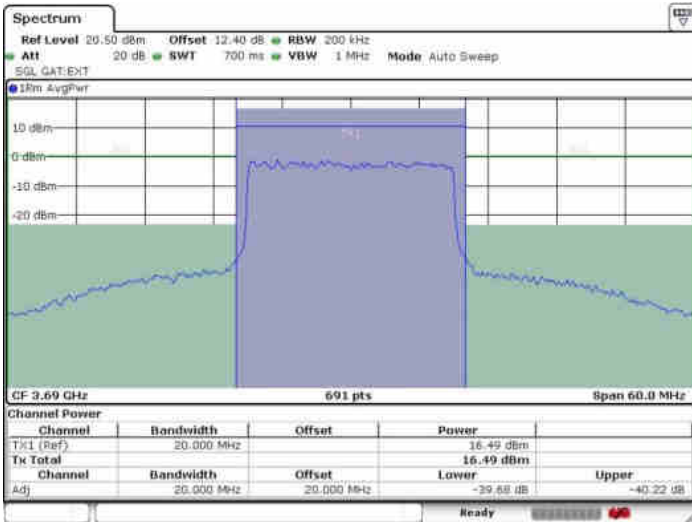

64QAM

Highest Channel / 1RB0

Highest Channel / 1RBmax

Date: 7 JUL 2020 01:09:04

Date: 7 JUL 2020 01:21:15

Highest Channel / FullRB

N/A

Date: 7 JUL 2020 01:07:36