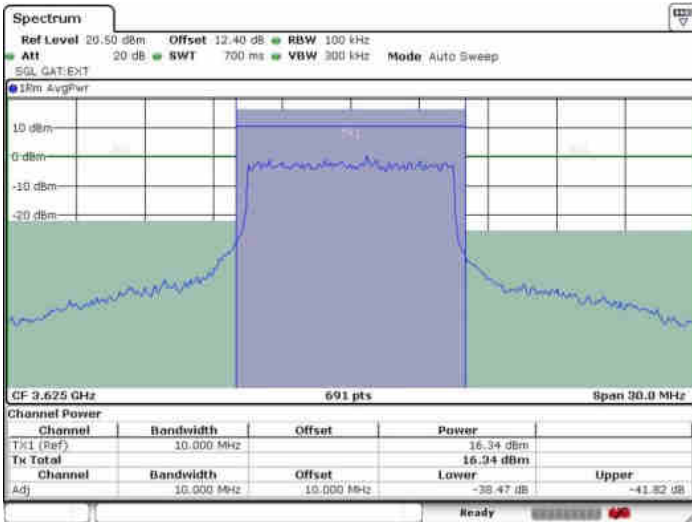

Date: 6 JUL 2020 22:05:17

LTE Band 48 / 10MHz

64QAM

Highest Channel / 1RB0

Highest Channel / 1RBmax

Date: 6 JUL 2020 22:25:45

Date: 6 JUL 2020 22:24:14

Highest Channel / FullIRB