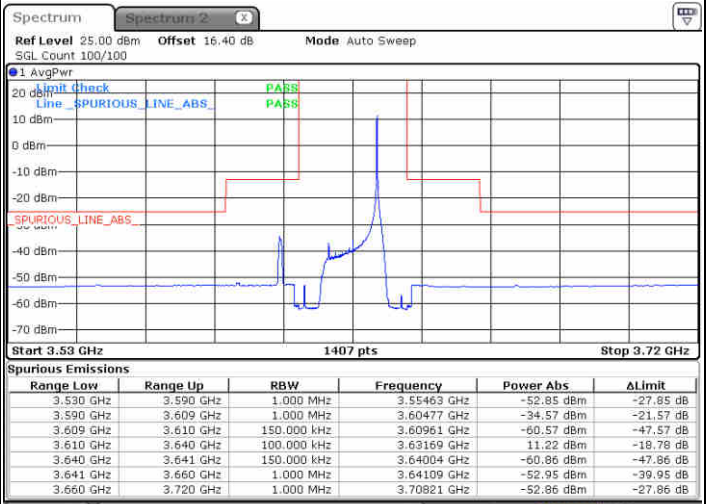

N/A

Date: 23 JUN 2020 17:50:44

LTE Band 48 / 15MHz

16QAM

Lowest Channel / 1RB0

Lowest Channel / 1RBmax

Date: 23 JUN 2020 18:06:43

Date: 23 JUN 2020 18:34:25

Lowest Channel / FullRB

N/A

Date: 23 JUN 2020 18:18:39

LTE Band 48 / 15MHz

16QAM

Middle Channel / 1RB0

Middle Channel / 1RBmax

Date: 23 JUN 2020 18:10:41

Date: 23 JUN 2020 18:38:23

Middle Channel / FullIRB

N/A

Date: 23 JUN 2020 18:22:38

LTE Band 48 / 15MHz

16QAM

Highest Channel / 1RB0

Highest Channel / 1RBmax

Date: 23 JUN 2020 18:14:40

Date: 23 JUN 2020 18:42:22

Highest Channel / FullIRB

N/A

Date: 23 JUN 2020 18:26:36

LTE Band 48 / 20MHz

16QAM

Lowest Channel / 1RB0