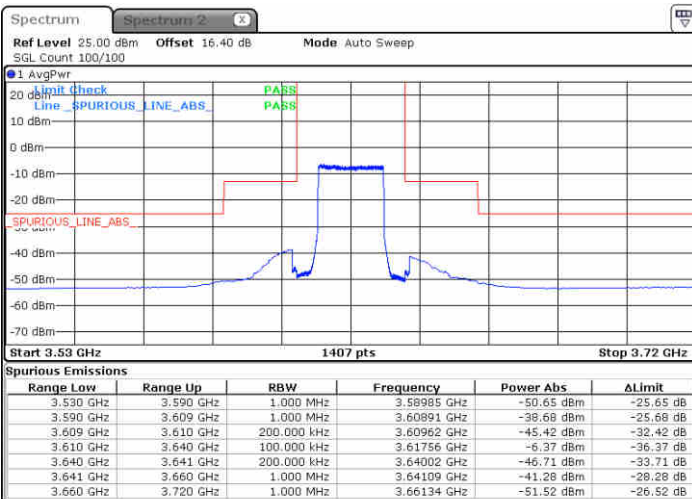

Lowest Channel / 1RBmax

Date: 23 JUN 2020 18:58:22

Date: 23 JUN 2020 19:10:20

Lowest Channel / FullRB

N/A

Date: 23 JUN 2020 18:46:23

LTE Band 48 / 20MHz

16QAM

Middle Channel / 1RB0

Middle Channel / 1RBmax

Date: 23 JUN 2020 19:02:21

Date: 23 JUN 2020 19:14:18

Middle Channel / FullIRB

N/A

Date: 23 JUN 2020 18:50:22

LTE Band 48 / 20MHz