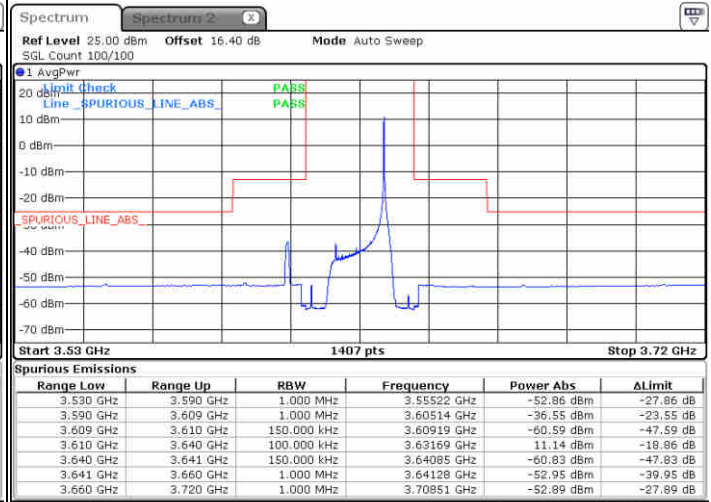

Date: 23 JUN 2020 18:39:42