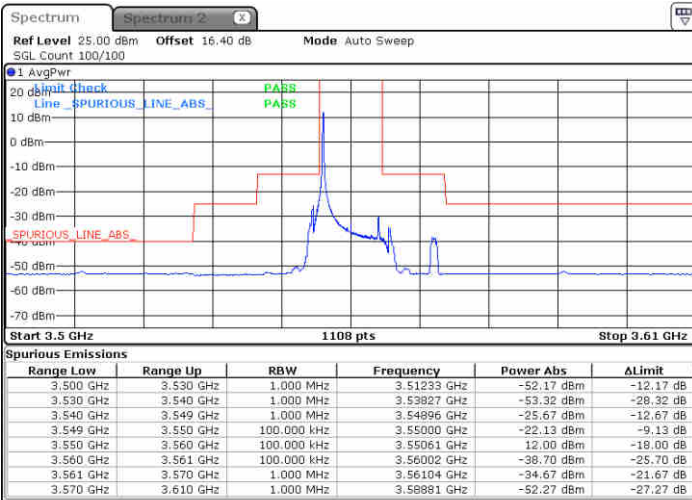

N/A

Date: 23 JUN 2020 17:09:29

LTE Band 48 / 5MHz

64QAM

Highest Channel / 1RB0

Highest Channel / 1RBmax

Date: 23 JUN 2020 17:04:09

Date: 23 JUN 2020 17:28:06

Highest Channel / FullIRB

N/A

Date: 23 JUN 2020 17:16:07

LTE Band 48 / 10MHz

64QAM

Lowest Channel / 1RB0

Lowest Channel / 1RBmax

Date: 23 JUN 2020 17:29:26

Date: 23 JUN 2020 17:53:24

Lowest Channel / FullIRB

N/A

Date: 23 JUN 2020 17:41:25

LTE Band 48 / 10MHz

64QAM

MiddleChannel / 1RB0

Middle Channel / 1RBmax