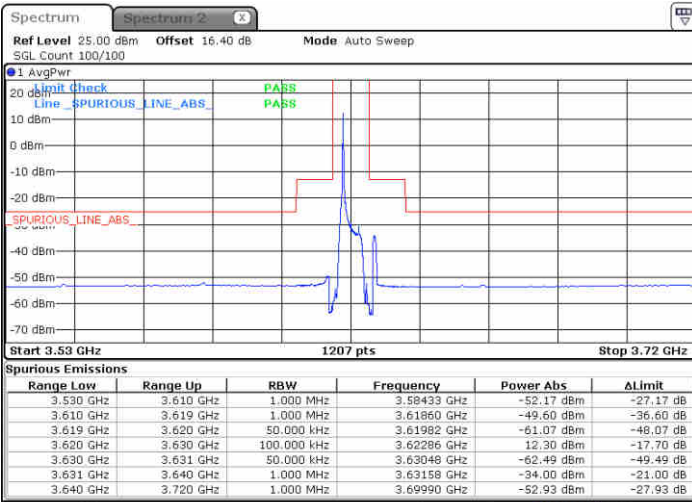

Date: 23 JUN 2020 19:19:37

Highest Channel / FullIRB

N/A

Date: 23 JUN 2020 18:55:40

LTE Band 48 / 5MHz

16QAM

Lowest Channel / 1RB0

Lowest Channel / 1RBmax

Date: 23 JUN 2020 16:54:51

Date: 23 JUN 2020 17:18:47

Lowest Channel / FullIRB

N/A

Date: 23 JUN 2020 17:06:49

LTE Band 48 / 5MHz

16QAM

Middle Channel / 1RB0

Middle Channel / 1RBmax

Date: 23 JUN 2020 16:58:51

Date: 23 JUN 2020 17:22:47

Middle Channel / FullIRB

N/A

Date: 23 JUN 2020 17:10:49

LTE Band 48 / 5MHz

16QAM

Highest Channel / 1RB0

Highest Channel / 1RBmax

Date: 23 JUN 2020 17:02:50

Date: 23 JUN 2020 17:26:46

Highest Channel / FullIRB

N/A

Date: 23 JUN 2020 17:14:47

LTE Band 48 / 10MHz