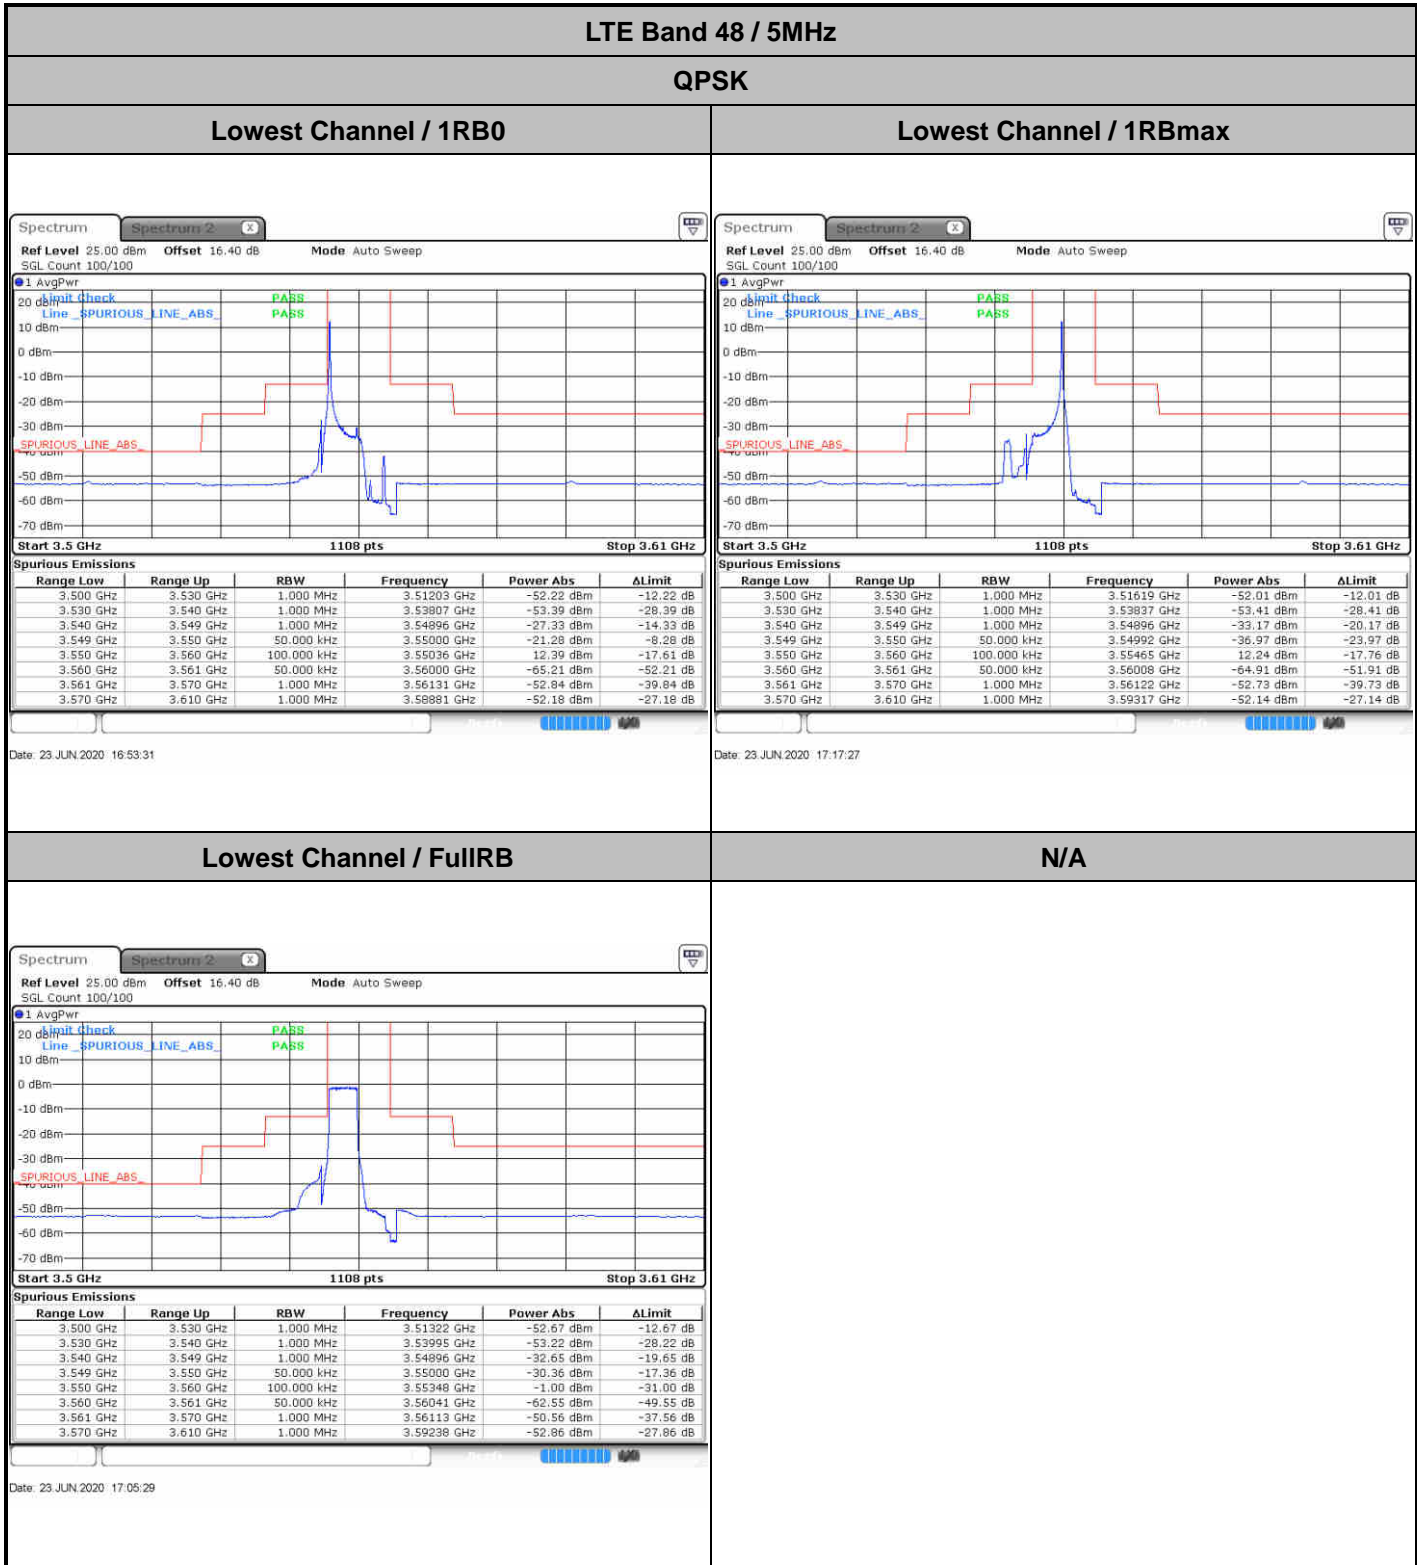

Middle Channel / 1RB0

Middle Channel / 1RBmax

Date: 7 JUL 2020 00:59:55

Date: 7 JUL 2020 00:41:50

Middle Channel / FullIRB

N/A

Date: 7 JUL 2020 01:01:09

LTE Band 48 / 20MHz

64QAM

Highest Channel / 1RB0

Highest Channel / 1RBmax

Date: 7 JUL 2020 01:09:04

Date: 7 JUL 2020 01:21:15

Highest Channel / FullRB

N/A

Date: 7 JUL 2020 01:07:36

Conducted Band Edge

LTE Band 48 / 5MHz

QPSK

Middle Channel / 1RB0

Middle Channel / 1RBmax

Date: 23 JUN 2020 17:00:10

Date: 23 JUN 2020 17:24:06

Middle Channel / FullIRB