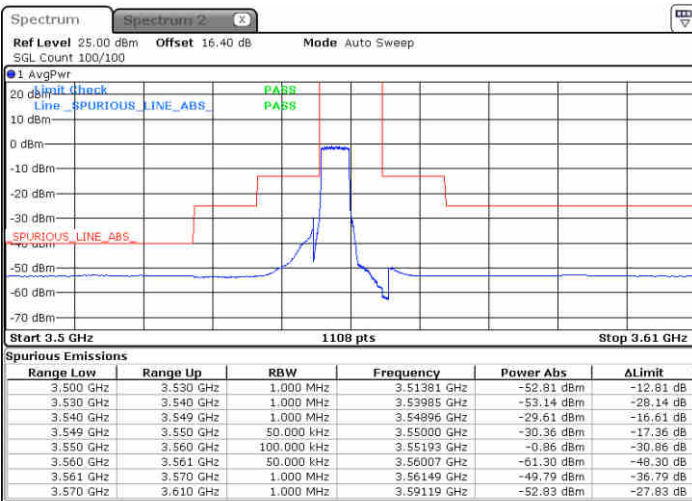

16QAM

Highest Channel / 1RB0

Highest Channel / 1RBmax

Date: 23 JUN 2020 19:06:19

Date: 23 JUN 2020 19:18:17

Highest Channel / FullIRB

N/A

Date: 23 JUN 2020 18:54:21

LTE Band 48 / 5MHz

64QAM

Lowest Channel / 1RB0

Lowest Channel / 1RBmax

Date: 23 JUN 2020 16:56:11

Date: 23 JUN 2020 17:20:07

Lowest Channel / FullIRB

N/A

Date: 23 JUN 2020 17:08:09

LTE Band 48 / 5MHz

64QAM

Middle Channel / 1RB0

Middle Channel / 1RBmax

Date: 23 JUN 2020 16:57:31

Date: 23 JUN 2020 17:21:27

Middle Channel / FullIRB

N/A

Date: 23 JUN 2020 17:09:29

LTE Band 48 / 5MHz

64QAM

Highest Channel / 1RB0

Highest Channel / 1RBmax

Date: 23 JUN 2020 17:04:09

Date: 23 JUN 2020 17:28:06