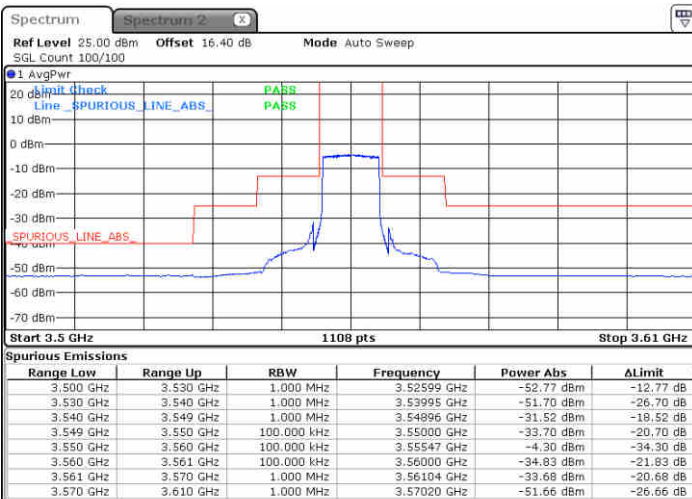

N/A

Date: 23 JUN 2020 17:12:08

LTE Band 48 / 5MHz

QPSK

Highest Channel / 1RB0

Highest Channel / 1RBmax

Date: 23 JUN 2020 17:01:30

Date: 23 JUN 2020 17:25:28

Highest Channel / FullIRB

N/A

Date: 23 JUN 2020 17:13:28

LTE Band 48 / 10MHz

QPSK

Lowest Channel / 1RB0

Lowest Channel / 1RBmax

Date: 23 JUN 2020 17:32:06

Date: 23 JUN 2020 17:58:04

Lowest Channel / FullIRB

N/A

Date: 23 JUN 2020 17:44:05

LTE Band 48 / 10MHz

QPSK

MiddleChannel / 1RB0

Middle Channel / 1RBmax