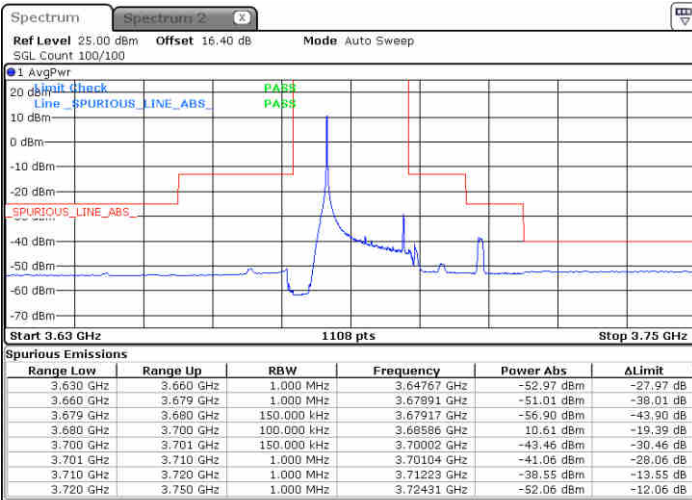

Lowest Channel / 1RB0

Lowest Channel / 1RBmax

Date: 23 JUN 2020 18:05:23

Date: 23 JUN 2020 18:29:16

Lowest Channel / FullIRB

N/A

Date: 23 JUN 2020 18:17:20

LTE Band 48 / 15MHz

QPSK

Middle Channel / 1RB0

Middle Channel / 1RBmax

Date: 23 JUN 2020 18:12:00

Date: 23 JUN 2020 18:39:42

Middle Channel / FullIRB

N/A

Date: 23 JUN 2020 18:23:57

LTE Band 48 / 15MHz

QPSK

Highest Channel / 1RB0

Highest Channel / 1RBmax

Date: 23 JUN 2020 18:13:20

Date: 23 JUN 2020 18:41:02

Highest Channel / FullIRB

N/A