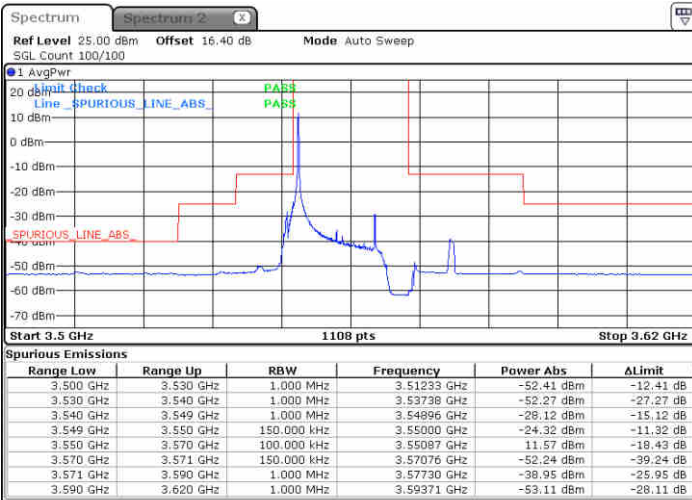

Date: 23 JUN 2020 17:46:45

LTE Band 48 / 10MHz

16QAM

Highest Channel / 1RB0

Highest Channel / 1RBmax

Date: 23 JUN 2020 17:38:45

Date: 23 JUN 2020 18:02:42

Highest Channel / FullIRB

N/A

Date: 23 JUN 2020 17:50:44

LTE Band 48 / 15MHz

16QAM

Lowest Channel / 1RB0

Lowest Channel / 1RBmax

Date: 23 JUN 2020 18:06:43

Date: 23 JUN 2020 18:34:25

Lowest Channel / FullRB

N/A

Date: 23 JUN 2020 18:18:39

LTE Band 48 / 15MHz

16QAM

Middle Channel / 1RB0

Middle Channel / 1RBmax

Date: 23 JUN 2020 18:10:41