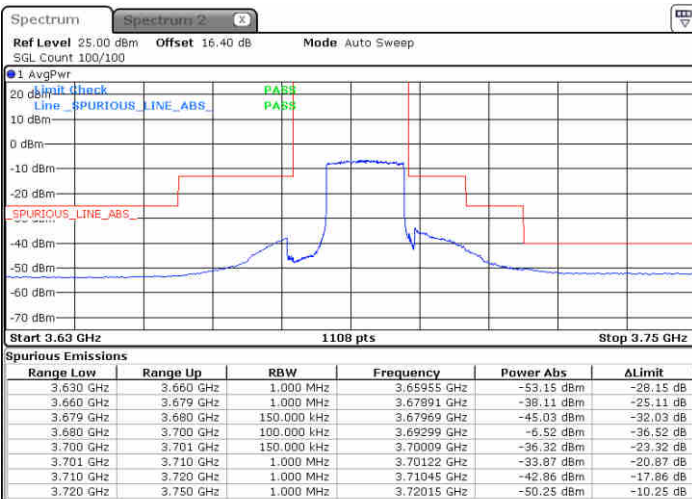

Lowest Channel / FullRB

N/A

Date: 23 JUN 2020 18:18:39

LTE Band 48 / 15MHz

16QAM

Middle Channel / 1RB0

Middle Channel / 1RBmax

Date: 23 JUN 2020 18:10:41

Date: 23 JUN 2020 18:38:23

Middle Channel / FullIRB

N/A

Date: 23 JUN 2020 18:22:38

LTE Band 48 / 15MHz

16QAM

Highest Channel / 1RB0

Highest Channel / 1RBmax

Date: 23 JUN 2020 18:14:40

Date: 23 JUN 2020 18:42:22

Highest Channel / FullIRB

N/A

Date: 23 JUN 2020 18:26:36

LTE Band 48 / 20MHz

16QAM

Lowest Channel / 1RB0