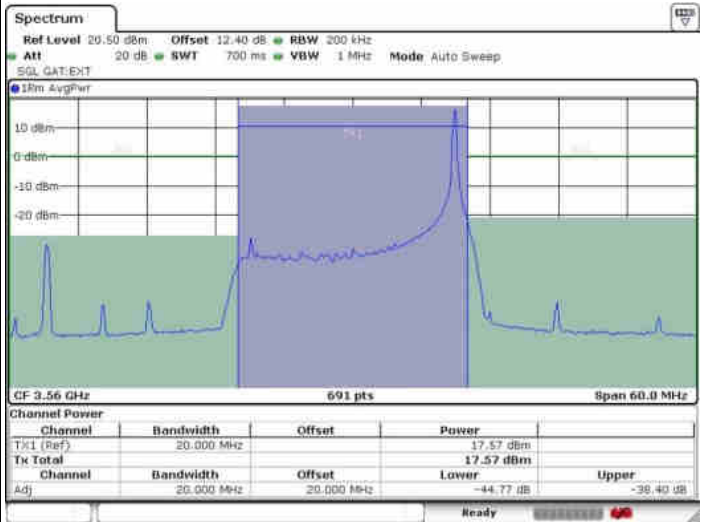

LTE Band 48 / 20MHz

64QAM

Lowest Channel / 1RB0

Lowest Channel / 1RBmax

Date: 7 JUL 2020 00:32:18

Date: 7 JUL 2020 00:40:15