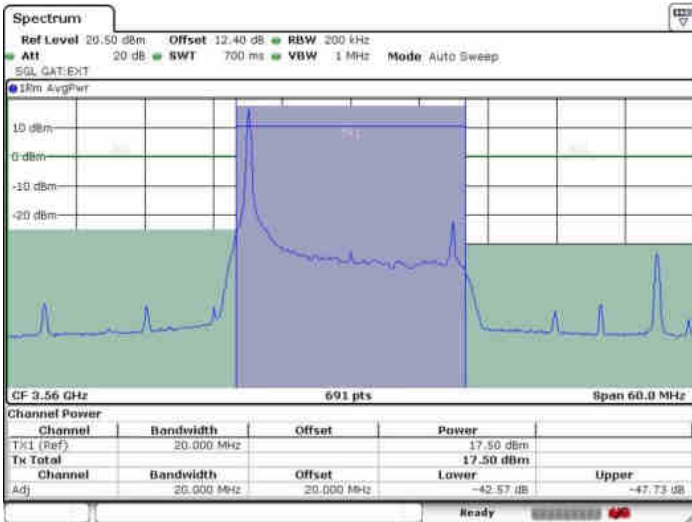

LTE Band 48 / 20MHz

64QAM

Lowest Channel / 1RB0

Lowest Channel / 1RBmax

Date: 7 JUL 2020 00:32:18

Date: 7 JUL 2020 00:40:15