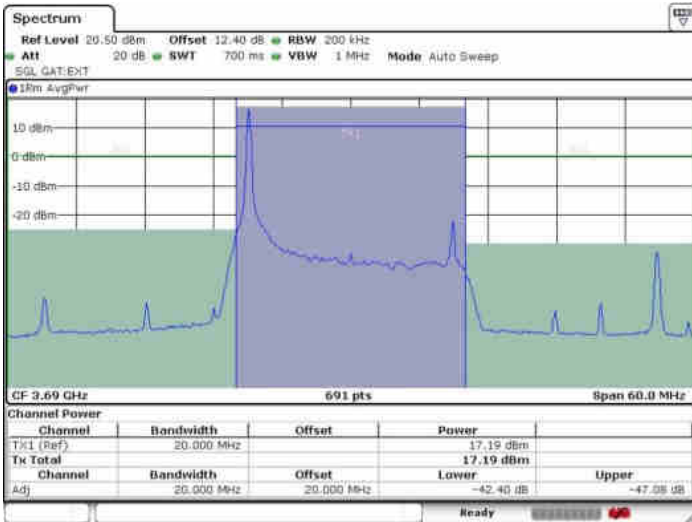

LTE Band 48 / 20MHz

64QAM

Highest Channel / 1RB0

Highest Channel / 1RBmax

Date: 7 JUL 2020 01:09:04