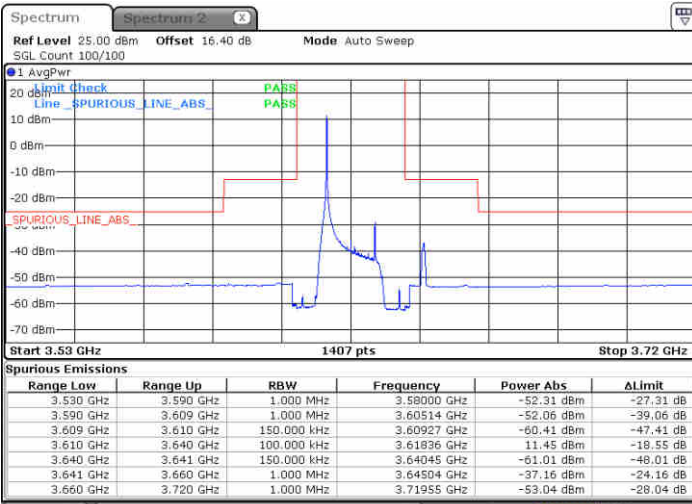

N/A

Date: 23 JUN 2020 17:50:44

LTE Band 48 / 15MHz

16QAM

Lowest Channel / 1RB0

Lowest Channel / 1RBmax

Date: 23 JUN 2020 18:06:43

Date: 23 JUN 2020 18:34:25

Lowest Channel / FullRB

N/A

Date: 23 JUN 2020 18:18:39

LTE Band 48 / 15MHz

16QAM

Middle Channel / 1RB0

Middle Channel / 1RBmax

Date: 23 JUN 2020 18:10:41

Date: 23 JUN 2020 18:38:23

Middle Channel / FullIRB

N/A

Date: 23 JUN 2020 18:22:38

LTE Band 48 / 15MHz

16QAM

Highest Channel / 1RB0

Highest Channel / 1RBmax

Date: 23 JUN 2020 18:14:40

Date: 23 JUN 2020 18:42:22

Highest Channel / FullIRB

N/A

Date: 23 JUN 2020 18:26:36

LTE Band 48 / 20MHz

16QAM

Lowest Channel / 1RB0