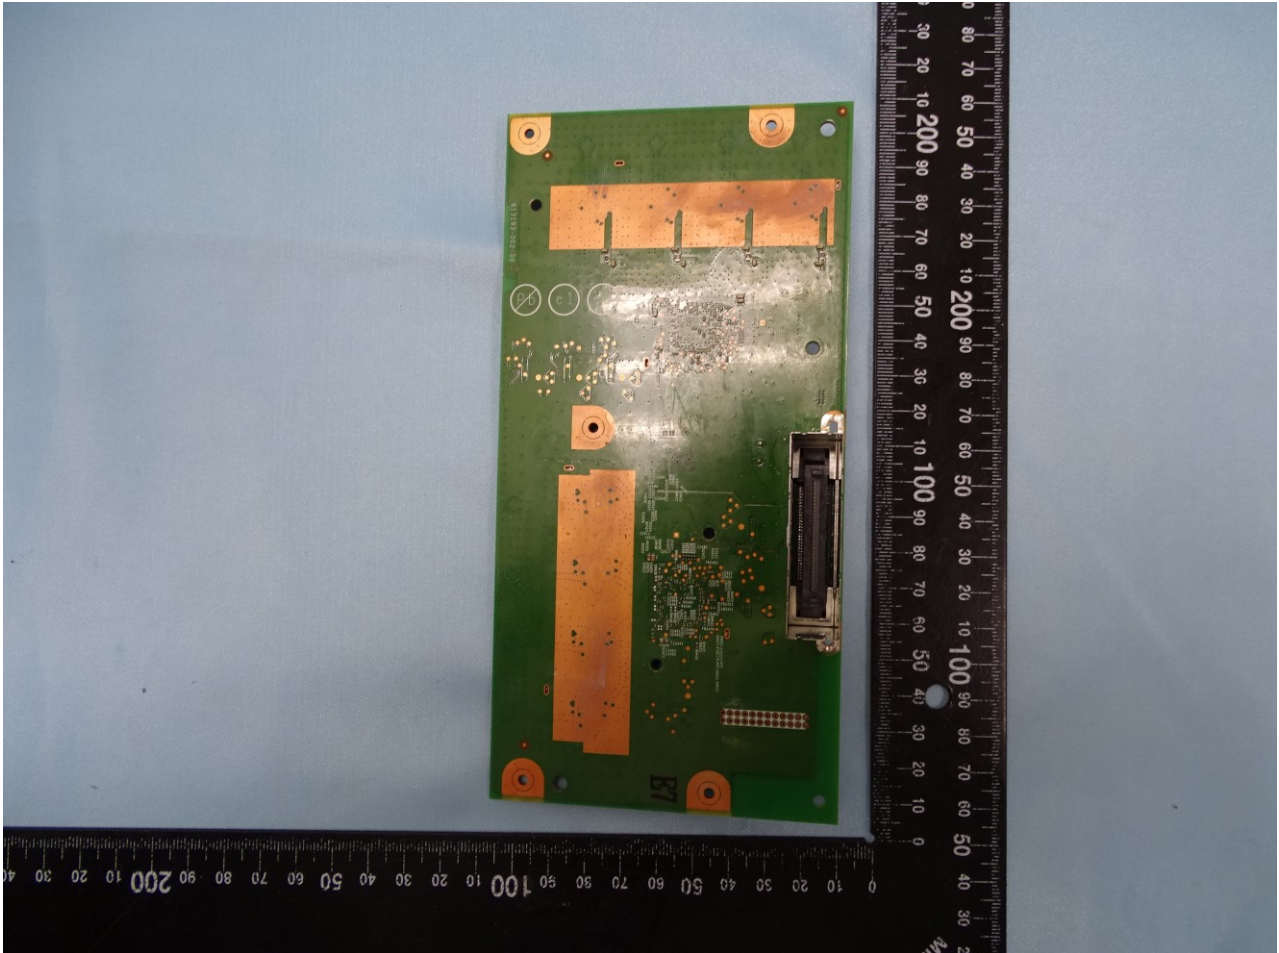

Brand Name: ARRIS / Model Name: NVG558CH
Marketing Name: CBRS GW WITH DUAL BAND 11AC WIFI AND VOIP

Brand Name: ARRIS / Model Name: NVG558CH
Marketing Name: CBRS GW WITH DUAL BAND 11AC WIFI AND VOIP

Brand Name: ARRIS / Model Name: NVG558CH
Marketing Name: CBRS GW WITH DUAL BAND 11AC WIFI AND VOIP

Brand Name: ARRIS / Model Name: NVG558CH
Marketing Name: CBRS GW WITH DUAL BAND 11AC WIFI AND VOIP

Brand Name: ARRIS / Model Name: NVG558CH
Marketing Name: CBRS GW WITH DUAL BAND 11AC WIFI AND VOIP

ANT 1 Internal CBRS Main

Brand Name: ARRIS / Model Name: NVG558CH
Marketing Name: CBRS GW WITH DUAL BAND 11AC WIFI AND VOIP

ANT 2 Internal CBRS Rx Diversity

Brand Name: ARRIS / Model Name: NVG558CH
Marketing Name: CBRS GW WITH DUAL BAND 11AC WIFI AND VOIP

ANT 3,4 External CBRS

Brand Name: ARRIS / Model Name: NVG558CH
Marketing Name: CBRS GW WITH DUAL BAND 11AC WIFI AND VOIP

ANT 5 5G MIMO #1

Brand Name: ARRIS / Model Name: NVG558CH
Marketing Name: CBRS GW WITH DUAL BAND 11AC WIFI AND VOIP