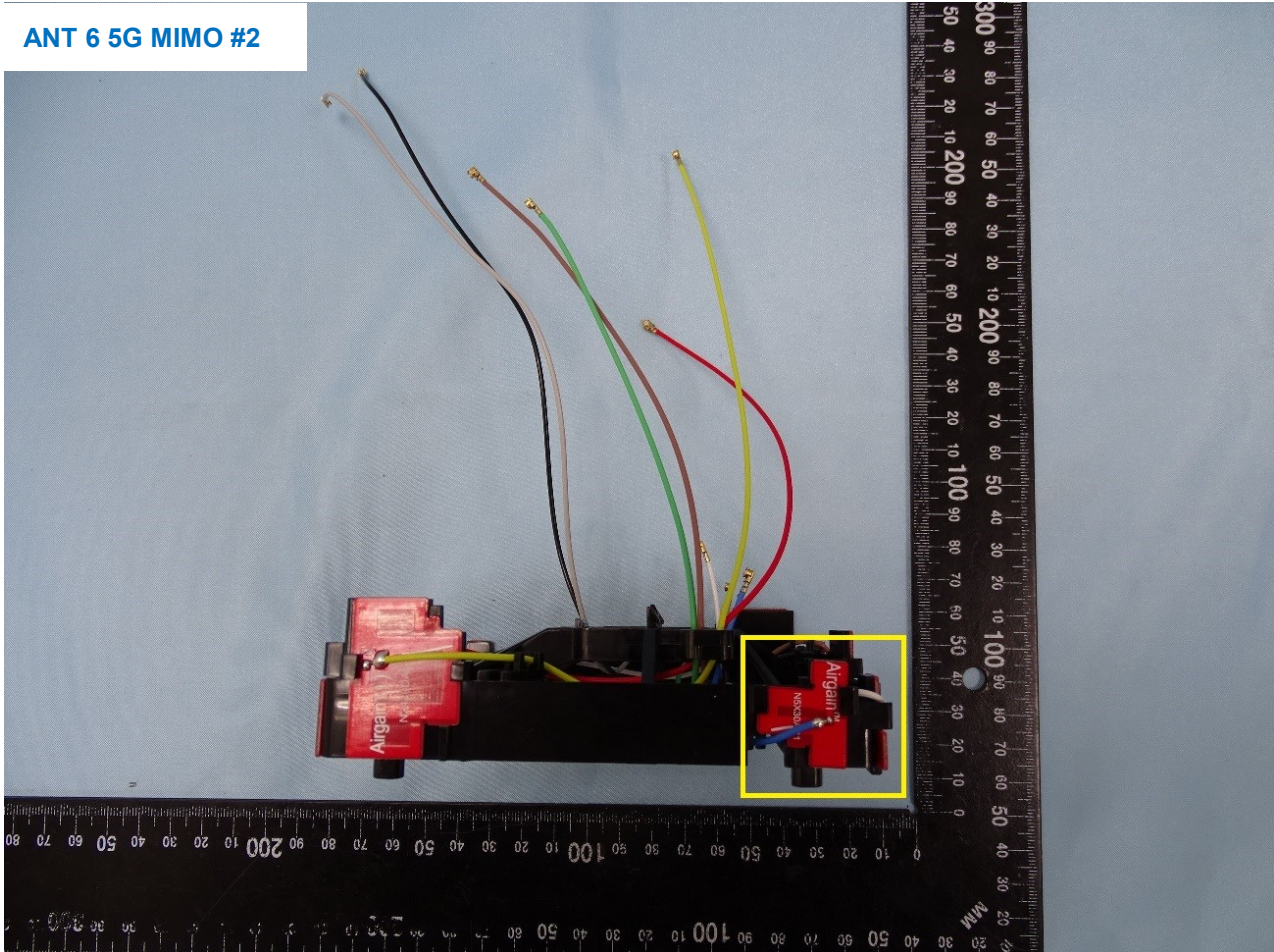

Brand Name: ARRIS / Model Name: NVG558CH
Marketing Name: CBRS GW WITH DUAL BAND 11AC WIFI AND VOIP

ANT 6 5G MIMO #2