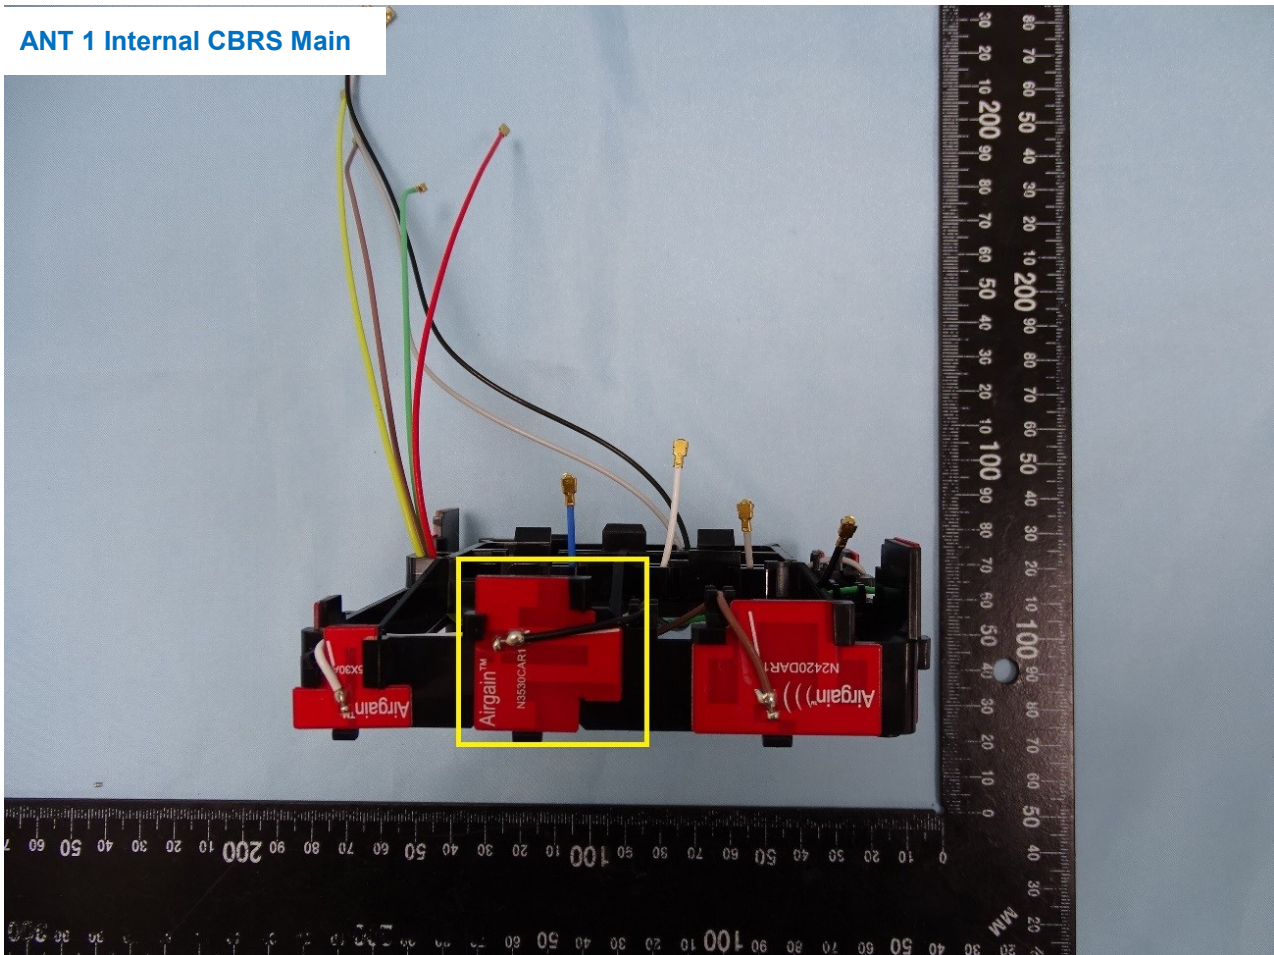

Brand Name: ARRIS / Model Name: NVG558CH
Marketing Name: CBRS GW WITH DUAL BAND 11AC WIFI AND VOIP

Brand Name: ARRIS / Model Name: NVG558CH
Marketing Name: CBRS GW WITH DUAL BAND 11AC WIFI AND VOIP

Brand Name: ARRIS / Model Name: NVG558CH
Marketing Name: CBRS GW WITH DUAL BAND 11AC WIFI AND VOIP

Brand Name: ARRIS / Model Name: NVG558CH
Marketing Name: CBRS GW WITH DUAL BAND 11AC WIFI AND VOIP

Brand Name: ARRIS / Model Name: NVG558CH
Marketing Name: CBRS GW WITH DUAL BAND 11AC WIFI AND VOIP

ANT 1 Internal CBRS Main

Brand Name: ARRIS / Model Name: NVG558CH
Marketing Name: CBRS GW WITH DUAL BAND 11AC WIFI AND VOIP

ANT 2 Internal CBRS Rx Diversity

Brand Name: ARRIS / Model Name: NVG558CH
Marketing Name: CBRS GW WITH DUAL BAND 11AC WIFI AND VOIP