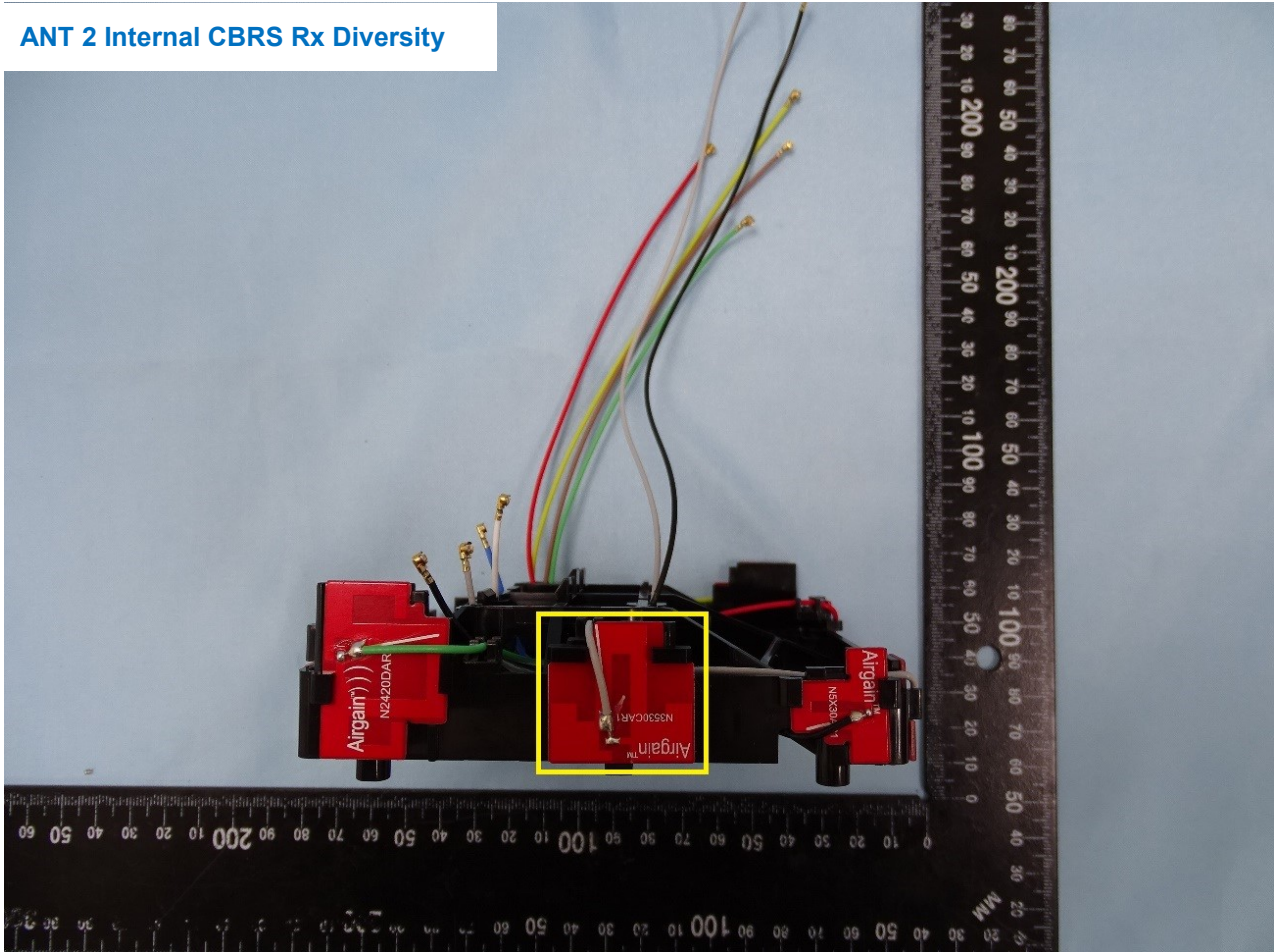

Brand Name: ARRIS / Model Name: NVG558CH
Marketing Name: CBRS GW WITH DUAL BAND 11AC WIFI AND VOIP

Brand Name: ARRIS / Model Name: NVG558CH
Marketing Name: CBRS GW WITH DUAL BAND 11AC WIFI AND VOIP

Brand Name: ARRIS / Model Name: NVG558CH
Marketing Name: CBRS GW WITH DUAL BAND 11AC WIFI AND VOIP

Brand Name: ARRIS / Model Name: NVG558CH
Marketing Name: CBRS GW WITH DUAL BAND 11AC WIFI AND VOIP

Brand Name: ARRIS / Model Name: NVG558CH
Marketing Name: CBRS GW WITH DUAL BAND 11AC WIFI AND VOIP

ANT 1 Internal CBRS Main

Brand Name: ARRIS / Model Name: NVG558CH
Marketing Name: CBRS GW WITH DUAL BAND 11AC WIFI AND VOIP

ANT 2 Internal CBRS Rx Diversity

Brand Name: ARRIS / Model Name: NVG558CH
Marketing Name: CBRS GW WITH DUAL BAND 11AC WIFI AND VOIP