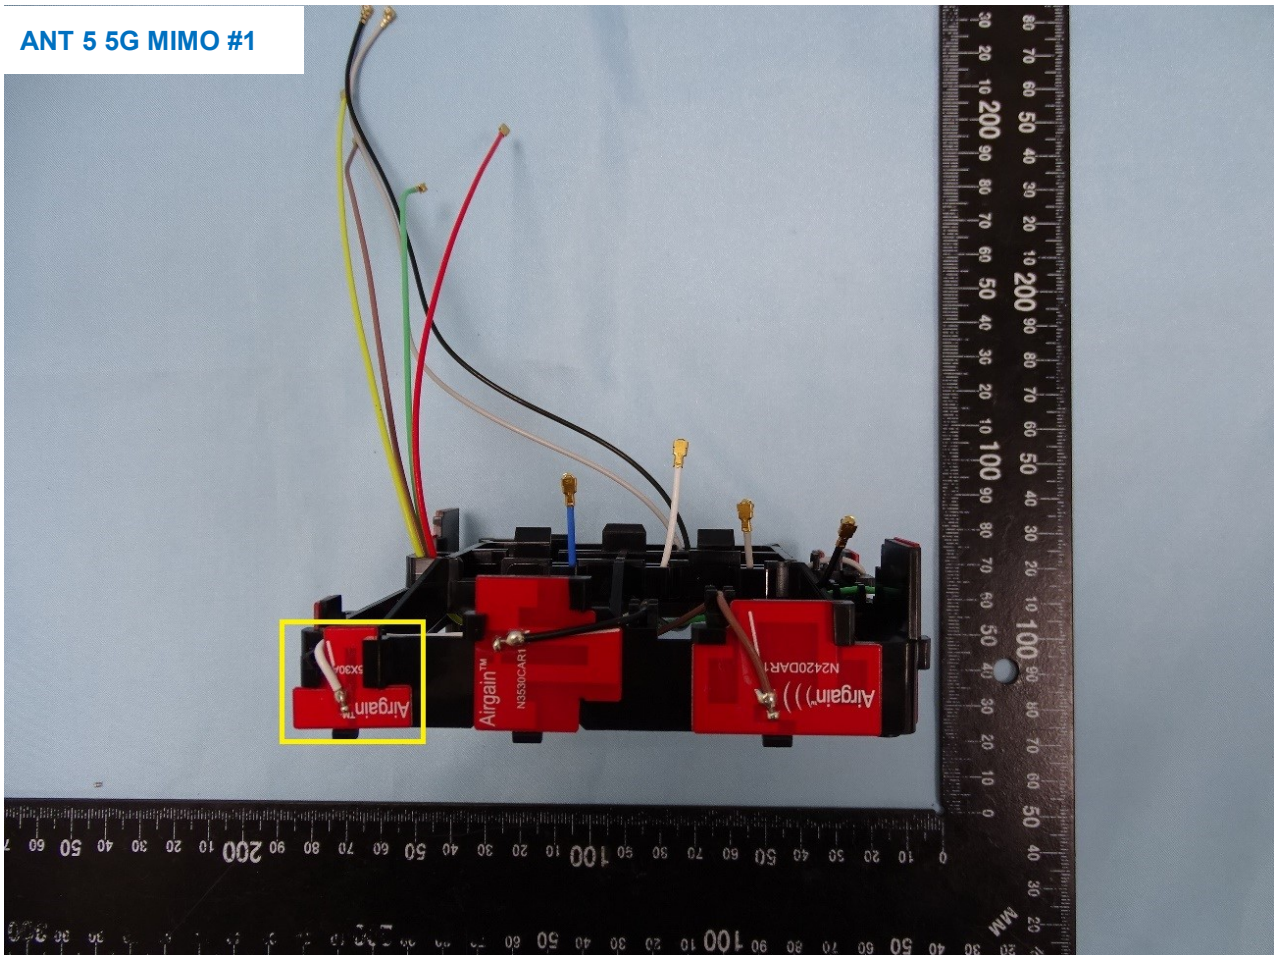

Brand Name: ARRIS / Model Name: NVG558CH
Marketing Name: CBRS GW WITH DUAL BAND 11AC WIFI AND VOIP

Brand Name: ARRIS / Model Name: NVG558CH
Marketing Name: CBRS GW WITH DUAL BAND 11AC WIFI AND VOIP

ANT 1 Internal CBRS Main

Brand Name: ARRIS / Model Name: NVG558CH
Marketing Name: CBRS GW WITH DUAL BAND 11AC WIFI AND VOIP

ANT 2 Internal CBRS Rx Diversity

Brand Name: ARRIS / Model Name: NVG558CH
Marketing Name: CBRS GW WITH DUAL BAND 11AC WIFI AND VOIP

ANT 3,4 External CBRS

Brand Name: ARRIS / Model Name: NVG558CH
Marketing Name: CBRS GW WITH DUAL BAND 11AC WIFI AND VOIP

ANT 5 5G MIMO #1

Brand Name: ARRIS / Model Name: NVG558CH
Marketing Name: CBRS GW WITH DUAL BAND 11AC WIFI AND VOIP