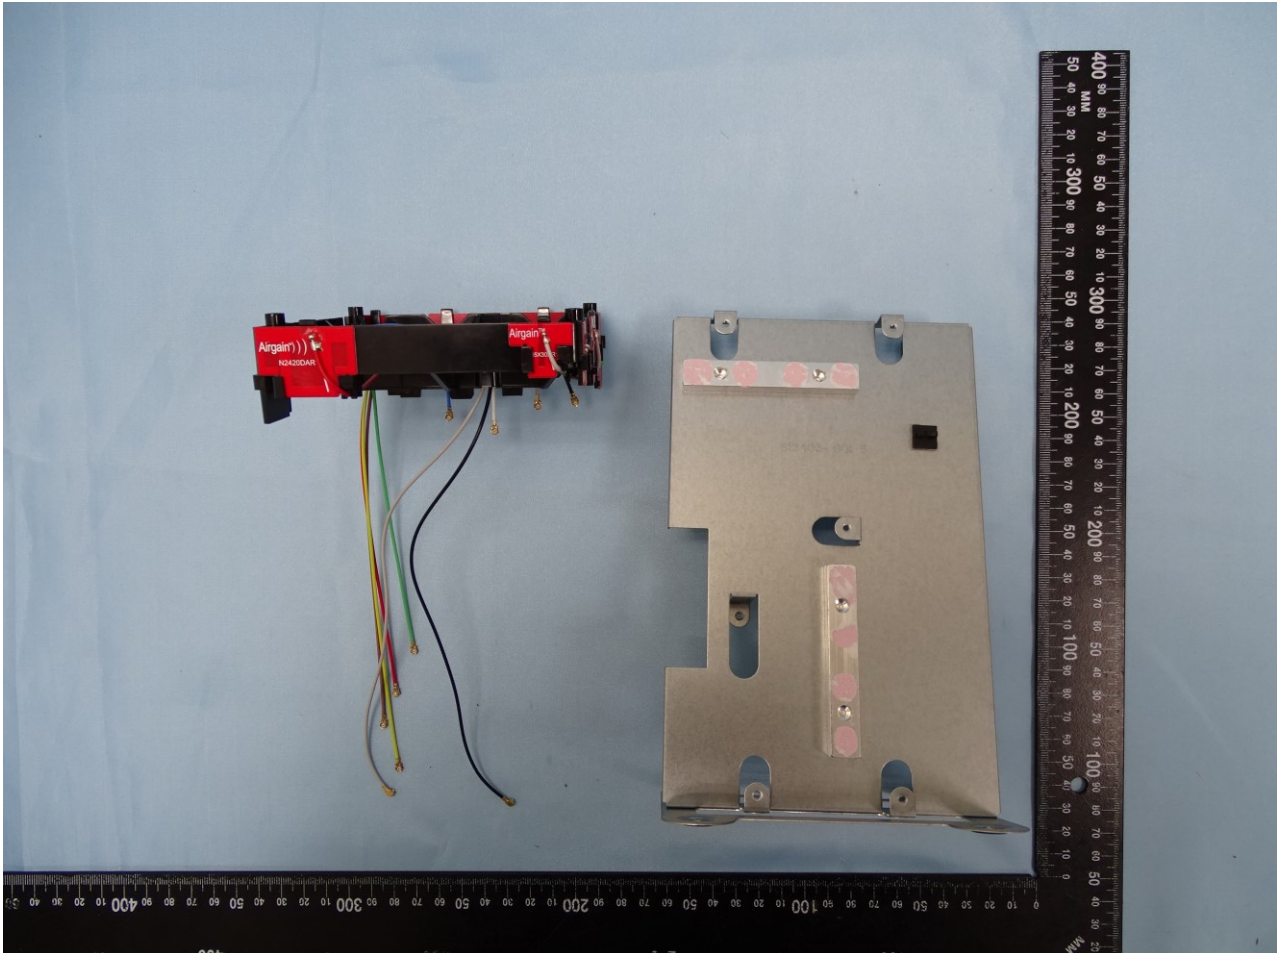

Brand Name: ARRIS / Model Name: NVG558CH
Marketing Name: CBRS GW WITH DUAL BAND 11AC WIFI AND VOIP

Brand Name: ARRIS / Model Name: NVG558CH
Marketing Name: CBRS GW WITH DUAL BAND 11AC WIFI AND VOIP

Brand Name: ARRIS / Model Name: NVG558CH
Marketing Name: CBRS GW WITH DUAL BAND 11AC WIFI AND VOIP

Brand Name: ARRIS / Model Name: NVG558CH
Marketing Name: CBRS GW WITH DUAL BAND 11AC WIFI AND VOIP

Brand Name: ARRIS / Model Name: NVG558CH
Marketing Name: CBRS GW WITH DUAL BAND 11AC WIFI AND VOIP

ANT 1 Internal CBRS Main

Brand Name: ARRIS / Model Name: NVG558CH
Marketing Name: CBRS GW WITH DUAL BAND 11AC WIFI AND VOIP

ANT 2 Internal CBRS Rx Diversity

Brand Name: ARRIS / Model Name: NVG558CH
Marketing Name: CBRS GW WITH DUAL BAND 11AC WIFI AND VOIP

ANT 3,4 External CBRS

Brand Name: ARRIS / Model Name: NVG558CH
Marketing Name: CBRS GW WITH DUAL BAND 11AC WIFI AND VOIP

ANT 5 5G MIMO #1

Brand Name: ARRIS / Model Name: NVG558CH
Marketing Name: CBRS GW WITH DUAL BAND 11AC WIFI AND VOIP