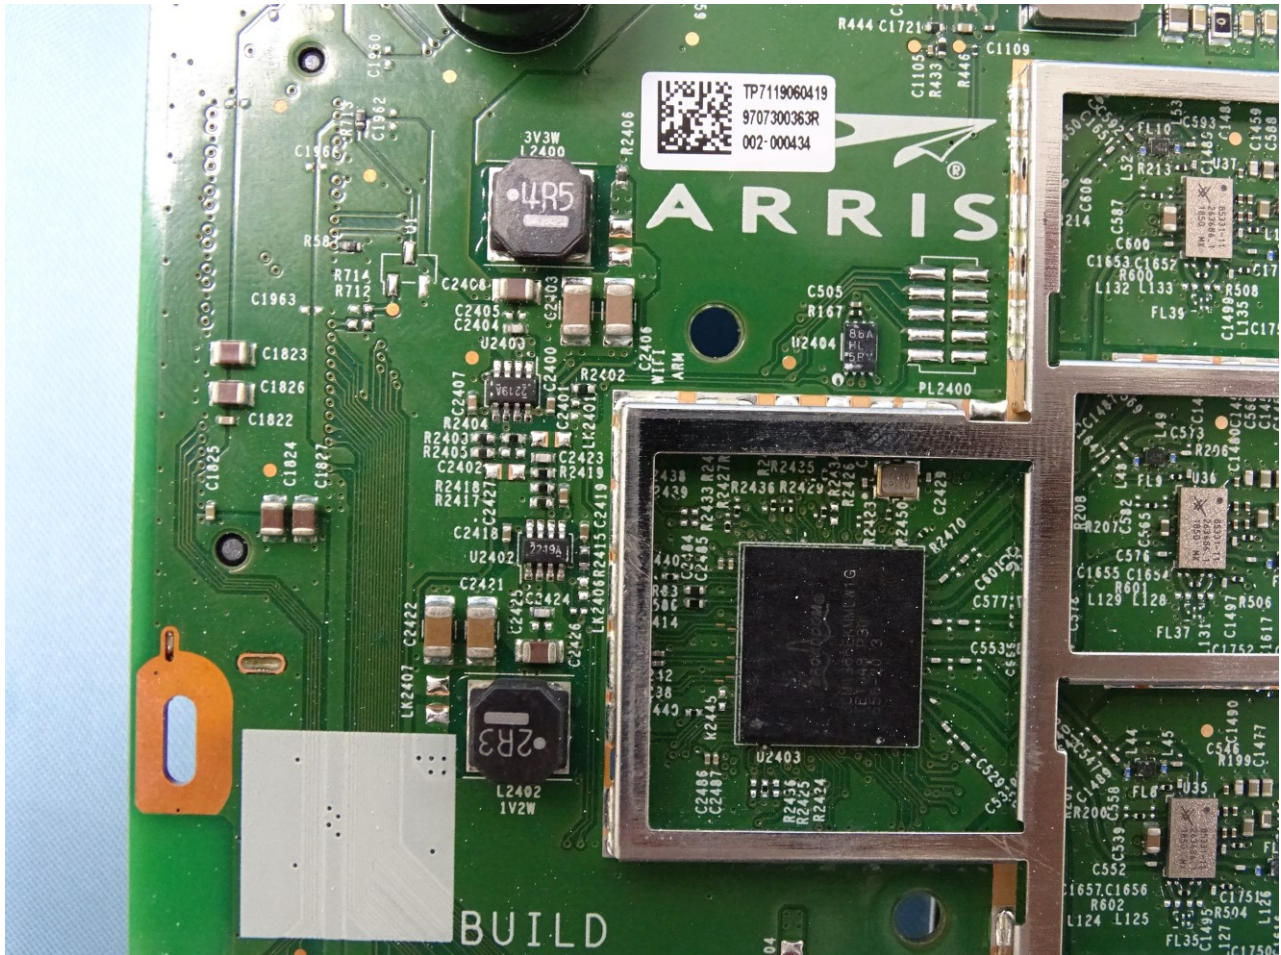

Brand Name: ARRIS / Model Name: NVG558CH
Marketing Name: CBRS GW WITH DUAL BAND 11AC WIFI AND VOIP

Brand Name: ARRIS / Model Name: NVG558CH
Marketing Name: CBRS GW WITH DUAL BAND 11AC WIFI AND VOIP

Brand Name: ARRIS / Model Name: NVG558CH
Marketing Name: CBRS GW WITH DUAL BAND 11AC WIFI AND VOIP

Brand Name: ARRIS / Model Name: NVG558CH
Marketing Name: CBRS GW WITH DUAL BAND 11AC WIFI AND VOIP

Brand Name: ARRIS / Model Name: NVG558CH
Marketing Name: CBRS GW WITH DUAL BAND 11AC WIFI AND VOIP

ANT 1 Internal CBRS Main

Brand Name: ARRIS / Model Name: NVG558CH
Marketing Name: CBRS GW WITH DUAL BAND 11AC WIFI AND VOIP

ANT 2 Internal CBRS Rx Diversity

Brand Name: ARRIS / Model Name: NVG558CH
Marketing Name: CBRS GW WITH DUAL BAND 11AC WIFI AND VOIP