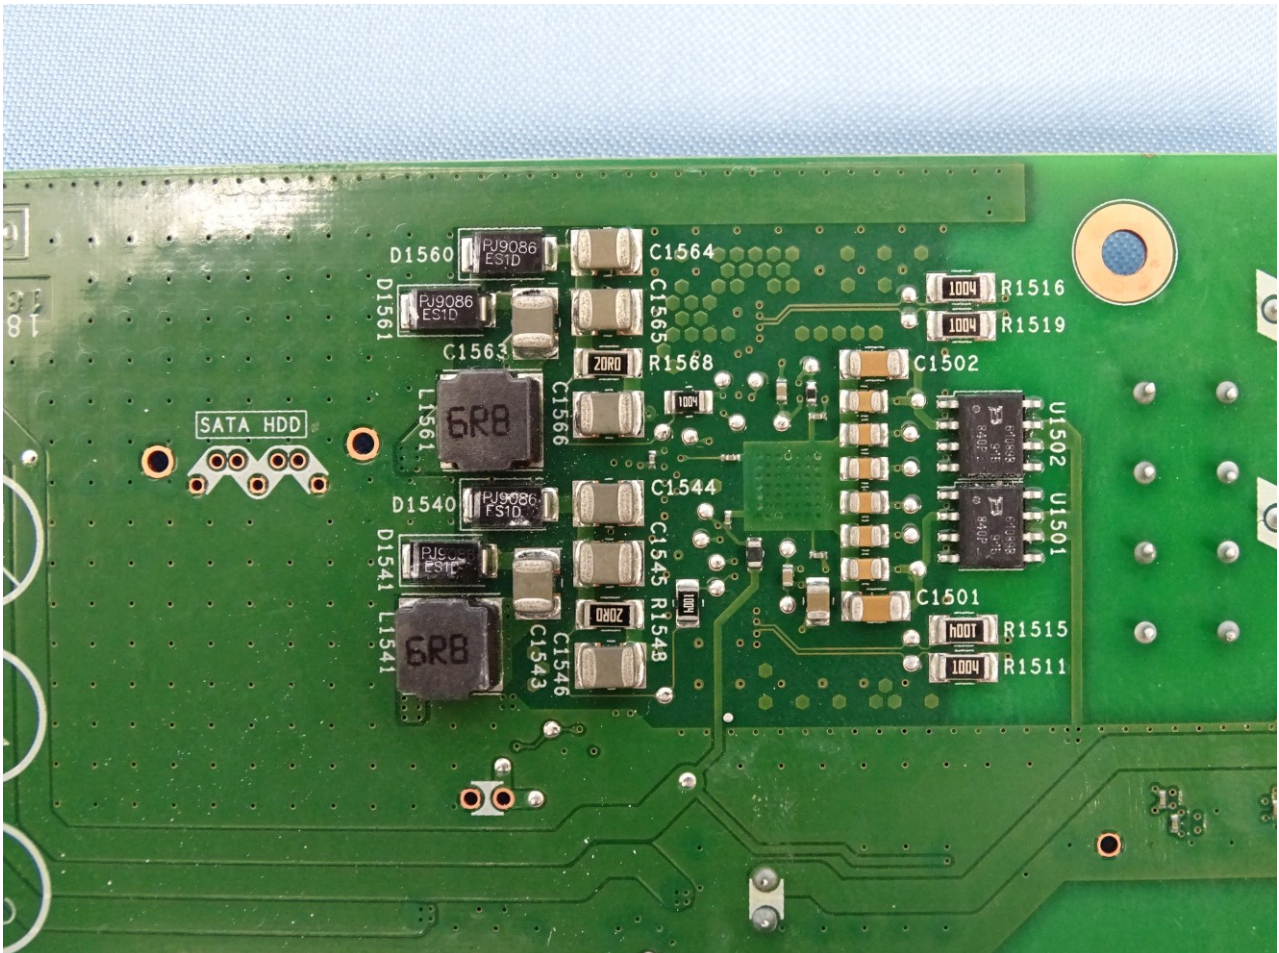

Brand Name: ARRIS / Model Name: NVG558CH
Marketing Name: CBRS GW WITH DUAL BAND 11AC WIFI AND VOIP

Brand Name: ARRIS / Model Name: NVG558CH
Marketing Name: CBRS GW WITH DUAL BAND 11AC WIFI AND VOIP

Brand Name: ARRIS / Model Name: NVG558CH
Marketing Name: CBRS GW WITH DUAL BAND 11AC WIFI AND VOIP