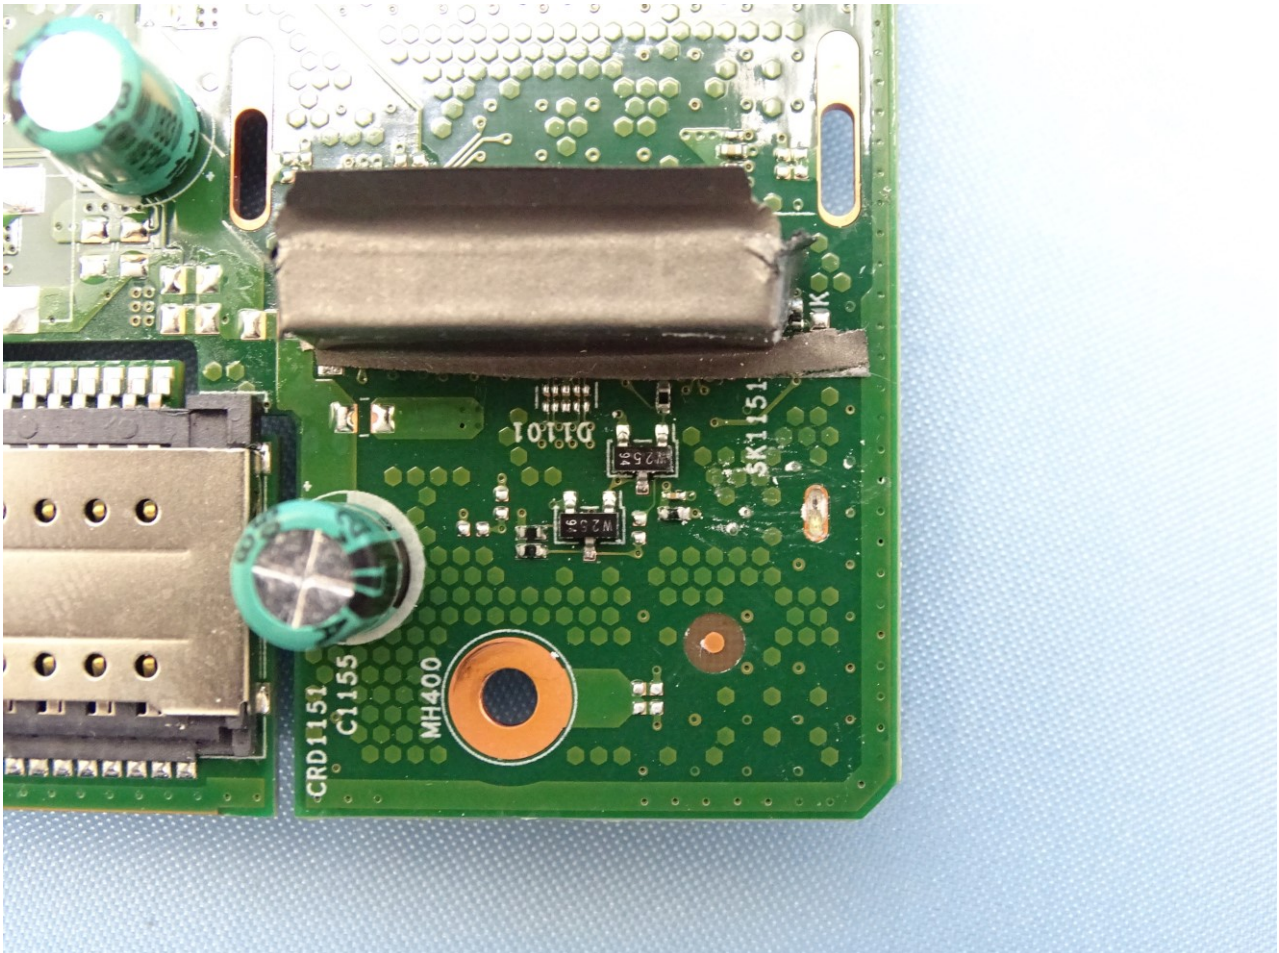

Brand Name: ARRIS / Model Name: NVG558CH
Marketing Name: CBRS GW WITH DUAL BAND 11AC WIFI AND VOIP

Brand Name: ARRIS / Model Name: NVG558CH
Marketing Name: CBRS GW WITH DUAL BAND 11AC WIFI AND VOIP

Brand Name: ARRIS / Model Name: NVG558CH
Marketing Name: CBRS GW WITH DUAL BAND 11AC WIFI AND VOIP