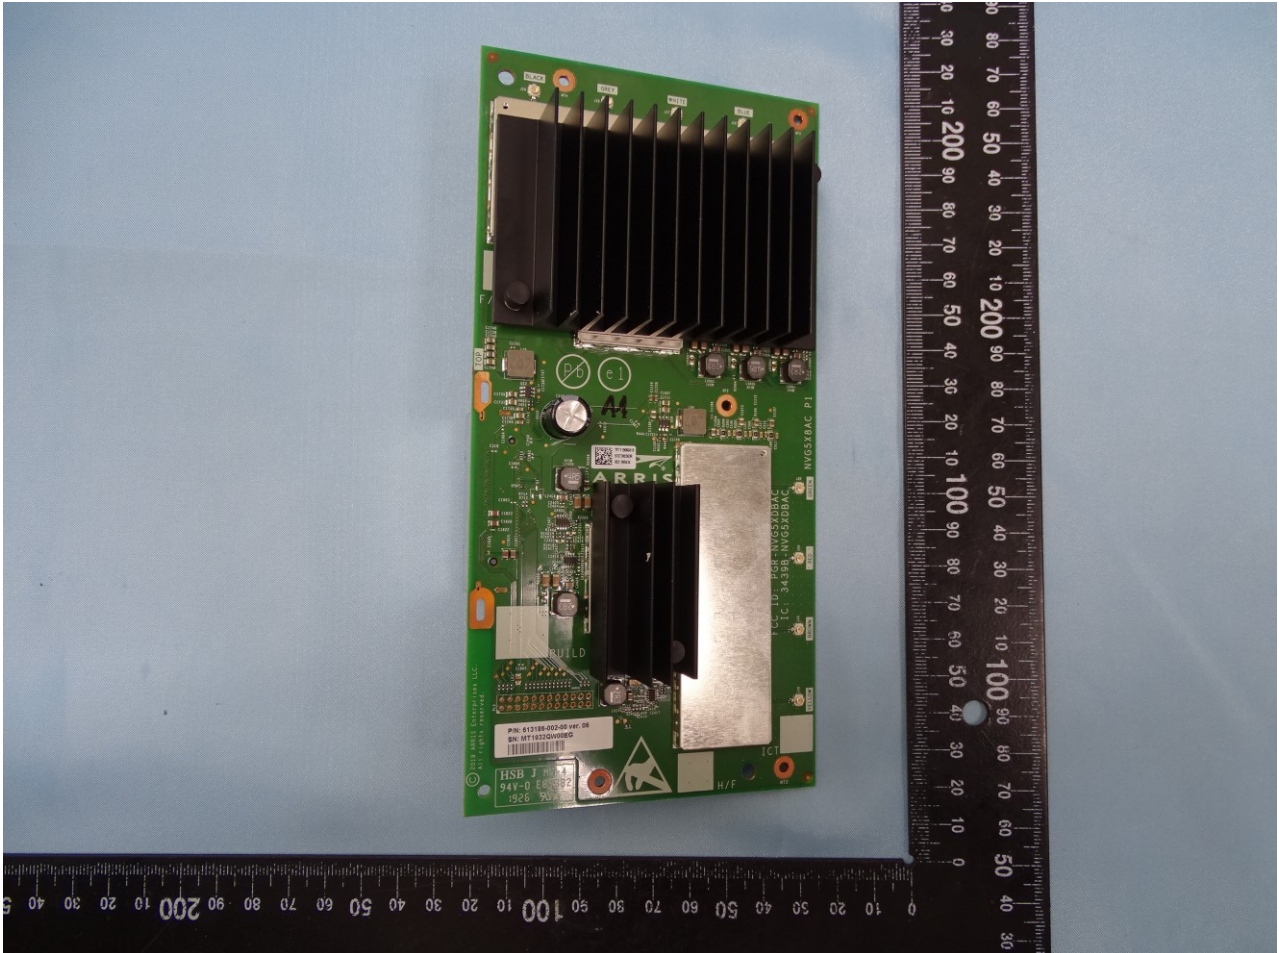

Brand Name: ARRIS / Model Name: NVG558CH
Marketing Name: CBRS GW WITH DUAL BAND 11AC WIFI AND VOIP

Brand Name: ARRIS / Model Name: NVG558CH
Marketing Name: CBRS GW WITH DUAL BAND 11AC WIFI AND VOIP

Brand Name: ARRIS / Model Name: NVG558CH
Marketing Name: CBRS GW WITH DUAL BAND 11AC WIFI AND VOIP