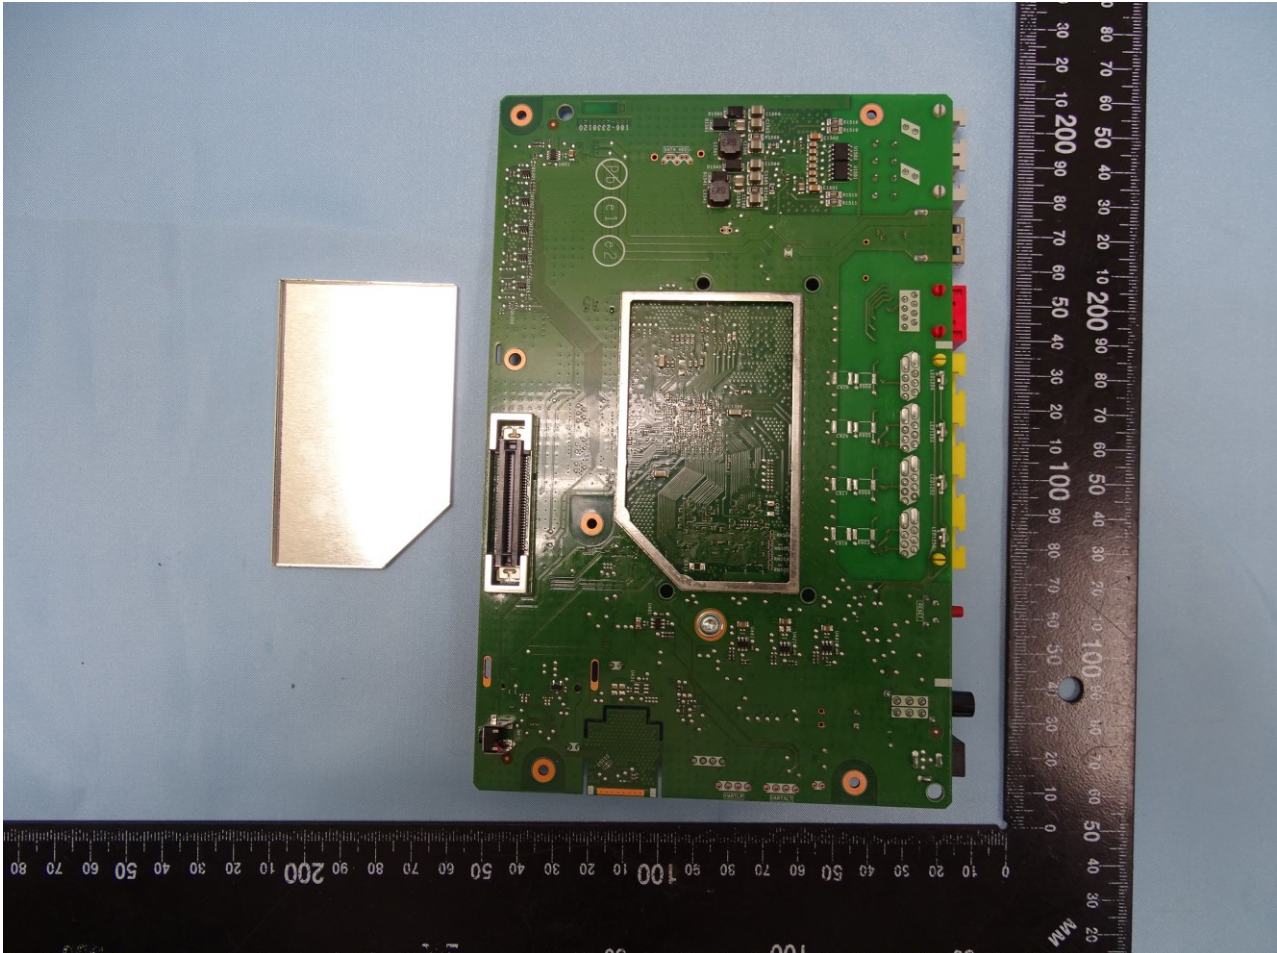

Brand Name: ARRIS / Model Name: NVG558CH
Marketing Name: CBRS GW WITH DUAL BAND 11AC WIFI AND VOIP

Brand Name: ARRIS / Model Name: NVG558CH
Marketing Name: CBRS GW WITH DUAL BAND 11AC WIFI AND VOIP

Brand Name: ARRIS / Model Name: NVG558CH
Marketing Name: CBRS GW WITH DUAL BAND 11AC WIFI AND VOIP