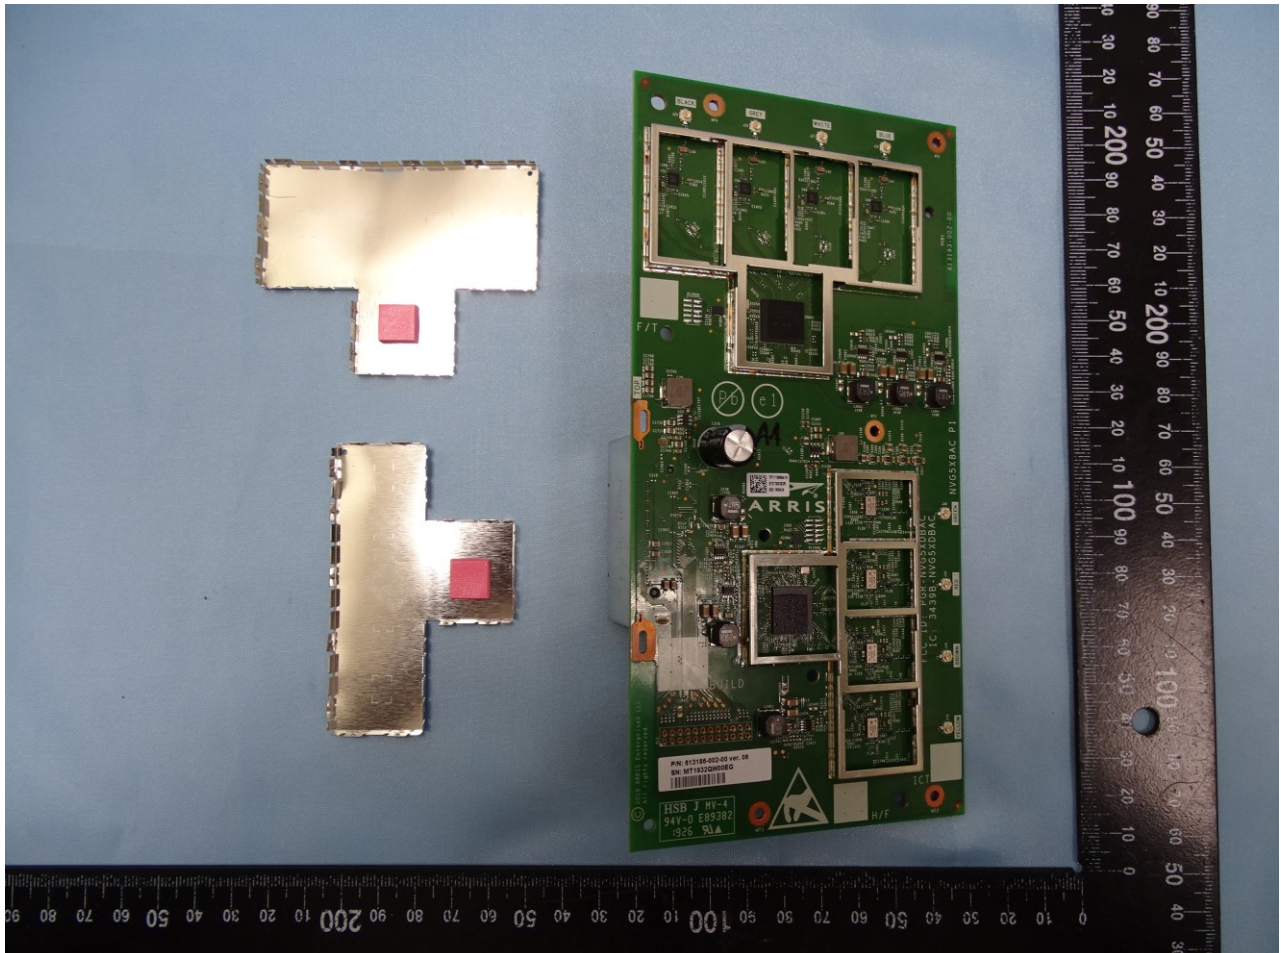

Brand Name: ARRIS / Model Name: NVG558CH
Marketing Name: CBRS GW WITH DUAL BAND 11AC WIFI AND VOIP

Brand Name: ARRIS / Model Name: NVG558CH
Marketing Name: CBRS GW WITH DUAL BAND 11AC WIFI AND VOIP

Brand Name: ARRIS / Model Name: NVG558CH
Marketing Name: CBRS GW WITH DUAL BAND 11AC WIFI AND VOIP

Brand Name: ARRIS / Model Name: NVG558CH
Marketing Name: CBRS GW WITH DUAL BAND 11AC WIFI AND VOIP