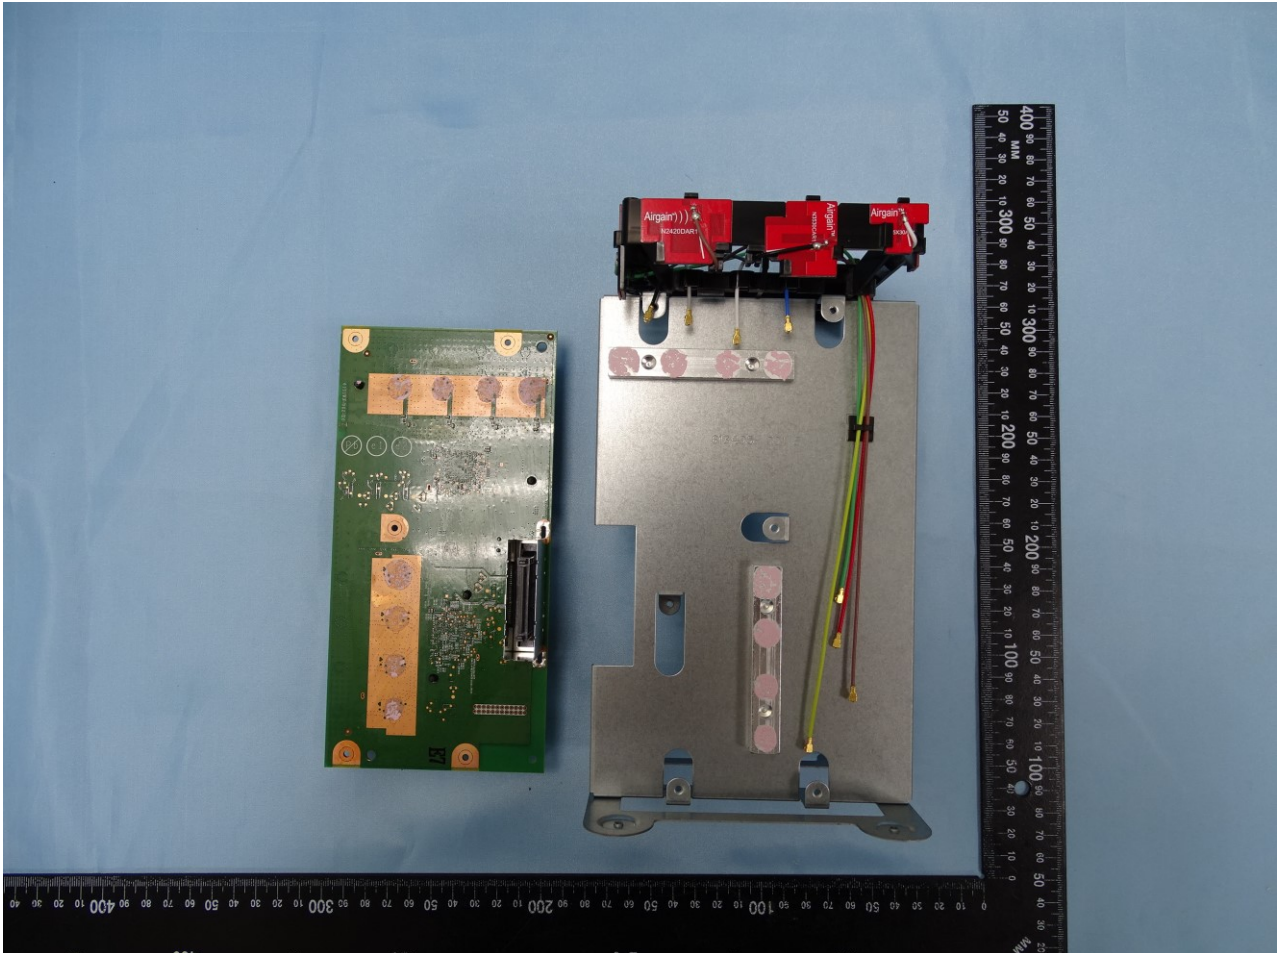

Brand Name: ARRIS / Model Name: NVG558CH
Marketing Name: CBRS GW WITH DUAL BAND 11AC WIFI AND VOIP

Brand Name: ARRIS / Model Name: NVG558CH
Marketing Name: CBRS GW WITH DUAL BAND 11AC WIFI AND VOIP

Brand Name: ARRIS / Model Name: NVG558CH
Marketing Name: CBRS GW WITH DUAL BAND 11AC WIFI AND VOIP