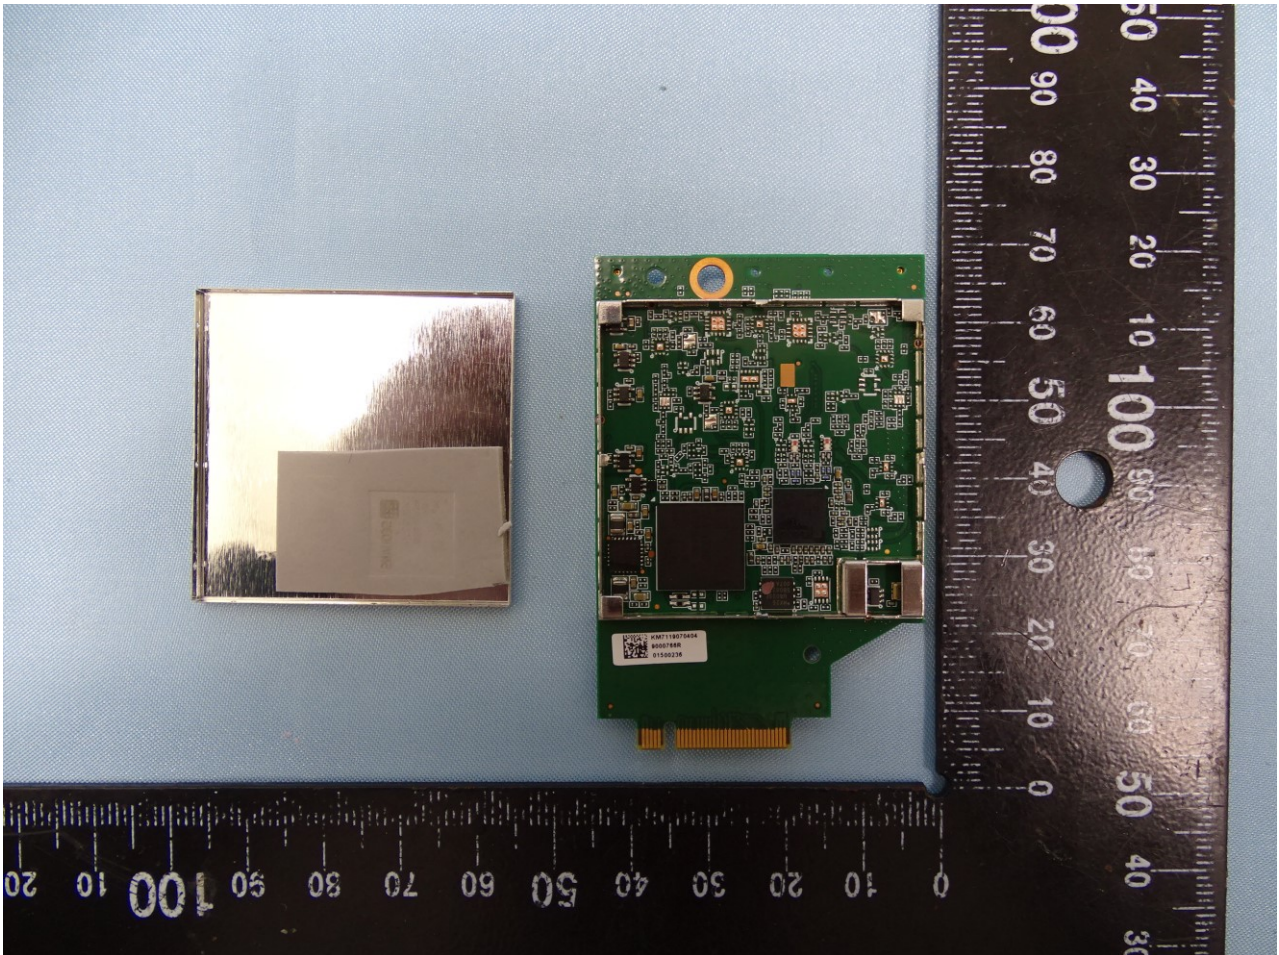

Brand Name: ARRIS / Model Name: NVG558CH
Marketing Name: CBRS GW WITH DUAL BAND 11AC WIFI AND VOIP

Brand Name: ARRIS / Model Name: NVG558CH
Marketing Name: CBRS GW WITH DUAL BAND 11AC WIFI AND VOIP

Brand Name: ARRIS / Model Name: NVG558CH
Marketing Name: CBRS GW WITH DUAL BAND 11AC WIFI AND VOIP