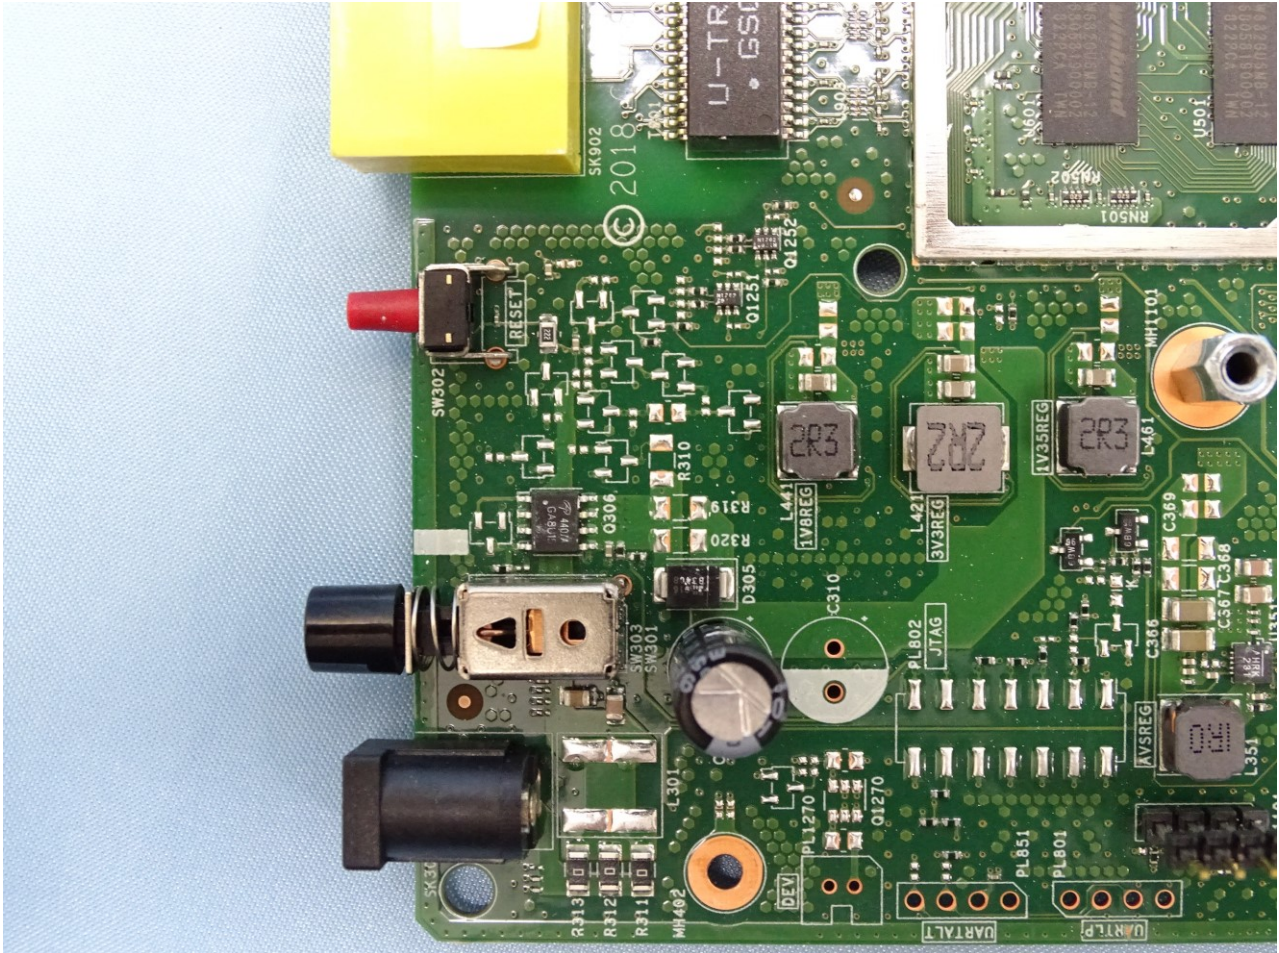

Brand Name: ARRIS / Model Name: NVG558CH
Marketing Name: CBRS GW WITH DUAL BAND 11AC WIFI AND VOIP

Brand Name: ARRIS / Model Name: NVG558CH

Marketing Name: CBRS GW WITH DUAL BAND 11AC WIFI AND VOIP

Brand Name: ARRIS / Model Name: NVG558CH
Marketing Name: CBRS GW WITH DUAL BAND 11AC WIFI AND VOIP

Brand Name: ARRIS / Model Name: NVG558CH
Marketing Name: CBRS GW WITH DUAL BAND 11AC WIFI AND VOIP