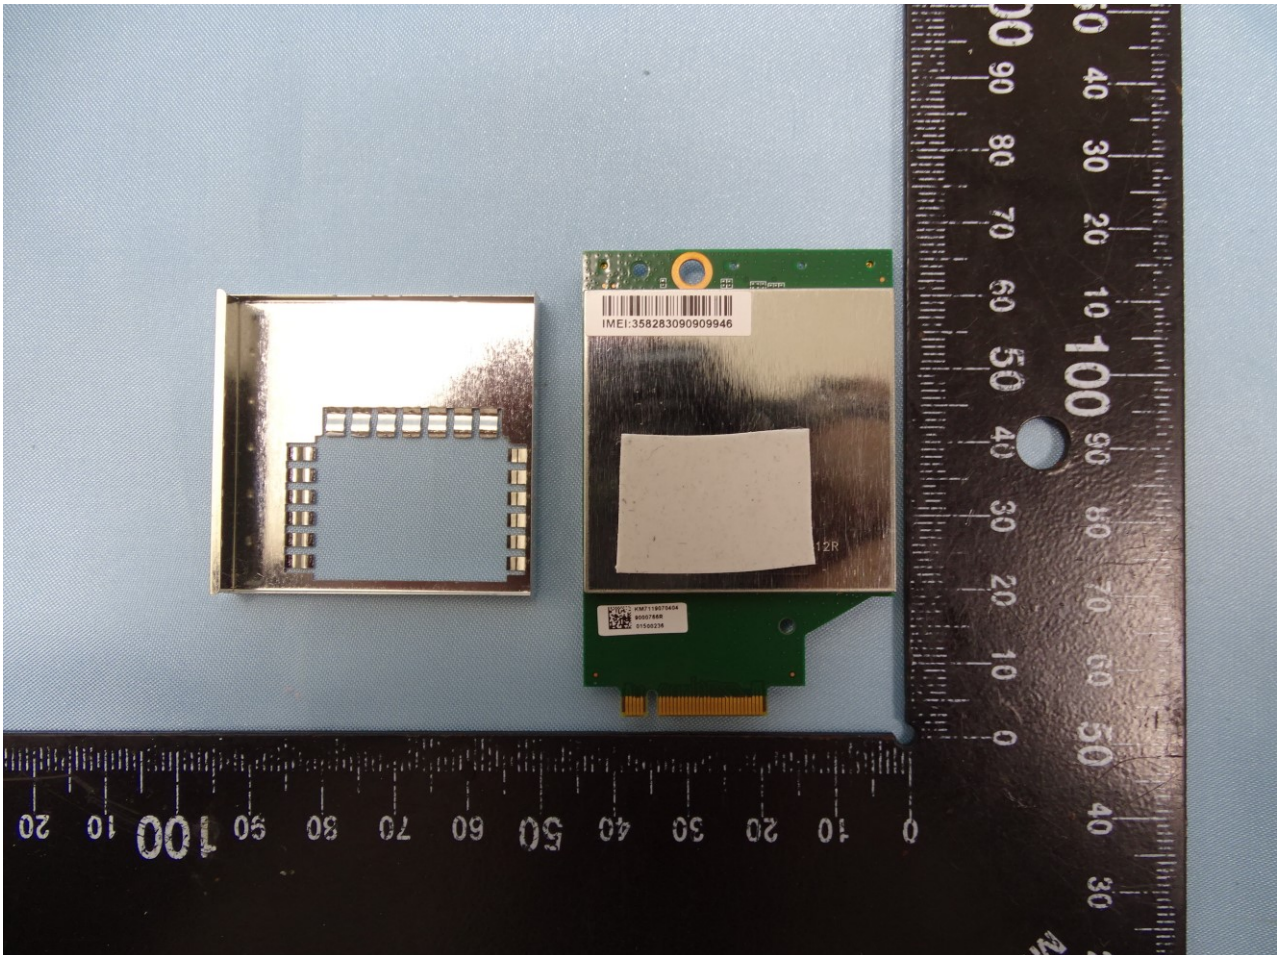

Brand Name: ARRIS / Model Name: NVG558CH
Marketing Name: CBRS GW WITH DUAL BAND 11AC WIFI AND VOIP

Brand Name: ARRIS / Model Name: NVG558CH
Marketing Name: CBRS GW WITH DUAL BAND 11AC WIFI AND VOIP

Brand Name: ARRIS / Model Name: NVG558CH
Marketing Name: CBRS GW WITH DUAL BAND 11AC WIFI AND VOIP