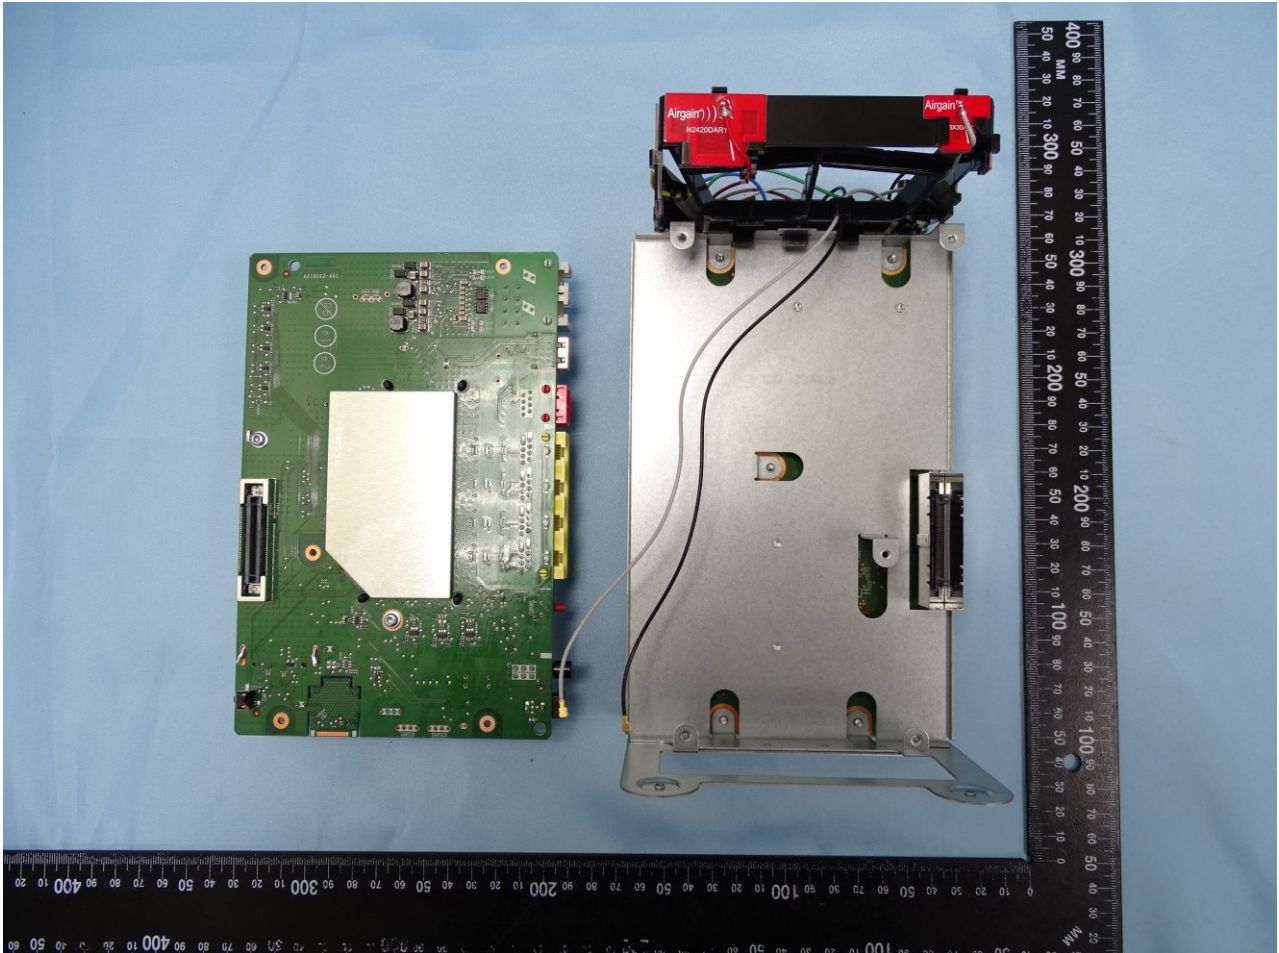

Brand Name: ARRIS / Model Name: NVG558CH
Marketing Name: CBRS GW WITH DUAL BAND 11AC WIFI AND VOIP

Brand Name: ARRIS / Model Name: NVG558CH
Marketing Name: CBRS GW WITH DUAL BAND 11AC WIFI AND VOIP

Brand Name: ARRIS / Model Name: NVG558CH
Marketing Name: CBRS GW WITH DUAL BAND 11AC WIFI AND VOIP