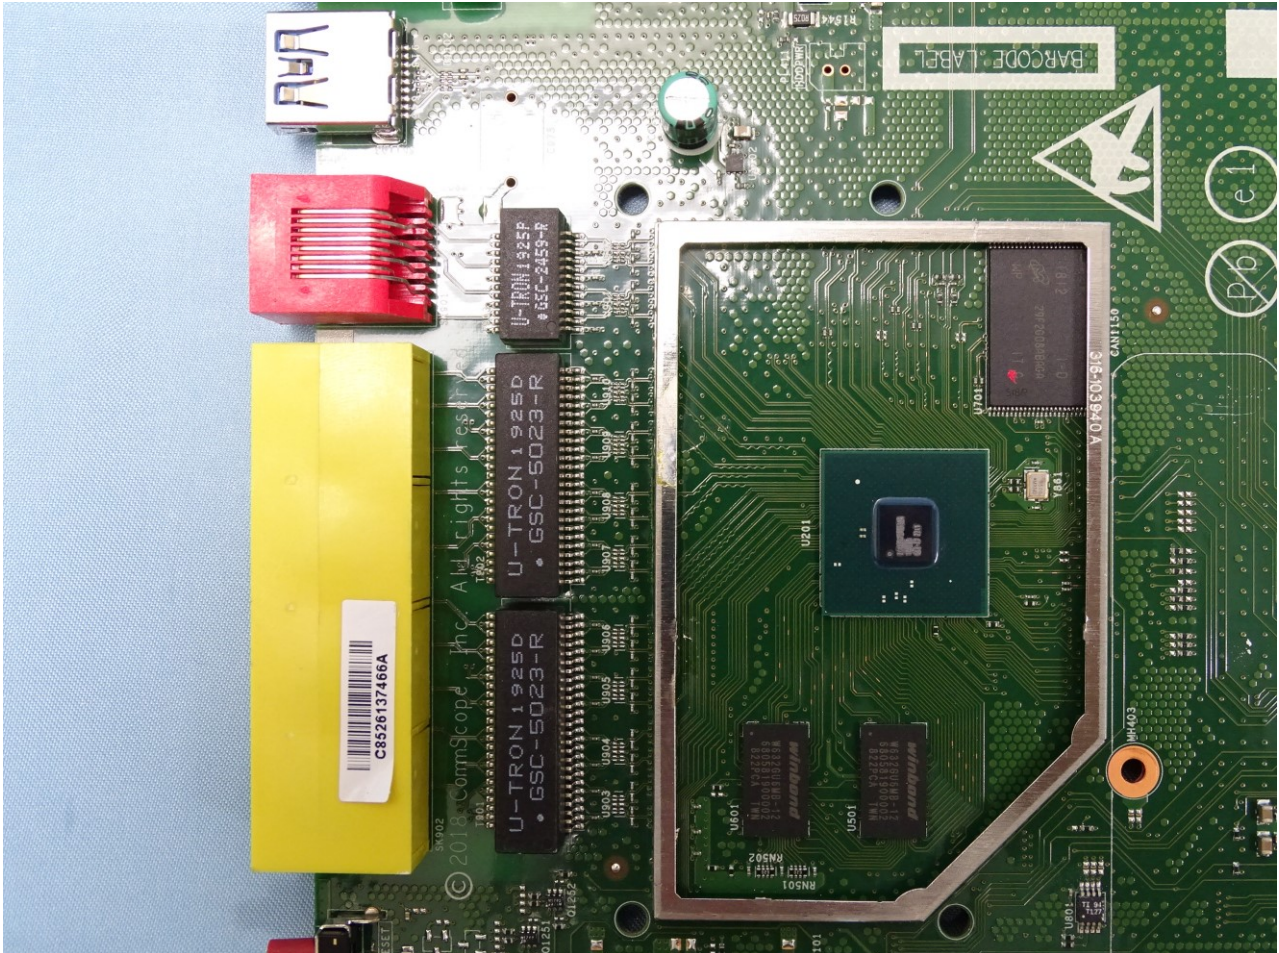

Brand Name: ARRIS / Model Name: NVG558CH
Marketing Name: CBRS GW WITH DUAL BAND 11AC WIFI AND VOIP

Brand Name: ARRIS / Model Name: NVG558CH

Marketing Name: CBRS GW WITH DUAL BAND 11AC WIFI AND VOIP

Brand Name: ARRIS / Model Name: NVG558CH
Marketing Name: CBRS GW WITH DUAL BAND 11AC WIFI AND VOIP