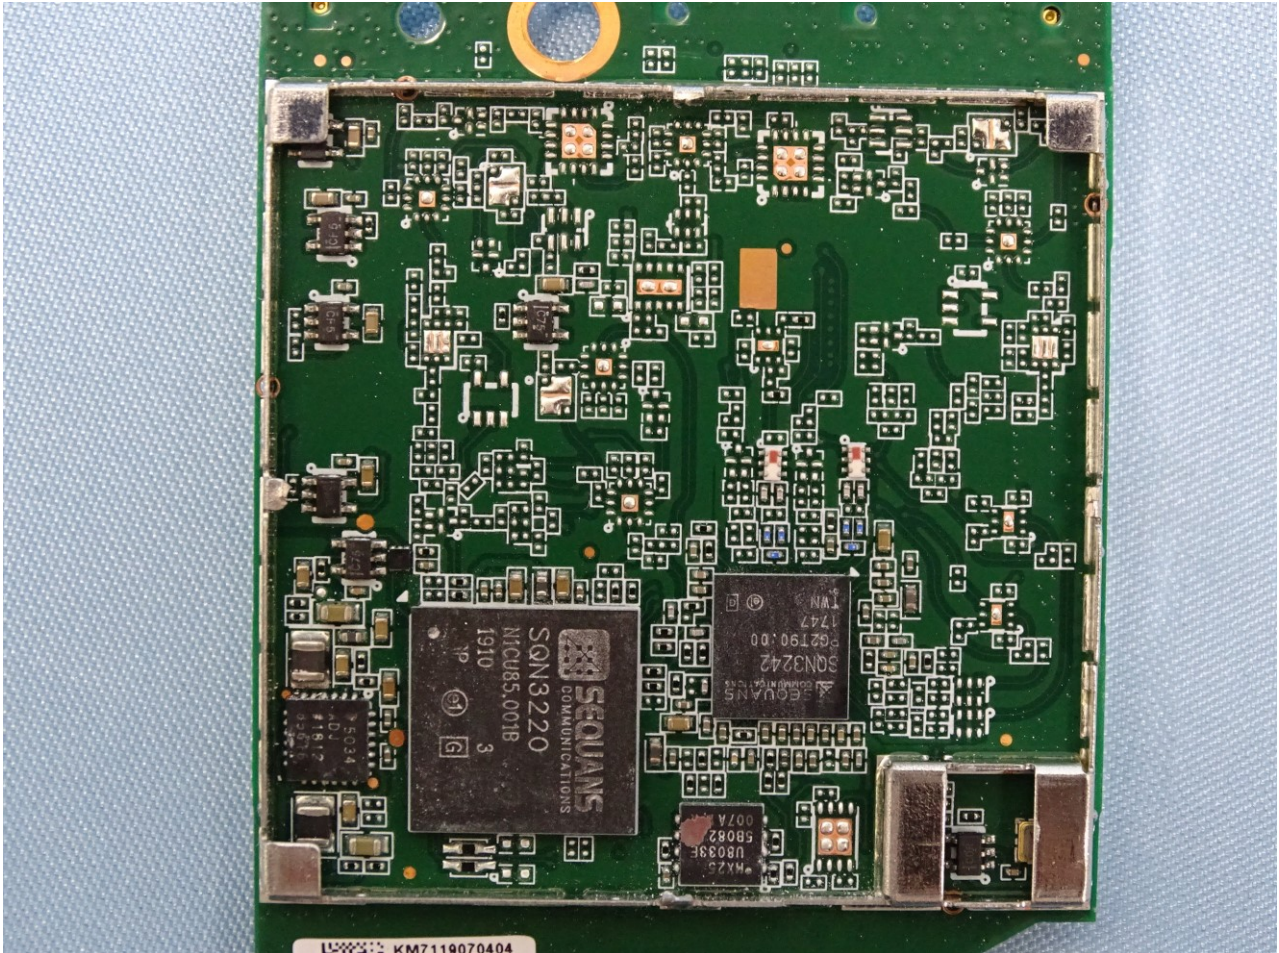

Brand Name: ARRIS / Model Name: NVG558CH
Marketing Name: CBRS GW WITH DUAL BAND 11AC WIFI AND VOIP

Brand Name: ARRIS / Model Name: NVG558CH

Marketing Name: CBRS GW WITH DUAL BAND 11AC WIFI AND VOIP

Brand Name: ARRIS / Model Name: NVG558CH
Marketing Name: CBRS GW WITH DUAL BAND 11AC WIFI AND VOIP