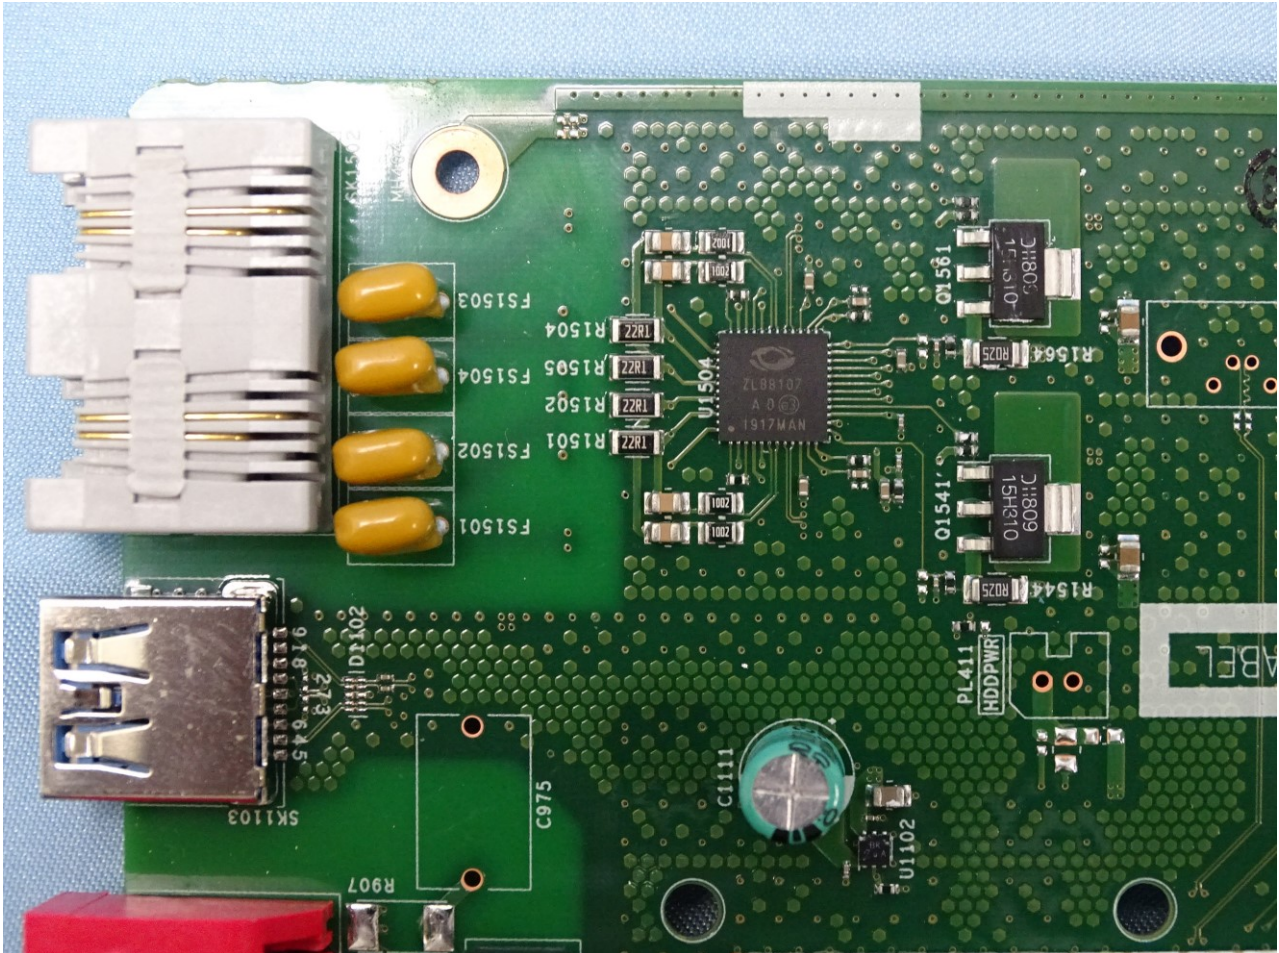

Brand Name: ARRIS / Model Name: NVG558CH
Marketing Name: CBRS GW WITH DUAL BAND 11AC WIFI AND VOIP

Brand Name: ARRIS / Model Name: NVG558CH

Marketing Name: CBRS GW WITH DUAL BAND 11AC WIFI AND VOIP

Brand Name: ARRIS / Model Name: NVG558CH
Marketing Name: CBRS GW WITH DUAL BAND 11AC WIFI AND VOIP