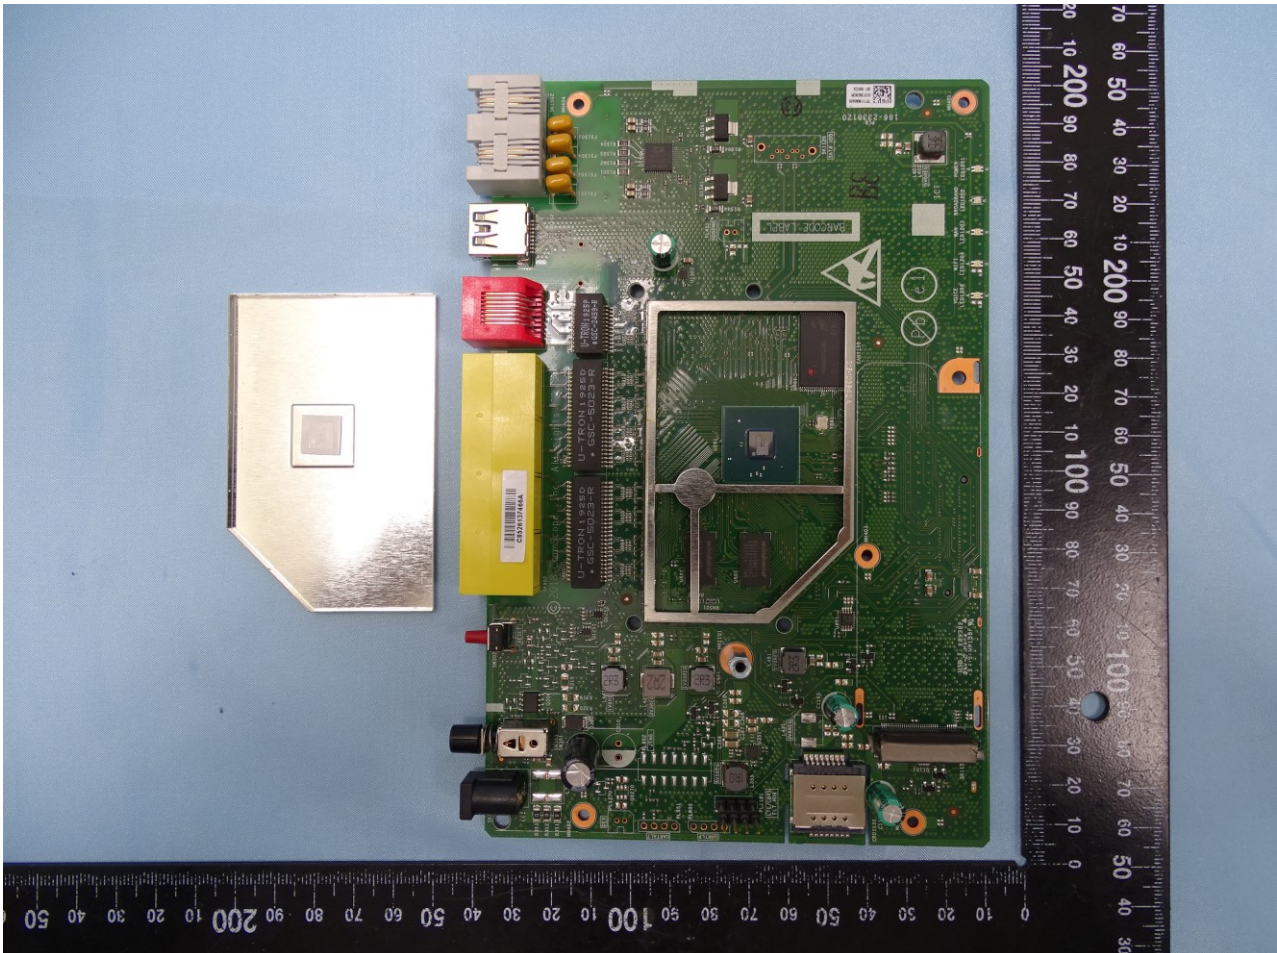

Brand Name: ARRIS / Model Name: NVG558CH
Marketing Name: CBRS GW WITH DUAL BAND 11AC WIFI AND VOIP

Brand Name: ARRIS / Model Name: NVG558CH
Marketing Name: CBRS GW WITH DUAL BAND 11AC WIFI AND VOIP

Brand Name: ARRIS / Model Name: NVG558CH
Marketing Name: CBRS GW WITH DUAL BAND 11AC WIFI AND VOIP