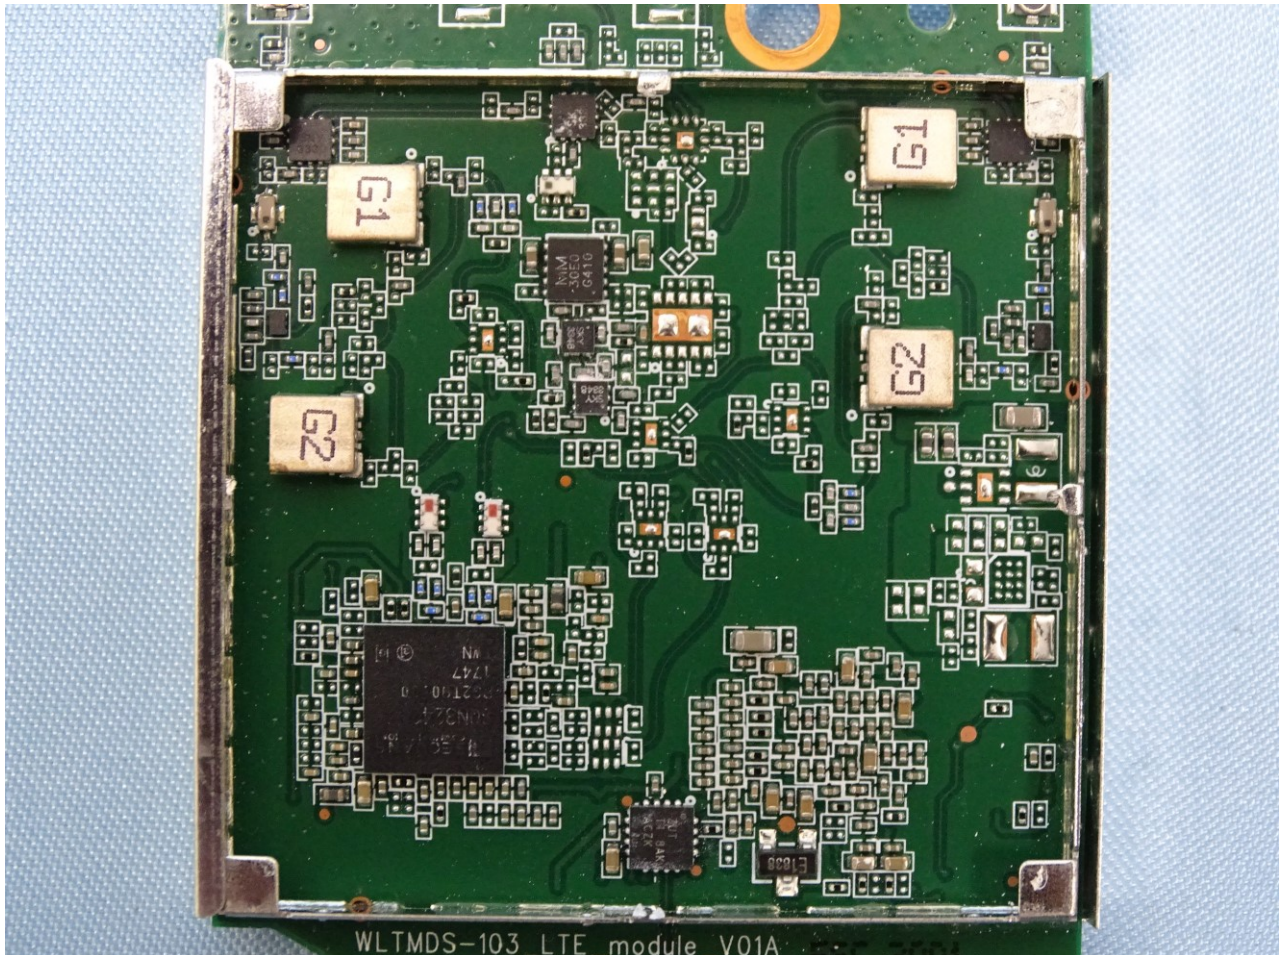

Brand Name: ARRIS / Model Name: NVG558CH
Marketing Name: CBRS GW WITH DUAL BAND 11AC WIFI AND VOIP

Brand Name: ARRIS / Model Name: NVG558CH

Marketing Name: CBRS GW WITH DUAL BAND 11AC WIFI AND VOIP

Brand Name: ARRIS / Model Name: NVG558CH
Marketing Name: CBRS GW WITH DUAL BAND 11AC WIFI AND VOIP