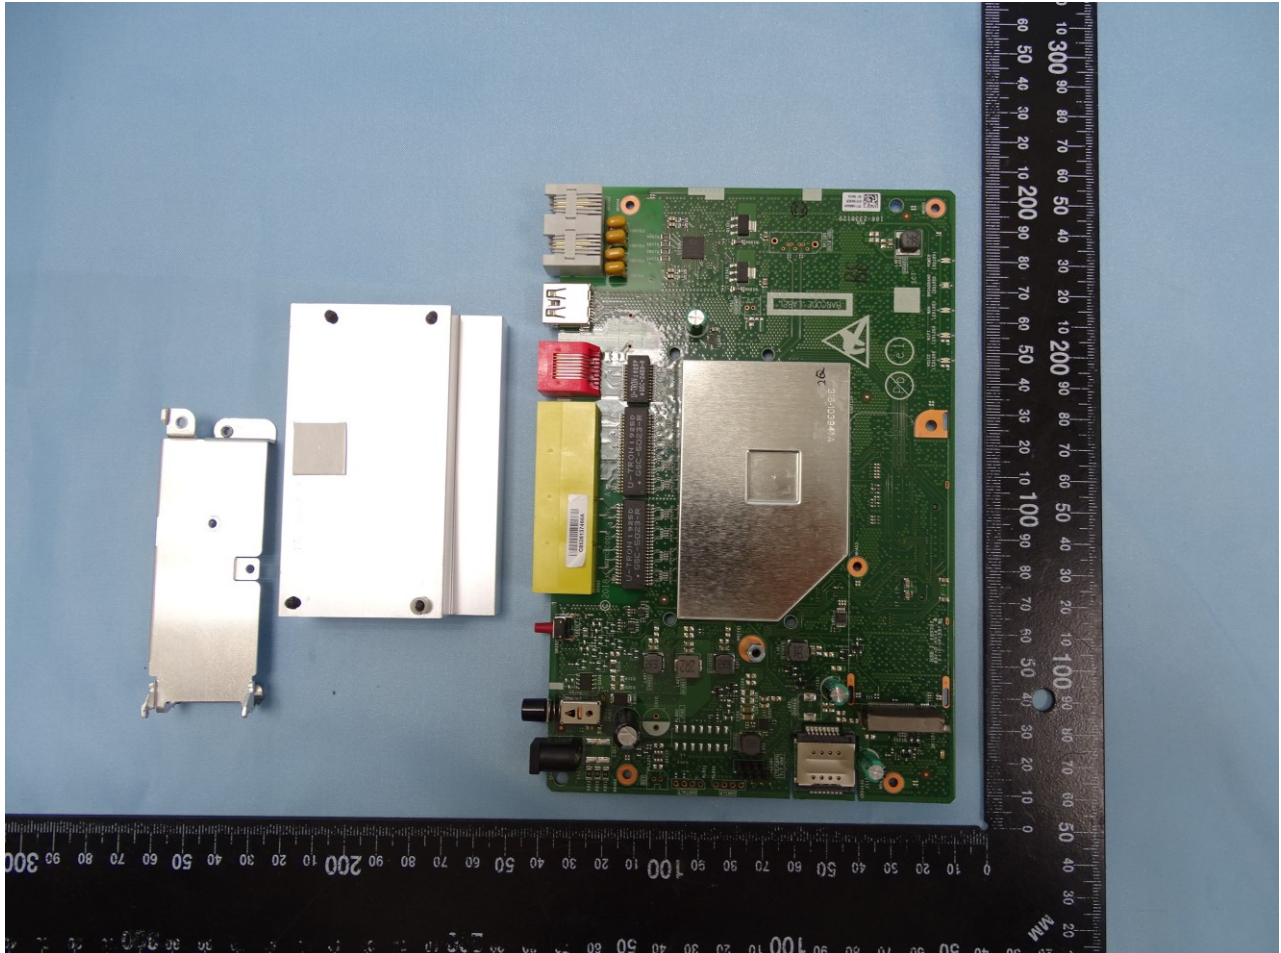

Brand Name: ARRIS / Model Name: NVG558CH
Marketing Name: CBRS GW WITH DUAL BAND 11AC WIFI AND VOIP

Brand Name: ARRIS / Model Name: NVG558CH
Marketing Name: CBRS GW WITH DUAL BAND 11AC WIFI AND VOIP

Brand Name: ARRIS / Model Name: NVG558CH
Marketing Name: CBRS GW WITH DUAL BAND 11AC WIFI AND VOIP