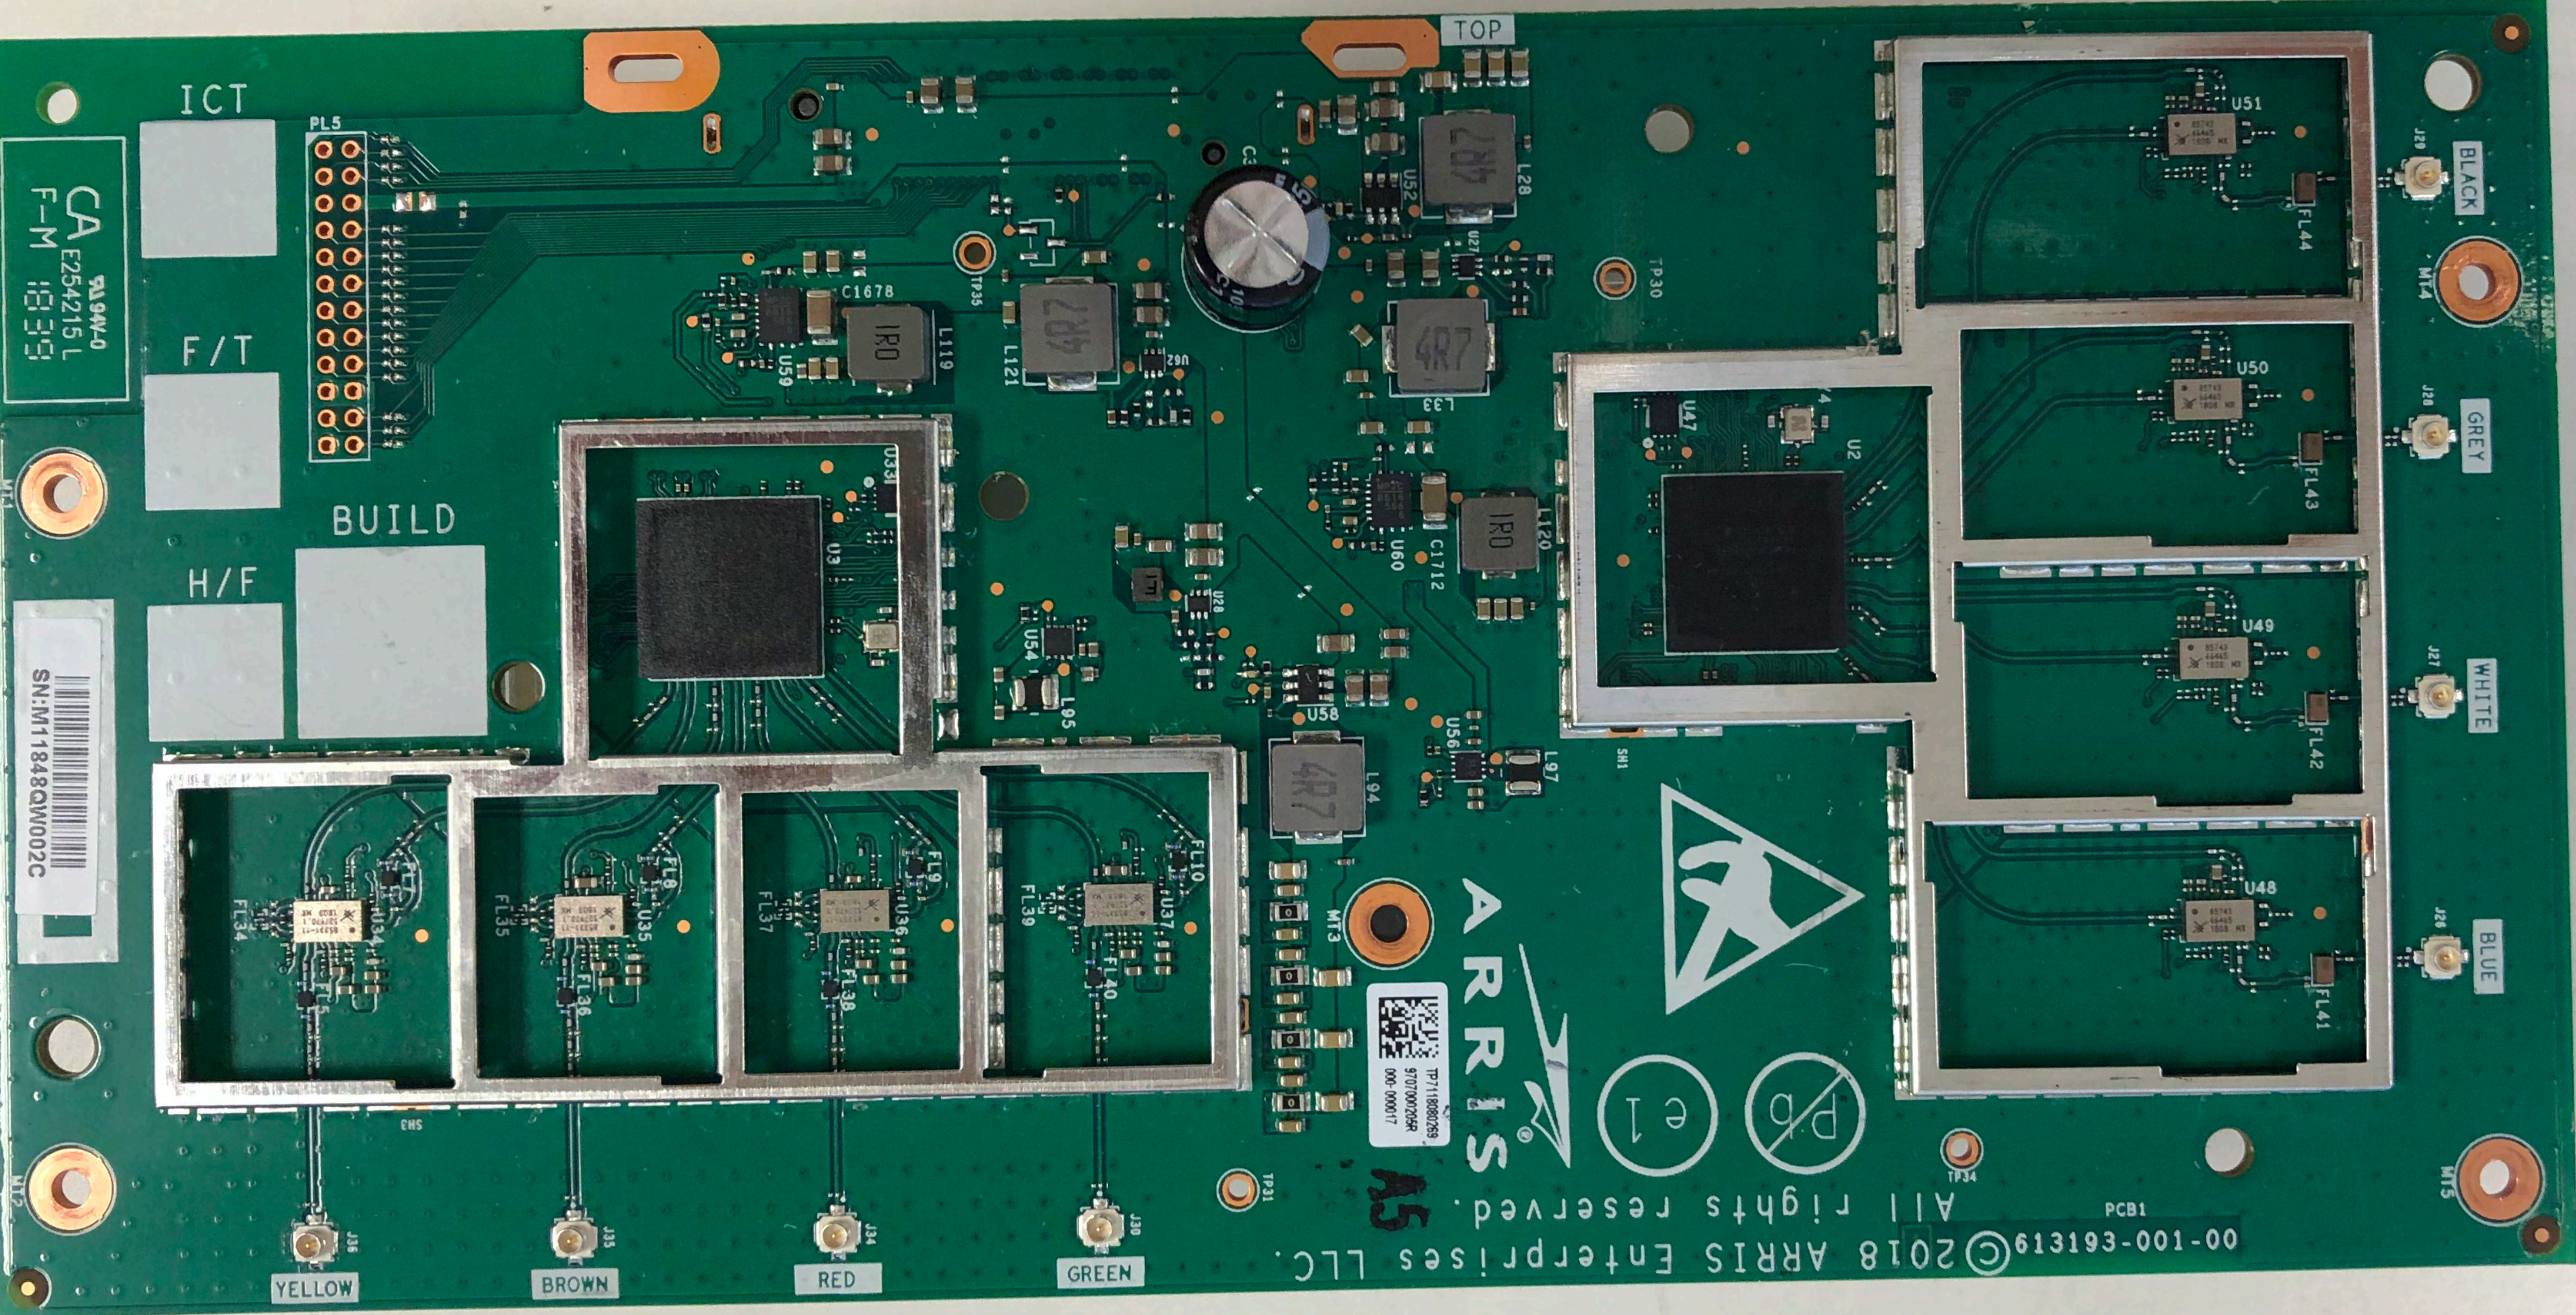

CA 9A94-0
F254215 L
F-M 1839

SN: M11848QW002C

ICT
F/T
H/F

BUILD

YELLOW BROWN RED GREEN

00-100-661619 © 2018 ARRIS Enterprises LLC. All rights reserved.

ARRIS
TP: 11808298
3070002694
000-000017

BLACK GREY WHITE BLUE
J28 MT4 J28 J27 J28 J28
MT5

TOP

PCB1

A5