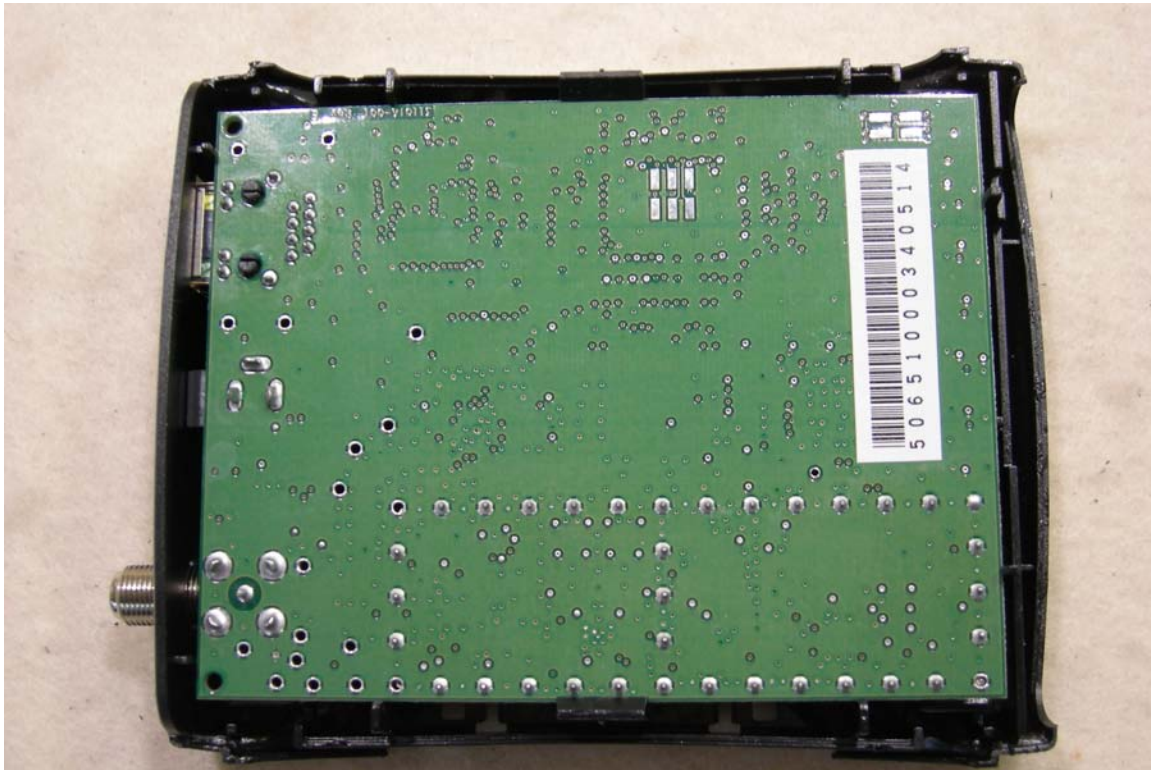

**ACS Report: 06-0357-15C-PC**  
Revision A

**Manufacturer: Arris Group, Inc.**  
**Model: SD300**

**Appendix A: EUT Photographs**

# External

Figure A1: EUT Front

Figure A2: EUT Rear

**Internal**

Figure A3: Main Board - Bottom

Figure A4: Main Board - Top with RF Shield

Figure A5: Main Board – Top without RF Shield