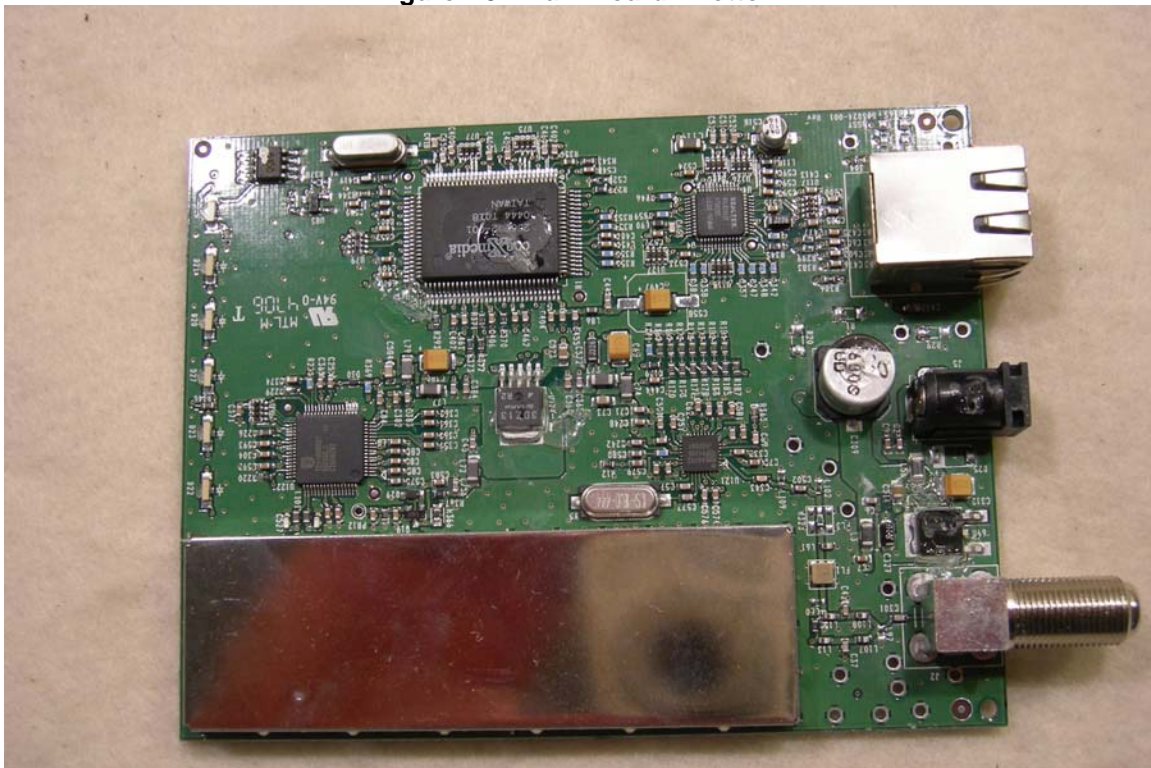

**ACS Report: 06-0357-15C-PC**  
Revision A

**Manufacturer: Arris Group, Inc.**  
**Model: SD300**

**Appendix A: EUT Photographs**

# External

Figure A1: EUT Front

Figure A2: EUT Rear

**Internal**

Figure A3: Main Board - Bottom

Figure A4: Main Board - Top with RF Shield

Figure A5: Main Board – Top without RF Shield