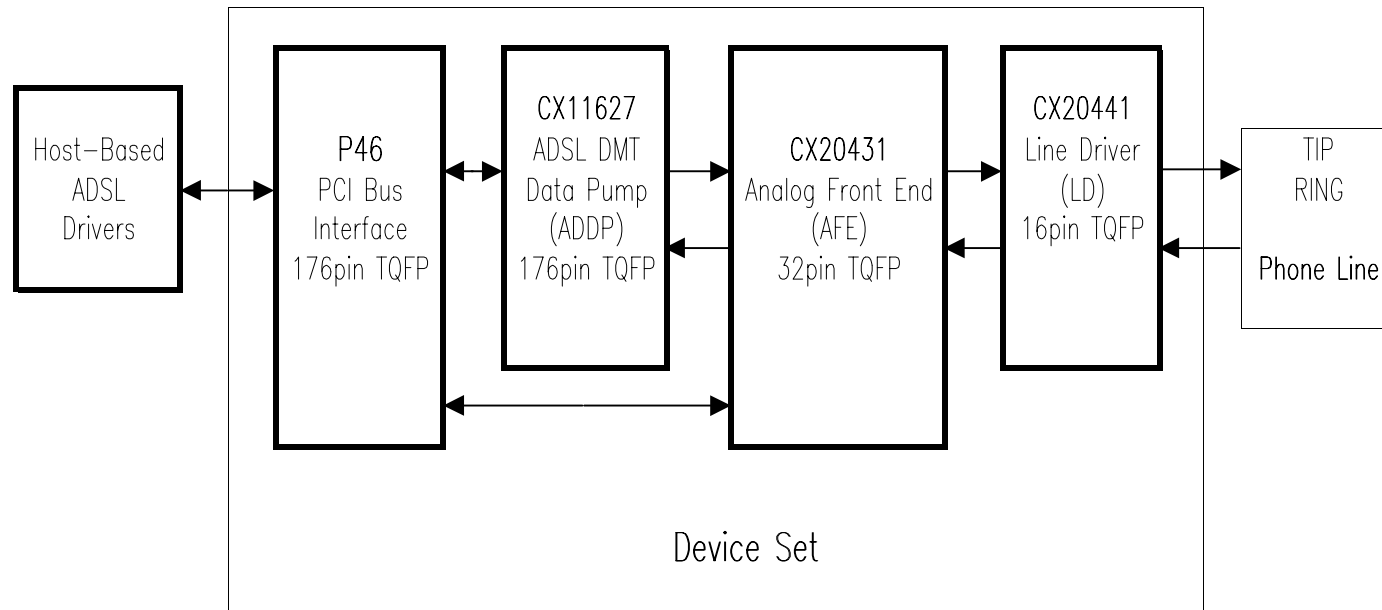

Es-Link KCP1000 Block Diagram

00