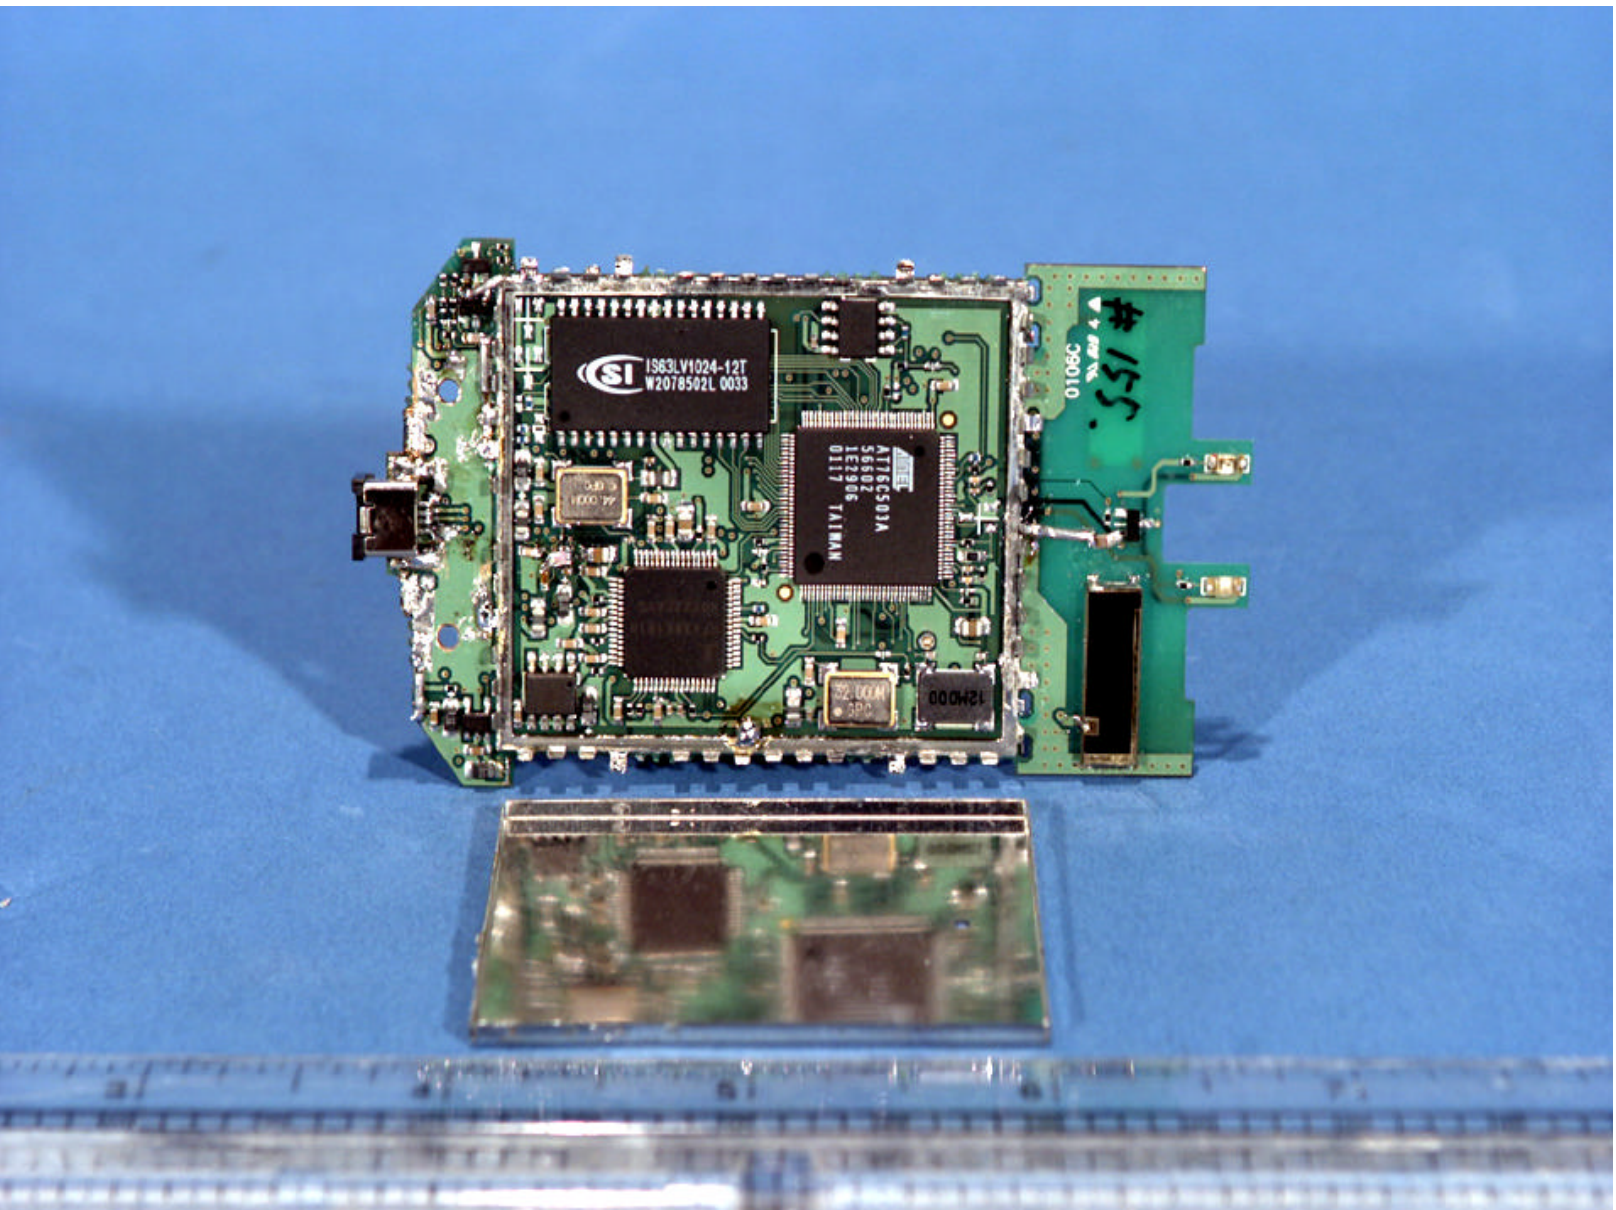

© 2001 PCTEST Lab

CREWAVE Wireless LAN USB  
FCC ID: PFTCW-1100USB

NV/LAP Lab Code: 100431-0

© 2001 PCTEST Lab

CREWAVE Wireless LAN USB  
FCC ID: PFTCW-1100USB

NVLAP Lab Code: 100431-0