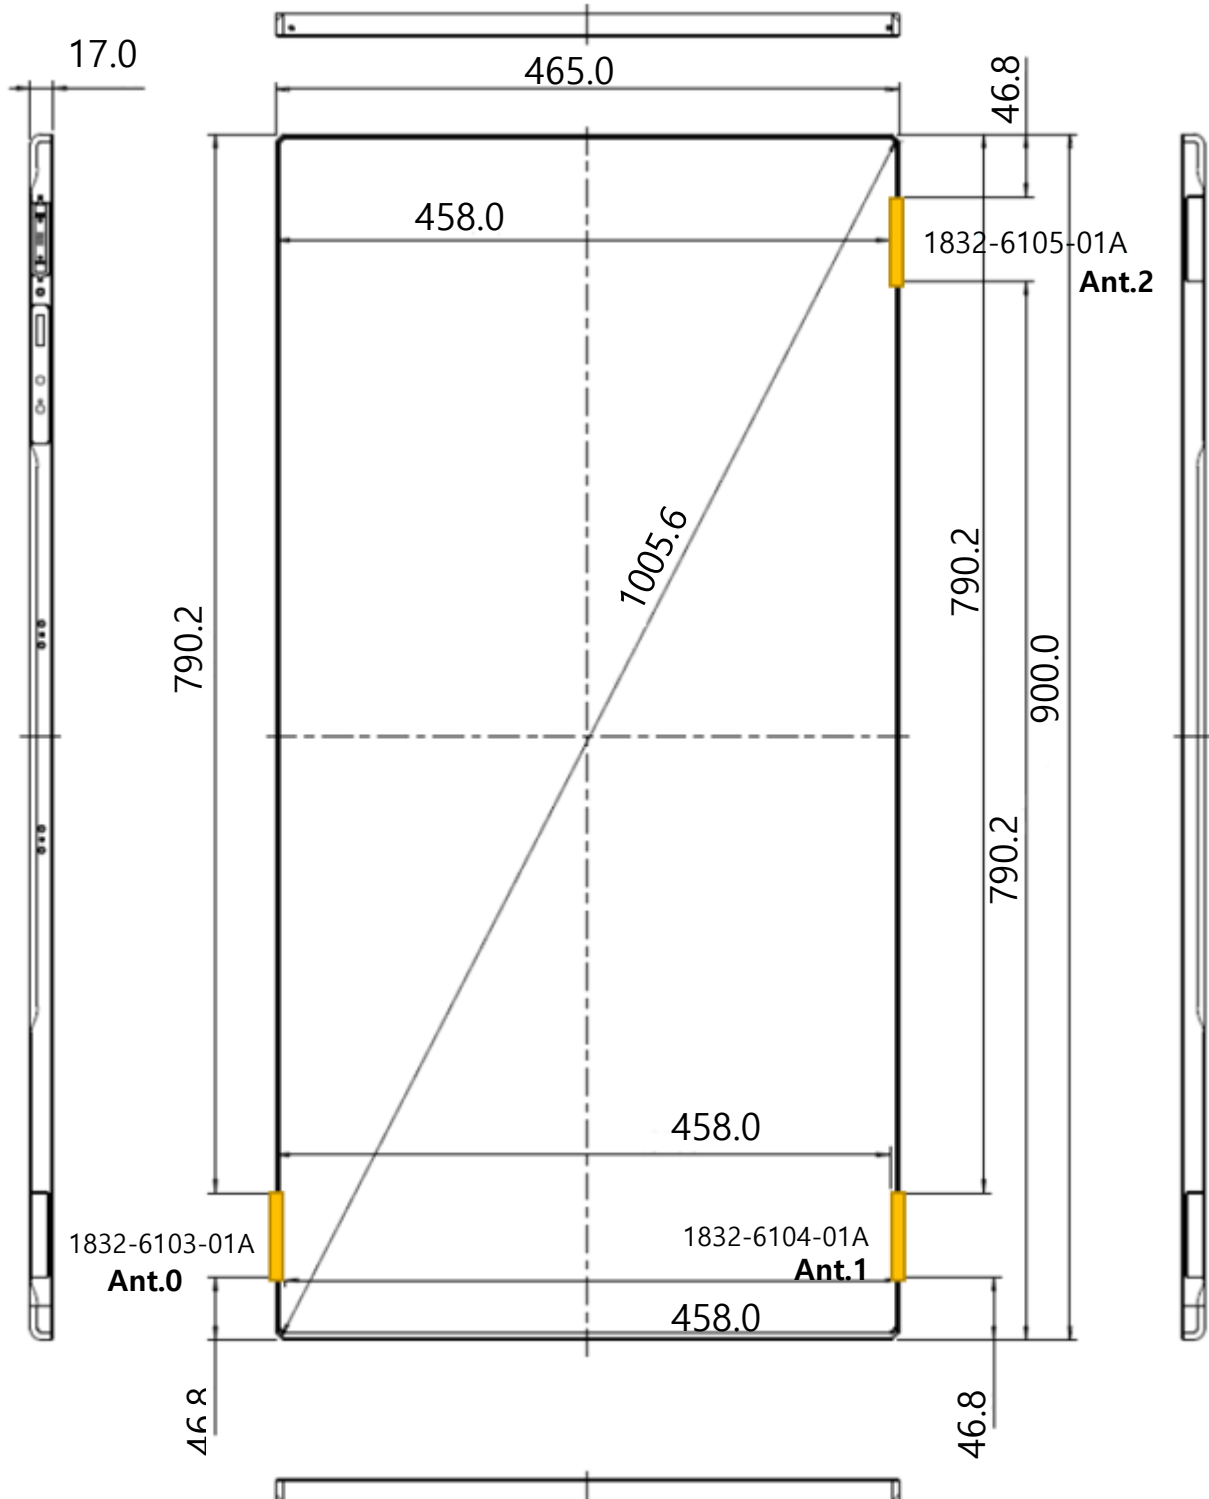

KCTL Inc.

65, Sinwon-ro, Yeongtong-gu,
Suwon-si, Gyeonggi-do, 16677, Korea
TEL: 82-31-285-0894 FAX: 82-505-299-8311
www.kctl.co.kr

Report No.:
KR21-SPF0077-A
Page (78) of (81)

Appendix C. #Antenna Location & Distance

Front View

Appendix D. EUT Photo

D.1) Front

D.2) Rear

Appendix E. Test Setup Photo

E.1) Front Ant.0 (0mm)

E.2) Front Ant.1 (0mm)

KCTL Inc.

65, Sinwon-ro, Yeongtong-gu,
Suwon-si, Gyeonggi-do, 16677, Korea
TEL: 82-31-285-0894 FAX: 82-505-299-8311
www.kctl.co.kr

Report No.:
KR21-SPF0077-A
Page (81) of (81)

E.3) Front Ant.2 (0mm)

End of test report