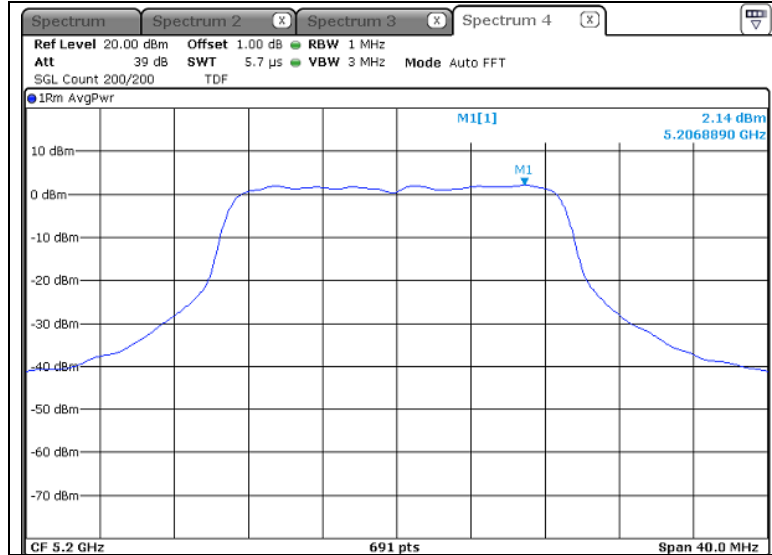

KCTL Inc.

65, Sinwon-ro, Yeongtong-gu,
Suwon-si, Gyeonggi-do, 16677, Korea
TEL: 82-31-285-0894 FAX: 82-505-299-8311
www.kctl.co.kr

Report No.:
KR17-SRF0056-B
Page (317) of (450)

5 200 MHz