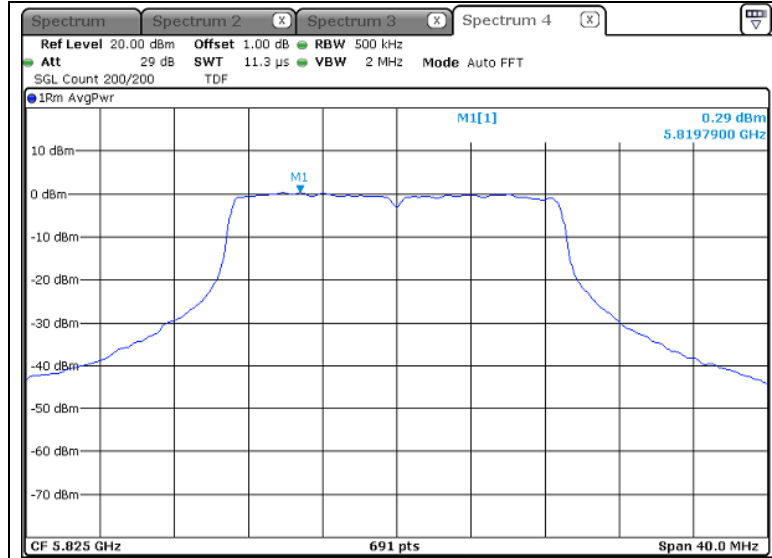

KCTL Inc.

65, Sinwon-ro, Yeongtong-gu,
Suwon-si, Gyeonggi-do, 16677, Korea
TEL: 82-31-285-0894 FAX: 82-505-299-8311
www.kctl.co.kr

Report No.:
KR17-SRF0056-B
Page (369) of (450)

5 825 MHz