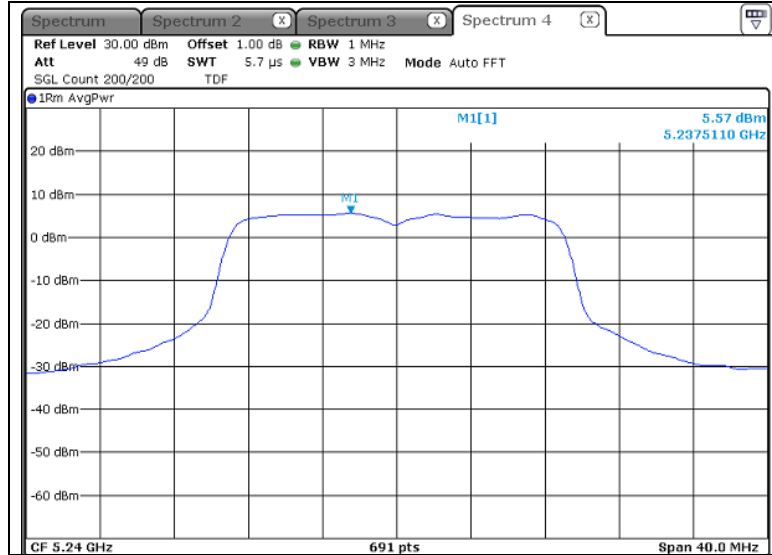

KCTL Inc.

65, Sinwon-ro, Yeongtong-gu,
Suwon-si, Gyeonggi-do, 16677, Korea
TEL: 82-31-285-0894 FAX: 82-505-299-8311
www.kctl.co.kr

Report No.:
KR17-SRF0056-B
Page (312) of (450)

5 240 MHz