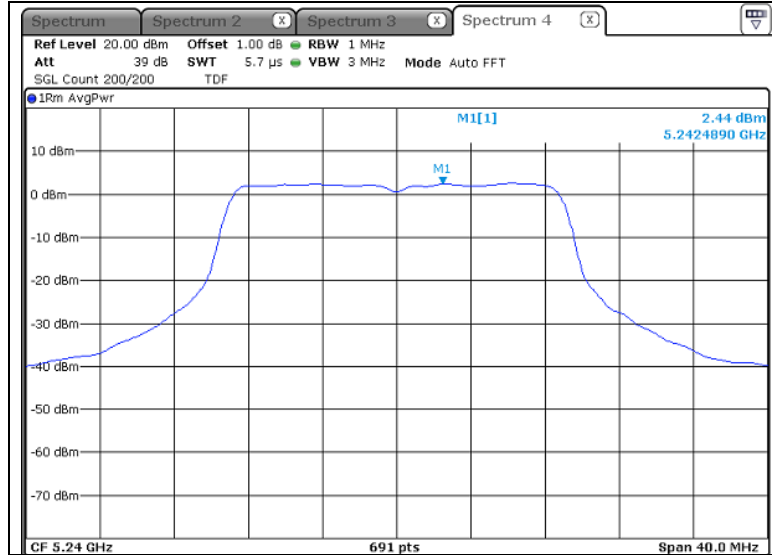

KCTL Inc.

65, Sinwon-ro, Yeongtong-gu,
Suwon-si, Gyeonggi-do, 16677, Korea
TEL: 82-31-285-0894 FAX: 82-505-299-8311
www.kctl.co.kr

Report No.:
KR17-SRF0056-B
Page (323) of (450)

5 240 MHz