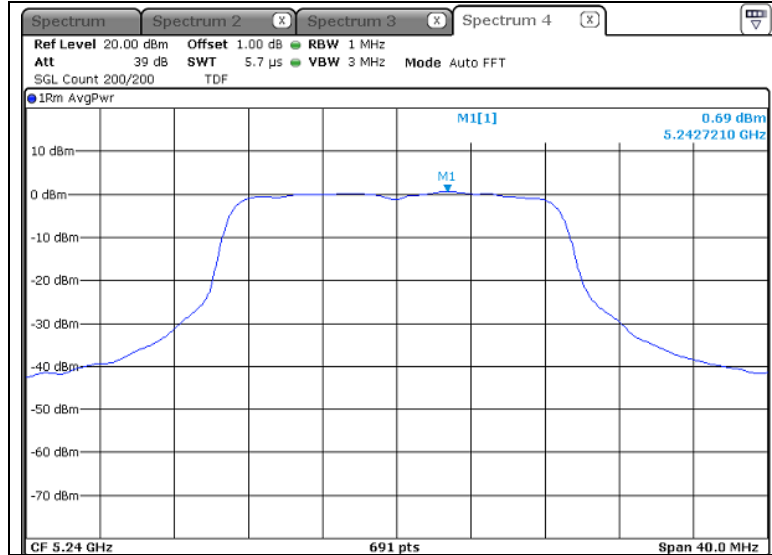

KCTL Inc.

65, Sinwon-ro, Yeongtong-gu,
Suwon-si, Gyeonggi-do, 16677, Korea
TEL: 82-31-285-0894 FAX: 82-505-299-8311
www.kctl.co.kr

Report No.:
KR17-SRF0056-B
Page (334) of (450)

5 240 MHz