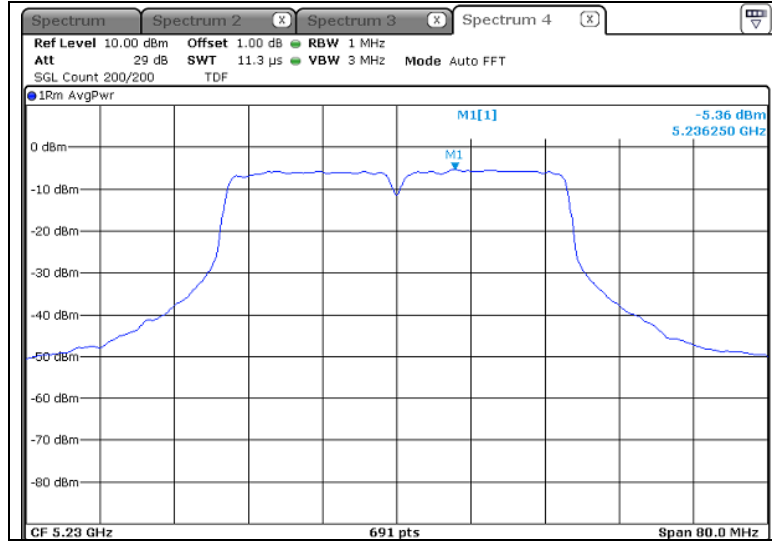

KCTL Inc.

65, Sinwon-ro, Yeongtong-gu,
Suwon-si, Gyeonggi-do, 16677, Korea
TEL: 82-31-285-0894 FAX: 82-505-299-8311
www.kctl.co.kr

Report No.:
KR17-SRF0056-B
Page (338) of (450)

5 230 MHz