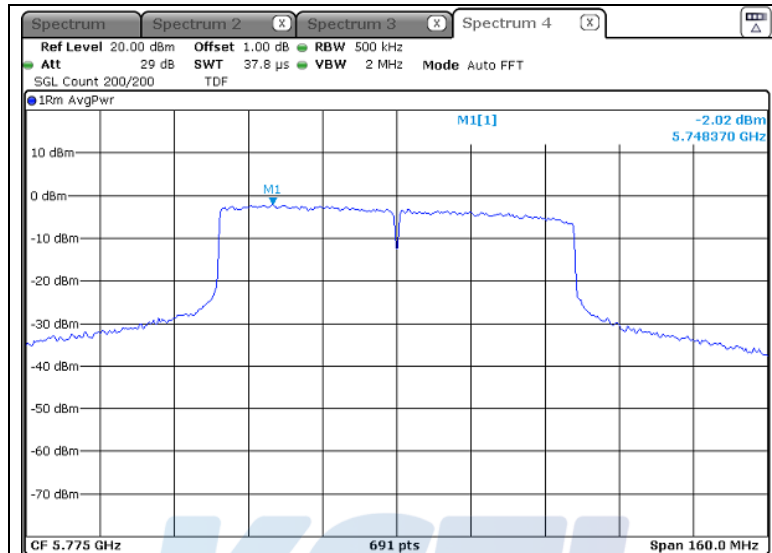

KCTL Inc.

65, Sinwon-ro, Yeongtong-gu,
Suwon-si, Gyeonggi-do, 16677, Korea
TEL: 82-31-285-0894 FAX: 82-505-299-8311
www.kctl.co.kr

Report No.:
KR17-SRF0056-B
Page (355) of (450)

- 802.11ac VHT80

5 775 MHz