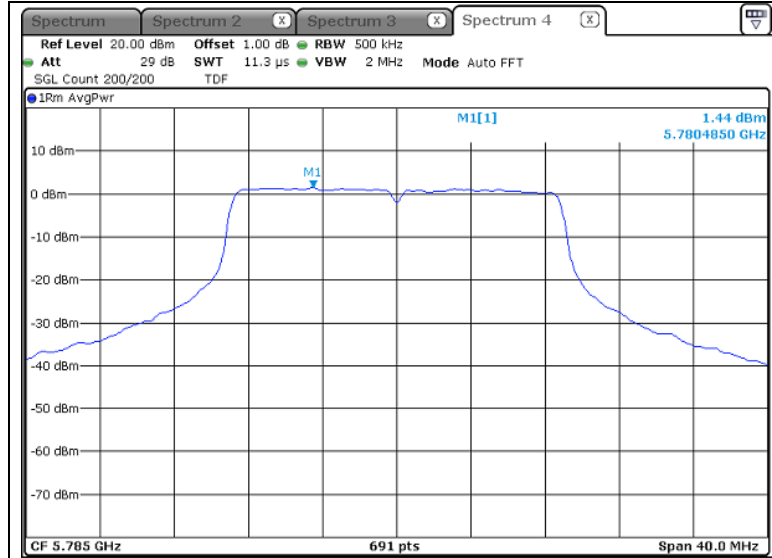

KCTL Inc.

65, Sinwon-ro, Yeongtong-gu,
Suwon-si, Gyeonggi-do, 16677, Korea
TEL: 82-31-285-0894 FAX: 82-505-299-8311
www.kctl.co.kr

Report No.:
KR17-SRF0056-B
Page (371) of (450)

5 785 MHz