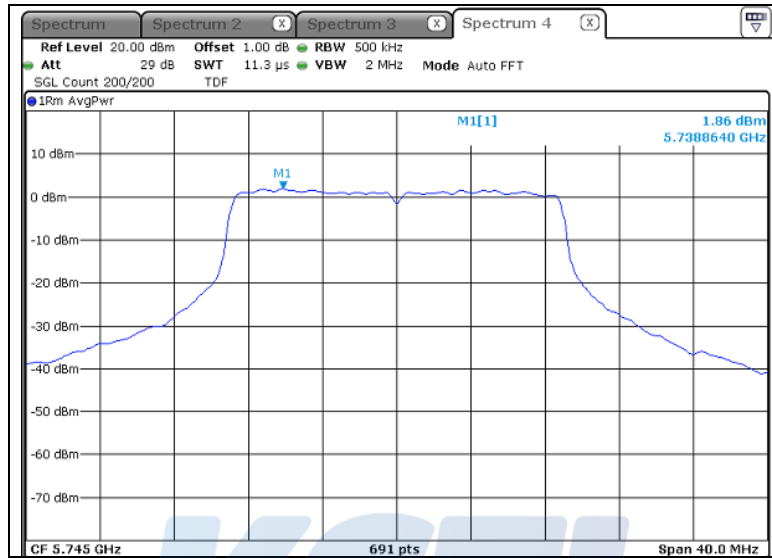

KCTL Inc.

65, Sinwon-ro, Yeongtong-gu,
Suwon-si, Gyeonggi-do, 16677, Korea
TEL: 82-31-285-0894 FAX: 82-505-299-8311
www.kctl.co.kr

Report No.:
KR17-SRF0056-B
Page (365) of (450)

- 802.11ac VHT20

5 745 MHz