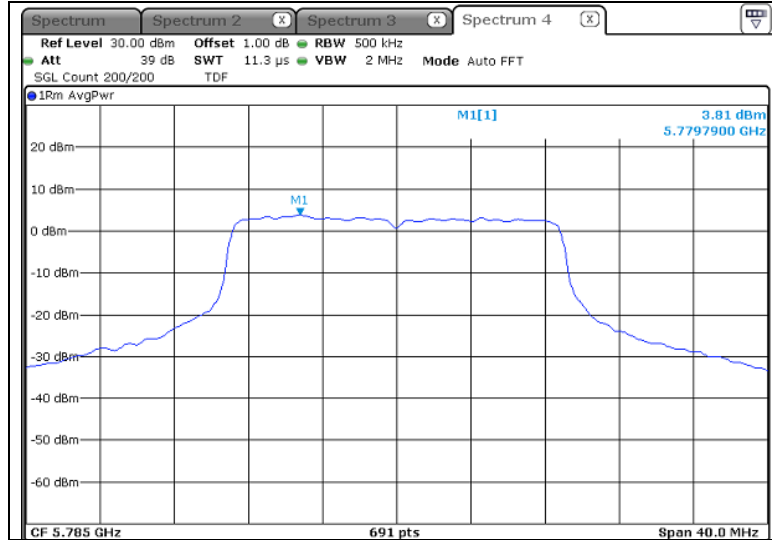

KCTL Inc.

65, Sinwon-ro, Yeongtong-gu,
Suwon-si, Gyeonggi-do, 16677, Korea
TEL: 82-31-285-0894 FAX: 82-505-299-8311
www.kctl.co.kr

Report No.:
KR17-SRF0056-B
Page (353) of (450)

5 785 MHz