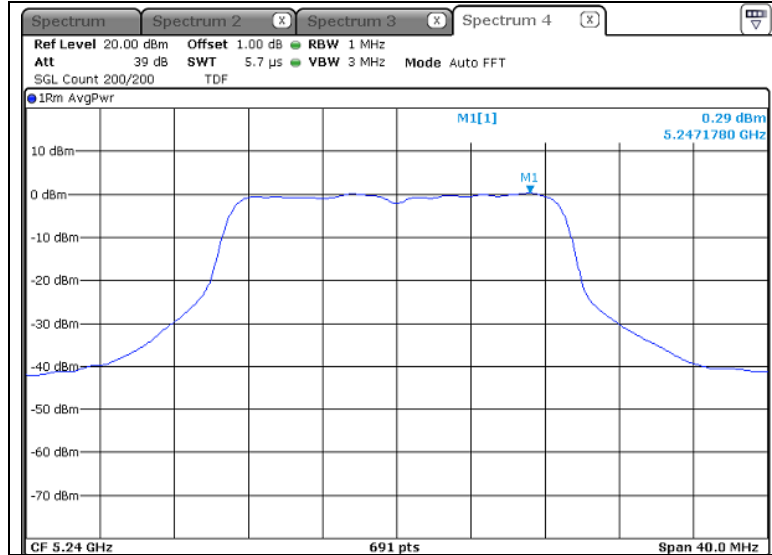

KCTL Inc.

65, Sinwon-ro, Yeongtong-gu,
Suwon-si, Gyeonggi-do, 16677, Korea
TEL: 82-31-285-0894 FAX: 82-505-299-8311
www.kctl.co.kr

Report No.:
KR17-SRF0056-B
Page (337) of (450)

5 240 MHz