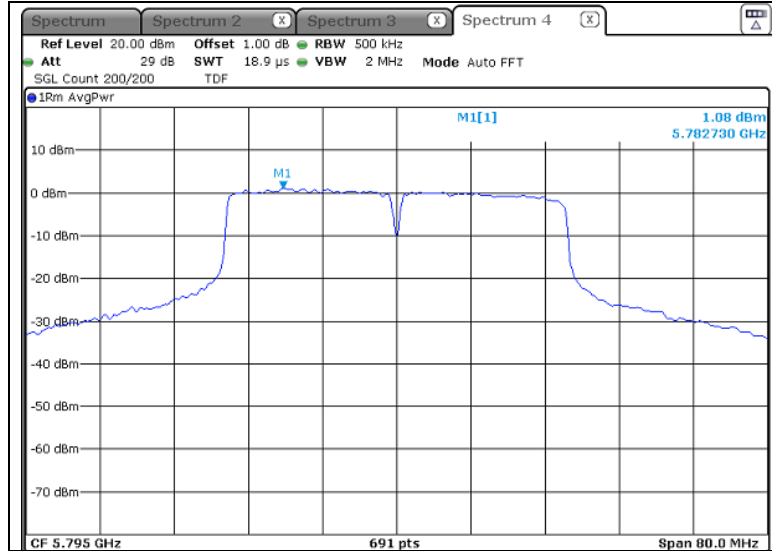

KCTL Inc.

65, Sinwon-ro, Yeongtong-gu,
Suwon-si, Gyeonggi-do, 16677, Korea
TEL: 82-31-285-0894 FAX: 82-505-299-8311
www.kctl.co.kr

Report No.:
KR17-SRF0056-B
Page (352) of (450)

5 795 MHz