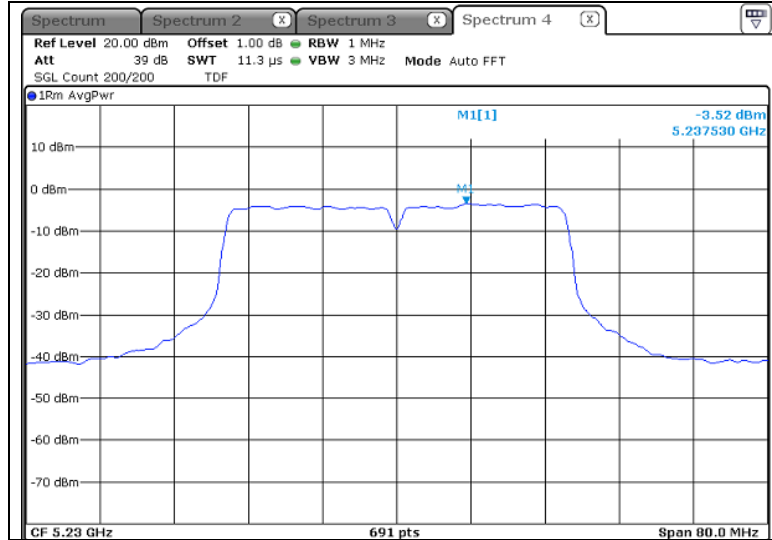

KCTL Inc.

65, Sinwon-ro, Yeongtong-gu,
Suwon-si, Gyeonggi-do, 16677, Korea
TEL: 82-31-285-0894 FAX: 82-505-299-8311
www.kctl.co.kr

Report No.:
KR17-SRF0056-B
Page (324) of (450)

5 230 MHz