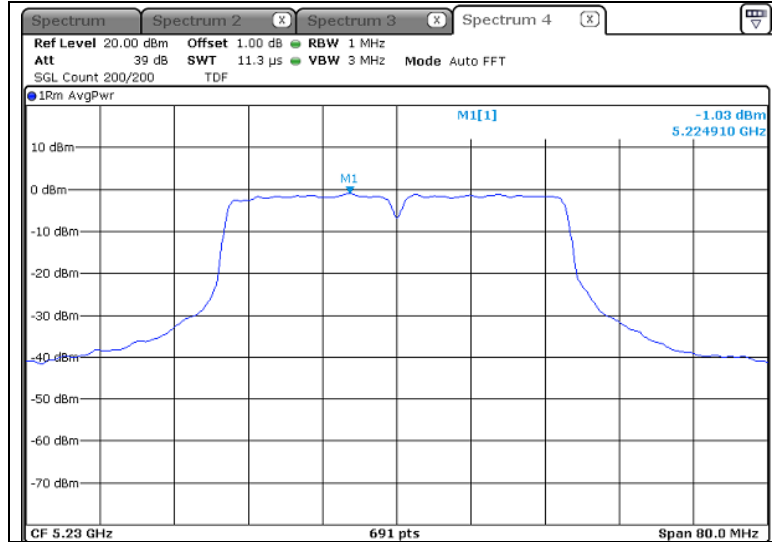

KCTL Inc.

65, Sinwon-ro, Yeongtong-gu,
Suwon-si, Gyeonggi-do, 16677, Korea
TEL: 82-31-285-0894 FAX: 82-505-299-8311
www.kctl.co.kr

Report No.:
KR17-SRF0056-B
Page (306) of (450)

5 230 MHz