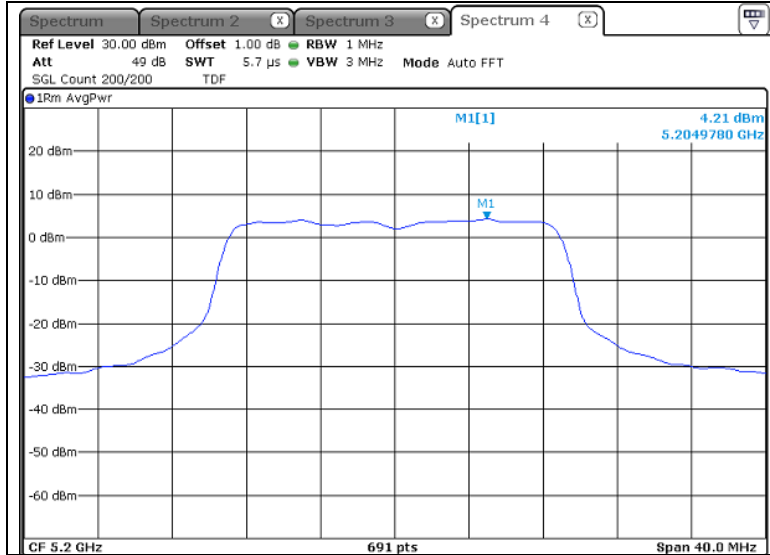

KCTL Inc.

65, Sinwon-ro, Yeongtong-gu,
Suwon-si, Gyeonggi-do, 16677, Korea
TEL: 82-31-285-0894 FAX: 82-505-299-8311
www.kctl.co.kr

Report No.:
KR17-SRF0056-B
Page (302) of (450)

5 200 MHz