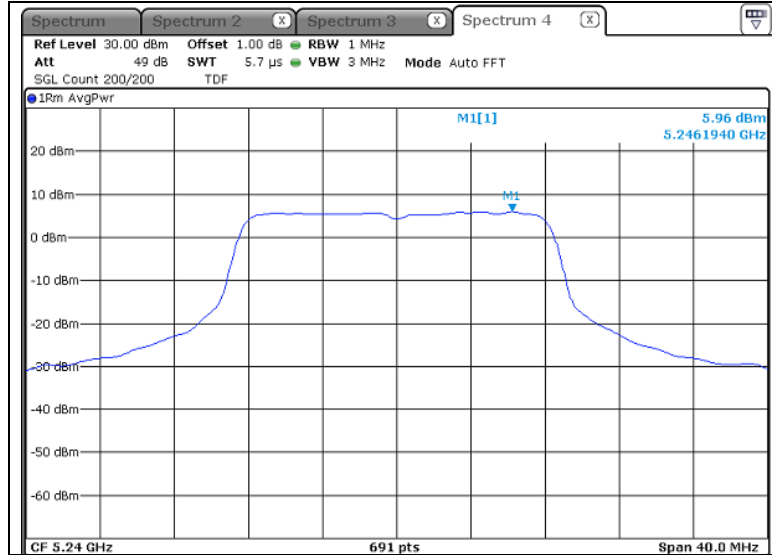

KCTL Inc.

65, Sinwon-ro, Yeongtong-gu,
Suwon-si, Gyeonggi-do, 16677, Korea
TEL: 82-31-285-0894 FAX: 82-505-299-8311
www.kctl.co.kr

Report No.:
KR17-SRF0056-B
Page (308) of (450)

5 240 MHz