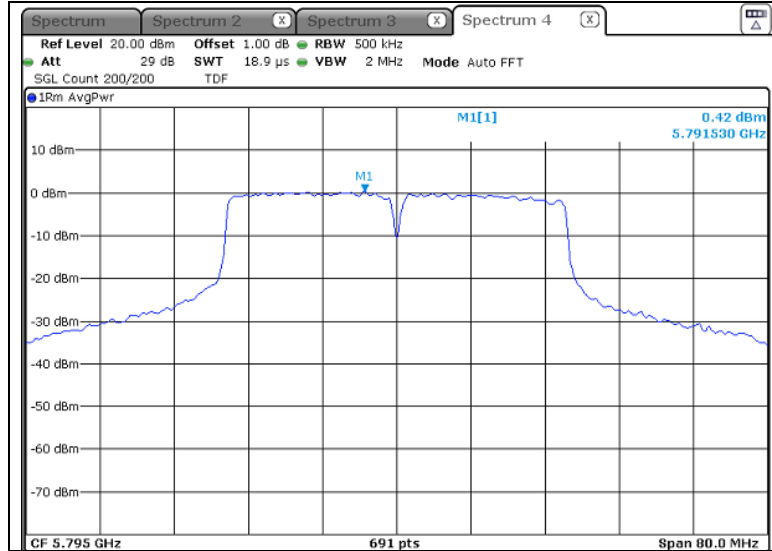

KCTL Inc.

65, Sinwon-ro, Yeongtong-gu,
Suwon-si, Gyeonggi-do, 16677, Korea
TEL: 82-31-285-0894 FAX: 82-505-299-8311
www.kctl.co.kr

Report No.:
KR17-SRF0056-B
Page (359) of (450)

5 795 MHz