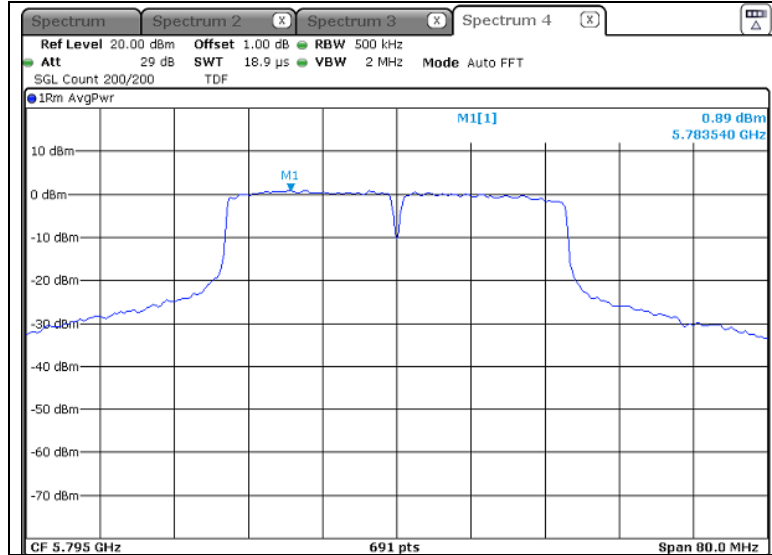

KCTL Inc.

65, Sinwon-ro, Yeongtong-gu,
Suwon-si, Gyeonggi-do, 16677, Korea
TEL: 82-31-285-0894 FAX: 82-505-299-8311
www.kctl.co.kr

Report No.:
KR17-SRF0056-B
Page (345) of (450)

5 795 MHz