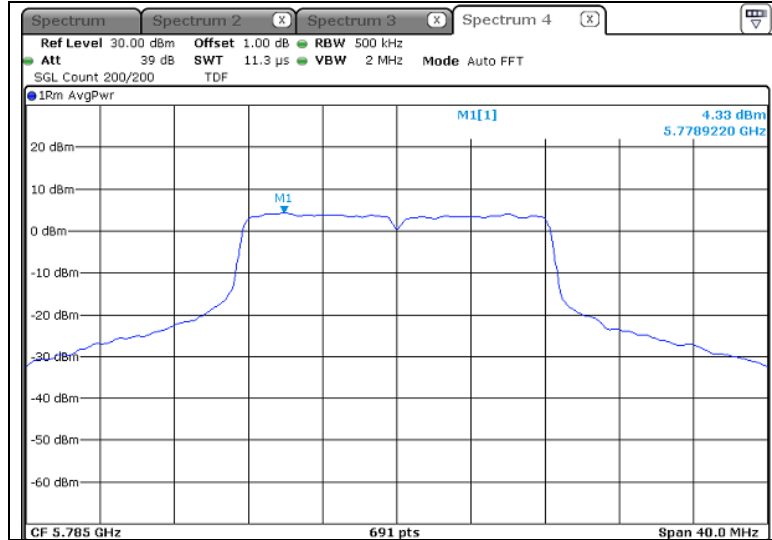

KCTL Inc.

65, Sinwon-ro, Yeongtong-gu,
Suwon-si, Gyeonggi-do, 16677, Korea
TEL: 82-31-285-0894 FAX: 82-505-299-8311
www.kctl.co.kr

Report No.:
KR17-SRF0056-B
Page (349) of (450)

5 785 MHz