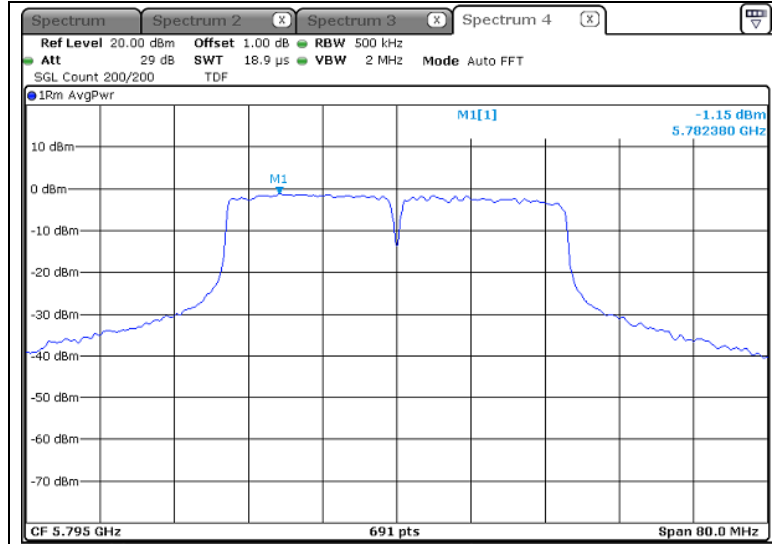

KCTL Inc.

65, Sinwon-ro, Yeongtong-gu,
Suwon-si, Gyeonggi-do, 16677, Korea
TEL: 82-31-285-0894 FAX: 82-505-299-8311
www.kctl.co.kr

Report No.:
KR17-SRF0056-B
Page (370) of (450)

5 795 MHz