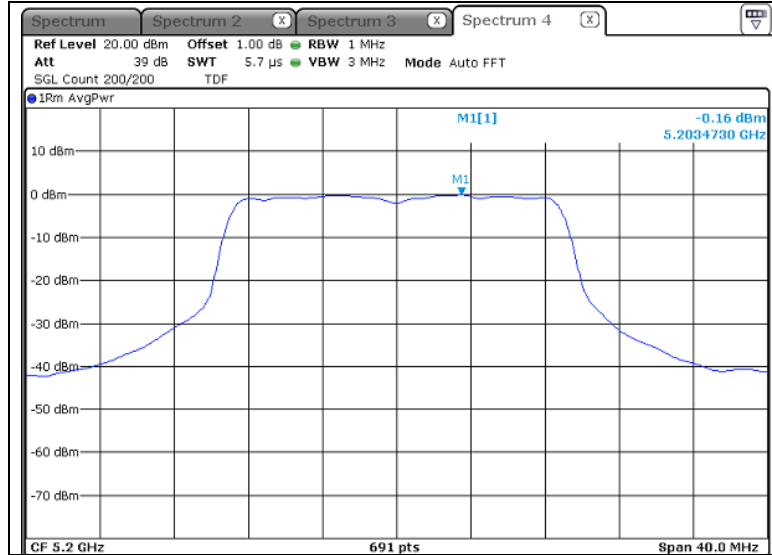

KCTL Inc.

65, Sinwon-ro, Yeongtong-gu,
Suwon-si, Gyeonggi-do, 16677, Korea
TEL: 82-31-285-0894 FAX: 82-505-299-8311
www.kctl.co.kr

Report No.:
KR17-SRF0056-B
Page (328) of (450)

5 200 MHz