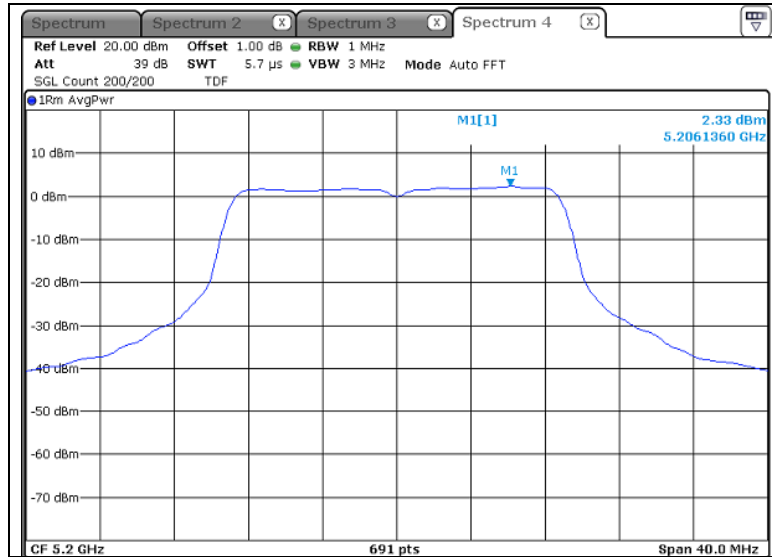

KCTL Inc.

65, Sinwon-ro, Yeongtong-gu,
Suwon-si, Gyeonggi-do, 16677, Korea
TEL: 82-31-285-0894 FAX: 82-505-299-8311
www.kctl.co.kr

Report No.:
KR17-SRF0056-B
Page (320) of (450)

5 200 MHz