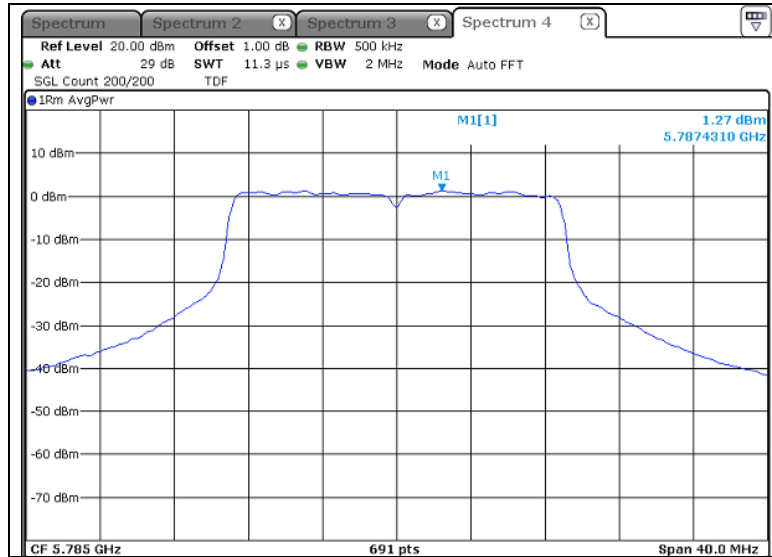

KCTL Inc.

65, Sinwon-ro, Yeongtong-gu,
Suwon-si, Gyeonggi-do, 16677, Korea
TEL: 82-31-285-0894 FAX: 82-505-299-8311
www.kctl.co.kr

Report No.:
KR17-SRF0056-B
Page (363) of (450)

5 785 MHz