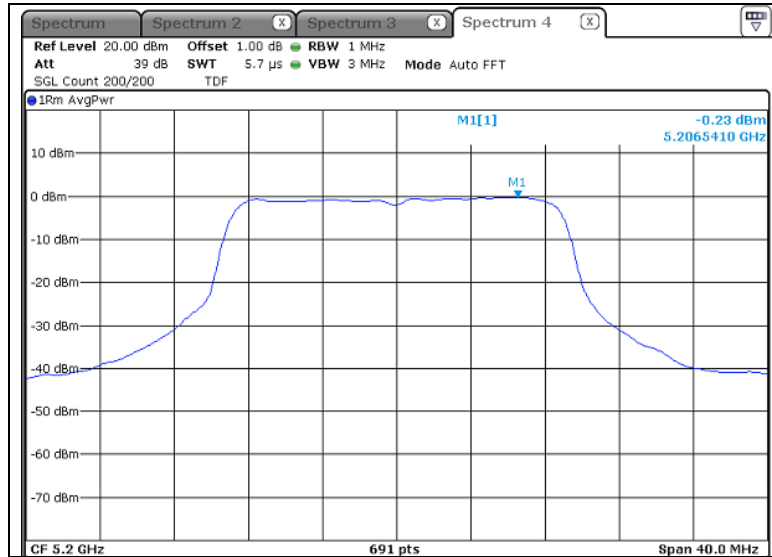

KCTL Inc.

65, Sinwon-ro, Yeongtong-gu,
Suwon-si, Gyeonggi-do, 16677, Korea
TEL: 82-31-285-0894 FAX: 82-505-299-8311
www.kctl.co.kr

Report No.:
KR17-SRF0056-B
Page (339) of (450)

5 200 MHz