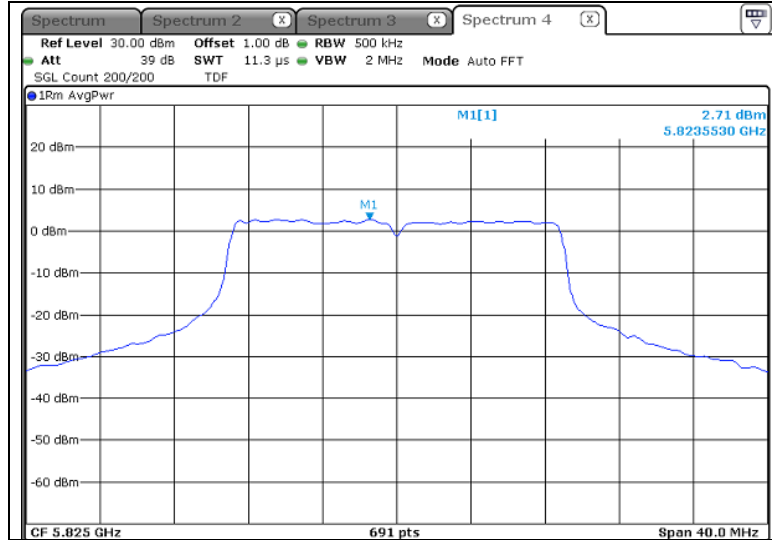

KCTL Inc.

65, Sinwon-ro, Yeongtong-gu,
Suwon-si, Gyeonggi-do, 16677, Korea
TEL: 82-31-285-0894 FAX: 82-505-299-8311
www.kctl.co.kr

Report No.:
KR17-SRF0056-B
Page (344) of (450)

5 825 MHz