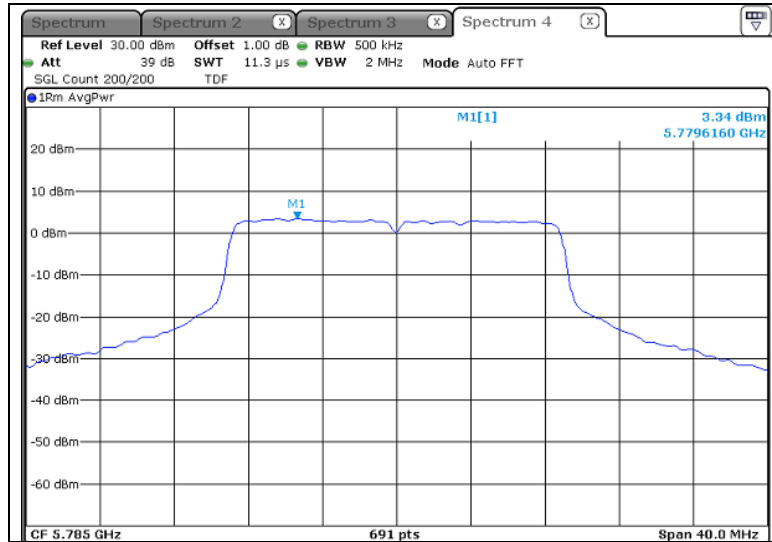

KCTL Inc.

65, Sinwon-ro, Yeongtong-gu,
Suwon-si, Gyeonggi-do, 16677, Korea
TEL: 82-31-285-0894 FAX: 82-505-299-8311
www.kctl.co.kr

Report No.:
KR17-SRF0056-B
Page (346) of (450)

5 785 MHz