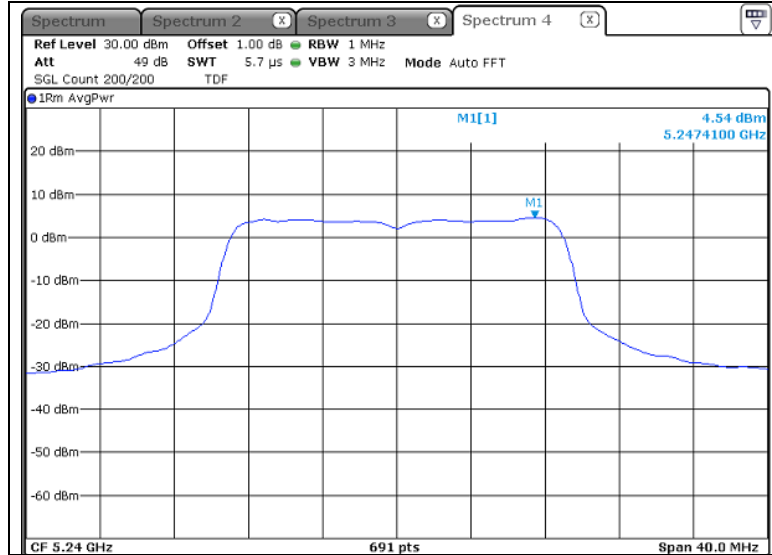

KCTL Inc.

65, Sinwon-ro, Yeongtong-gu,
Suwon-si, Gyeonggi-do, 16677, Korea
TEL: 82-31-285-0894 FAX: 82-505-299-8311
www.kctl.co.kr

Report No.:
KR17-SRF0056-B
Page (305) of (450)

5 240 MHz