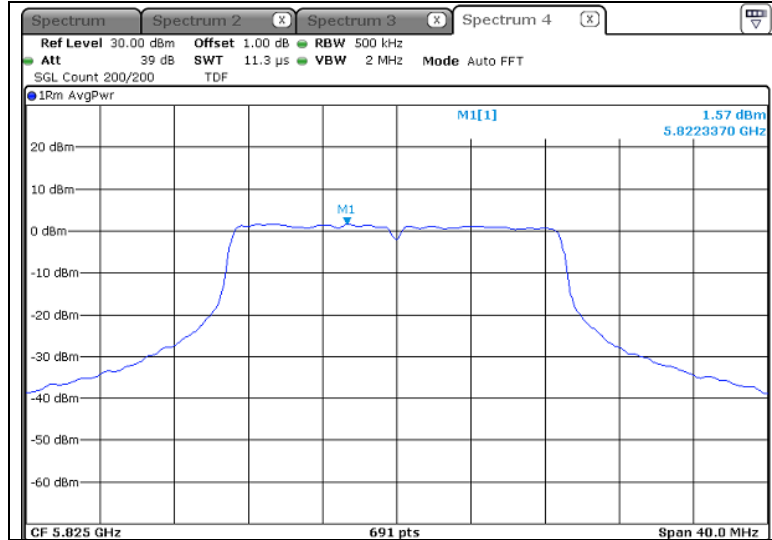

KCTL Inc.

65, Sinwon-ro, Yeongtong-gu,
Suwon-si, Gyeonggi-do, 16677, Korea
TEL: 82-31-285-0894 FAX: 82-505-299-8311
www.kctl.co.kr

Report No.:
KR17-SRF0056-B
Page (358) of (450)

5 825 MHz