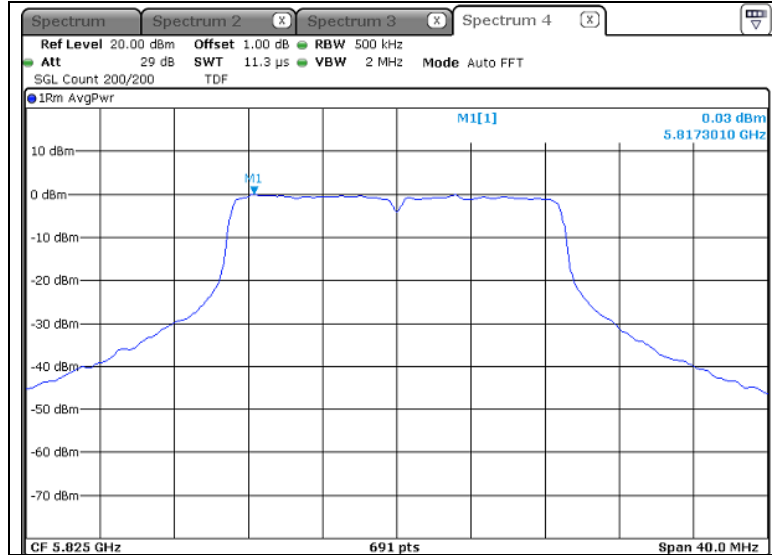

KCTL Inc.

65, Sinwon-ro, Yeongtong-gu,
Suwon-si, Gyeonggi-do, 16677, Korea
TEL: 82-31-285-0894 FAX: 82-505-299-8311
www.kctl.co.kr

Report No.:
KR17-SRF0056-B
Page (366) of (450)

5 825 MHz