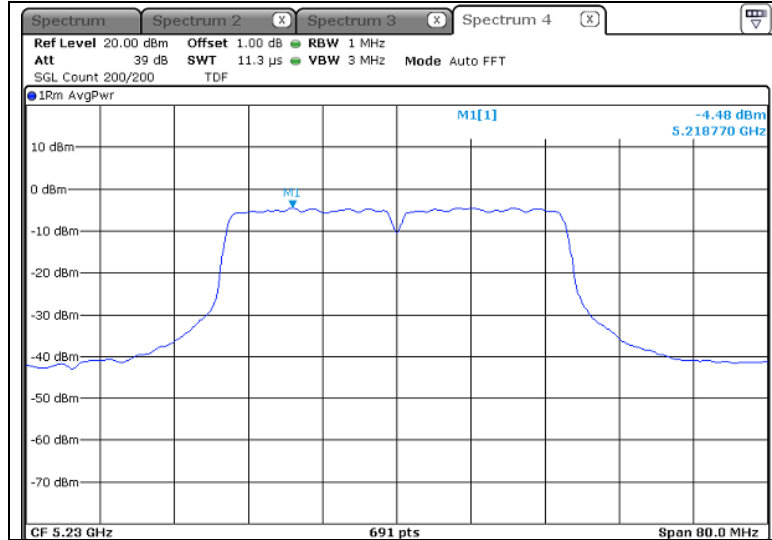

KCTL Inc.

65, Sinwon-ro, Yeongtong-gu,
Suwon-si, Gyeonggi-do, 16677, Korea
TEL: 82-31-285-0894 FAX: 82-505-299-8311
www.kctl.co.kr

Report No.:
KR17-SRF0056-B
Page (316) of (450)

5 230 MHz