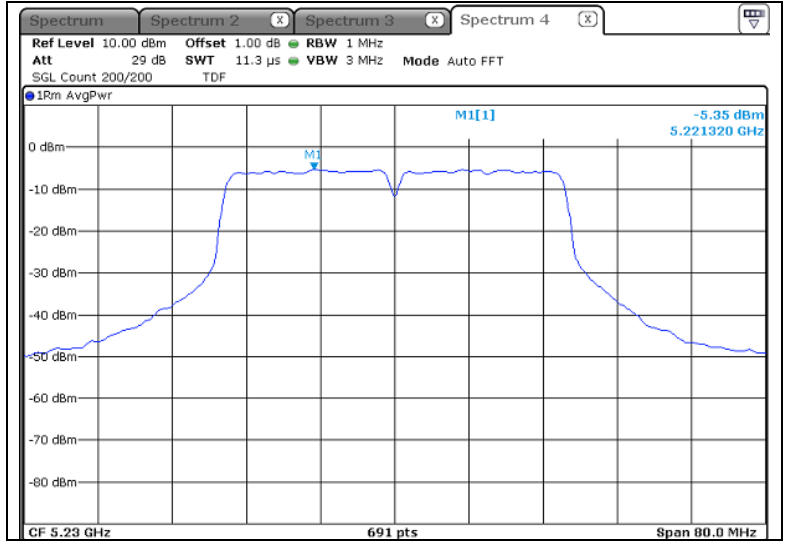

KCTL Inc.

65, Sinwon-ro, Yeongtong-gu,
Suwon-si, Gyeonggi-do, 16677, Korea
TEL: 82-31-285-0894 FAX: 82-505-299-8311
www.kctl.co.kr

Report No.:
KR17-SRF0056-B
Page (335) of (450)

5 230 MHz