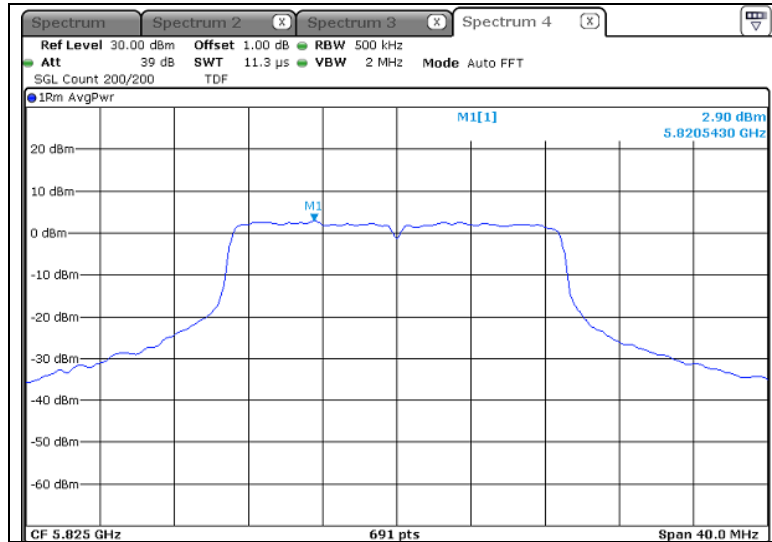

KCTL Inc.

65, Sinwon-ro, Yeongtong-gu,
Suwon-si, Gyeonggi-do, 16677, Korea
TEL: 82-31-285-0894 FAX: 82-505-299-8311
www.kctl.co.kr

Report No.:
KR17-SRF0056-B
Page (351) of (450)

5 825 MHz