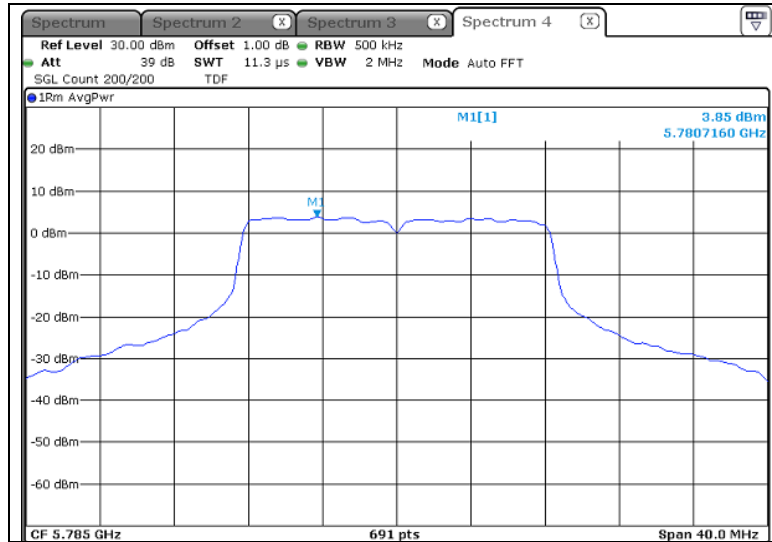

KCTL Inc.

65, Sinwon-ro, Yeongtong-gu,
Suwon-si, Gyeonggi-do, 16677, Korea
TEL: 82-31-285-0894 FAX: 82-505-299-8311
www.kctl.co.kr

Report No.:
KR17-SRF0056-B
Page (356) of (450)

5 785 MHz