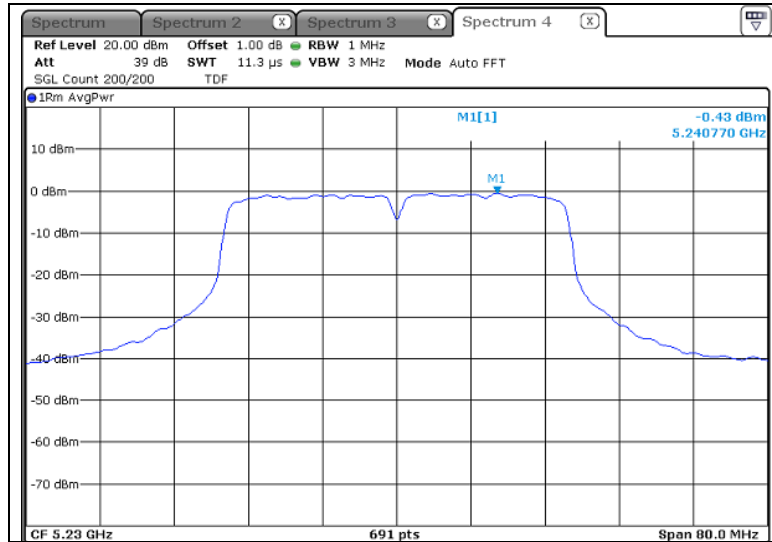

KCTL Inc.

65, Sinwon-ro, Yeongtong-gu,
Suwon-si, Gyeonggi-do, 16677, Korea
TEL: 82-31-285-0894 FAX: 82-505-299-8311
www.kctl.co.kr

Report No.:
KR17-SRF0056-B
Page (299) of (450)

5 230 MHz