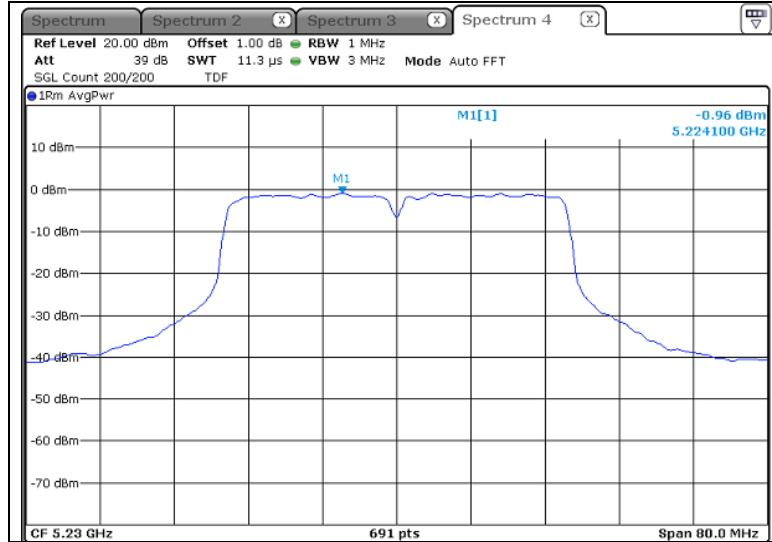

KCTL Inc.

65, Sinwon-ro, Yeongtong-gu,
Suwon-si, Gyeonggi-do, 16677, Korea
TEL: 82-31-285-0894 FAX: 82-505-299-8311
www.kctl.co.kr

Report No.:
KR17-SRF0056-B
Page (313) of (450)

5 230 MHz