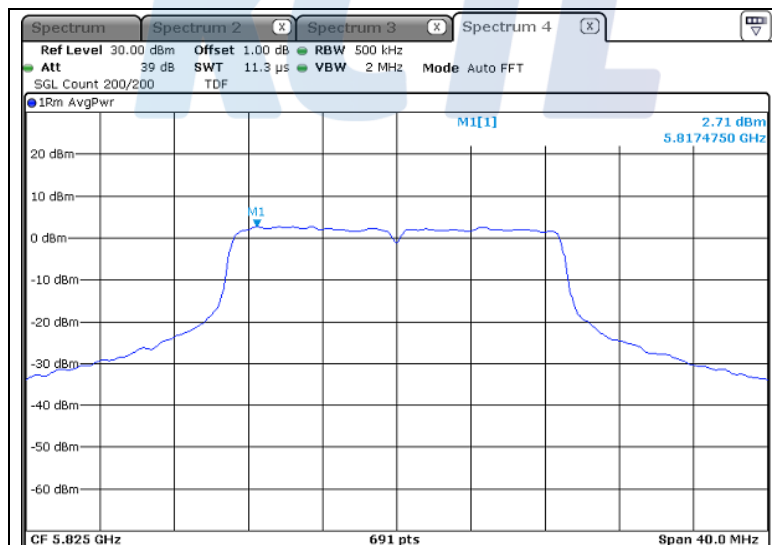

KCTL Inc.

65, Sinwon-ro, Yeongtong-gu,
Suwon-si, Gyeonggi-do, 16677, Korea
TEL: 82-31-285-0894 FAX: 82-505-299-8311
www.kctl.co.kr

Report No.:
KR17-SRF0056-B
Page (346) of (450)

5 785 MHz

5 825 MHz