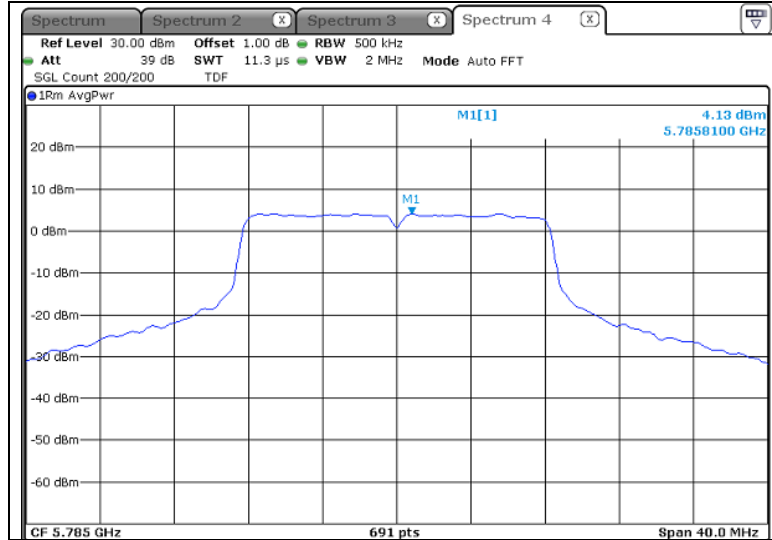

KCTL Inc.

65, Sinwon-ro, Yeongtong-gu,
Suwon-si, Gyeonggi-do, 16677, Korea
TEL: 82-31-285-0894 FAX: 82-505-299-8311
www.kctl.co.kr

Report No.:
KR17-SRF0056-B
Page (342) of (450)

5 785 MHz