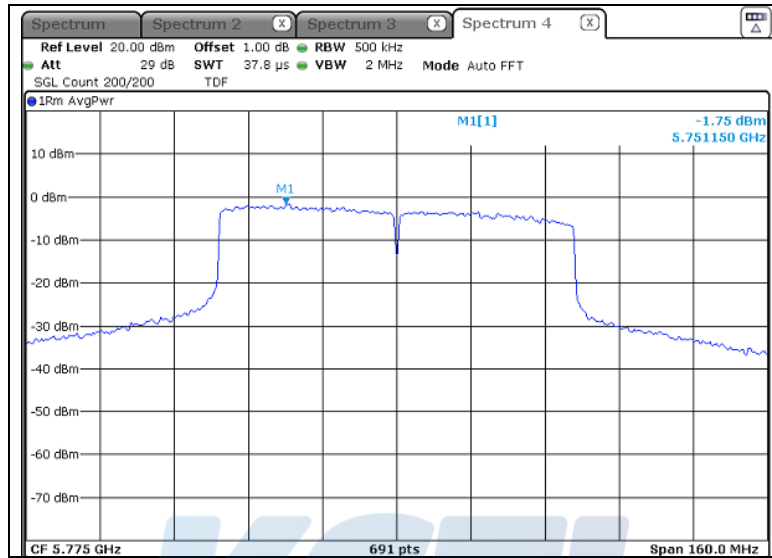

KCTL Inc.

65, Sinwon-ro, Yeongtong-gu,
Suwon-si, Gyeonggi-do, 16677, Korea
TEL: 82-31-285-0894 FAX: 82-505-299-8311
www.kctl.co.kr

Report No.:
KR17-SRF0056-B
Page (348) of (450)

- 802.11ac VHT80

5 775 MHz