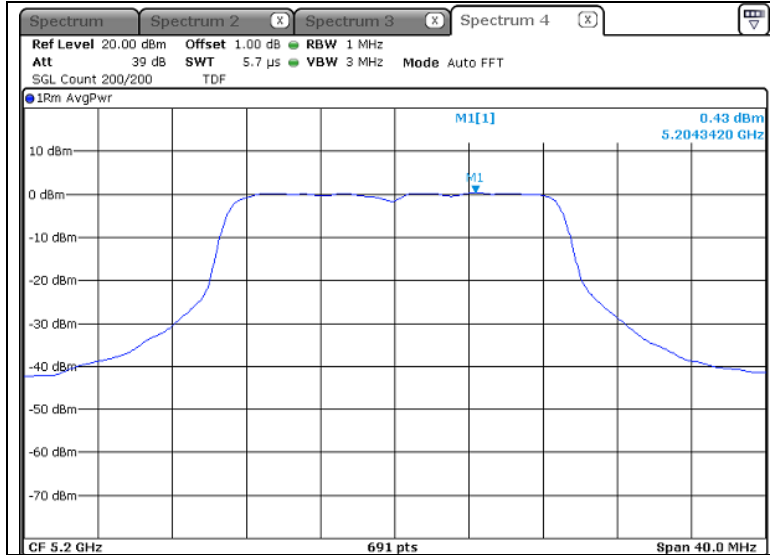

KCTL Inc.

65, Sinwon-ro, Yeongtong-gu,
Suwon-si, Gyeonggi-do, 16677, Korea
TEL: 82-31-285-0894 FAX: 82-505-299-8311
www.kctl.co.kr

Report No.:
KR17-SRF0056-B
Page (331) of (450)

5 200 MHz