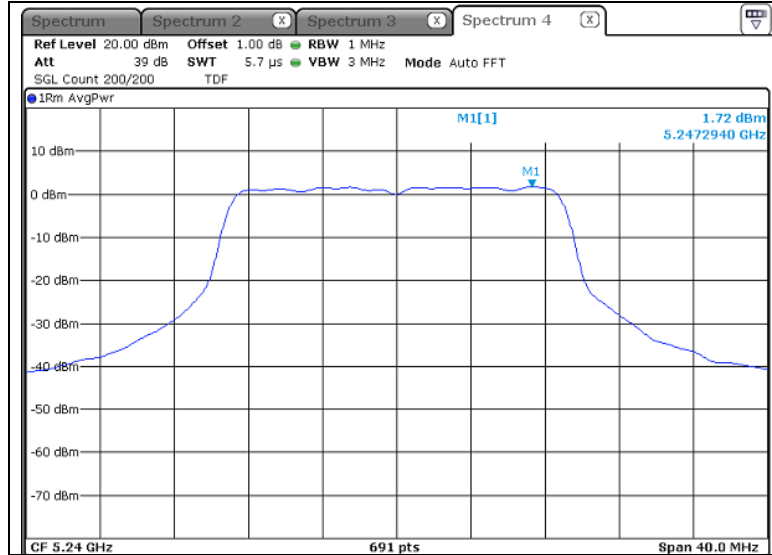

KCTL Inc.

65, Sinwon-ro, Yeongtong-gu,
Suwon-si, Gyeonggi-do, 16677, Korea
TEL: 82-31-285-0894 FAX: 82-505-299-8311
www.kctl.co.kr

Report No.:
KR17-SRF0056-B
Page (315) of (450)

5 240 MHz