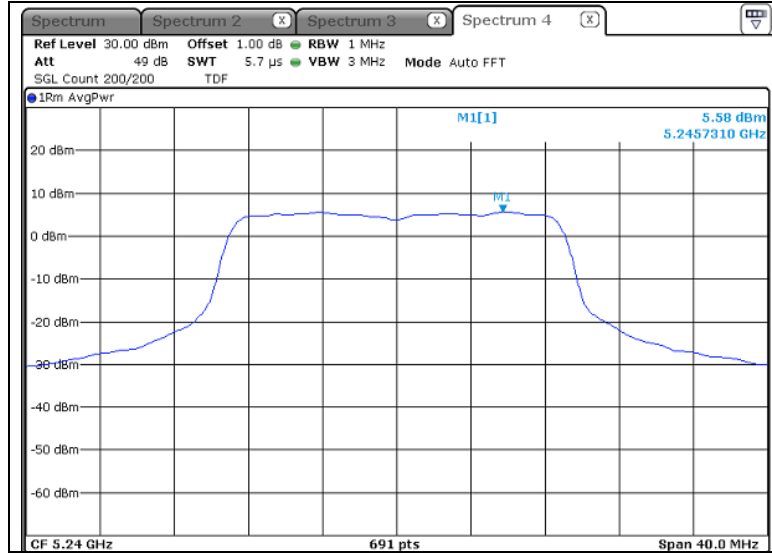

KCTL Inc.

65, Sinwon-ro, Yeongtong-gu,
Suwon-si, Gyeonggi-do, 16677, Korea
TEL: 82-31-285-0894 FAX: 82-505-299-8311
www.kctl.co.kr

Report No.:
KR17-SRF0056-B
Page (298) of (450)

5 240 MHz