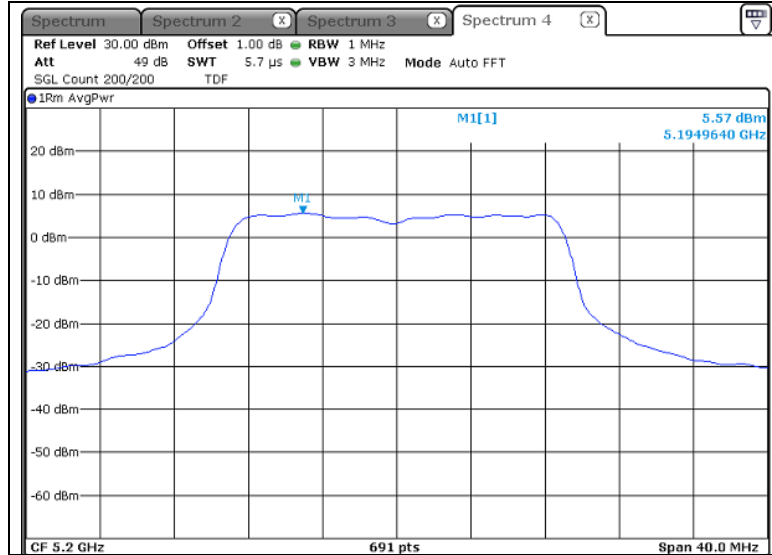

KCTL Inc.

65, Sinwon-ro, Yeongtong-gu,
Suwon-si, Gyeonggi-do, 16677, Korea
TEL: 82-31-285-0894 FAX: 82-505-299-8311
www.kctl.co.kr

Report No.:
KR17-SRF0056-B
Page (309) of (450)

5 200 MHz