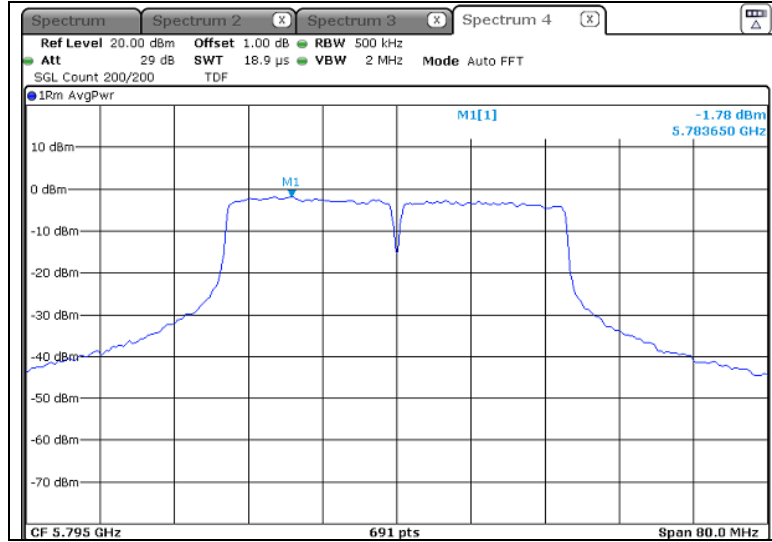

KCTL Inc.

65, Sinwon-ro, Yeongtong-gu,
Suwon-si, Gyeonggi-do, 16677, Korea
TEL: 82-31-285-0894 FAX: 82-505-299-8311
www.kctl.co.kr

Report No.:
KR17-SRF0056-B
Page (367) of (450)

5 795 MHz