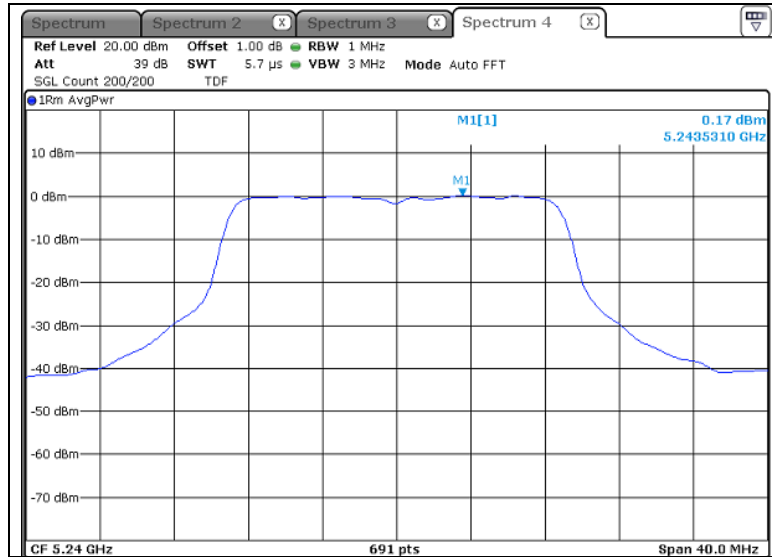

KCTL Inc.

65, Sinwon-ro, Yeongtong-gu,
Suwon-si, Gyeonggi-do, 16677, Korea
TEL: 82-31-285-0894 FAX: 82-505-299-8311
www.kctl.co.kr

Report No.:
KR17-SRF0056-B
Page (326) of (450)

5 240 MHz