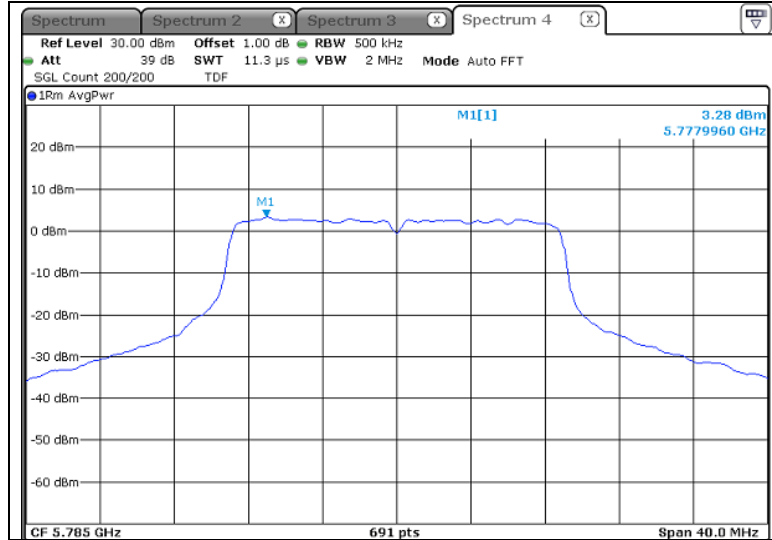

KCTL Inc.

65, Sinwon-ro, Yeongtong-gu,
Suwon-si, Gyeonggi-do, 16677, Korea
TEL: 82-31-285-0894 FAX: 82-505-299-8311
www.kctl.co.kr

Report No.:
KR17-SRF0056-B
Page (360) of (450)

5 785 MHz