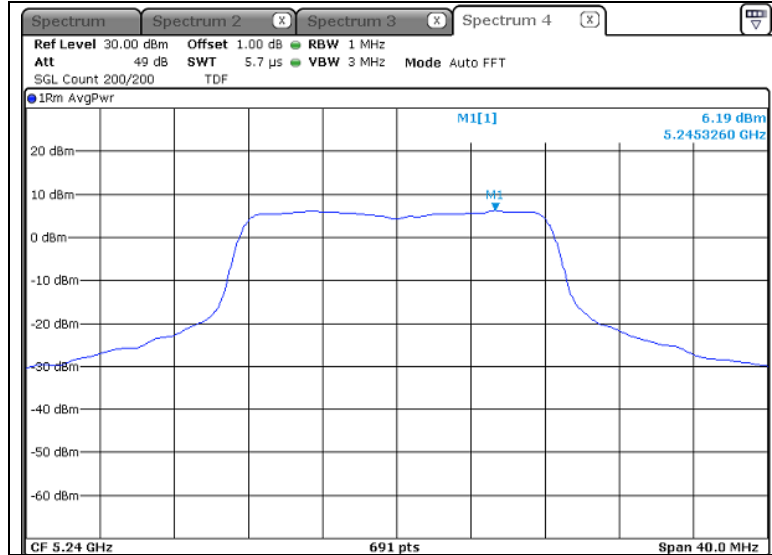

KCTL Inc.

65, Sinwon-ro, Yeongtong-gu,
Suwon-si, Gyeonggi-do, 16677, Korea
TEL: 82-31-285-0894 FAX: 82-505-299-8311
www.kctl.co.kr

Report No.:
KR17-SRF0056-B
Page (301) of (450)

5 240 MHz