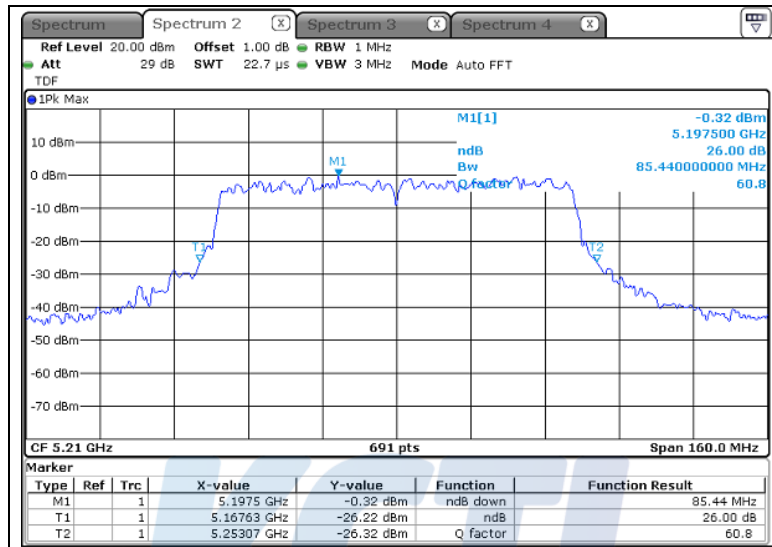

KCTL Inc.

65, Sinwon-ro, Yeongtong-gu,
Suwon-si, Gyeonggi-do, 16677, Korea
TEL: 82-31-285-0894 FAX: 82-505-299-8311
www.kctl.co.kr

Report No.:
KR17-SRF0056-B
Page (203) of (450)

- 802.11ac VHT80

- 5 210 MHz

EBW