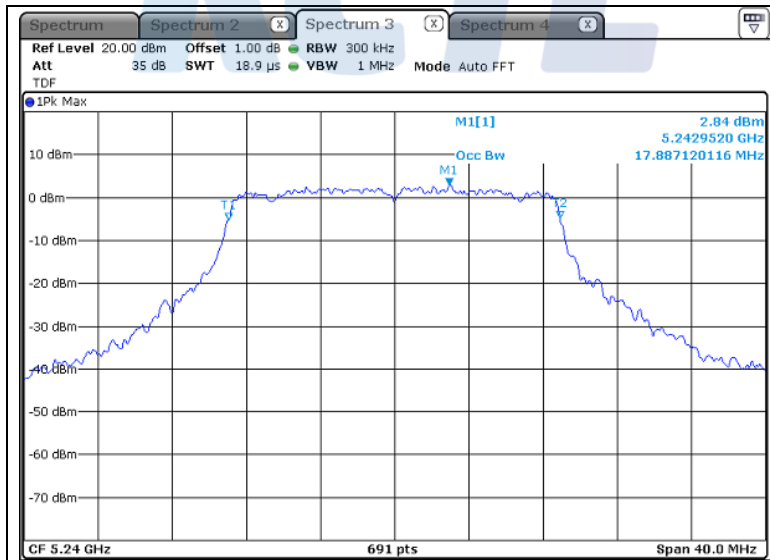

KCTL Inc.

65, Sinwon-ro, Yeongtong-gu,
Suwon-si, Gyeonggi-do, 16677, Korea
TEL: 82-31-285-0894 FAX: 82-505-299-8311
www.kctl.co.kr

Report No.:
KR17-SRF0056-B
Page (211) of (450)

- 5 240 MHz

EBW

OBW