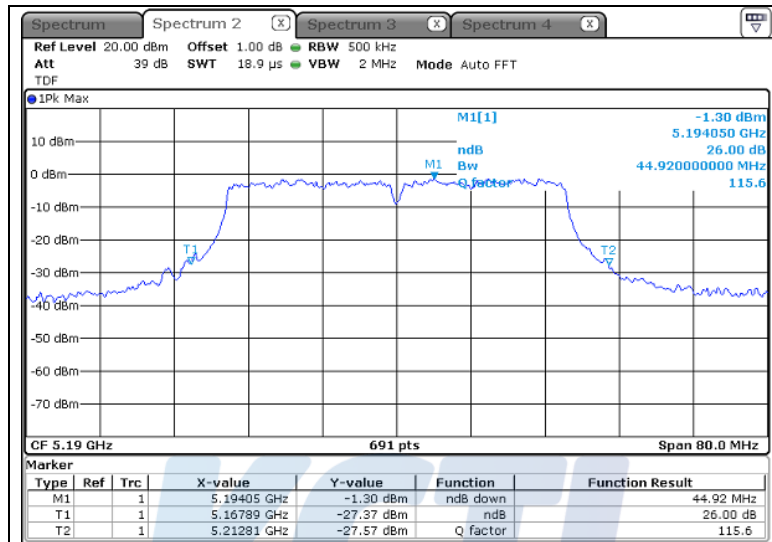

KCTL Inc.

65, Sinwon-ro, Yeongtong-gu,
Suwon-si, Gyeonggi-do, 16677, Korea
TEL: 82-31-285-0894 FAX: 82-505-299-8311
www.kctl.co.kr

Report No.:
KR17-SRF0056-B
Page (207) of (450)

- 802.11n HT40

- 5 190 MHz

EBW