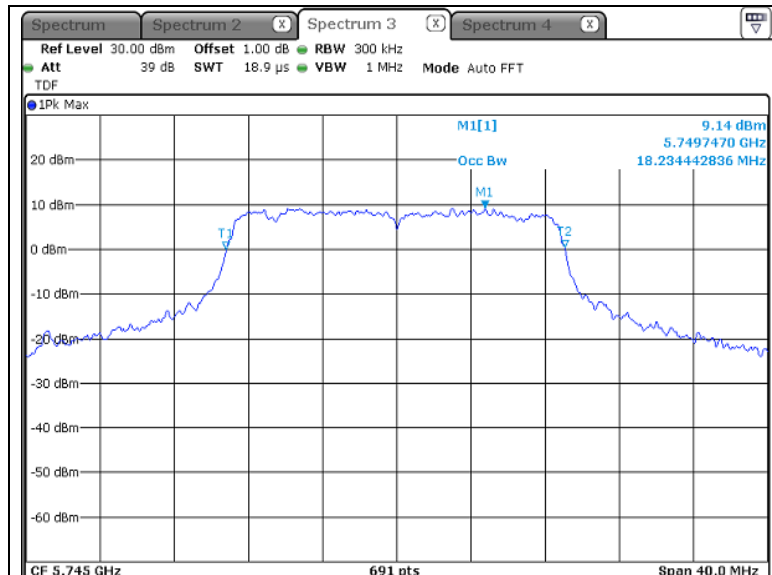

KCTL Inc.

65, Sinwon-ro, Yeongtong-gu,
Suwon-si, Gyeonggi-do, 16677, Korea
TEL: 82-31-285-0894 FAX: 82-505-299-8311
www.kctl.co.kr

Report No.:
KR17-SRF0056-B
Page (218) of (450)

- 802.11n HT20

- 5 745 MHz

EBW

OBW