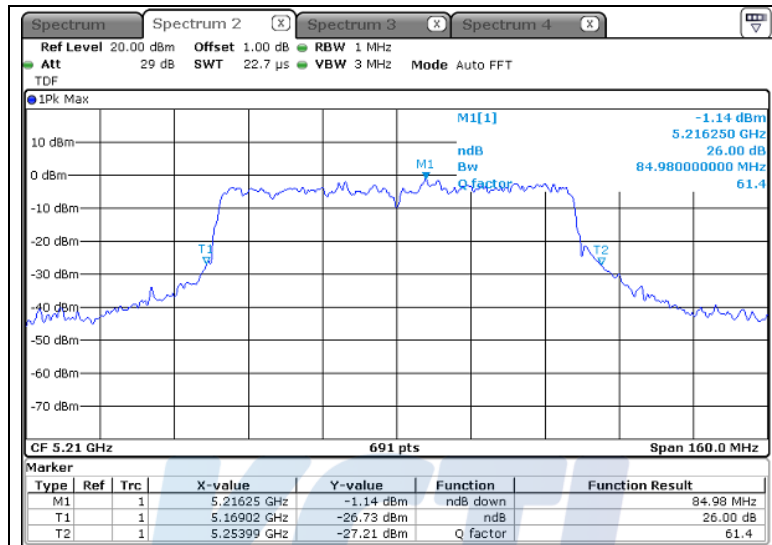

KCTL Inc.

65, Sinwon-ro, Yeongtong-gu,
Suwon-si, Gyeonggi-do, 16677, Korea
TEL: 82-31-285-0894 FAX: 82-505-299-8311
www.kctl.co.kr

Report No.:
KR17-SRF0056-B
Page (214) of (450)

- 802.11ac VHT80

- 5 210 MHz

EBW