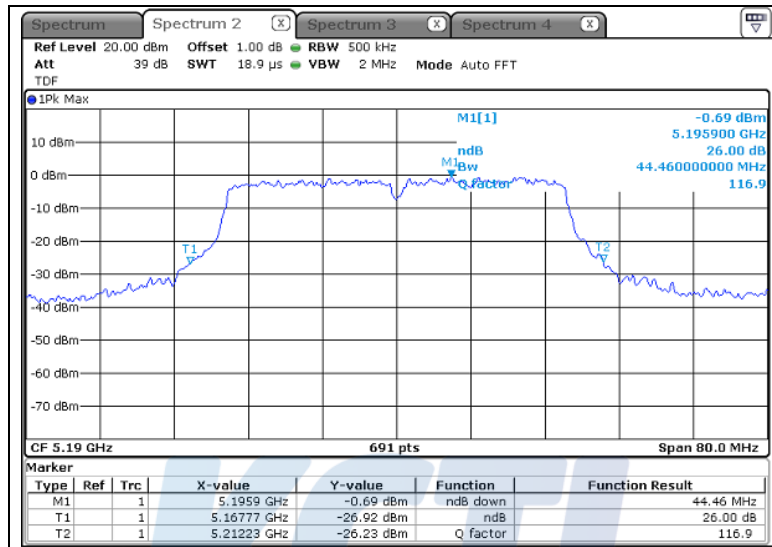

KCTL Inc.

65, Sinwon-ro, Yeongtong-gu,
Suwon-si, Gyeonggi-do, 16677, Korea
TEL: 82-31-285-0894 FAX: 82-505-299-8311
www.kctl.co.kr

Report No.:
KR17-SRF0056-B
Page (212) of (450)

- 802.11ac VHT40

- 5 190 MHz

EBW