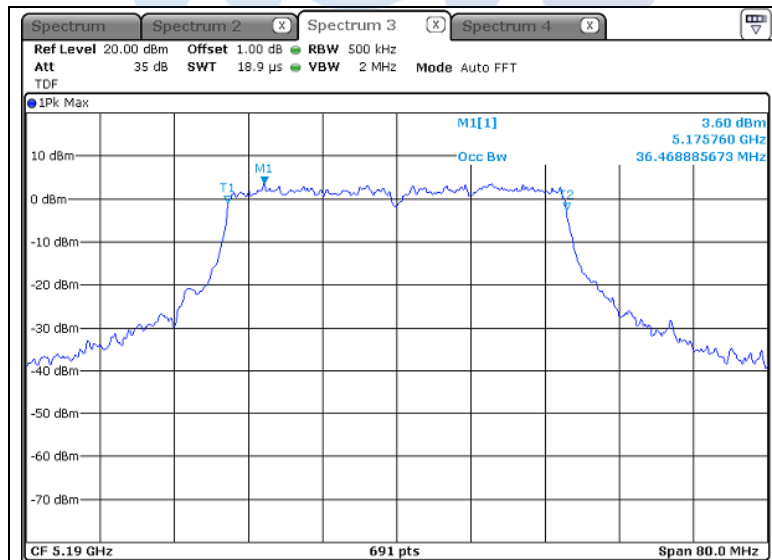

KCTL Inc.

65, Sinwon-ro, Yeongtong-gu,
Suwon-si, Gyeonggi-do, 16677, Korea
TEL: 82-31-285-0894 FAX: 82-505-299-8311
www.kctl.co.kr

Report No.:
KR17-SRF0056-B
Page (162) of (450)

- 802.11ac VHT40

- 5 190 MHz

EBW

OBW