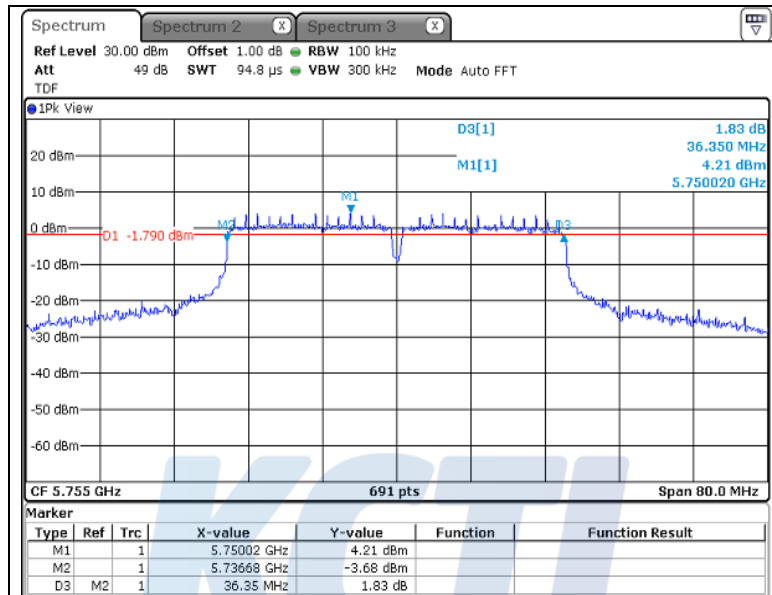

KCTL Inc.

65, Sinwon-ro, Yeongtong-gu,
Suwon-si, Gyeonggi-do, 16677, Korea
TEL: 82-31-285-0894 FAX: 82-505-299-8311
www.kctl.co.kr

Report No.:
KR17-SRF0056-B
Page (221) of (450)

- 802.11n HT40

- 5 755 MHz

EBW