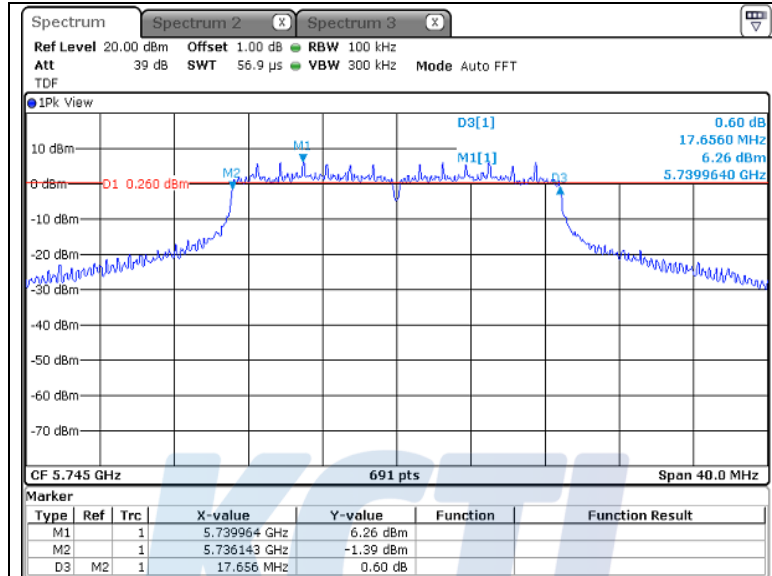

KCTL Inc.

65, Sinwon-ro, Yeongtong-gu,
Suwon-si, Gyeonggi-do, 16677, Korea
TEL: 82-31-285-0894 FAX: 82-505-299-8311
www.kctl.co.kr

Report No.:
KR17-SRF0056-B
Page (218) of (450)

- 802.11n HT20

- 5 745 MHz

EBW