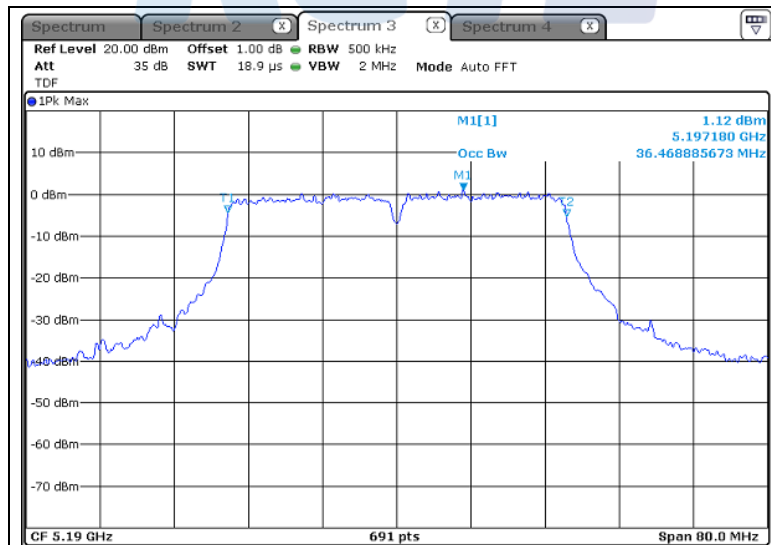

KCTL Inc.

65, Sinwon-ro, Yeongtong-gu,
Suwon-si, Gyeonggi-do, 16677, Korea
TEL: 82-31-285-0894 FAX: 82-505-299-8311
www.kctl.co.kr

Report No.:
KR17-SRF0056-B
Page (201) of (450)

- 802.11ac VHT40

- 5 190 MHz

EBW

OBW