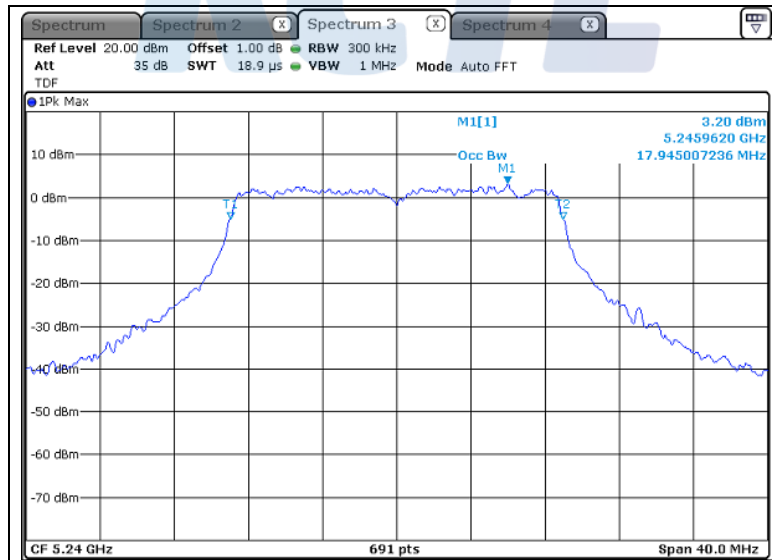

KCTL Inc.

65, Sinwon-ro, Yeongtong-gu,
Suwon-si, Gyeonggi-do, 16677, Korea
TEL: 82-31-285-0894 FAX: 82-505-299-8311
www.kctl.co.kr

Report No.:
KR17-SRF0056-B
Page (206) of (450)

- 5 240 MHz

EBW

OBW