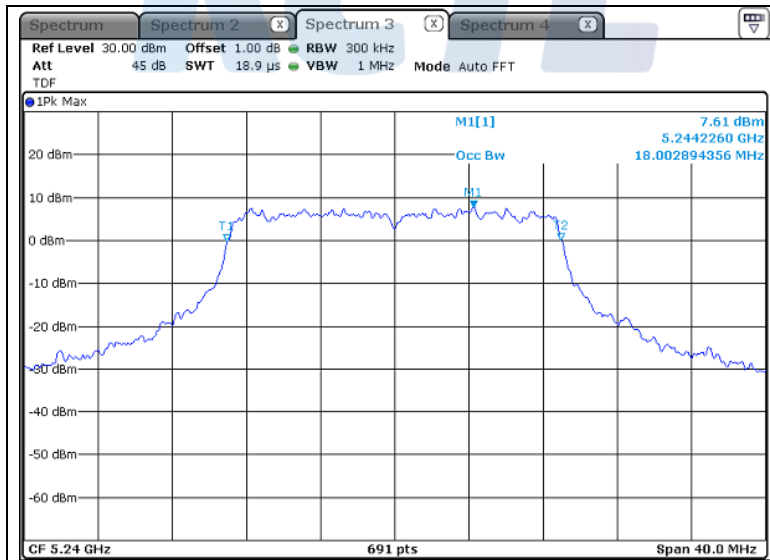

KCTL Inc.

65, Sinwon-ro, Yeongtong-gu,
Suwon-si, Gyeonggi-do, 16677, Korea
TEL: 82-31-285-0894 FAX: 82-505-299-8311
www.kctl.co.kr

Report No.:
KR17-SRF0056-B
Page (184) of (450)

- 5 240 MHz

EBW

OBW