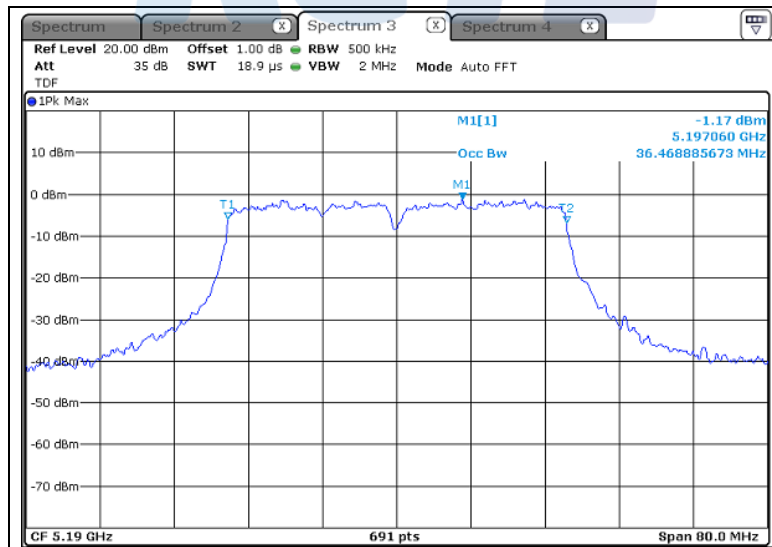

KCTL Inc.

65, Sinwon-ro, Yeongtong-gu,
Suwon-si, Gyeonggi-do, 16677, Korea
TEL: 82-31-285-0894 FAX: 82-505-299-8311
www.kctl.co.kr

Report No.:
KR17-SRF0056-B
Page (212) of (450)

- 802.11ac VHT40

- 5 190 MHz

EBW

OBW