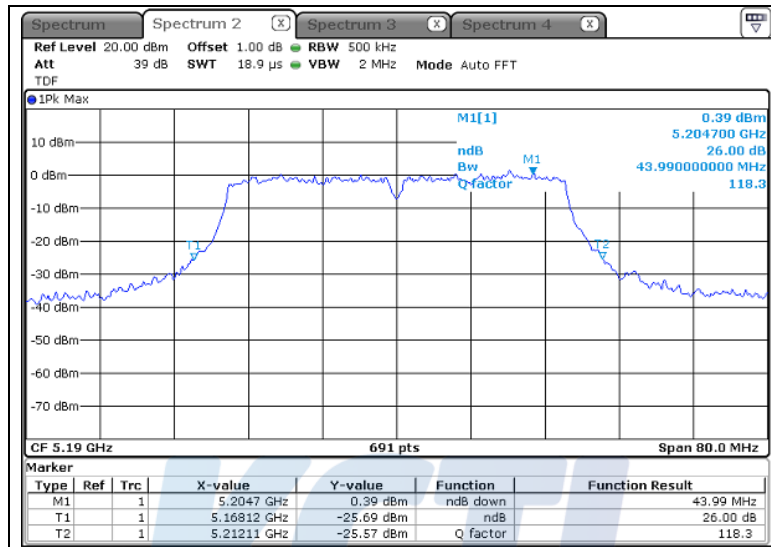

KCTL Inc.

65, Sinwon-ro, Yeongtong-gu,
Suwon-si, Gyeonggi-do, 16677, Korea
TEL: 82-31-285-0894 FAX: 82-505-299-8311
www.kctl.co.kr

Report No.:
KR17-SRF0056-B
Page (201) of (450)

- 802.11ac VHT40

- 5 190 MHz

EBW