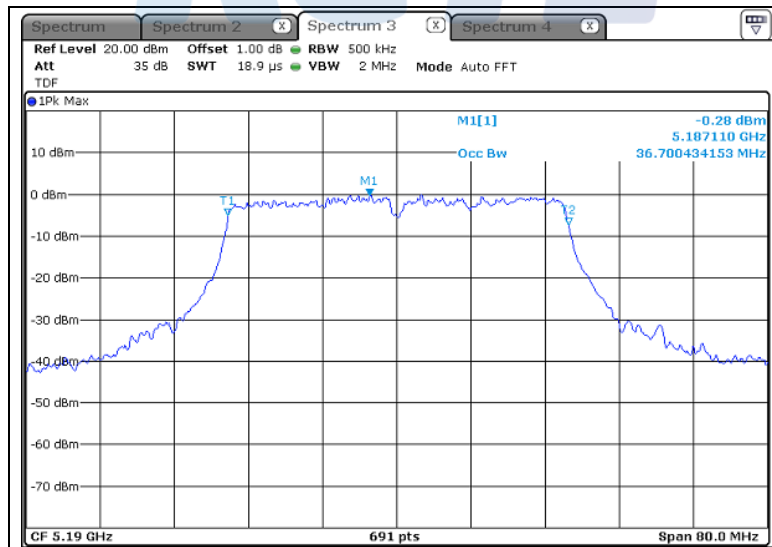

KCTL Inc.

65, Sinwon-ro, Yeongtong-gu,
Suwon-si, Gyeonggi-do, 16677, Korea
TEL: 82-31-285-0894 FAX: 82-505-299-8311
www.kctl.co.kr

Report No.:
KR17-SRF0056-B
Page (196) of (450)

- 802.11n HT40

- 5 190 MHz

EBW

OBW