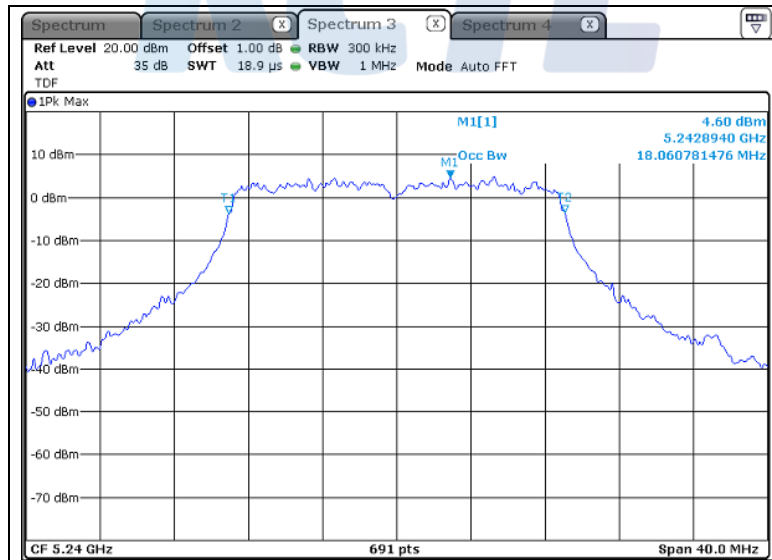

KCTL Inc.

65, Sinwon-ro, Yeongtong-gu,
Suwon-si, Gyeonggi-do, 16677, Korea
TEL: 82-31-285-0894 FAX: 82-505-299-8311
www.kctl.co.kr

Report No.:
KR17-SRF0056-B
Page (195) of (450)

- 5 240 MHz

EBW

OBW