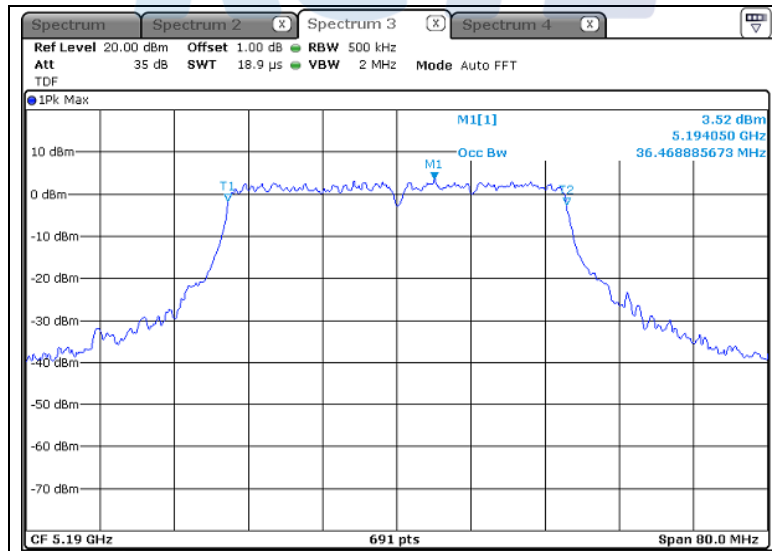

KCTL Inc.

65, Sinwon-ro, Yeongtong-gu,
Suwon-si, Gyeonggi-do, 16677, Korea
TEL: 82-31-285-0894 FAX: 82-505-299-8311
www.kctl.co.kr

Report No.:
KR17-SRF0056-B
Page (185) of (450)

- 802.11n HT40

- 5 190 MHz

EBW

OBW