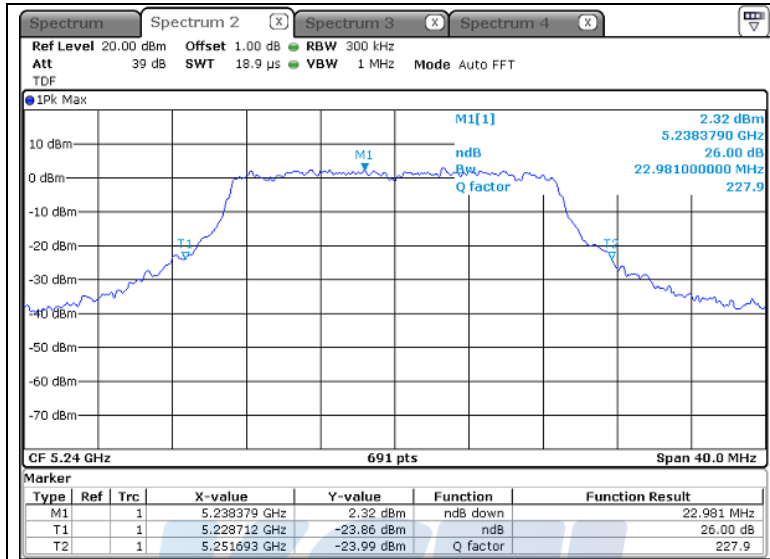

KCTL Inc.

65, Sinwon-ro, Yeongtong-gu,
Suwon-si, Gyeonggi-do, 16677, Korea
TEL: 82-31-285-0894 FAX: 82-505-299-8311
www.kctl.co.kr

Report No.:
KR17-SRF0056-B
Page (211) of (450)

- 5 240 MHz

EBW