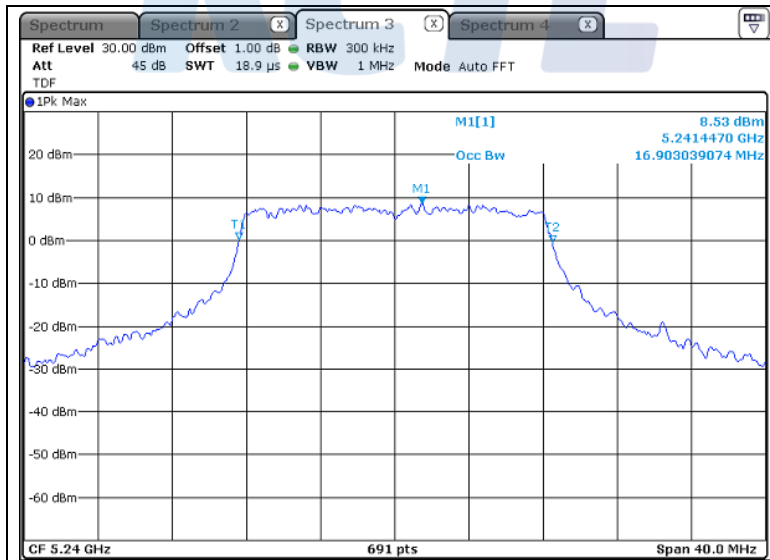

KCTL Inc.

65, Sinwon-ro, Yeongtong-gu,
Suwon-si, Gyeonggi-do, 16677, Korea
TEL: 82-31-285-0894 FAX: 82-505-299-8311
www.kctl.co.kr

Report No.:
KR17-SRF0056-B
Page (181) of (450)

- 5 240 MHz

EBW

OBW