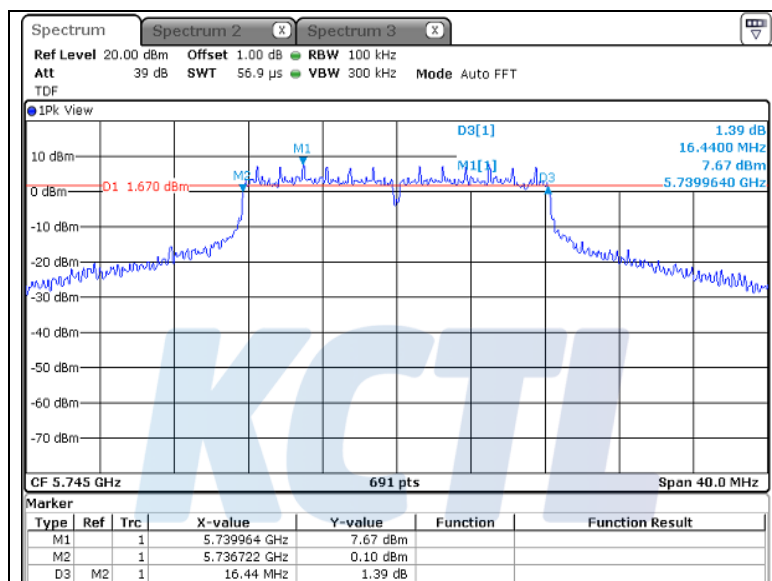

KCTL Inc.

65, Sinwon-ro, Yeongtong-gu,
Suwon-si, Gyeonggi-do, 16677, Korea
TEL: 82-31-285-0894 FAX: 82-505-299-8311
www.kctl.co.kr

Report No.:
KR17-SRF0056-B
Page (215) of (450)

- 5 745 Band

Ant 0

- 802.11a

- 5 745 MHz

EBW