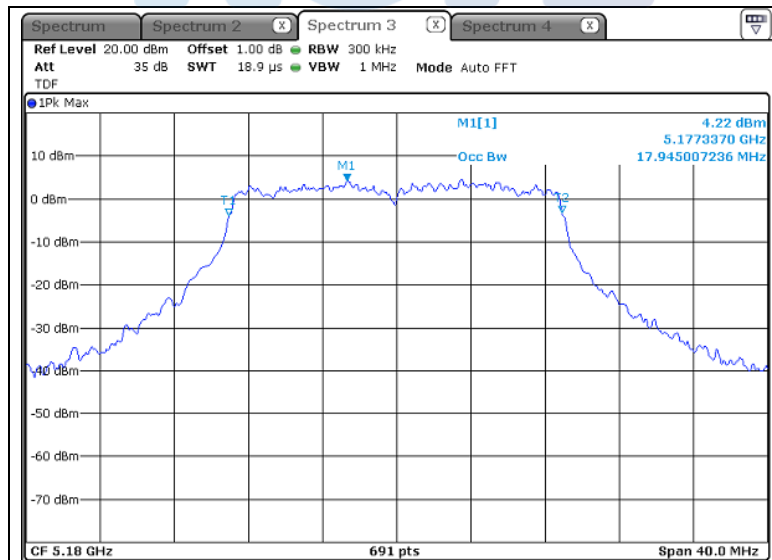

KCTL Inc.

65, Sinwon-ro, Yeongtong-gu,
Suwon-si, Gyeonggi-do, 16677, Korea
TEL: 82-31-285-0894 FAX: 82-505-299-8311
www.kctl.co.kr

Report No.:
KR17-SRF0056-B
Page (198) of (450)

- 802.11ac VHT20

- 5 180 MHz

EBW

OBW