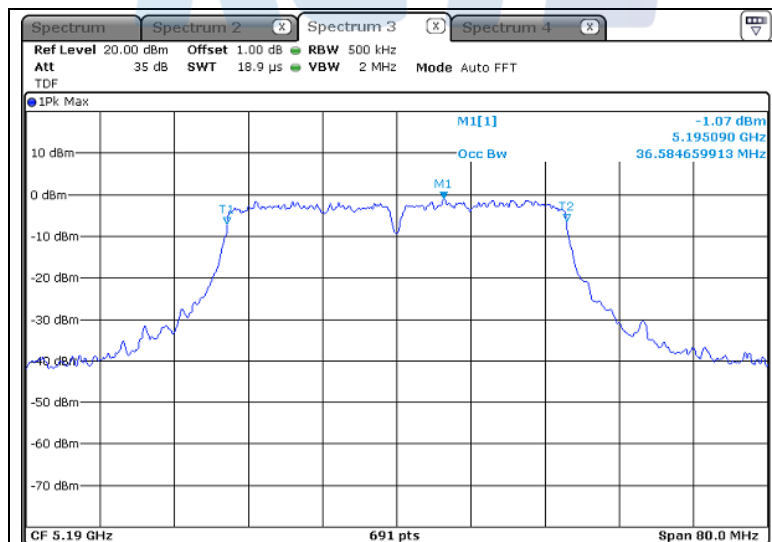

KCTL Inc.

65, Sinwon-ro, Yeongtong-gu,
Suwon-si, Gyeonggi-do, 16677, Korea
TEL: 82-31-285-0894 FAX: 82-505-299-8311
www.kctl.co.kr

Report No.:
KR17-SRF0056-B
Page (207) of (450)

- 802.11n HT40

- 5 190 MHz

EBW

OBW