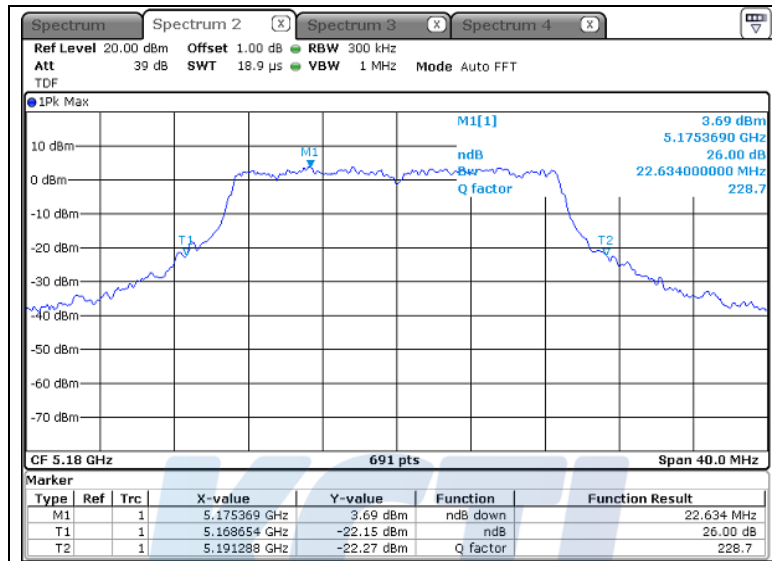

KCTL Inc.

65, Sinwon-ro, Yeongtong-gu,
Suwon-si, Gyeonggi-do, 16677, Korea
TEL: 82-31-285-0894 FAX: 82-505-299-8311
www.kctl.co.kr

Report No.:
KR17-SRF0056-B
Page (198) of (450)

- 802.11ac VHT20

- 5 180 MHz

EBW