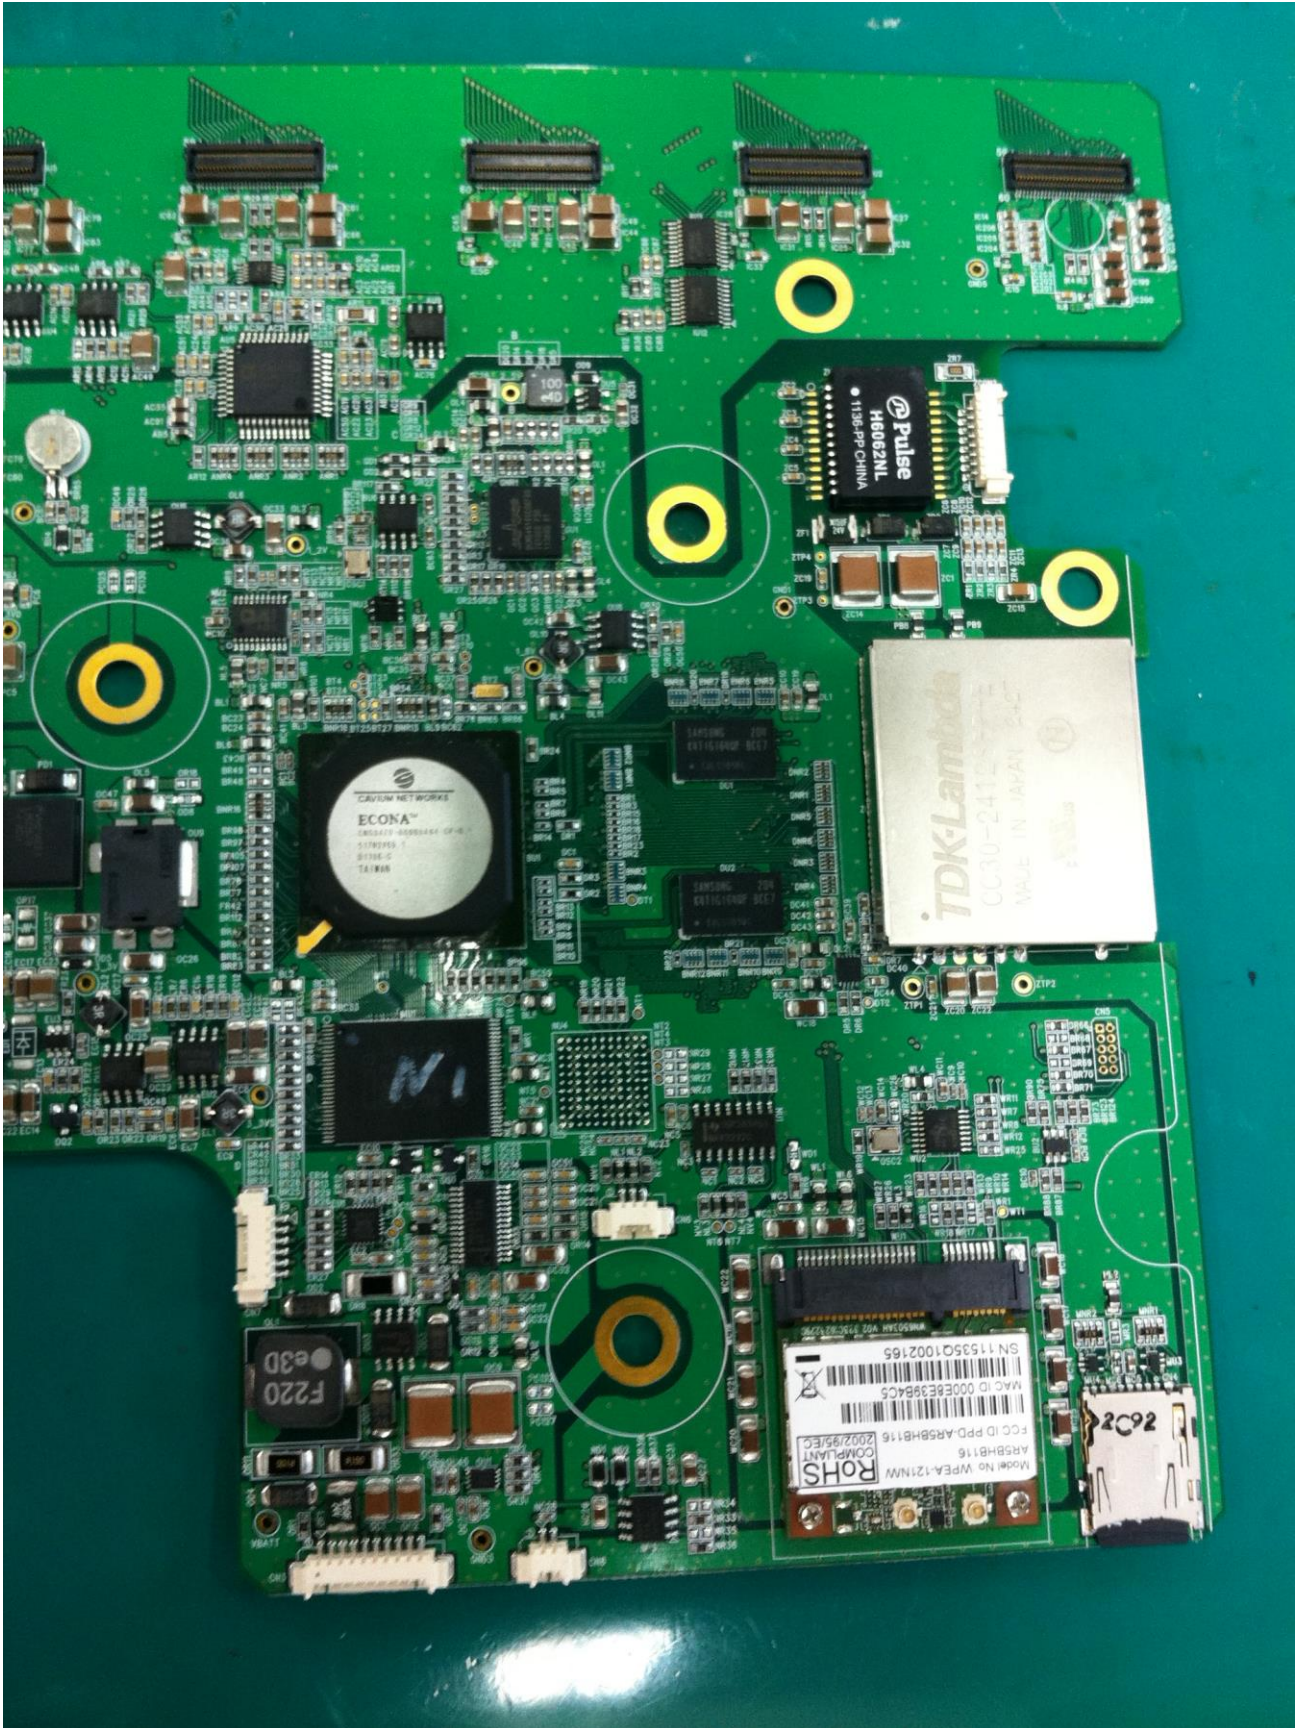

AED Board\_front

AEM Board\_back

Gate Board\_back

Gate Board\_front\_1

Gate Board\_front\_2

**Gate Board\_overall\_back**

Gate Board\_overall\_front

Main board\_front\_1

Main board\_front\_2

Main board\_overall\_front

Main board\_back\_1

Main board\_back\_2

Main board\_overall\_back

Internal Photo

Vieworks Co., Ltd.  
X-ray Detector [Model: FXRD-1417WA]

Internal Photo