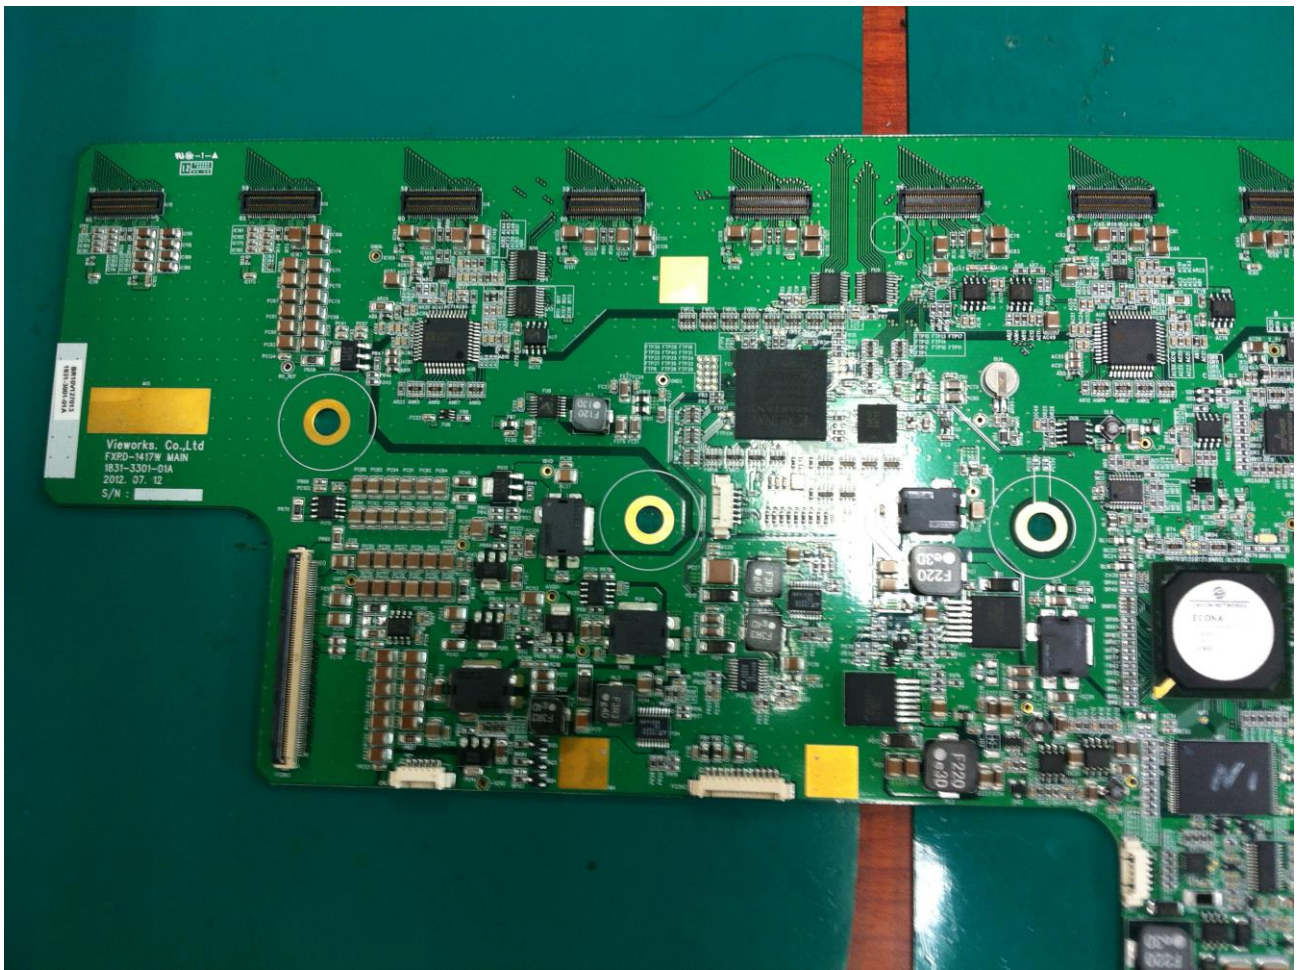

AED Board\_front

AEM Board\_back

Gate Board\_back

Gate Board\_front\_1

Gate Board\_front\_2

**Gate Board\_overall\_back**

Gate Board\_overall\_front

Main board\_front\_1

Main board\_front\_2

Main board\_overall\_front

Main board\_back\_1

Main board\_back\_2

Main board\_overall\_back

Internal Photo

Vieworks Co., Ltd.  
X-ray Detector [Model: FXRD-1417WA]

Internal Photo