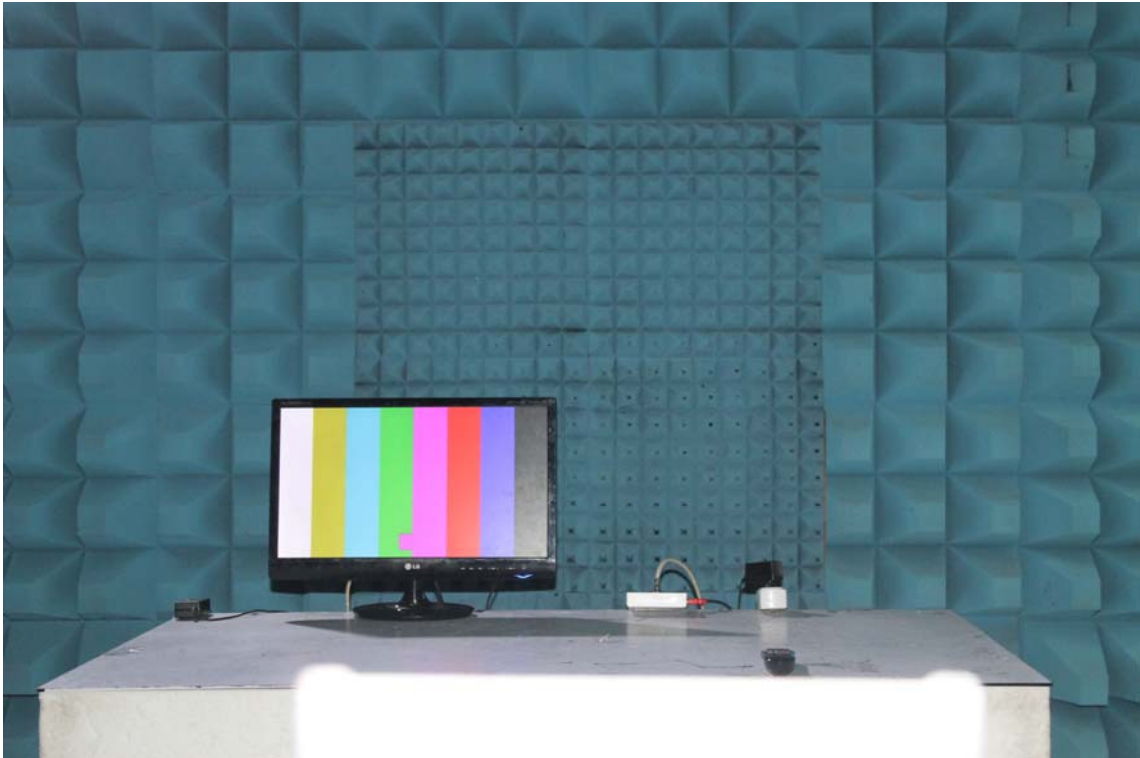

**AC Power line Conducted Emission Test Setup**

**Radiated Emission Test Setup (Below 1 GHz)**

**Radiated Emission Test Setup (Above 1 GHz)**

**Antenna Power Conduction Measurement Test Setup**

**Output Signal Level Measurement Test Setup**

**Output Terminal Conducted Spurious Emission Test Setup**

**Antenna Transfer Switch Measurement Test Setup**