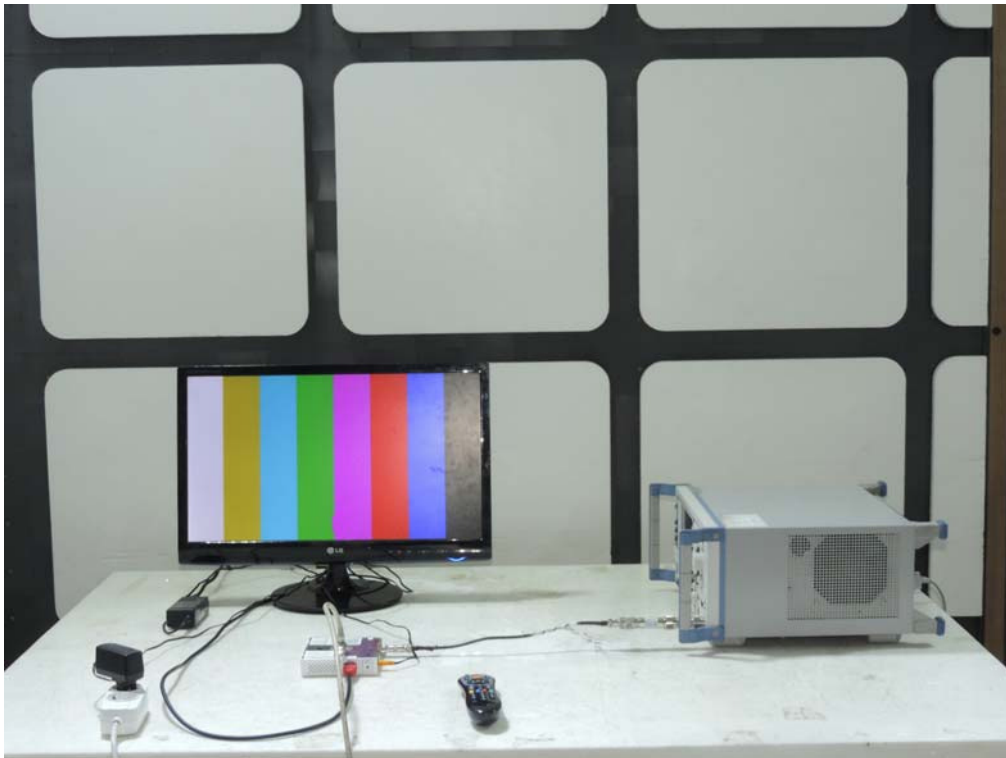

**AC Power line Conducted Emission Test Setup**

**Radiated Emission Test Setup (Below 1 GHz)**

**Radiated Emission Test Setup (Above 1 GHz)**

**Antenna Power Conduction Measurement Test Setup**

**Output Signal Level Measurement Test Setup**

**Output Terminal Conducted Spurious Emission Test Setup**

**Antenna Transfer Switch Measurement Test Setup**