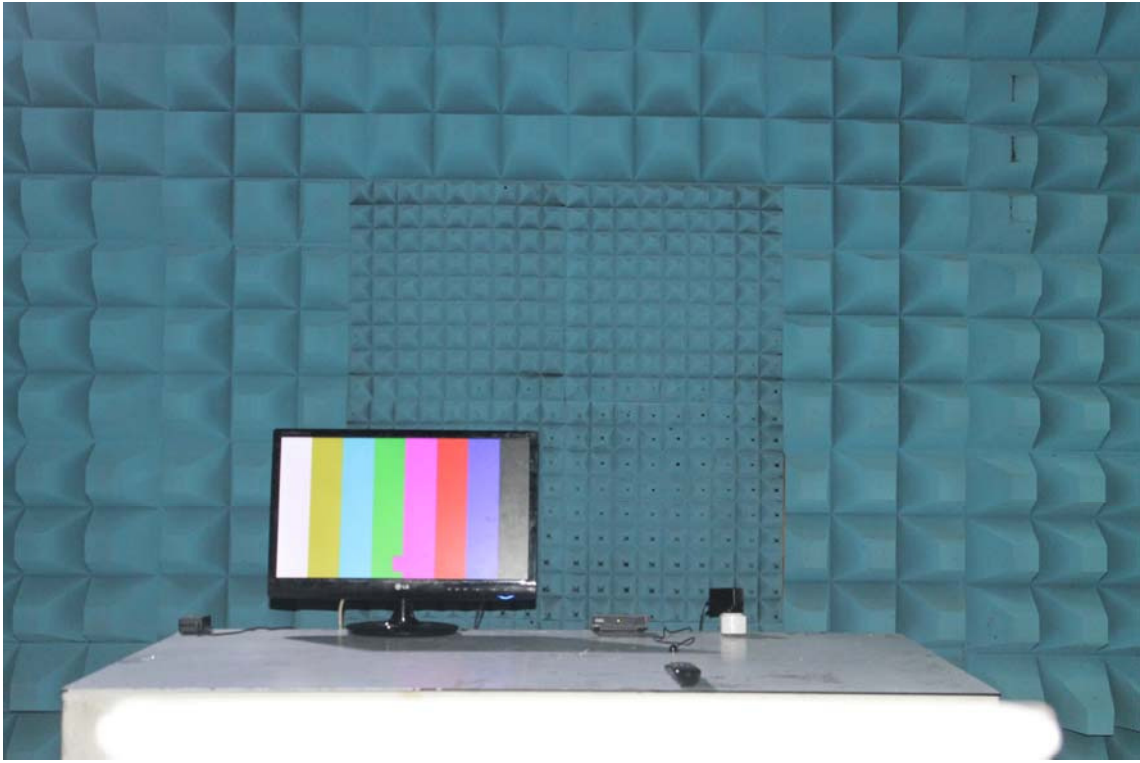

AC Power line Conducted Emission Test Setup

Radiated Emission Test Setup (Below 1 GHz)

Radiated Emission Test Setup (Above 1 GHz)

Antenna Power Conduction Measurement Test Setup

Output Signal Level Measurement Test Setup

Output Terminal Conducted Spurious Emission Test Setup

Antenna Transfer Switch Measurement Test Setup