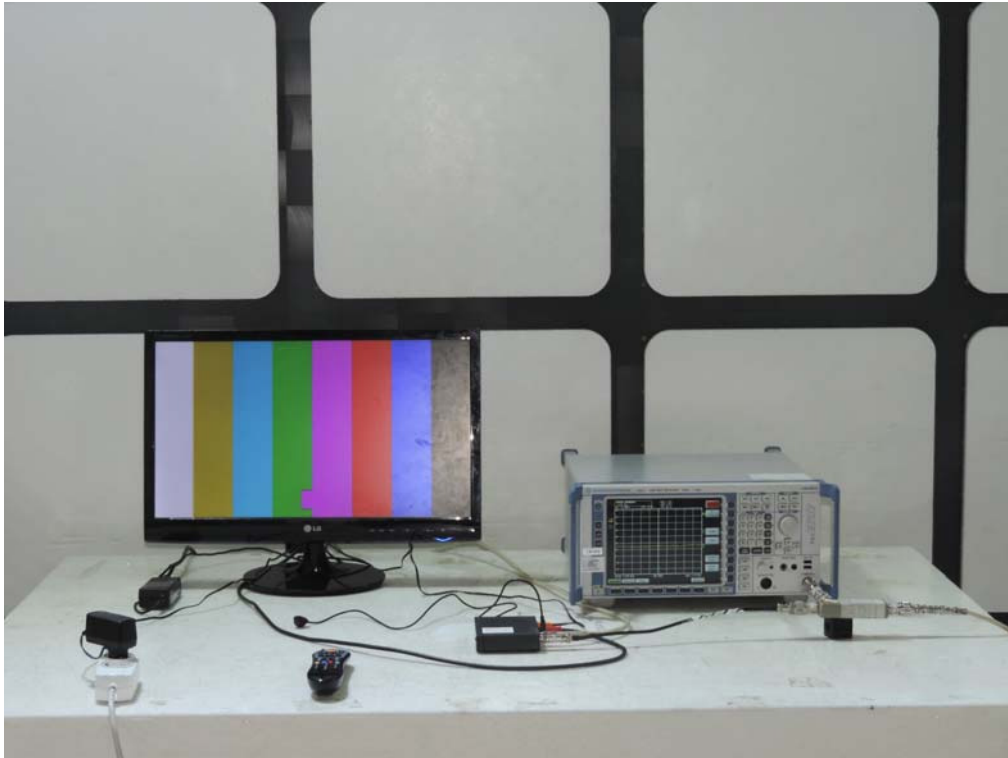

AC Power line Conducted Emission Test Setup

Radiated Emission Test Setup (Below 1 GHz)

Radiated Emission Test Setup (Above 1 GHz)

Antenna Power Conduction Measurement Test Setup

Output Signal Level Measurement Test Setup

Output Terminal Conducted Spurious Emission Test Setup

Antenna Transfer Switch Measurement Test Setup