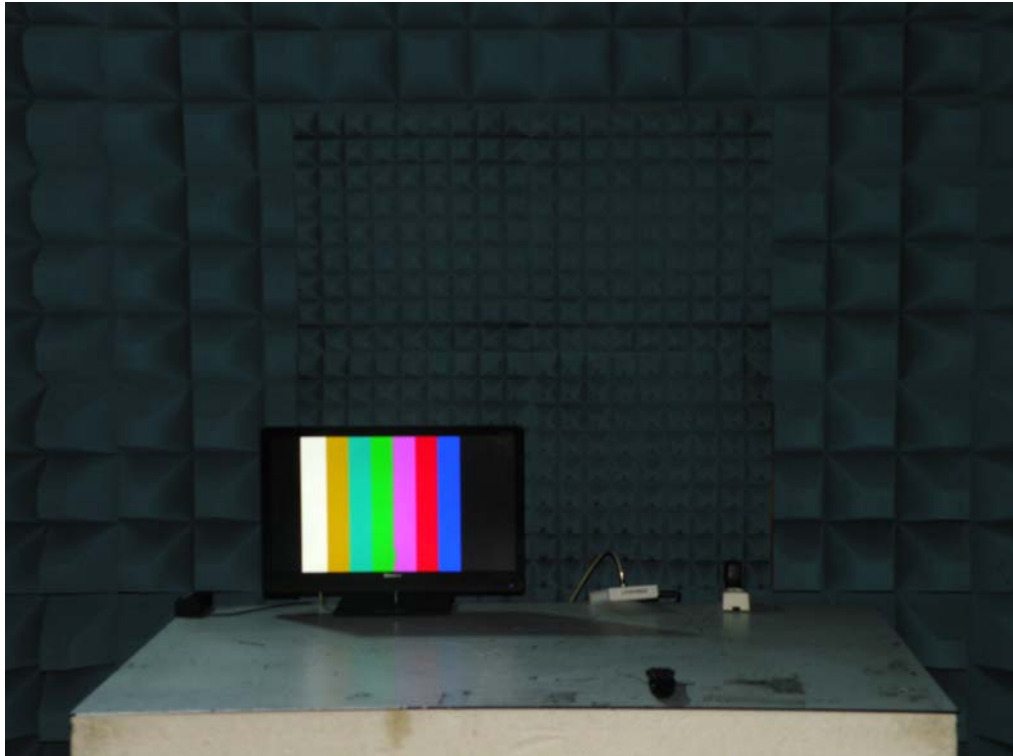

AC Power line Conducted Emission Test Setup

Radiated Emission Test Setup (Below 1 GHz)

Radiated Emission Test Setup (Above 1 GHz)

Antenna Power Conduction Measurement Test Setup

Output Signal Level Measurement Test Setup

Output Terminal Conducted Spurious Emission Test Setup

Antenna Transfer Switch Measurement Test Setup