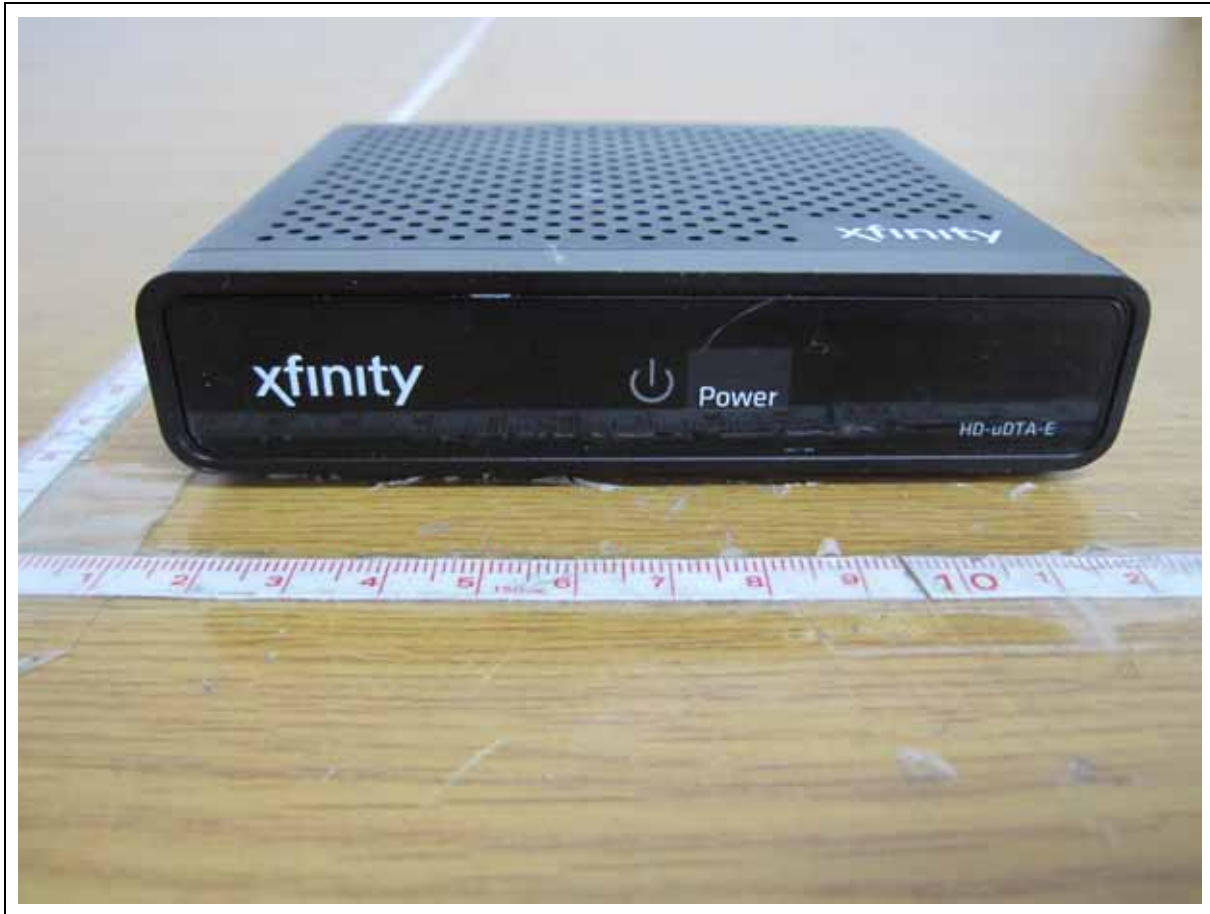

**Model Name: DC10HD**

**Upper**

**Lower**

Front

Rear

Side

Side

ANTENNA - M/N: GP\_P405\_RDD\_01709