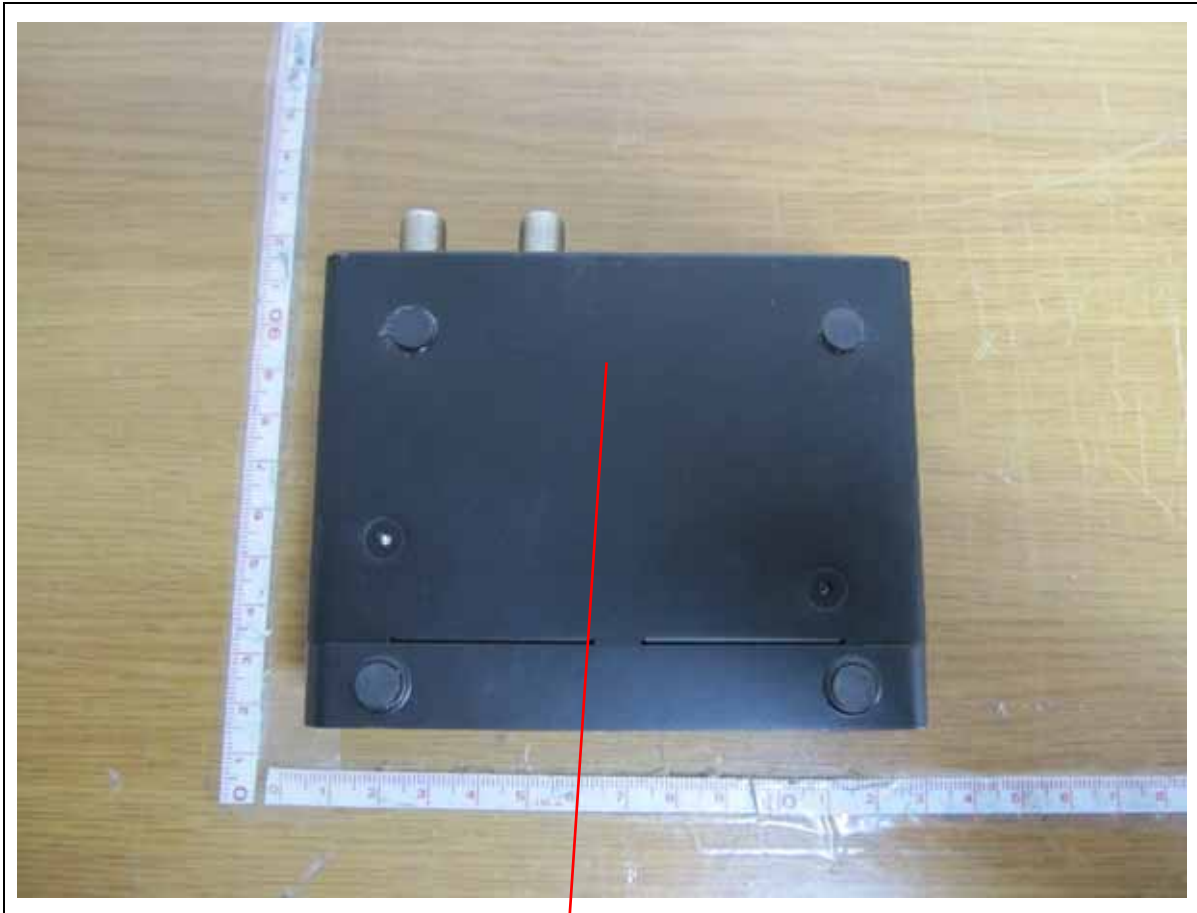

SAMPLE LABEL & LOCATION

Digital Cable Settop-Box

FCC ID: PFNDC10HD
Model name : DC10HD
DC 5V
SERIAL No. XXXXXX

UL US
LISTED
EXXXXXX

Product No. XXXXX
Manufactured: March, 01
MADE IN KOREA