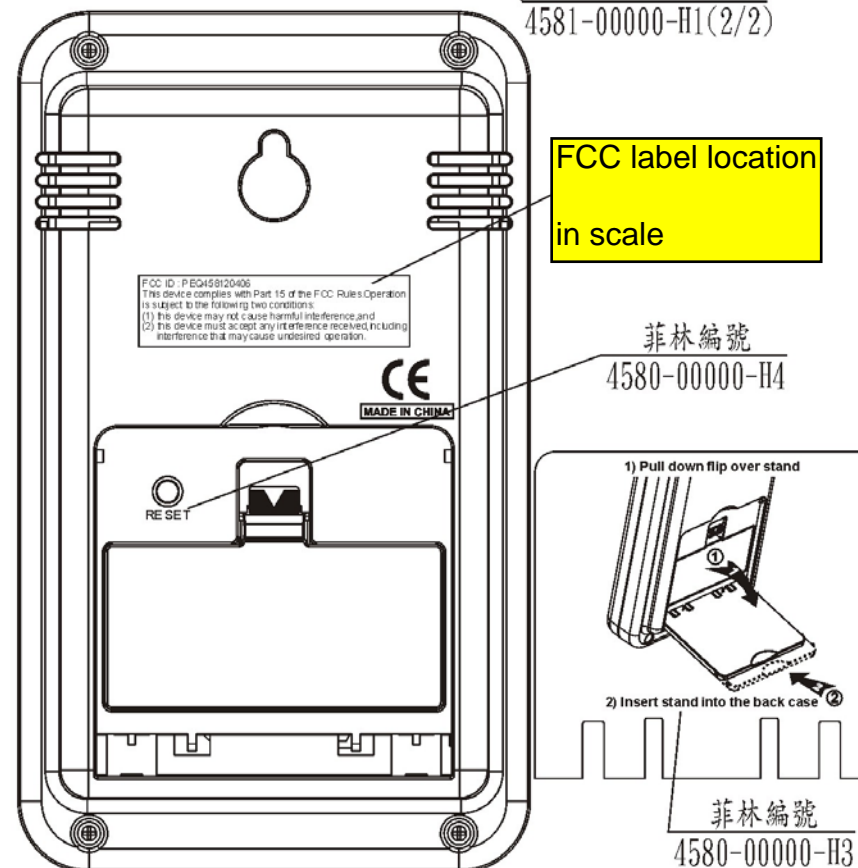

FCC label location
in scale

菲林編號

4580-00000-H4

菲林編號

4580-00000-H3

“ **CE** ”

MADE IN CHINA

灰色PMS 433C
菲林CE-5.5
菲林CHN-15

“ **MADE IN CHINA** ”

蝕字
菲林CHN-12

注:參考工作單要求