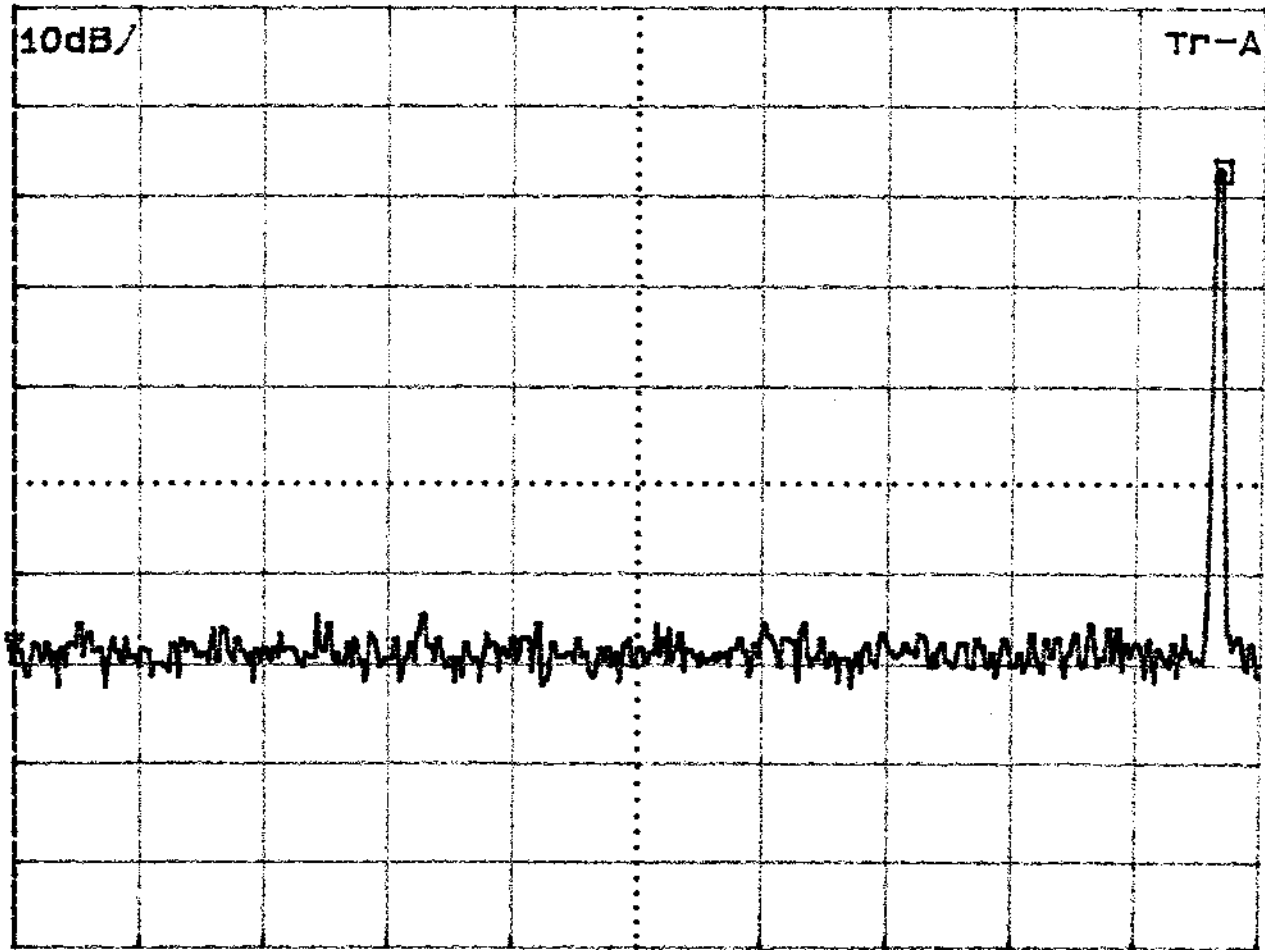

SP: 2.40600GHz

Base unit Channel 39

PLT: 78.41MHz

-51.11dB

RB 100kHz# AT 10dB

RLV: 97.00dBuV

VB OFF

ST 20ms

ST: 2.40250GHz

SP: 2.46350GHz

DLT: -74.54MHz

-52.93dB

RLV: 97.00dBuV

Handset Channel 0

RB 100kHz# AT 10dB

VB OFF ST 20ms

ST: 2.40000GHz

SP: 2.47700GHz

Handset Channel 39

PLT: 5.96MHz

-54.01dB

RB 100kHz# AT 10dB

RLV: 97.00dBuV

VB OFF ST 20ms

ST: 2.47250GHz

SP: 2.48350GHz