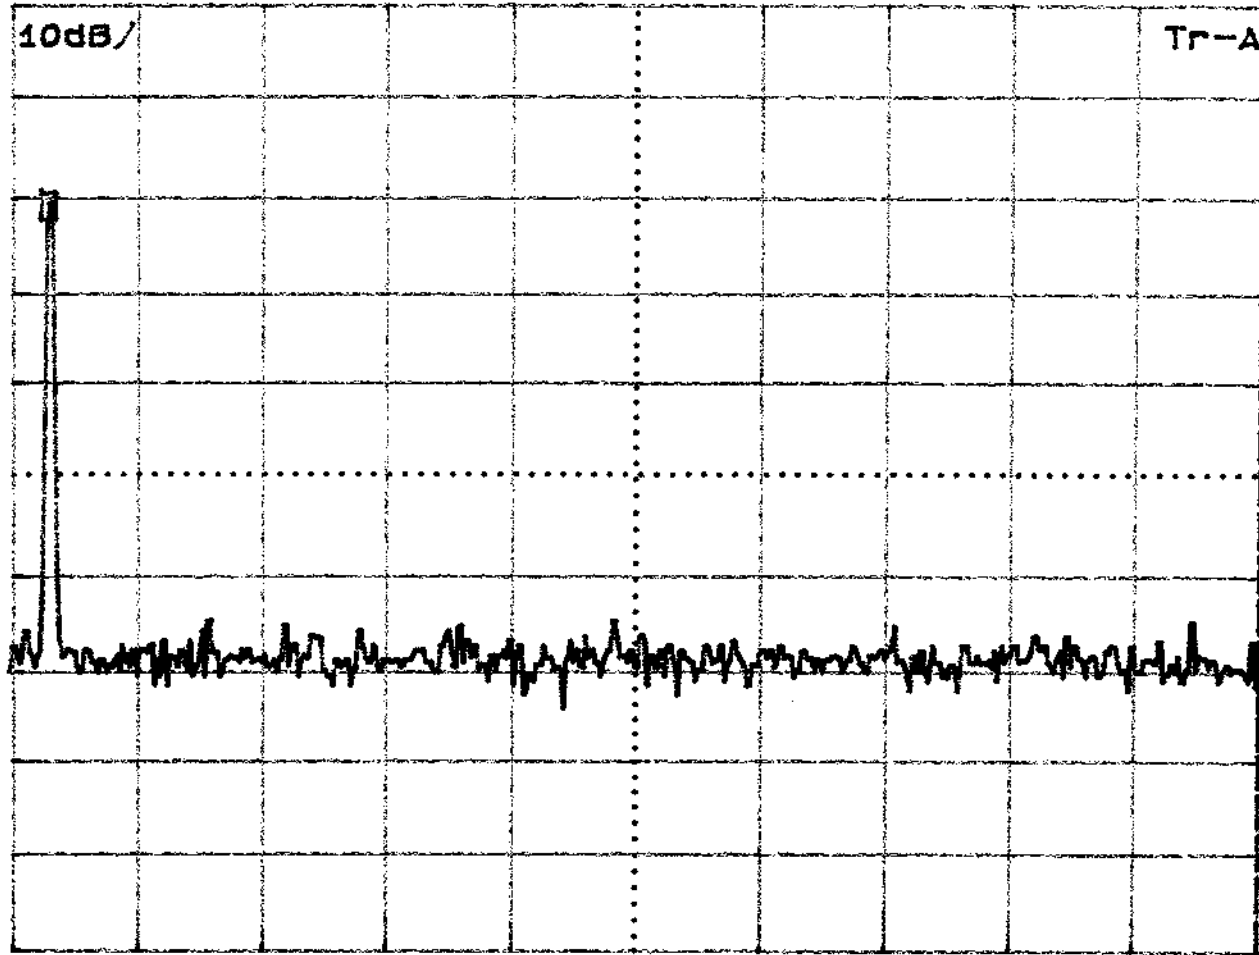

SP: 2.40600GHz

Base unit Channel 39

PLT: 78.41MHz

-51.11dB

RB 100kHz# AT 10dB

RLV: 97.00dBuV

VB OFF

ST 20ms

ST: 2.40250GHz

SP: 2.46350GHz

DLT: -74.54MHz

-52.93dB

RLV: 97.00dBuV

Handset Channel 0

RB 100kHz# AT 10dB

VB OFF ST 20ms

ST: 2.40000GHz

SP: 2.47700GHz

Handset Channel 39

PLT: 5.96MHz

-54.01dB

RB 100kHz# AT 10dB

RLV: 97.00dBuV

VB OFF ST 20ms