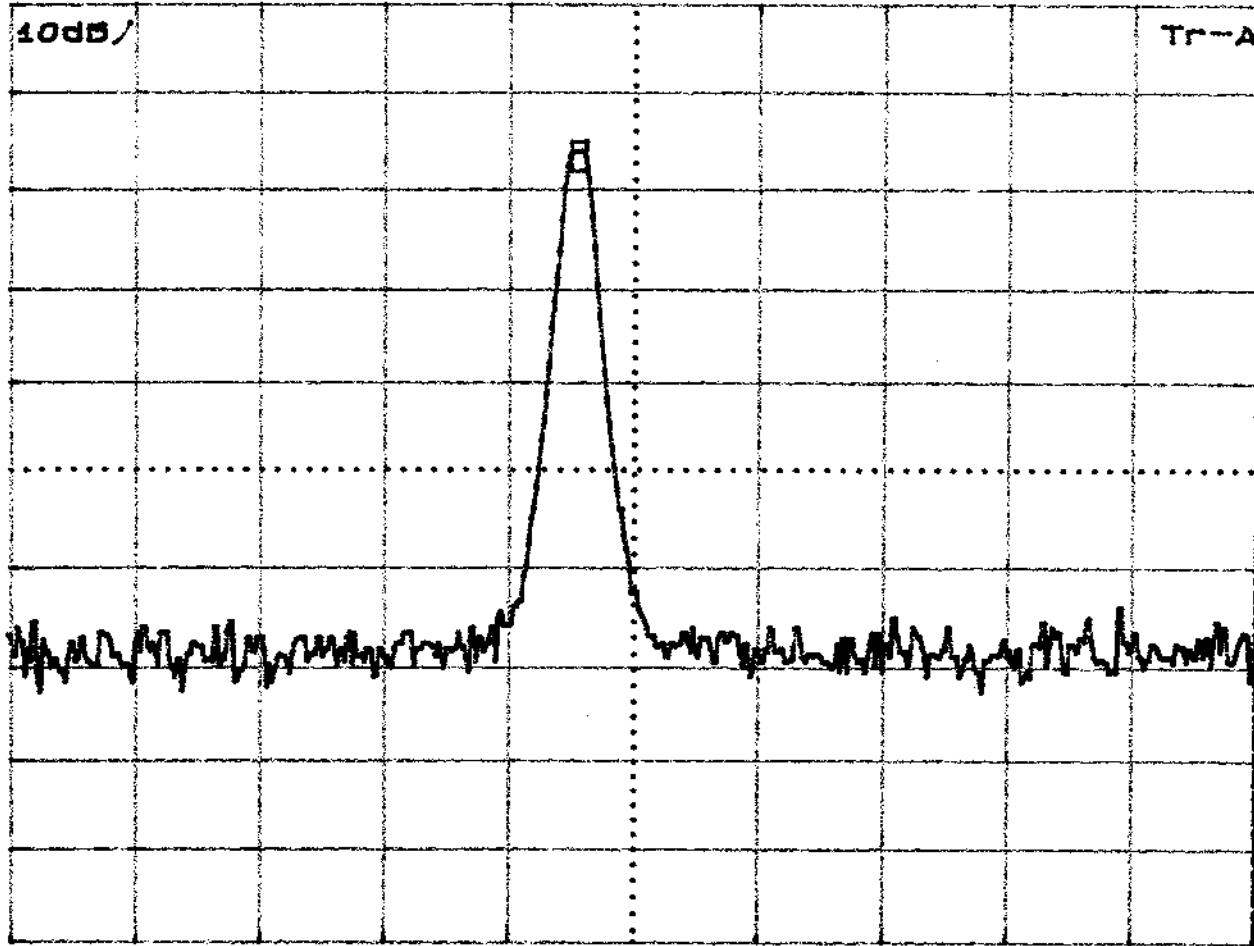

ST: 2.40250GHz

SP: 2.46350GHz

DLT: -74.54MHz

-52.93dB

RLV: 97.00dBuV

Handset Channel 0

RB 100kHz# AT 10dB

VB OFF ST 20ms

ST: 2.40000GHz

SP: 2.47700GHz

Handset Channel 39

PLT: 5.96MHz

-54.01dB

RB 100kHz# AT 10dB

RLV: 97.00dBuV

VB OFF ST 20ms

ST: 2.47250GHz

SP: 2.48350GHz