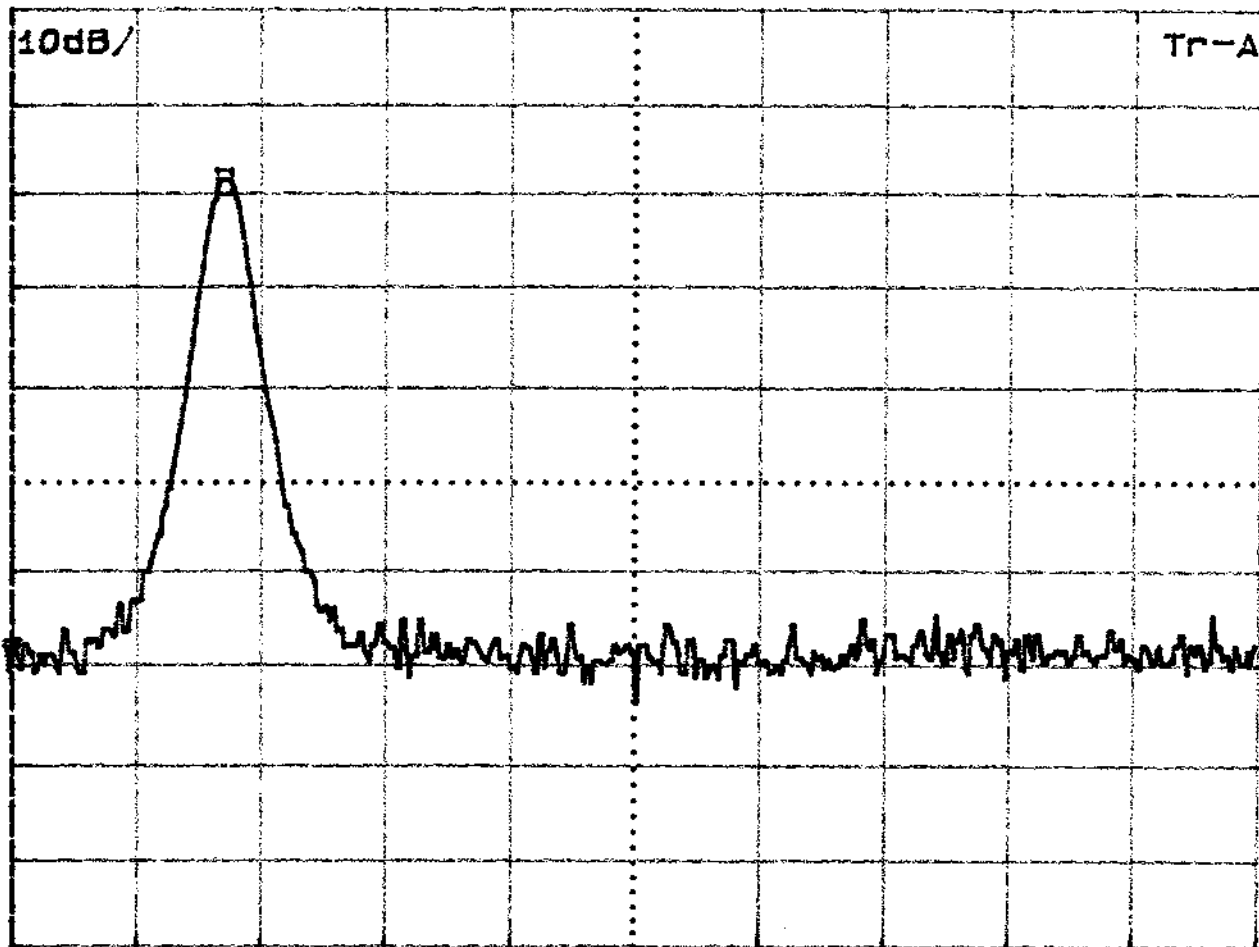

Base unit Channel 0

DLT: -1.032MHz

-52.12dB

RLV: 97.00dBuV

RB 100kHz# AT 10dB

VB OFF

ST 20ms

ST: 2.40000GHz

SP: 2.40600GHz

Base unit Channel 39

PLT: 78.41MHz

-51.11dB

RB 100kHz# AT 10dB

RLV: 97.00dBuV

VB OFF

ST 20ms

ST: 2.40250GHz

SP: 2.46350GHz

DLT: -74.54MHz

-52.93dB

RLV: 97.00dBuV

Handset Channel 0

RB 100kHz# AT 10dB

VB OFF ST 20ms

ST: 2.40000GHz

SP: 2.47700GHz

Handset Channel 39

PLT: 5.96MHz

-54.01dB

RB 100kHz# AT 10dB

RLV: 97.00dBuV

VB OFF ST 20ms