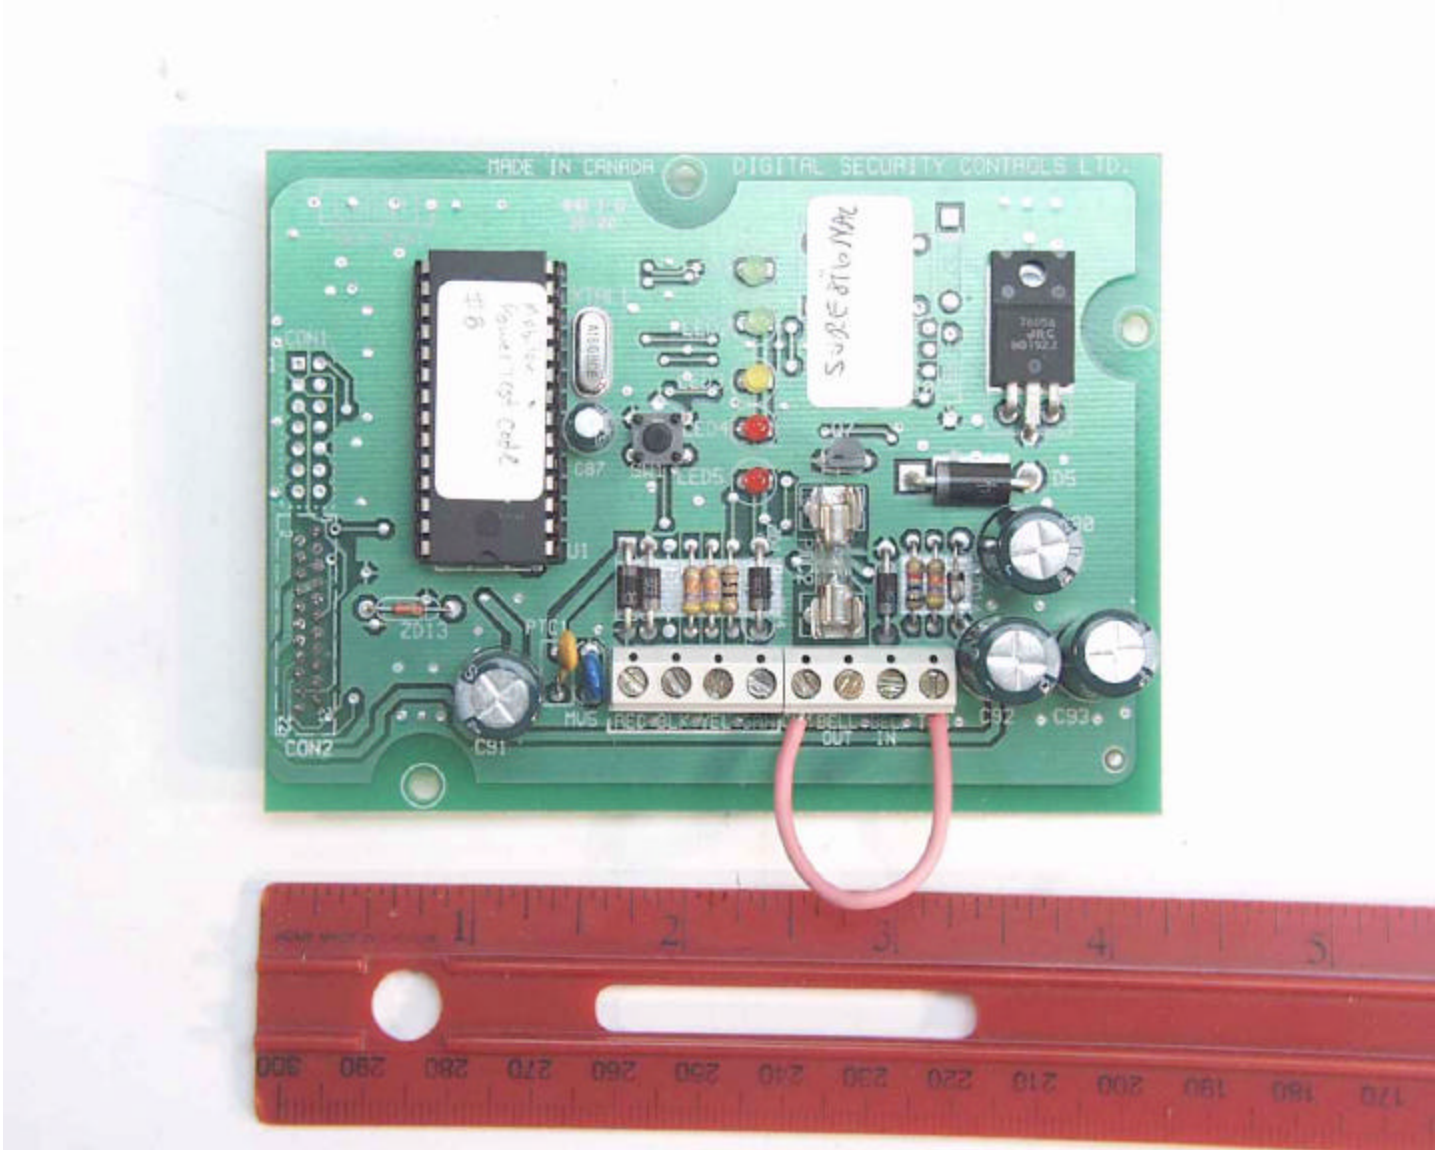

Exhibit 11 - Internal EUT Photos

S-G I/O Communication Board (Top View)

Sur-Gard Security Systems Ltd
SG-Sure Signal, Models SURE SIGNAL, SURE SIGNAL MAX & SURE SIGNAL CSR
FCC ID: PED-SURESIGNAL

Exhibit 11 - Internal EUT Photos

S-G I/O Communication Board (Bottom View)

**Sur-Gard Security Systems Ltd
SG-Sure Signal, Models SURE SIGNAL, SURE SIGNAL MAX & SURE SIGNAL CSR
FCC ID: PED-SURESIGNAL**

Exhibit 11 - Internal EUT Photos

RIM 902M Radio Modem Module, Model R902M-2-O, FCC ID: L6AR902M-2-O

**Sur-Gard Security Systems Ltd
SG-Sure Signal, Models SURE SIGNAL, SURE SIGNAL MAX & SURE SIGNAL CSR
FCC ID: PED-SURESIGNAL**

Exhibit 11 - Internal EUT Photos

RIM 902M Radio Modem Module, Model R902M-2-O, FCC ID: L6AR902M-2-O