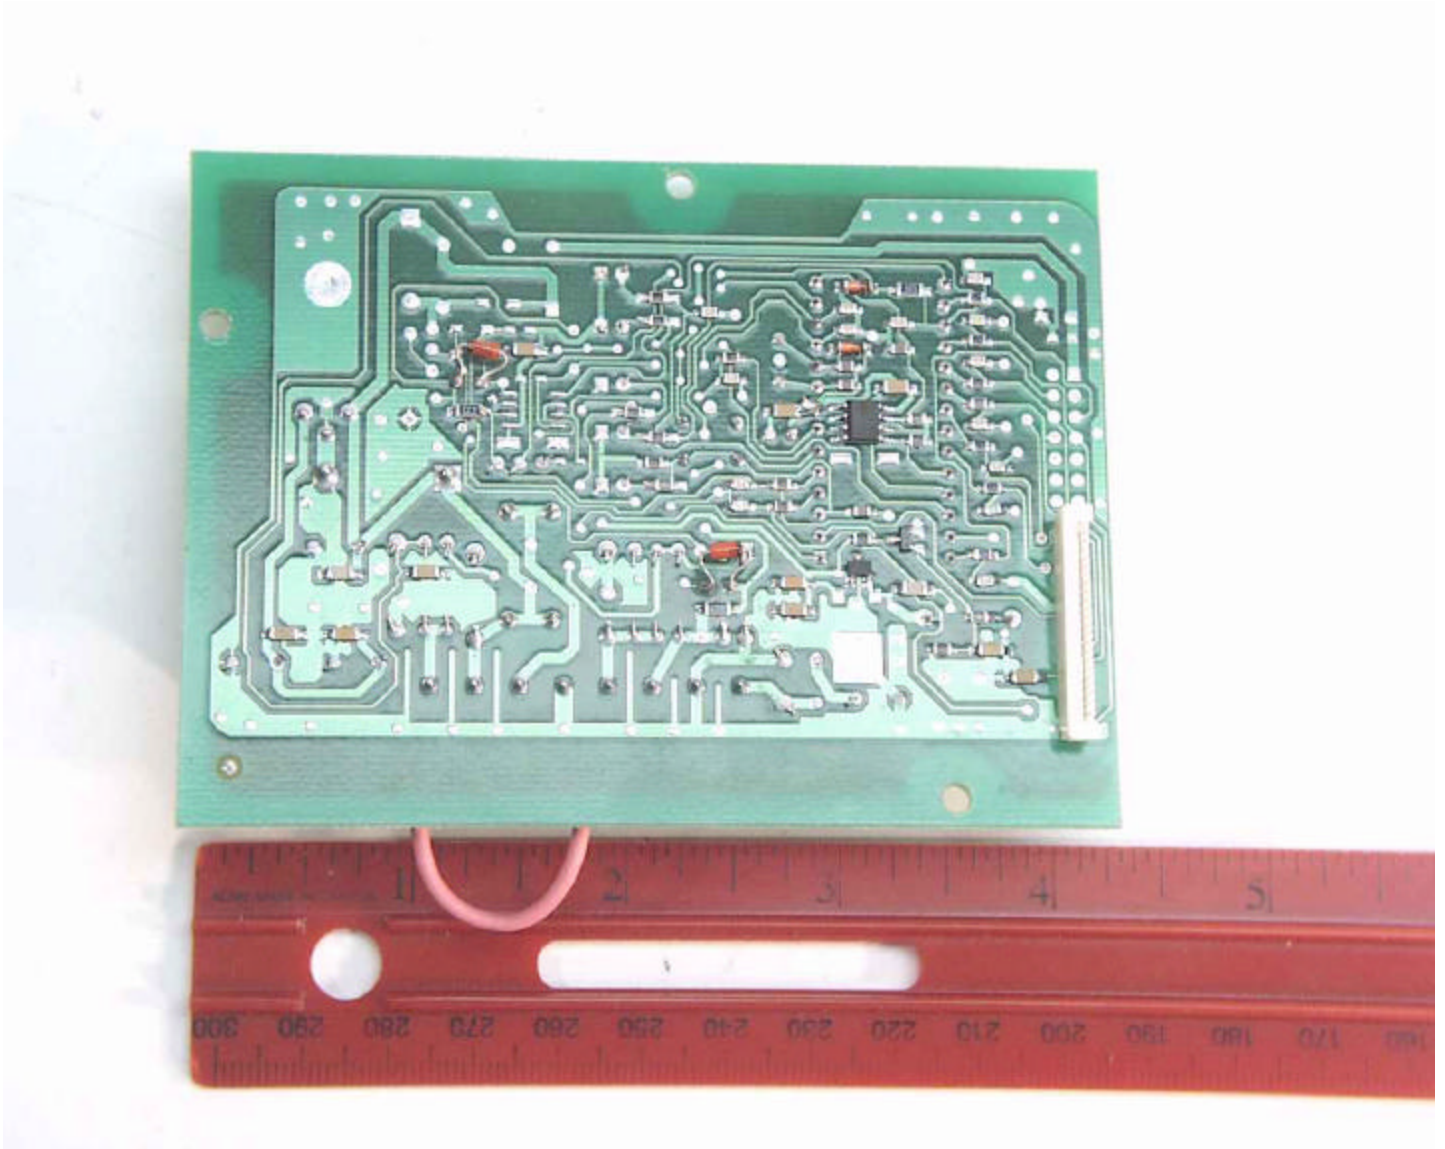

Exhibit 11 - Internal EUT Photos

S-G I/O Communication Board (Top View)

Sur-Gard Security Systems Ltd
SG-Sure Signal, Models SURE SIGNAL, SURE SIGNAL MAX & SURE SIGNAL CSR
FCC ID: PED-SURESIGNAL

Exhibit 11 - Internal EUT Photos

S-G I/O Communication Board (Bottom View)

**Sur-Gard Security Systems Ltd
SG-Sure Signal, Models SURE SIGNAL, SURE SIGNAL MAX & SURE SIGNAL CSR
FCC ID: PED-SURESIGNAL**

Exhibit 11 - Internal EUT Photos

RIM 902M Radio Modem Module, Model R902M-2-O, FCC ID: L6AR902M-2-O

**Sur-Gard Security Systems Ltd
SG-Sure Signal, Models SURE SIGNAL, SURE SIGNAL MAX & SURE SIGNAL CSR
FCC ID: PED-SURESIGNAL**

Exhibit 11 - Internal EUT Photos

RIM 902M Radio Modem Module, Model R902M-2-O, FCC ID: L6AR902M-2-O