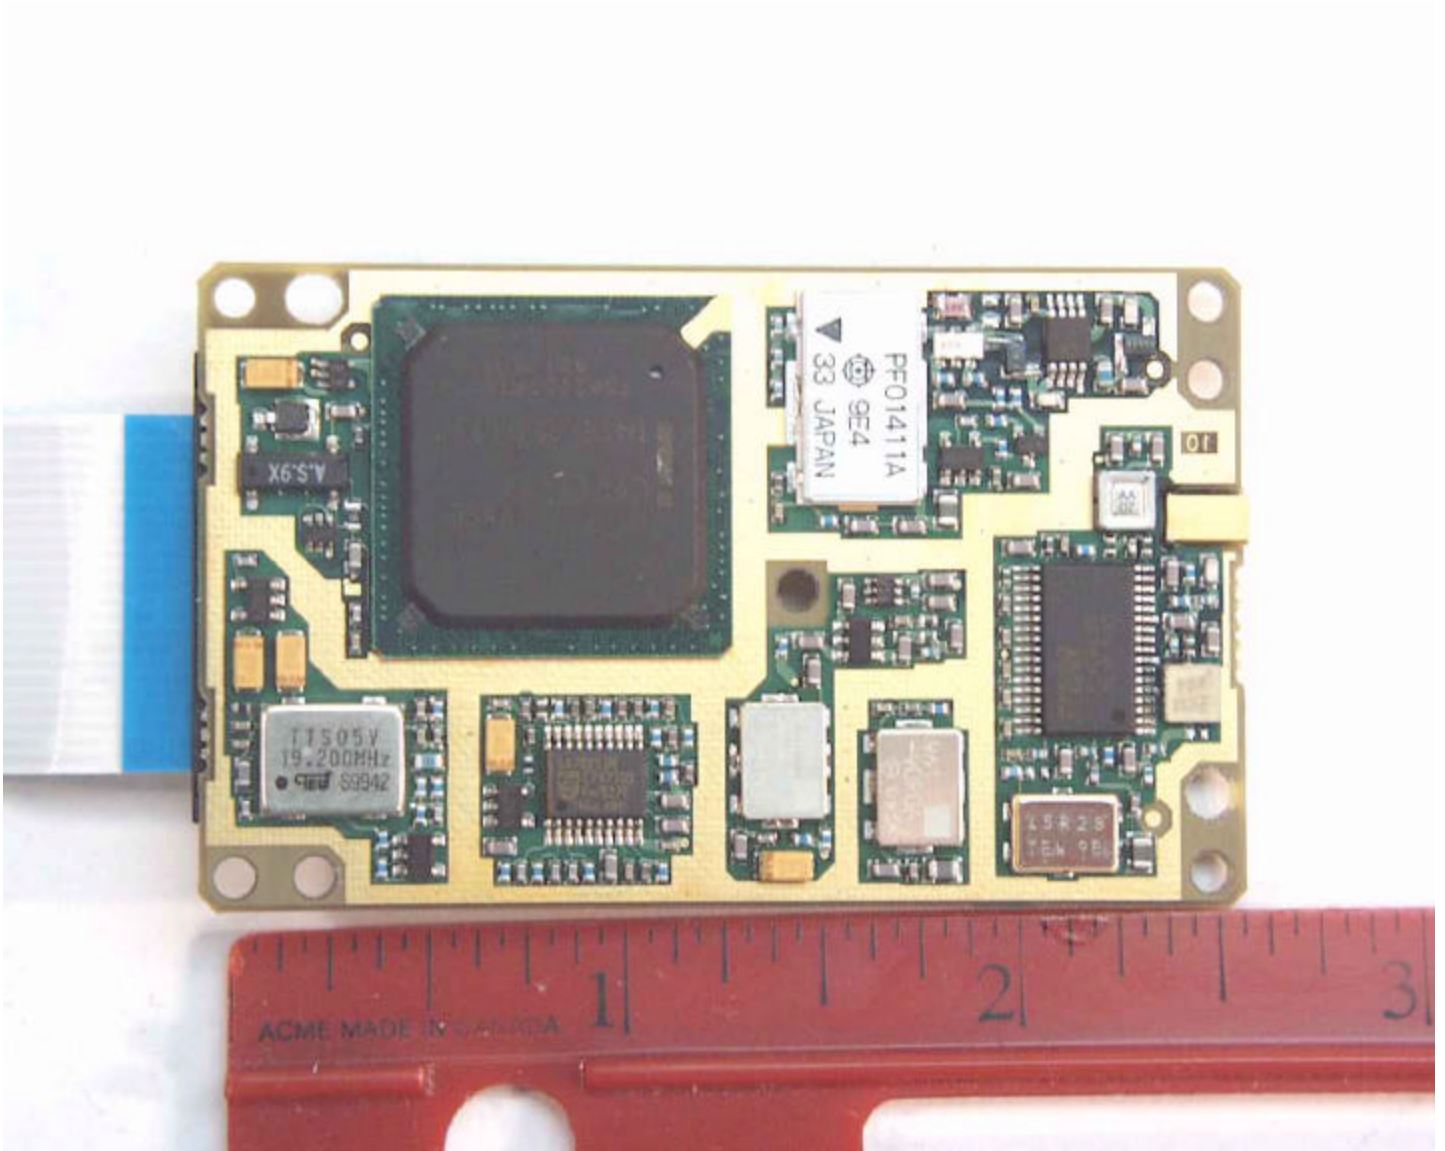

Exhibit 11 - Internal EUT Photos

S-G I/O Communication Board (Top View)

Sur-Gard Security Systems Ltd
SG-Sure Signal, Models SURE SIGNAL, SURE SIGNAL MAX & SURE SIGNAL CSR
FCC ID: PED-SURESIGNAL

Exhibit 11 - Internal EUT Photos

S-G I/O Communication Board (Bottom View)

**Sur-Gard Security Systems Ltd
SG-Sure Signal, Models SURE SIGNAL, SURE SIGNAL MAX & SURE SIGNAL CSR
FCC ID: PED-SURESIGNAL**

Exhibit 11 - Internal EUT Photos

RIM 902M Radio Modem Module, Model R902M-2-O, FCC ID: L6AR902M-2-O

**Sur-Gard Security Systems Ltd
SG-Sure Signal, Models SURE SIGNAL, SURE SIGNAL MAX & SURE SIGNAL CSR
FCC ID: PED-SURESIGNAL**

Exhibit 11 - Internal EUT Photos

RIM 902M Radio Modem Module, Model R902M-2-O, FCC ID: L6AR902M-2-O