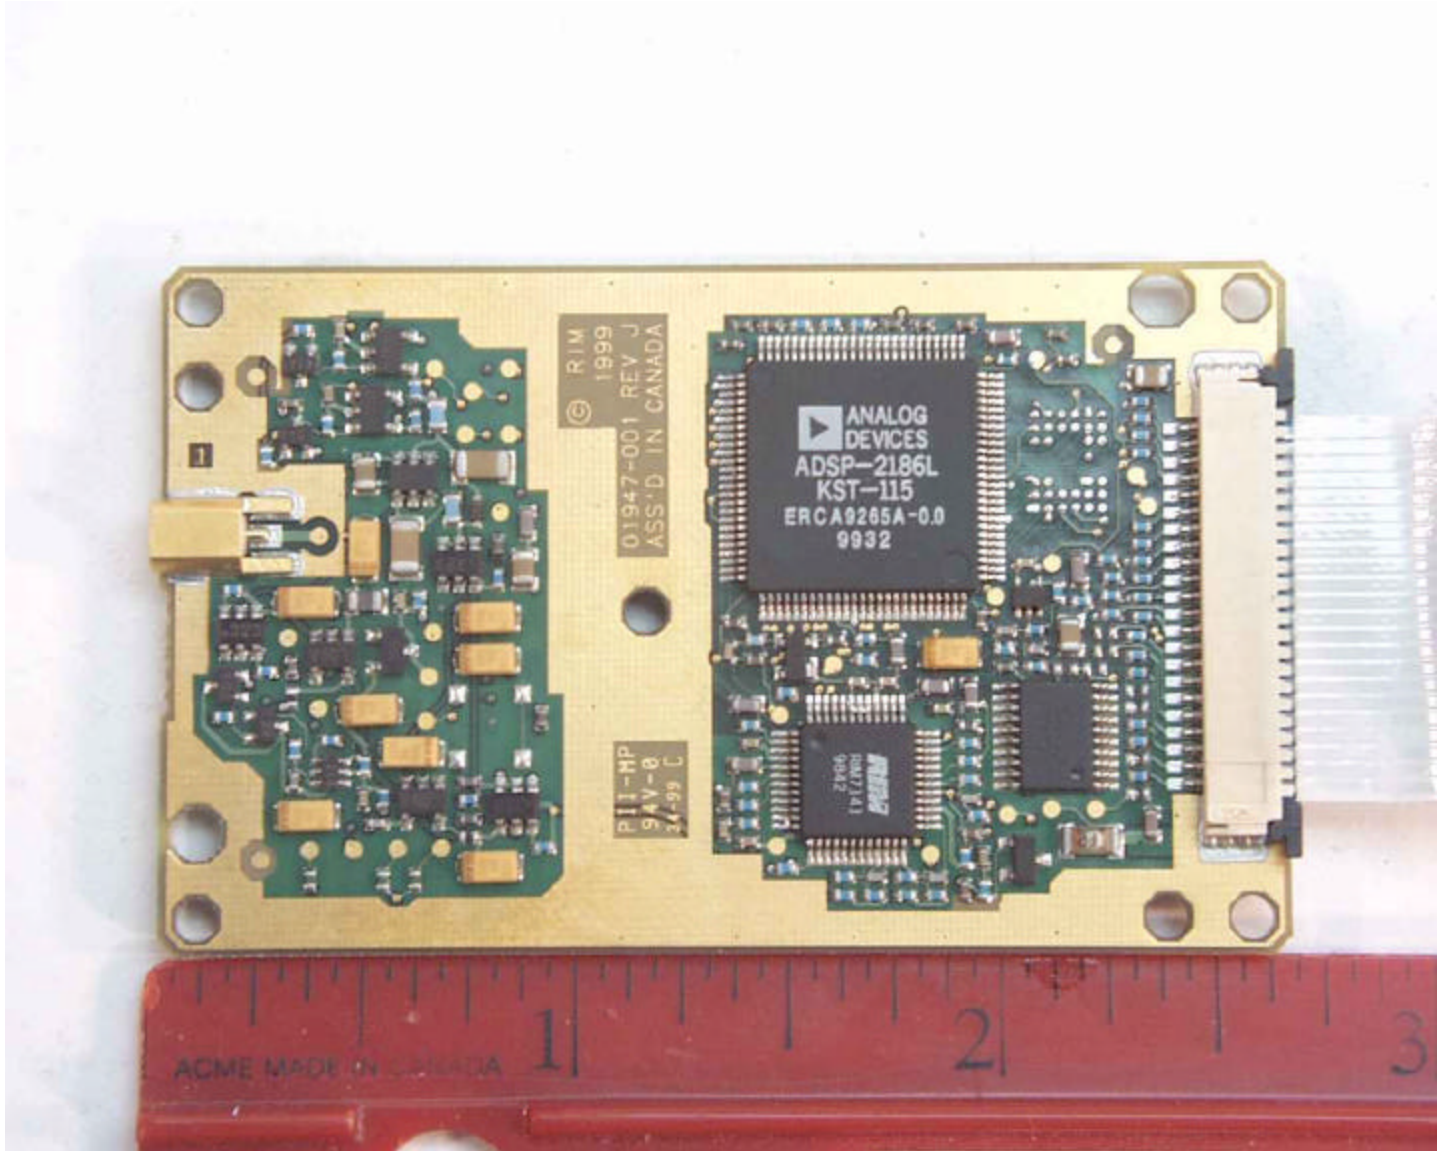

Exhibit 11 - Internal EUT Photos

S-G I/O Communication Board (Top View)

Sur-Gard Security Systems Ltd
SG-Sure Signal, Models SURE SIGNAL, SURE SIGNAL MAX & SURE SIGNAL CSR
FCC ID: PED-SURESIGNAL

Exhibit 11 - Internal EUT Photos

S-G I/O Communication Board (Bottom View)

**Sur-Gard Security Systems Ltd
SG-Sure Signal, Models SURE SIGNAL, SURE SIGNAL MAX & SURE SIGNAL CSR
FCC ID: PED-SURESIGNAL**

Exhibit 11 - Internal EUT Photos

RIM 902M Radio Modem Module, Model R902M-2-O, FCC ID: L6AR902M-2-O

**Sur-Gard Security Systems Ltd
SG-Sure Signal, Models SURE SIGNAL, SURE SIGNAL MAX & SURE SIGNAL CSR
FCC ID: PED-SURESIGNAL**

Exhibit 11 - Internal EUT Photos

RIM 902M Radio Modem Module, Model R902M-2-O, FCC ID: L6AR902M-2-O