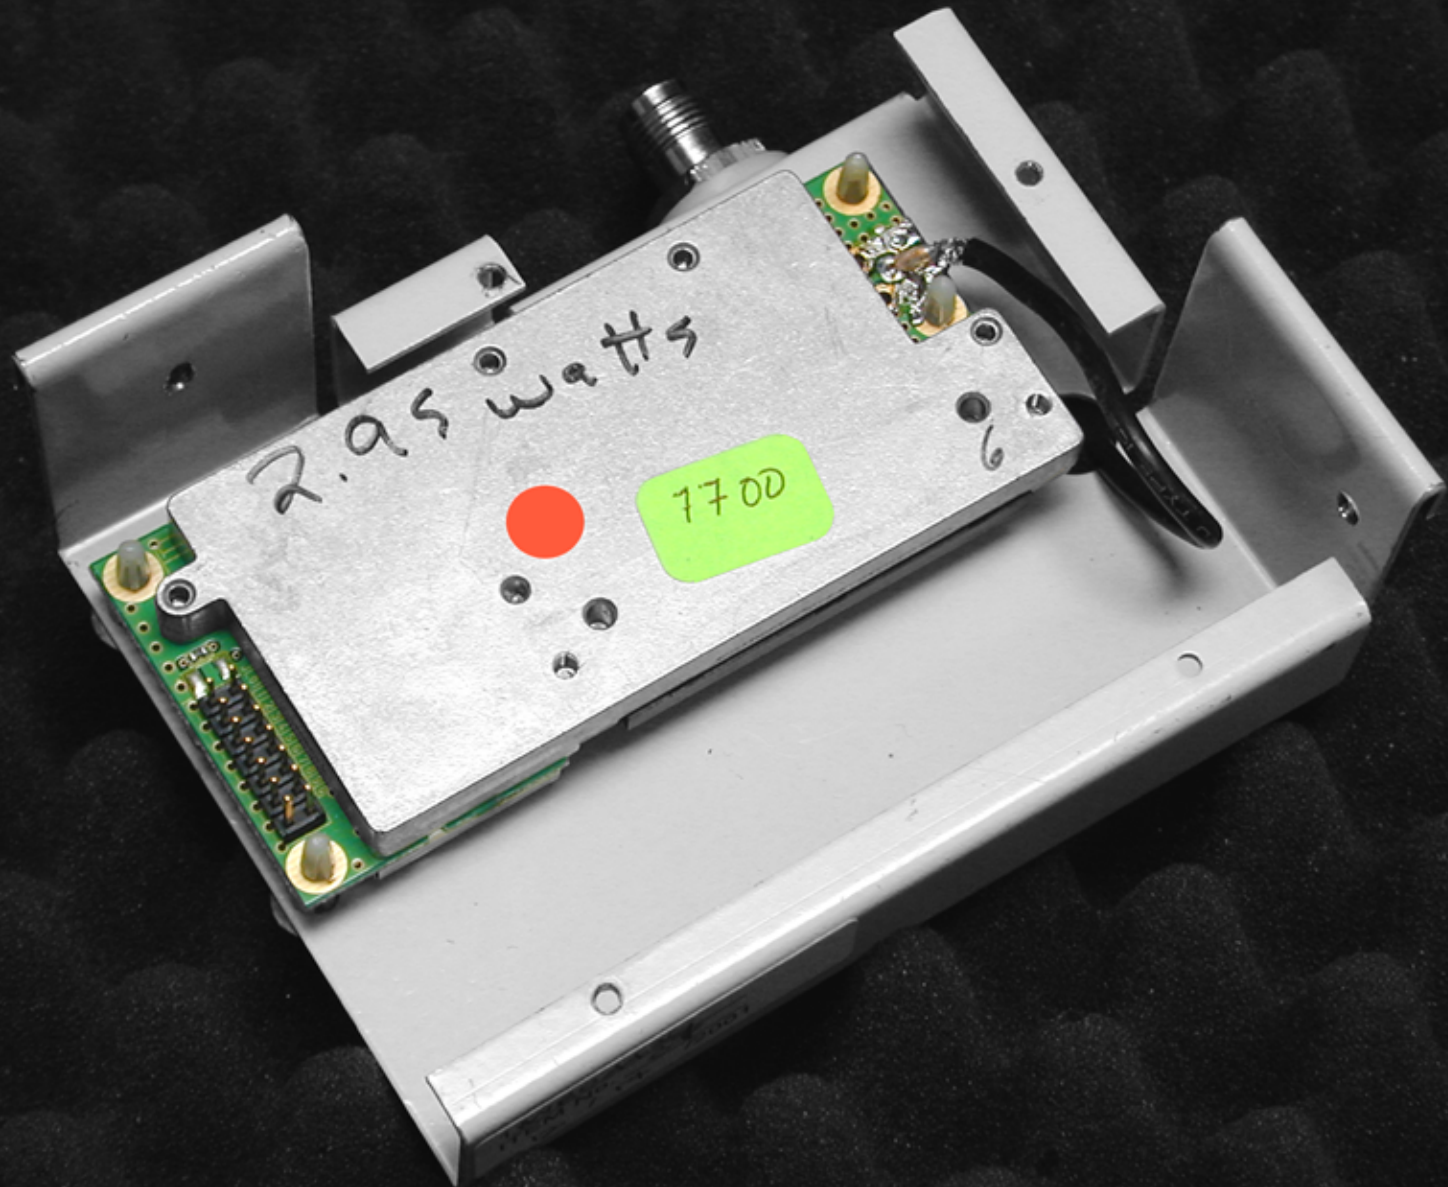

2.95 watts

1700