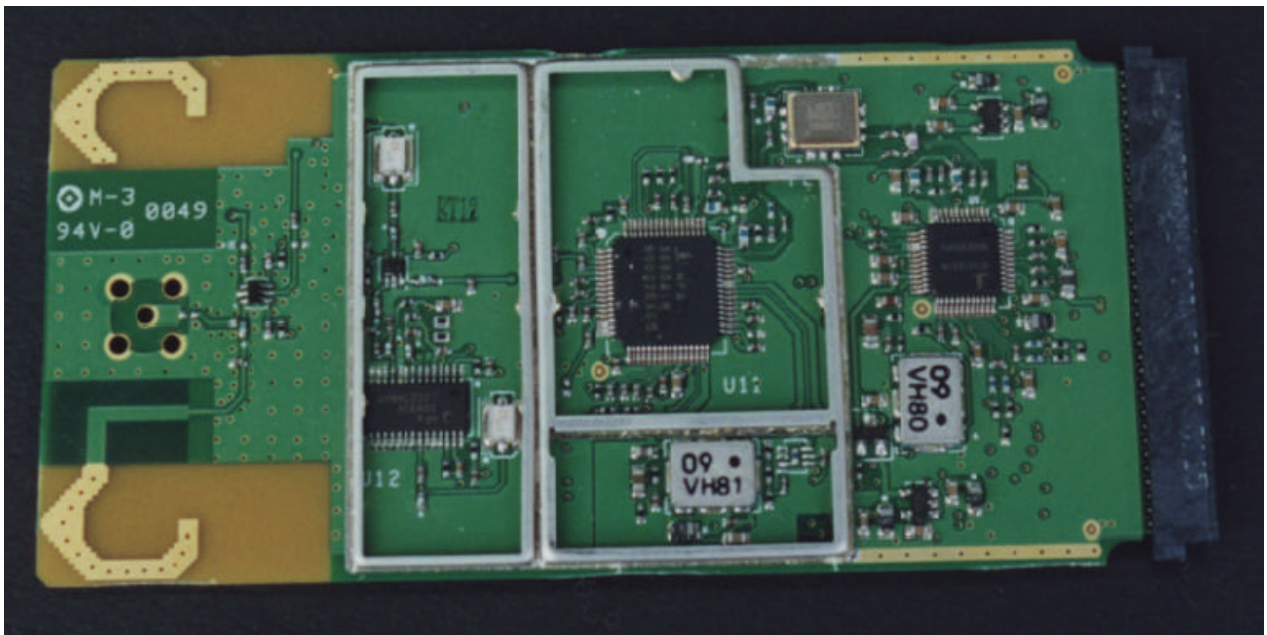

8.4 PBA Bottom View

FCC ID: PE6AWL-1100C

EXHIBIT #: 3C

8.5 PBA Bottom View(With Shield Cover)