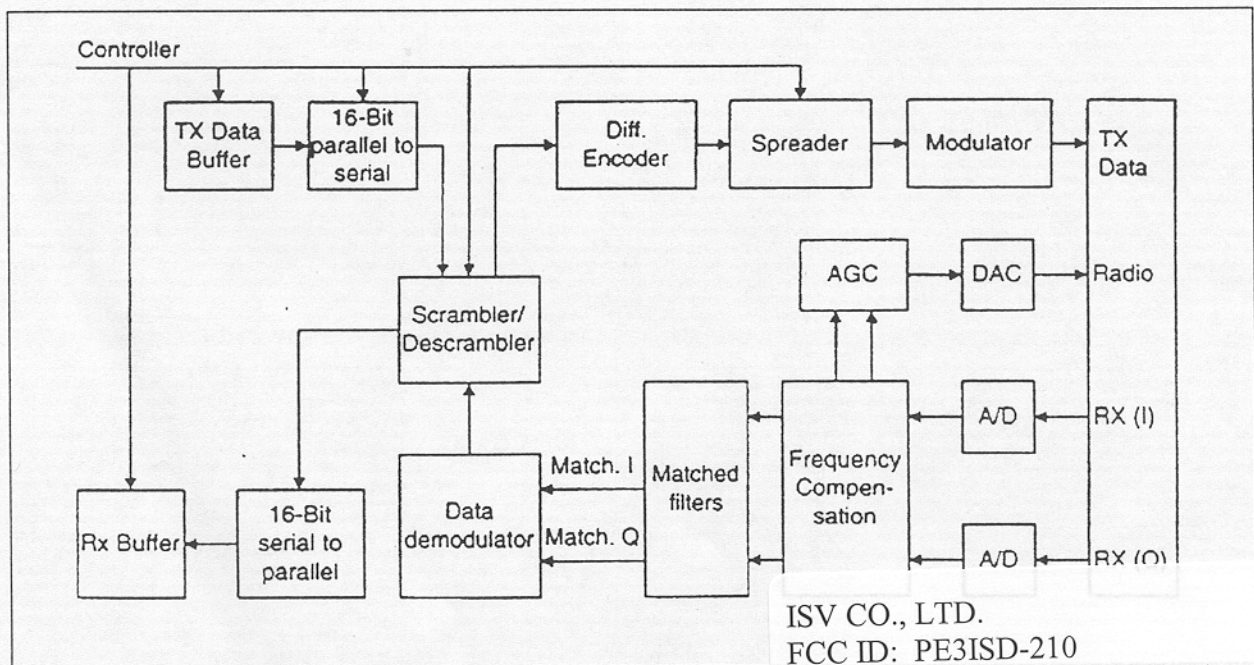

900MHz DSST CORDLESS PHONE with CALLER ID on CALLWAITING

MODEL : MRS1100

USA VERSION

MRS1100 System Architecture

ISV CO., LTD.
 FCC ID: PE3ISD-210
 JOB #: 594U0
 EXHIBIT #: 3A

900MHz DSST CORDLESS PHONE with CALLER ID on CALLWAITING

MODEL : MRS1100

USA VERSION

RF Block Diagram

ISV CO., LTD.
 FCC ID: PE3ISD-210
 JOB #: 594U0
 EXHIBIT #: 3B