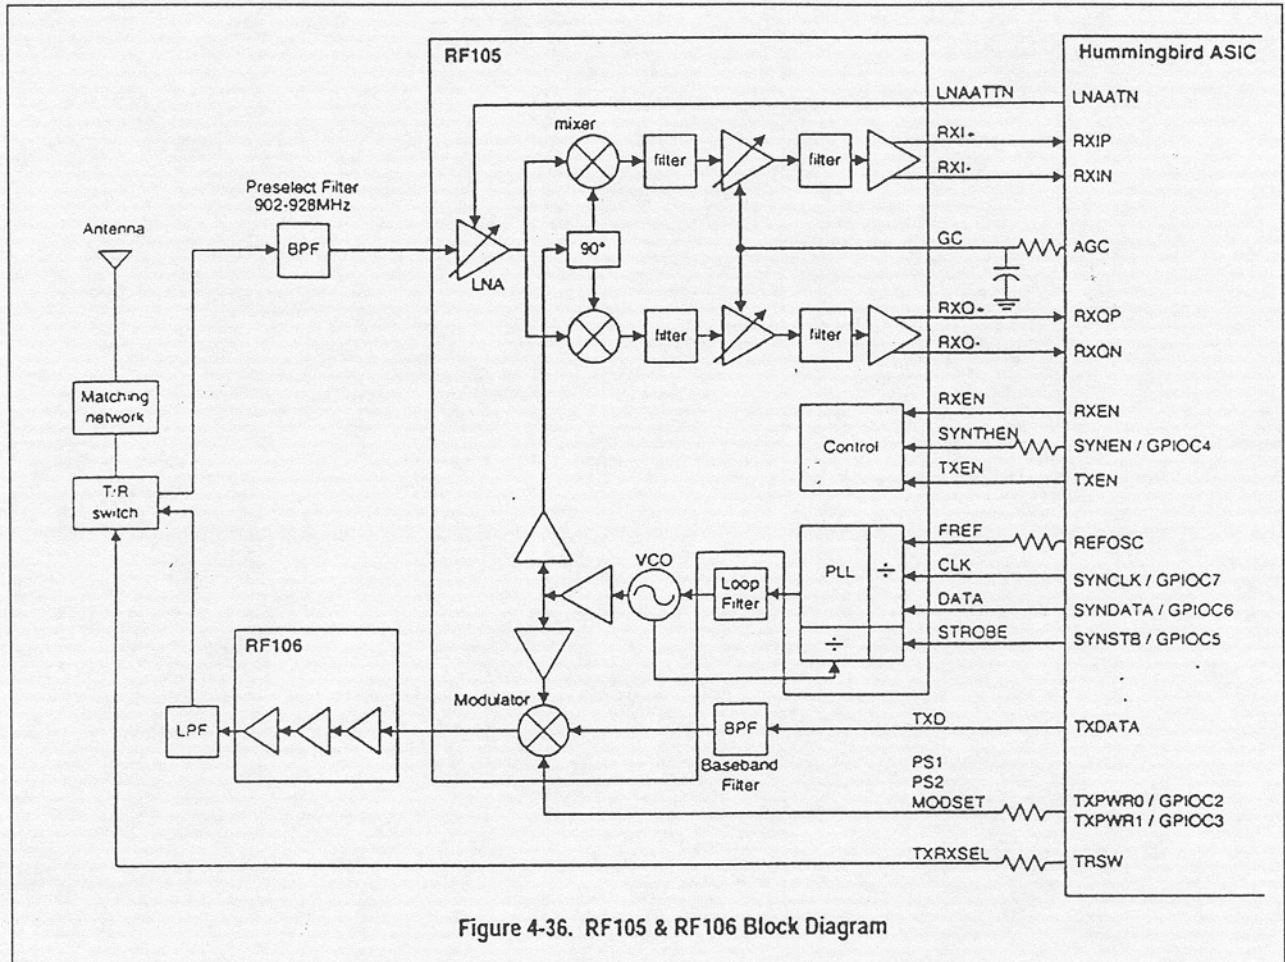

900MHz DSST CORDLESS PHONE with CALLER ID on CALLWAITING

MODEL : MRS1100

USA VERSION

MRS1100 System Architecture

ISV CO., LTD.
 FCC ID: PE3ISD-210
 JOB #: 594U0
 EXHIBIT #: 3A

900MHz DSST CORDLESS PHONE with CALLER ID on CALLWAITING

MODEL : MRS1100

USA VERSION

RF Block Diagram

ISV CO., LTD.
 FCC ID: PE3ISD-210
 JOB #: 594U0
 EXHIBIT #: 3B