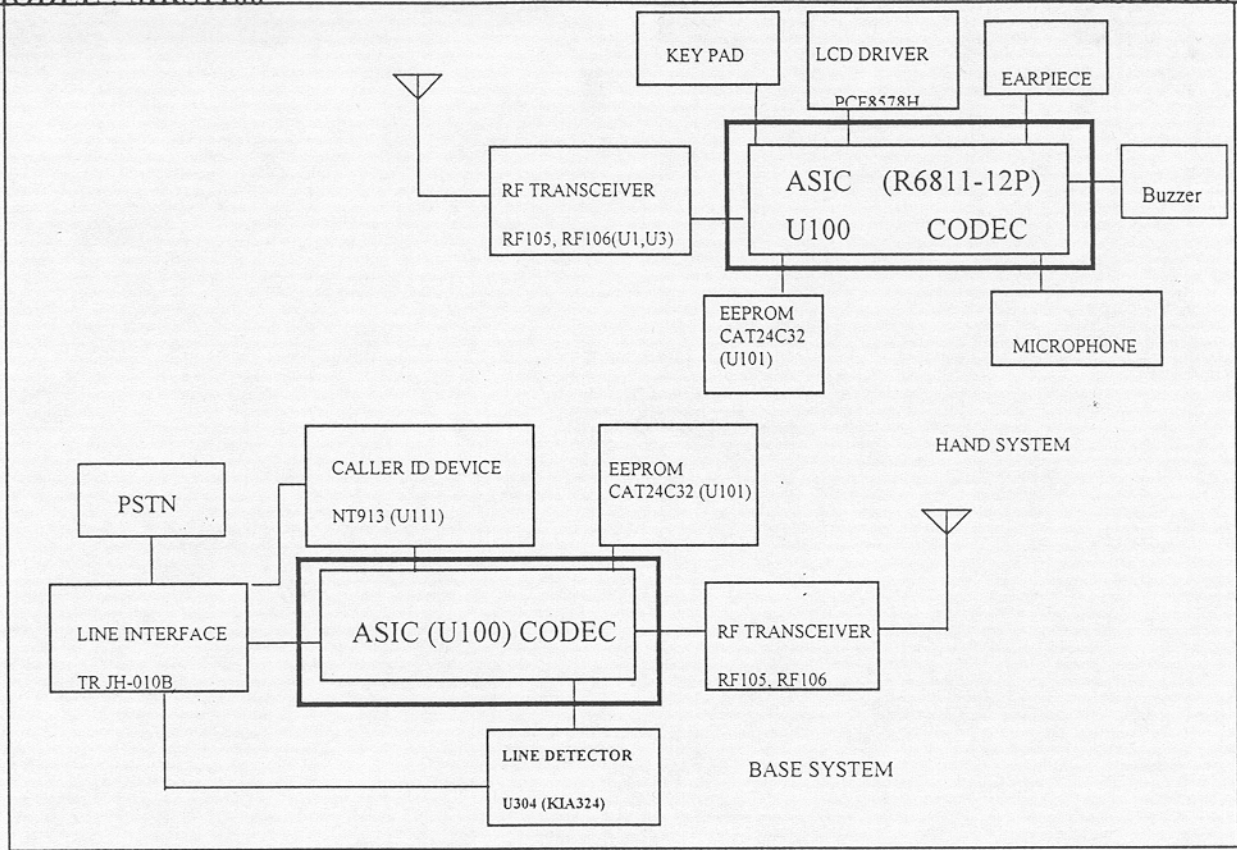

900MHz DSST CORDLESS PHONE with CALLER ID on CALLWAITING

MODEL : MRS1100

USA VERSION

MRS1100 System Architecture

ISV CO., LTD.
 FCC ID: PE3ISD-210
 JOB #: 594U0
 EXHIBIT #: 3A

900MHz DSST CORDLESS PHONE with CALLER ID on CALLWAITING

MODEL : MRS1100

USA VERSION

RF Block Diagram

ISV CO., LTD.
 FCC ID: PE3ISD-210
 JOB #: 594U0
 EXHIBIT #: 3B