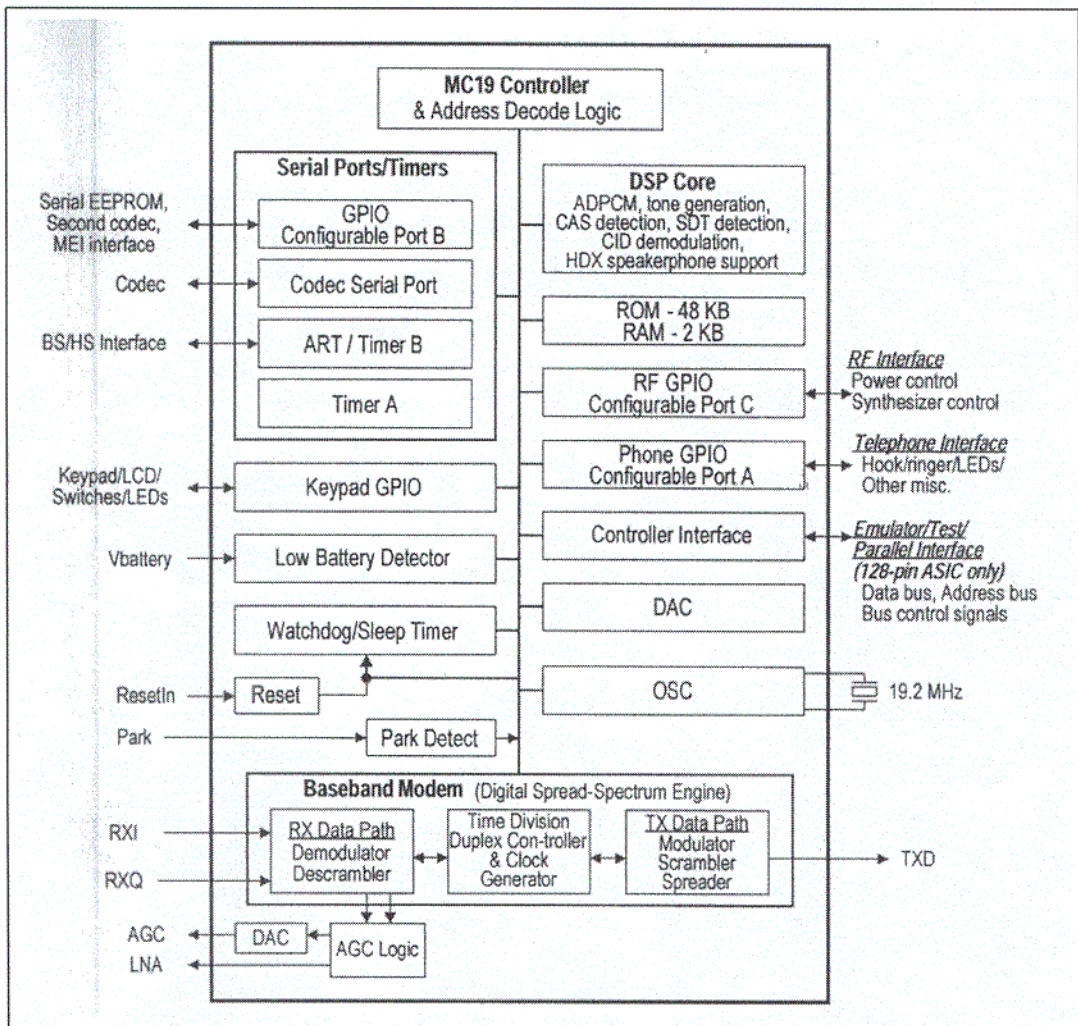

IBM3920 System Block Diagram

IBM3920 RF Block Diagram

SONUS TELECOM, INC.
 FCC ID : OU3IBM3920
 JOB # : 244AK1-1

EXHIBIT # : 3A

IBM3920 CODEC Block Diagram

IBM3920HAND SYSTEM

IBM3920BASE SYSTEM

IBM-3920 Spread Spectrum Telephone System Architecture

IBM3920 ASIC Block Diagram