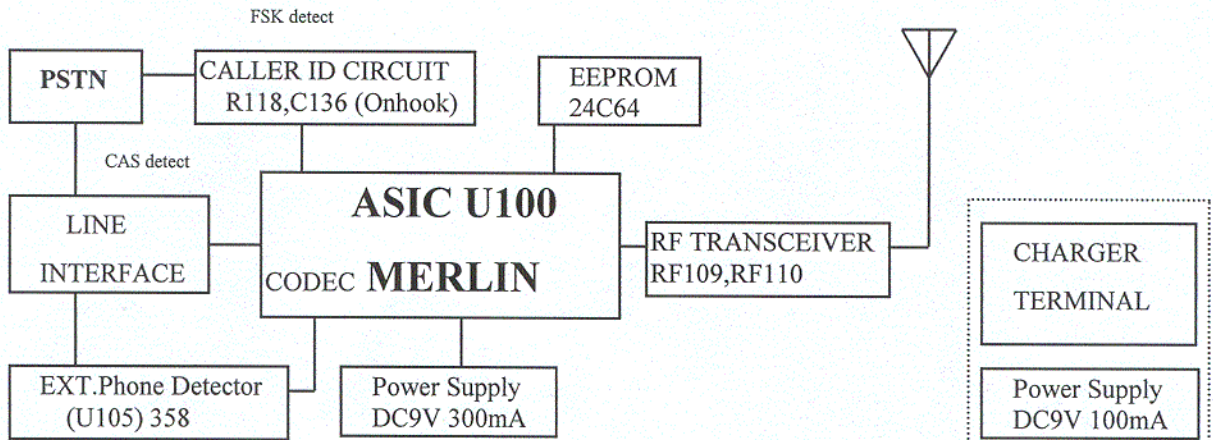

IBM3920 System Block Diagram

IBM3920 RF Block Diagram

SONUS TELECOM, INC.
 FCC ID : OU3IBM3920
 JOB # : 244AK1-1

EXHIBIT # : 3A

IBM3920 CODEC Block Diagram

IBM3920HAND SYSTEM

IBM3920BASE SYSTEM

IBM-3920 Spread Spectrum Telephone System Architecture