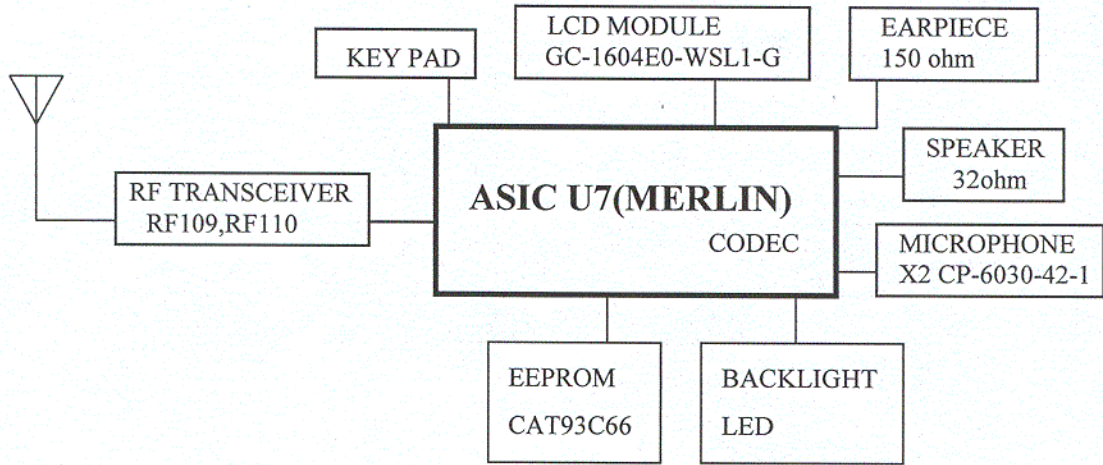

IBM3920 System Block Diagram

IBM3920 RF Block Diagram

SONUS TELECOM, INC.
 FCC ID : OU3IBM3920
 JOB # : 244AK1-1

EXHIBIT # : 3A

IBM3920 CODEC Block Diagram

IBM3920HAND SYSTEM

IBM3920BASE SYSTEM

IBM-3920 Spread Spectrum Telephone System Architecture

IBM3920 ASIC Block Diagram