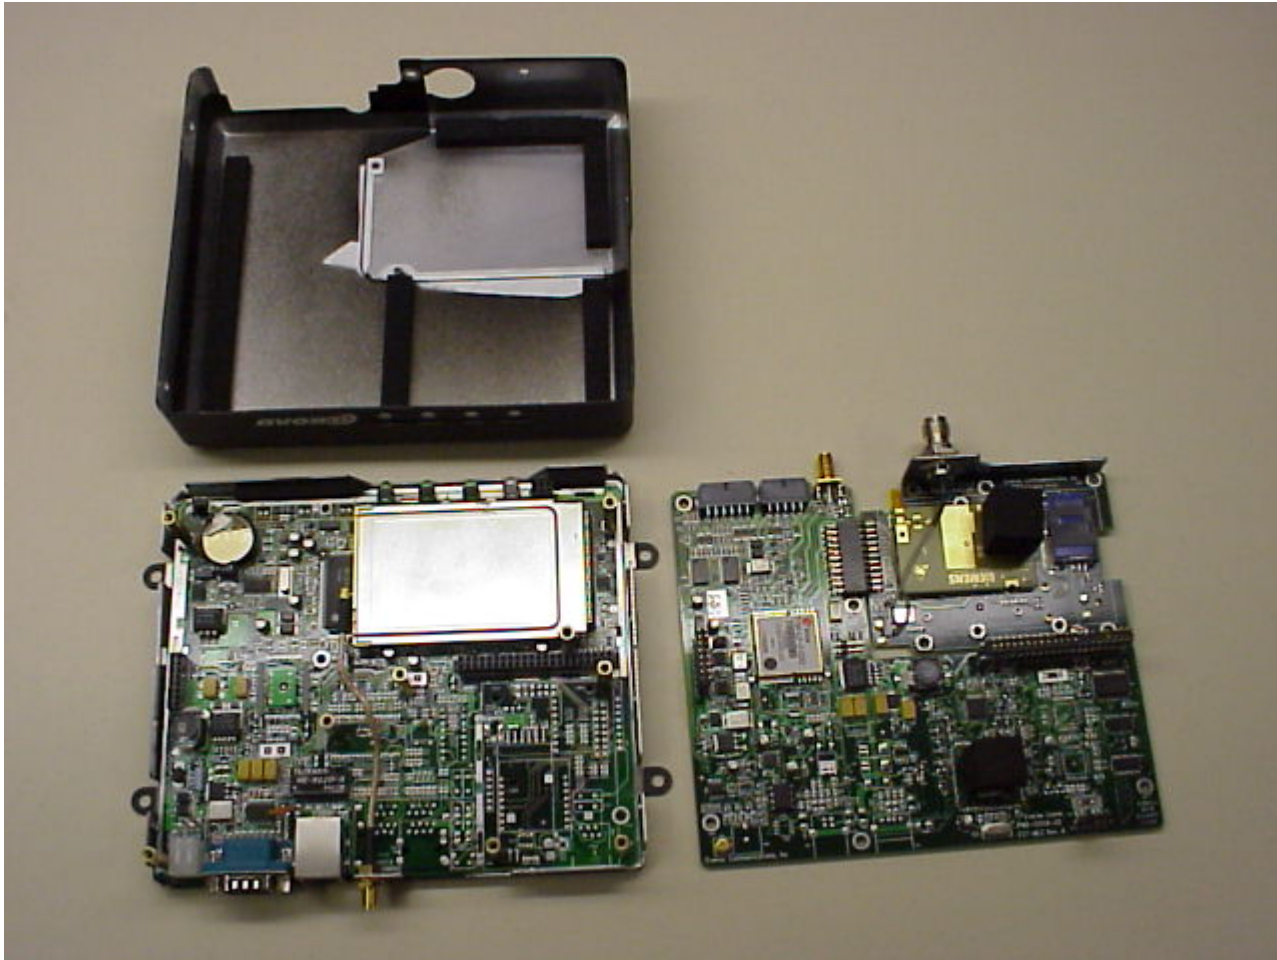

INTERNAL PHOTOS OF EUT (iWM3130)

EUT – TOP OPEN VIEW 1

EUT – TOP OPEN VIEW 2

PCB 1 – TOP VIEW

PCB 1 – BOTTOM VIEW

PCB 2 – BOTTOM VIEW

GSM Module Close up View

WLAN Module Close up View