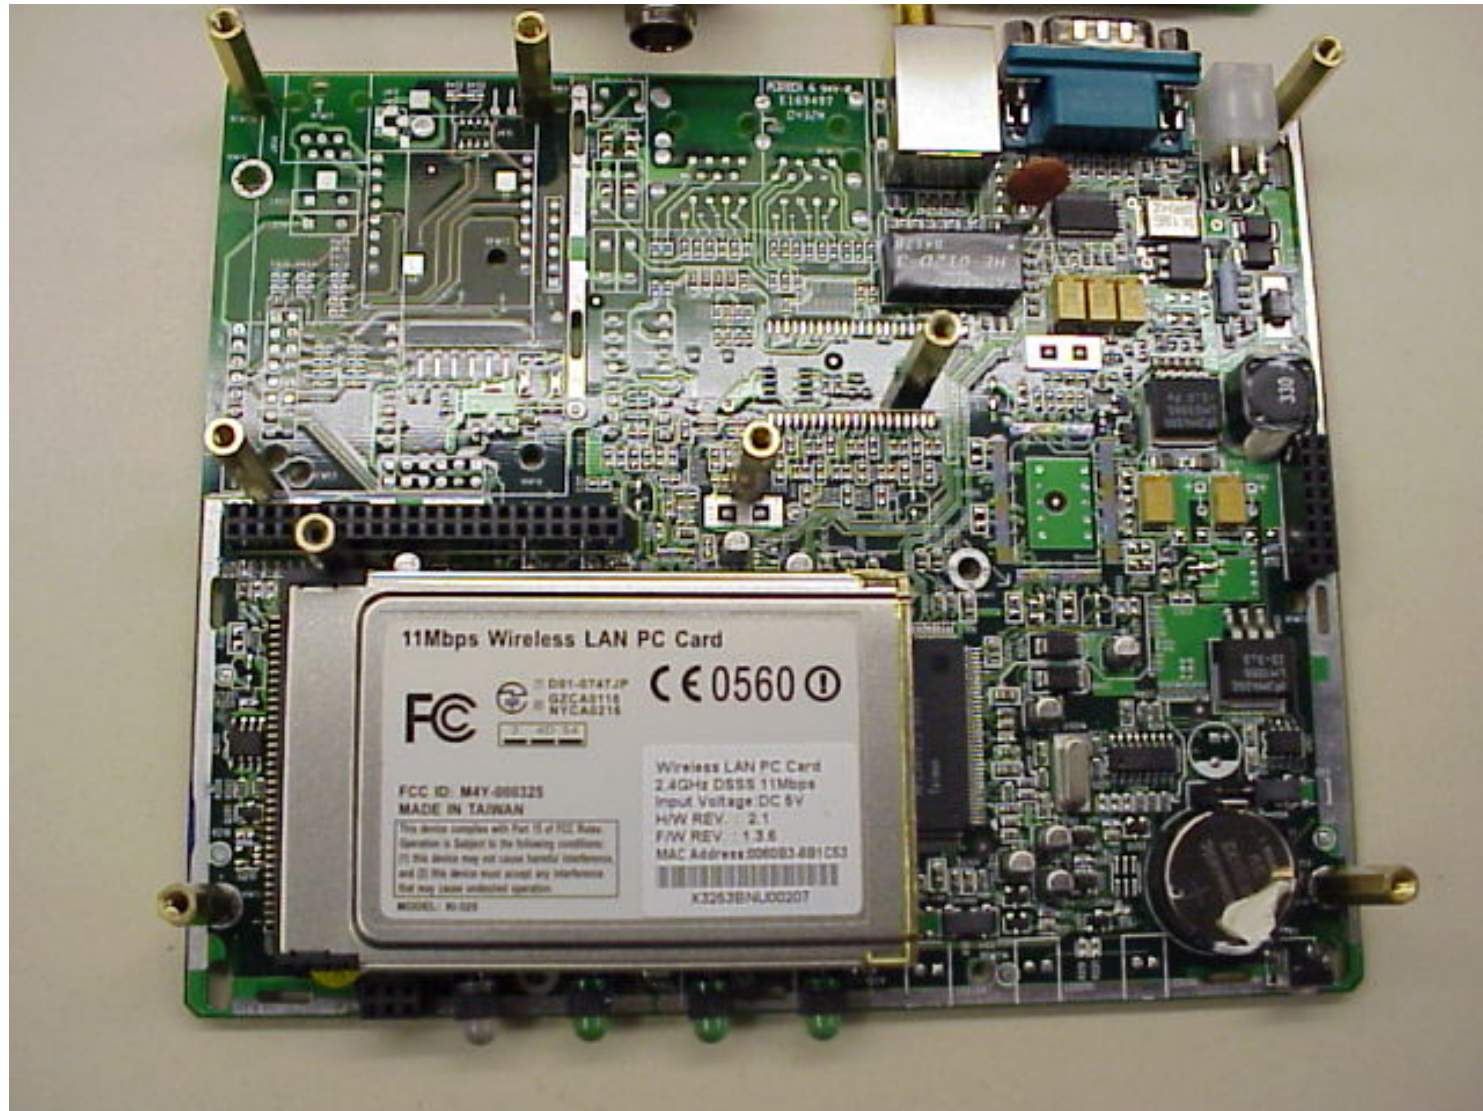

INTERNAL PHOTOS OF EUT (iWM3130)

EUT – TOP OPEN VIEW 1

EUT – TOP OPEN VIEW 2

PCB 1 – TOP VIEW

PCB 1 – BOTTOM VIEW

PCB 2 – BOTTOM VIEW

GSM Module Close up View

WLAN Module Close up View