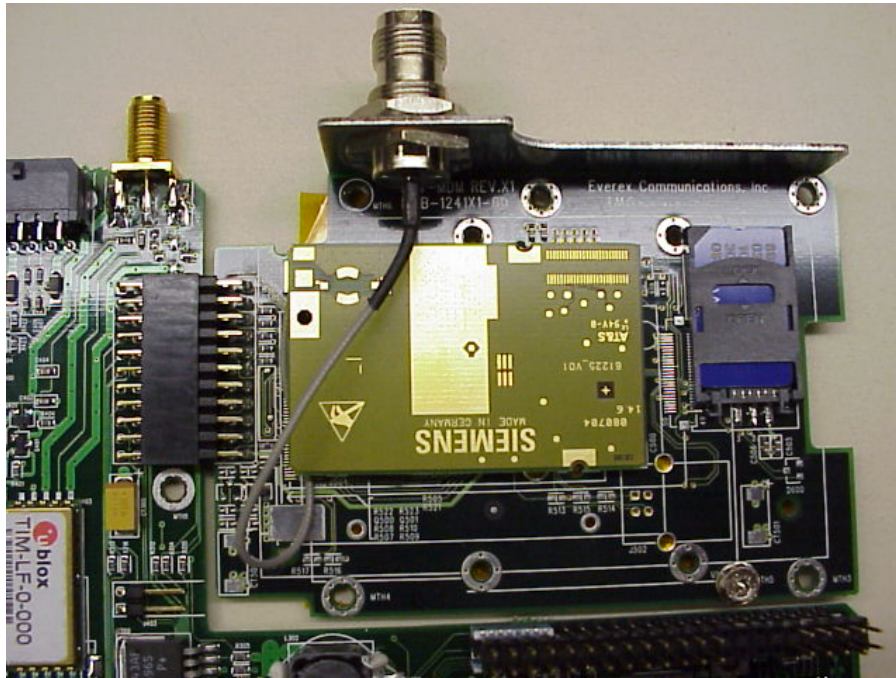

INTERNAL PHOTOS OF EUT (iWM3130)

EUT – TOP OPEN VIEW 1

EUT – TOP OPEN VIEW 2

PCB 1 – TOP VIEW

PCB 1 – BOTTOM VIEW

PCB 2 – BOTTOM VIEW

GSM Module Close up View

WLAN Module Close up View