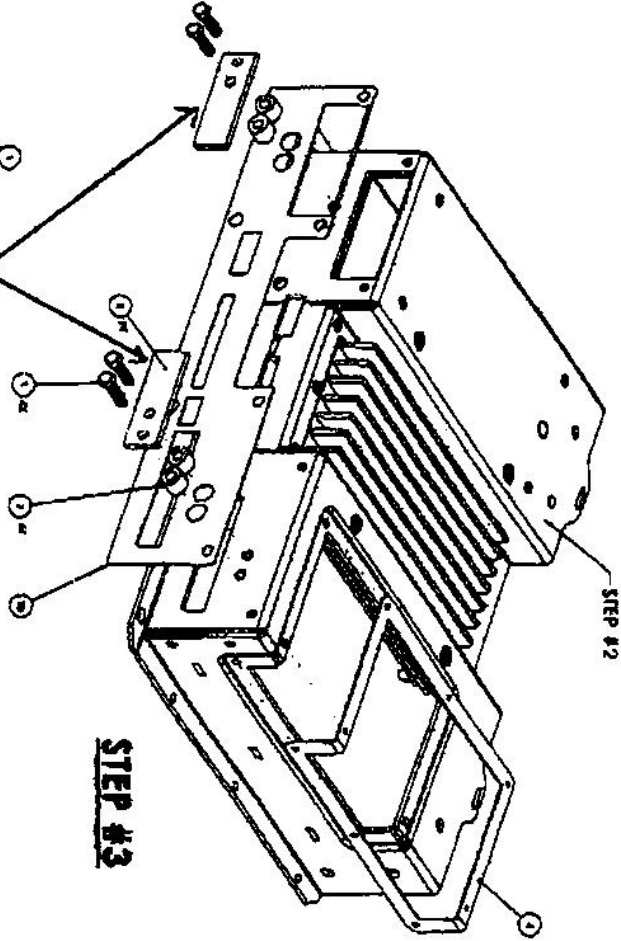

Uday,

This computer is a ruggedized vehicle mounted PC used in the warehouse and distribution markets. Most often the computer is mounted on a forklift and occasionally on a cart. As you can see in the attached photos we are always more than 12 inches from the user and typically 18 inches, or up to 30 inches (arms reach).

Please let me know if you need anything else.

Dan

STEP #2

Part No.	Description	QTY	UNIT

QUANTITY
 BACK SHELL ASSY
 D-1400-5000
 1-800-5000

* Typically mounted 12 to 18 inches from user

REV	DATE	BY	CHKD	APP'D	DESCRIPTION
1					
2					
3					
4					
5					