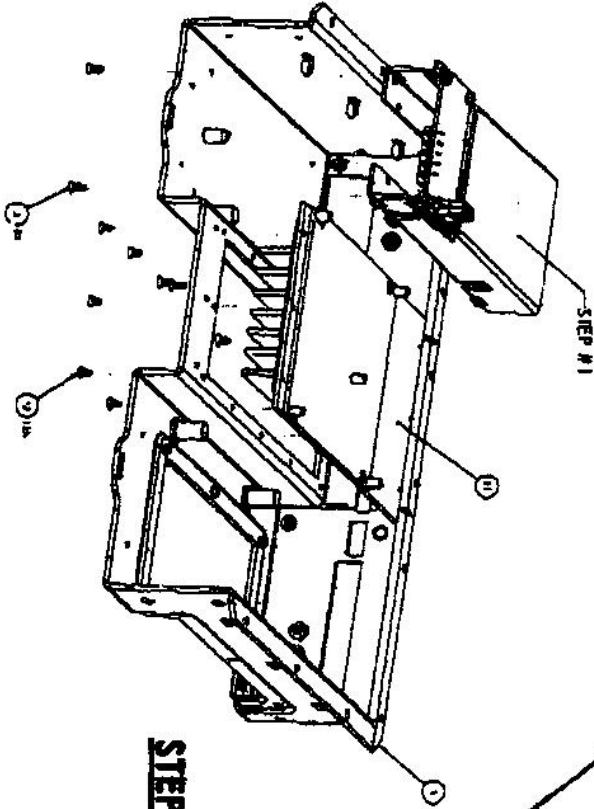

Uday,

This computer is a ruggedized vehicle mounted PC used in the warehouse and distribution markets. Most often the computer is mounted on a forklift and occasionally on a cart. As you can see in the attached photos we are always more than 12 inches from the user and typically 18 inches, or up to 30 inches (arms reach).

Please let me know if you need anything else.

Dan

STEP #2

Part No.	Description	QTY	UNIT

QUANTITY
 BACK SHELL ASSY
 D-1400-5000
 1-800-5000

* Typically mounted 12 to 18 inches from user

REV	DATE	BY	CHKD	APP'D	DESCRIPTION
1					
2					
3					
4					
5					