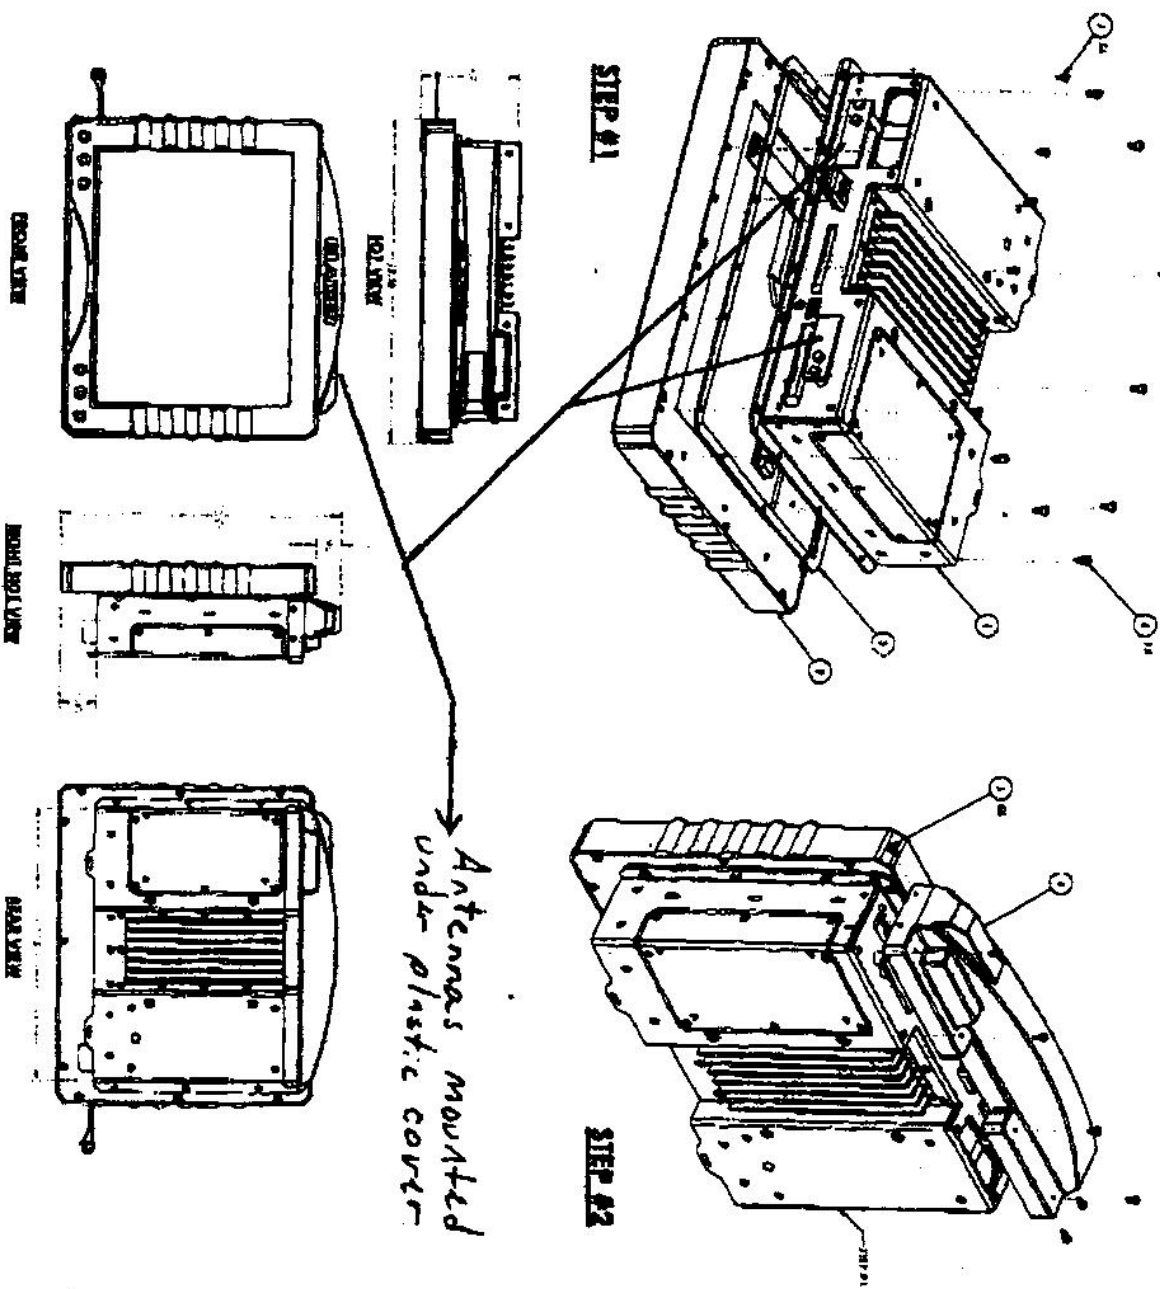

Please let me know if you need anything else.

Dan

STEP #2

Part No.	Description	QTY	UNIT

QUANTITY
 BACK SHELL ASSY
 D-1400-5000
 1-800-5000

* Typically mounted 12 to 18 inches from user

REV	DATE	BY	CHKD	APP'D	DESCRIPTION
1					
2					
3					
4					
5					