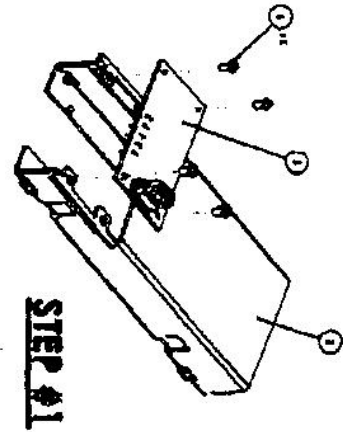

Uday,

This computer is a ruggedized vehicle mounted PC used in the warehouse and distribution markets. Most often the computer is mounted on a forklift and occasionally on a cart. As you can see in the attached photos we are always more than 12 inches from the user and typically 18 inches, or up to 30 inches (arms reach).

Please let me know if you need anything else.

Dan

STEP #2

Part No.	Description	QTY	UNIT

QUANTITY
 BACK SHELL ASSY
 D-1400-5000
 1-800-5000

* Typically mounted 12 to 18 inches from user

REV	DATE	BY	CHKD	APP'D	DESCRIPTION
1					
2					
3					
4					
5					