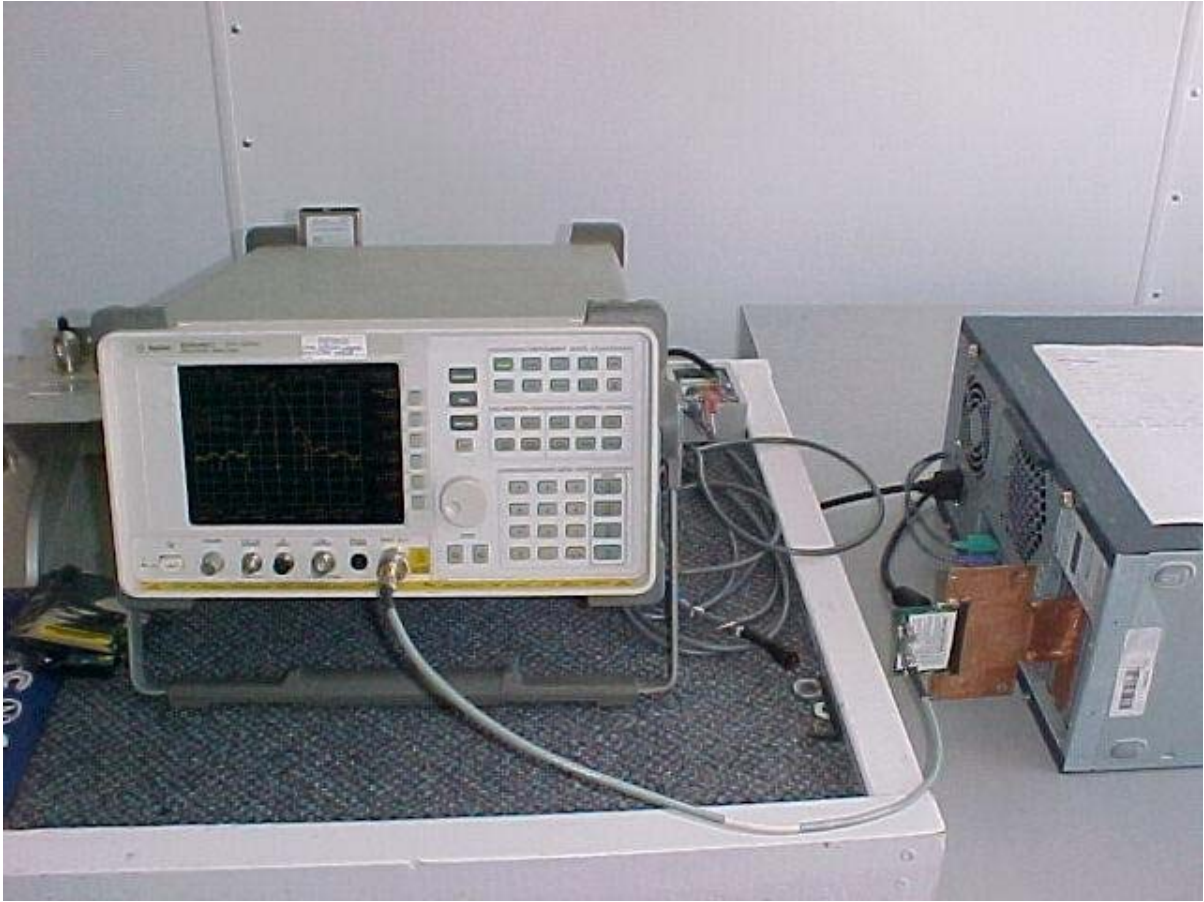

Maximum Peak Output Power Measurement Setup

Conducted Emissions at Antenna Terminal Setup

***Radiated Emissions Measurement
(Front View)
ZL1 Hon Hai Antenna Setup***

***Radiated Emissions Measurement
(Rear View)
ZL1 Hon Hai Antenna Setup***

***Radiated Emissions Measurement
(Front View)
ZI6 Hon Hai Antenna Setup***

***Radiated Emissions Measurement
(Rear View)
ZI6 Hon Hai Antenna Setup***

***Radiated Emissions Measurement
(Front View)
ZI6 Wistron NeWeb Antenna Setup***

***Radiated Emissions Measurement
(Rear View)
ZI6 Wistron NeWeb Antenna Setup***